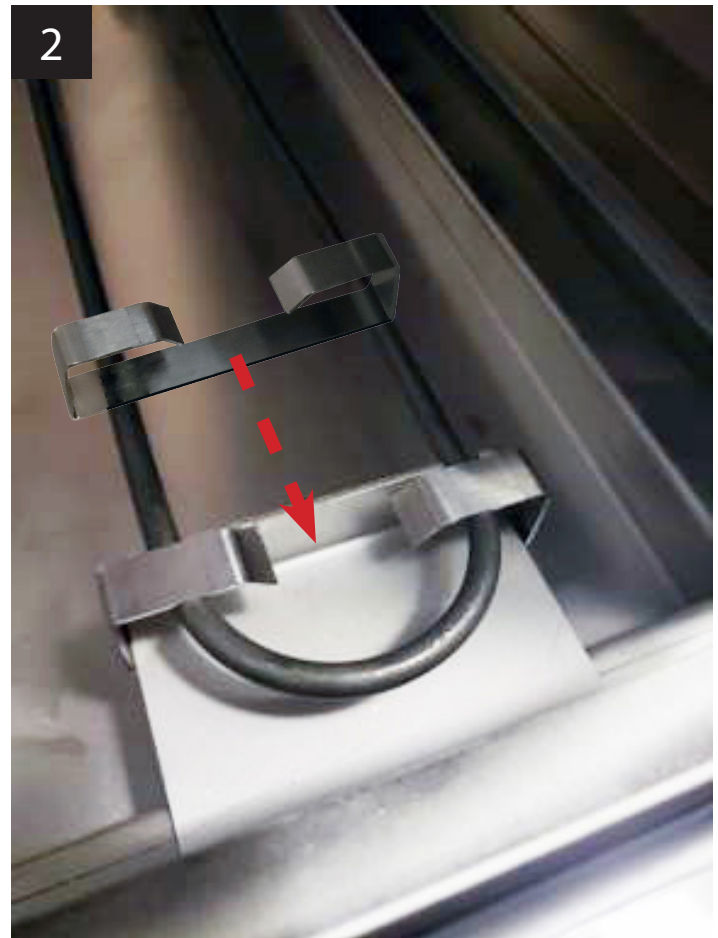

CAUTION: Please read these instructions completely before attempting to install, operate or service this equipment.

Duke Manufacturing Co.
2305 N. Broadway
St. Louis, MO 63102

*This manual is Copyright © 2020 Duke Manufacturing Co.
All rights reserved. Reproduction without written
permission is prohibited. Duke is a registered
trademark of the Duke Manufacturing Co.*

Phone: 314-231-1130
Toll Free: 1-800-735-3853
Fax: 314-231-5074
www.dukemfg.com

**P/N 529901
REV A 05/06/2020**