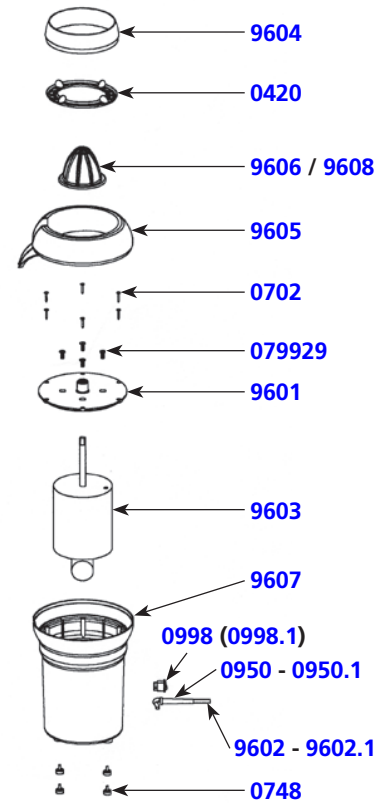

# PA 96 CITRUS JUICER - DYNAJUICER

Parts list	Code	List \$ Price
Pulp filter	0420	24.33
Base screws (3)	0702	1.02
Pad	0748	3.86
Motor screw (1)	079929	1.51
Strain relief 230 V	0950	3.44
Strain relief 115V	0950.1	3.44
Switch	0998	35.18
Switch from N°70037	0998.1	35.18
Motor holder + waterproof ring	9601	48.69
Power cord 230 V	9602	41.06
Power cord 115 V	9602.1	69.47
Power cord (UK)	9602.2	69.47
Power cord (Australian)	9602.3	62.51
Motor w/ capacitor & shaft 230 V	9603	549.16
Motor + capacitor + shaft 115 V (*new smaller motor from N°1700046; check serial number)	9603.1	549.16
Upper ring	9604	52.09
Top orange container	9605	104.21
Centrifuge cone	9606	33.98
Base	9607	104.21
Centrifuge cone (small)	9608	33.98

# SM 4/6/8/10/12 MIXER SUPPORTS

Parts list	Code	List \$ Price
Tightening knob	0701	22.20
Tightening knob	0707	19.41
White knob (x2)	0728	8.47
Plastic caps	45610	8.34
Plastic holder for tube	45900	116.75
Orange half moon + screws + washer	45900.1	17.26
60 mm width bracket	45901	94.48
20 mm width bracket	45902	63.92
Exterior stop (x2)	45610.S	7.96