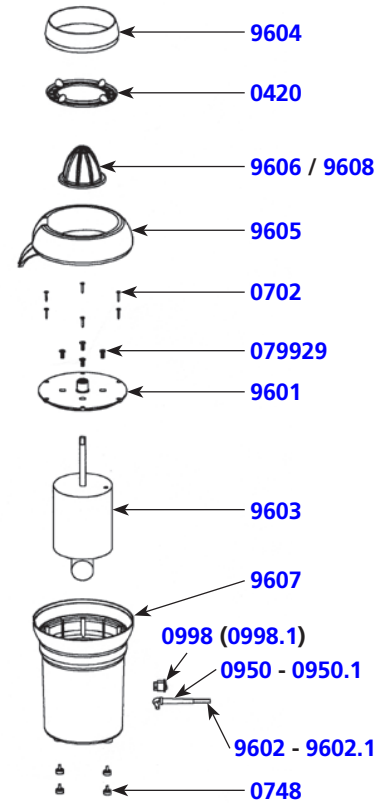

PA 96 CITRUS JUICER - DYNAJUICER

Parts list	Code	List \$ Price
Pulp filter	0420	24.33
Base screws (3)	0702	1.02
Pad	0748	3.86
Motor screw (1)	079929	1.51
Strain relief 230 V	0950	3.44
Strain relief 115V	0950.1	3.44
Switch	0998	35.18
Switch from N°70037	0998.1	35.18
Motor holder + waterproof ring	9601	48.69
Power cord 230 V	9602	41.06
Power cord 115 V	9602.1	69.47
Power cord (UK)	9602.2	69.47
Power cord (Australian)	9602.3	62.51
Motor w/ capacitor & shaft 230 V	9603	549.16
Motor + capacitor + shaft 115 V (*new smaller motor from N°1700046; check serial number)	9603.1	549.16
Upper ring	9604	52.09
Top orange container	9605	104.21
Centrifuge cone	9606	33.98
Base	9607	104.21
Centrifuge cone (small)	9608	33.98

SM 4/6/8/10/12 MIXER SUPPORTS

Parts list	Code	List \$ Price
Tightening knob	0701	22.20
Tightening knob	0707	19.41
White knob (x2)	0728	8.47
Plastic caps	45610	8.34
Plastic holder for tube	45900	116.75
Orange half moon + screws + washer	45900.1	17.26
60 mm width bracket	45901	94.48
20 mm width bracket	45902	63.92
Exterior stop (x2)	45610.S	7.96