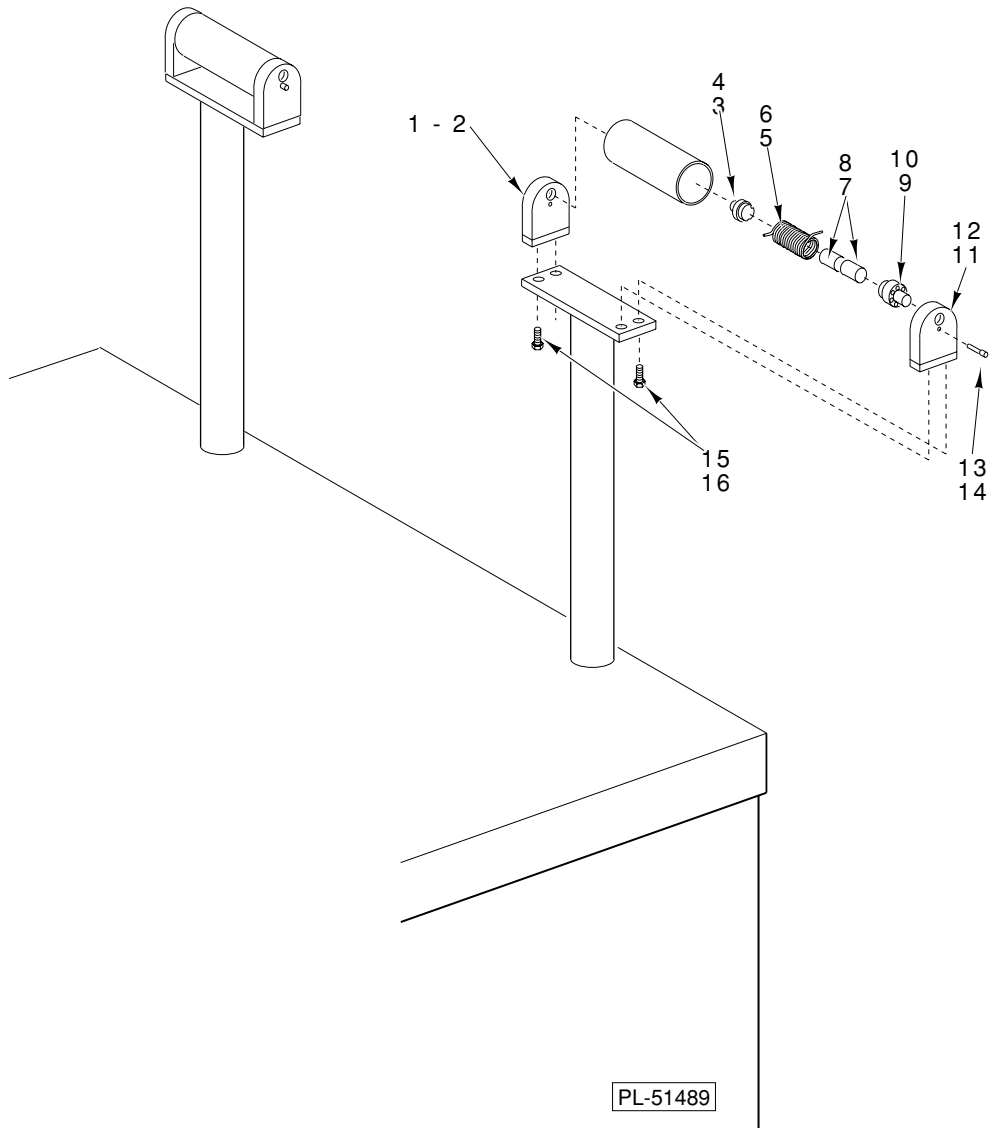

PARTS MANUAL FOR  
ELECTRIC BRAISING PANS  
E30 TB & E40 TB

Model E30 TB

PL-51494

**CONTROL PANEL & CONTROLS**

**CONTROL PANEL & CONTROLS**

ILLUS. PL-51494	PART NO.	NAME OF PART	AMT.
1	844367-9	Block - Terminal .....	
2	844367-10	Section - End .....	
3	844367-8	Lug - Ground .....	
4	844367-11	Contactor .....	
5	844367-13	Switch - Limit .....	
6	844367-12	Hi-Limit .....	
7	844367-14	Capacitor .....	
8	844367-3	Switch (Up/Down) .....	
9	844367-5	Bezel .....	
10	844367-6	Dial .....	
11	844367-4	Thermostat .....	
12	844367-7	Light - Pilot (Red) .....	
13	844367-79	Overlay (E30TB) .....	
14	844367-80	Overlay (E40TB) .....	
15	844367-83	Panel - Control (E30TB) .....	
16	844367-84	Panel - Control (E40TB) .....	

**BRAISING PAN ASSEMBLY**

**BRAISING PAN ASSEMBLY**

<b>ILLUS.</b>	<b>PART</b>	<b>NAME OF PART</b>	<b>AMT.</b>
PL-51486	<b>NO.</b>		
1	844367-16	Shaft .....	
2	844367-15	Motor 220 V. ....	
3	844367-1	Top - Cover (E30TB) .....	
4	844367-2	Top - Cover (E40TB) .....	
5	836958	Foot - Flanged Adjustable (Rear) .....	
6	840590	Insert - Adjustable Foot (Front) .....	
7	844367-28	Strainer .....	

**HINGE ASSEMBLY**

**HINGE ASSEMBLY**

ILLUS. PL-51489	PART NO.	NAME OF PART	AMT.
1	844367-38	End - Stop Plate (30TB) .....	
2	844367-46	End - Stop Plate (40TB) .....	
3	844367-37	Disc - Rotary (30TB) .....	
4	844367-45	Disc - Rotary (40TB) .....	
5	844367-35	Spring (30TB) .....	
6	844367-43	Spring (40TB) .....	
7	844367-34	Core (30TB) .....	
8	844367-42	Core (40TB) .....	
9	844367-33	Disc - Stationary (30TB) .....	
10	844367-41	Disc - Stationary (40TB) .....	
11	844367-32	End - Lock Plate (30TB) .....	
12	844367-40	End - Lock Plate (40TB) .....	
13	844367-31	Lockpin (30TB) .....	
14	844367-39	Lockpin (40TB) .....	
15	844367-36	Cap Screw (30TB) .....	
16	844367-44	Cap Screw (40TB) .....	