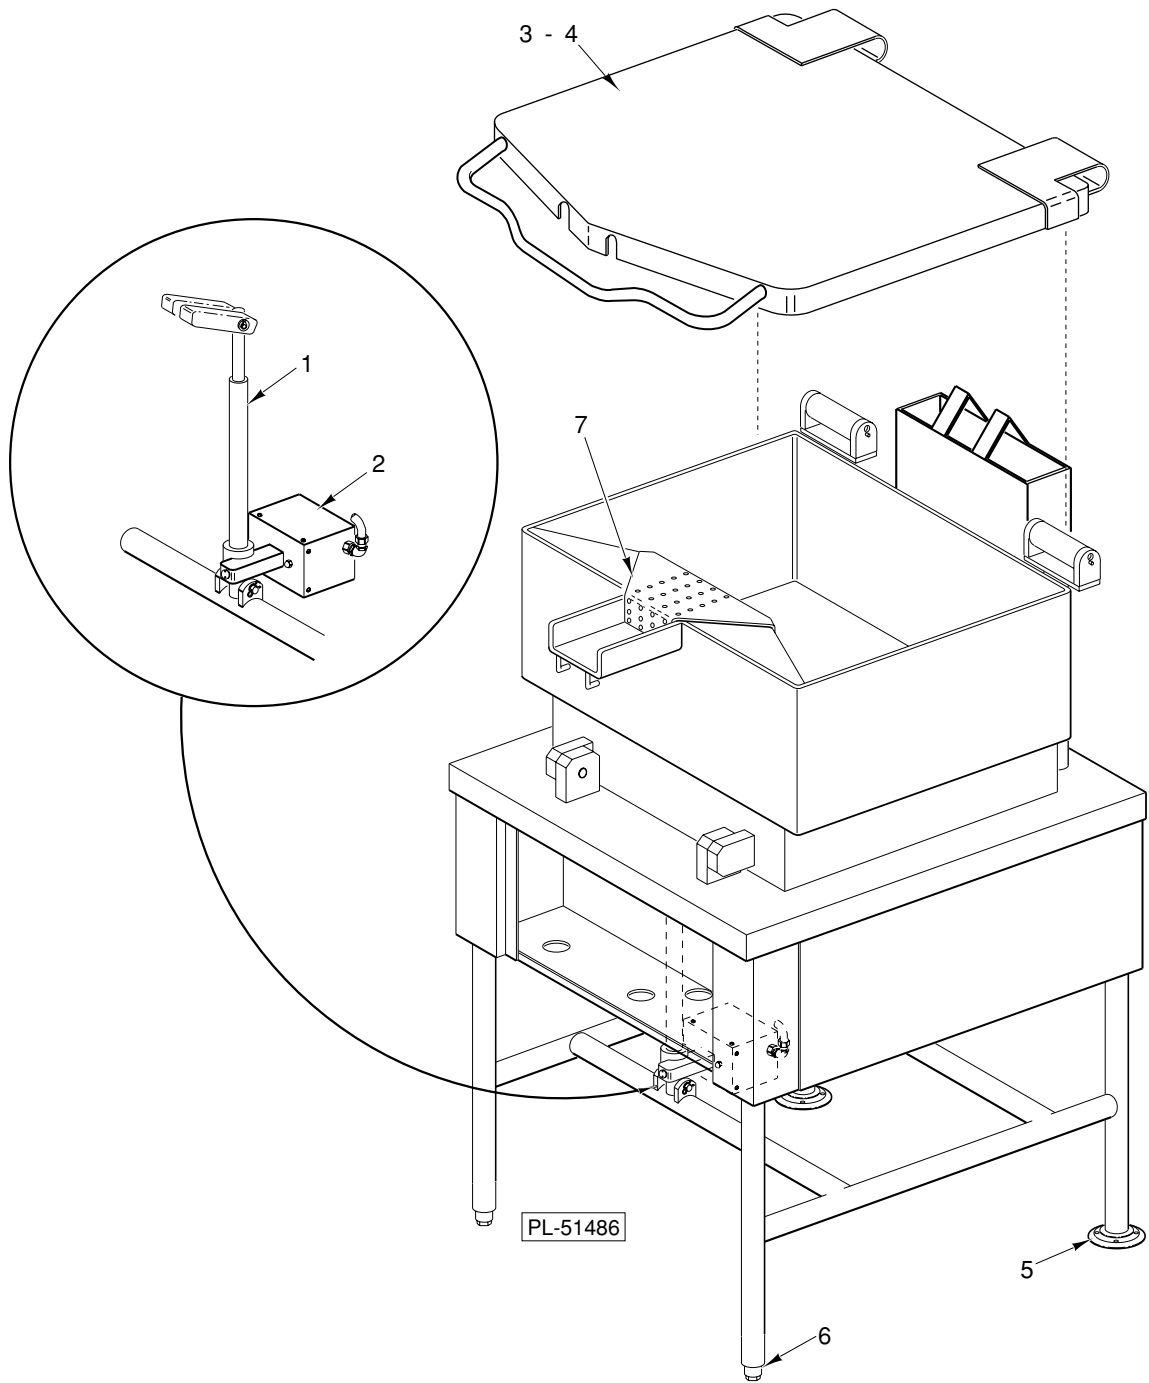

PARTS MANUAL FOR  
ELECTRIC BRAISING PANS  
E30 TB & E40 TB

Model E30 TB

PL-51494

**CONTROL PANEL & CONTROLS**

**CONTROL PANEL & CONTROLS**

ILLUS. PL-51494	PART NO.	NAME OF PART	AMT.
1	844367-9	Block - Terminal .....	
2	844367-10	Section - End .....	
3	844367-8	Lug - Ground .....	
4	844367-11	Contactor .....	
5	844367-13	Switch - Limit .....	
6	844367-12	Hi-Limit .....	
7	844367-14	Capacitor .....	
8	844367-3	Switch (Up/Down) .....	
9	844367-5	Bezel .....	
10	844367-6	Dial .....	
11	844367-4	Thermostat .....	
12	844367-7	Light - Pilot (Red) .....	
13	844367-79	Overlay (E30TB) .....	
14	844367-80	Overlay (E40TB) .....	
15	844367-83	Panel - Control (E30TB) .....	
16	844367-84	Panel - Control (E40TB) .....	

**BRAISING PAN ASSEMBLY**

**BRAISING PAN ASSEMBLY**

<b>ILLUS.</b>	<b>PART</b>	<b>NAME OF PART</b>	<b>AMT.</b>
PL-51486	<b>NO.</b>		
1	844367-16	Shaft .....	
2	844367-15	Motor 220 V. ....	
3	844367-1	Top - Cover (E30TB) .....	
4	844367-2	Top - Cover (E40TB) .....	
5	836958	Foot - Flanged Adjustable (Rear) .....	
6	840590	Insert - Adjustable Foot (Front) .....	
7	844367-28	Strainer .....	

**HINGE ASSEMBLY**

**HINGE ASSEMBLY**

ILLUS. PL-51489	PART NO.	NAME OF PART	AMT.
1	844367-38	End - Stop Plate (30TB) .....	
2	844367-46	End - Stop Plate (40TB) .....	
3	844367-37	Disc - Rotary (30TB) .....	
4	844367-45	Disc - Rotary (40TB) .....	
5	844367-35	Spring (30TB) .....	
6	844367-43	Spring (40TB) .....	
7	844367-34	Core (30TB) .....	
8	844367-42	Core (40TB) .....	
9	844367-33	Disc - Stationary (30TB) .....	
10	844367-41	Disc - Stationary (40TB) .....	
11	844367-32	End - Lock Plate (30TB) .....	
12	844367-40	End - Lock Plate (40TB) .....	
13	844367-31	Lockpin (30TB) .....	
14	844367-39	Lockpin (40TB) .....	
15	844367-36	Cap Screw (30TB) .....	
16	844367-44	Cap Screw (40TB) .....	