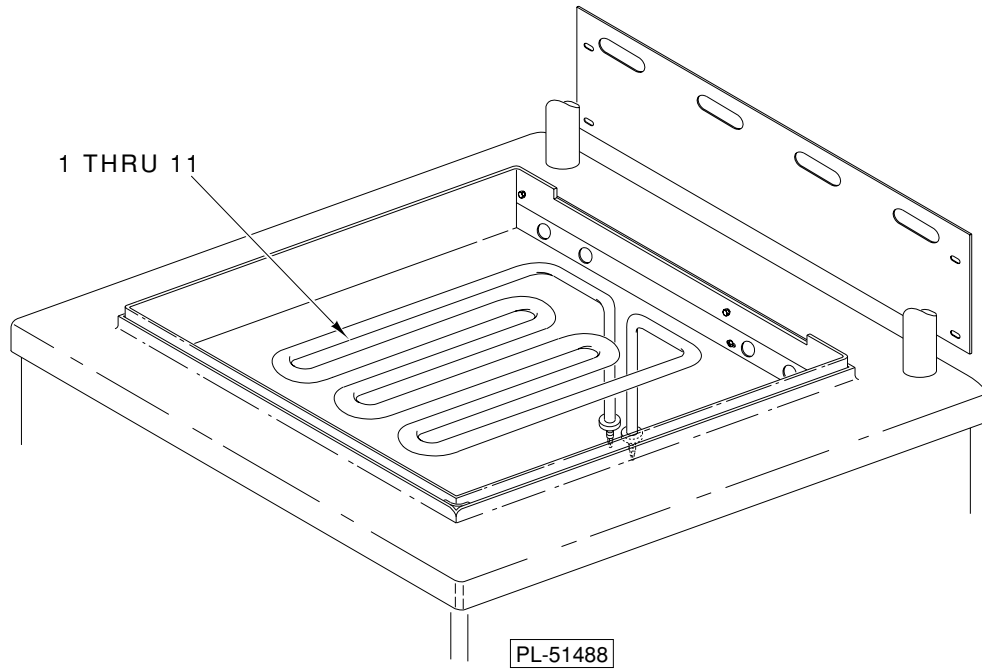

PARTS MANUAL FOR  
ELECTRIC BRAISING PANS  
E30 TB & E40 TB

Model E30 TB

PL-51494

**CONTROL PANEL & CONTROLS**

**CONTROL PANEL & CONTROLS**

ILLUS. PL-51494	PART NO.	NAME OF PART	AMT.
1	844367-9	Block - Terminal .....	
2	844367-10	Section - End .....	
3	844367-8	Lug - Ground .....	
4	844367-11	Contactor .....	
5	844367-13	Switch - Limit .....	
6	844367-12	Hi-Limit .....	
7	844367-14	Capacitor .....	
8	844367-3	Switch (Up/Down) .....	
9	844367-5	Bezel .....	
10	844367-6	Dial .....	
11	844367-4	Thermostat .....	
12	844367-7	Light - Pilot (Red) .....	
13	844367-79	Overlay (E30TB) .....	
14	844367-80	Overlay (E40TB) .....	
15	844367-83	Panel - Control (E30TB) .....	
16	844367-84	Panel - Control (E40TB) .....	

**BRAISING PAN ASSEMBLY**

**BRAISING PAN ASSEMBLY**

<b>ILLUS.</b>	<b>PART</b>	<b>NAME OF PART</b>	<b>AMT.</b>
PL-51486	<b>NO.</b>		
1	844367-16	Shaft .....	
2	844367-15	Motor 220 V. ....	
3	844367-1	Top - Cover (E30TB) .....	
4	844367-2	Top - Cover (E40TB) .....	
5	836958	Foot - Flanged Adjustable (Rear) .....	
6	840590	Insert - Adjustable Foot (Front) .....	
7	844367-28	Strainer .....	

**HINGE ASSEMBLY**

**HINGE ASSEMBLY**

ILLUS. PL-51489	PART NO.	NAME OF PART	AMT.
1	844367-38	End - Stop Plate (30TB) .....	
2	844367-46	End - Stop Plate (40TB) .....	
3	844367-37	Disc - Rotary (30TB) .....	
4	844367-45	Disc - Rotary (40TB) .....	
5	844367-35	Spring (30TB) .....	
6	844367-43	Spring (40TB) .....	
7	844367-34	Core (30TB) .....	
8	844367-42	Core (40TB) .....	
9	844367-33	Disc - Stationary (30TB) .....	
10	844367-41	Disc - Stationary (40TB) .....	
11	844367-32	End - Lock Plate (30TB) .....	
12	844367-40	End - Lock Plate (40TB) .....	
13	844367-31	Lockpin (30TB) .....	
14	844367-39	Lockpin (40TB) .....	
15	844367-36	Cap Screw (30TB) .....	
16	844367-44	Cap Screw (40TB) .....	