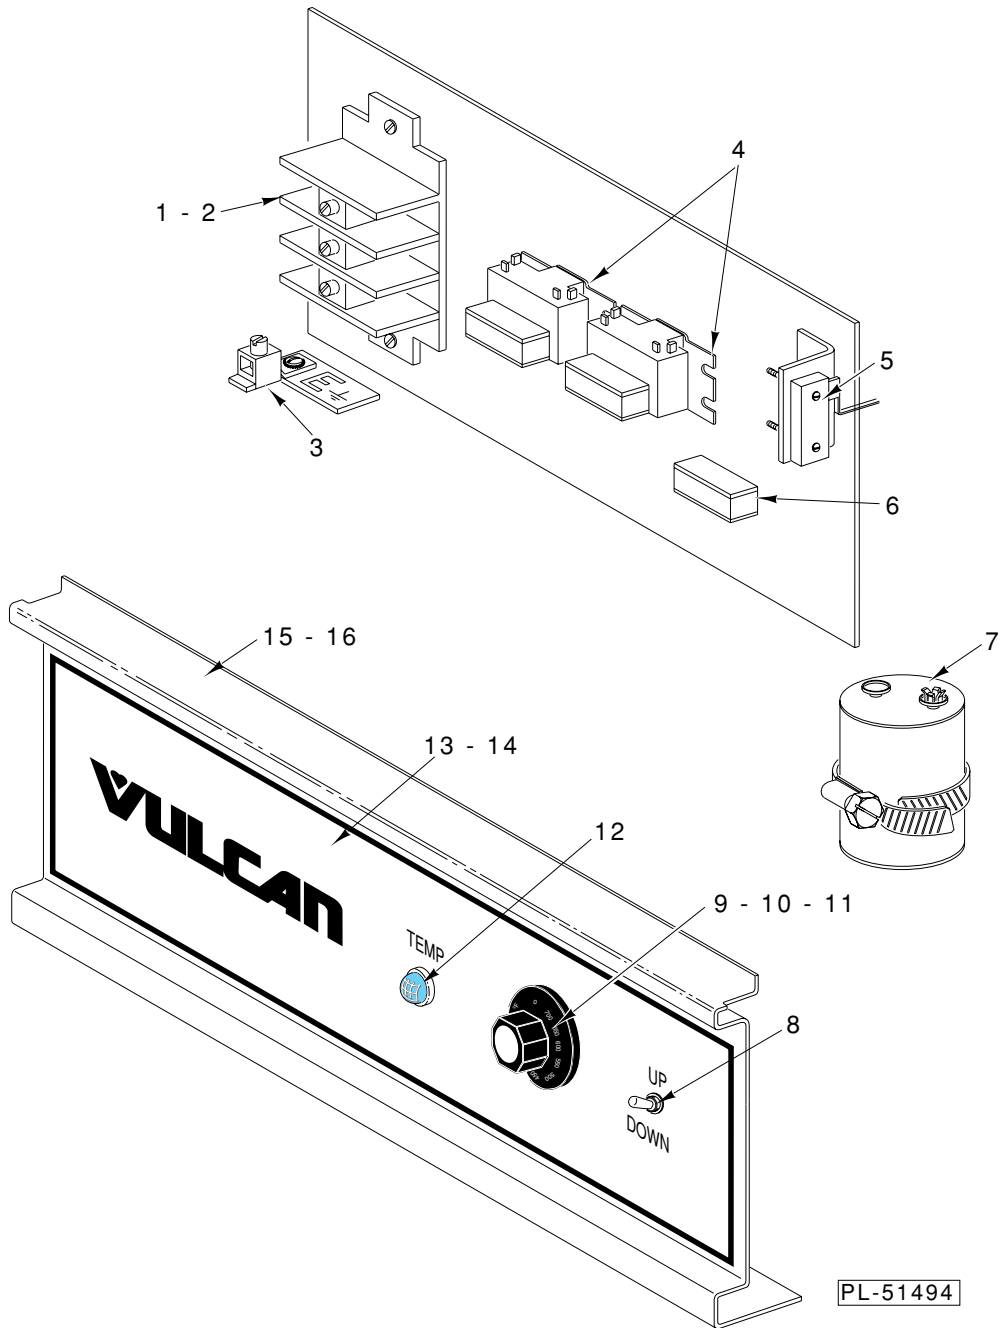

PARTS MANUAL FOR  
ELECTRIC BRAISING PANS  
E30 TB & E40 TB

Model E30 TB

PL-51494

**CONTROL PANEL & CONTROLS**

**CONTROL PANEL & CONTROLS**

ILLUS. PL-51494	PART NO.	NAME OF PART	AMT.
1	844367-9	Block - Terminal .....	
2	844367-10	Section - End .....	
3	844367-8	Lug - Ground .....	
4	844367-11	Contactor .....	
5	844367-13	Switch - Limit .....	
6	844367-12	Hi-Limit .....	
7	844367-14	Capacitor .....	
8	844367-3	Switch (Up/Down) .....	
9	844367-5	Bezel .....	
10	844367-6	Dial .....	
11	844367-4	Thermostat .....	
12	844367-7	Light - Pilot (Red) .....	
13	844367-79	Overlay (E30TB) .....	
14	844367-80	Overlay (E40TB) .....	
15	844367-83	Panel - Control (E30TB) .....	
16	844367-84	Panel - Control (E40TB) .....	

**BRAISING PAN ASSEMBLY**

**BRAISING PAN ASSEMBLY**

<b>ILLUS.</b>	<b>PART</b>	<b>NAME OF PART</b>	<b>AMT.</b>
PL-51486	<b>NO.</b>		
1	844367-16	Shaft .....	
2	844367-15	Motor 220 V. ....	
3	844367-1	Top - Cover (E30TB) .....	
4	844367-2	Top - Cover (E40TB) .....	
5	836958	Foot - Flanged Adjustable (Rear) .....	
6	840590	Insert - Adjustable Foot (Front) .....	
7	844367-28	Strainer .....	

**HINGE ASSEMBLY**

**HINGE ASSEMBLY**

ILLUS. PL-51489	PART NO.	NAME OF PART	AMT.
1	844367-38	End - Stop Plate (30TB) .....	
2	844367-46	End - Stop Plate (40TB) .....	
3	844367-37	Disc - Rotary (30TB) .....	
4	844367-45	Disc - Rotary (40TB) .....	
5	844367-35	Spring (30TB) .....	
6	844367-43	Spring (40TB) .....	
7	844367-34	Core (30TB) .....	
8	844367-42	Core (40TB) .....	
9	844367-33	Disc - Stationary (30TB) .....	
10	844367-41	Disc - Stationary (40TB) .....	
11	844367-32	End - Lock Plate (30TB) .....	
12	844367-40	End - Lock Plate (40TB) .....	
13	844367-31	Lockpin (30TB) .....	
14	844367-39	Lockpin (40TB) .....	
15	844367-36	Cap Screw (30TB) .....	
16	844367-44	Cap Screw (40TB) .....	