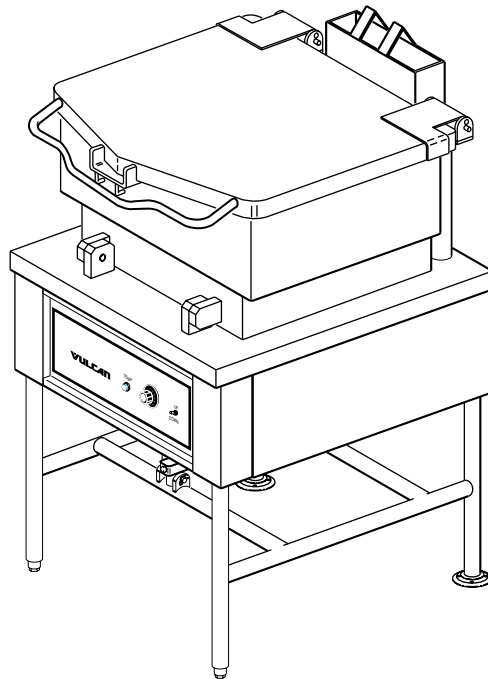

PARTS MANUAL FOR  
ELECTRIC BRAISING PANS  
E30 TB & E40 TB

Model E30 TB

PL-51494

**CONTROL PANEL & CONTROLS**

**CONTROL PANEL & CONTROLS**

ILLUS. PL-51494	PART NO.	NAME OF PART	AMT.
1	844367-9	Block - Terminal .....	
2	844367-10	Section - End .....	
3	844367-8	Lug - Ground .....	
4	844367-11	Contactor .....	
5	844367-13	Switch - Limit .....	
6	844367-12	Hi-Limit .....	
7	844367-14	Capacitor .....	
8	844367-3	Switch (Up/Down) .....	
9	844367-5	Bezel .....	
10	844367-6	Dial .....	
11	844367-4	Thermostat .....	
12	844367-7	Light - Pilot (Red) .....	
13	844367-79	Overlay (E30TB) .....	
14	844367-80	Overlay (E40TB) .....	
15	844367-83	Panel - Control (E30TB) .....	
16	844367-84	Panel - Control (E40TB) .....	

**BRAISING PAN ASSEMBLY**

**BRAISING PAN ASSEMBLY**

<b>ILLUS.</b>	<b>PART</b>	<b>NAME OF PART</b>	<b>AMT.</b>
PL-51486	<b>NO.</b>		
1	844367-16	Shaft .....	
2	844367-15	Motor 220 V. ....	
3	844367-1	Top - Cover (E30TB) .....	
4	844367-2	Top - Cover (E40TB) .....	
5	836958	Foot - Flanged Adjustable (Rear) .....	
6	840590	Insert - Adjustable Foot (Front) .....	
7	844367-28	Strainer .....	

**HINGE ASSEMBLY**

**HINGE ASSEMBLY**

ILLUS. PL-51489	PART NO.	NAME OF PART	AMT.
1	844367-38	End - Stop Plate (30TB) .....	
2	844367-46	End - Stop Plate (40TB) .....	
3	844367-37	Disc - Rotary (30TB) .....	
4	844367-45	Disc - Rotary (40TB) .....	
5	844367-35	Spring (30TB) .....	
6	844367-43	Spring (40TB) .....	
7	844367-34	Core (30TB) .....	
8	844367-42	Core (40TB) .....	
9	844367-33	Disc - Stationary (30TB) .....	
10	844367-41	Disc - Stationary (40TB) .....	
11	844367-32	End - Lock Plate (30TB) .....	
12	844367-40	End - Lock Plate (40TB) .....	
13	844367-31	Lockpin (30TB) .....	
14	844367-39	Lockpin (40TB) .....	
15	844367-36	Cap Screw (30TB) .....	
16	844367-44	Cap Screw (40TB) .....	