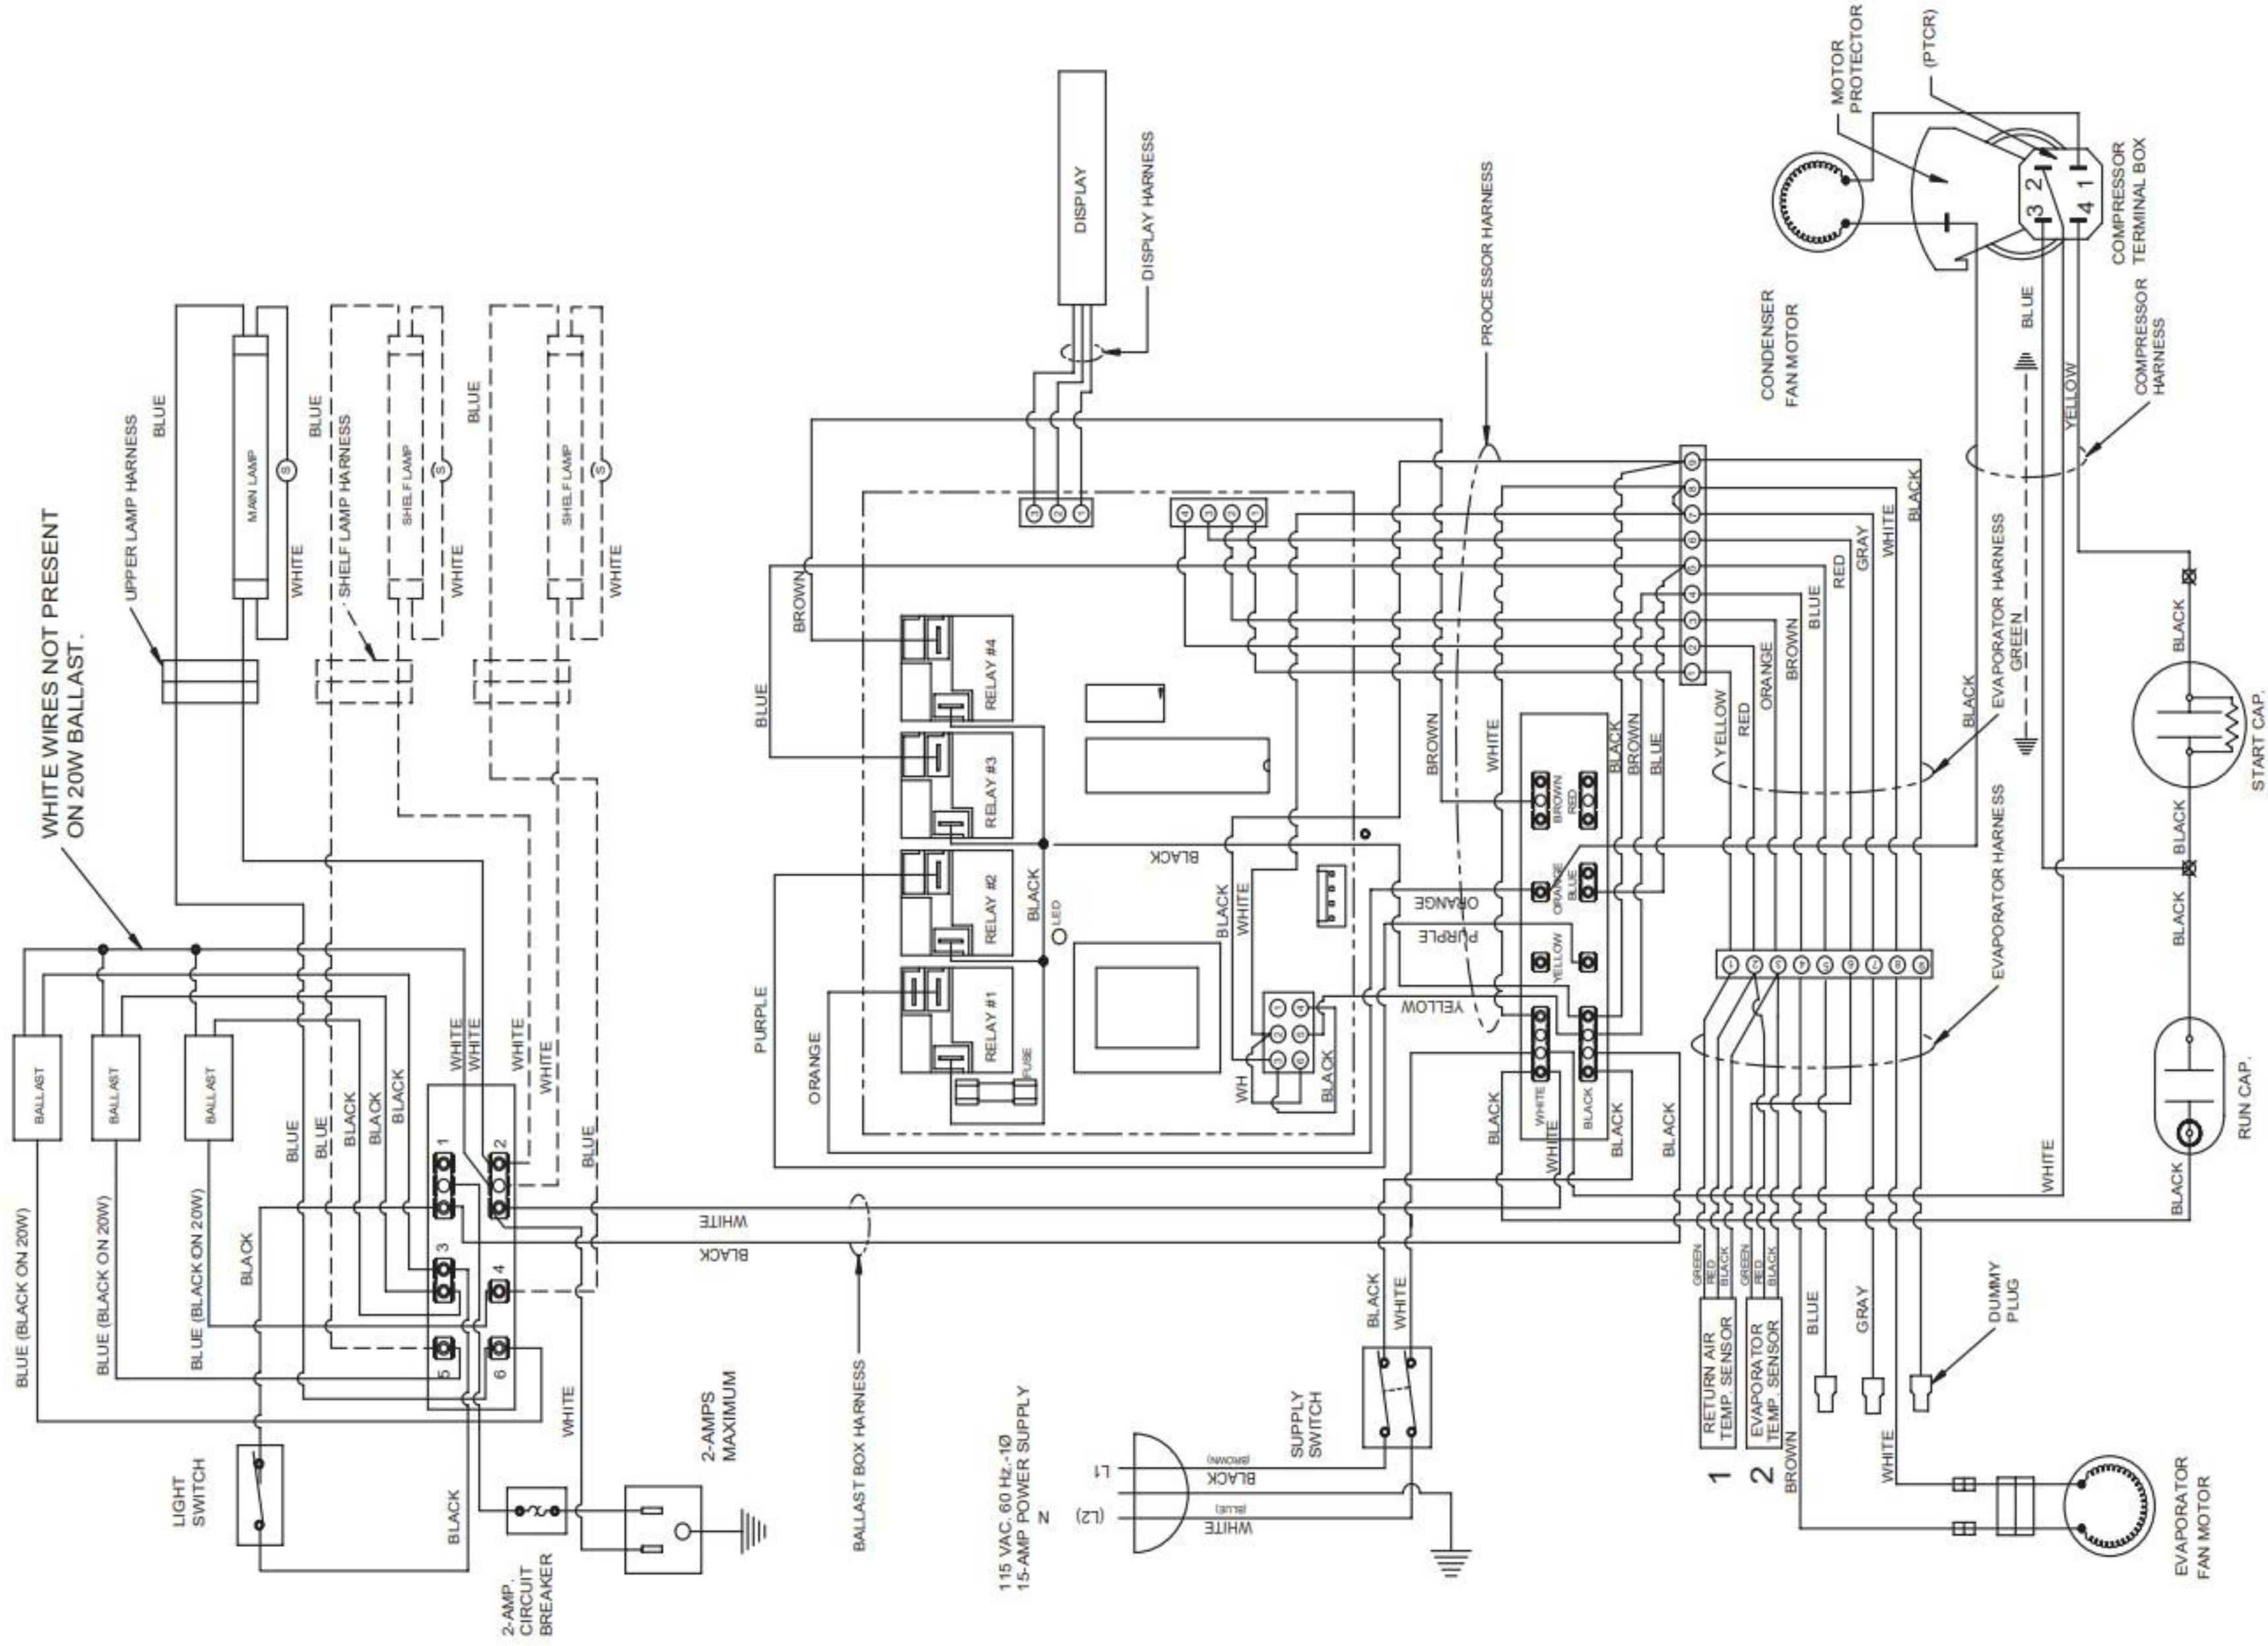

WIRING DIAGRAM, 6-FT DISPLAY, MED-TEMP. 00-0225-00

WHITE WIRES NOT PRESENT ON 20W BALLAST.

115 VAC, 60 Hz, 15-AMP POWER SUPPLY

WIRING DIAGRAM-DISPLAY, MED-TEMP.
00-0217-00