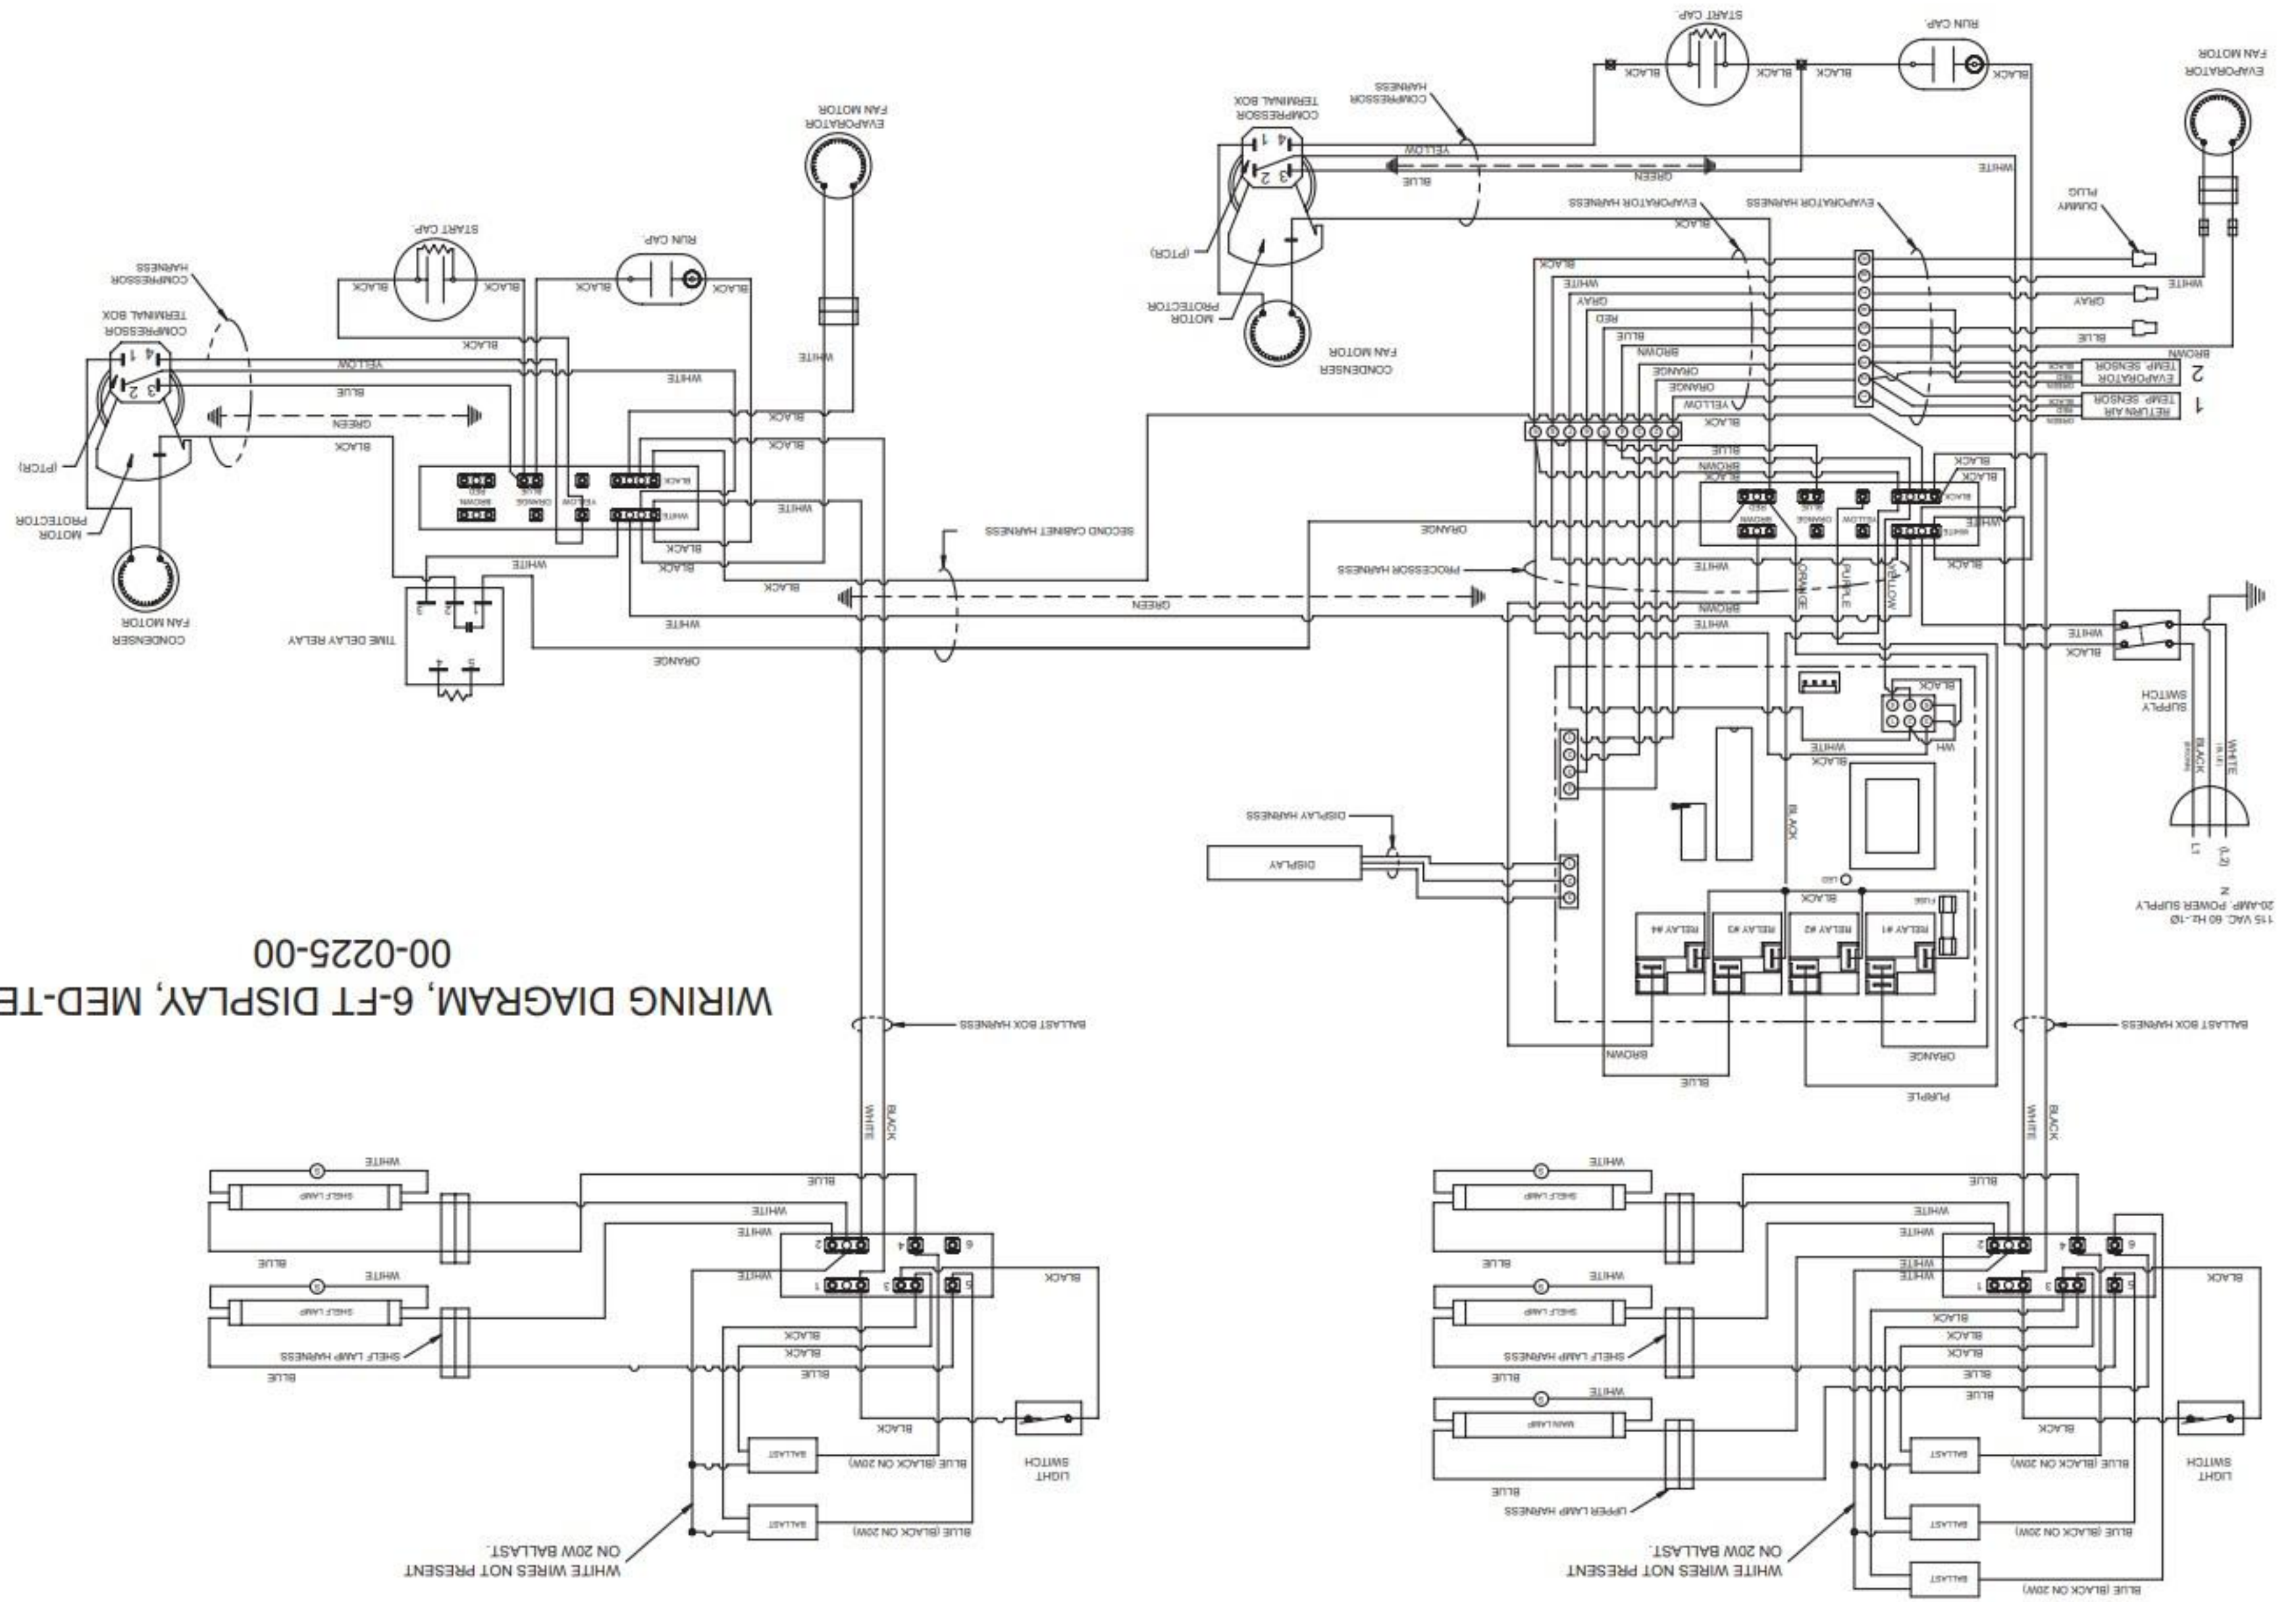

WIRING DIAGRAM, 6-FT DISPLAY, MED-TEMP. 00-0225-00

WHITE WIRES NOT PRESENT ON 20W BALLAST.

115 VAC, 60 Hz, 15-AMP POWER SUPPLY

WIRING DIAGRAM-DISPLAY, MED-TEMP.
00-0217-00