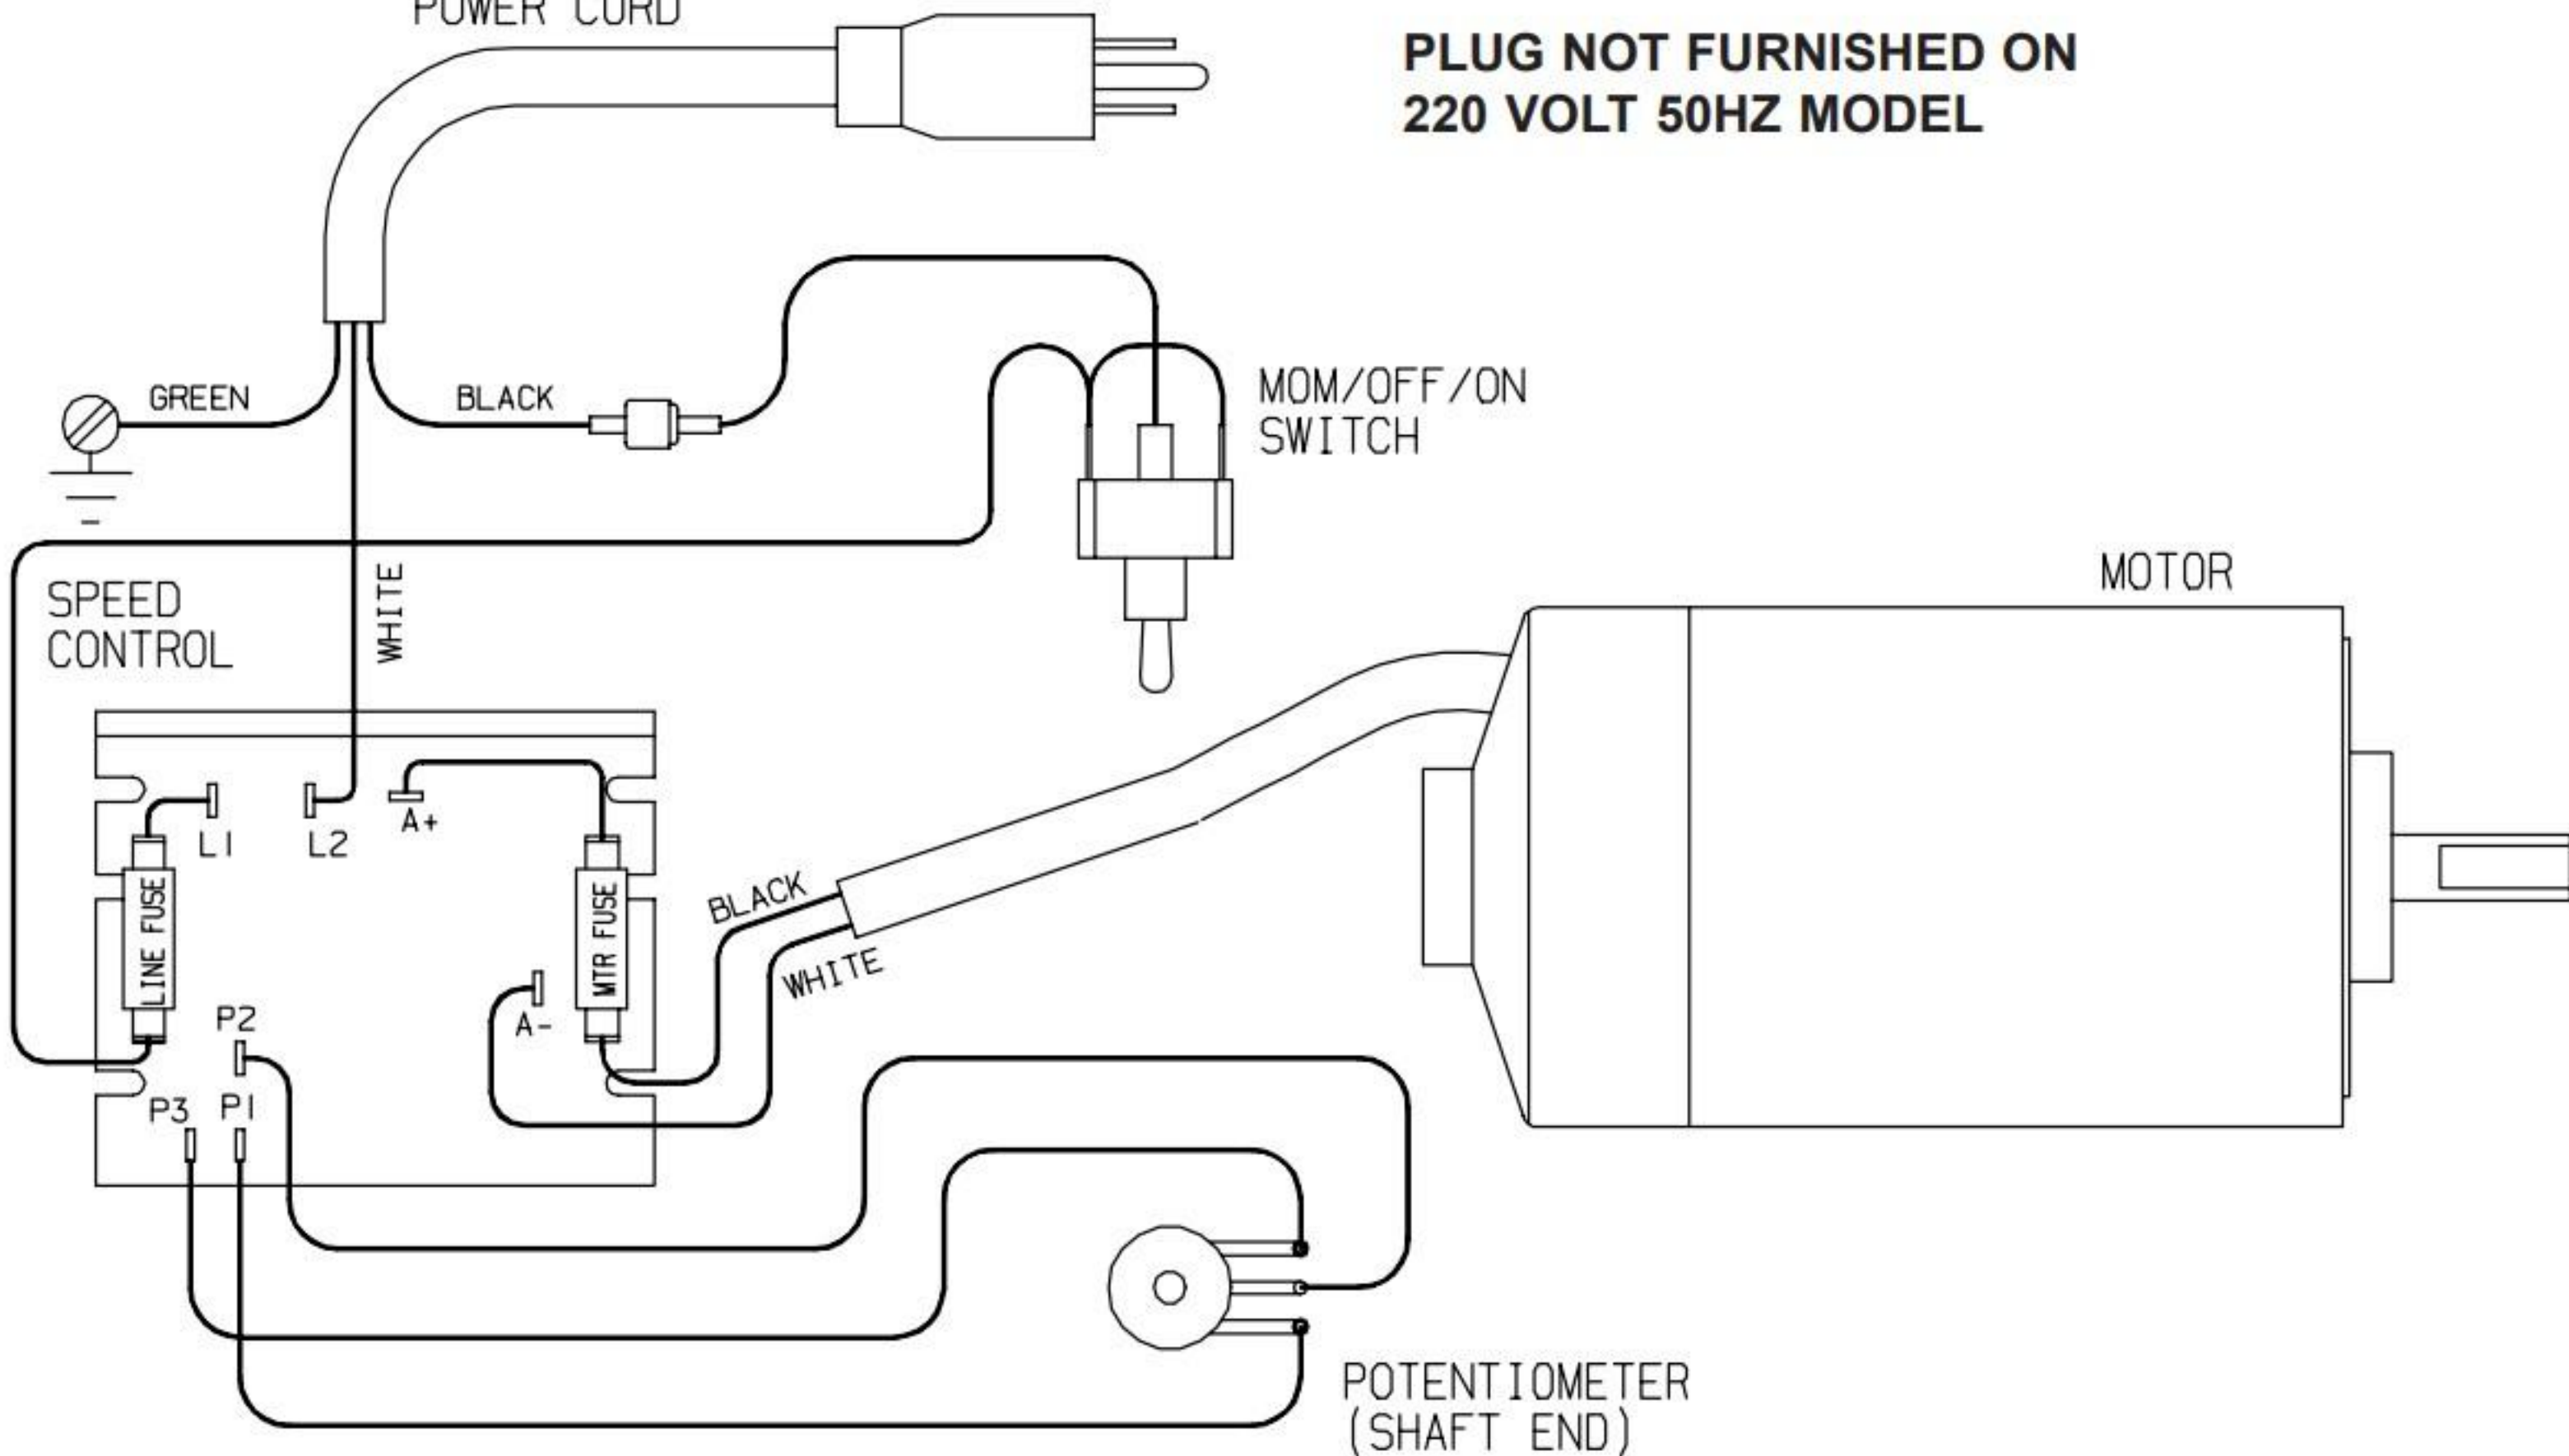

POWER CORD

**PLUG NOT FURNISHED ON
220 VOLT 50HZ MODEL**

MOM/OFF/ON
SWITCH

SPEED
CONTROL

MOTOR

POTENTIOMETER
(SHAFT END)