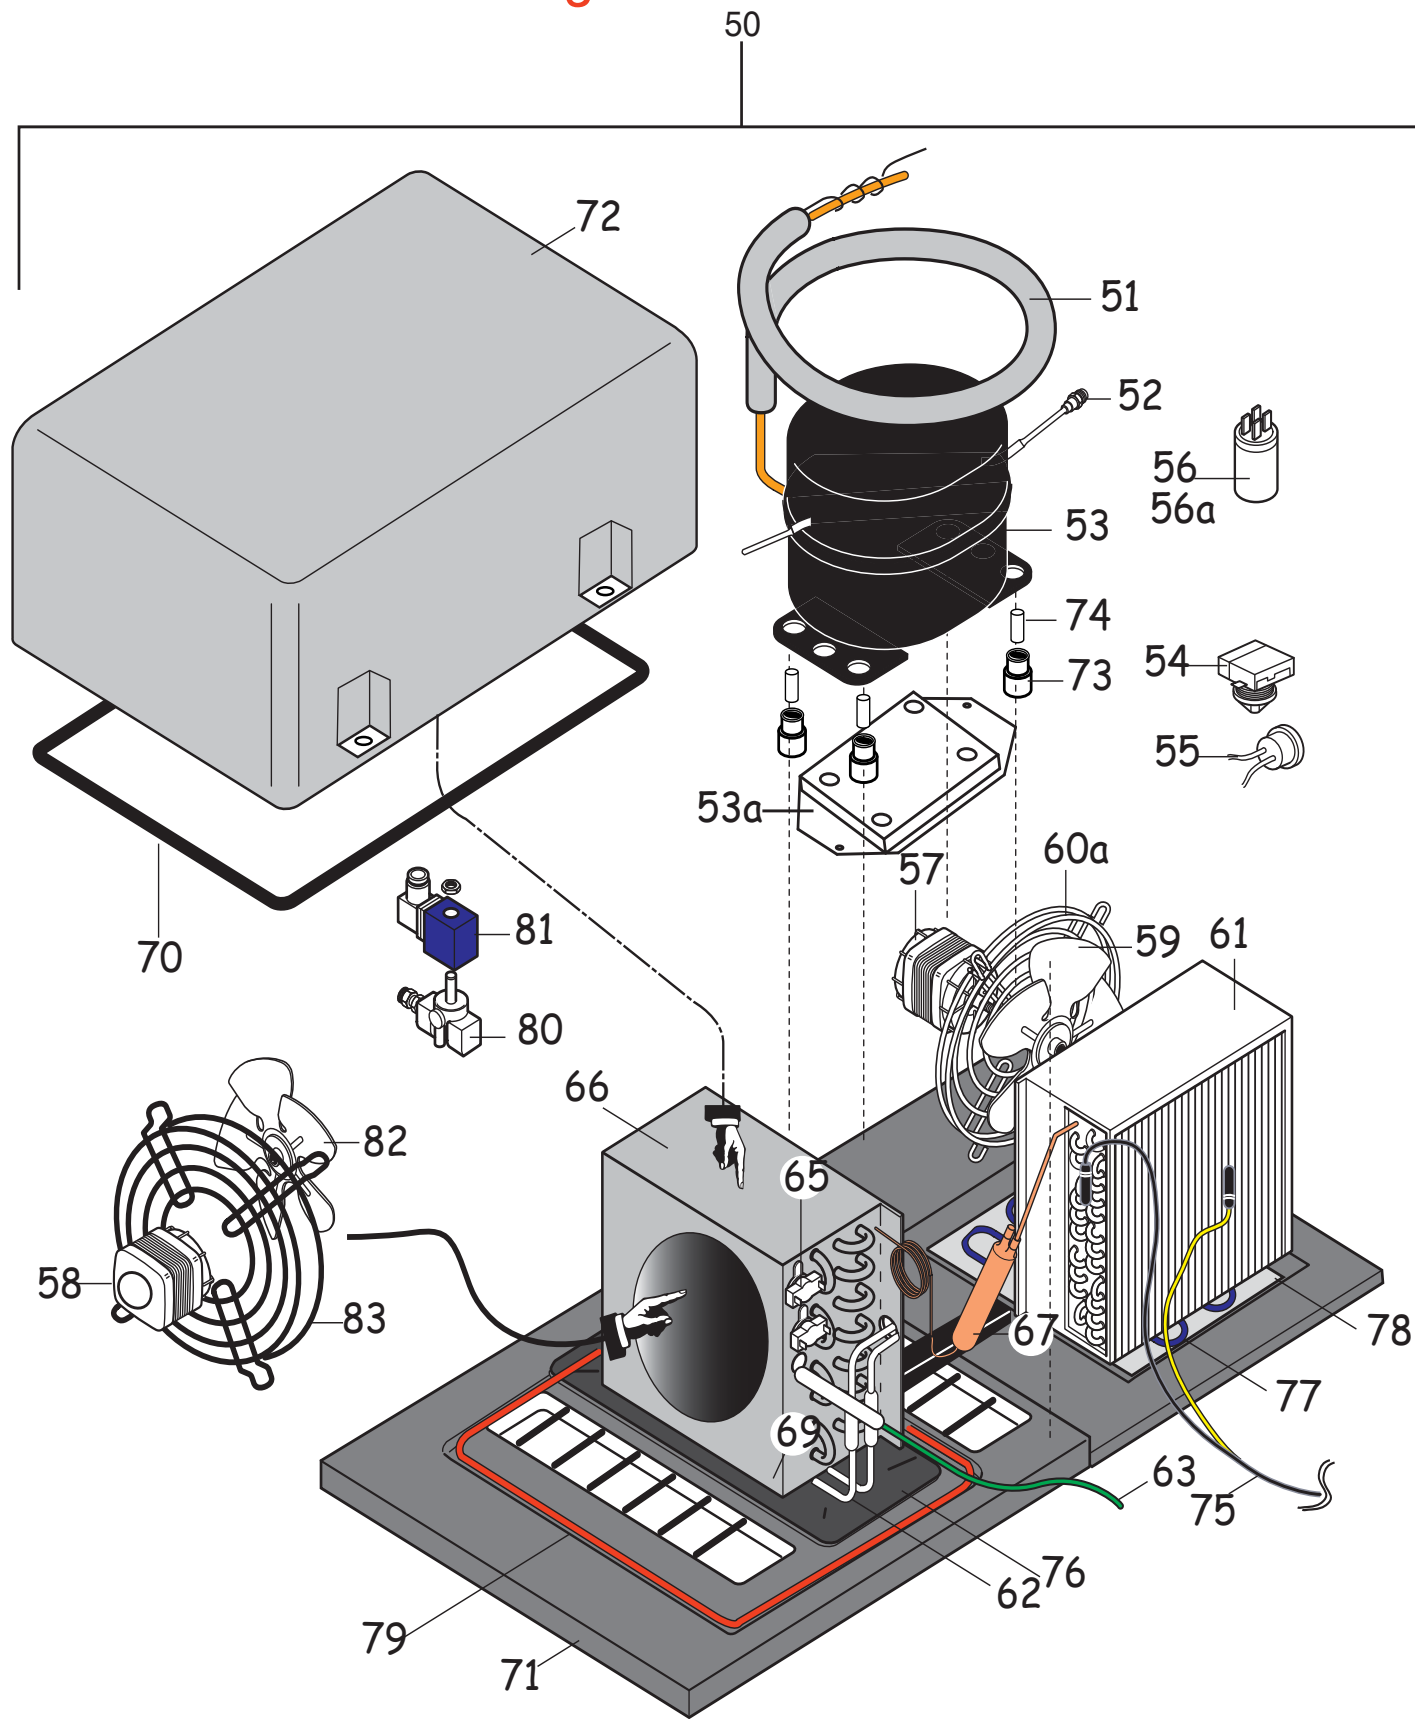

Cooling unit assembly Refrigerated and Freezer