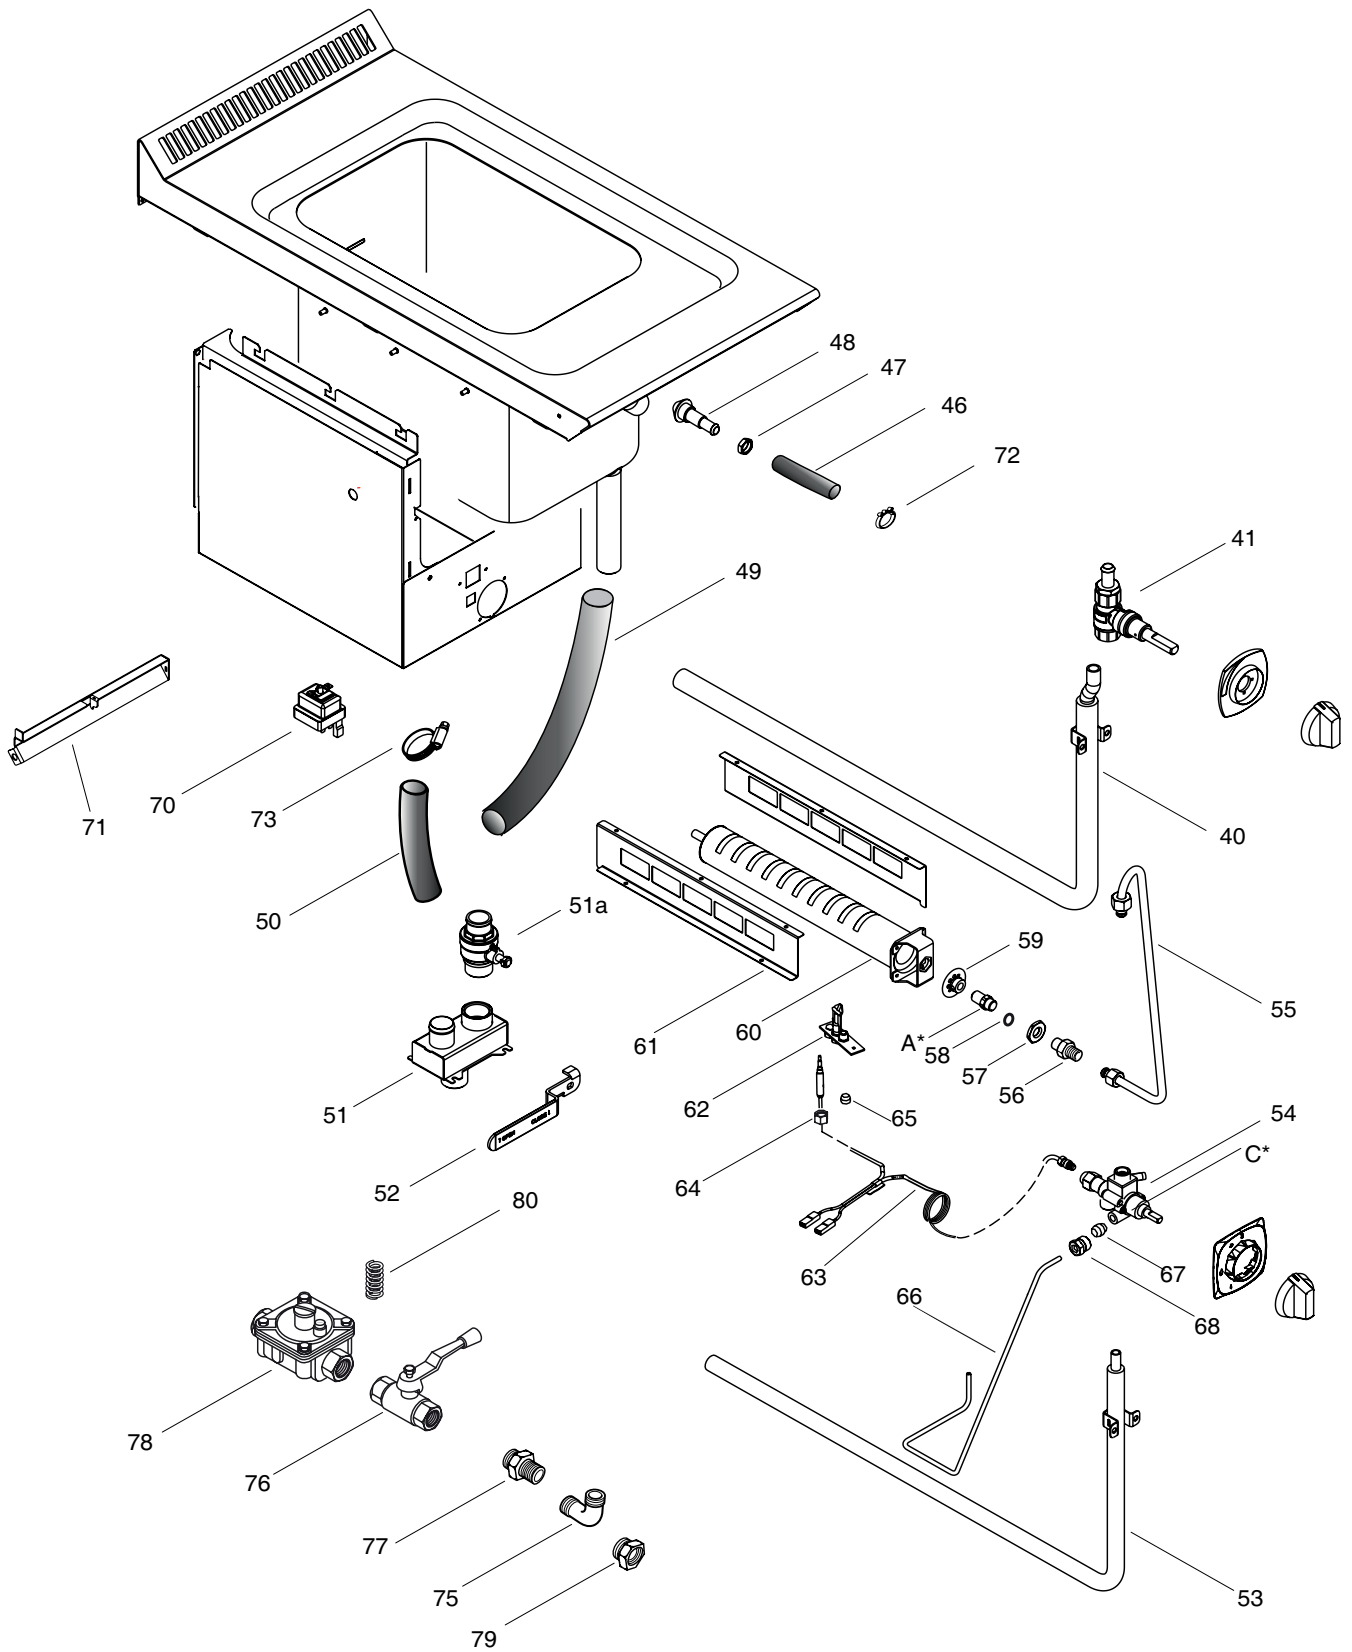

---

<i>PNC</i>	<i>Model</i>	<i>Ref.</i>	<i>Page</i>	<i>Note</i>
169123	ACPG25	a	1-7	1WELL GAS PASTACOOK6,5GAL/25L 16"-US-AUS
169206	ACPG25W	b	1-7	25 LT GAS PASTACOOKER

<i>Pag.</i>	<b>Indice</b>	<b>Index</b>
2	Mobile e componenti	Structure and components
3	Impianto gas	Gas components
4-6	Ugelli pilota gas/Lista ricambi	Gas nozzels/Spare parts list

*Marchio / Brand:* Electrolux  
*Factory code:* 9PDX

CUOCIPASTA GAS COMPACT  
 GAS PASTACOOKER COMPACT

CUOCIPASTA GAS COMPACT  
 GAS PASTACOOKER COMPACT

<b>A - Ugello bruciatore / Burner nozzle</b>		
<b>Spare Code</b>	<b>Ref. / Notes</b>	<b>Nominal pressure</b>
55388	ø3.30 Natural gas G20	3,2" wc / 7mbar
55459	ø2.15 Propane G31	7" wc / 18mbar

<b>C - Vite di minimo / Minimum screw</b>		
<b>Spare Code</b>	<b>Ref. / Notes</b>	<b>Nominal pressure</b>
2993	ø1.80 Natural gas G20	3,2" wc / 7mbar
56742	ø1.10 Propane G31	7" wc / 18mbar

<b>B - Ugello pilota / Pilot nozzle</b>		
<b>Spare Code</b>	<b>Ref. / Notes</b>	<b>Nominal pressure</b>
<a href="#">0C9891</a>	n°29 Natural gas G20	3,2" wc / 7mbar
54286	n°24 Propane G31	7" wc / 18mbar