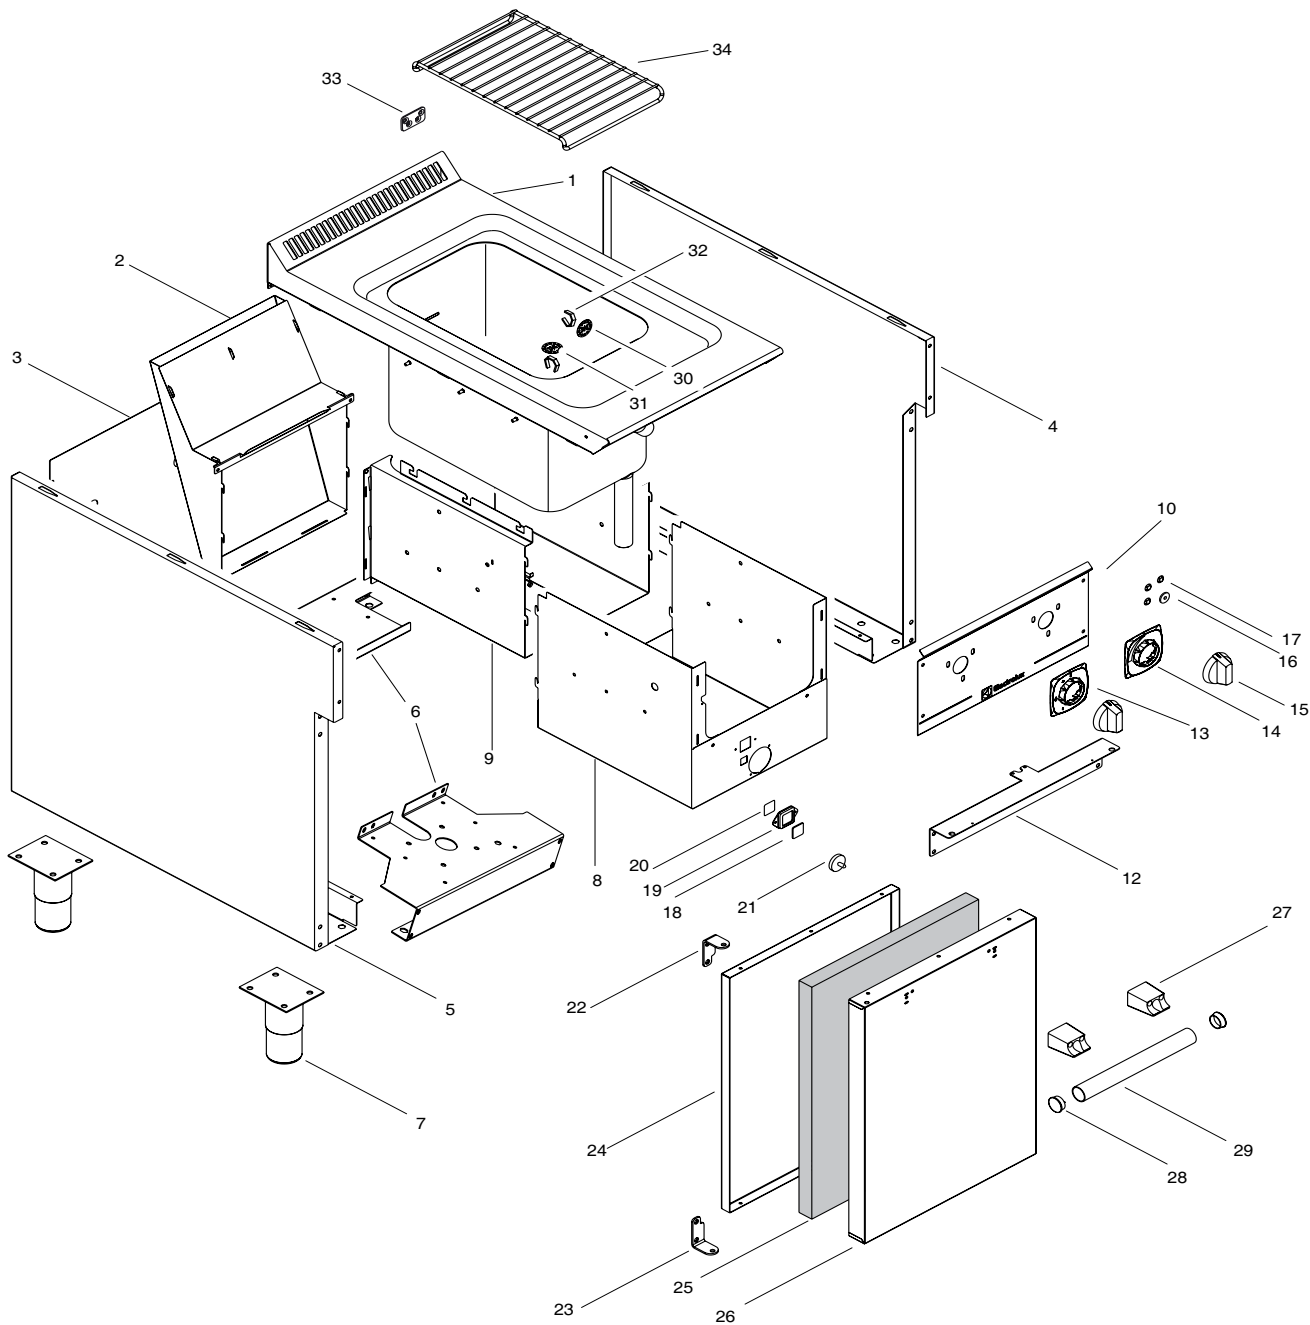

<i>PNC</i>	<i>Model</i>	<i>Ref.</i>	<i>Page</i>	<i>Note</i>
169123	ACPG25	a	1-7	1WELL GAS PASTACOOK6,5GAL/25L 16"-US-AUS
169206	ACPG25W	b	1-7	25 LT GAS PASTACOOKER

<i>Pag.</i>	Indice	Index
2	Mobile e componenti	Structure and components
3	Impianto gas	Gas components
4-6	Ugelli pilota gas/Lista ricambi	Gas nozzels/Spare parts list

Marchio / Brand: Electrolux
Factory code: 9PDX

CUOCIPASTA GAS COMPACT
GAS PASTACOOKER COMPACT