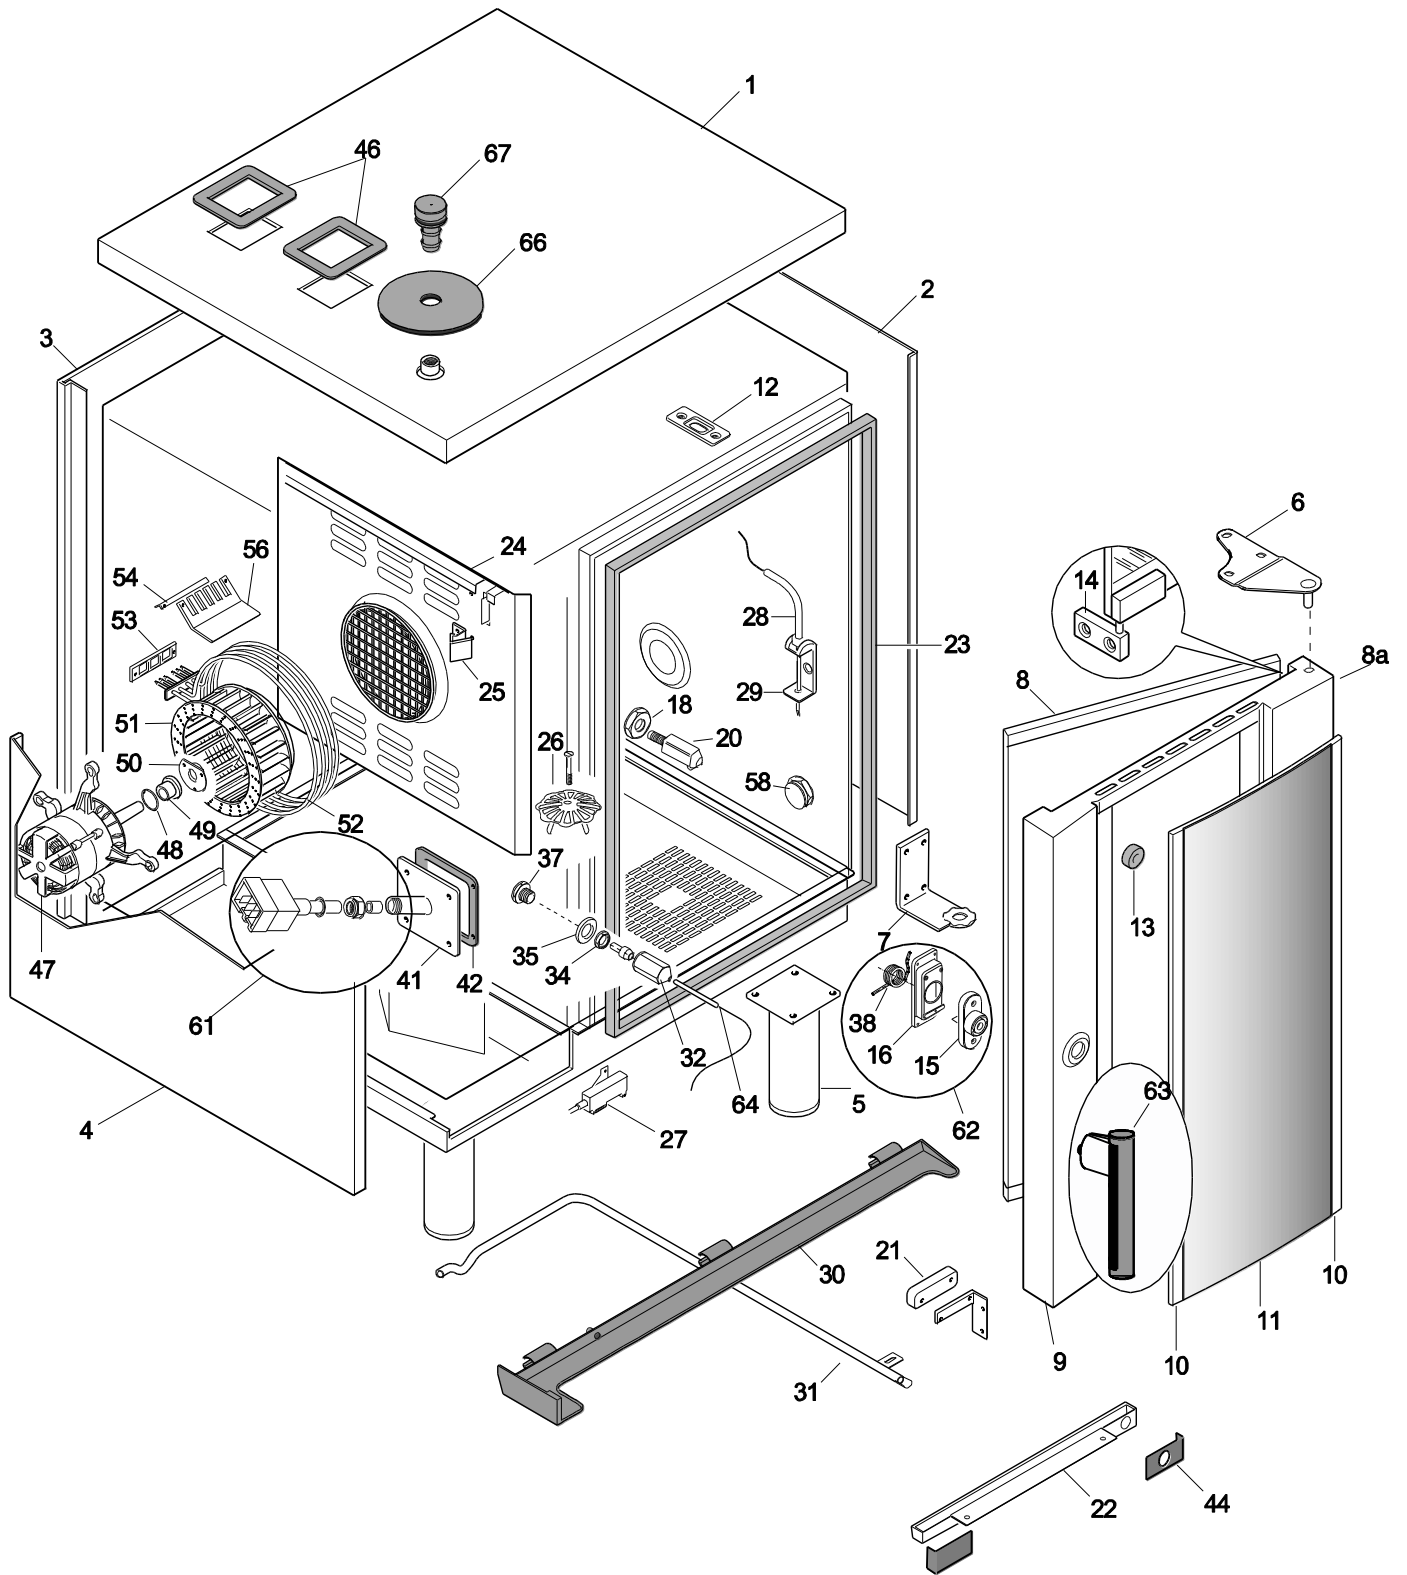

PNC	Model	Ref	Group	Level	Page	Notes
267390	AOS061ETAW	a	AOS	Touch	2...10	400V 3N 50hz
266400	AOS061EKAS	b	aos	Level K	2...10	400V 3N 50hz

Pag	Index	Indice	Note
2	Oven cabinet and door.	Cella forno e porta	
3	Water system	Impianto idraulico	
4	Boiler	Boiler	
5	Electrical components	Componenti elettrici	
6	Accessories	Accessori	
7...10	Spare parts list	Lista ricambi	

Brand/Marchio: All
Factory code: 9PDD