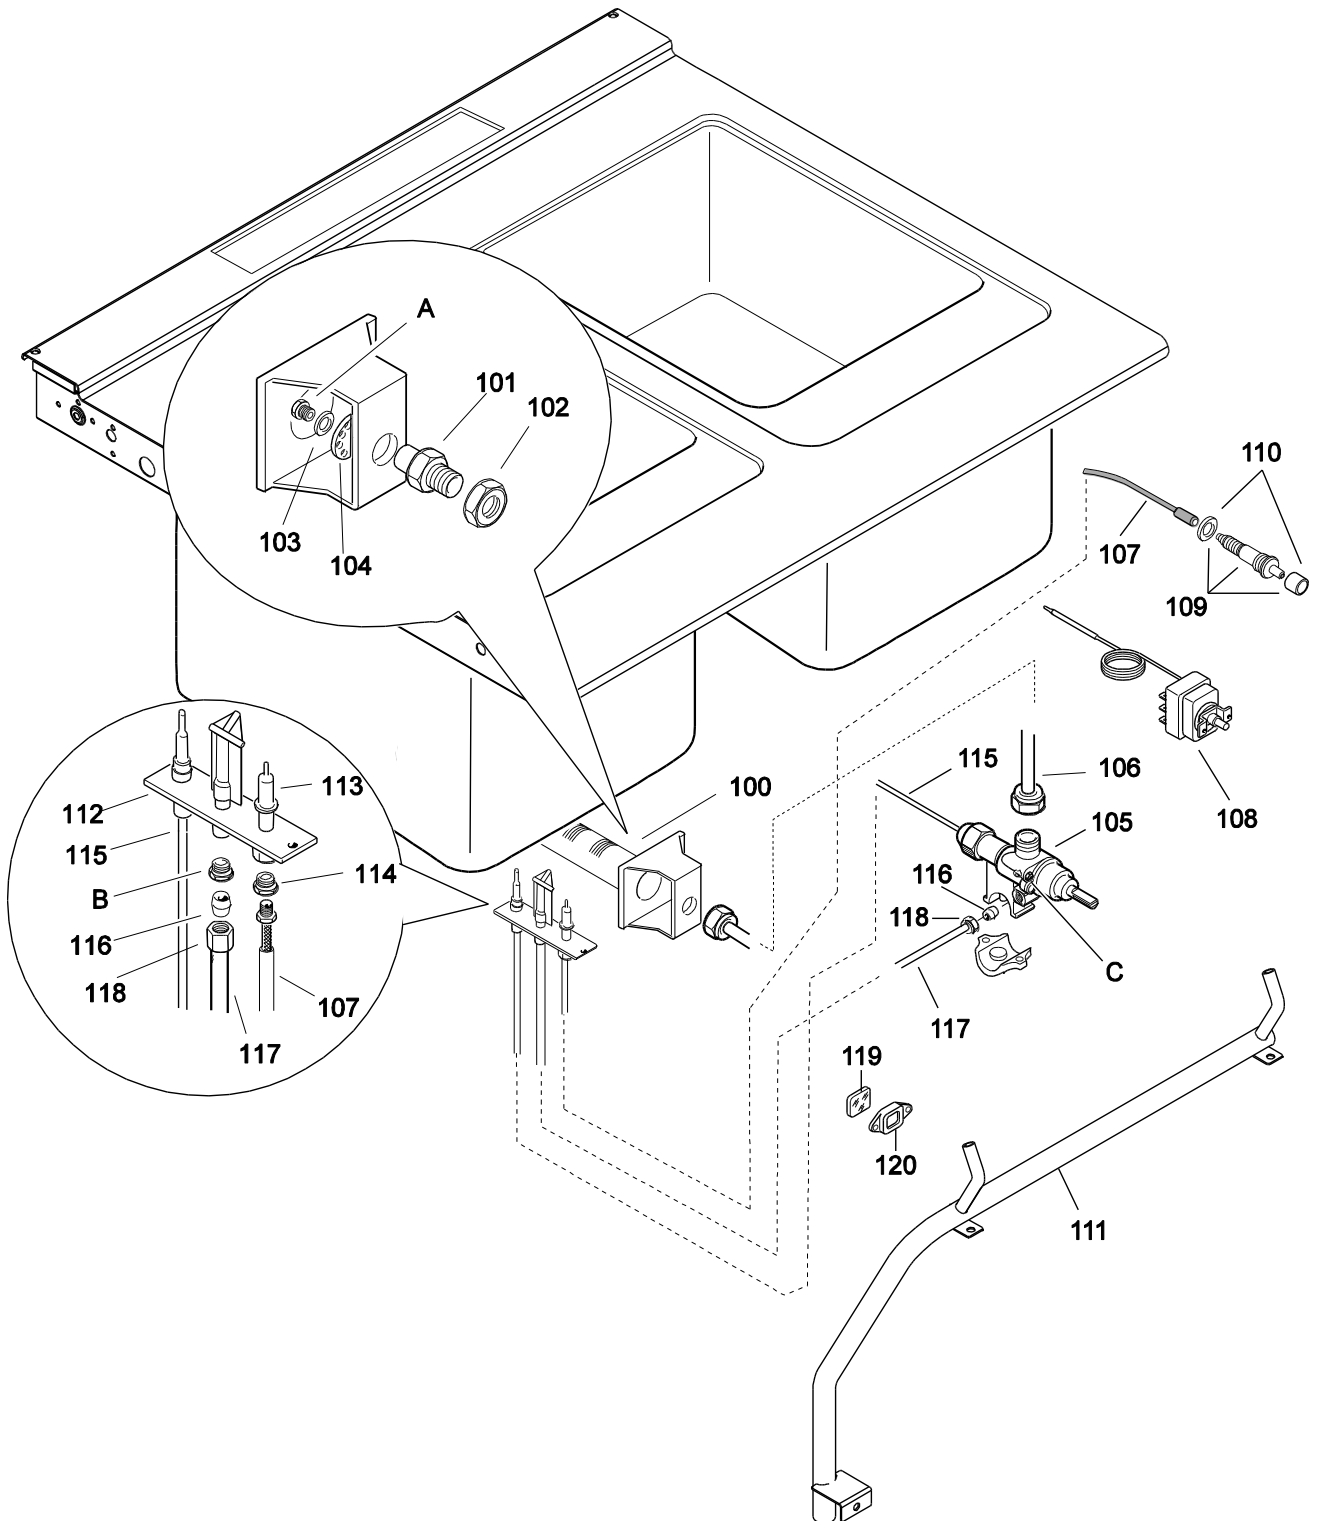

Brand/Marchio: All

General view / Vista generale

FROM S/N 3 38 (2013) - DA MATRICOLA S/N 3 38 (2013)
Idraulic circuit (water) / Componenti impianto idraulico (acqua)

Gas components / Componenti gas

Electric Components / Componenti Elettrici

Actual wire harness may be different from illustration.

Spare code	Description	Dimension		
004874	Basket AISI 304 for pastacooker PNC 921611	L = 220 mm P = 350 mm A = 265 mm		
004875	Basket in AISI 304 for pastacooker PNC 921610	L = 220 mm P = 170 mm A = 265 mm		
004873	Lengthwise basket AISI 304 for pastacooker PNC 921619	L = 105 mm P = 350 mm A = 265 mm		
0C9225	Kit, 4 square baskets, AISI 304 for pastacooker (need to work on top code 004876)	L = 105 mm P = 160 mm A = 265 mm		
0C9226	Kit, 2 RIGHT square baskets, AISI 304 for pastacooker (need to work on top code 004876)	L = 105 mm P = 160 mm A = 265 mm		
0C9227	Kit, 2 LEFT square baskets, AISI 304 for pastacooker (need to work on top code 004876)	L = 105 mm P = 160 mm A = 265 mm		
OCA258	Kit, 2 square baskets (left & right) AISI 304 for pastacooker (need to work on top code 004876)	L = 105 mm P = 160 mm A = 265 mm		
006886 206312	Single portion basket, AISI 304 for electronic automatic pastacookers	L = 115 mm P = 163 mm A = 123 mm		
0C9539 206314	Lengthwise basket, AISI 304 for electronic automatic pastacookers	L = 115 mm P = 320 mm A = 123 mm		
004876	False bottom, AISI 304 for pastacooker (Ideal to place baskets code 0C9225)	L = 230 mm P = 350 mm A = 30 mm		

B - Ugello Pilota / Burner nozzle				
Code	Spare Code	Reference		
-	054037	n°25	2H/2E+	G20 20mbar
-	054037	n°25	2H	G20 25mbar
-	054037	n°25	2ELL	G25 20mbar
-	054037	n°25	2L	G25 25mbar
-	054037	n°25	2S	G25.1 25mbar
-	054286	n°24	3+3B/P	G30 30mbar
-	054286	n°24	3B/P	G30 36mbar
-	054286	n°24	3B/P	G30 50mbar
-	054037	n°25	No CE	G20 10mbar
	054038		No CE	G110 8mbar