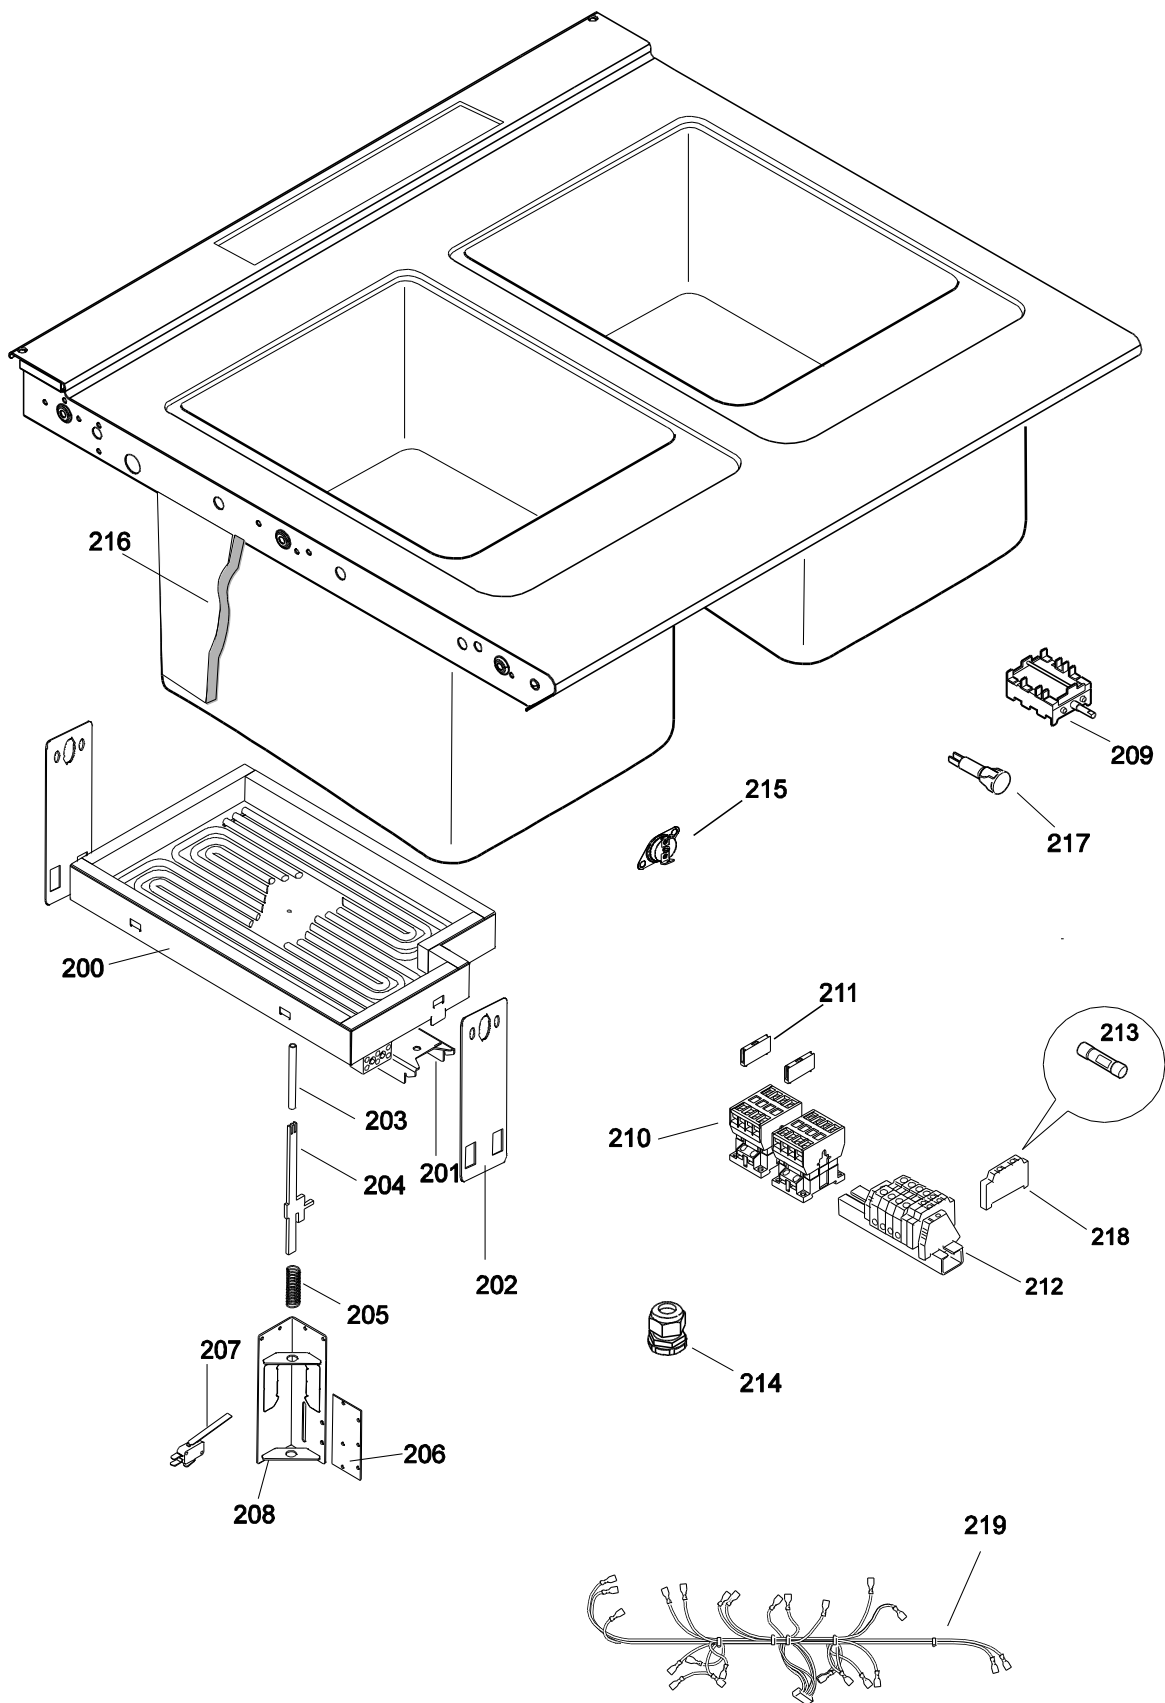

Pag	Index	Indice	Note
2	General view	Vista Generale	
3	Idraulic circuit (water) FROM S/N 3 38 (2013) -	Componenti imp.idraulico (acqua) DA MATRICOLA S/N 3 38 (2013)	
4	Gas components	Componenti Gas	
5	Electric components	Componenti elettrici	
6	Pasta baskets	Cestelli pasta	
7	Ugelli	Nozzels	
8,9,10	Spare parts list	Lista ricambi	

Brand/Marchio: All

General view / Vista generale

FROM S/N 3 38 (2013) - DA MATRICOLA S/N 3 38 (2013)
Idraulic circuit (water) / Componenti impianto idraulico (acqua)

Gas components / Componenti gas

Electric Components / Componenti Elettrici

Actual wire harness may be different from illustration.

Spare code	Description	Dimension		
004874	Basket AISI 304 for pastacooker PNC 921611	L = 220 mm P = 350 mm A = 265 mm		
004875	Basket in AISI 304 for pastacooker PNC 921610	L = 220 mm P = 170 mm A = 265 mm		
004873	Lengthwise basket AISI 304 for pastacooker PNC 921619	L = 105 mm P = 350 mm A = 265 mm		
0C9225	Kit, 4 square baskets, AISI 304 for pastacooker (need to work on top code 004876)	L = 105 mm P = 160 mm A = 265 mm		
0C9226	Kit, 2 RIGHT square baskets, AISI 304 for pastacooker (need to work on top code 004876)	L = 105 mm P = 160 mm A = 265 mm		
0C9227	Kit, 2 LEFT square baskets, AISI 304 for pastacooker (need to work on top code 004876)	L = 105 mm P = 160 mm A = 265 mm		
OCA258	Kit, 2 square baskets (left & right) AISI 304 for pastacooker (need to work on top code 004876)	L = 105 mm P = 160 mm A = 265 mm		
006886 206312	Single portion basket, AISI 304 for electronic automatic pastacookers	L = 115 mm P = 163 mm A = 123 mm		
0C9539 206314	Lengthwise basket, AISI 304 for electronic automatic pastacookers	L = 115 mm P = 320 mm A = 123 mm		
004876	False bottom, AISI 304 for pastacooker (Ideal to place baskets code 0C9225)	L = 230 mm P = 350 mm A = 30 mm		