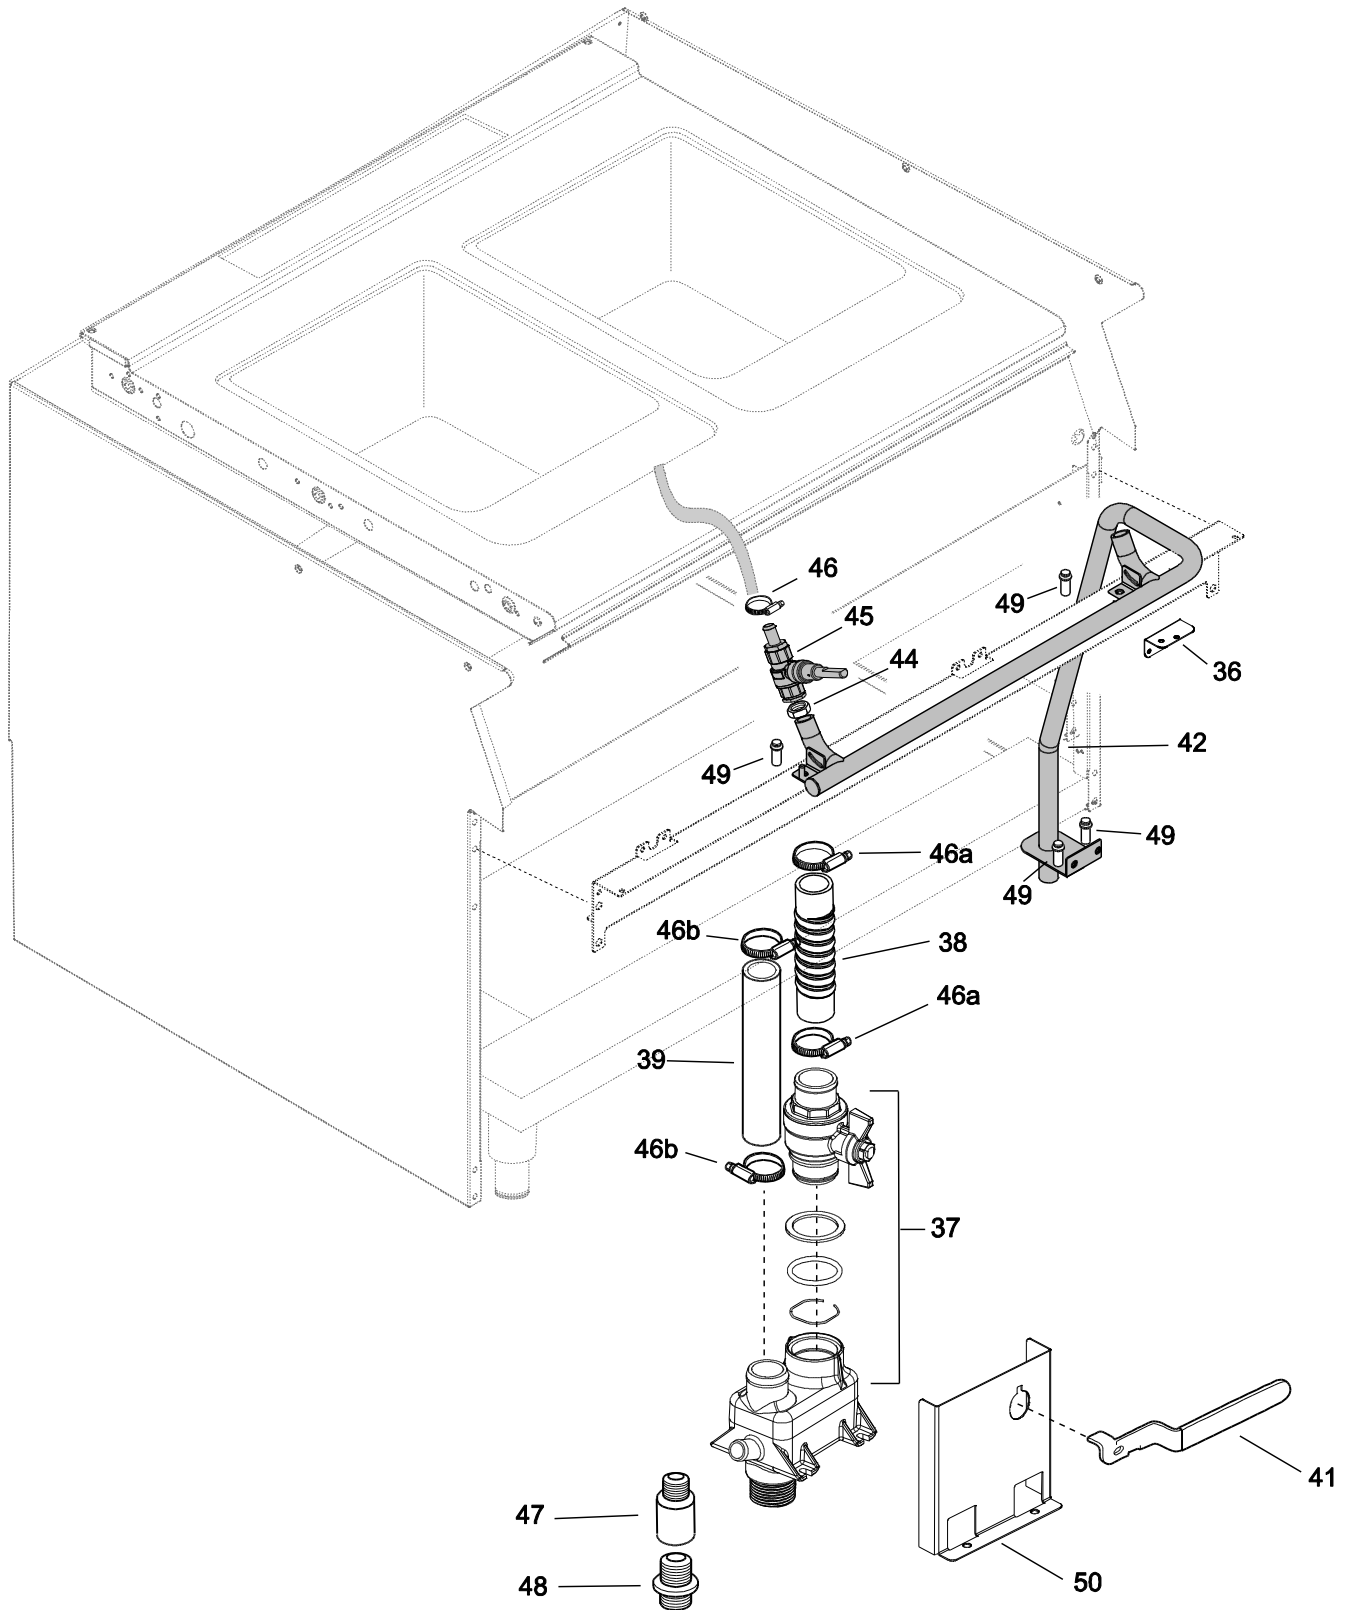

FROM S/N 3 38 (2013) - DA MATRICOLA S/N 3 38 (2013)
Idraulic circuit (water) / Componenti impianto idraulico (acqua)