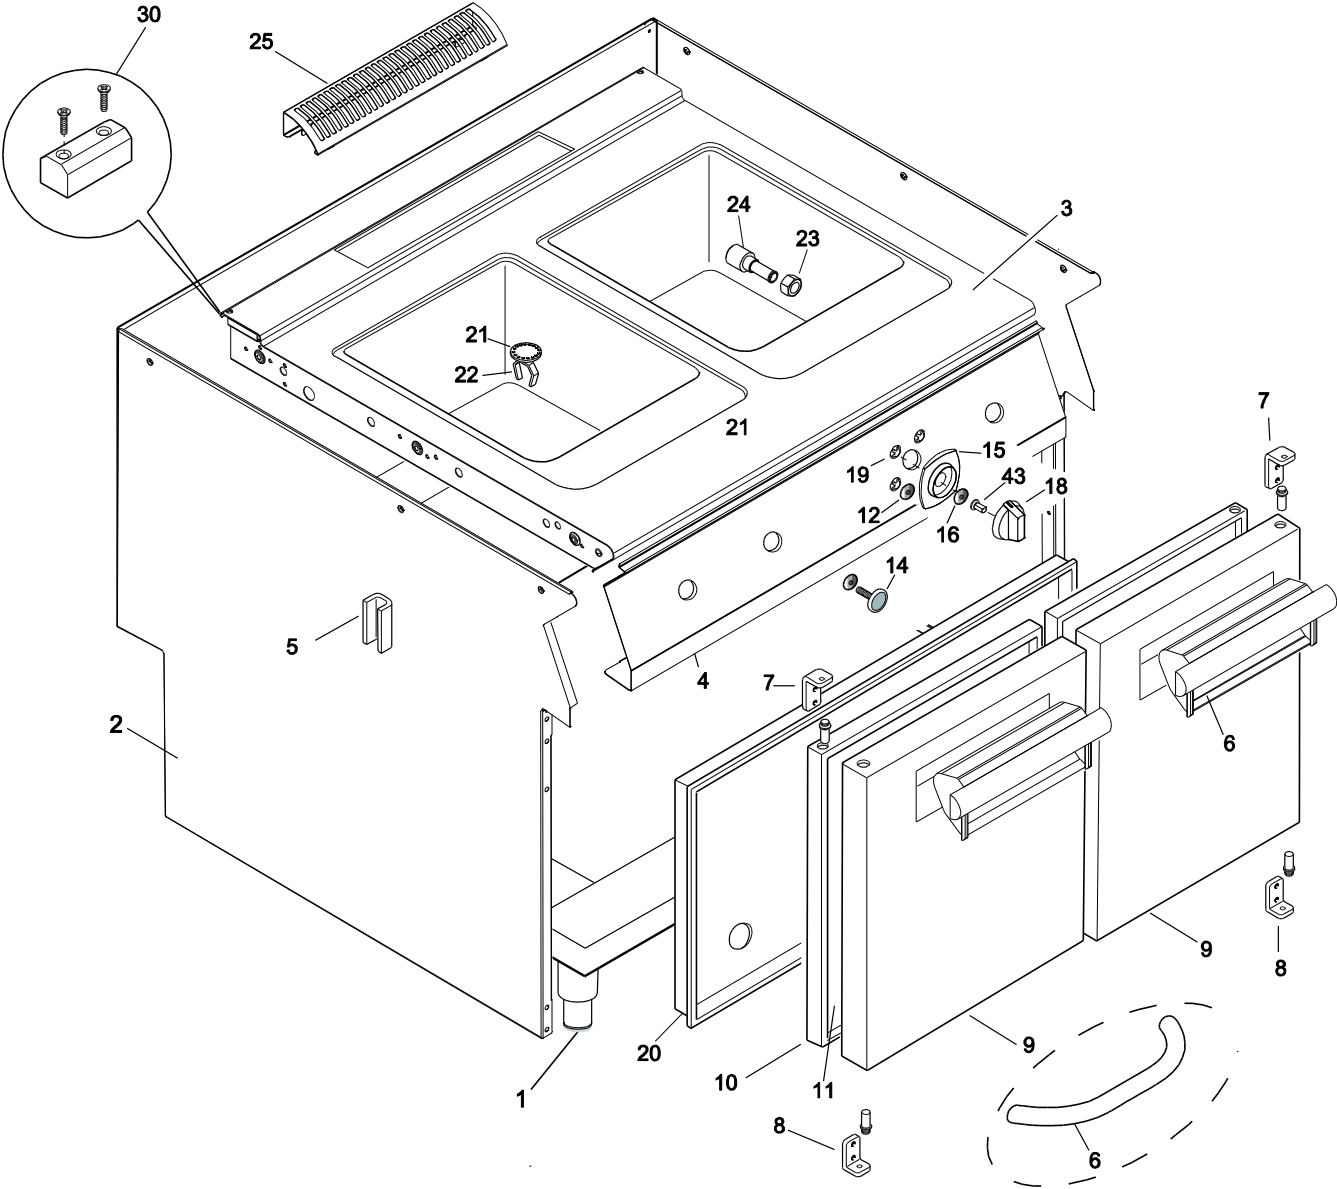

FROM SERIAL 3 38 / DA MATRICOLA 3 38

PNC	Model	Ref	Brand	Version	Notes	
371090	E7PCGD1KF0	a	ELX	GAS	1X40 LT WELL	400MM
371091	E7PCGH2KF0	b	ELX	GAS	2X40 LT WELLS	800MM
371098	E7PCED1KF0	c	ELX	EL	1X40 LT WELL	400MM
371099	E7PCEH2KF0	d	ELX	EL	2X40 LT WELLS	800MM
372090	Z7PCGD1KF0	e	ZAN	GAS	1X40 LT WELL	400MM
372091	Z7PCGH2KF0	f	ZAN	GAS	2X40 LT WELLS	800MM
372098	Z7PCED1KF0	g	ZAN	EL	1X40 LT WELL	400MM
372099	Z7PCEH2KF0	h	ZAN	EL	2X40 LT WELLS	800MM
373090	A7PCGD1KF0	i	OEM	GAS	1X40 LT WELL	400MM
373091	A7PCGH2KF0	l	OEM	GAS	2X40 LT WELLS	800MM
373098	A7PCED1KF0	m	OEM	EL	1X40 LT WELL	400MM
373099	A7PCEH2KF0	n	OEM	EL	2X40 LT WELLS	800MM
373232	A7PCGD1KFK	o	KIP	GAS	1X40 LT WELL	400MM
373233	A7PCGH2KFK	p	KIP	GAS	2X40 LT WELLS	800MM
373234	A7PCED1KFK	q	KIP	EL	1X40 LT WELL	400MM

Pag	Index	Indice	Note
2	General view	Vista Generale	
3	Idraulic circuit (water) FROM S/N 3 38 (2013) -	Componenti imp.idraulico (acqua) DA MATRICOLA S/N 3 38 (2013)	
4	Gas components	Componenti Gas	
5	Electric components	Componenti elettrici	
6	Pasta baskets	Cestelli pasta	
7	Ugelli	Nozzels	
8,9,10	Spare parts list	Lista ricambi	

Brand/Marchio: All

General view / Vista generale