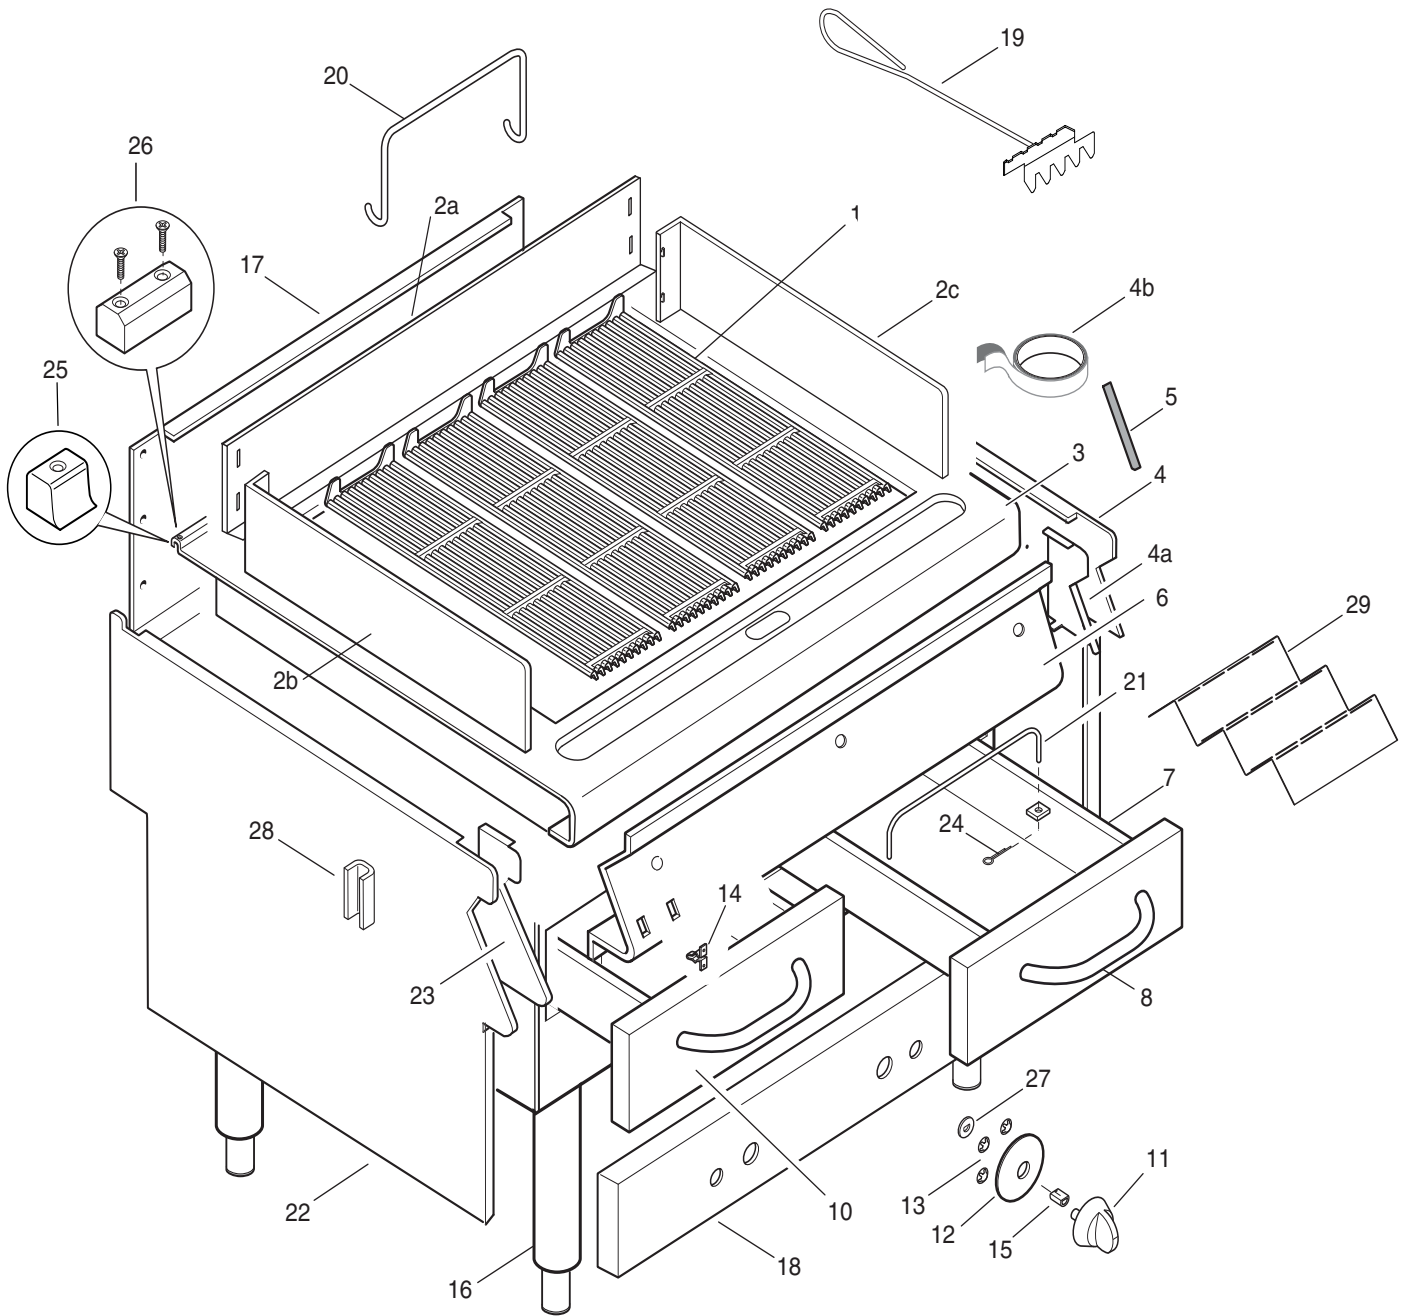

GRIGLIA GAS ED ELETTRICA N900
GAS AND ELECTRIC GRILL N900