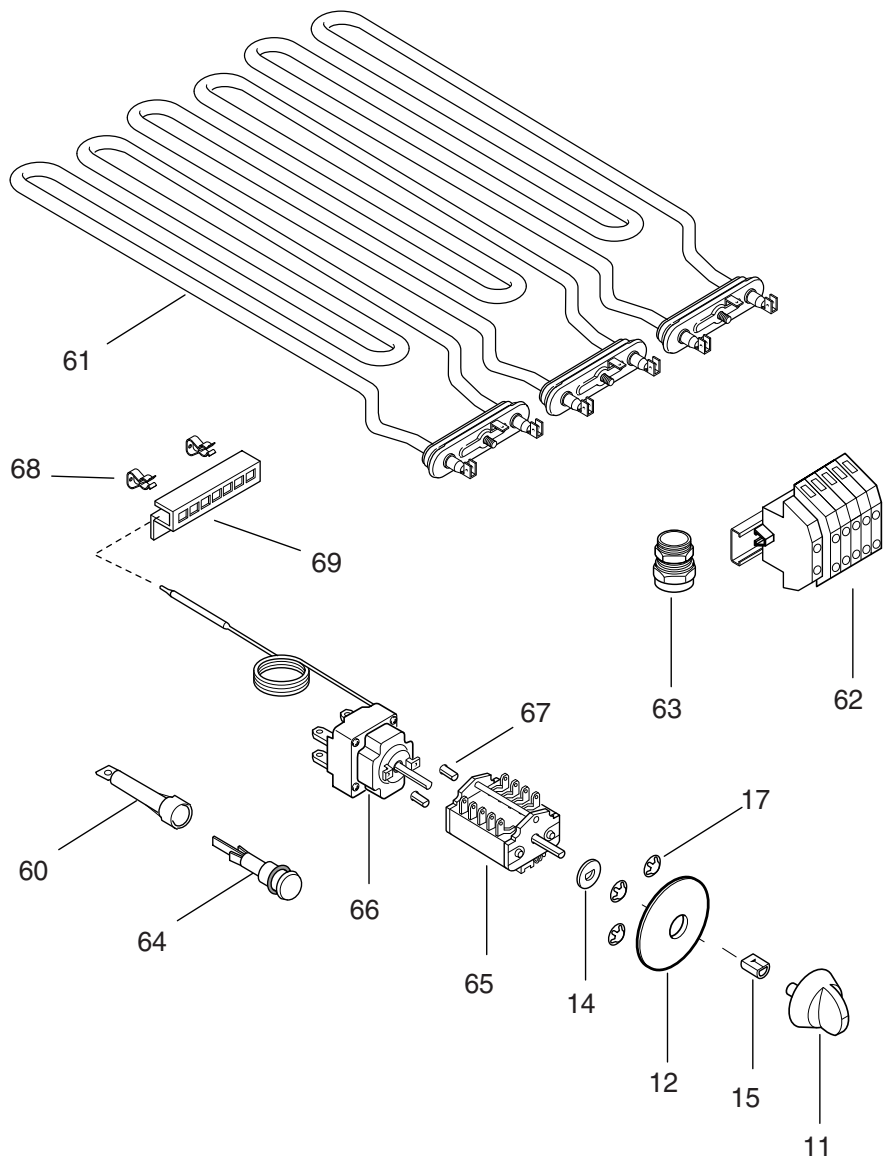

GRIGLIA ELETTRICA N900
ELECTRIC GRILL N900

**GRIGLIA GAS ED ELETTRICA N900
GAS AND ELECTRIC GRILL N900**

PNC	Model	Ref.	PNC	Model	Ref.
220 241	KGR/G1	a	220 242	KGR/G2	b
220 243	KGR/E1	e	220 244	KGR/E2	f