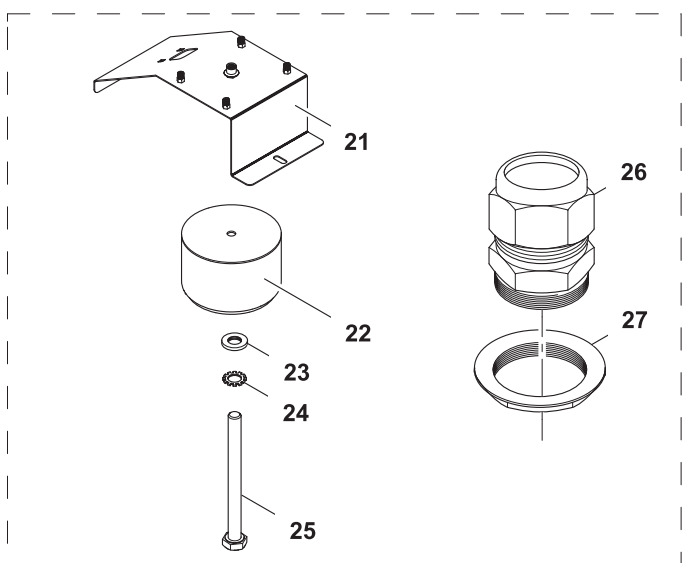

DE BAIN MARIE 1/1GN & 2/1GN
EN BAIN MARIE 1/1GN & 2/1GN

PNC	Factory Model	Ref.	Description
588086	MABAAADOAO	a	BAIN MARIE, 1/1GN, TAP BACK, 400X800X250H
588087	MABAABDOAO	a	BAIN MARIE, 1/1GN, TAP BACK, C-BOARD, 400X800X250H
588400	MABFAAEAO	b	BAIN MARIE, 1/1GN, TAP LEFT, 500X800X250H
588401	MABFABEOAO	b	BAIN MARIE, 1/1GN, TAP LEFT, C-BOARD, 500X800X250H
588402	MABGAAEOAO	c	BAIN MARIE, 1/1GN, TAP RIGHT, 500X800X250H
588403	MABGABEOAO	c	BAIN MARIE, 1/1GN, TAP RIGHT, C-BOARD, 500X800X250H
588088	MABBAAHOAO	d	BAIN MARIE, 2/1GN, TAP BACK, 800X800X250H
588089	MABBABHOAO	d	BAIN MARIE, 2/1GN, TAP BACK, C-BOARD, 800X800X250H
588552	MBBABBDOAO	e	BAIN MARIE, 1/1GN, TAP BACK, C-BOARD, 400X850X250H
588553	MBBBBBHOAO	f	BAIN MARIE, 2/1GN, TAP BACK, C-BOARD, 800X850X250H
589132	MCBAAADOAO	g	BAIN MARIE, 1/1GN, TAP BACK, 400X900X250H
589133	MCBAABDOAO	g	BAIN MARIE, 1/1GN, TAP BACK, C-BOARD, 400X900X250H
589633	MCBFAAEAO	h	BAIN MARIE, 1/1GN, TAP LEFT, 500X900X250H
589634	MCBFABEOAO	h	BAIN MARIE, 1/1GN, TAP LEFT, C-BOARD, 500X900X250H
589635	MCBGAAEOAO	i	BAIN MARIE, 1/1GN, TAP RIGHT, 500X900X250H
589636	MCBGABEOAO	i	BAIN MARIE, 1/1GN, TAP RIGHT, C-BOARD, 500X900X250H
589134	MCBBAAHOAO	j	BAIN MARIE, 2/1GN, TAP BACK, 800X900X250H
589135	MCBBABHOAO	j	BAIN MARIE, 2/1GN, TAP BACK, C-BOARD, 800X900X250H
589820	MCBAEADIDM	k	MARINE* BAIN MARIE, 1/1GN, TAP BACK, 400X900X700H
589822	MCBF AEIDM	l	MARINE* BAIN MARIE, 1/1GN, TAP LEFT, 500X900X700H
589823	MCBGAEIDM	m	MARINE* BAIN MARIE, 1/1GN, TAP RIGHT, 500X900X700H
589821	MCBBEAHIDM	n	MARINE* BAIN MARIE, 2/1GN, TAP BACK, 800X900X700H

Page	Index
2	Electrical compartment 1/1 GN
4	Electrical compartment 2/1 GN
6	Mechanical parts
8	Drain water connection
10	Mixer tap
12	H3 base (marine)

Last Updates
Ed. 01/2015

Page
1/1GN