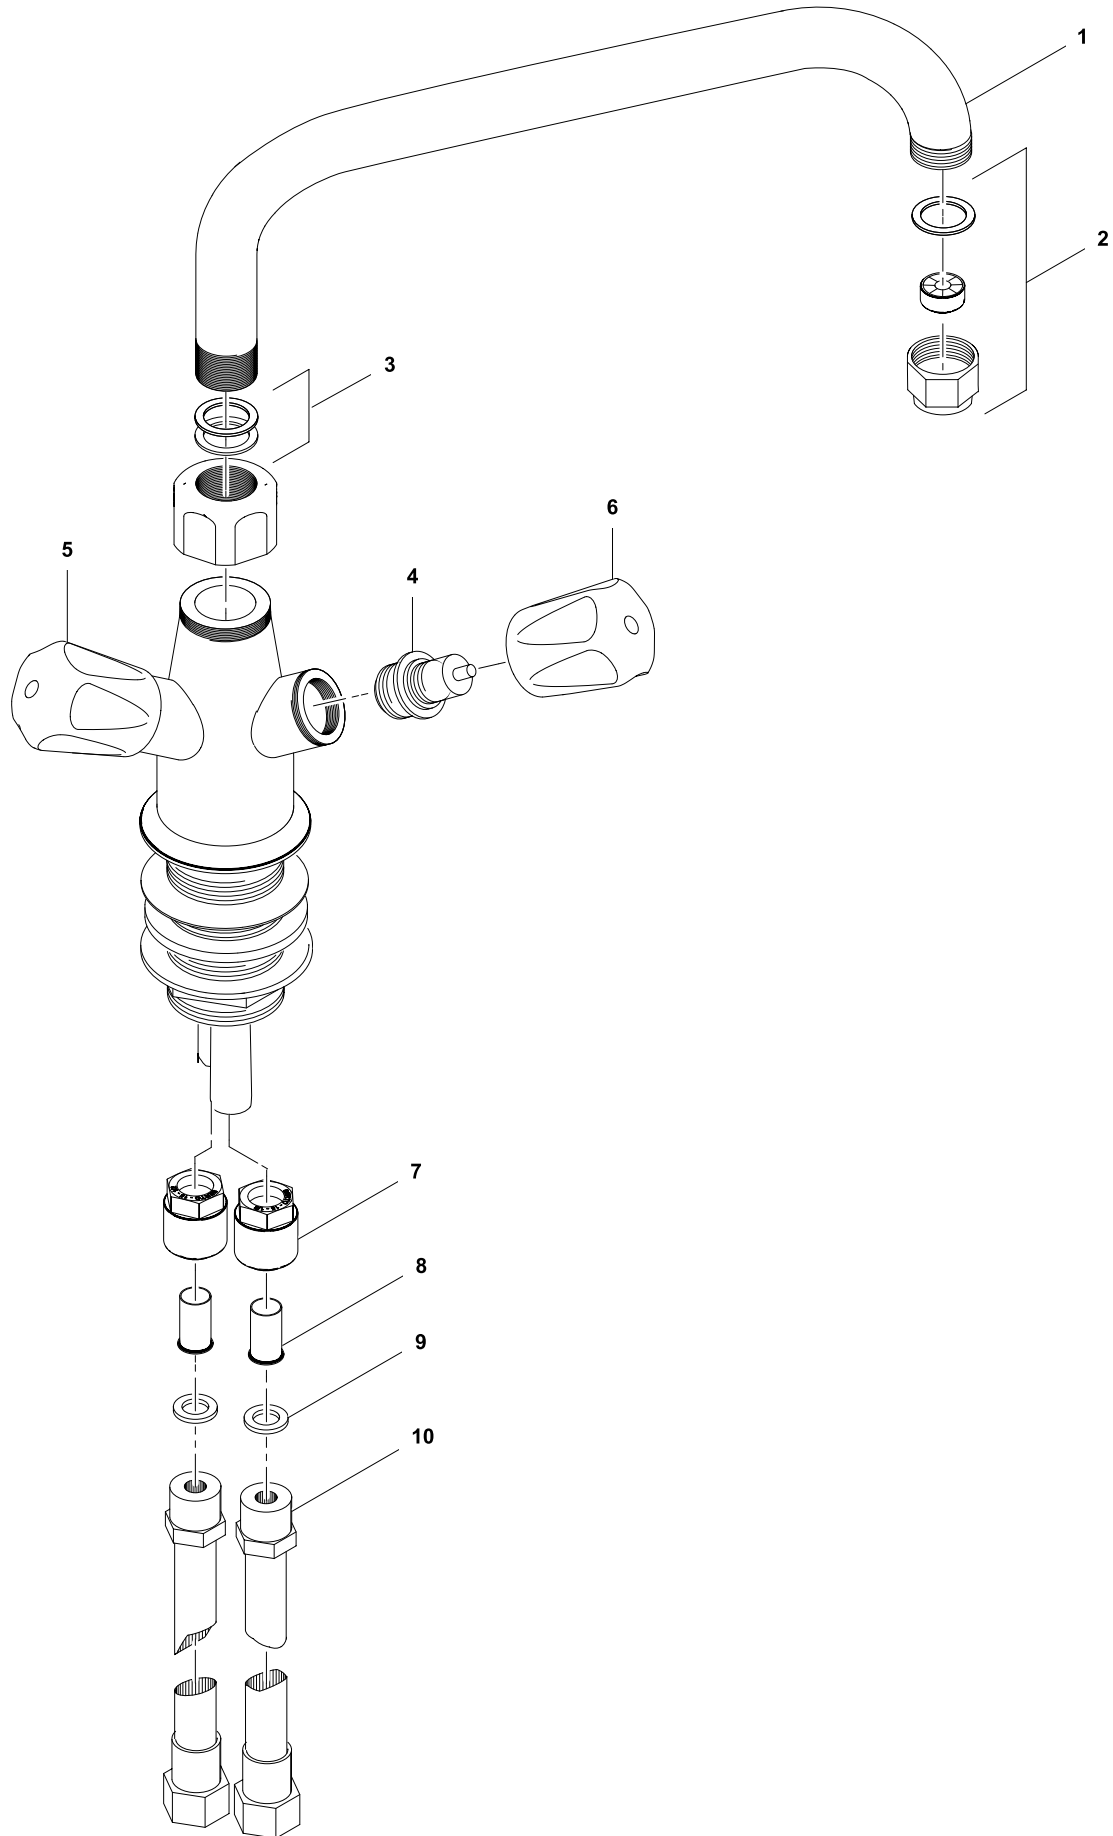

5	Alias	Code	Bezeichnung	Description	Ref.	Valid from Serial N°
	1 105 1257	OG2974	Kit Mischbatterie Klarco (Pos. 1-6)	Kit Mixer tap Klarco (pos. 1-6)	all types	
1	62.6223.07		Schwenkauslauf 3/4", 300x450mm	Swivel spout 3/4", 300x450mm	all types	
2	62.6223.01		Auslauf ohne Dripstop	Spout without drip stop	all types	
	1 105 1265	OG5273	Tropfschutz (nicht in Kit enthalten)	Drip stop (not included in kit)	all types	
3	62.6223.02		Dichtungsringe	Sealing rings	all types	
4	62.6223.03		Ventileinsatz	Valve insert	all types	
5	62.6223.04		Griff Heißwasser	Knob hot water	all types	
6	62.6223.05		Griff Kaltwasser	Knob cold water	all types	
7	1 101 2075	OKX119	Anschluss G1/2"	Connection G1/2"	all types	
8	1 101 3797	OKE129	Stützhülse Ø15	Sleeve Ø15	all types	
9	712 044481.21	OG3610	Dichtung Ø18/11	Sealing Ø18/11	all types	
10	712 344893.02	OK5363	Panzerschlauch L1100 G1/2" / R1/2"	Armored hose L1100 G1/2" / R1/2"	all types	
	1 201 1813	OG3817	Kleber LOCTIE 577	Glue LOCTITE 577	all types