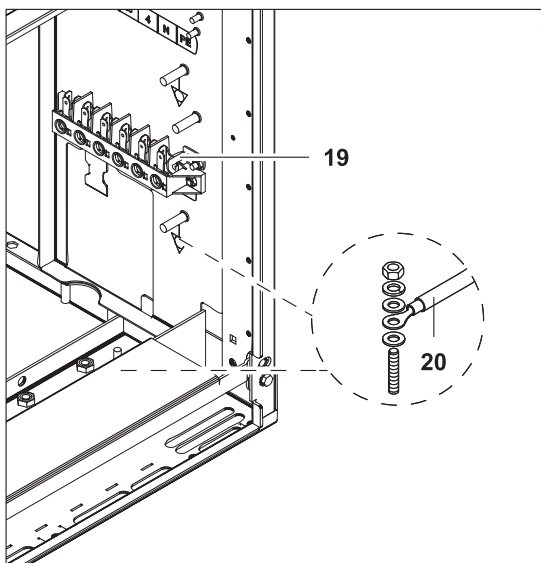

DE BAIN MARIE 1/1GN & 2/1GN
EN BAIN MARIE 1/1GN & 2/1GN

PNC	Factory Model	Ref.	Description
588086	MABAAADOAO	a	BAIN MARIE, 1/1GN, TAP BACK, 400X800X250H
588087	MABAABDOAO	a	BAIN MARIE, 1/1GN, TAP BACK, C-BOARD, 400X800X250H
588400	MABFAAEAO	b	BAIN MARIE, 1/1GN, TAP LEFT, 500X800X250H
588401	MABFABEOAO	b	BAIN MARIE, 1/1GN, TAP LEFT, C-BOARD, 500X800X250H
588402	MABGAAEOAO	c	BAIN MARIE, 1/1GN, TAP RIGHT, 500X800X250H
588403	MABGABEOAO	c	BAIN MARIE, 1/1GN, TAP RIGHT, C-BOARD, 500X800X250H
588088	MABBAAHOAO	d	BAIN MARIE, 2/1GN, TAP BACK, 800X800X250H
588089	MABBABHOAO	d	BAIN MARIE, 2/1GN, TAP BACK, C-BOARD, 800X800X250H
588552	MBBABBDOAO	e	BAIN MARIE, 1/1GN, TAP BACK, C-BOARD, 400X850X250H
588553	MBBBBBHOAO	f	BAIN MARIE, 2/1GN, TAP BACK, C-BOARD, 800X850X250H
589132	MCBAAADOAO	g	BAIN MARIE, 1/1GN, TAP BACK, 400X900X250H
589133	MCBAABDOAO	g	BAIN MARIE, 1/1GN, TAP BACK, C-BOARD, 400X900X250H
589633	MCBFAAEAO	h	BAIN MARIE, 1/1GN, TAP LEFT, 500X900X250H
589634	MCBFABEOAO	h	BAIN MARIE, 1/1GN, TAP LEFT, C-BOARD, 500X900X250H
589635	MCBGAAEOAO	i	BAIN MARIE, 1/1GN, TAP RIGHT, 500X900X250H
589636	MCBGABEOAO	i	BAIN MARIE, 1/1GN, TAP RIGHT, C-BOARD, 500X900X250H
589134	MCBBAAHOAO	j	BAIN MARIE, 2/1GN, TAP BACK, 800X900X250H
589135	MCBBABHOAO	j	BAIN MARIE, 2/1GN, TAP BACK, C-BOARD, 800X900X250H
589820	MCBAEADIDM	k	MARINE* BAIN MARIE, 1/1GN, TAP BACK, 400X900X700H
589822	MCBF AEIDM	l	MARINE* BAIN MARIE, 1/1GN, TAP LEFT, 500X900X700H
589823	MCBGAEIDM	m	MARINE* BAIN MARIE, 1/1GN, TAP RIGHT, 500X900X700H
589821	MCBBEAHIDM	n	MARINE* BAIN MARIE, 2/1GN, TAP BACK, 800X900X700H

Page	Index
2	Electrical compartment 1/1 GN
4	Electrical compartment 2/1 GN
6	Mechanical parts
8	Drain water connection
10	Mixer tap
12	H3 base (marine)

Last Updates
Ed. 01/2015

Page
1/1GN