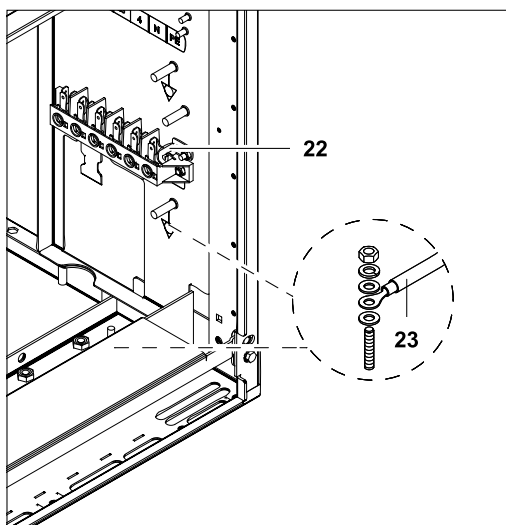

1	Alias	Code	Bezeichnung	Description	Ref.	Valid from Serial N°
1	82.3016	*	Elektrobox 400	Electrical compartment 400	1/1 GN	
2	82.3001	*	Standardventilationsbox links	Ventilation box left	1/1 GN	
3	82.3002	*	Standardventilationsbox rechts	Ventilation box right	1/1 GN	
4	712 044961.17	OKT854	Kabeltülle Ø25/Ø31/Ø35x10	Cable: sleeve Ø25/Ø31/Ø35x10	1/1 GN	
5	82.7093	056582	Halter Sicherung	Fuse holder	1/1 GN Standard	
6	712 344362.01	0G5814	Sicherung 5x20 1A	Fuse 5x20 1A	1/1 GN Standard	
7	82.9076	0G6317	Schalter off-lin 3/4 +Regler 93° +10K Poti	switch off-lin 3/4+control 93°+10K Potent	D800/900	
	1 115 1590	0G2764	Kapillarrohregler	Capillary control	D850	
8	82.9030	0G6075	DC Power supply 2V	DC Power supply 2V	D800/900	
9	82.9115.02	0G6303	Eurotas Display Bain Marie	Eurotas display Bain Marie	D800/900	
	72.5938.04	OKI362	Anzeigelampe grün	Indicator light, green	D850	
	72.5938.08	OKI364	Einsteckfassung grün/gelb Ø10mm	Lamp holder, green/yellow, Ø10mm	D850	
10	76.3011.01	0G3093	Distanzhalter 8mm	Spacer 8mm	D800/900	
11	82.1027.85	*	Bedienbl. Bain Marie W400, D800/900	Control panel Bain Marie W400, D800/900	a g k	
	82.1027.30	*	Bedienbl. Bain Marie W500, D800/900	Control panel Bain Marie W500, D800/900	b c h i l m	
	82.1049.72	*	Bedienbl. INOX Bain Marie D850	Control panel INOX Bain Marie D850	e f	
12	1 701 1072	0G6833	Senkkopfschraube M5x12	Countersunk screw M5x12	1/1 GN	
13	82.7009	0G6247	Dichtung Drehgriff	Sealing for handle	1/1 GN	
14	82.9124.05	0G6373	Drehgriff mit Adapter 0°x6.0	Handle with adapter 0°x6.0	1/1 GN	
15	87.9204	OC2228	Sicherungshalter Schurter 6.3x32 500V	Fuse holder Schurter 6.3x32 500V	1/1 GN Marine	
16	82.9171	OTTR73	Sicherung 6.3x32 0.63A 500V	Fuse 6.3x32 0.63A 500V	1/1 GN Marine	
17	75.2012.01	OK5155	Sicherungsklemme	Fuse holder terminal	1/1 GN Marine	
	75.2012.02	OT2599	Sicherungsklemme Abschlusswand	Cover for fuse holder terminal	1/1 GN Marine	
18	712 344362.01	0G5814	Sicherung 5x20 1A	Fuse 5x20 1A	1/1 GN Marine	
19	82.9065	0G6668	Klemme FV122 V/V	Terminal FV122 V/V	1/1 GN	
	82.9101		Kabel: FV122 V/V - Erdungsbolzen	Cable: FV122 V/V - ground bolt	1/1 GN	
20	82.9103	0G6424	Kabel: Haupterd draht L400 6mm²	Cable: main earthing L400 6mm²	1/1 GN	
21	82.3029	*	Halteblech	Metal support	1/1 GN Marine	
22	82.9190	0G6874	Turoidal Autotransformator	Turoidal Autotransformer	1/1 GN Marine	
23	1 701 4003	0G3659	Unterlegscheibe M6	Washer M6	1/1 GN Marine	
24	1 701 5051	0G6753	Fächerscheibe M6	Fan washer M6	1/1 GN Marine	
25	1 701 2599	OK4604	Sechskantschraube M6x70	Hex bolt M6x70	1/1 GN Marine	
26	82.2810	0G6875	Kabelverschraubung PG16	Cable gland PG16	1/1 GN Marine	
27	82.9225		Gegenmutter PG16	Lock nut PG16	1/1 GN Marine	
	82.9100		Kabel: Potentiometer - Display L200	Cable: Potentiometer - Display L200	D800/900	
	82.9110		Kabel: Transformator - Display L450	Cable: Transformer - Display L450	D800/900	
	82.9108		Kabel: XO - Schalter - Transformator	Cable: XO - Switch - Transformer	D800/900	
	82.9109.01		Kabel: Schalter - Heizungen 1/IGN BM	Cable: Switch - Heating 1/IGN BM	1/1 GN	
	82.9231		Kabel: Bain Marie D850	Cable: Bain Marie D850	D850	
	82.9197		Kabel: Bain Marie 1/IGN Marine	Cable: Bain Marie 1/IGN Marine	1/1 GN Marine