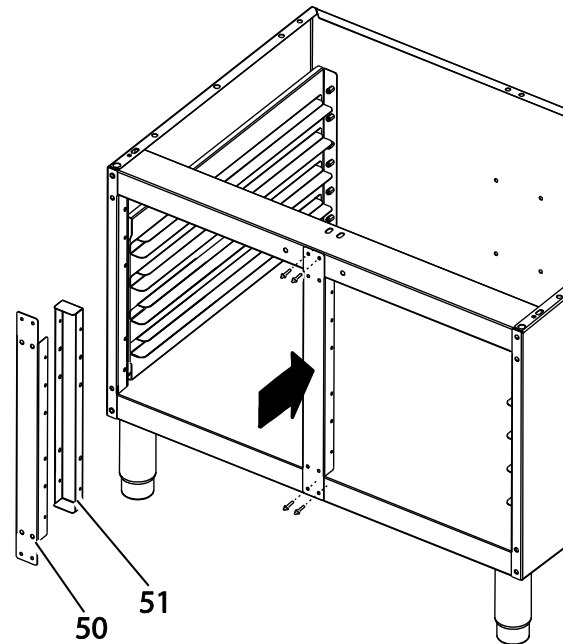

**DRAWERS 206328 206318 206360 700MM DEPTH**  
**DRAWERS 206333 206334 206361 900MM DEPTH**

Pos	Spare Code	Factory Code	Descrizione	Description	Ref. /Notes
20	<a href="#">0C7845</a>	835875Z00	GUIDE CASSETTO con rulliera ( 1 coppia)	DRAWER GUIDE with rollers (1 pair)	700 & 900
21	<a href="#">0TTU15</a>	50289C902	SUPPORTO GUIDE SX	GUIDE SUPPORT (LEFT SIDE)	700
21	<a href="#">0C9208</a>	50289CD01	SUPPORTO GUIDE SX	GUIDE SUPPORT (LEFT SIDE)	900
21	<a href="#">0TTU14</a>	50289CA02	SUPPORTO GUIDE DX	GUIDE SUPPORT (RIGHT SIDE)	700
21	<a href="#">0C8428</a>	50289CC01	SUPPORTO GUIDE DX	GUIDE SUPPORT (RIGHT SIDE)	900
22	<a href="#">0C9841</a>	85089DK00	CASSETTO CON GUIDE	DRAWER WITH GUIDES	700&900 Pos 20 included Pos 24 not included
23	<a href="#">0C8769</a>	54887AH00	MANIGLIA	DRAWER HANDLE	ELUX
23	<a href="#">0C8190</a>	54887A801	MANIGLIA	DRAWER HANDLE	ZAN
23	<a href="#">0C7175</a>	548876R02	MANIGLIA	DRAWER HANDLE	OEM
24	*	5038A5T00	FRONTALE CASSETTO	DRAWER FRONT PANEL	
24	*	5038A5S00	CONTROCASSETTO	DRAWER FRONT PANEL (BACK SIDE)	
25	<a href="#">052126</a>	214442702	INSERTO FILETTATO	SUPPORT STOPPER	4PCS LEFT 4PSC RIGHT

From Ser. Nr.  
Up to Ser. Nr.

Ed. document publication . 2015 - 07  
Ed. page revision 2015 - 07

Page 4

**Doc. N°**  
**59785U600**

**206257 700MM DEPTH**  
**206145 900MM DEPTH**

**206245 SUPPORT**

Pos	Spare Code	Factory Code	Descrizione	Description	Ref. /Notes
50	*	83089HW00	MONTANTE CENTRALE	CENTRAL SUPPORT	
51	*	528855800	CHIUSURA POSTERIORE MONT. CENT.	BACK COVER CENT. SUPP.	
52	052126	214442702	INSERTO FILETTATO	SUPPORT STOPPER	2PCS LEFT 2PSC RIGHT
53	*	85089K901	ASSIEME SUPPORTO SX	SUPPORT STRUCTURE	700mm LEFT
	*	85089K801	ASSIEME SUPPORTO DX	SUPPORT STRUCTURE	700mm RIGHT
	*	853877702	ASSIEME SUPPORTO SX	SUPPORT STRUCTURE	900mm LEFT
	*	853877802	ASSIEME SUPPORTO DX	SUPPORT STRUCTURE	900mm RIGHT
From Ser. Nr. Up to Ser. Nr.			Ed. document publication . 2015 – 07 Ed. page revision 2015 - 07	Page 5	<b>Doc. N°</b> <b>59785U600</b>