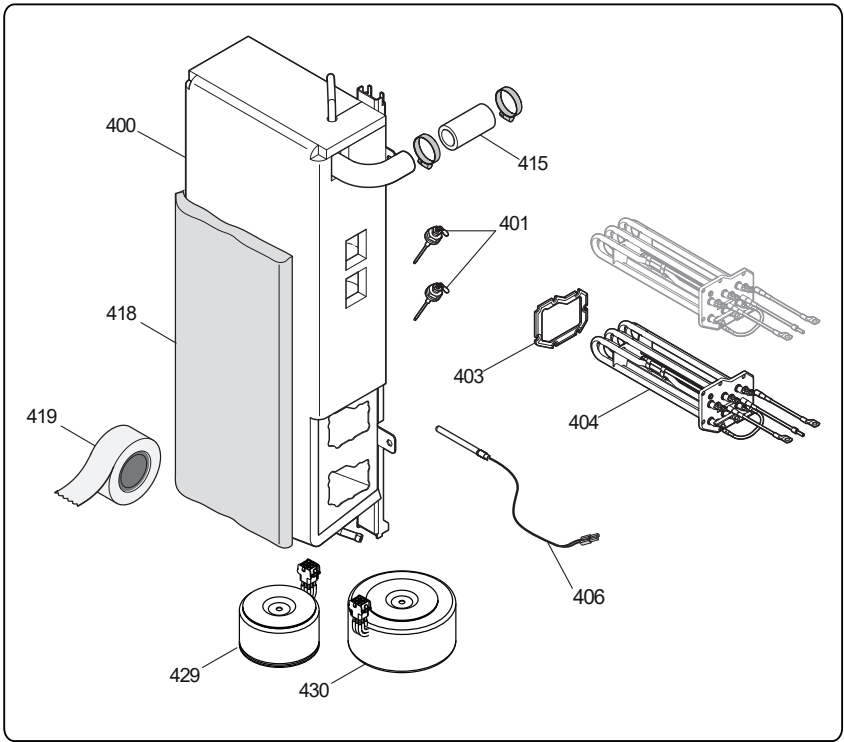

432 PLASTIC PIPES

431 STEEL PIPES