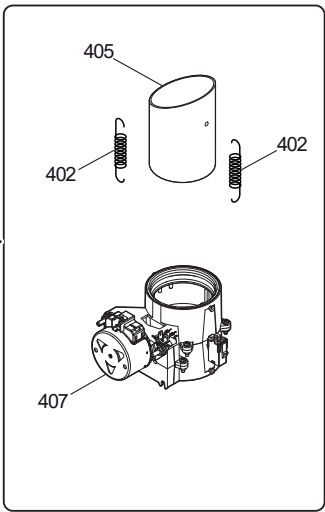

432 PLASTIC PIPES

431 STEEL PIPES