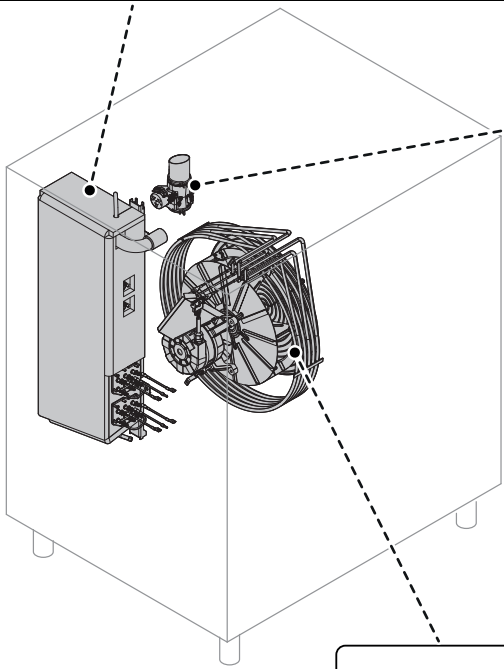

432 PLASTIC PIPES

431 STEEL PIPES