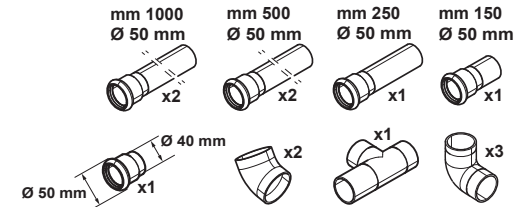

432 PLASTIC PIPES