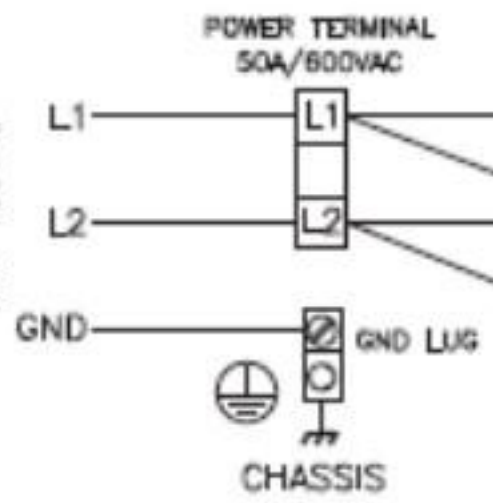

1PH-100VAC

WATER TANK

WIRING, 1401.00150.00
 CBS-1131-XV+, (L1, L2 + GND)
 120VAC HEATER

1PH
200-240VAC

POWER TERMINAL
50A/600VAC

POWER SWITCH
16A/250VAC

CONTROL BOARD

POWER SUPPLY 24VAC

WATER TANK

THERMAL FUSES 230°F
25A OR 40A/240VAC

TANK HEATERS

WIRING, 1401.00139.00
CBS-1132-XV+, (L1, L2 + GND)
2 HEATERS

- CN7
- CN8
- CN4
- T1
- CN9
- LLC_H
- CN10
- BBR_L
- BYP_R
- BREW_R
- 24V
- BBR_L
- BYP_L
- BREW_L
- 24V
- CN3
- V_FILL
- HEATER
- CN6
- BBT
- CN5
- GND
- 5V
- 24V
- CN1
- BLACK
- RED
- YELLOW

- BB SENSOR RIGHT
- BBEN VALVE RIGHT
- BB SENSOR LEFT
- BBEN VALVE LEFT
- FILL VALVE

BLACK (WHITE)
RED

RED
BLACK
BLACK

RED
RED
RED

BLACK
BLACK

BLACK

BLACK
RED
BLACK
RED