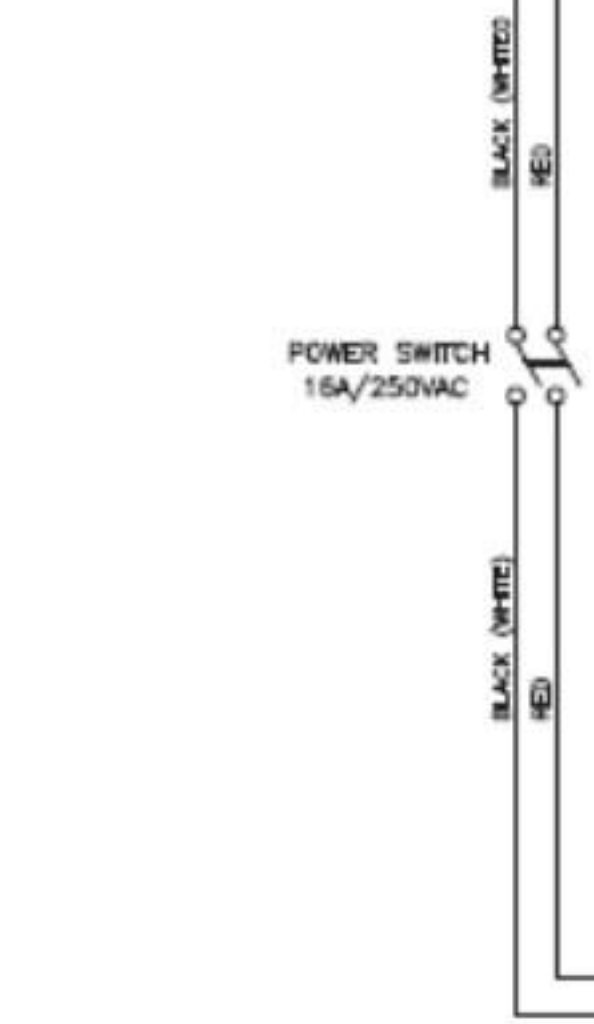

1PH-100VAC

WATER TANK

WIRING, 1401.00150.00
 CBS-1131-XV+, (L1, L2 + GND)
 120VAC HEATER

1PH
200-240VAC

POWER TERMINAL
50A/600VAC

POWER SWITCH
16A/250VAC

CONTROL BOARD

POWER SUPPLY 24VAC

- BB SENSOR RIGHT
- BBEN VALVE RIGHT
- BB SENSOR LEFT
- BBEN VALVE LEFT
- FILL VALVE

BLACK (WHITE)
RED

RED
BLACK
BLACK

RED
RED
RED

BLACK
BLACK

BLACK

BLACK
RED
BLACK
RED