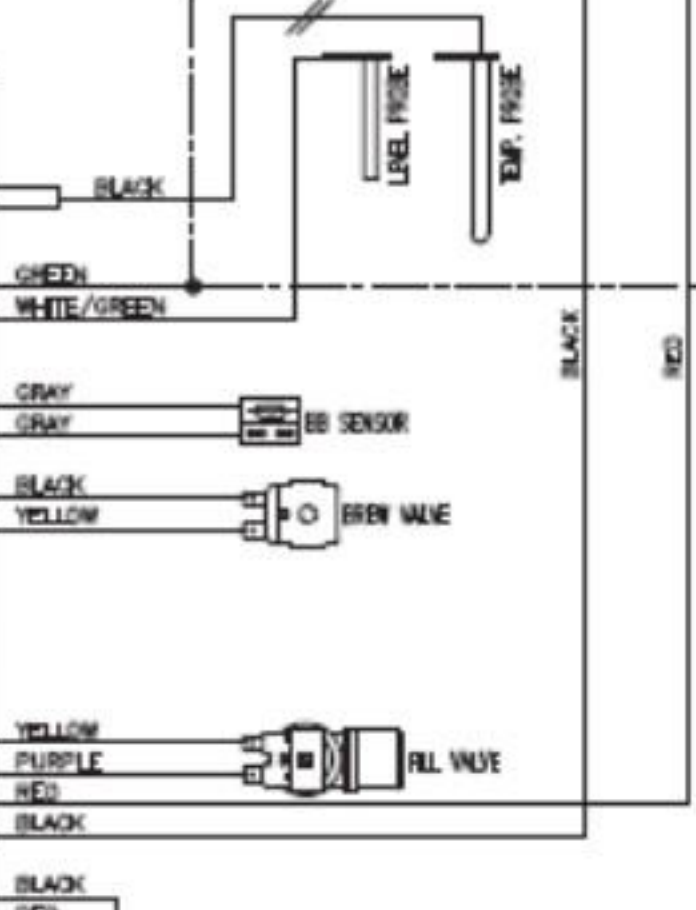

1PH-100VAC

WATER TANK

WIRING, 1401.00150.00
 CBS-1131-XV+, (L1, L2 + GND)
 120VAC HEATER

1PH
200-240VAC

POWER TERMINAL
50A/600VAC

POWER SWITCH
16A/250VAC

CONTROL BOARD

POWER SUPPLY 24VAC

- BB SENSOR RIGHT
- BBEN VALVE RIGHT
- BB SENSOR LEFT
- BBEN VALVE LEFT
- FILL VALVE

BLACK (WHITE)
RED

RED
BLACK
BLACK

RED
RED
RED

BLACK
BLACK

BLACK

BLACK
RED
BLACK
RED