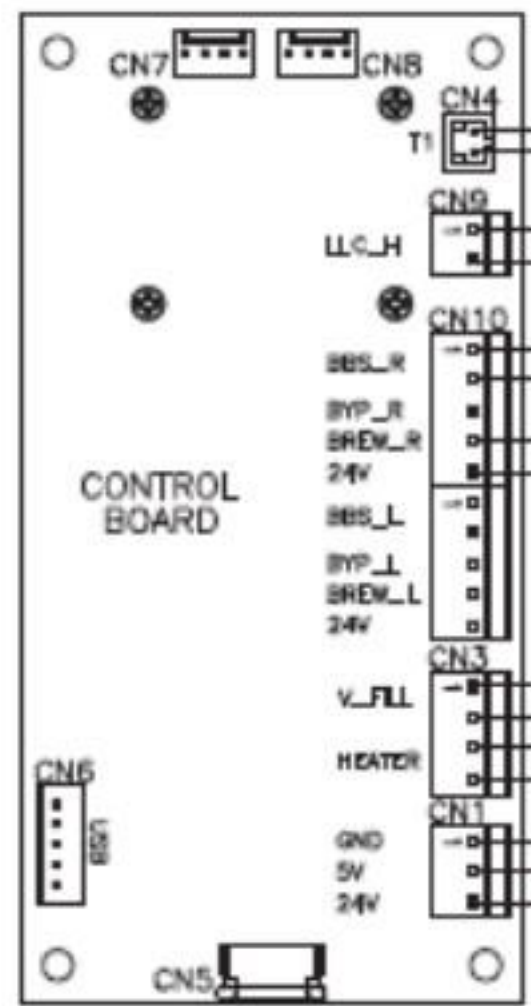

1PH-100VAC

WATER TANK

WIRING, 1401.00150.00
 CBS-1131-XV+, (L1, L2 + GND)
 120VAC HEATER

1PH
200-240VAC

POWER TERMINAL
50A/600VAC

POWER SWITCH
16A/250VAC

CONTROL BOARD

POWER SUPPLY 24VAC

WATER TANK

THERMAL FUSES 230°F
25A OR 40A/240VAC

TANK HEATERS

WIRING, 1401.00139.00
CBS-1132-XV+, (L1, L2 + GND)
2 HEATERS

- CN7
- CN8
- CN4
- T1
- CN9
- LLC_H
- CN10
- BBR_L
- BYP_R
- BREW_R
- 24V
- BBR_L
- BYP_L
- BREW_L
- 24V
- CN3
- V_FILL
- HEATER
- CN6
- BBT
- CN5
- GND
- 5V
- 24V
- CN1
- BLACK
- RED
- YELLOW

- BB SENSOR RIGHT
- BBEN VALVE RIGHT
- BB SENSOR LEFT
- BBEN VALVE LEFT
- FILL VALVE

BLACK (WHITE)
RED

RED
BLACK
BLACK

RED
RED
RED

BLACK
BLACK

BLACK

BLACK
RED
BLACK
RED