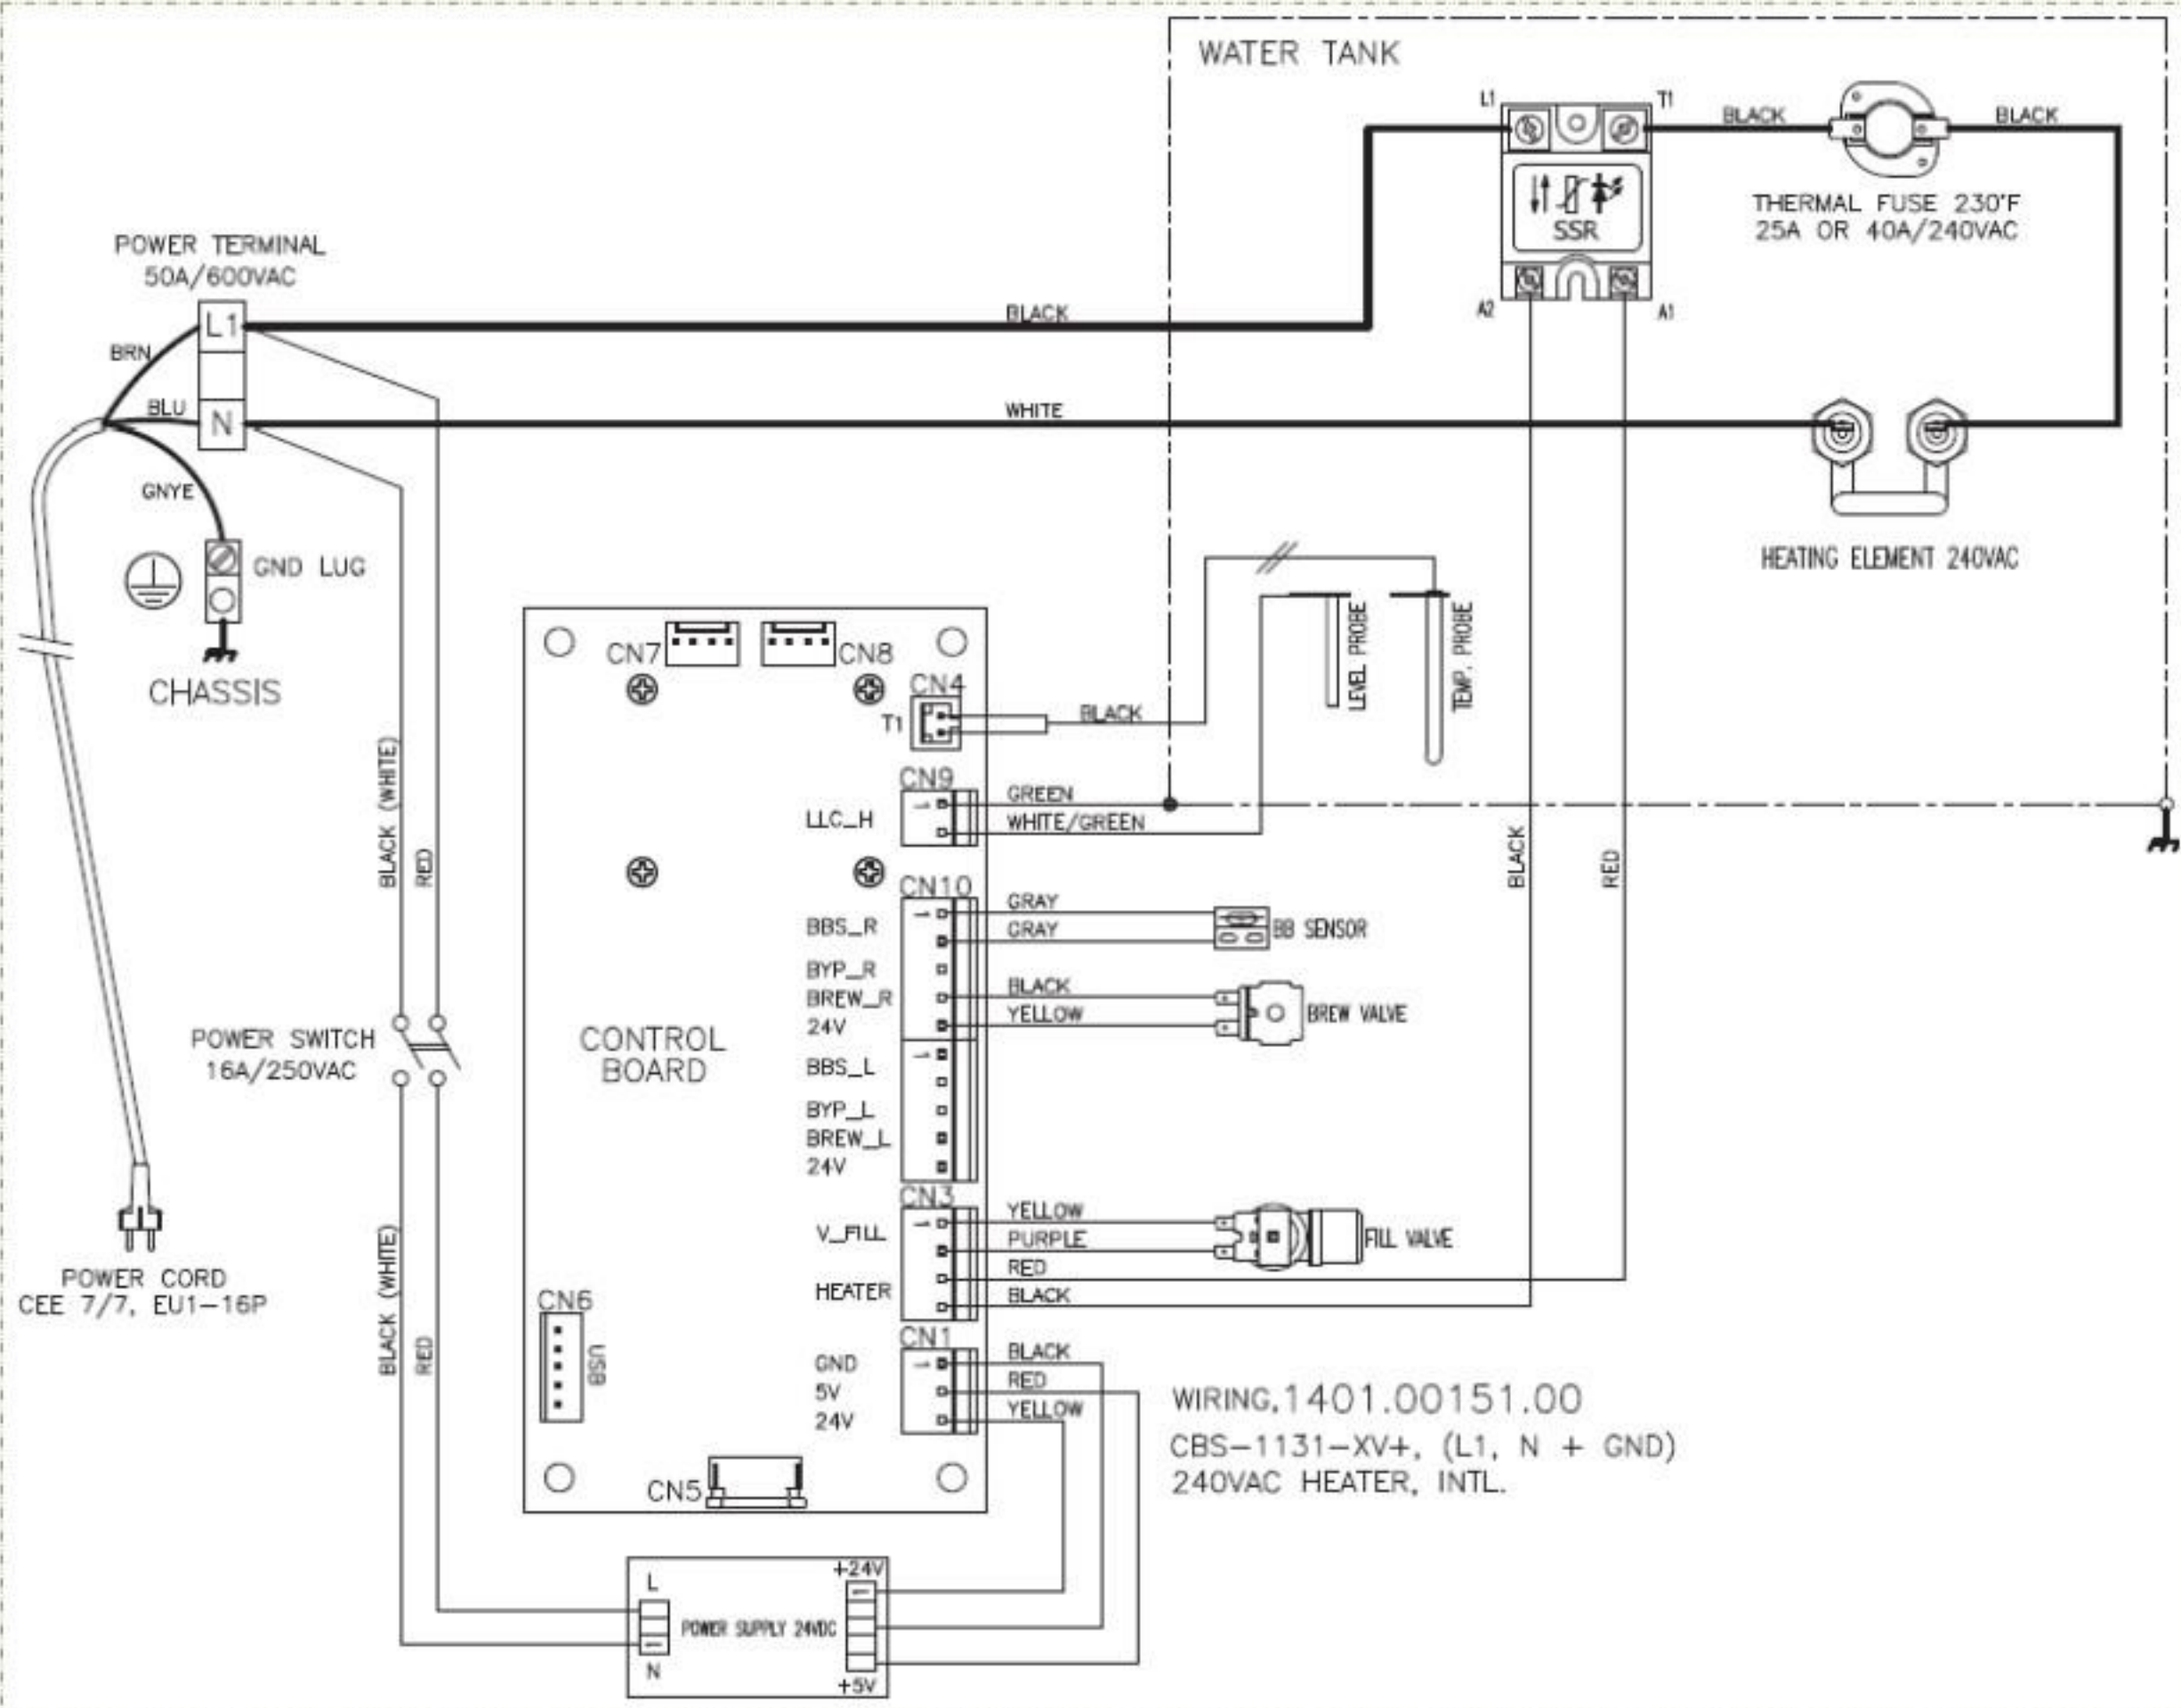

1PH-100VAC

WATER TANK

WIRING, 1401.00150.00
 CBS-1131-XV+, (L1, L2 + GND)
 120VAC HEATER

1PH
200-240VAC

POWER TERMINAL
50A/600VAC

POWER SWITCH
16A/250VAC

CONTROL BOARD

POWER SUPPLY 24VAC

WATER TANK

THERMAL FUSES 230°F
25A OR 40A/240VAC

TANK HEATERS

WIRING, 1401.00139.00
CBS-1132-XV+, (L1, L2 + GND)
2 HEATERS

- CN7
- CN8
- CN4
- T1
- CN9
- LLC_H
- CN10
- BBR_L
- BYP_R
- BREW_R
- 24V
- BBR_L
- BYP_L
- BREW_L
- 24V
- CN3
- V_FILL
- HEATER
- CN6
- BBT
- CN5
- GND
- 5V
- 24V
- CN1
- BLACK
- RED
- YELLOW

- BB SENSOR RIGHT
- BBEN VALVE RIGHT
- BB SENSOR LEFT
- BBEN VALVE LEFT
- FILL VALVE

BLACK (WHITE)
RED

RED
BLACK
BLACK

RED
RED
RED

BLACK
BLACK

BLACK

BLACK
RED
BLACK
RED