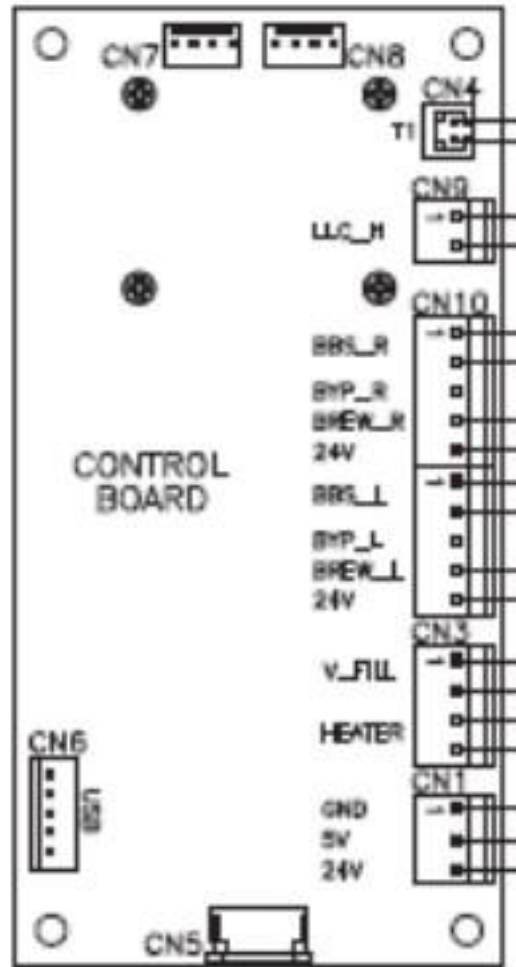

1PH-100VAC

WATER TANK

WIRING, 1401.00150.00
 CBS-1131-XV+, (L1, L2 + GND)
 120VAC HEATER

1PH
200-240VAC

POWER TERMINAL
50A/600VAC

POWER SWITCH
16A/250VAC

CONTROL BOARD

POWER SUPPLY 24VAC

WATER TANK

THERMAL FUSES 230°F
25A OR 40A/240VAC

TANK HEATERS

WIRING, 1401.00139.00
CBS-1132-XV+, (L1, L2 + GND)
2 HEATERS

- CN7
- CN8
- CN4
- T1
- CN9
- LLC_H
- CN10
- BBR_L
- BYP_R
- BREW_R
- 24V
- BBR_L
- BYP_L
- BREW_L
- 24V
- CN3
- V_FILL
- HEATER
- CN6
- BBT
- CN5
- GND
- 5V
- 24V
- CN1
- BLACK
- RED
- YELLOW

- BB SENSOR RIGHT
- BBEN VALVE RIGHT
- BB SENSOR LEFT
- BBEN VALVE LEFT
- FILL VALVE

BLACK (WHITE)
RED

RED
BLACK
BLACK

RED
RED
RED

BLACK
BLACK

BLACK

BLACK
RED
BLACK
RED