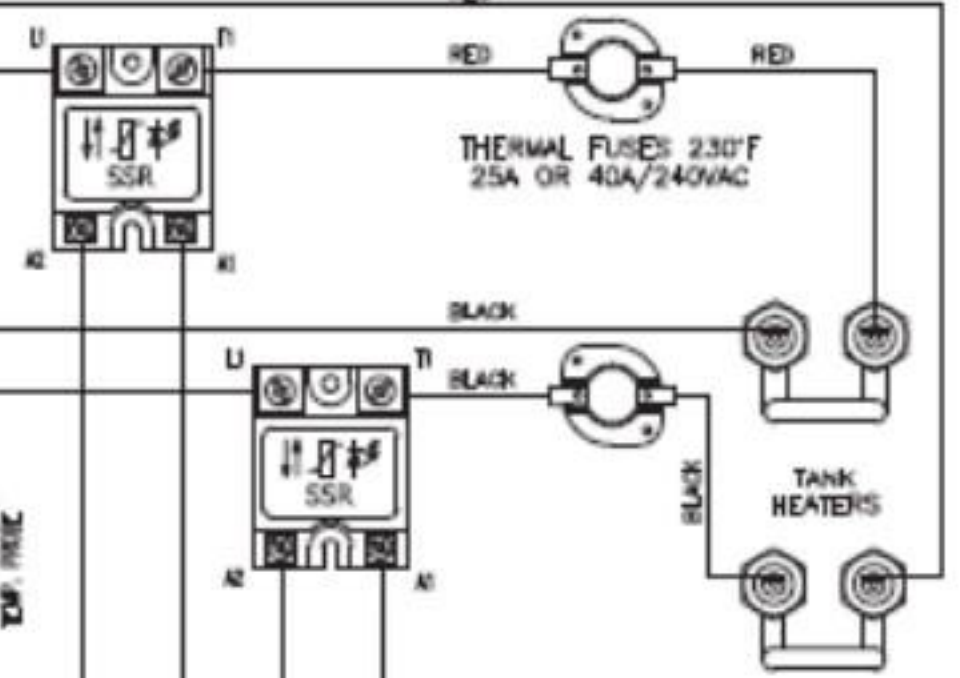

1PH-100VAC

WATER TANK

WIRING, 1401.00150.00
 CBS-1131-XV+, (L1, L2 + GND)
 120VAC HEATER

1PH
200-240VAC

POWER TERMINAL
50A/600VAC

POWER SWITCH
16A/250VAC

CONTROL BOARD

POWER SUPPLY 24VAC

WATER TANK

THERMAL FUSES 230°F
25A OR 40A/240VAC

TANK HEATERS

WIRING, 1401.00139.00
CBS-1132-XV+, (L1, L2 + GND)
2 HEATERS

- CN7
- CN8
- CN4
- T1
- CN9
- LLC_H
- CN10
- BBR_L
- BYP_R
- BREW_R
- 24V
- BBR_L
- BYP_L
- BREW_L
- 24V
- CN3
- V_FILL
- HEATER
- CN6
- BBT
- CN5
- GND
- 5V
- 24V
- CN1
- BLACK
- RED
- YELLOW

- BB SENSOR RIGHT
- BBEN VALVE RIGHT
- BB SENSOR LEFT
- BBEN VALVE LEFT
- FILL VALVE

BLACK (WHITE)
RED

RED
BLACK
BLACK

RED
RED
RED

BLACK
BLACK

BLACK

BLACK
RED
BLACK
RED