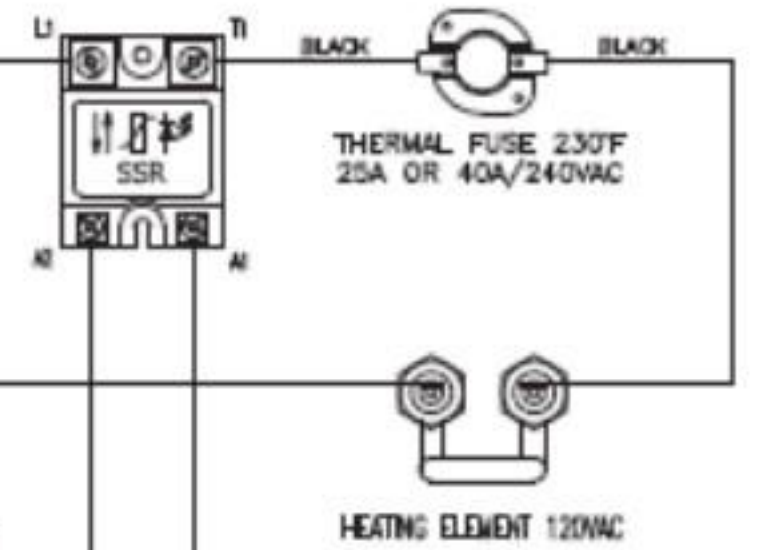

1PH-100VAC

WATER TANK

WIRING, 1401.00150.00
 CBS-1131-XV+, (L1, L2 + GND)
 120VAC HEATER

1PH
200-240VAC

POWER TERMINAL
50A/600VAC

POWER SWITCH
16A/250VAC

CONTROL BOARD

POWER SUPPLY 24VAC

- BB SENSOR RIGHT
- BBEN VALVE RIGHT
- BB SENSOR LEFT
- BBEN VALVE LEFT
- FILL VALVE

BLACK (WHITE)
RED

RED
BLACK
BLACK

RED
RED
RED

BLACK
BLACK

BLACK

BLACK
RED
BLACK
RED