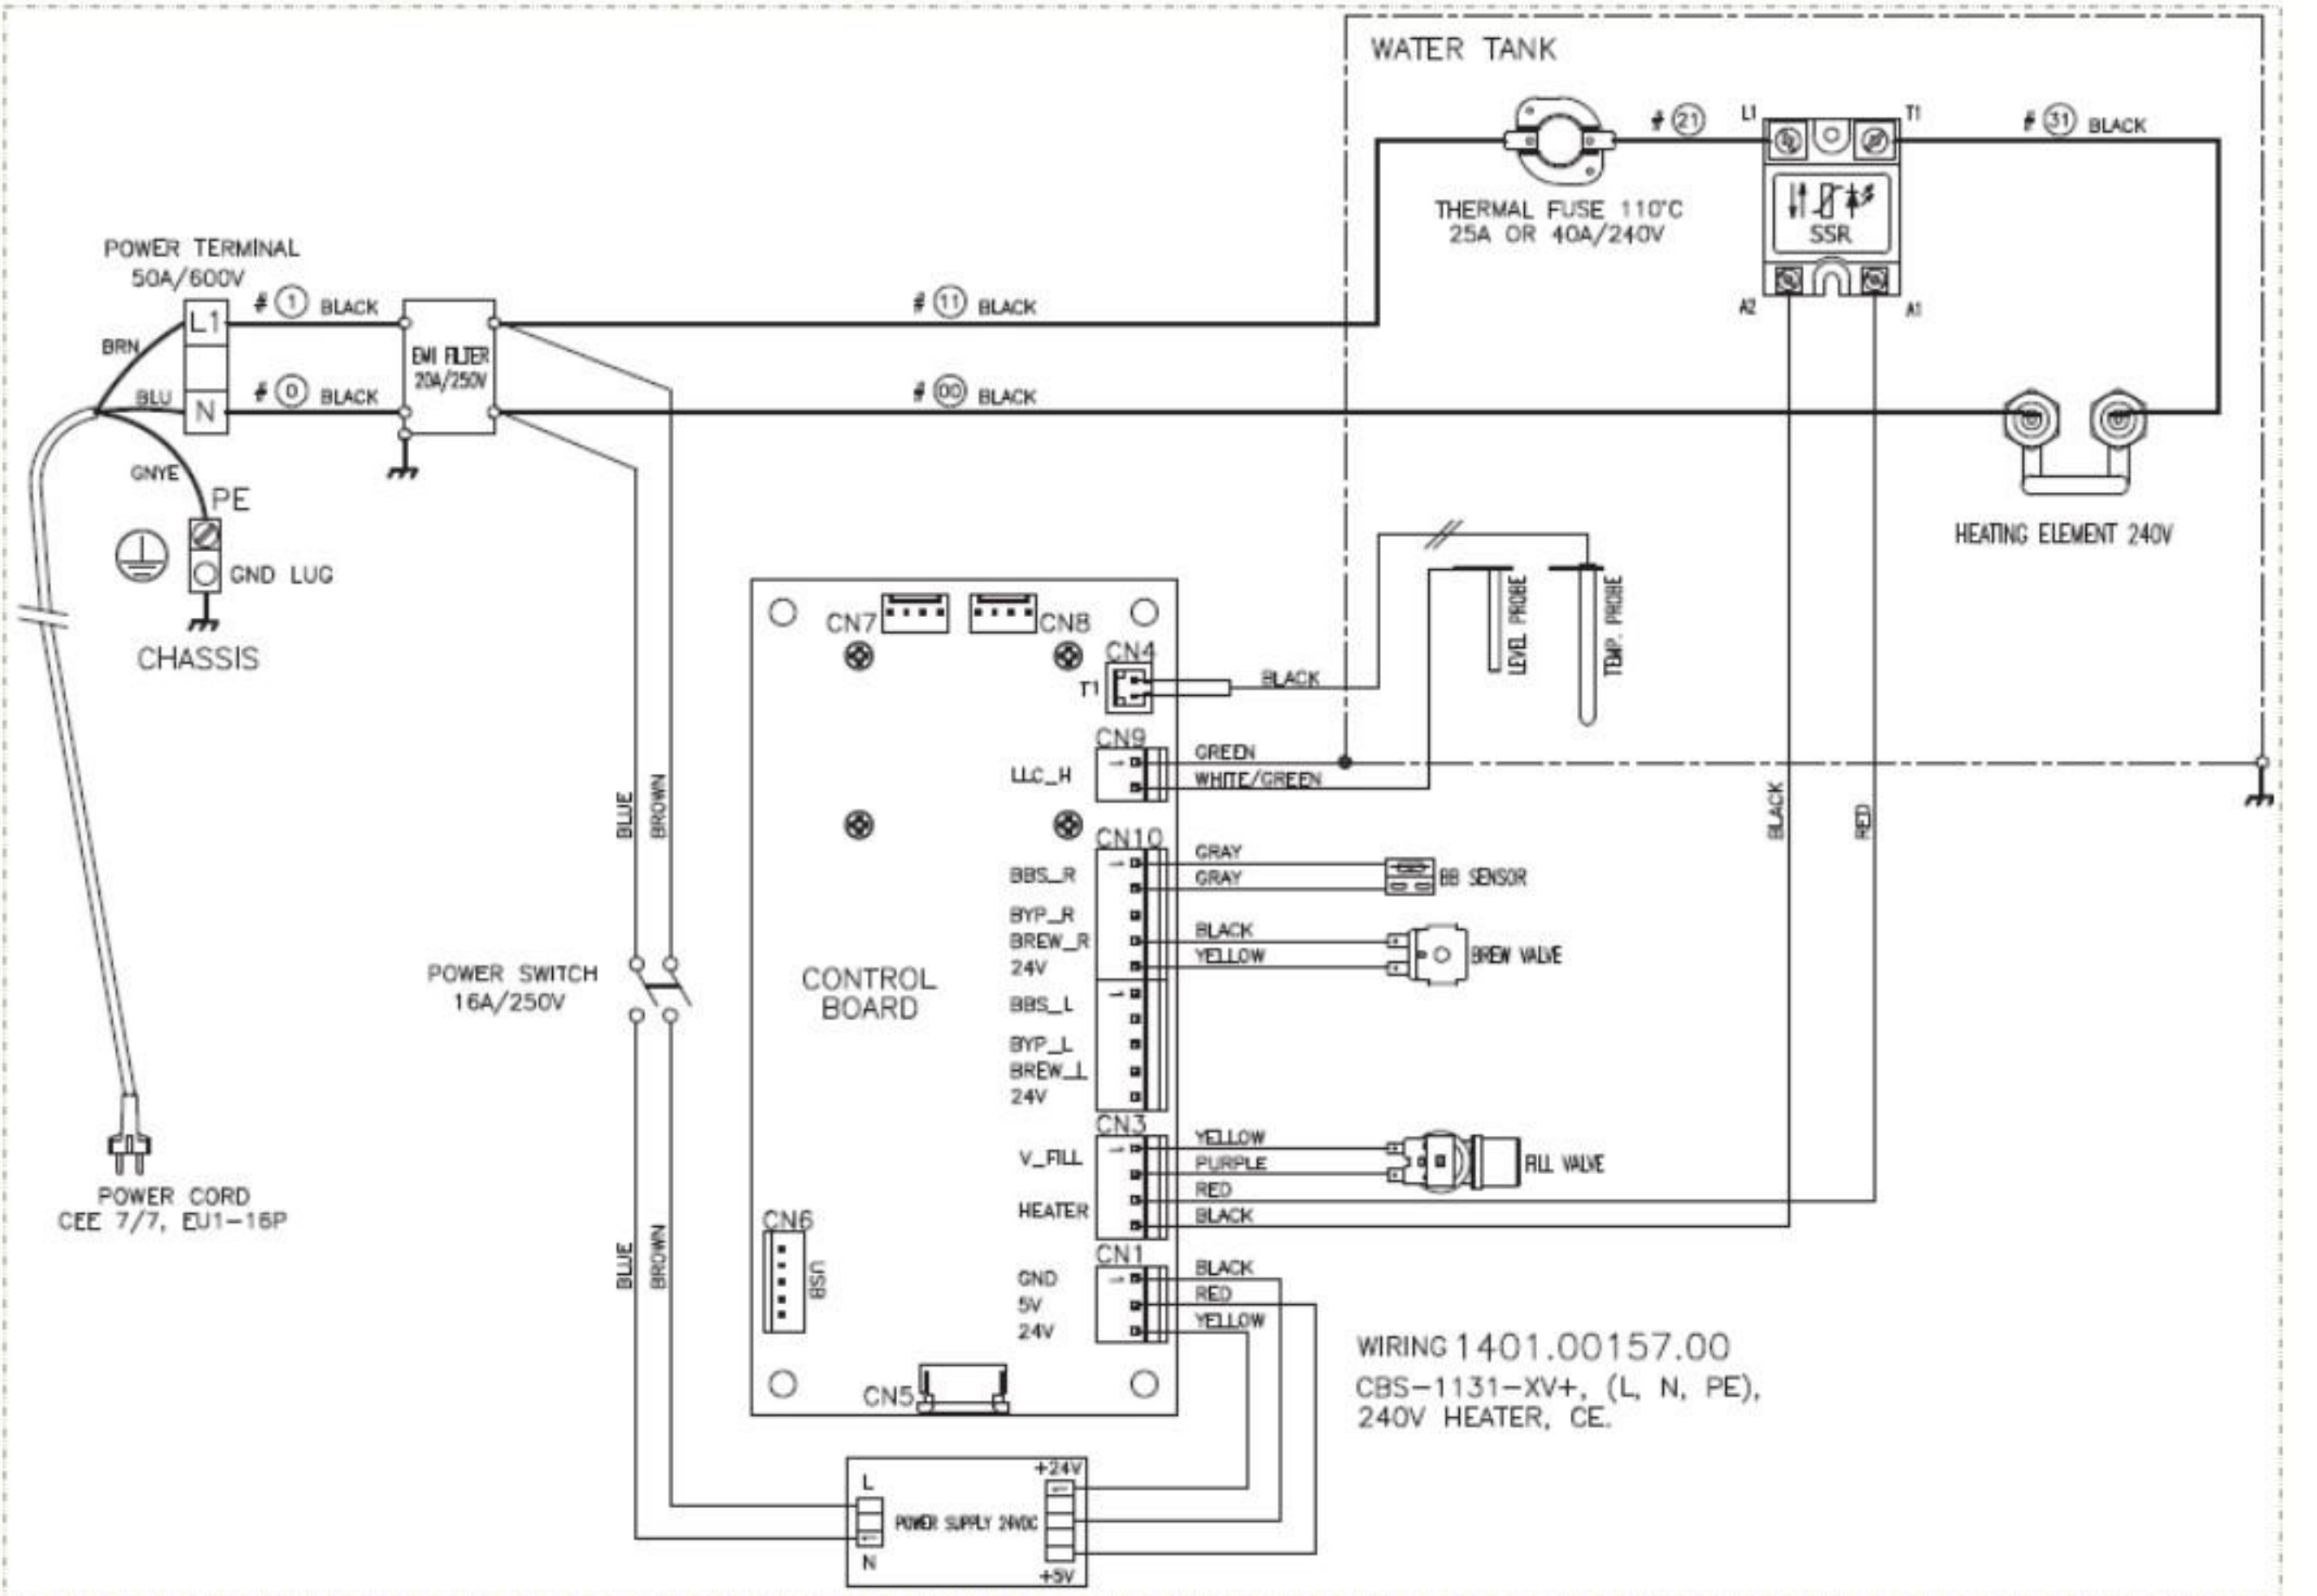

1PH-100VAC

WATER TANK

WIRING, 1401.00150.00
 CBS-1131-XV+, (L1, L2 + GND)
 120VAC HEATER

1PH
200-240VAC

POWER TERMINAL
50A/600VAC

POWER SWITCH
16A/250VAC

CONTROL BOARD

POWER SUPPLY 24VAC

WATER TANK

THERMAL FUSES 230°F
25A OR 40A/240VAC

TANK HEATERS

WIRING, 1401.00139.00
CBS-1132-XV+, (L1, L2 + GND)
2 HEATERS

- CN7
- CN8
- CN4
- T1
- CN9
- LLC_H
- CN10
- BBR_L
- BYP_R
- BREW_R
- 24V
- BBR_L
- BYP_L
- BREW_L
- 24V
- CN3
- V_FILL
- HEATER
- CN6
- BBT
- CN5
- GND
- 5V
- 24V
- CN1
- BLACK
- RED
- YELLOW

- BB SENSOR RIGHT
- BBEN VALVE RIGHT
- BB SENSOR LEFT
- BBEN VALVE LEFT
- FILL VALVE

BLACK (WHITE)
RED

RED
BLACK
BLACK

RED
RED
RED

BLACK
BLACK

BLACK

BLACK
RED
BLACK
RED