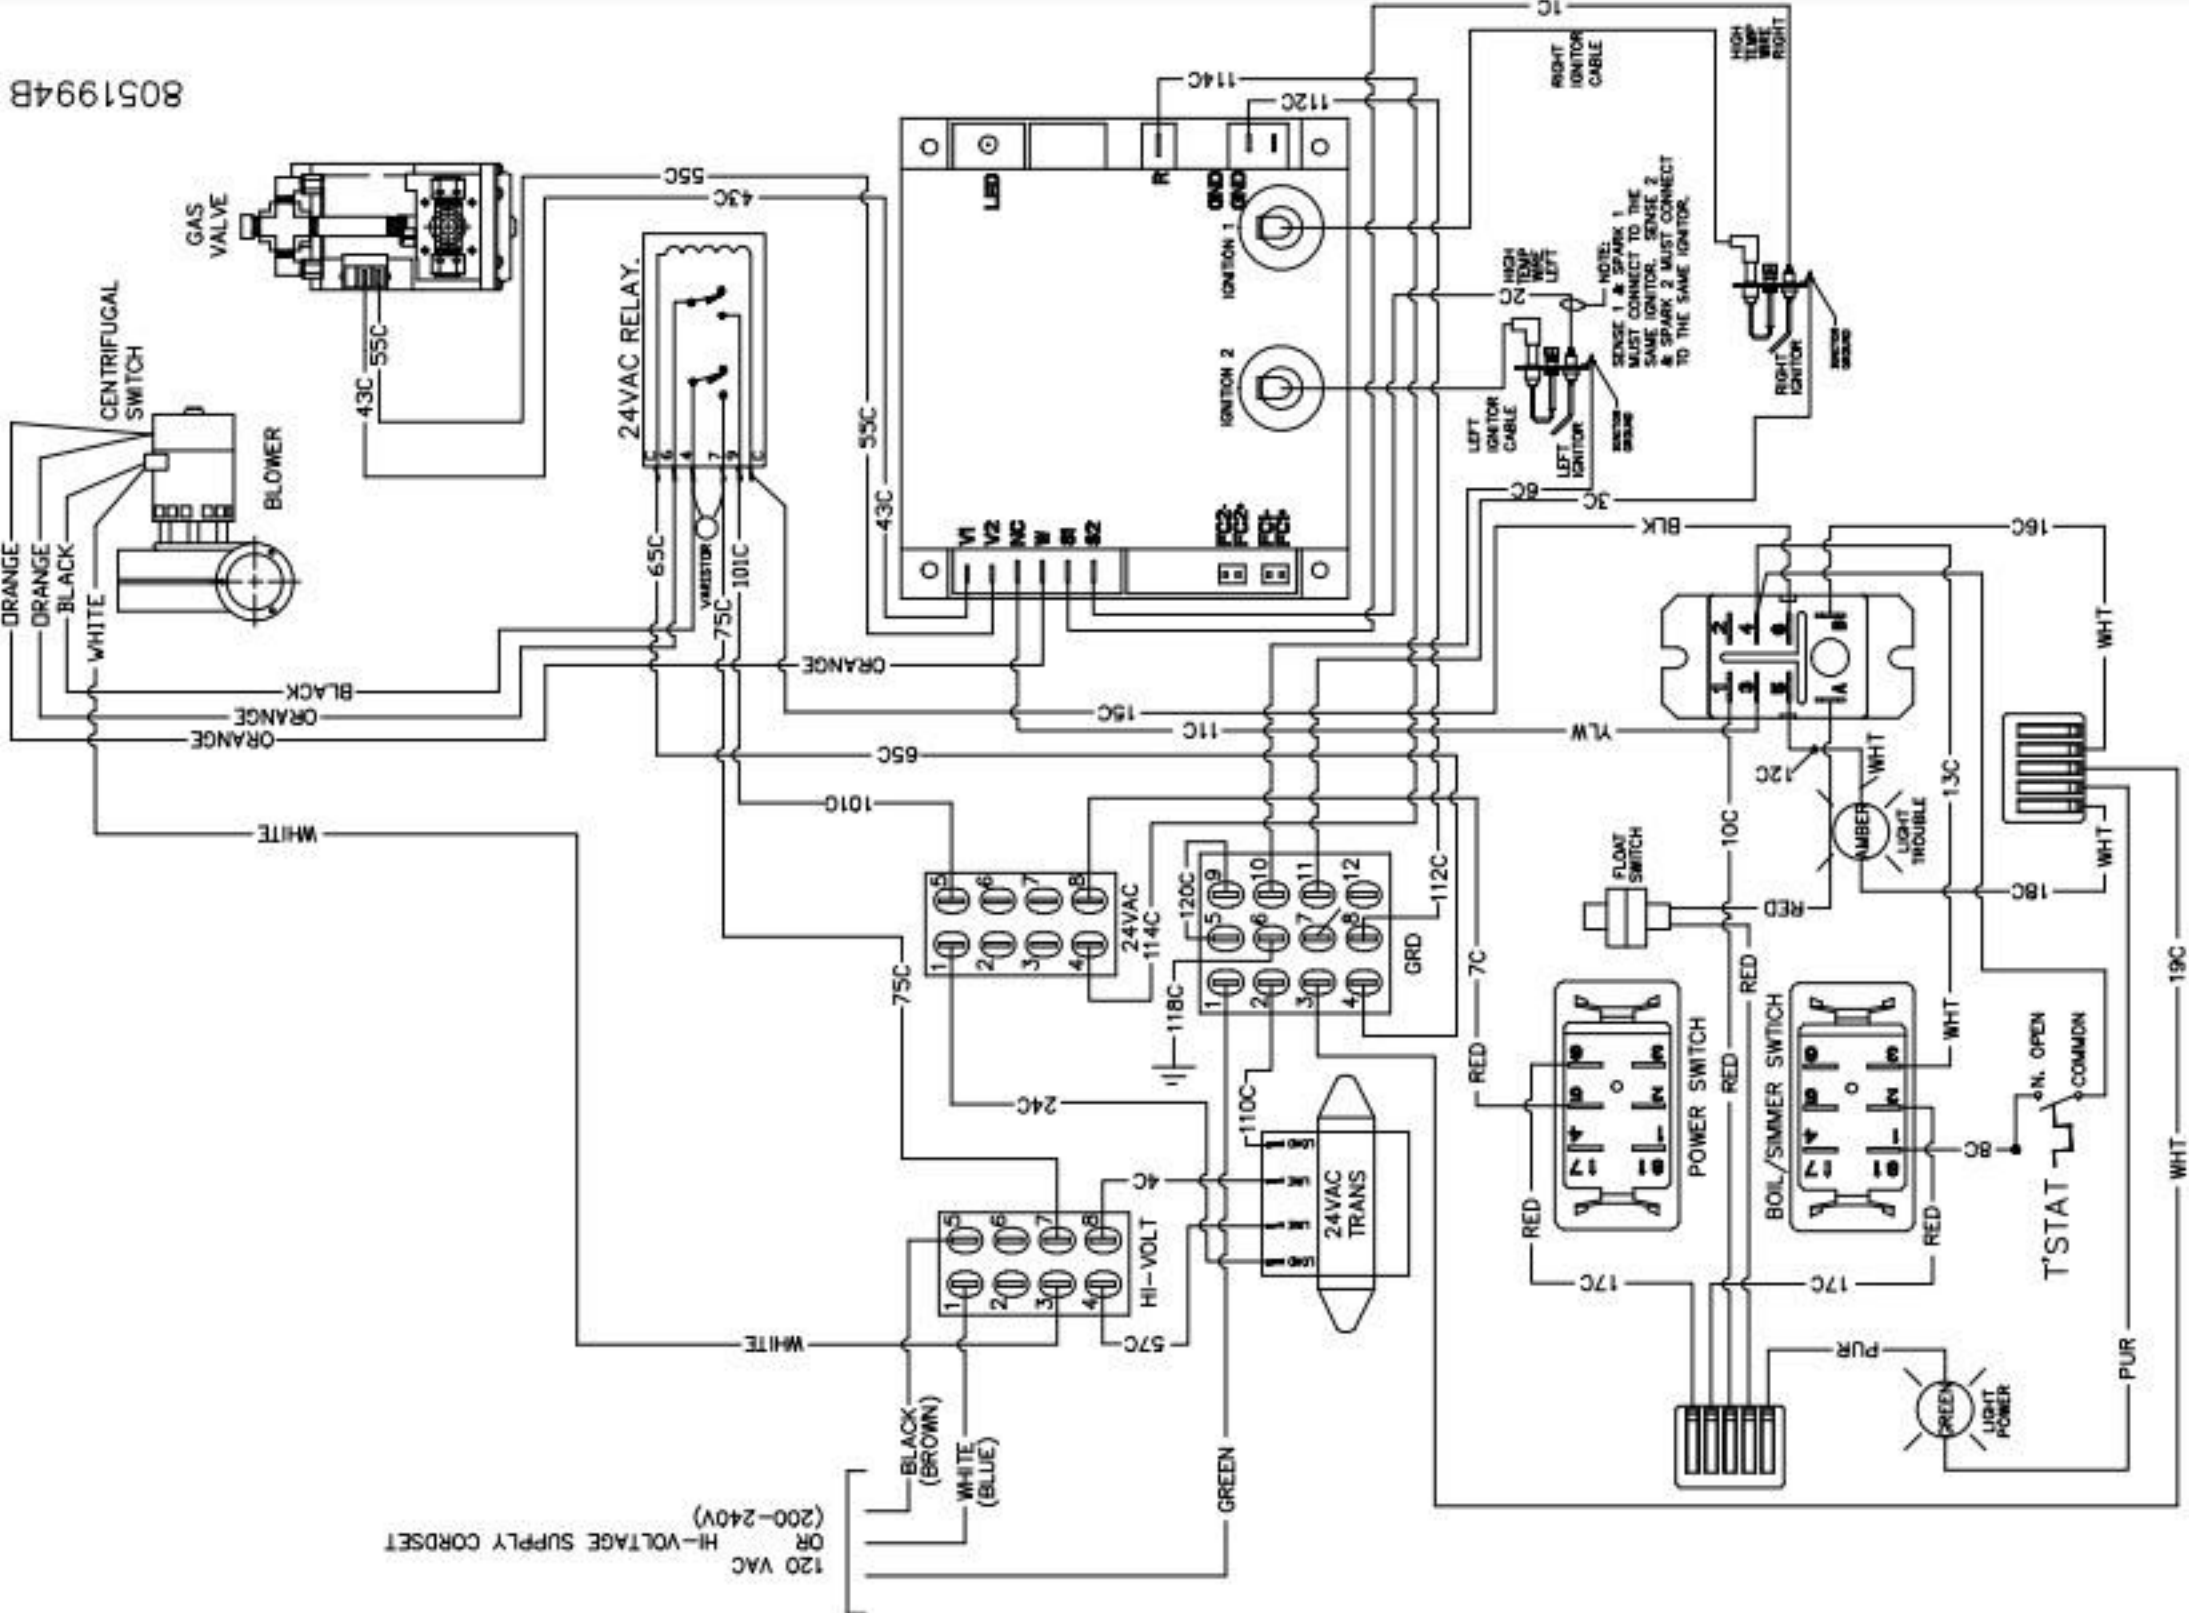

120 VAC
OR
HI-VOLTAGE SUPPLY CORDSET
(200-240V)

8051994B