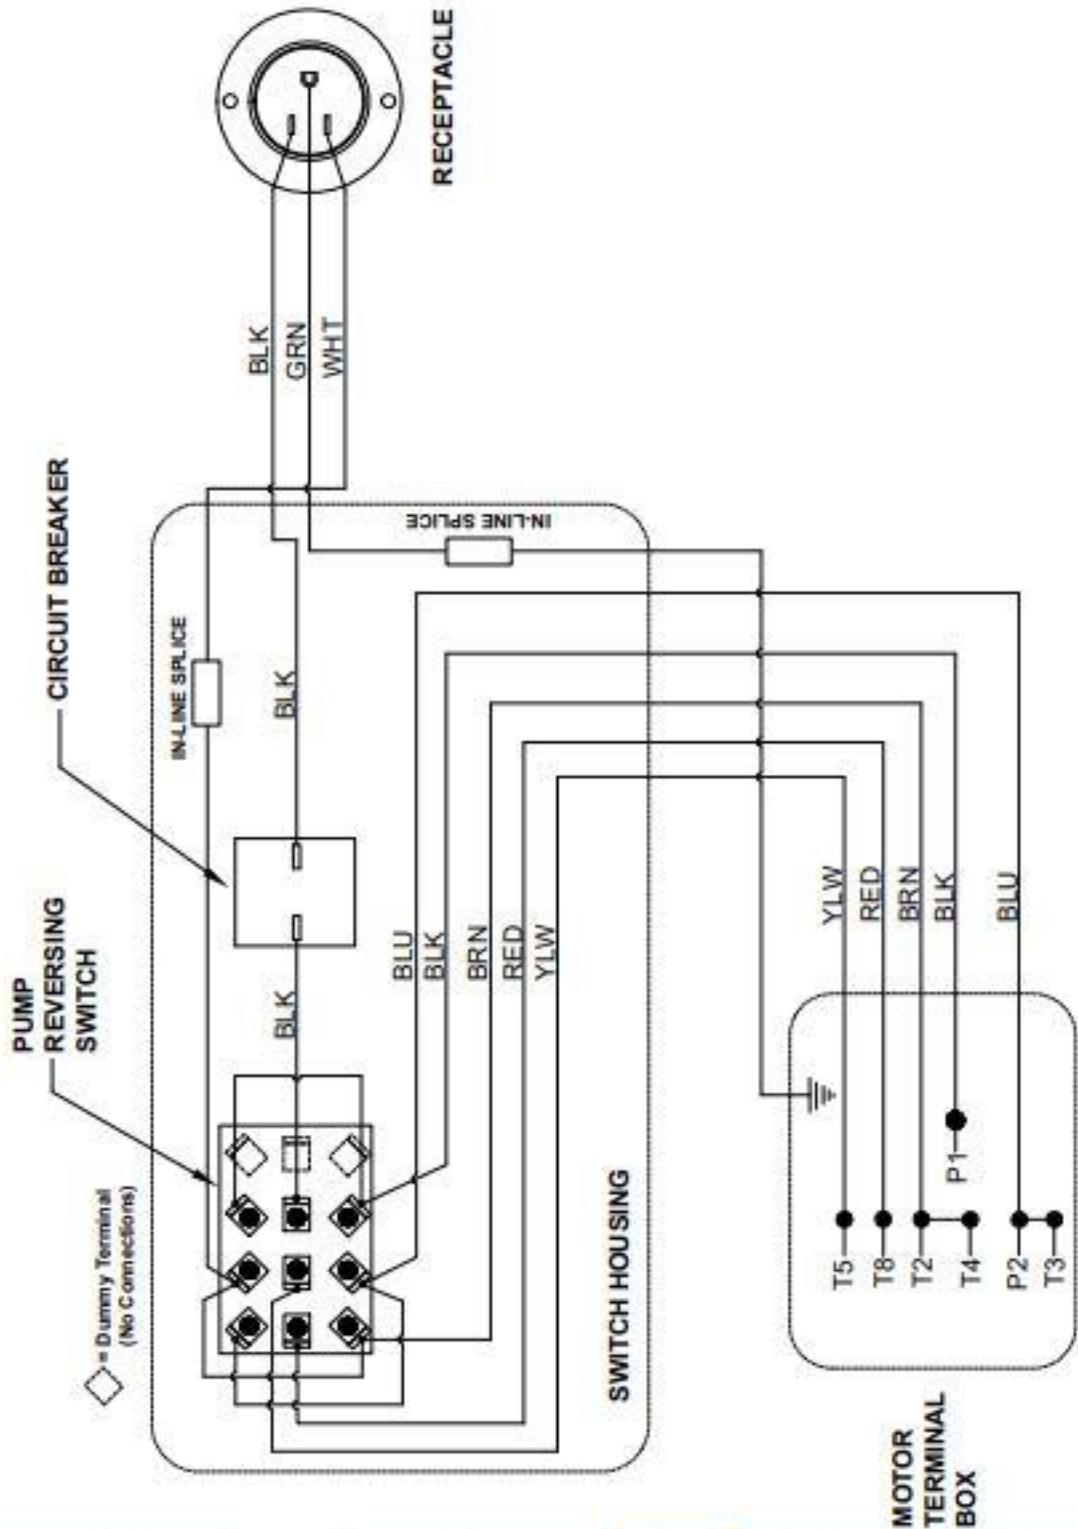

T3

T8

T2

T4

T5

WHT

GRN

Motor Terminal Box

◇ = Dummy Terminal (No Connections)

PUMP REVERSING SWITCH

CIRCUIT BREAKER

IN-LINE SPLICE

IN-LINE SPLICE

SWITCH HOUSING

MOTOR TERMINAL BOX

RECEPTACLE