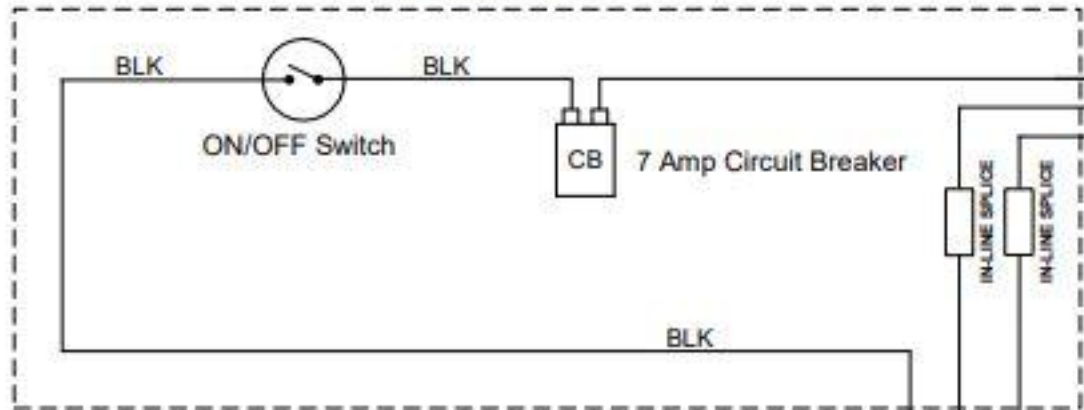

T3

T8

T2

T4

T5

WHT

GRN

Motor Terminal Box

◇ = Dummy Terminal (No Connections)

PUMP REVERSING SWITCH

CIRCUIT BREAKER

IN-LINE SPLICE

IN-LINE SPLICE

SWITCH HOUSING

MOTOR TERMINAL BOX

RECEPTACLE