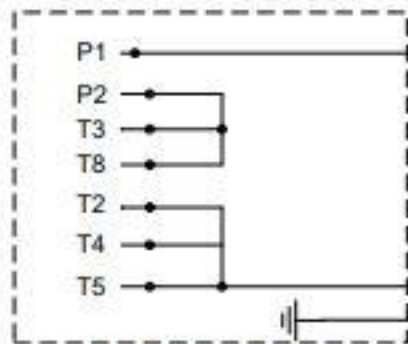

T3

T8

T2

T4

T5

WHT

GRN

Motor Terminal Box

◇ = Dummy Terminal (No Connections)

PUMP REVERSING SWITCH

CIRCUIT BREAKER

IN-LINE SPLICE

IN-LINE SPLICE

SWITCH HOUSING

MOTOR TERMINAL BOX

RECEPTACLE