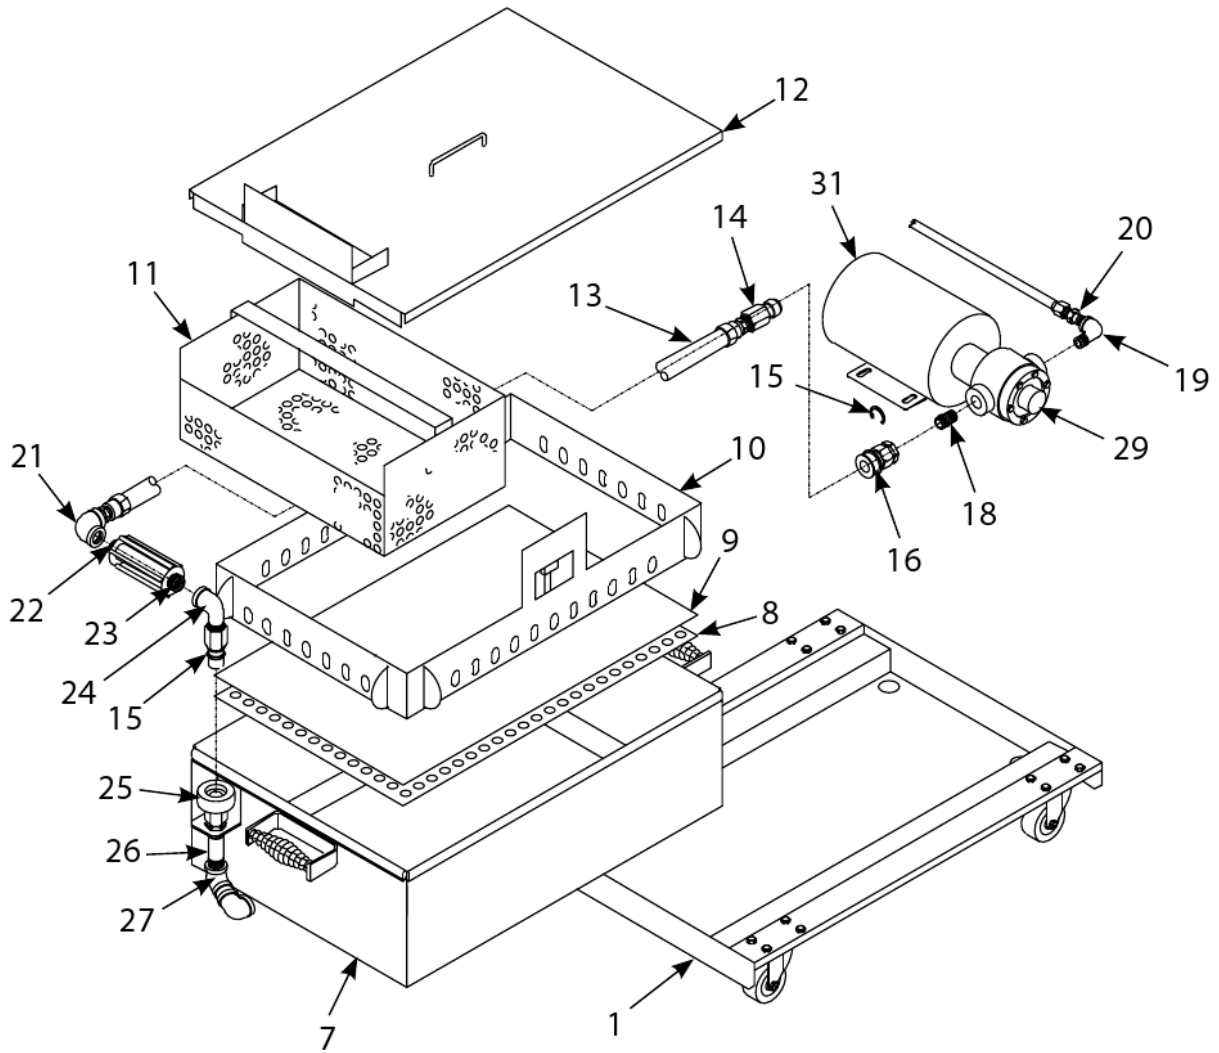

Super Cascade 75 (Early Style)

fry_p_0054_5_15

Super Cascade 75 (Early Style)

#	PART #	DESCRIPTION	QTY	Note
1	1062613SP	Caddy Assembly, Filter Pan	1	
2	2003992	Caddy, Filter Pan	1	
3	8102805	Caster - 2"	1	
4	8090428	Screw - 0.25"-20 x 0.5" Steel	1	
5	8090823	Nut, Nylock, 0.25-20	1	
6	8090816	Screw, 10-16 x 0.5"	1	
7	8233984	Pan, Filter	1	
8	8102329	Grid, Wire- Bottom	1	
9	8030170	Filter Paper, 16.5" x 25.75"	1	
10	8233632	Ring, Hold-Down	1	
11	8233720	Screen (Basket), Crumb	1	
12	8233985	Lid, Filter Pan	1	
13	8102372	Hose Assembly	1	
14	8102170	Disconnect, Male- 0.5"	1	
15	8102246	Ring, Retaining- 1"	1	
16	8102173	Disconnect, Female- 0.5"	1	
17	8160545	O-ring, Female Disconnect	1	
18	8130022	Nipple, 0.5" Close NPT BM	1	
19	8130165	Elbow - 0.5" x 90° NPT Street	1	
20	8130613-FRY	Flare Fitting, 0.5-37° x 0.5"	1	
21	1011SS	Elbow, 0.5" x 90° S/S	1	
22	44681	Handle Assembly, Oil Return	1	
23	8130761	Nipple, 0.5 x 5" NPT S/S	1	
24	8130616	Elbow, ST 0.5" x 0.5" NPT 90° BM	1	
25	8090807	Collar, Quick Disconnect	1	
26	8130265	Nipple - 0.5" x 2.5" NP	1	
27	8130345	Elbow, 0.5" x 45° BM NPT	1	
28	8130281-FRY	Nipple - 0.5" NPT x 5"	1	
29	8102098	Pump, Filter- 8GPM	1	
30	8102252	Pump, 5GPM, Filter	1	
31	8102100	Motor, Filter Pump	1	

Super Cascade 75 (Early Style)