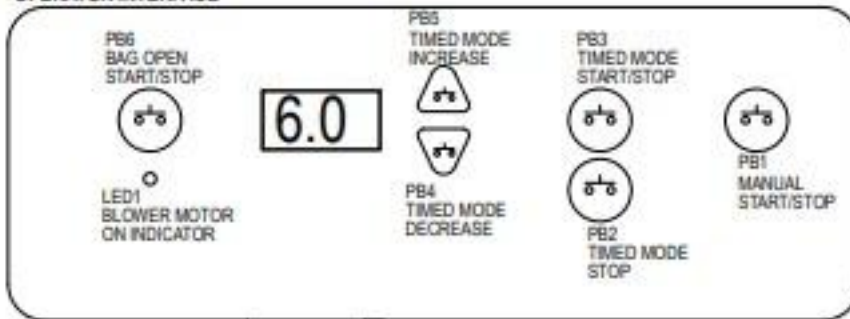

**DB1000 - ICE PRO SCHEMATIC**  
**DB1000SA - ICE PRO SCHEMATIC**

**OPERATOR INTERFACE**

DB1000SA

DB1000 START/STOP

**UPPER OPERATOR CONSOLE BOX**

BLOWER MOTOR  
SA VERSION

WINDOW SWITCH

FOOT SWITCH

**LOWER CONTROL BOX**

AUGER CONTROL

AGITATOR CONTROL

FUSE BLOCK

MAIN POWER SWITCH

AUGER MOTOR

AGITATOR MOTOR

10 240VAC INPUT