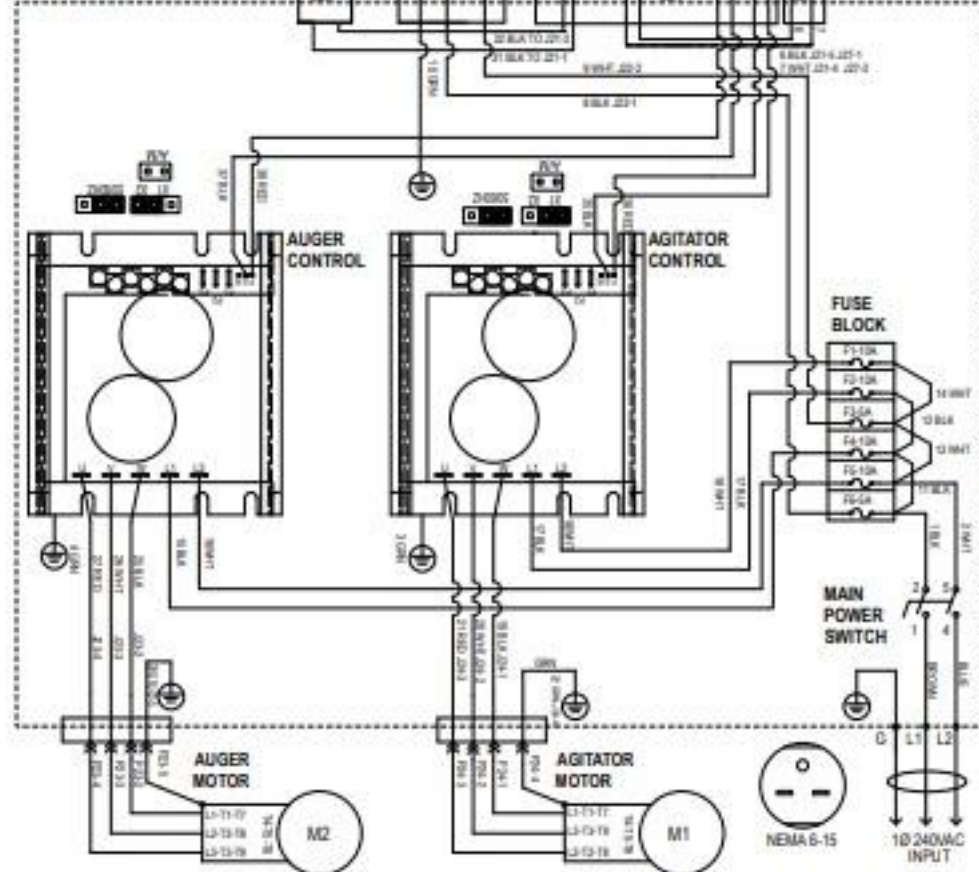

**DB1000 - ICE PRO SCHEMATIC**  
**DB1000SA - ICE PRO SCHEMATIC**

**OPERATOR INTERFACE**

DB1000SA

DB1000 START/STOP

**UPPER OPERATOR CONSOLE BOX**

BLOWER MOTOR  
SA VERSION

WINDOW SWITCH

FOOT SWITCH

**LOWER CONTROL BOX**

AUGER CONTROL

AGITATOR CONTROL

FUSE BLOCK

MAIN POWER SWITCH

AUGER MOTOR

AGITATOR MOTOR

10 240VAC INPUT