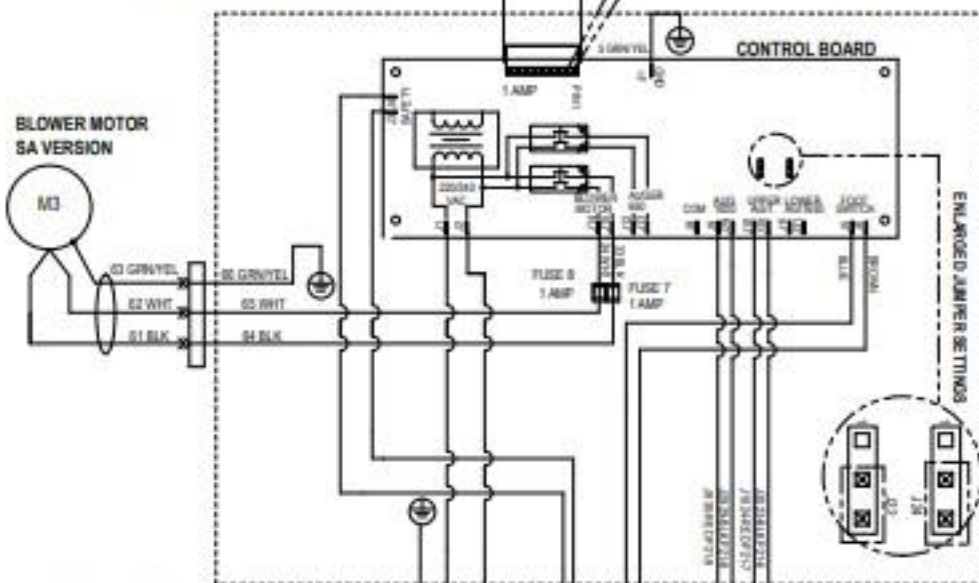

**DB1000 - ICE PRO SCHEMATIC**  
**DB1000SA - ICE PRO SCHEMATIC**

**OPERATOR INTERFACE**

DB1000SA

DB1000 START/STOP

**UPPER OPERATOR CONSOLE BOX**

BLOWER MOTOR  
SA VERSION

WINDOW SWITCH

FOOT SWITCH

**LOWER CONTROL BOX**

AUGER CONTROL

AGITATOR CONTROL

FUSE BLOCK

MAIN POWER SWITCH

AUGER MOTOR

AGITATOR MOTOR

10 240VAC INPUT