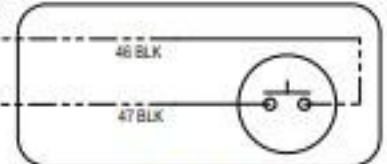

**DB1000 - ICE PRO SCHEMATIC**  
**DB1000SA - ICE PRO SCHEMATIC**

**OPERATOR INTERFACE**

DB1000SA

DB1000 START/STOP

**UPPER OPERATOR CONSOLE BOX**

BLOWER MOTOR  
SA VERSION

WINDOW SWITCH

FOOT SWITCH