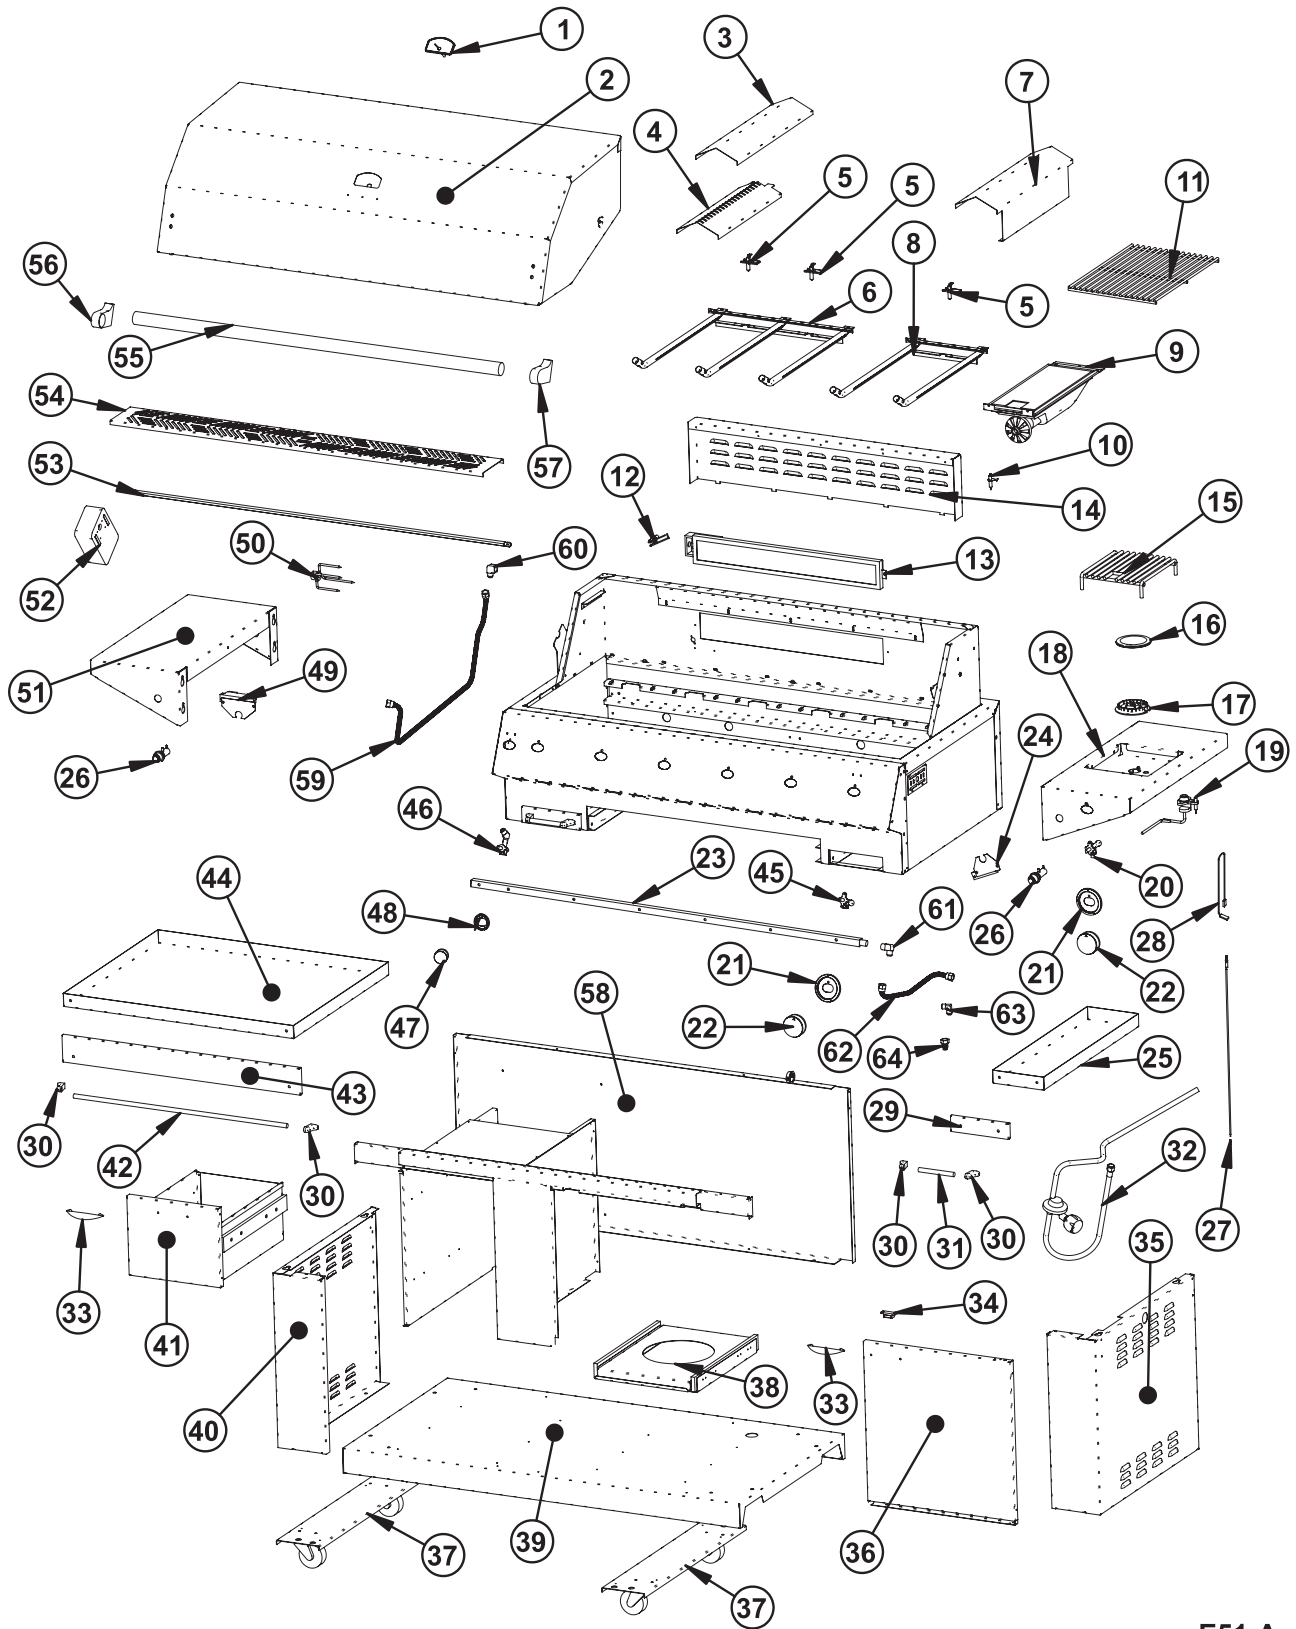

RECOMMENDED SPARE PARTS

E51-A

RECOMMENDED SPARE PARTS

Model Index: A E51LK60E (E51LK60ESS)
B E51NK60E (E51NK60ESS)
C E51LB60E (E51LB60ESS)
D E51NB60E (E51NB60ESS)
E E51CA60E (E51CA60ESS)

POS. NO	PART NO.		DESCRIPTION
1 #	5304444392	A B C D -	Guage, temperature
2	5304444629	A B C D -	Hood, grill
3	5304444630	A B C D -	Flavor Grid, burner cover, top, angle
4	5304444631	A B C D -	Flavor Grid, burner cover, bottom, angle
5 #	5304444439	A B C D -	Electrode, main burner
6 #	5304444632	A B C D -	Burner, main, 3 cell
7	5304444633	A B C D -	Flavor Grid, burner cover, top-right side, angle
8 #	5304444634	A B C D -	Burner, main, 2 cell
9 #	5304444635	A B C D -	Burner, infrared, bottom
10 #	5304444636	A B C D -	Electrode, infrared burner, bottom
11	5304444637	A B C D -	Grate, burner, main
12	5304444393	A B C D -	Electrode, infrared burner, back
13 #	5304444638	A B C D -	Burner, infrared, back
14	5304444639	A B C D -	Cover, infrared burner
15	5304444400	A B - - E	Grate, side burner
16	5304444525	A B - - E	Cap, burner, side
17	5304444526	A B - - E	Head, burner, side
18	5304444640	A B - - E	Shelf, burner, side
19	5304444530	A - - - E	Base, orifice, side burner, LP
19	5304444531	- B - - E	Base, orifice, side burner, NG
20	5304444412	A - - - E	Valve, burner, side, LP
20	5304444413	- B - - E	Valve, burner, side, NG
21	5304444406	A B C D E	Bezel, knob
22	5304444529	A B C D E	Knob, burner
23 #	5304444641	A B C D -	Manifold
24 #	5304444642	A B - - E	Igniter, 2-pole, no ground, with bracket
25	5304444643	A B C D -	Tray, drip pan
26	5304444404	A B - - E	Housing, igniter battery
27 #	5304444431	A B - - E	Wire, igniter, positive
28 #	5304444432	A B - - E	Wire, igniter, negative
29	5304444644	A B C D -	Panel, drip pan, front
30	5304444543	A B C D -	Handle End, warming tray
31	5304444645	A B C D -	Handle, drip pan
32 #	5304444533	A - C - -	Regulator, LP gas, dual hose
32 #	5304444424	- B - D -	Regulator, NG
32*	5304444534	- B - D E	Tubing, NG, side burner
33	5304444540	A B C D E	Handle, drawer/drip pan
34	5304444391	A B - - E	Magnet, door
35	5304444646	A B - - E	Panel, cart, right side
36	5304444647	A B - - E	Door, cart
37	5304444648	A B - - E	Channel, wheel, swivel
38	5304444538	A B - - E	Tray, gas tank
39	5304444649	A B - - E	Base, cart
40	5304444650	A B - - E	Panel, cart, left side
41	5304444542	A B - - E	Drawer, cart, storage
42	5304444651	A B C D -	Handle, warming tray