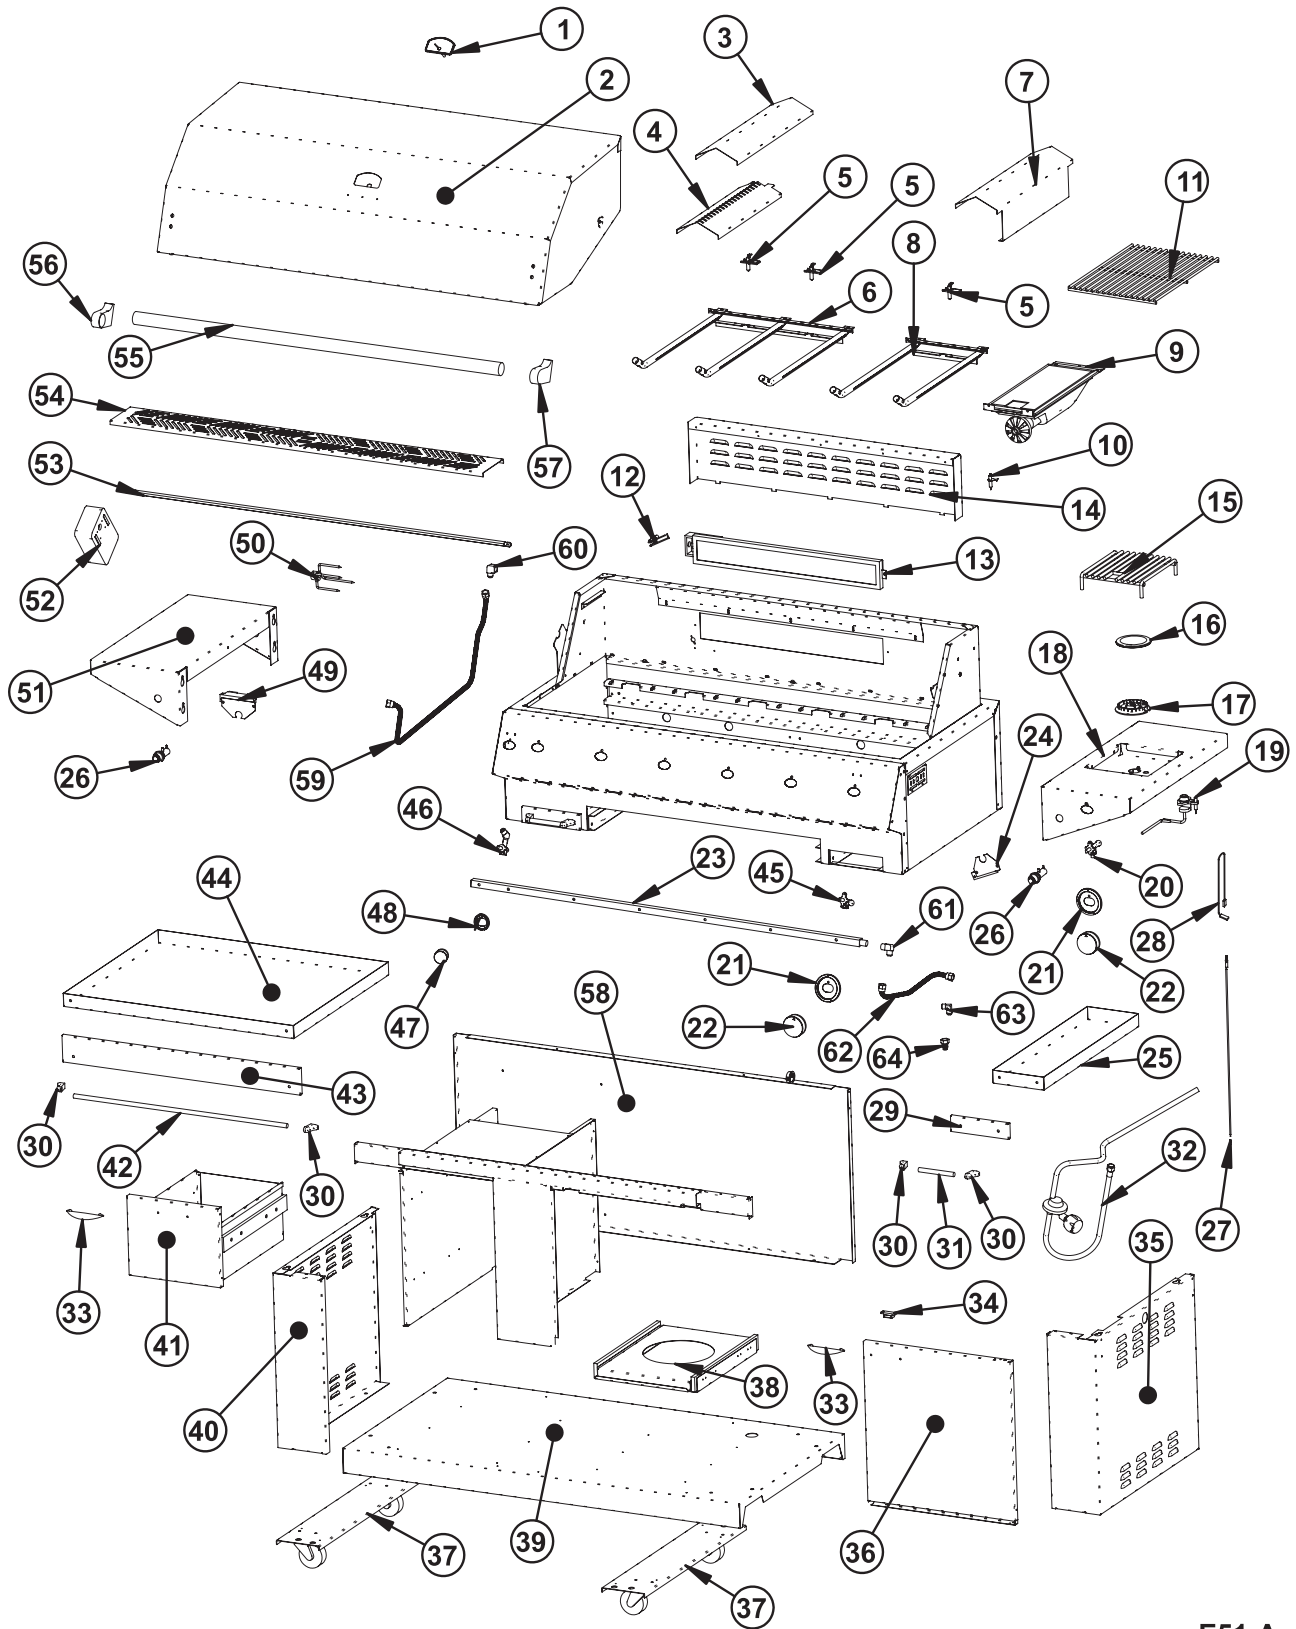

RECOMMENDED SPARE PARTS

Model Index: A E51LK60E (E51LK60ESS)
B E51NK60E (E51NK60ESS)
C E51LB60E (E51LB60ESS)
D E51NB60E (E51NB60ESS)
E E51CA60E (E51CA60ESS)

POS. NO	PART NO.		DESCRIPTION
1 #	5304444392	A B C D -	Guage, temperature
2	5304444629	A B C D -	Hood, grill
3	5304444630	A B C D -	Flavor Grid, burner cover, top, angle
4	5304444631	A B C D -	Flavor Grid, burner cover, bottom, angle
5 #	5304444439	A B C D -	Electrode, main burner
6 #	5304444632	A B C D -	Burner, main, 3 cell
7	5304444633	A B C D -	Flavor Grid, burner cover, top-right side, angle
8 #	5304444634	A B C D -	Burner, main, 2 cell
9 #	5304444635	A B C D -	Burner, infrared, bottom
10 #	5304444636	A B C D -	Electrode, infrared burner, bottom
11	5304444637	A B C D -	Grate, burner, main
12	5304444393	A B C D -	Electrode, infrared burner, back
13 #	5304444638	A B C D -	Burner, infrared, back
14	5304444639	A B C D -	Cover, infrared burner
15	5304444400	A B - - E	Grate, side burner
16	5304444525	A B - - E	Cap, burner, side
17	5304444526	A B - - E	Head, burner, side
18	5304444640	A B - - E	Shelf, burner, side
19	5304444530	A - - - E	Base, orifice, side burner, LP
19	5304444531	- B - - E	Base, orifice, side burner, NG
20	5304444412	A - - - E	Valve, burner, side, LP
20	5304444413	- B - - E	Valve, burner, side, NG
21	5304444406	A B C D E	Bezel, knob
22	5304444529	A B C D E	Knob, burner
23 #	5304444641	A B C D -	Manifold
24 #	5304444642	A B - - E	Igniter, 2-pole, no ground, with bracket
25	5304444643	A B C D -	Tray, drip pan
26	5304444404	A B - - E	Housing, igniter battery
27 #	5304444431	A B - - E	Wire, igniter, positive
28 #	5304444432	A B - - E	Wire, igniter, negative
29	5304444644	A B C D -	Panel, drip pan, front
30	5304444543	A B C D -	Handle End, warming tray
31	5304444645	A B C D -	Handle, drip pan
32 #	5304444533	A - C - -	Regulator, LP gas, dual hose
32 #	5304444424	- B - D -	Regulator, NG
32*	5304444534	- B - D E	Tubing, NG, side burner
33	5304444540	A B C D E	Handle, drawer/drip pan
34	5304444391	A B - - E	Magnet, door
35	5304444646	A B - - E	Panel, cart, right side
36	5304444647	A B - - E	Door, cart
37	5304444648	A B - - E	Channel, wheel, swivel
38	5304444538	A B - - E	Tray, gas tank
39	5304444649	A B - - E	Base, cart
40	5304444650	A B - - E	Panel, cart, left side
41	5304444542	A B - - E	Drawer, cart, storage
42	5304444651	A B C D -	Handle, warming tray

RECOMMENDED SPARE PARTS

E51-A