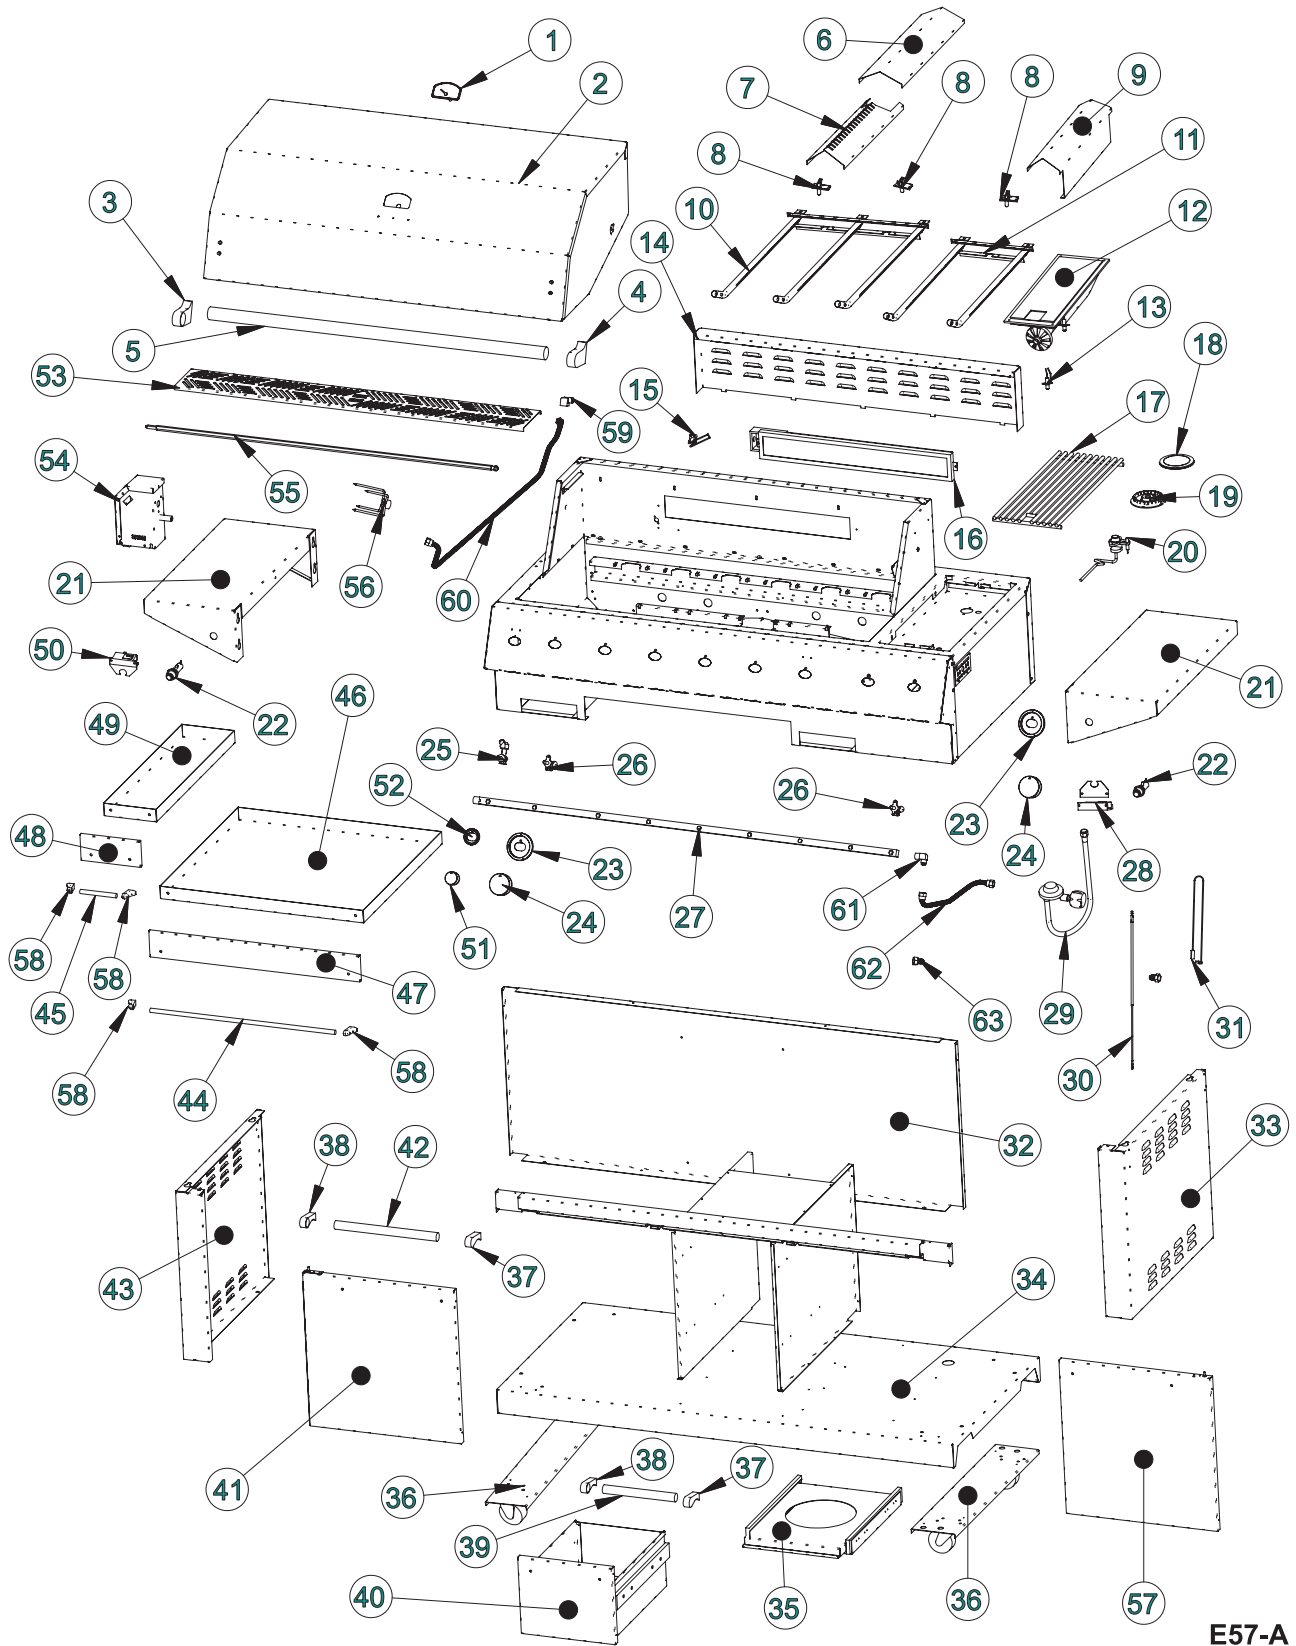

RECOMMENDED SPARE PARTS

E57-A

RECOMMENDED SPARE PARTS

Model Index: A E57LK60E (E57LK60ESS)
B E57NK60E (E57NK60ESS)
C E57LB60E (E57LB60ESS)
D E57NB60E (E57NB60ESS)
E E57CO60E (E57CO60ESS)

POS. NO	PART NO.		DESCRIPTION
1 #	5304444392	A B C D -	Guage, temperature
2	5304444664	A B C D -	Hood, grill
3	5304444388	A B C D -	Handle End, hood, left
4	5304444390	A B C D -	Handle End, hood, right
5	5304444665	A B C D -	Handle, hood, 42 inch
6	5304444666	A B C D -	Flavor Grid, burner cover, top, angle
7	5304444667	A B C D -	Flavor Grid, igniter cover, bottom, angle
8 #	5304444439	A B C D -	Electrode, main burner
9	5304444668	A B C D -	Flavor Grid, burner cover, top-right side, angle
10 #	5304444669	A B C D -	Burner, main, 3 cell
11 #	5304444670	A B C D -	Burner, main, 2 cell
12 #	5304444635	A B C D -	Burner, infrared, bottom
13 #	5304444636	A B C D -	Electrode, infrared burner, bottom
14	5304444671	A B C D -	Cover, infrared burner
15	5304444393	A B C D -	Electrode, infrared burner, back
16 #	5304444638	A B C D -	Burner, infrared, back
17	5304444672	A B C D -	Grate, burner, main/side
18	5304444525	A B C D -	Cap, burner, side
19	5304444526	A B C D -	Head, burner, side
20	5304444530	A - C - -	Base, orifice, side burner, LP
20	5304444531	- B - D -	Base, orifice, side burner, NG
21	5304444653	A B - - E	Shelf, side
22	5304444404	A B - - E	Housing, igniter battery
23	5304444406	A B C D -	Bezel, knob
24	5304444529	A B C D -	Knob, burner
25	5304444433	A - C - -	Valve, IR burner, back, LP
25	5304444434	- B - D -	Valve, IR burner, back, NG
26	5304444435	A - C - -	Valve, burner, main/side, LP
26	5304444436	- B - D -	Valve, burner, main/side, NG
27 #	5304444673	A B C D -	Manifold
28 #	5304444674	A B - - E	Igniter, 4-pole, no ground, with bracket
29 #	5304444675	A - C - -	Regulator, LP
29 #	5304444424	- B - D -	Regulator, NG
30 #	5304444431	A B - - E	Wire, igniter, positive
31 #	5304444432	A B - - E	Wire, igniter, negative
32	5304444676	A B - - E	Panel, cart, back
33	5304444677	A B - - E	Panel, cart, right side
34	5304444678	A B - - E	Base, cart
35	5304444538	A B - - E	Tray, gas tank
36	5304444648	A B - - E	Channel, wheel, swivel
37	5304444426	A B - - E	Handle End, door, right
38	5304444425	A B - - E	Handle End, door, left
39	5304444679	A B - - E	Handle, drawer
40	5304444680	A B - - E	Drawer, cart, storage
41	5304444681	A B - - E	Door, cart, left
42	5304444682	A B - - E	Handle, cart door