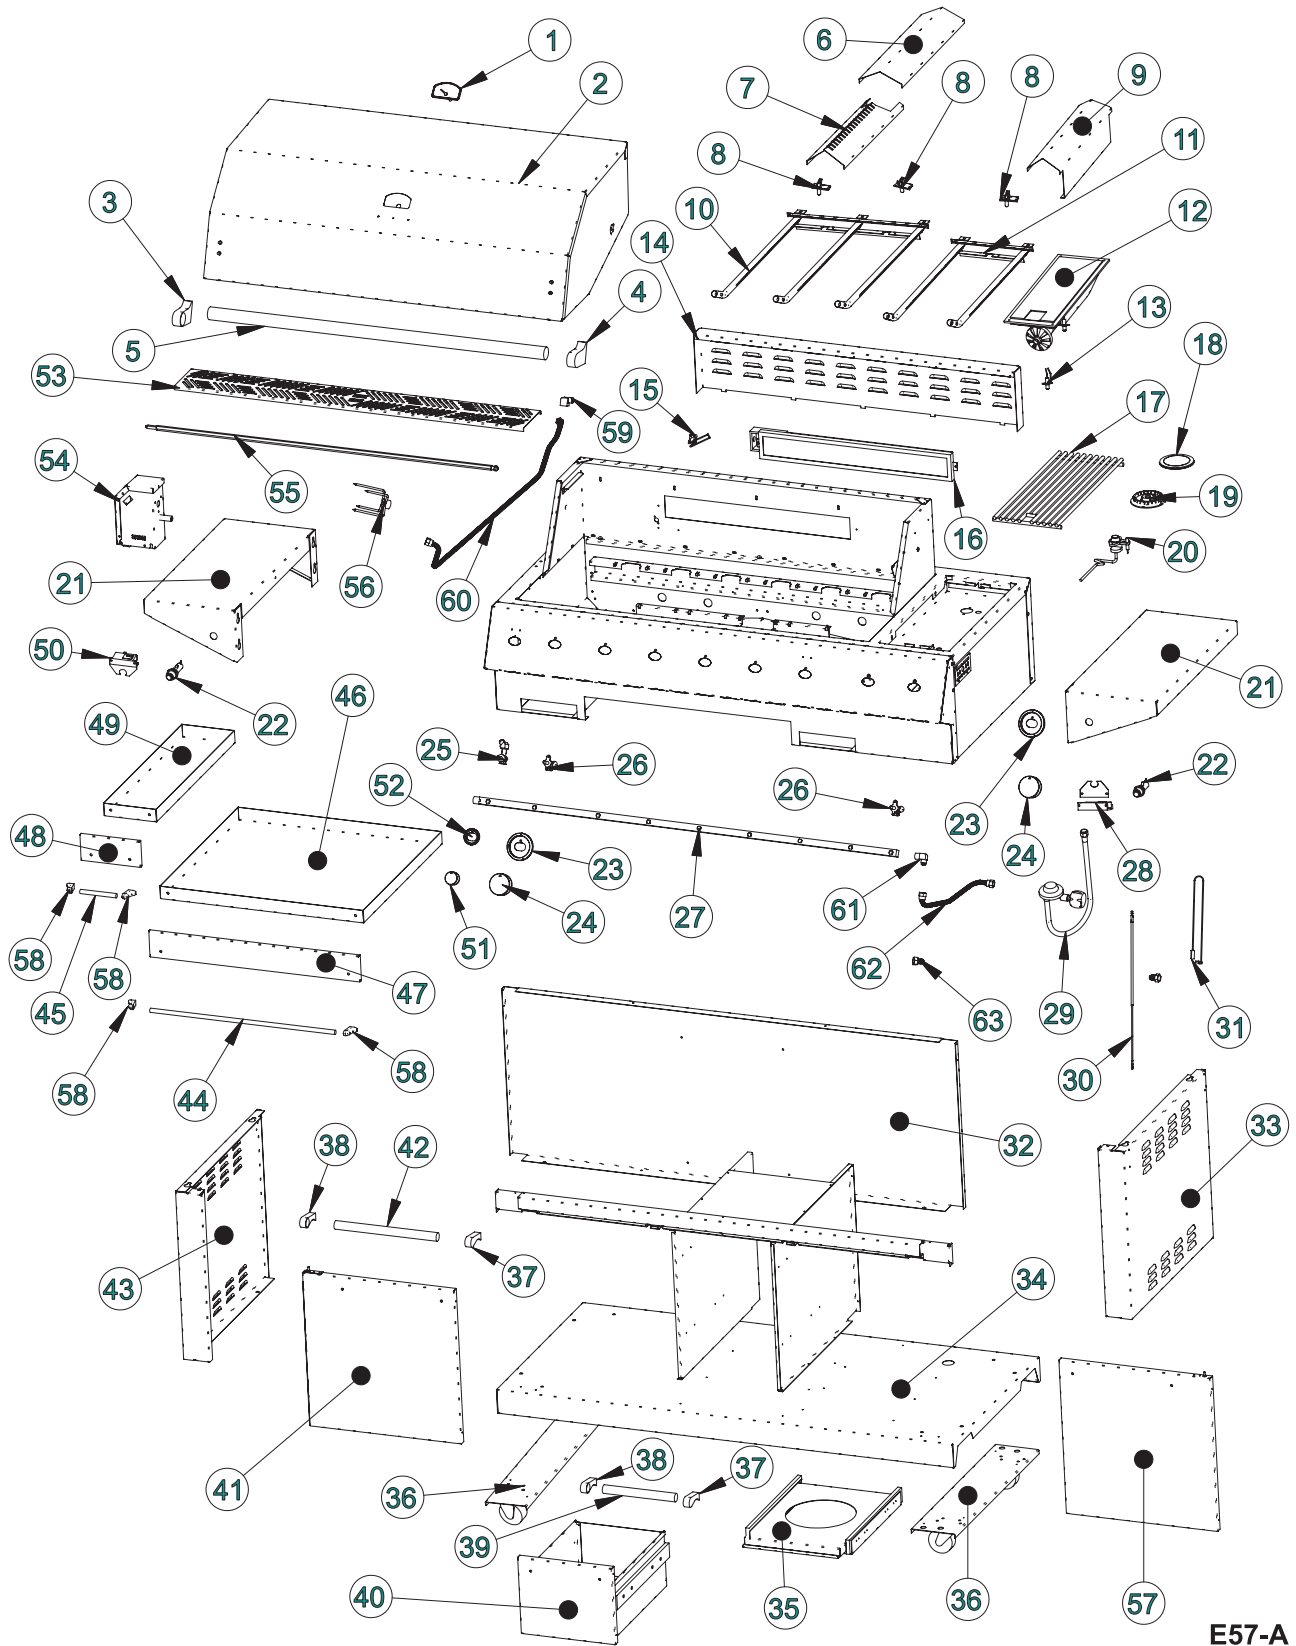

RECOMMENDED SPARE PARTS

E57-A

RECOMMENDED SPARE PARTS

Model Index: A E57LK60E (E57LK60ESS)
B E57NK60E (E57NK60ESS)
C E57LB60E (E57LB60ESS)
D E57NB60E (E57NB60ESS)
E E57CO60E (E57CO60ESS)

POS. NO	PART NO.	DESCRIPTION
1 #	5304444392	A B C D - Guage, temperature
2	5304444664	A B C D - Hood, grill
3	5304444388	A B C D - Handle End, hood, left
4	5304444390	A B C D - Handle End, hood, right
5	5304444665	A B C D - Handle, hood, 42 inch
6	5304444666	A B C D - Flavor Grid, burner cover, top, angle
7	5304444667	A B C D - Flavor Grid, igniter cover, bottom, angle
8 #	5304444439	A B C D - Electrode, main burner
9	5304444668	A B C D - Flavor Grid, burner cover, top-right side, angle
10 #	5304444669	A B C D - Burner, main, 3 cell
11 #	5304444670	A B C D - Burner, main, 2 cell
12 #	5304444635	A B C D - Burner, infrared, bottom
13 #	5304444636	A B C D - Electrode, infrared burner, bottom
14	5304444671	A B C D - Cover, infrared burner
15	5304444393	A B C D - Electrode, infrared burner, back
16 #	5304444638	A B C D - Burner, infrared, back
17	5304444672	A B C D - Grate, burner, main/side
18	5304444525	A B C D - Cap, burner, side
19	5304444526	A B C D - Head, burner, side
20	5304444530	A - C - - Base, orifice, side burner, LP
20	5304444531	- B - D - Base, orifice, side burner, NG
21	5304444653	A B - - E Shelf, side
22	5304444404	A B - - E Housing, igniter battery
23	5304444406	A B C D - Bezel, knob
24	5304444529	A B C D - Knob, burner
25	5304444433	A - C - - Valve, IR burner, back, LP
25	5304444434	- B - D - Valve, IR burner, back, NG
26	5304444435	A - C - - Valve, burner, main/side, LP
26	5304444436	- B - D - Valve, burner, main/side, NG
27 #	5304444673	A B C D - Manifold
28 #	5304444674	A B - - E Igniter, 4-pole, no ground, with bracket
29 #	5304444675	A - C - - Regulator, LP
29 #	5304444424	- B - D - Regulator, NG
30 #	5304444431	A B - - E Wire, igniter, positive
31 #	5304444432	A B - - E Wire, igniter, negative
32	5304444676	A B - - E Panel, cart, back
33	5304444677	A B - - E Panel, cart, right side
34	5304444678	A B - - E Base, cart
35	5304444538	A B - - E Tray, gas tank
36	5304444648	A B - - E Channel, wheel, swivel
37	5304444426	A B - - E Handle End, door, right
38	5304444425	A B - - E Handle End, door, left
39	5304444679	A B - - E Handle, drawer
40	5304444680	A B - - E Drawer, cart, storage
41	5304444681	A B - - E Door, cart, left
42	5304444682	A B - - E Handle, cart door