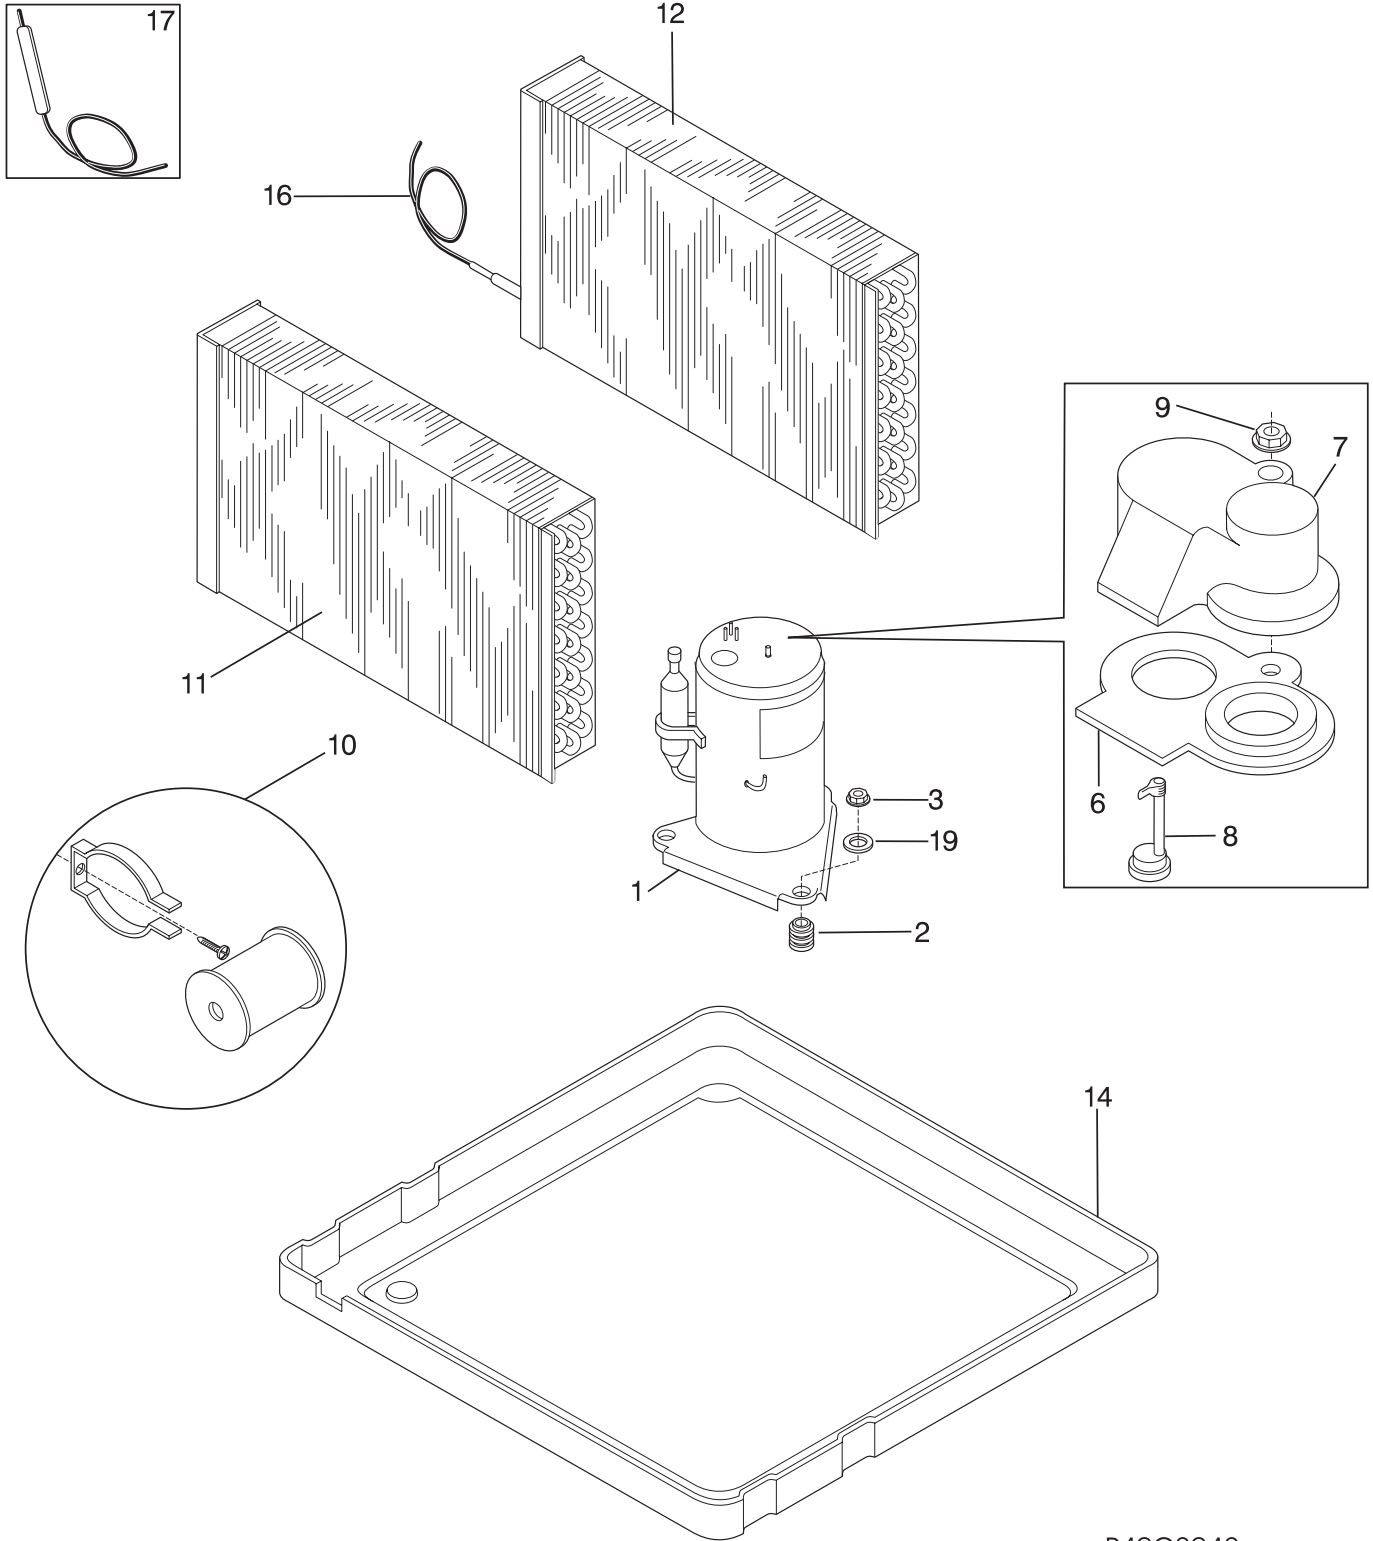

AIR HANDLING PARTS

P40M2023

AIR HANDLING PARTS

POS. NO	PART NO	DESCRIPTION
1 #	309646202	Fan Blade,with clamp
3 #	309650701	Shroud,fan housing
*	5303285199	Screw,Ph truss hd ,8-18 x 0.38 ,grounding
8 #	309649901	Motor,fan
*	3015312	Screw,8-18AB x 0.500
11 #	309649802	Blower Wheel,8mm snap-on hub
16 #	309650401	Scroll,blower housing ,bottom ,with drip tray
16A#	309650501	Scroll,blower housing ,top
16B#	309650601	Cover,scroll

COMPRESSOR PARTS

P40C2042

COMPRESSOR PARTS

POS. NO	PART NO	DESCRIPTION
1 #	309616915	Compressor
2	5303286606	Grommet,compressor mtg ,(3)
3	5308006948	Nut,compressor mtg ,(3)
6	3201668	Gasket,terminal cover
7	5304405245	Cover,compr terminal
8 #	5303311029	Overload Protector
9	3201670	Nut,terminal cover
10 #	5303317601	Start Assist Kit,compressor
11 #	309637405	Evaporator
12 #	5303307226	Condenser
14	309650801	Base,compressor mtg ,with studs
16 #	5303209546	Capillary Tube,40 inch long
17 #	5300265301	Drier-filter,service kit
19	309112501	Washer,metallic

WINDOW MOUNTING PARTS

P40A1001

WINDOW MOUNTING PARTS

POS. NO	PART NO	DESCRIPTION
1	5304407729	Seal,window stuffer
2	5303211056	Bracket,sash lock
4	309644902	Frame Extension Kit,accordian ,LH & RH ,incl. 4,14,15
4	5304423372	Extension,sliding frame ,LH cab front ,w/closure panel
5	08016226	Seal,top rail/cab
14	5304423373	Extension,sliding frame ,RH cab front ,w/closure panel
15	309645501	Panel,accordian ,RH/LH ,window closure
16	5304430650	Rail,retainer ,top
17	3002803	Screw,wood, type 17 ,10-12 x 0.750
18	5303303691	Screw,truss head ,8-18AB x 0.375 ,w/nibs
20	5304411997	Screw,8-18 x 0.750
22	5304403252	Rail,retainer ,bottom
23	3001806	Screw,23(T) ,10-32 x 0.310
24	5308002974	Screw,wood,type 17 ,8-15 x 0.500