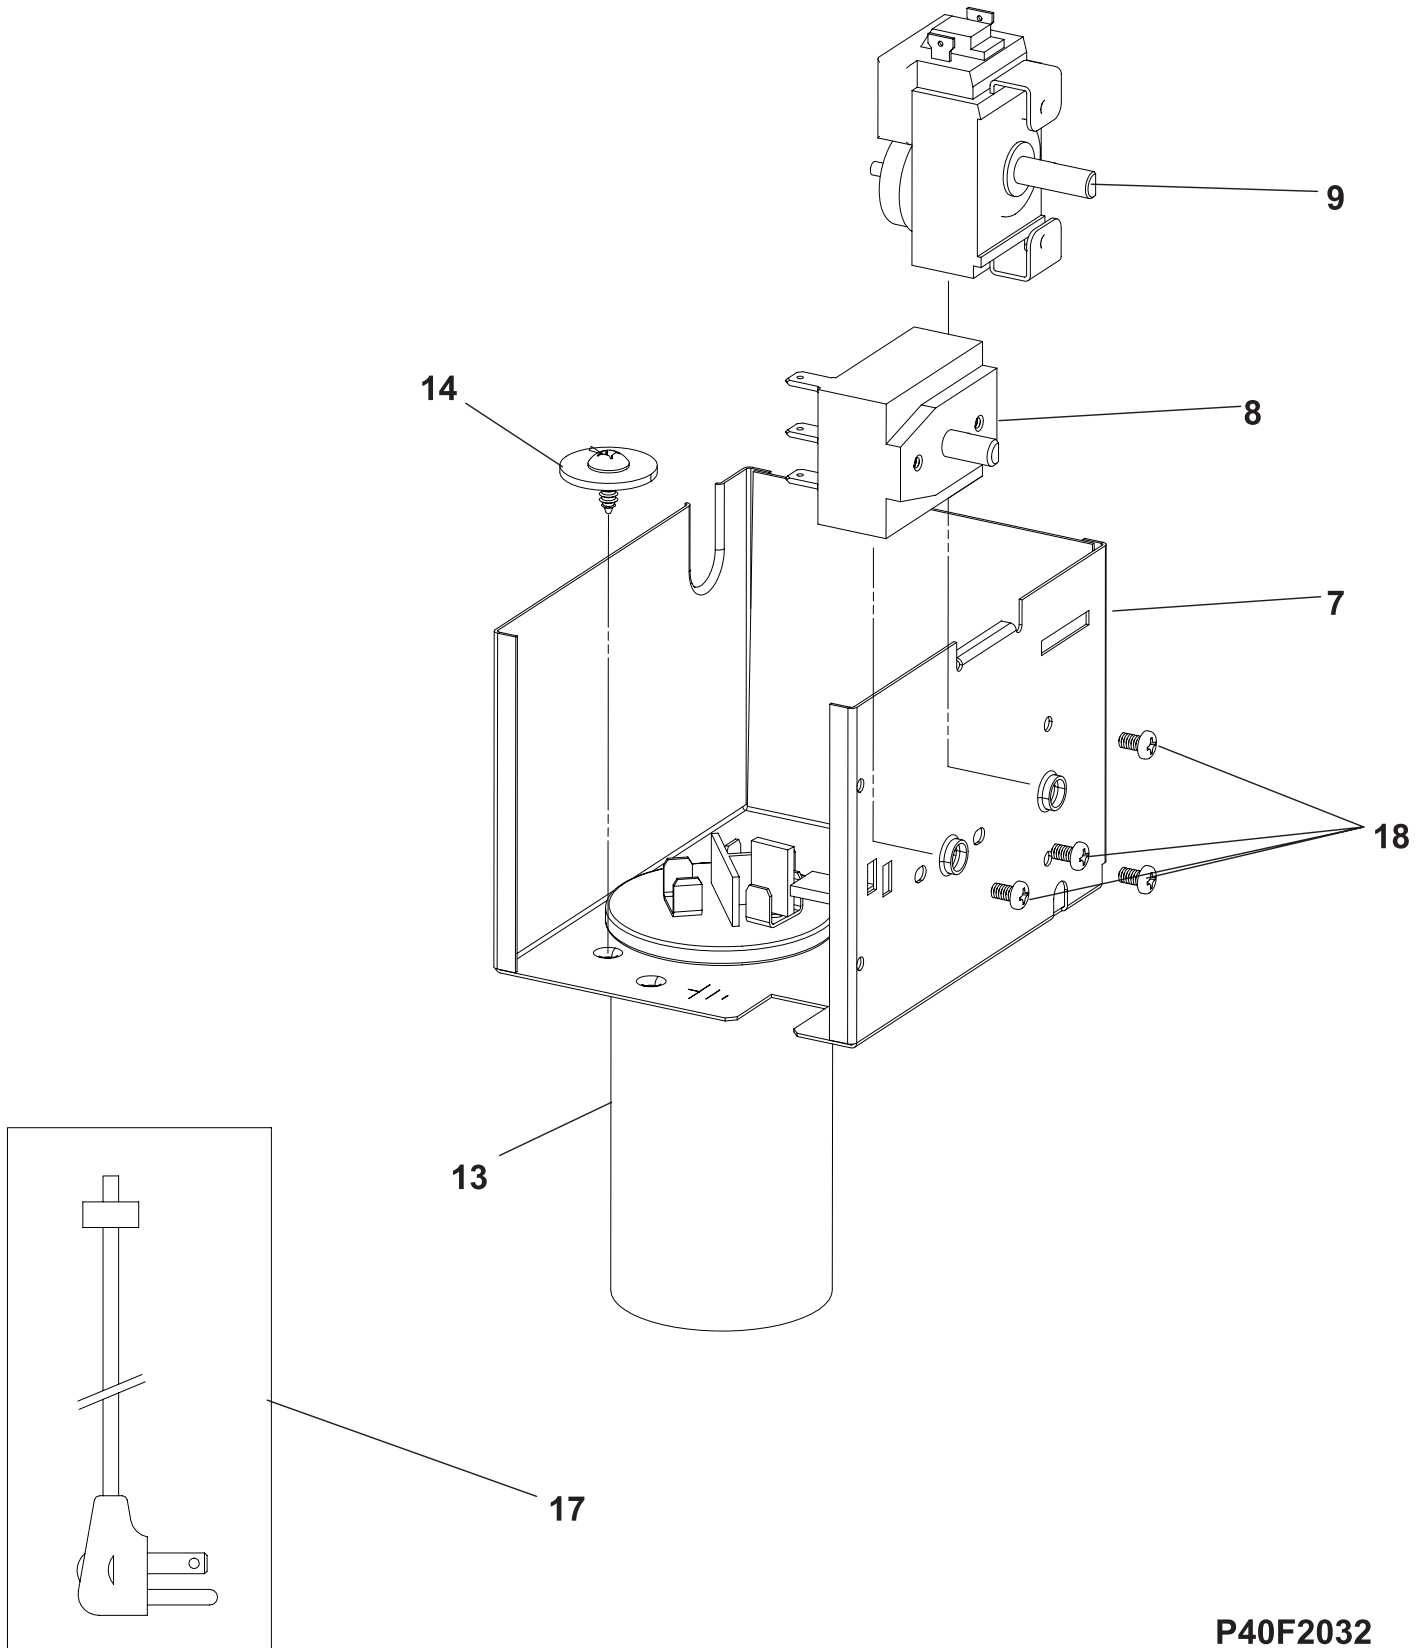

CABINET FRONT AND WRAPPER

POS. NO	PART NO	DESCRIPTION
1	5304430636	Cabinet,wrapper
*	5303303691	Screw,truss head ,8-18AB x 0.375 ,w/nibs
6	309640207	Louver Assy,Includes 7,8,9
7	309638002	• Link,vertical louver ,with handle
8	309639303	• Louver,horizontal
9	309342001	• Louver,vertical ,(6)
12	309343501	Filter,air ,7.12 x 17.31 ,no frame
17	309640107	Front Assembly,4 way panel ,w/8,9,12,38,43
*	3015312	Screw,8-18AB x 0.500
19	309342910	Dial Plate
20	309364102	Knob,rotary control
22	5303001775	Spacer,dial plate
38	309646301	Panel,cabinet front
43	309646401	Frame,cabinet front
*	309369946	Energy Guide,FAA053M7A1

CONTROLS

P40F2032

CONTROLS

POS. NO	PART NO	DESCRIPTION
7	309650301	Control Box
8 #	5304410837	Switch,selector ,5 position,2 sp
9 #	5304402838	Control,temperature
13 #	5304426449	Capacitor,250 V ,35+5 mfd
14	3002801	Screw,8-18B x 0.500
17 #	309343122	Cord-electric power,18 AWG ,115 V
*	5303285199	Screw,Ph truss hd ,8-18 x 0.38 ,grounding
18	5303007754	Screw,6-32 x 0.188

AIR HANDLING PARTS

P40M2023

AIR HANDLING PARTS

POS. NO	PART NO	DESCRIPTION
1 #	309646202	Fan Blade,with clamp
3 #	309650701	Shroud,fan housing
*	5303285199	Screw,Ph truss hd ,8-18 x 0.38 ,grounding
8 #	309649901	Motor,fan
*	3015312	Screw,8-18AB x 0.500
11 #	309649802	Blower Wheel,8mm snap-on hub
16 #	309650401	Scroll,blower housing ,bottom ,with drip tray
16A#	309650501	Scroll,blower housing ,top
16B#	309650601	Cover,scroll