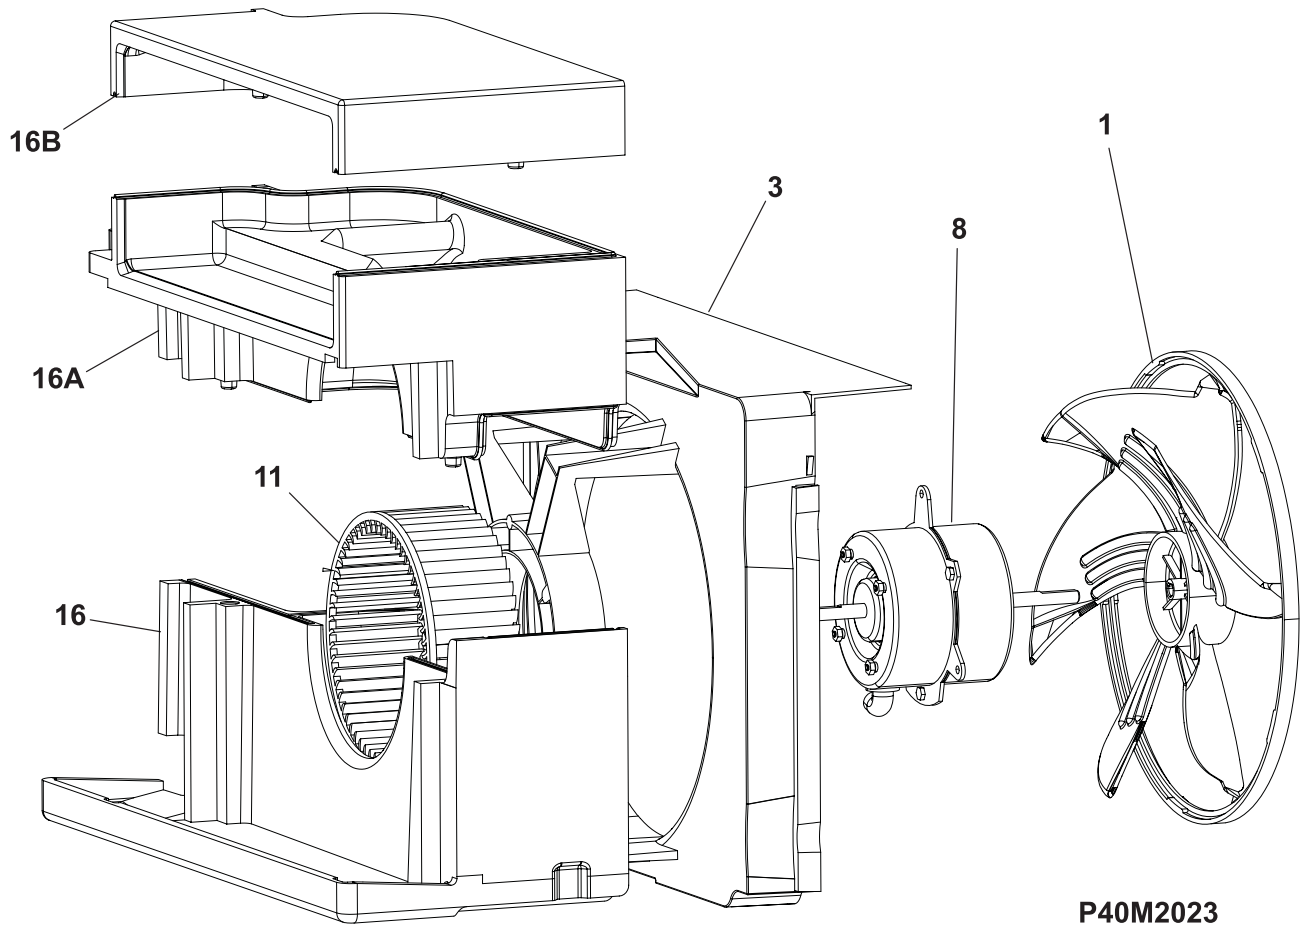

CONTROLS

P40F2032

CONTROLS

POS. NO	PART NO	DESCRIPTION
7	309650301	Control Box
8 #	5304410837	Switch,selector ,5 position,2 sp
9 #	5304402838	Control,temperature
13 #	5304426449	Capacitor,250 V ,35+5 mfd
14	3002801	Screw,8-18B x 0.500
17 #	309343122	Cord-electric power,18 AWG ,115 V
*	5303285199	Screw,Ph truss hd ,8-18 x 0.38 ,grounding
18	5303007754	Screw,6-32 x 0.188

AIR HANDLING PARTS

P40M2023

AIR HANDLING PARTS

POS. NO	PART NO	DESCRIPTION
1 #	309646202	Fan Blade,with clamp
3 #	309650701	Shroud,fan housing
*	5303285199	Screw,Ph truss hd ,8-18 x 0.38 ,grounding
8 #	309649901	Motor,fan
*	3015312	Screw,8-18AB x 0.500
11 #	309649802	Blower Wheel,8mm snap-on hub
16 #	309650401	Scroll,blower housing ,bottom ,with drip tray
16A#	309650501	Scroll,blower housing ,top
16B#	309650601	Cover,scroll