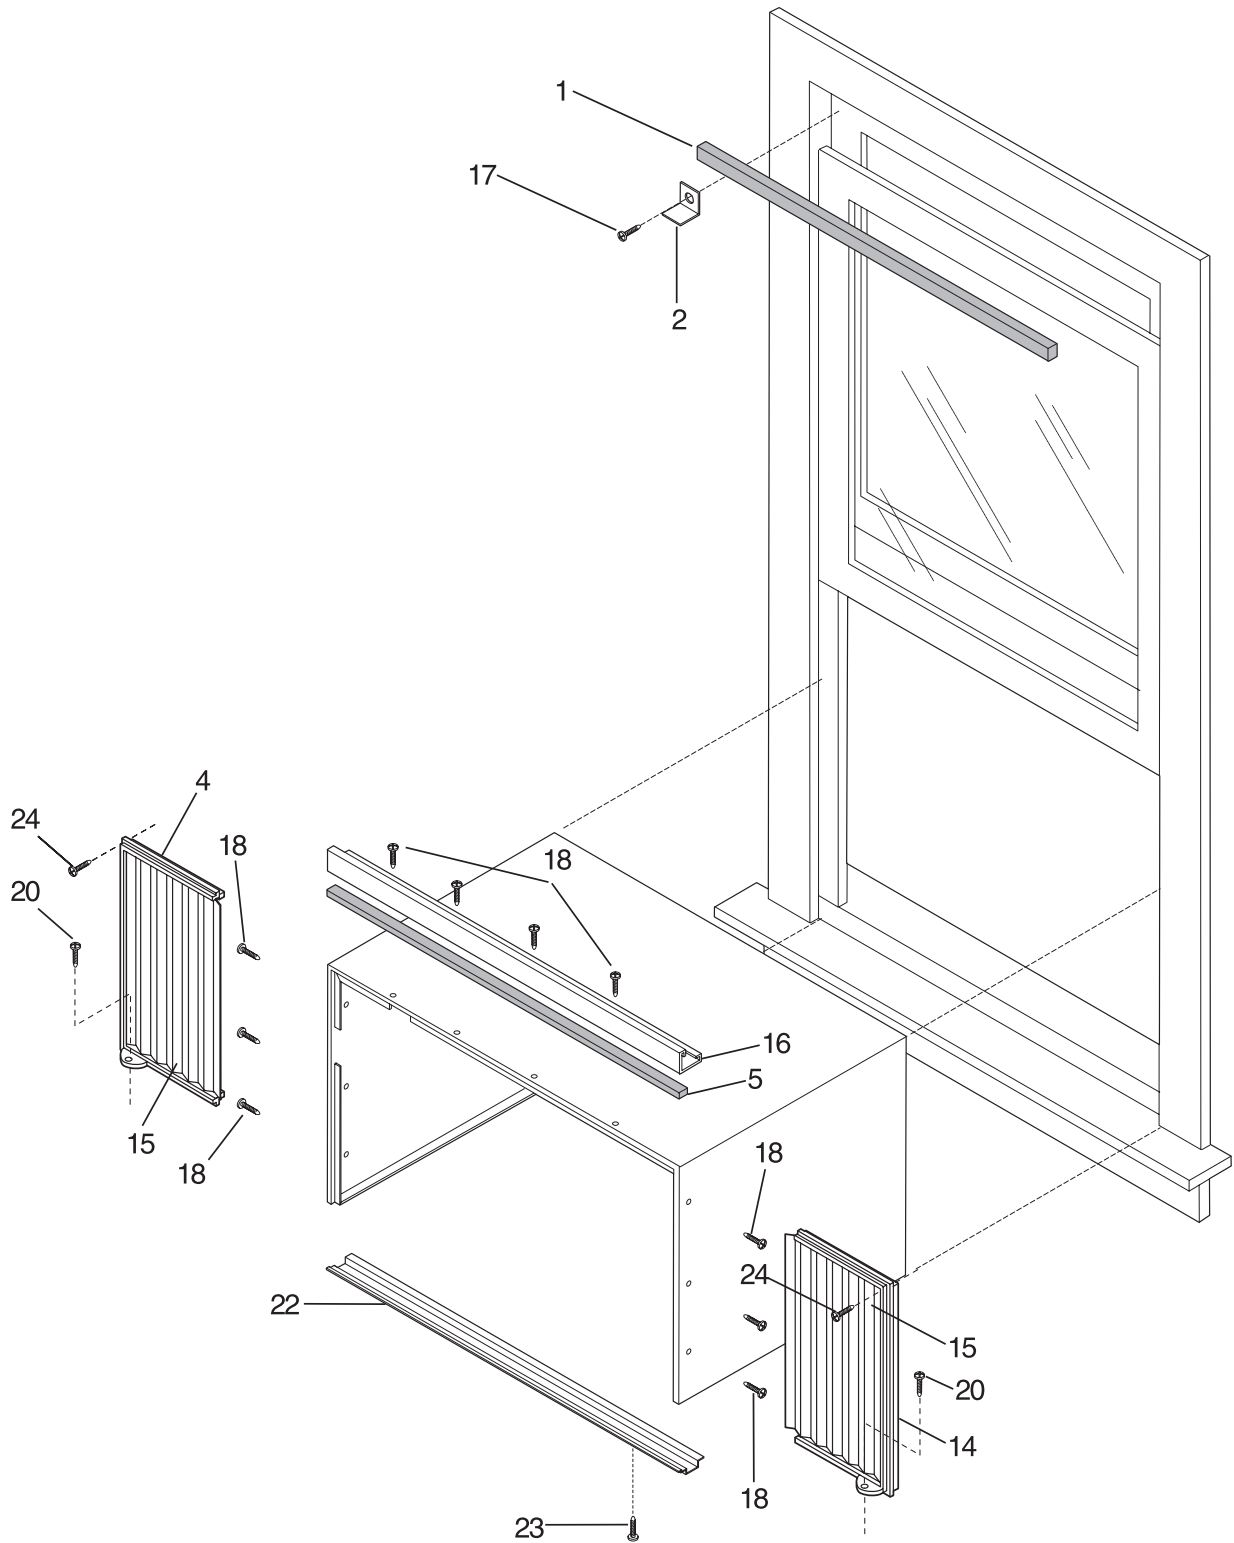

WINDOW MOUNTING PARTS

P40A1001

WINDOW MOUNTING PARTS

POS. NO	PART NO	DESCRIPTION
1	5304407729	Seal,window stuffer
2	5303211056	Bracket,sash lock
4	309644902	Frame Extension Kit,accordian ,LH & RH ,incl. 4,14,15
4	5304423372	Extension,sliding frame ,LH cab front ,w/closure panel
5	08016226	Seal,top rail/cab
14	5304423373	Extension,sliding frame ,RH cab front ,w/closure panel
15	309645501	Panel,accordian ,RH/LH ,window closure
16	5304430650	Rail,retainer ,top
17	3002803	Screw,wood, type 17 ,10-12 x 0.750
18	5303303691	Screw,truss head ,8-18AB x 0.375 ,w/nibs
20	5304411997	Screw,8-18 x 0.750
22	5304403252	Rail,retainer ,bottom
23	3001806	Screw,23(T) ,10-32 x 0.310
24	5308002974	Screw,wood,type 17 ,8-15 x 0.500