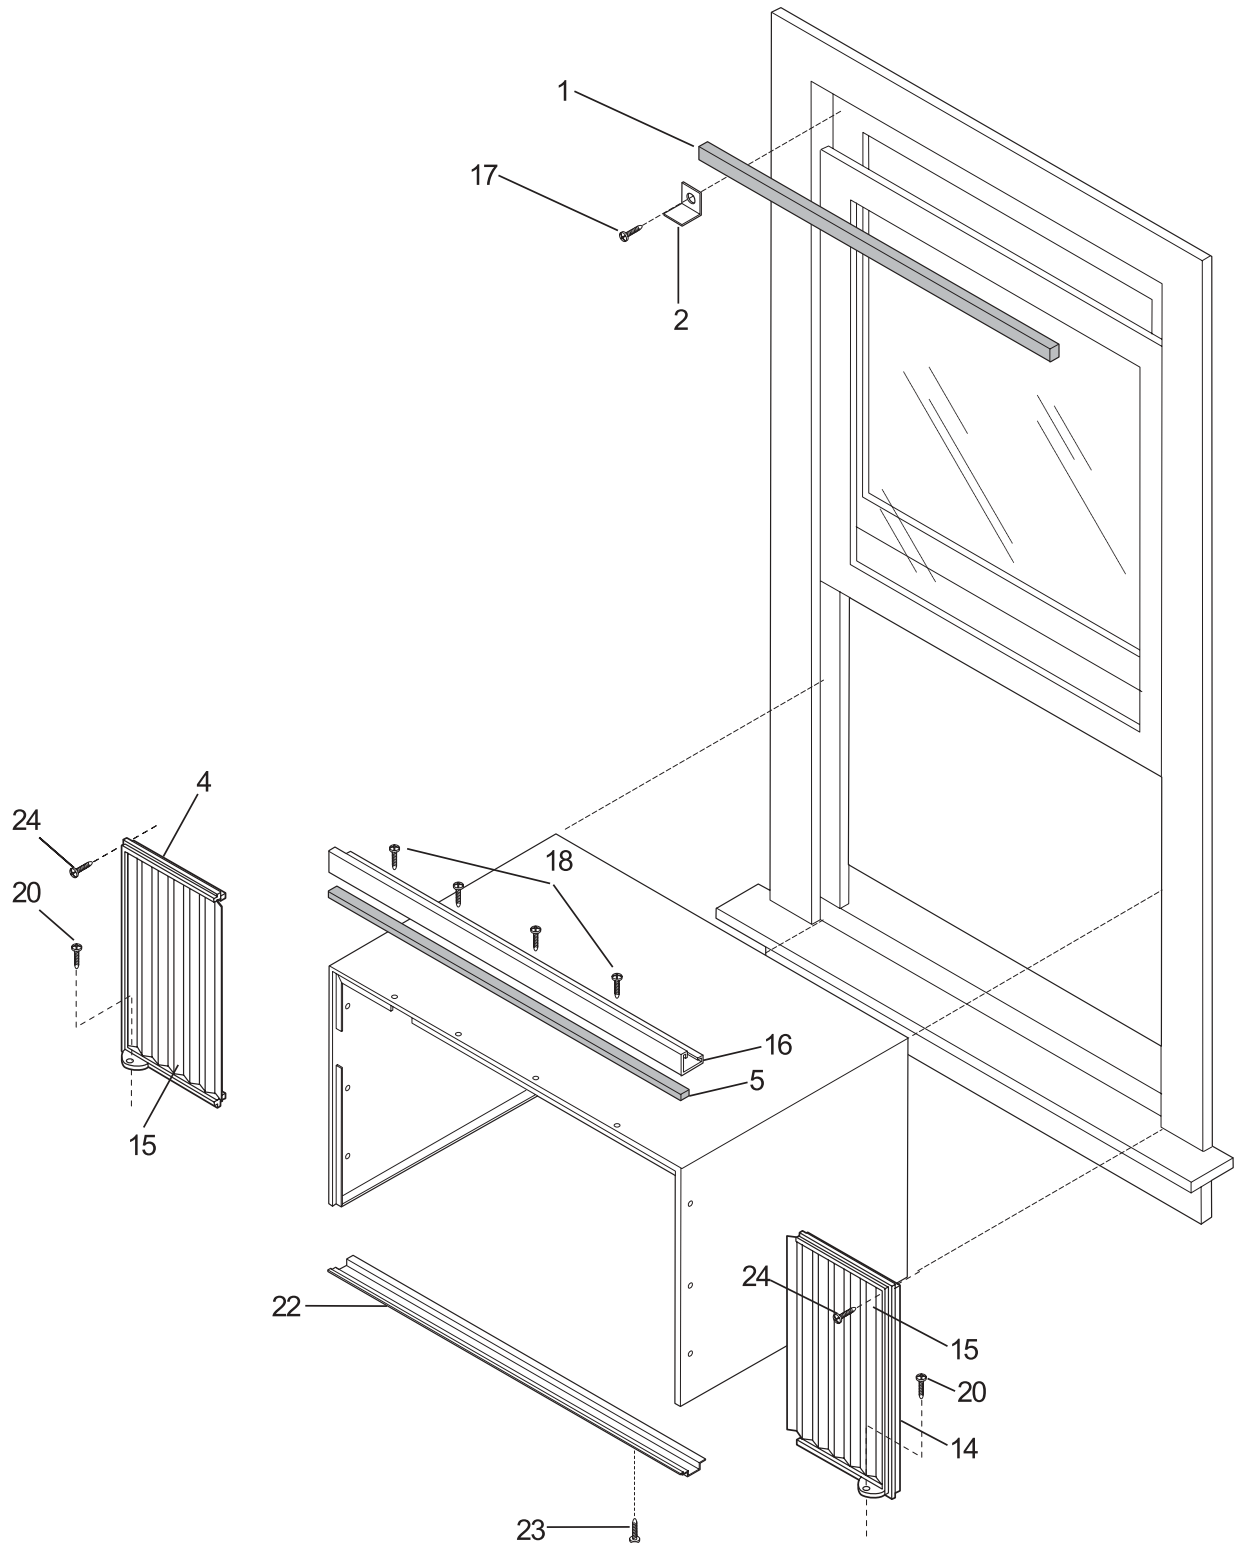

WINDOW MOUNTING PARTS

P40A2005

WINDOW MOUNTING PARTS

POS. NO	PART NO	DESCRIPTION
1	5304407729	Seal,window stuffer
2	5303211056	Bracket,sash lock
4	309644902	Frame Extension Kit,accordion ,LH & RH ,incl. 4,14,15
4	5304423372	Extension,sliding frame ,LH cab front ,w/closure panel
5	08016226	Seal,top rail/cab
14	5304423373	Extension,sliding frame ,RH cab front ,w/closure panel
15	309645501	Panel,accordion ,RH/LH ,window closure
16	5304430650	Rail,retainer ,top
17	3002803	Screw,wood, type 17 ,10-12 x 0.750
18	5303303691	Screw,truss head ,8-18AB x 0.375 ,w/nibs
20	5304411997	Screw,8-18 x 0.750
22	5304403252	Rail,retainer ,bottom
23	3001806	Screw,23(T) ,10-32 x 0.310
24	5308002974	Screw,wood,type 17 ,8-15 x 0.500