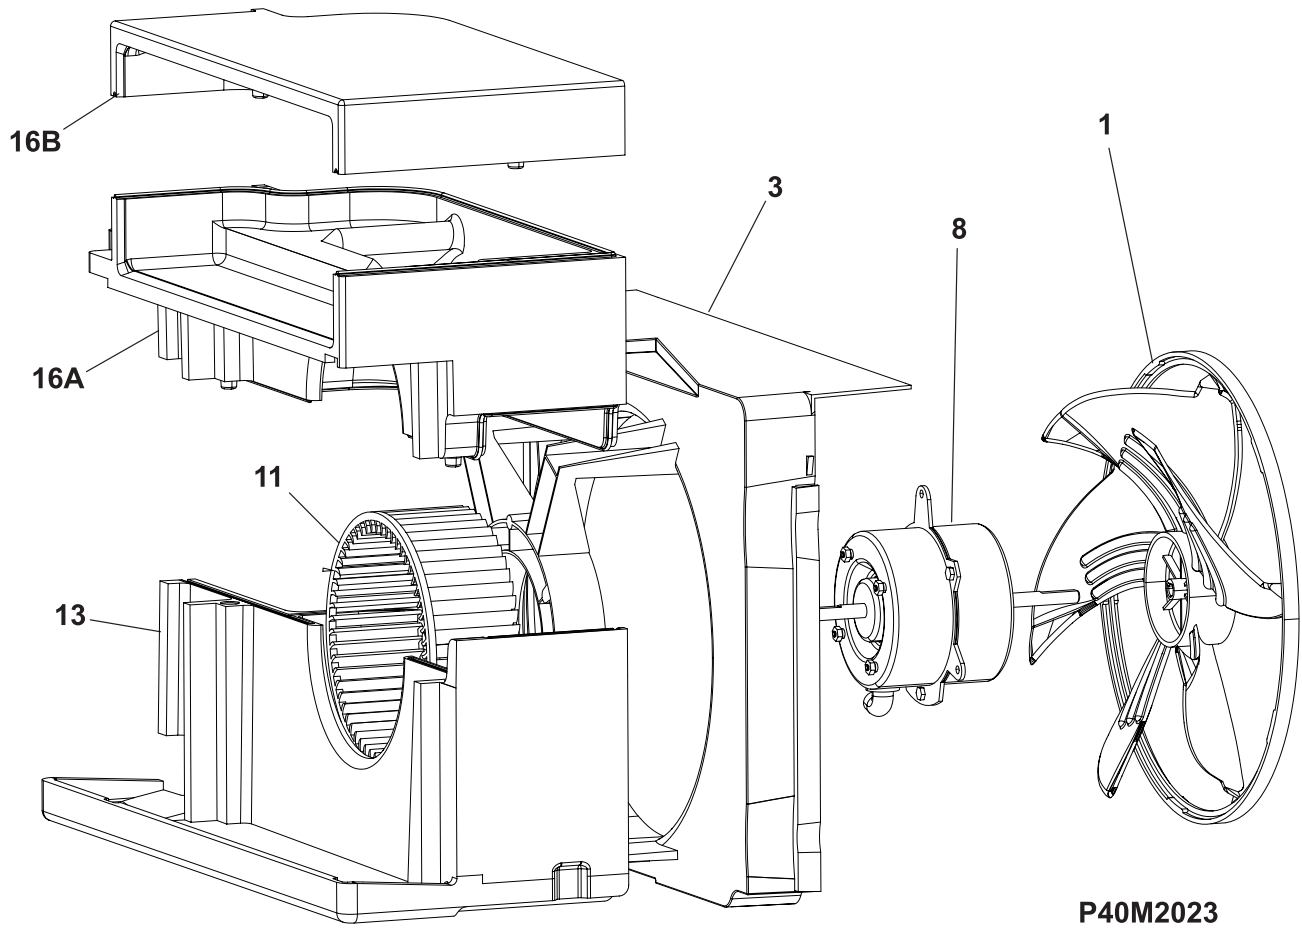

CABINET FRONT AND WRAPPER

P40V2045

CABINET FRONT AND WRAPPER

POS. NO	PART NO	DESCRIPTION
1	5304430636	Cabinet,wrapper
*	5303303691	Screw,truss head ,8-18AB x 0.375 ,w/nibs
6	309640207	Louver Assy,Includes 7,8,9
7	309638002	* Link,vertical louver ,with handle
8	309639303	* Louver,horizontal
9	309342001	* Louver,vertical ,(6)
12	309343501	Filter,air ,7.12 x 17.31 ,no frame
17	309640107	Front Assembly,4 way panel ,w/8,9,12,38,43
*	3015312	Screw,8-18AB x 0.500
19	309359903	Overlay,control
38	309646301	Panel,cabinet front
43	309646401	Frame,cabinet front
70	309369501	Enclosure,control mount
78 #	309342607	Remote Control,transmitter ,with batteries
*	309369952	Energy Guide,FAA055M7A

AIR HANDLING PARTS

P40M2023

AIR HANDLING PARTS

POS. NO	PART NO	DESCRIPTION
1 #	309646202	Fan Blade,with clamp
3 #	309650701	Shroud,fan housing
*	5303285199	Screw,Ph truss hd ,8-18 x 0.38 ,grounding
8 #	309649901	Motor,fan
*	3015312	Screw,8-18AB x 0.500
11 #	309649802	Blower Wheel,8mm snap-on hub
11*	327161302	Clamp,blower wheel mt ,compression
13 #	309650401	Scroll/Evap Tray,blower housing ,bottom
16A#	309650501	Scroll,blower housing ,top
16B#	309650601	Cover,scroll