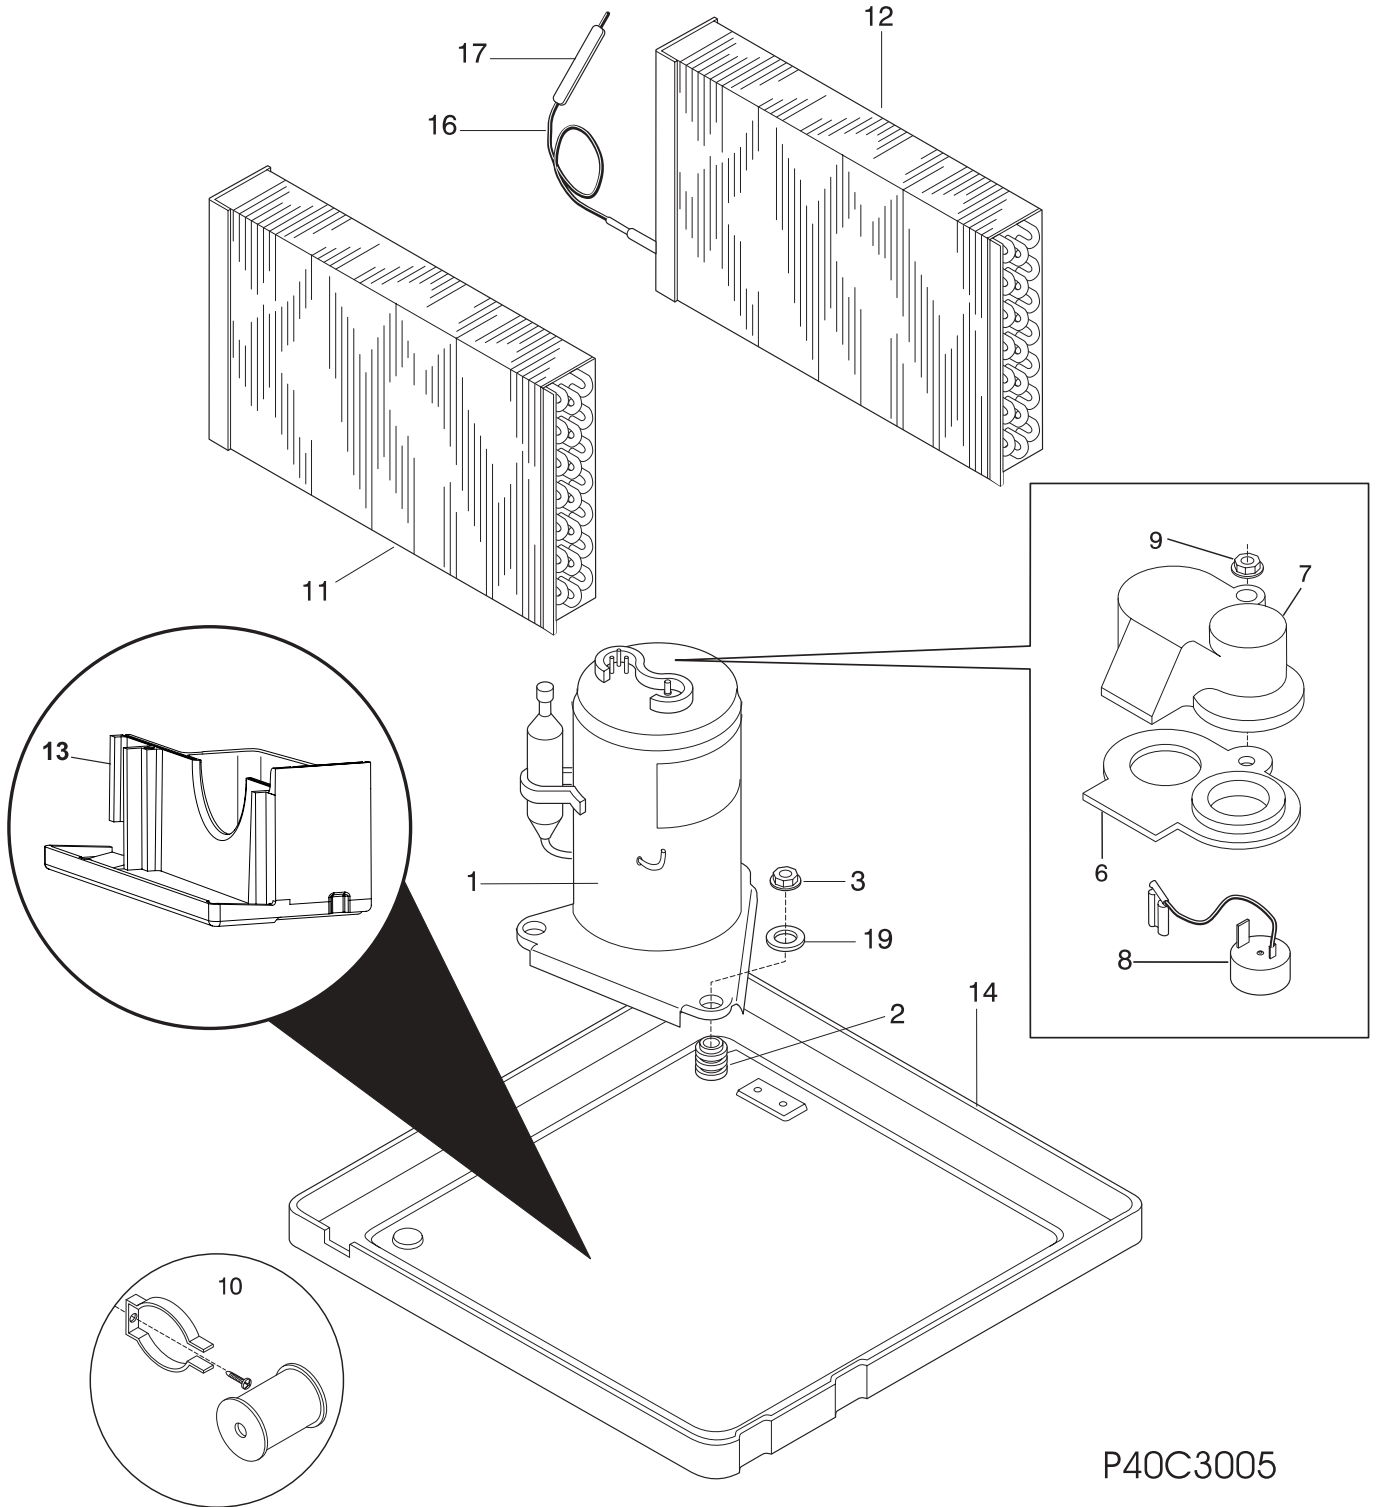

COMPRESSOR PARTS