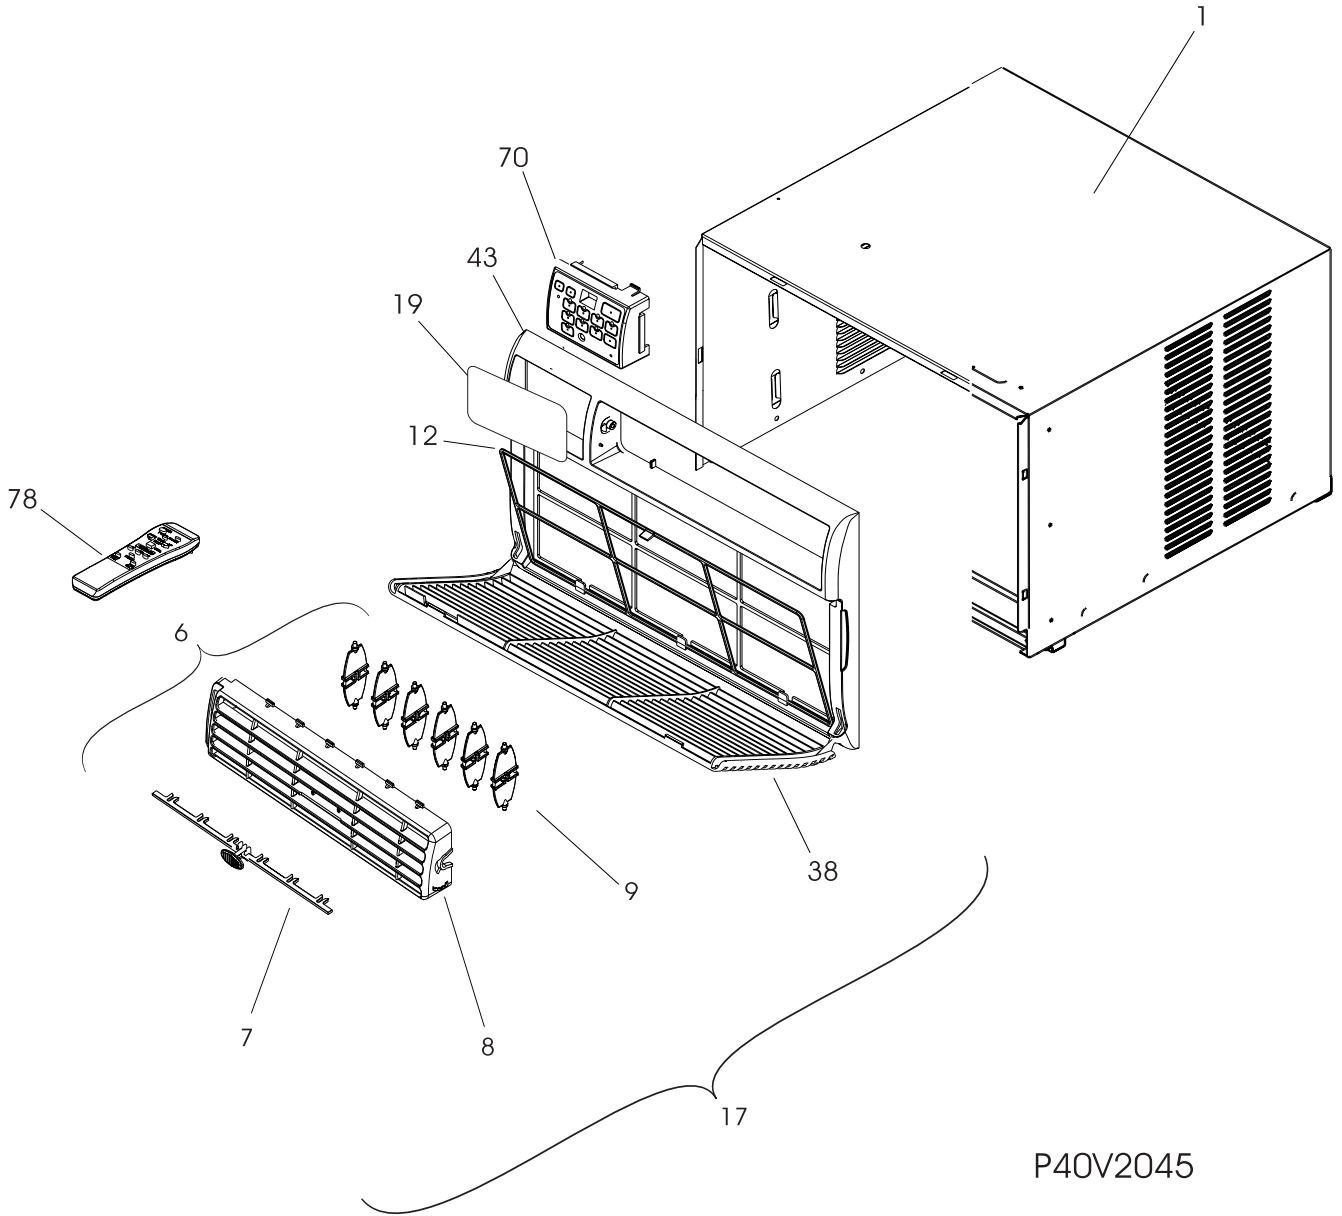

FACTORY PARTS CATALOG ROOM AIR CONDITIONER

Frigidaire

 **Electrolux**

P40L2006

PRODUCT NO.	BASE MODEL NO.	SERIES	VOLTS	BTU-COOLING
FAA055M7A1	FAA055M7A	Century	115	5000 BTU
MARKET				
Frigidaire				

WIRING DIAGRAM - # 309364201
OWNER'S GUIDE - # 309000848
ENERGY GUIDE - # 309369952

CABINET FRONT AND WRAPPER

P40V2045

CABINET FRONT AND WRAPPER

POS. NO	PART NO	DESCRIPTION
1	5304430636	Cabinet,wrapper
*	5303303691	Screw,truss head ,8-18AB x 0.375 ,w/nibs
6	309640207	Louver Assy,Includes 7,8,9
7	309638002	* Link,vertical louver ,with handle
8	309639303	* Louver,horizontal
9	309342001	* Louver,vertical ,(6)
12	309343501	Filter,air ,7.12 x 17.31 ,no frame
17	309640107	Front Assembly,4 way panel ,w/8,9,12,38,43
*	3015312	Screw,8-18AB x 0.500
19	309359903	Overlay,control
38	309646301	Panel,cabinet front
43	309646401	Frame,cabinet front
70	309369501	Enclosure,control mount
78 #	309342607	Remote Control,transmitter ,with batteries
*	309369952	Energy Guide,FAA055M7A