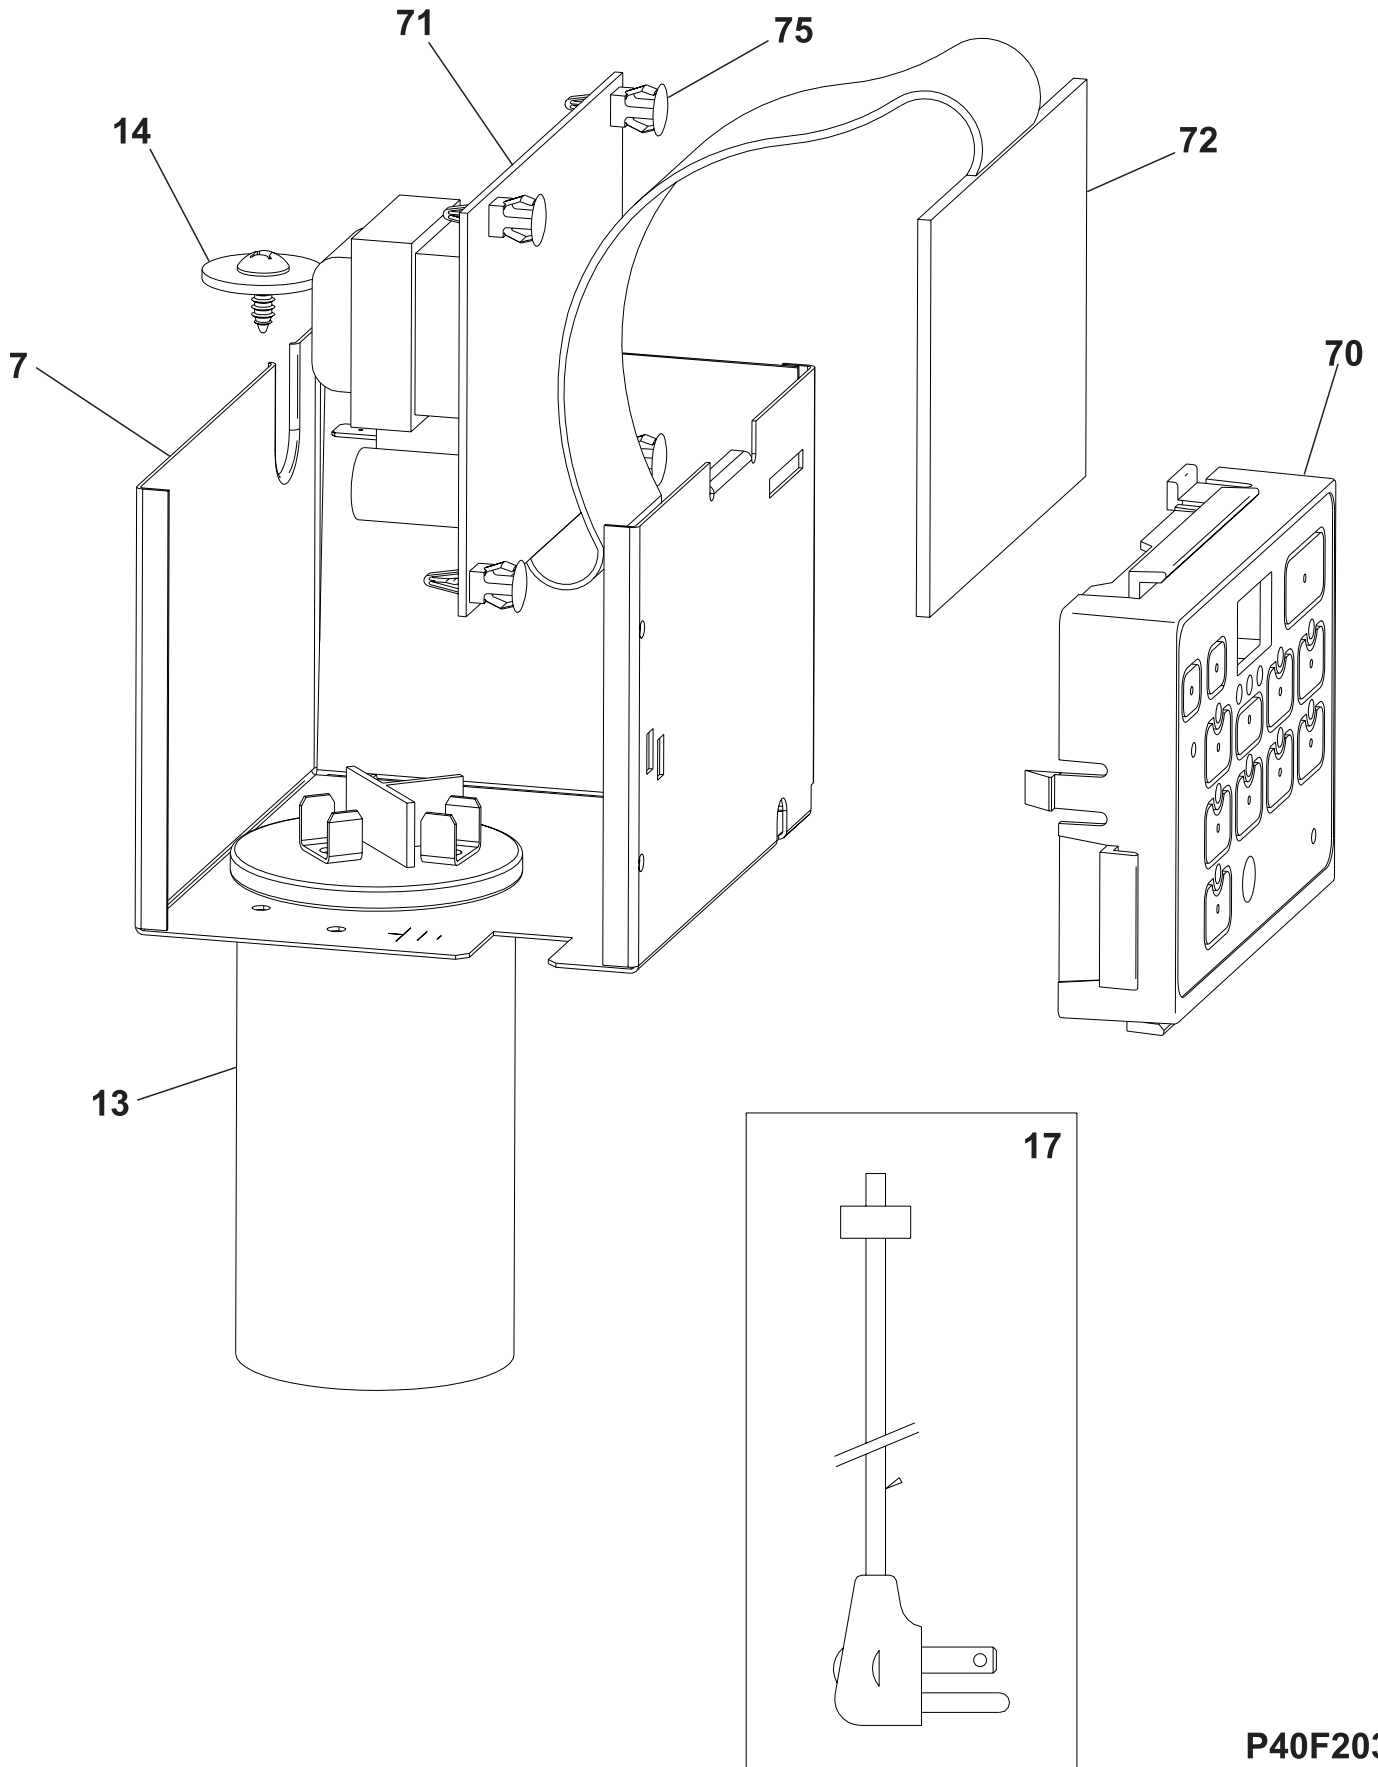

CABINET FRONT AND WRAPPER

P40V2045

CABINET FRONT AND WRAPPER

POS. NO	PART NO	DESCRIPTION
1	5304430636	Cabinet,wrapper
*	5303303691	Screw,truss head ,8-18AB x 0.375 ,w/nibs
6	309640207	Louver Assy,Includes 7,8,9
7	309638002	* Link,vertical louver ,with handle
8	309639303	* Louver,horizontal
9	309342001	* Louver,vertical ,(6)
12	309343501	Filter,air ,7.12 x 17.31 ,no frame
17	309640107	Front Assembly,4 way panel ,w/8,9,12,38,43
*	3015312	Screw,8-18AB x 0.500
19	309359903	Overlay,control
38	309646301	Panel,cabinet front
43	309646401	Frame,cabinet front
70	309369501	Enclosure,control mount
78 #	309342607	Remote Control,transmitter ,with batteries
*	309369952	Energy Guide,FAA055M7A

CONTROLS

CONTROLS

POS. NO	PART NO	DESCRIPTION
7	309650302	Control Box
13 #	5304426449	Capacitor,250 V ,35+5 mfd
14	3002801	Screw,8-18B x 0.500
17 #	309343122	Cord-electric power,18 AWG ,115 V
*	5303285199	Screw,Ph truss hd ,8-18 x 0.38 ,grounding
70	309369501	Enclosure,control mount
71 #	309350404	PC Board,power ,w/trans,sensor
72 #	309350406	PC Board,input ,sleep/filter ck
72*	5304417643	Ribbon Protector
72*	5303301590	Screw,6-20AB x 0.38
75	5304413781	Hardware,PCB support

AIR HANDLING PARTS

P40M2023

AIR HANDLING PARTS

POS. NO	PART NO	DESCRIPTION
1 #	309646202	Fan Blade,with clamp
3 #	309650701	Shroud,fan housing
*	5303285199	Screw,Ph truss hd ,8-18 x 0.38 ,grounding
8 #	309649901	Motor,fan
*	3015312	Screw,8-18AB x 0.500
11 #	309649802	Blower Wheel,8mm snap-on hub
11*	327161302	Clamp,blower wheel mt ,compression
13 #	309650401	Scroll/Evap Tray,blower housing ,bottom
16A#	309650501	Scroll,blower housing ,top
16B#	309650601	Cover,scroll