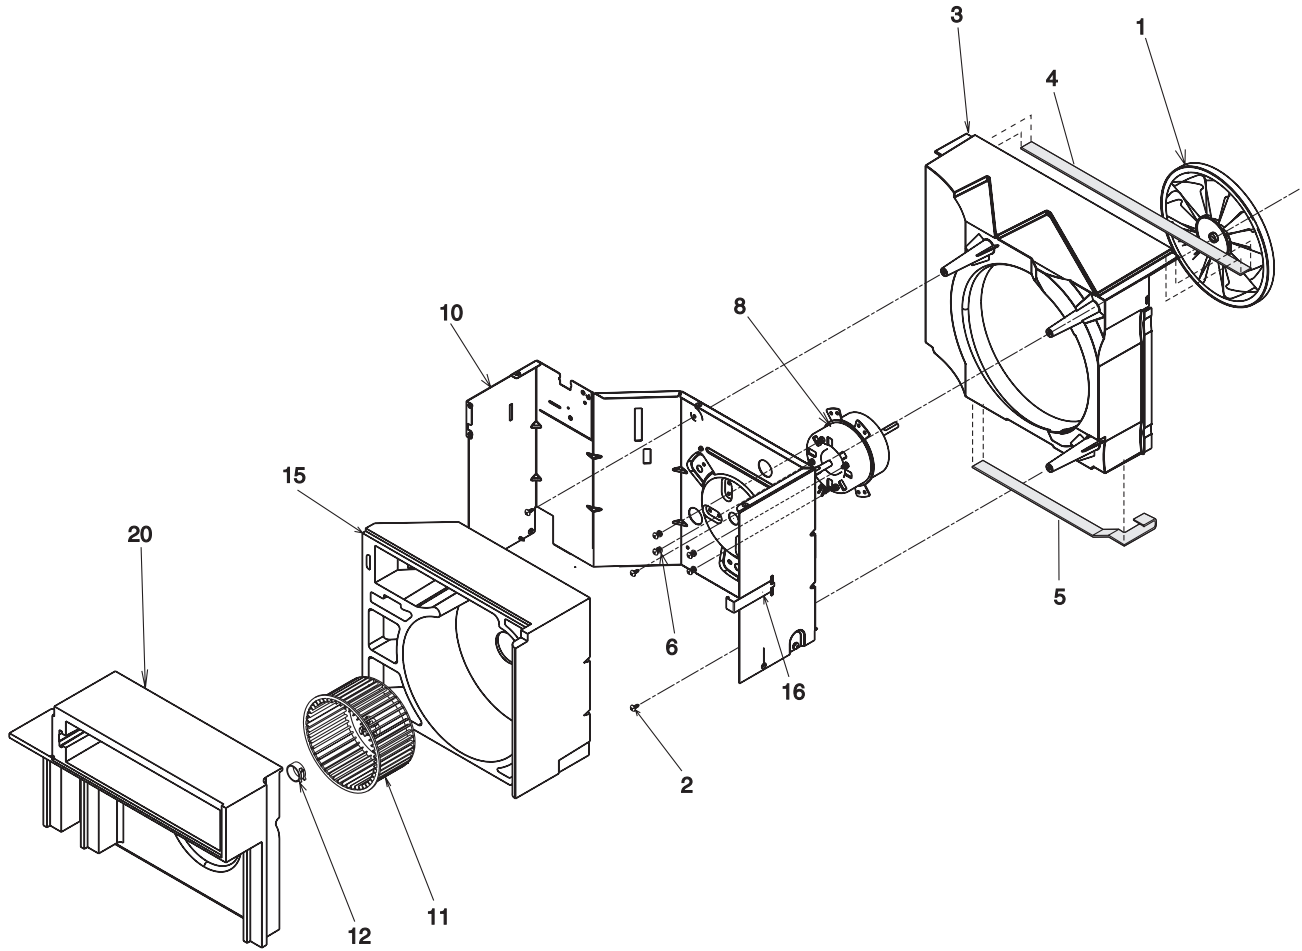

CONTROLS

P40F2031

CONTROLS

POS. NO	PART NO	DESCRIPTION
7	309643802	Control Box
8 #	5303318550	Switch,selector ,2 position,1 sp
10	309643702	Bulkhead
10*	5303303691	Screw,truss head ,8-18AB x 0.375 ,w/nibs
10*	309111201	Grommet,wire protector
13 #	5304426655	Capacitor,250 V ,35+4 mfd
14	3015312	Screw,8-18AB x 0.500
15	309351901	Strap,capacitor mtg.
17 #	309343101	Cord-electric power,18 AWG ,115 V
*	5303285199	Screw,Ph truss hd ,8-18 x 0.38 ,grounding
18	5303007754	Screw,6-32 x 0.188

AIR HANDLING PARTS

P40M2022

AIR HANDLING PARTS

POS. NO	PART NO	DESCRIPTION
1 #	309646202	Fan Blade,with clamp
2	3202975	Screw,10-16AB x 0.72 ,square drive
3	309643901	Housing,fan shroud
4	5304421913	Seal,top
5	5303303759	Seal,bottom
6	08007481	Nut,Keps ,motor mtg ,(4)
8 #	309645002	Motor,fan
10	309643702	Bulkhead
11 #	309643302	Blower Wheel,8mm hub
12	327161302	Clamp,blower wheel mt ,compression
15	309642901	Housing,blower scroll ,Extended
16	309100201	Clip,evap/bulkhead
20	309643003	Plate,scroll cover

COMPRESSOR PARTS

P40C2033

COMPRESSOR PARTS

POS. NO	PART NO	DESCRIPTION
1	5304426656	Compressor
2	5303283877	Grommet,compressor mtg ,(3)
3	5308006948	Nut,compressor mtg ,(3)
6	5303291330	Gasket,terminal cover
7	5304416126	Cover,elec terminal ,compressor
8 #	5304417320	Overload Protector
9	5303294292	Nut,terminal cover
10 #	5303317601	Start Assist Kit,compressor
11 #	309637403	Evaporator
12 #	309637605	Condenser
13 #	309642801	Tray,evap drip
14	309644001	Base,compressor mt. ,with studs
16 #	5304423363	Capillary Tube,43 inch long ,cut-to-length
17 #	5300265301	Drier-filter,service kit
19	309112501	Washer,metallic
21	5303293809	Washer,terminal cover