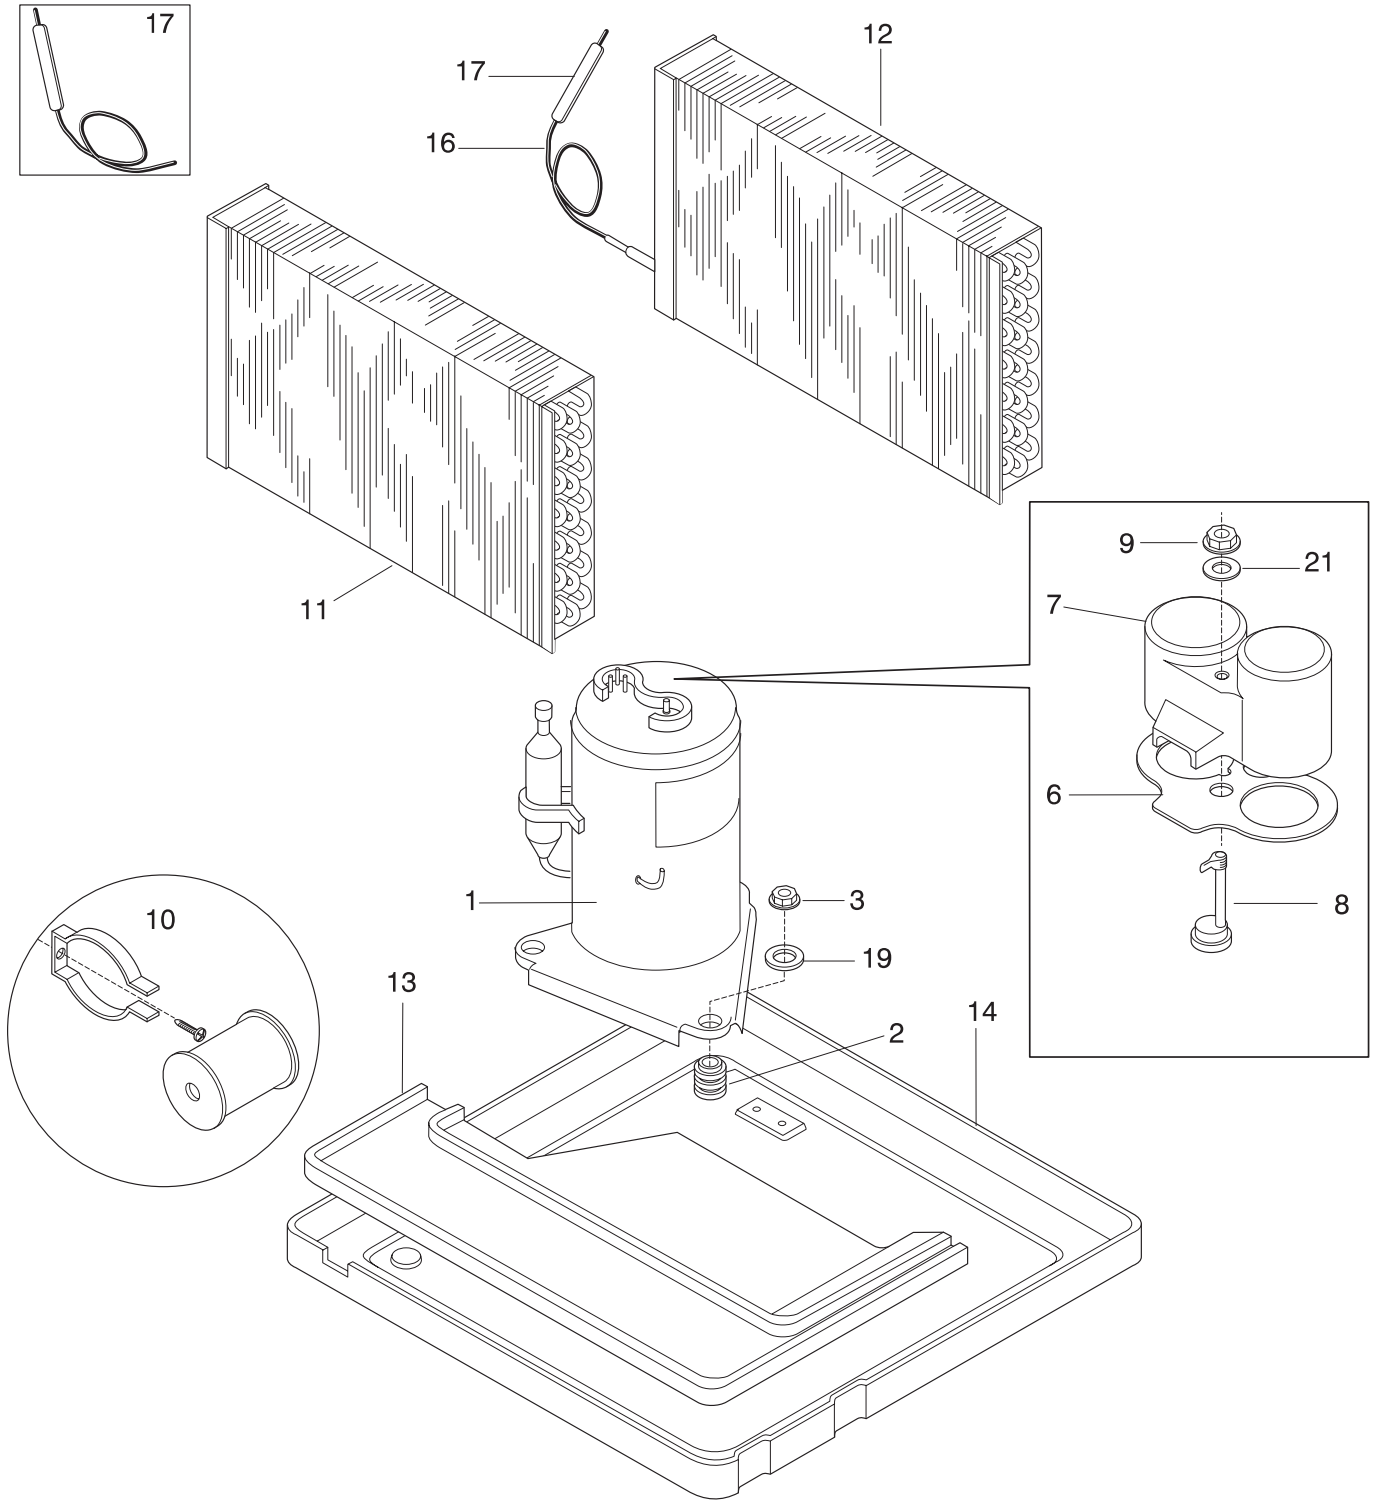

AIR HANDLING PARTS

P40M2022

AIR HANDLING PARTS

POS. NO	PART NO	DESCRIPTION
1 #	309646202	Fan Blade,with clamp
2	3202975	Screw,10-16AB x 0.72 ,square drive
3	309643901	Housing,fan shroud
4	5304421913	Seal,top
5	5303303759	Seal,bottom
6	08007481	Nut,Keps ,motor mtg ,(4)
8 #	309645002	Motor,fan
10	309643702	Bulkhead
11 #	309643302	Blower Wheel,8mm hub
12	327161302	Clamp,blower wheel mt ,compression
15	309642901	Housing,blower scroll ,Extended
16	309100201	Clip,evap/bulkhead
20	309643003	Plate,scroll cover

COMPRESSOR PARTS

P40C2033

COMPRESSOR PARTS

POS. NO	PART NO	DESCRIPTION
1	5304426656	Compressor
2	5303283877	Grommet,compressor mtg ,(3)
3	5308006948	Nut,compressor mtg ,(3)
6	5303291330	Gasket,terminal cover
7	5304416126	Cover,elec terminal ,compressor
8 #	5304417320	Overload Protector
9	5303294292	Nut,terminal cover
10 #	5303317601	Start Assist Kit,compressor
11 #	309637403	Evaporator
12 #	309637605	Condenser
13 #	309642801	Tray,evap drip
14	309644001	Base,compressor mt. ,with studs
16 #	5304423363	Capillary Tube,43 inch long ,cut-to-length
17 #	5300265301	Drier-filter,service kit
19	309112501	Washer,metallic
21	5303293809	Washer,terminal cover

WINDOW MOUNTING PARTS

P40A1001

WINDOW MOUNTING PARTS

POS. NO	PART NO	DESCRIPTION
1	5304407729	Seal,window stuffer
2	5303211056	Bracket,sash lock
4	309644902	Frame Extension Kit,accordion ,LH & RH ,incl. 4,14,15
4	5304423372	Extension,sliding frame ,LH cab front ,w/closure panel
5	08016226	Seal,top rail/cab
14	5304423373	Extension,sliding frame ,RH cab front ,w/closure panel
15	309645501	Panel,accordion ,RH/LH ,window closure
16	5304417362	Rail,retainer ,top
17	3002803	Screw,wood, type 17 ,10-12 x 0.750
18	5303303691	Screw,truss head ,8-18AB x 0.375 ,w/nibs
20	5304411997	Screw,8-18 x 0.750
22	5304403252	Rail,retainer ,bottom
23	3001806	Screw,23(T) ,10-32 x 0.310
24	5308002974	Screw,wood,type 17 ,8-15 x 0.500