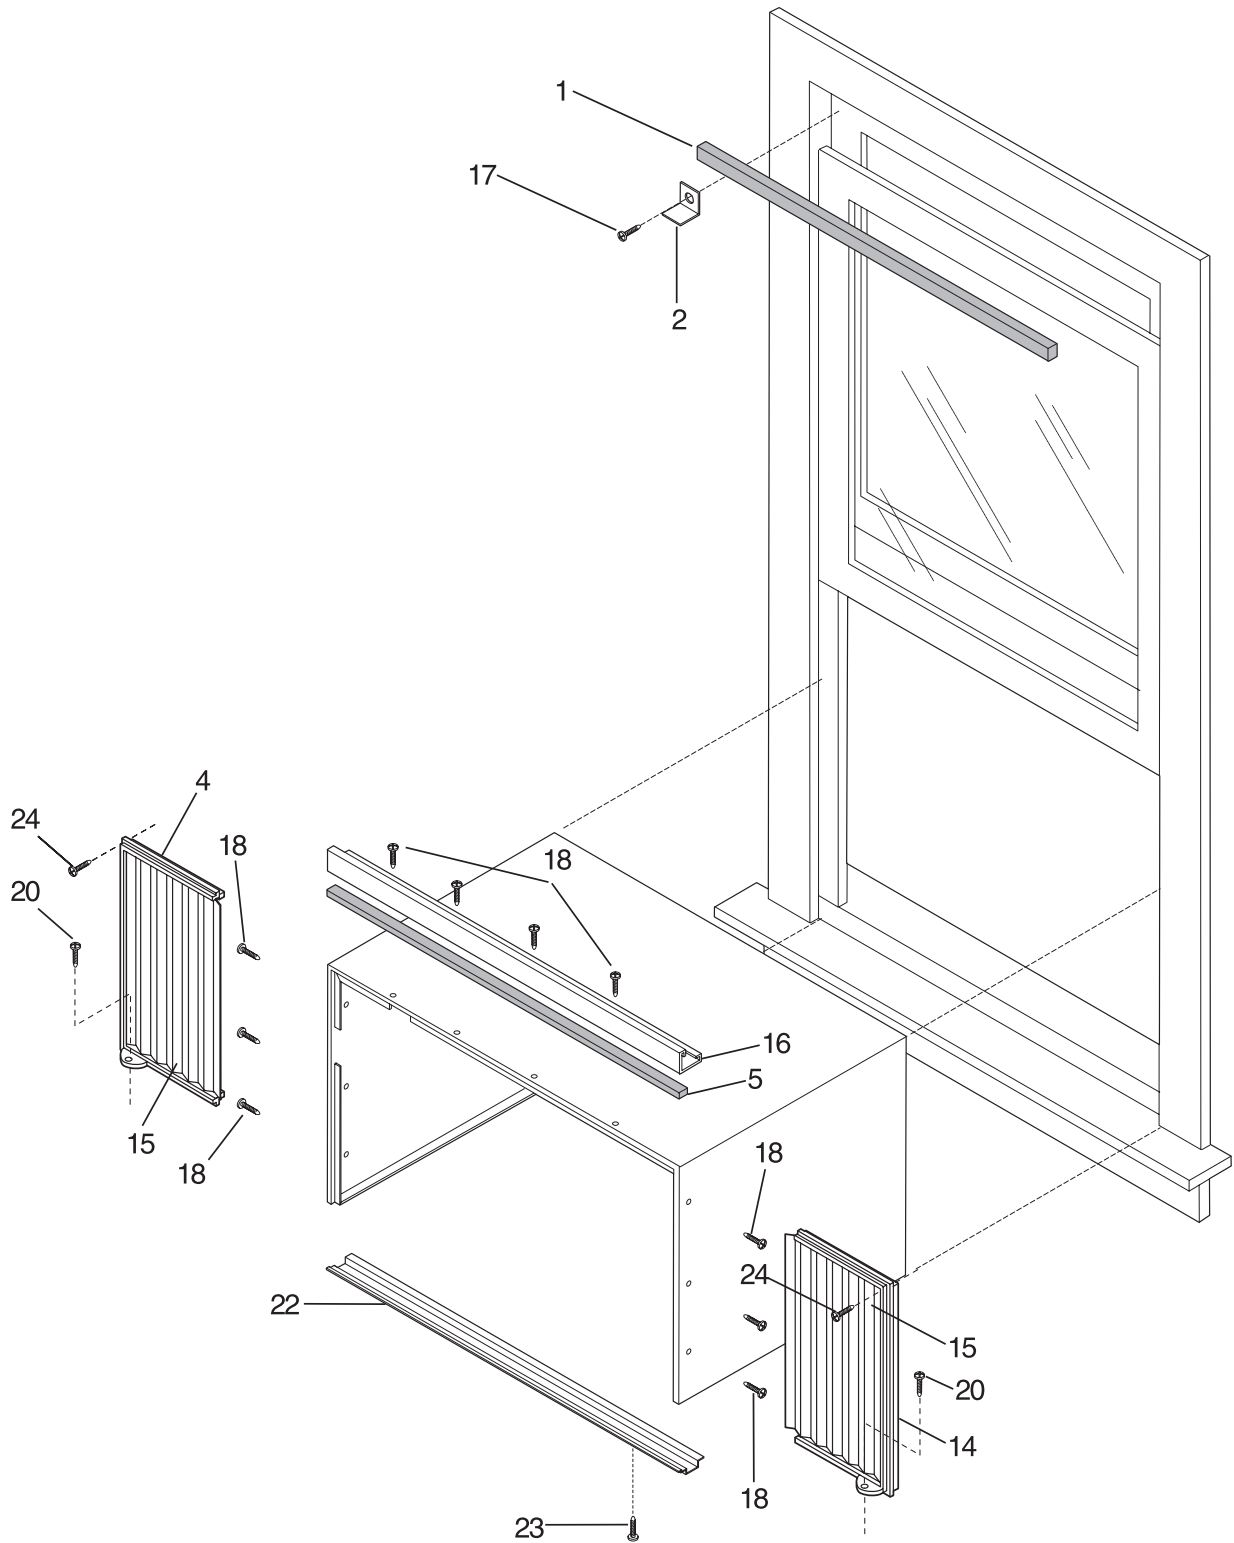

WINDOW MOUNTING PARTS

P40A1001

WINDOW MOUNTING PARTS

POS. NO	PART NO	DESCRIPTION
1	5304407729	Seal,window stuffer
2	5303211056	Bracket,sash lock
4	309644902	Frame Extension Kit,accordion ,LH & RH ,incl. 4,14,15
4	5304423372	Extension,sliding frame ,LH cab front ,w/closure panel
5	08016226	Seal,top rail/cab
14	5304423373	Extension,sliding frame ,RH cab front ,w/closure panel
15	309645501	Panel,accordion ,RH/LH ,window closure
16	5304417362	Rail,retainer ,top
17	3002803	Screw,wood, type 17 ,10-12 x 0.750
18	5303303691	Screw,truss head ,8-18AB x 0.375 ,w/nibs
20	5304411997	Screw,8-18 x 0.750
22	5304403252	Rail,retainer ,bottom
23	3001806	Screw,23(T) ,10-32 x 0.310
24	5308002974	Screw,wood,type 17 ,8-15 x 0.500