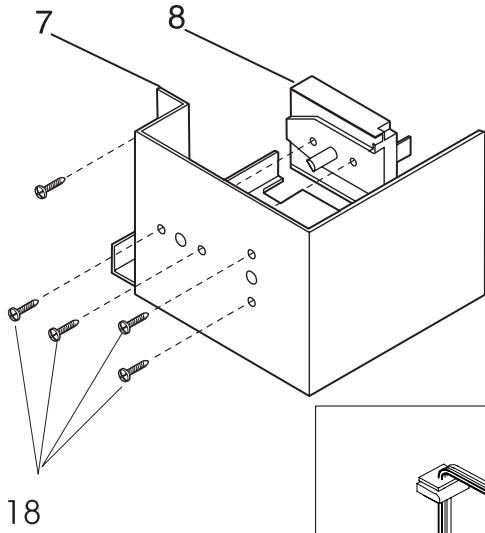

CABINET FRONT AND WRAPPER

P40V2040

CABINET FRONT AND WRAPPER

POS. NO	PART NO	DESCRIPTION
1	309643602	Cabinet,wrapper
*	5303303691	Screw,truss head ,8-18AB x 0.375 ,w/nibs
8	309639302	Louver,horizontal
12	309343501	Filter,air ,7.12 x 17.31 ,no frame
17	309640106	Front Assembly,4 way panel ,w/8,9,12,38,43
*	3015312	Screw,8-18AB x 0.500
19	309342901	Dial Plate
20	309364102	Knob,rotary control
22	5303001775	Spacer,dial plate
38	309646301	Panel,cabinet front
43	309646401	Frame,cabinet front
*	309367411	Energy Guide,FAC051K7A6

CONTROLS

P40F2031

CONTROLS

POS. NO	PART NO	DESCRIPTION
7	309643802	Control Box
8 #	5303318550	Switch,selector ,2 position,1 sp
10	309643702	Bulkhead
10*	5303303691	Screw,truss head ,8-18AB x 0.375 ,w/nibs
10*	309111201	Grommet,wire protector
13 #	5304426655	Capacitor,250 V ,35+4 mfd
14	3015312	Screw,8-18AB x 0.500
15	309351901	Strap,capacitor mtg.
17 #	309343101	Cord-electric power,18 AWG ,115 V
*	5303285199	Screw,Ph truss hd ,8-18 x 0.38 ,grounding
18	5303007754	Screw,6-32 x 0.188