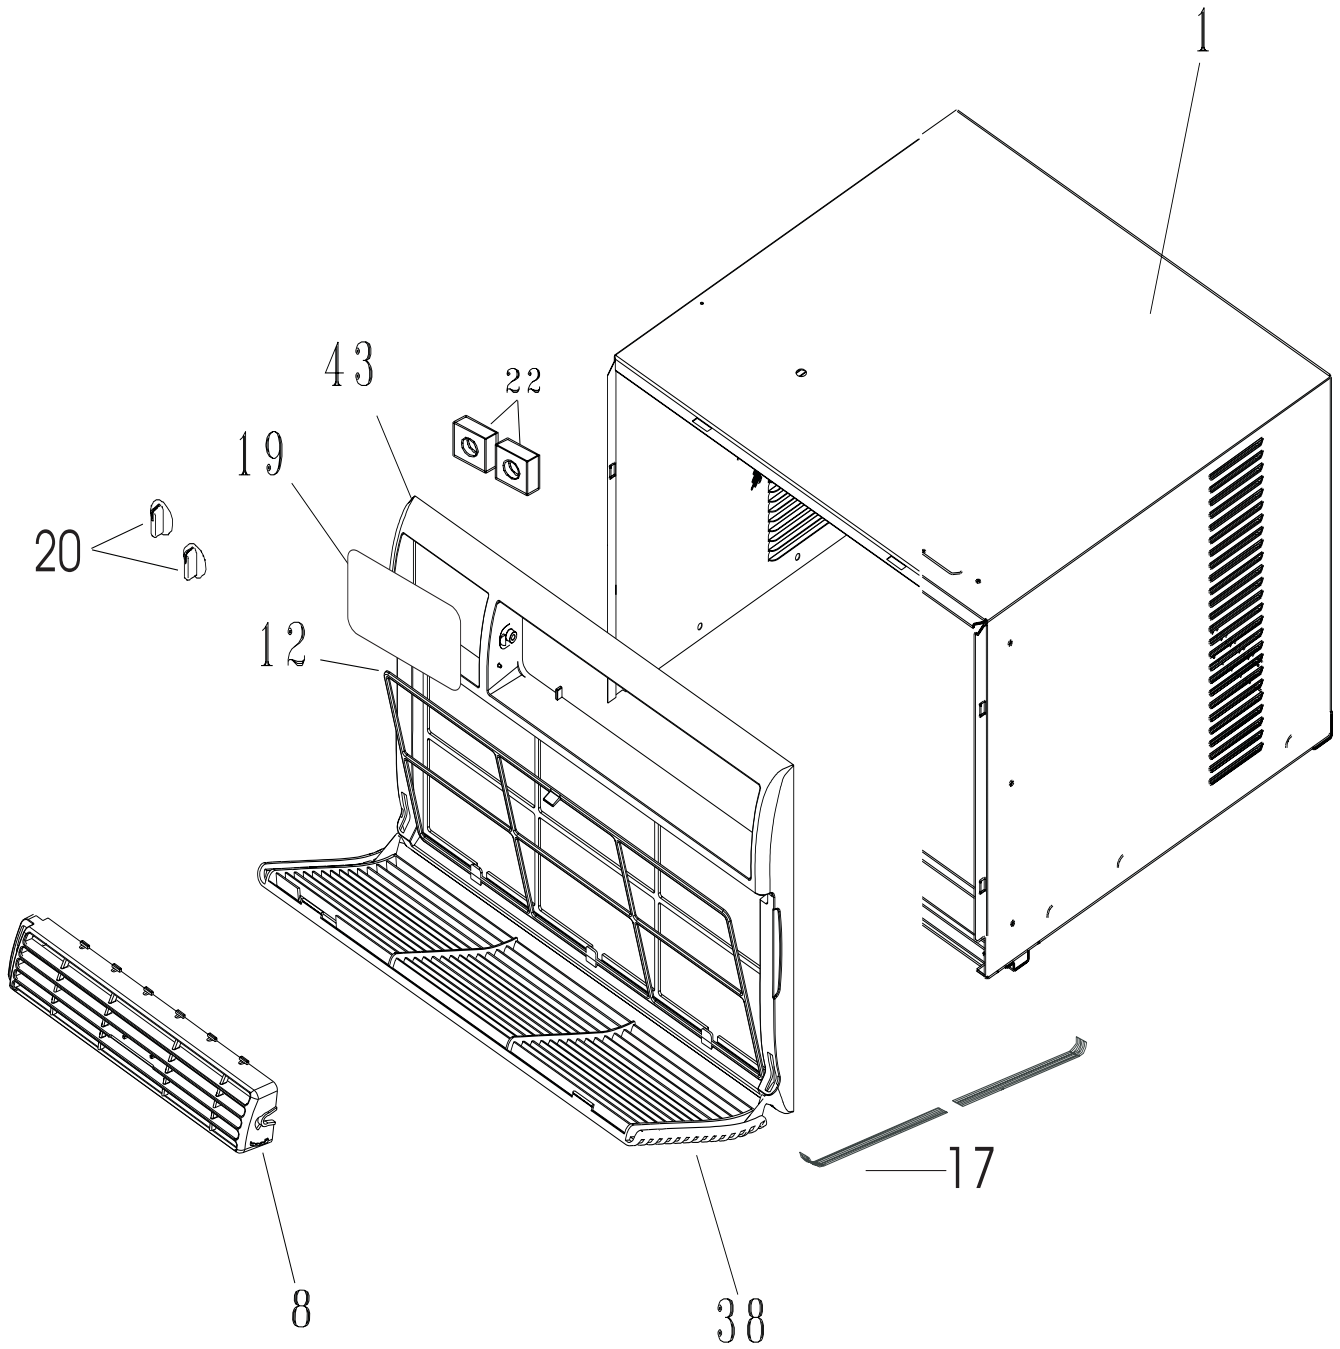

CABINET FRONT AND WRAPPER

P40V2040

CABINET FRONT AND WRAPPER

POS. NO	PART NO	DESCRIPTION
1	309643602	Cabinet,wrapper
*	5303303691	Screw,truss head ,8-18AB x 0.375 ,w/nibs
8	309639302	Louver,horizontal
12	309343501	Filter,air ,7.12 x 17.31 ,no frame
17	309640106	Front Assembly,4 way panel ,w/8,9,12,38,43
*	3015312	Screw,8-18AB x 0.500
19	309342901	Dial Plate
20	309364102	Knob,rotary control
22	5303001775	Spacer,dial plate
38	309646301	Panel,cabinet front
43	309646401	Frame,cabinet front
*	309367411	Energy Guide,FAC051K7A6