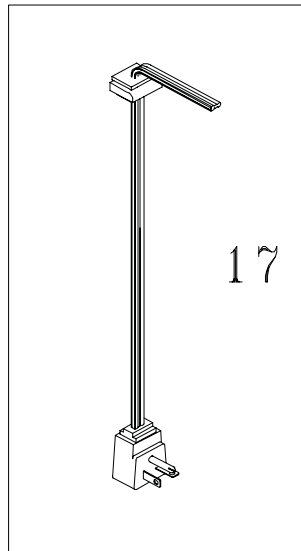

CABINET FRONT AND WRAPPER

P40V2040

CABINET FRONT AND WRAPPER

POS. NO	PART NO	DESCRIPTION
1	309643602	Cabinet,wrapper
*	5303303691	Screw,truss head ,8-18AB x 0.375 ,w/nibs
8	309639302	Louver,horizontal
12	309343501	Filter,air ,7.12 x 17.31 ,no frame
17	309640106	Front Assembly,4 way panel ,w/8,9,12,38,43
*	3015312	Screw,8-18AB x 0.500
19	309342901	Dial Plate
20	309364102	Knob,rotary control
22	5303001775	Spacer,dial plate
38	309646301	Panel,cabinet front
43	309646401	Frame,cabinet front
*	309367411	Energy Guide,FAC051K7A6

CONTROLS

P40F2031

CONTROLS

POS. NO	PART NO	DESCRIPTION
7	309643802	Control Box
8 #	5303318550	Switch,selector ,2 position,1 sp
10	309643702	Bulkhead
10*	5303303691	Screw,truss head ,8-18AB x 0.375 ,w/nibs
10*	309111201	Grommet,wire protector
13 #	5304426655	Capacitor,250 V ,35+4 mfd
14	3015312	Screw,8-18AB x 0.500
15	309351901	Strap,capacitor mtg.
17 #	309343101	Cord-electric power,18 AWG ,115 V
*	5303285199	Screw,Ph truss hd ,8-18 x 0.38 ,grounding
18	5303007754	Screw,6-32 x 0.188

AIR HANDLING PARTS

P40M2022

AIR HANDLING PARTS

POS. NO	PART NO	DESCRIPTION
1 #	309646202	Fan Blade,with clamp
2	3202975	Screw,10-16AB x 0.72 ,square drive
3	309643901	Housing,fan shroud
4	5304421913	Seal,top
5	5303303759	Seal,bottom
6	08007481	Nut,Keps ,motor mtg ,(4)
8 #	309645002	Motor,fan
10	309643702	Bulkhead
11 #	309643302	Blower Wheel,8mm hub
12	327161302	Clamp,blower wheel mt ,compression
15	309642901	Housing,blower scroll ,Extended
16	309100201	Clip,evap/bulkhead
20	309643003	Plate,scroll cover