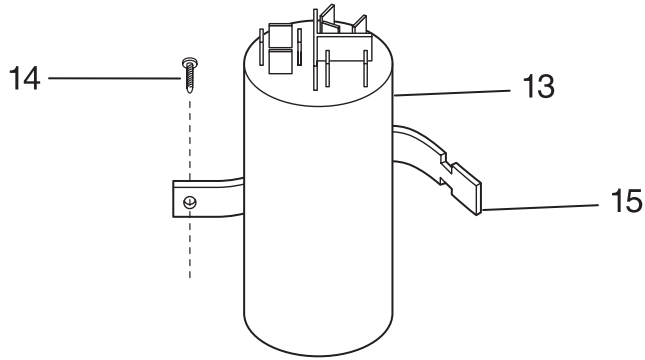

CABINET FRONT AND WRAPPER

P40V2040

CABINET FRONT AND WRAPPER

POS. NO	PART NO	DESCRIPTION
1	309643602	Cabinet,wrapper
*	5303303691	Screw,truss head ,8-18AB x 0.375 ,w/nibs
8	309639302	Louver,horizontal
12	309343501	Filter,air ,7.12 x 17.31 ,no frame
17	309640106	Front Assembly,4 way panel ,w/8,9,12,38,43
*	3015312	Screw,8-18AB x 0.500
19	309342901	Dial Plate
20	309364102	Knob,rotary control
22	5303001775	Spacer,dial plate
38	309646301	Panel,cabinet front
43	309646401	Frame,cabinet front
*	309367411	Energy Guide,FAC051K7A6

CONTROLS

P40F2031

CONTROLS

POS. NO	PART NO	DESCRIPTION
7	309643802	Control Box
8 #	5303318550	Switch,selector ,2 position,1 sp
10	309643702	Bulkhead
10*	5303303691	Screw,truss head ,8-18AB x 0.375 ,w/nibs
10*	309111201	Grommet,wire protector
13 #	5304426655	Capacitor,250 V ,35+4 mfd
14	3015312	Screw,8-18AB x 0.500
15	309351901	Strap,capacitor mtg.
17 #	309343101	Cord-electric power,18 AWG ,115 V
*	5303285199	Screw,Ph truss hd ,8-18 x 0.38 ,grounding
18	5303007754	Screw,6-32 x 0.188

AIR HANDLING PARTS

P40M2022

AIR HANDLING PARTS

POS. NO	PART NO	DESCRIPTION
1 #	309646202	Fan Blade,with clamp
2	3202975	Screw,10-16AB x 0.72 ,square drive
3	309643901	Housing,fan shroud
4	5304421913	Seal,top
5	5303303759	Seal,bottom
6	08007481	Nut,Keps ,motor mtg ,(4)
8 #	309645002	Motor,fan
10	309643702	Bulkhead
11 #	309643302	Blower Wheel,8mm hub
12	327161302	Clamp,blower wheel mt ,compression
15	309642901	Housing,blower scroll ,Extended
16	309100201	Clip,evap/bulkhead
20	309643003	Plate,scroll cover