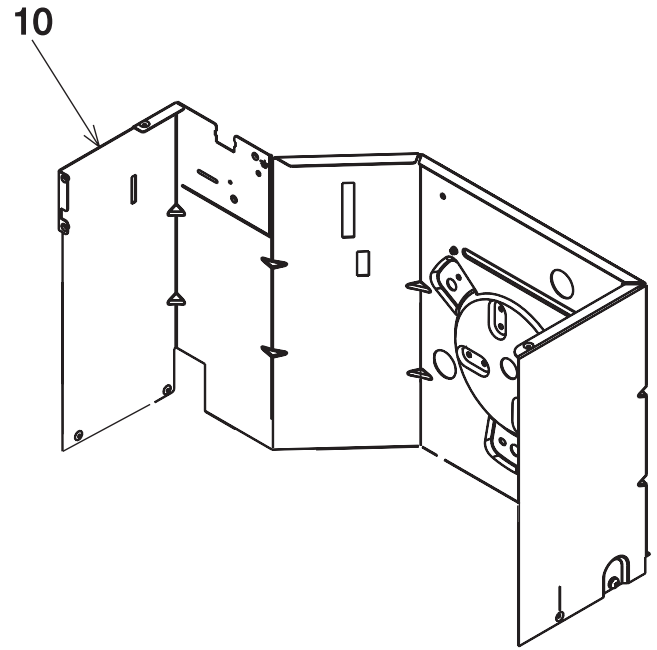

CABINET FRONT AND WRAPPER

POS. NO	PART NO	DESCRIPTION
1	309643602	Cabinet,wrapper
*	5303303691	Screw,truss head ,8-18AB x 0.375 ,w/nibs
8	309639302	Louver,horizontal
12	309343501	Filter,air ,7.12 x 17.31 ,no frame
17	309640106	Front Assembly,4 way panel ,w/8,9,12,38,43
*	3015312	Screw,8-18AB x 0.500
19	309342901	Dial Plate
20	309364102	Knob,rotary control
22	5303001775	Spacer,dial plate
38	309646301	Panel,cabinet front
43	309646401	Frame,cabinet front
*	309367411	Energy Guide,FAC051K7A6

CONTROLS

P40F2031