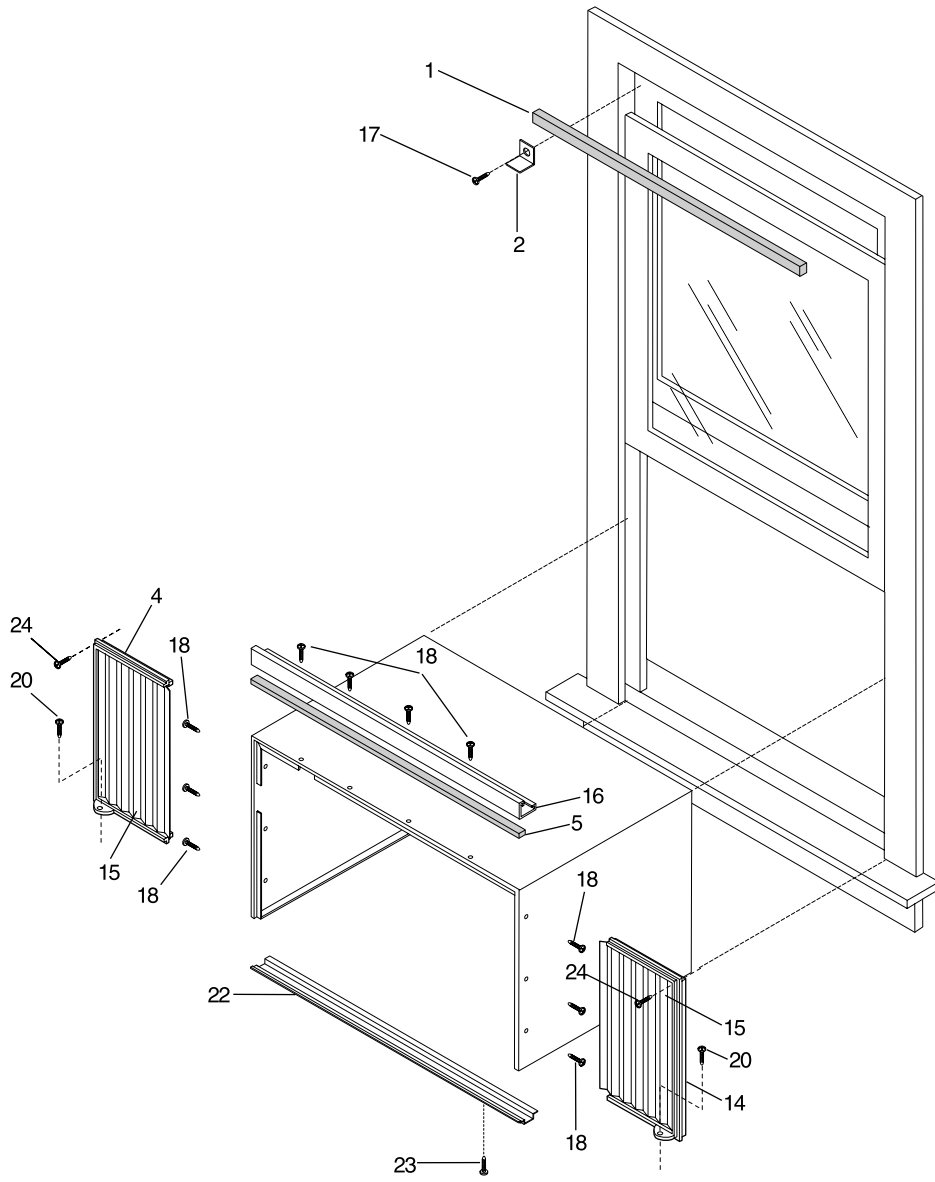

WINDOW MOUNTING PARTS

P40A1001

WINDOW MOUNTING PARTS

POS. NO	PART NO	DESCRIPTION
1	5304407729	Seal-window frame, stuffer
2	5303211056	Bracket
4	5304414120	Extension-frame, LH , w/accordion
5	08016226	Seal-top rail
14	5304414121	Extension-frame, RH , with accordion
15	309626504	Accordion
16	5304417362	Rail-top
17	3002803	Screw, wood, type 17 , 10-12 x 0.750
18	5303303691	Screw, truss head , 8-18AB x 0.375 , w/nibs
20	5303295750	Screw, pan head , 8-18 x 0.750
22	5304403252	Retainer, bottom
23	3001806	Screw, 23(T) , 10-32 x 0.310