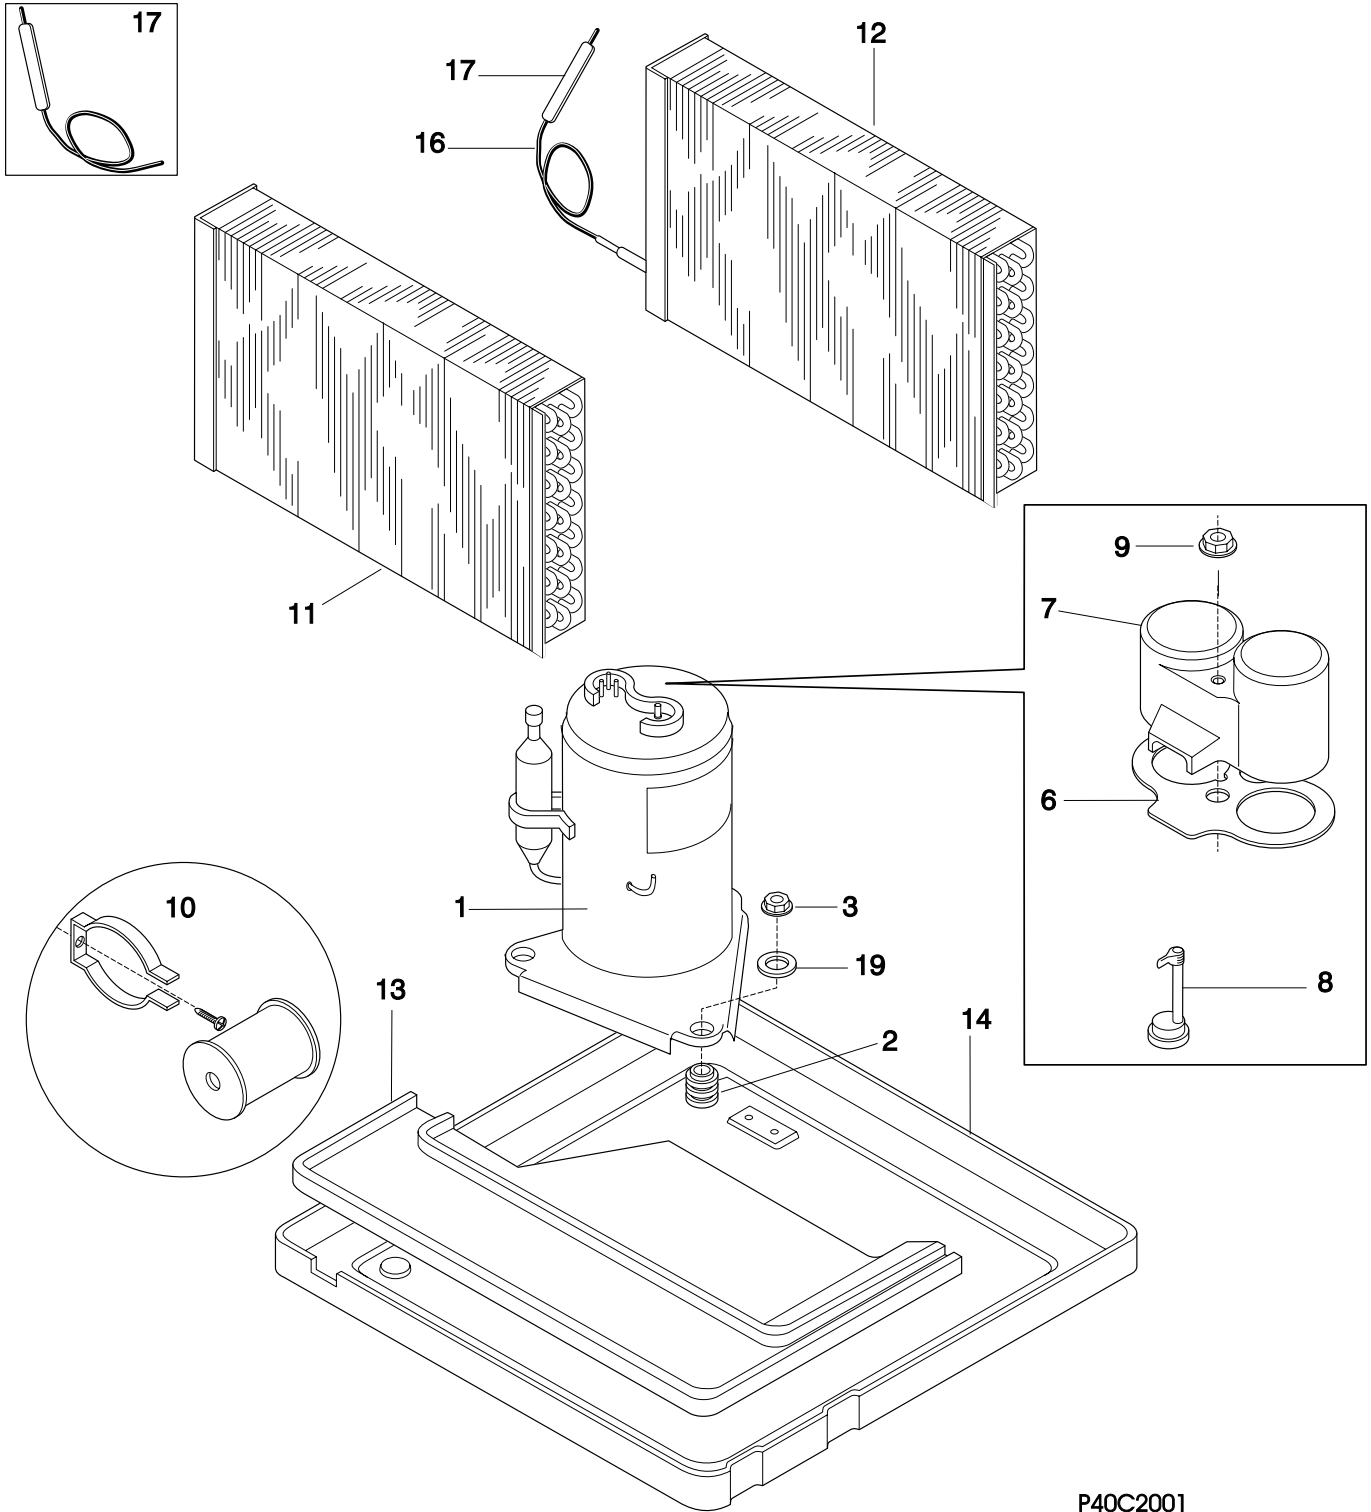

AIR HANDLING PARTS

P40M2006

AIR HANDLING PARTS

POS. NO	PART NO	DESCRIPTION
1 #	309624502	Fan Blade,with clamp
2	3202975	Screw,10-16 x 0.72 ,square drive
3	309624201	Housing-fan
4	5303270043	Seal,condenser
6	5300105402	Grommet,motor ,(3)
8 #	309627302	Motor-fan,3 speed
10	309602403	Bulkhead
11 #	309603301	Blower Wheel
12	309112101	Clamp-blower
12	5303012110	Clamp-blower
15	5304407653	Housing-blower
16	309100201	Clip
20	5304407654	Plate-blower housing,scroll plate

COMPRESSOR PARTS

P40C2001

 COMPRESSOR PARTS

POS. NO	PART NO	DESCRIPTION
1 #	5304414117	Compressor
2	5303283877	Grommet,compressor mtg ,(3)
3	5308006948	Nut,compressor mtg ,(3)
6	5303002035	Gasket,terminal cover
7	3002034	Cover-terminal,compressor
8 #	5304413778	Overload Protector
9	5303301734	Nut,terminal cover
10 #	5303317601	Start Assist Kit,compressor
11 #	309604219	Evaporator-assy
12 #	5303307226	Condenser
13	5303302849	Tray-evaporator
14	5304413780	Base-compressor
16 #	5304408716	Capillary Tube,50 inch long
17	5304413857	Tube-process
19	309112501	Washer,metallic
19*	5303002664	Washer,compressor mtg

WINDOW MOUNTING PARTS

P40A1001

WINDOW MOUNTING PARTS

POS. NO	PART NO	DESCRIPTION
1	5304407729	Seal-window frame, stuffer
2	5303211056	Bracket
4	5304414120	Extension-frame, LH , w/accordion
5	08016226	Seal-top rail
14	5304414121	Extension-frame, RH , with accordion
15	309626504	Accordion
16	5304417362	Rail-top
17	3002803	Screw, wood, type 17 , 10-12 x 0.750
18	5303303691	Screw, truss head , 8-18AB x 0.375 , w/nibs
20	5303295750	Screw, pan head , 8-18 x 0.750
22	5304403252	Retainer, bottom
23	3001806	Screw, 23(T) , 10-32 x 0.310