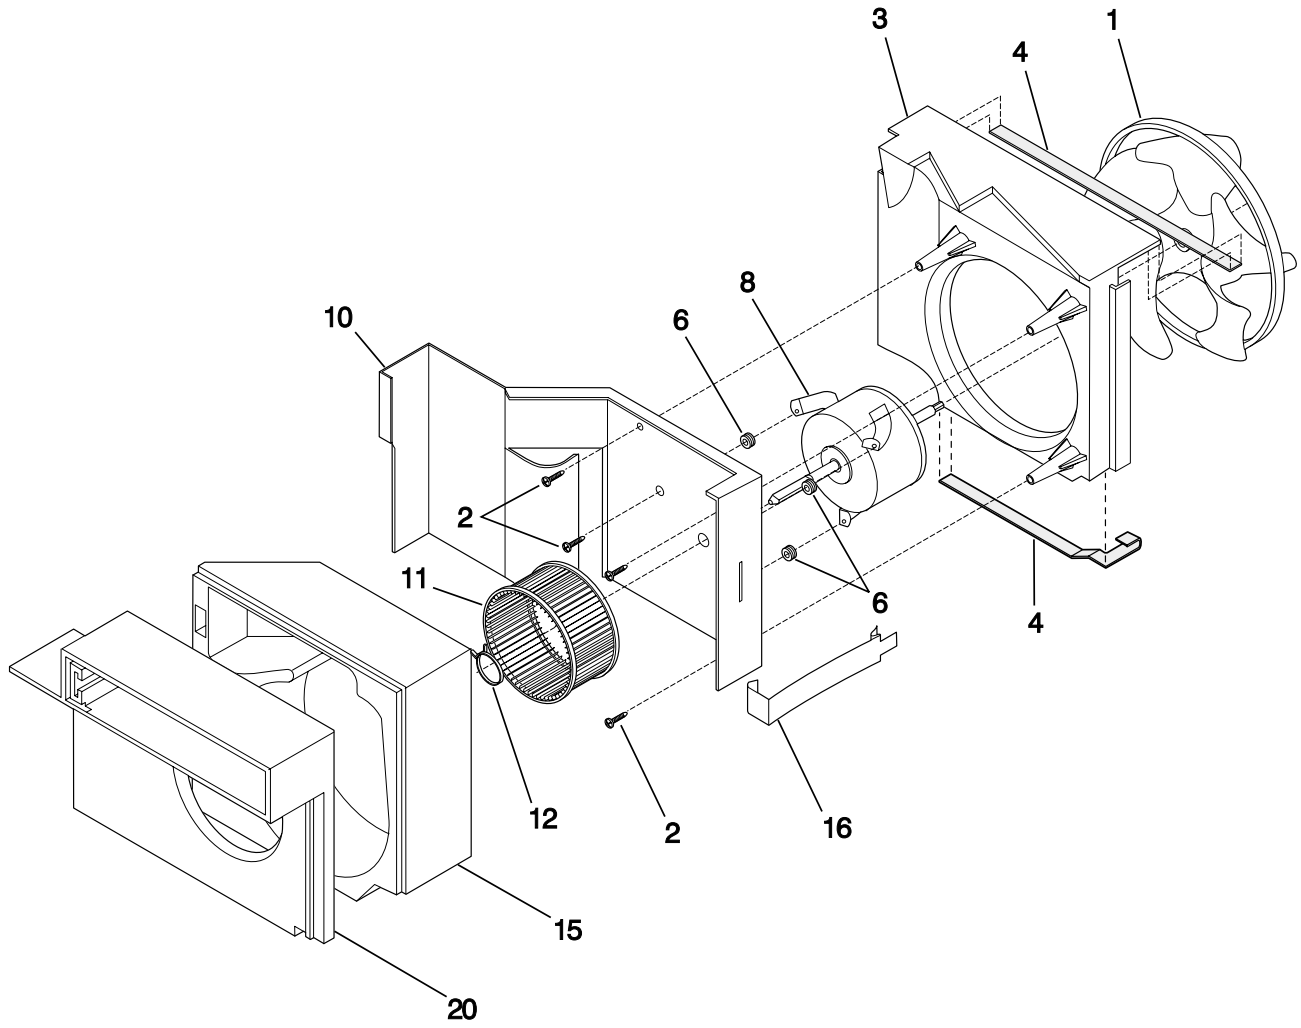

CONTROLS

P40F0006

CONTROLS

POS. NO	PART NO	DESCRIPTION
7	309350302	Control Box
8 #	5303323284	Switch-selector
9 #	5304402838	Control-temperature
10	309602404	Bulkhead
10*	309111201	Grommet,wire protector
12	309101202	Clip-control bulb,(2)
13 #	5303303125	Capacitor,370 V ,35+5 microfarad
14	3015312	Screw,8-18AB x 0.500
15	5303303086	Strap-capacitor
17 #	309343101	Cord-electric power,18 AWG ,115 V
18	5303007754	Screw,6-32 x 0.188
19	5303302855	Cover,capacitor
20	5303002600	Sleeve,control

AIR HANDLING PARTS

P40M2006

AIR HANDLING PARTS

POS. NO	PART NO	DESCRIPTION
1 #	309624502	Fan Blade,with clamp
2	3202975	Screw,10-16 x 0.72 ,square drive
3	309624201	Housing-fan
4	5303270043	Seal,condenser
6	5300105402	Grommet,motor ,(3)
8 #	309627302	Motor-fan,3 speed
10	309602403	Bulkhead
11 #	309603301	Blower Wheel
12	309112101	Clamp-blower
12	5303012110	Clamp-blower
15	5304407653	Housing-blower
16	309100201	Clip
20	5304407654	Plate-blower housing,scroll plate

WINDOW MOUNTING PARTS

P40A1001

WINDOW MOUNTING PARTS

POS. NO	PART NO	DESCRIPTION
1	5304407729	Seal-window frame, stuffer
2	5303211056	Bracket
4	5304414120	Extension-frame, LH , w/accordion
5	08016226	Seal-top rail
14	5304414121	Extension-frame, RH , with accordion
15	309626504	Accordion
16	5304417362	Rail-top
17	3002803	Screw, wood, type 17 , 10-12 x 0.750
18	5303303691	Screw, truss head , 8-18AB x 0.375 , w/nibs
20	5303295750	Screw, pan head , 8-18 x 0.750
22	5304403252	Retainer, bottom
23	3001806	Screw, 23(T) , 10-32 x 0.310