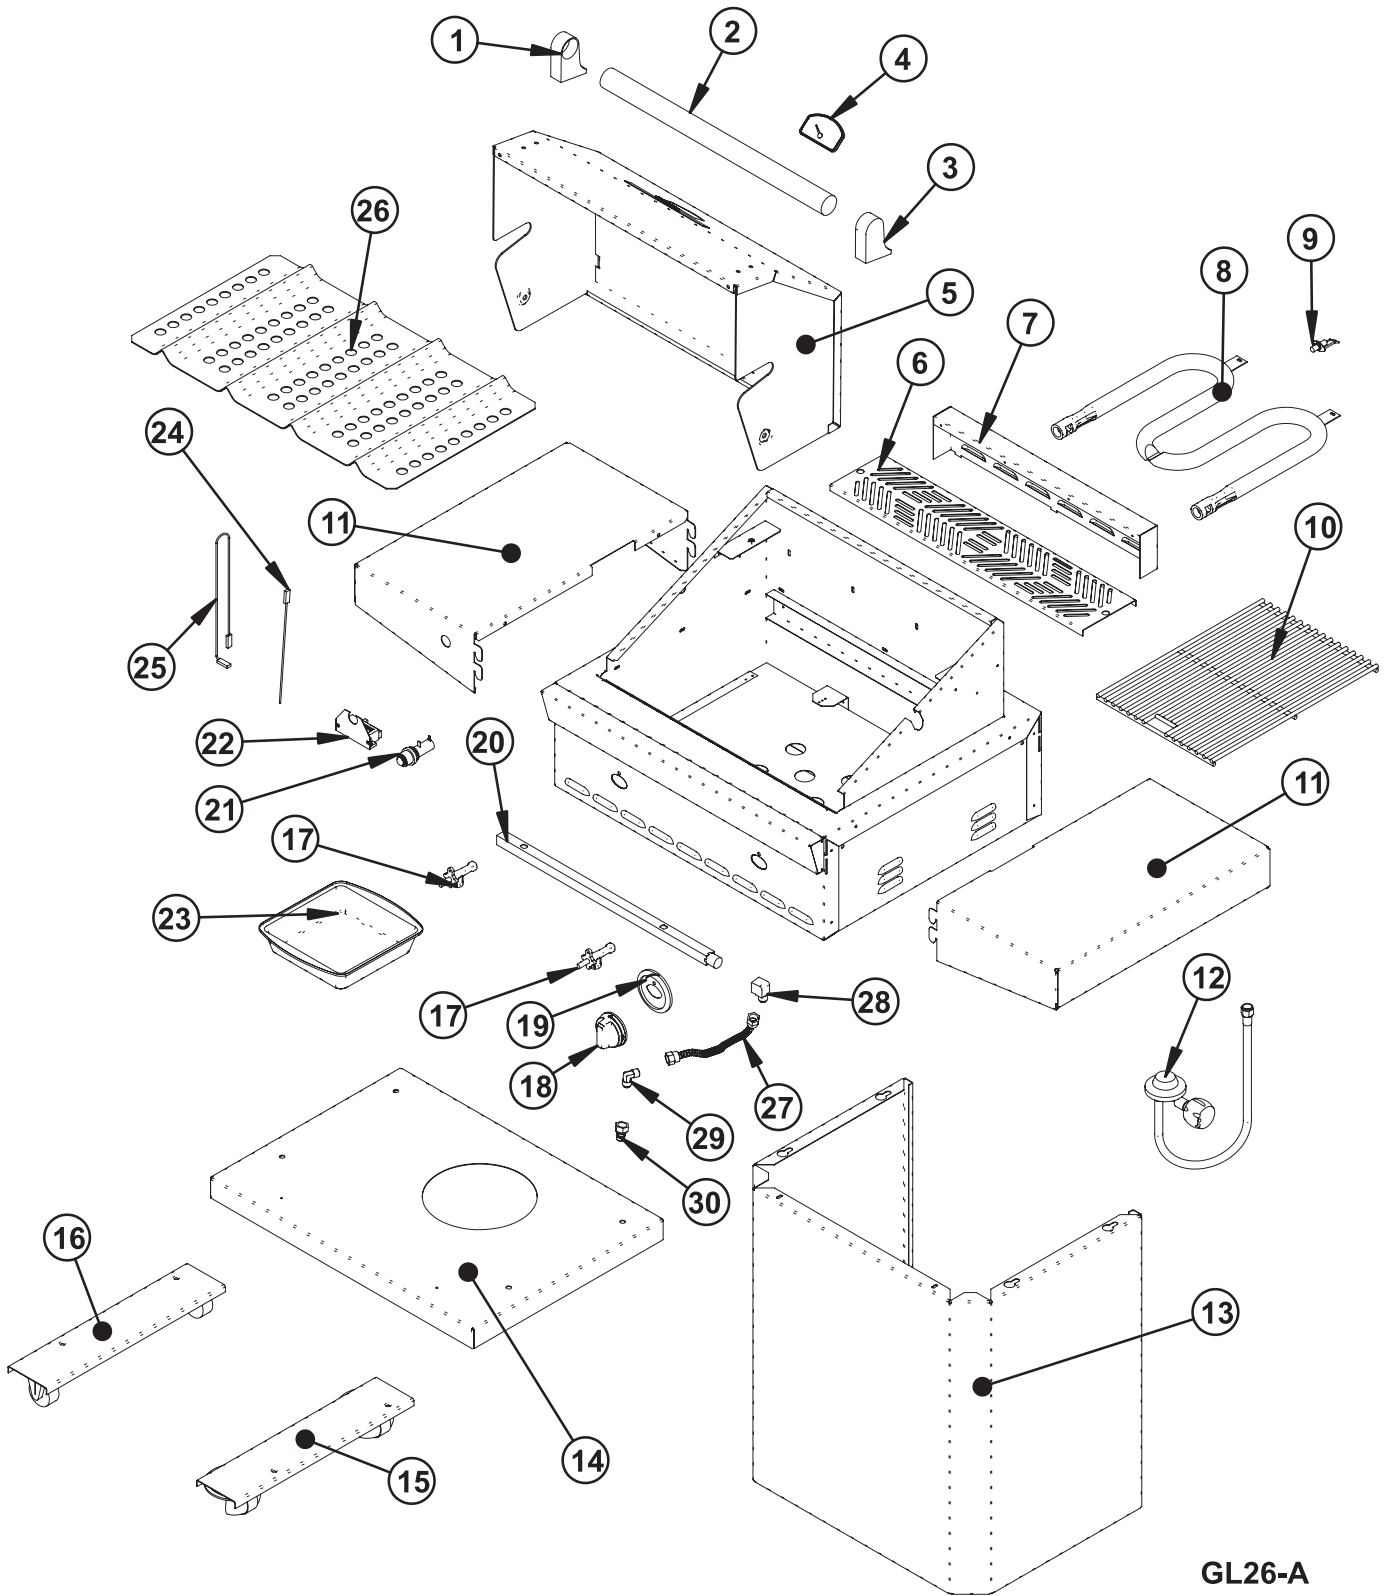

RECOMMENDED SPARE PARTS

GL26-A

RECOMMENDED SPARE PARTS

Model Index: A FD26LPD (FD26LPDC)
B FD26NGD (FD26NGDC)

POS. NO	PART NO.		DESCRIPTION
1	5304444388	A B	Handle End, hood, left
2	5304445009	A B	Handle, hood
3	5304444390	A B	Handle End, hood, right
4 #	5304444392	A B	Gauge, temperature
5	5304445059	A B	Hood, grill
6	5304445060	A B	Shelf, warming rack
7	5304445061	A B	Cover, back vent
8 #	5304445062	A B	Burner, main
9 #	5304444636	A B	Electrode, infrared burner, bottom
10	5304445063	A B	Grate, main burner
11	5304445064	A B	Shelf, right & left
12 #	5304444675	A -	Regulator, LP
12 #	5304444424	- B	Regulator, NG
13	5304445065	A B	Pedestal, cart wrapper, 3-sided
14	5304445066	A B	Base, cart
15	5304445067	A B	Channel, wheel, swivel
16	5304445068	A B	Channel, wheel, fixed
17 #	5304445069	A -	Valve, burner, main/side, LP
17 #	5304445070	- B	Valve, burner, main/side, NG
18	5304444405	A B	Knob, burner
19	5304444406	A B	Bezel, knob
20 #	5304445071	A B	Manifold
21	5304444404	A B	Housing, igniter battery
22 #	5304444528	A B	Igniter, 2-pole, ground, with bracket
23	5304445072	A B	Tray, drip pan
24	5304444431	A B	Wire, igniter, positive
25	5304444432	A B	Wire, igniter, negative
26	5304445073	A B	Flavor Grid, cover panel, burner top
27 #	5304446174	A B	Hose, gas, 10", main supply
28 #	5304447621	A B	Elbow, gas fitting, manifold/hose
29 #	5304447623	A B	Elbow, main connection
30 #	5304447624	A B	Fitting, main connection
*	5304444441	A B	Bolt, valve/manifold
*	5304444442	A B	Bolt, wheel & cart
*	5304445048	A B	Screw, bezel/valve
*	5304444446	A B	Screw, hood handle end
*	5304444447	A B	Screw, self-tapping
*	5304444662	A B	Wire, igniter, main burner