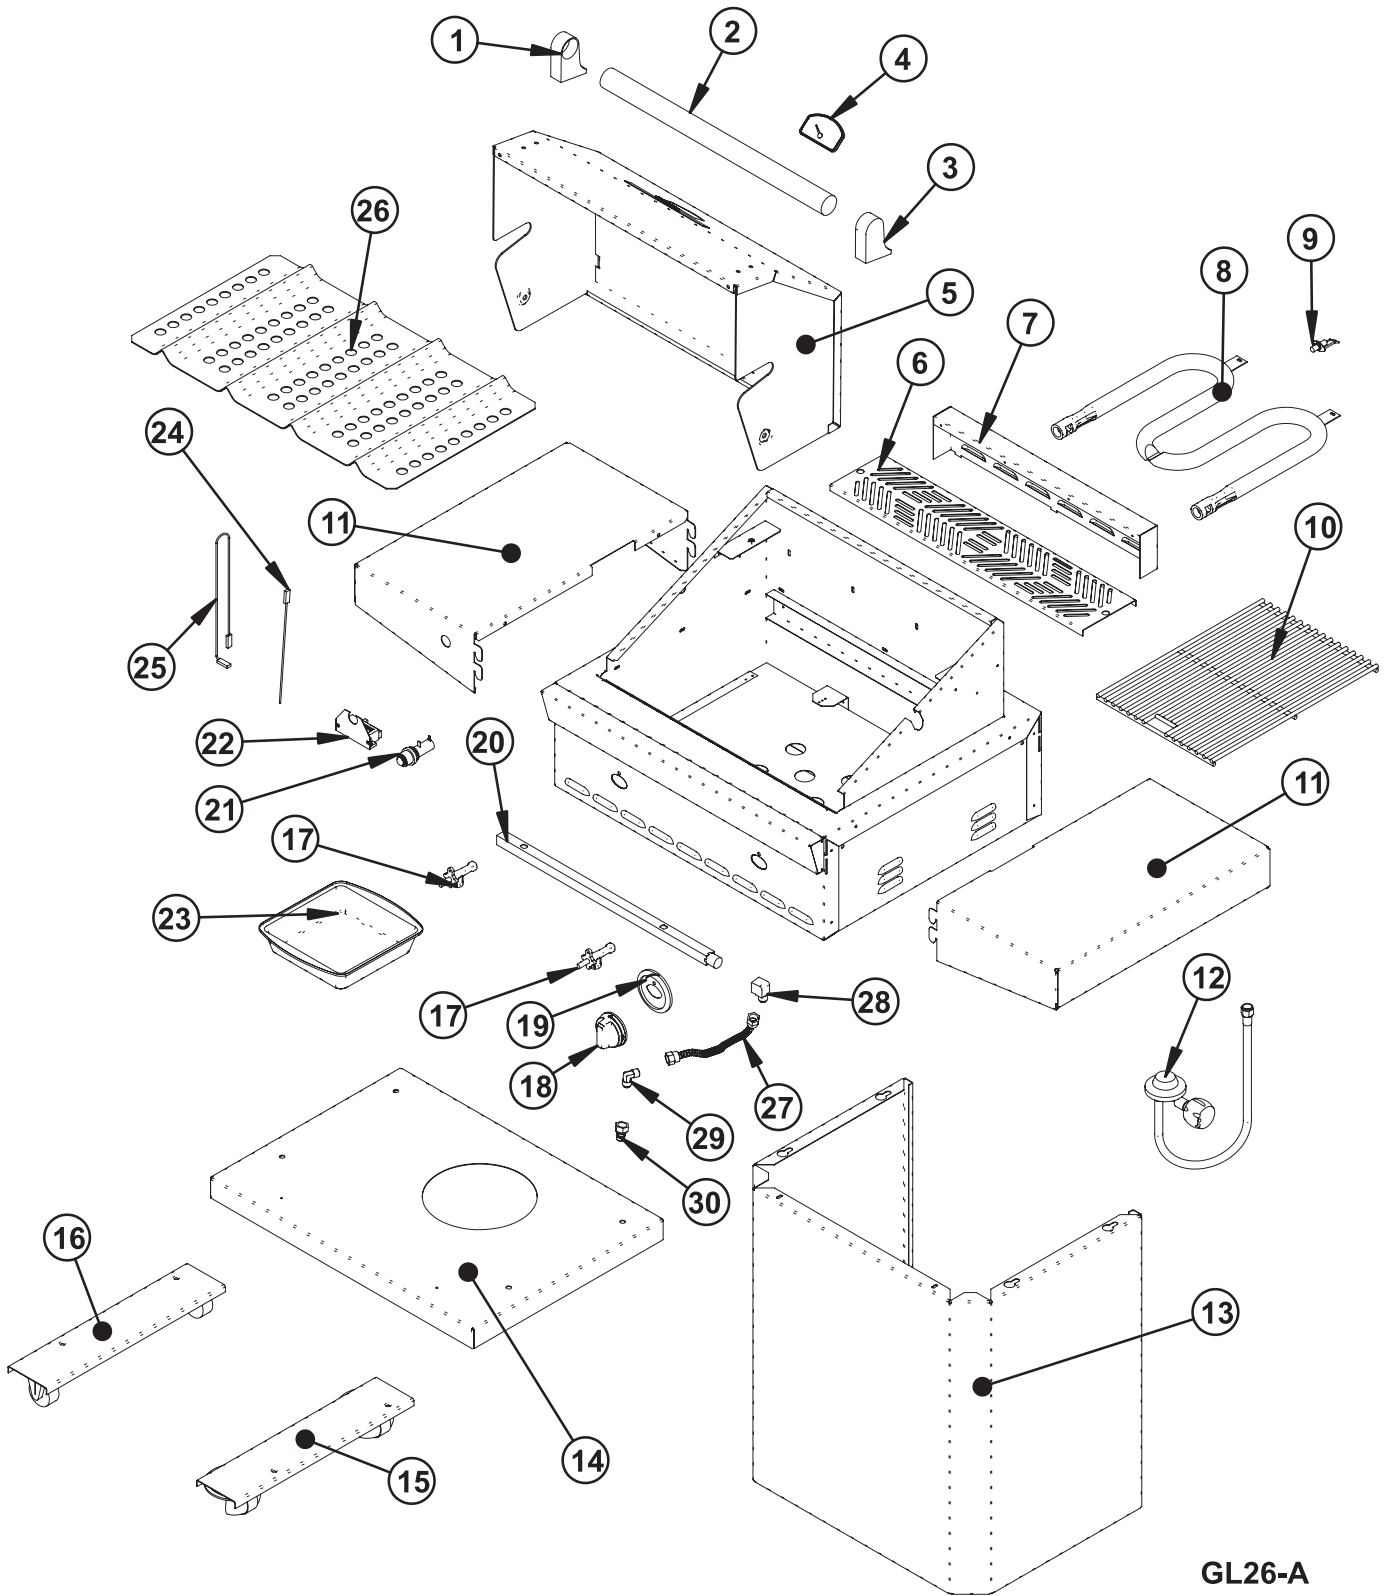

RECOMMENDED SPARE PARTS

GL26-A

RECOMMENDED SPARE PARTS

Model Index: A FD26LPD (FD26LPDC)
 B FD26NGD (FD26NGDC)

POS. NO	PART NO.		DESCRIPTION
1	5304444388	A B	Handle End, hood, left
2	5304445009	A B	Handle, hood
3	5304444390	A B	Handle End, hood, right
4 #	5304444392	A B	Gauge, temperature
5	5304445059	A B	Hood, grill
6	5304445060	A B	Shelf, warming rack
7	5304445061	A B	Cover, back vent
8 #	5304445062	A B	Burner, main
9 #	5304444636	A B	Electrode, infrared burner, bottom
10	5304445063	A B	Grate, main burner
11	5304445064	A B	Shelf, right & left
12 #	5304444675	A -	Regulator, LP
12 #	5304444424	- B	Regulator, NG
13	5304445065	A B	Pedestal, cart wrapper, 3-sided
14	5304445066	A B	Base, cart
15	5304445067	A B	Channel, wheel, swivel
16	5304445068	A B	Channel, wheel, fixed
17 #	5304445069	A -	Valve, burner, main/side, LP
17 #	5304445070	- B	Valve, burner, main/side, NG
18	5304444405	A B	Knob, burner
19	5304444406	A B	Bezel, knob
20 #	5304445071	A B	Manifold
21	5304444404	A B	Housing, igniter battery
22 #	5304444528	A B	Igniter, 2-pole, ground, with bracket
23	5304445072	A B	Tray, drip pan
24	5304444431	A B	Wire, igniter, positive
25	5304444432	A B	Wire, igniter, negative
26	5304445073	A B	Flavor Grid, cover panel, burner top
27 #	5304446174	A B	Hose, gas, 10", main supply
28 #	5304447621	A B	Elbow, gas fitting, manifold/hose
29 #	5304447623	A B	Elbow, main connection
30 #	5304447624	A B	Fitting, main connection
*	5304444441	A B	Bolt, valve/manifold
*	5304444442	A B	Bolt, wheel & cart
*	5304445048	A B	Screw, bezel/valve
*	5304444446	A B	Screw, hood handle end
*	5304444447	A B	Screw, self-tapping
*	5304444662	A B	Wire, igniter, main burner