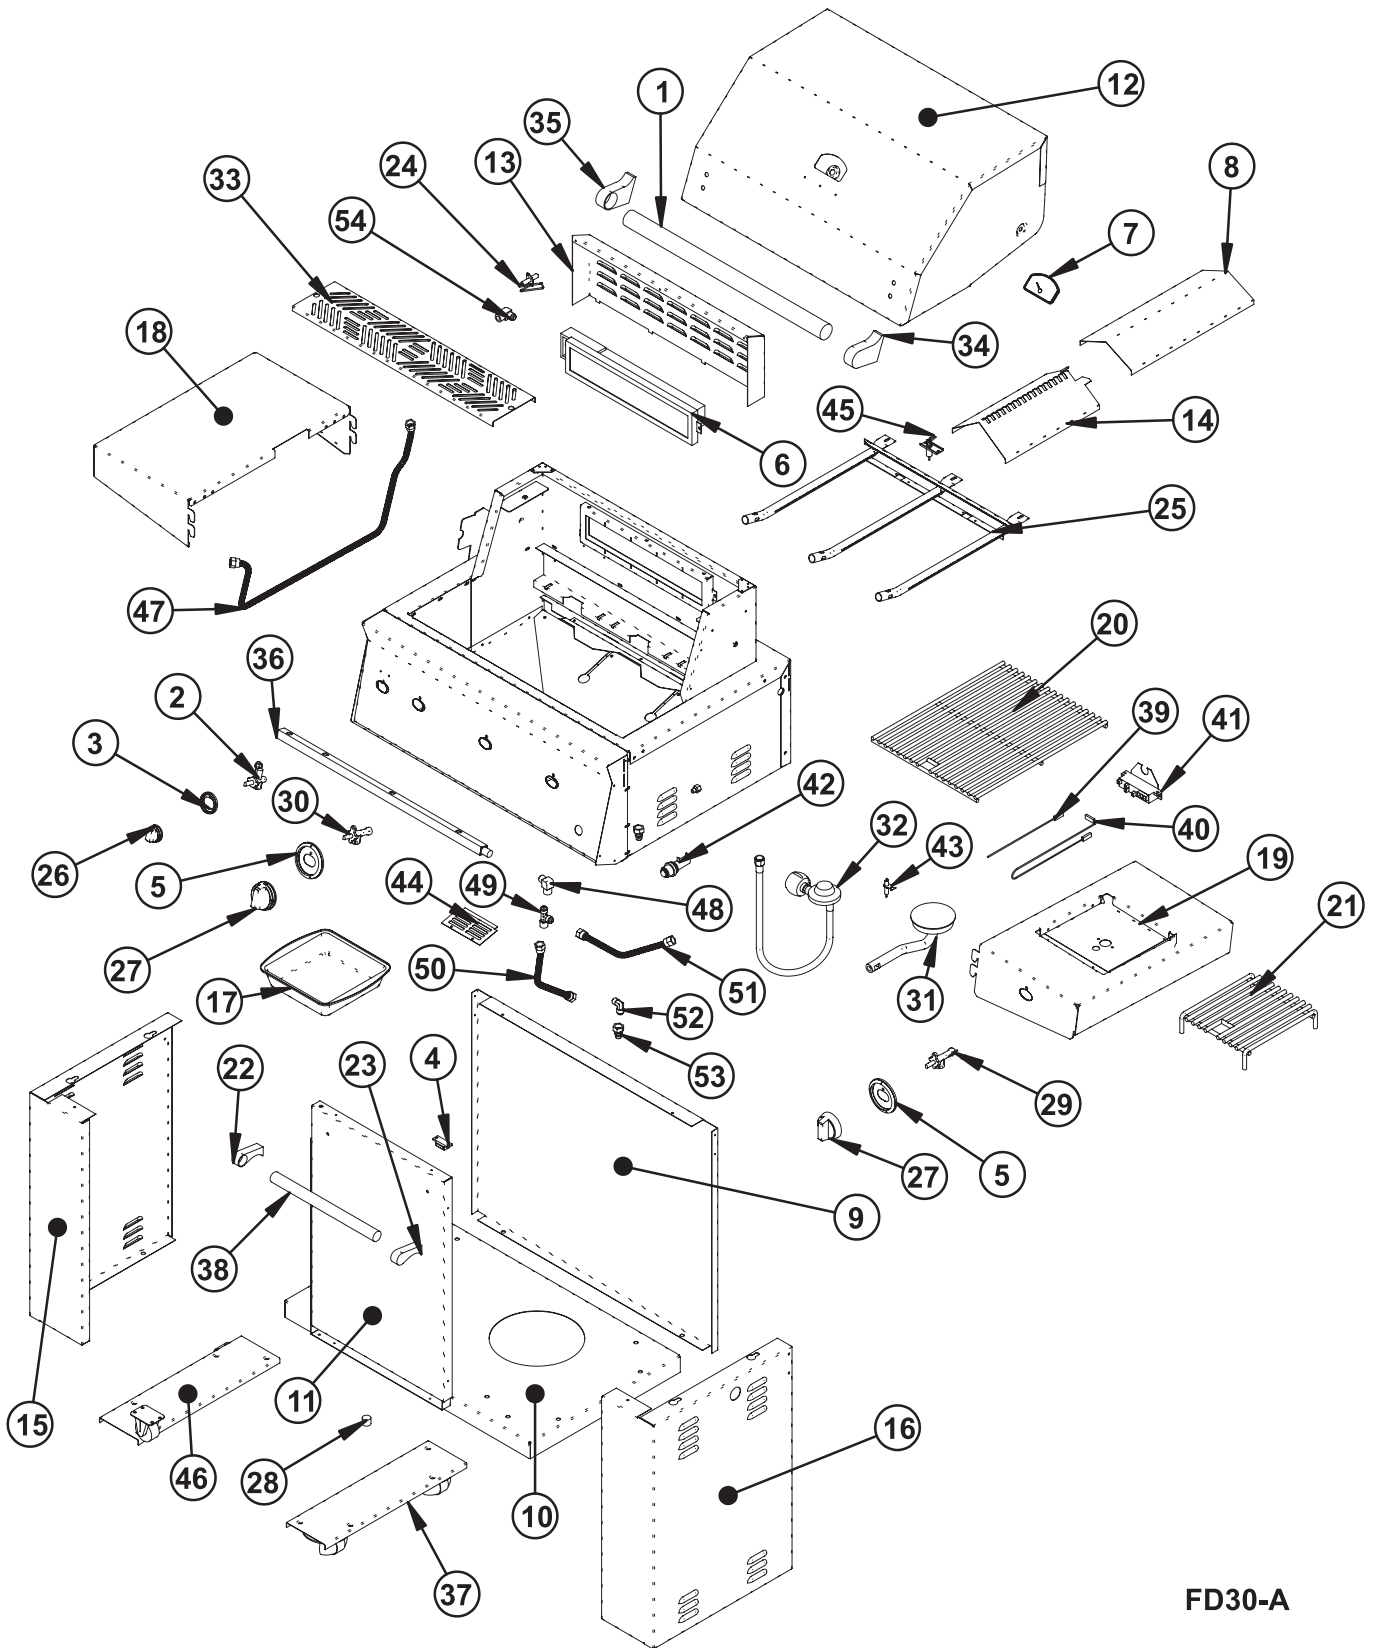

Copyright © 2005 Electrolux Home Products, Inc.  
 All rights reserved.

RECOMMENDED SPARE PARTS

FD30-A

**RECOMMENDED SPARE PARTS**

*Model Index:* A FD30LPD (FD30LPDC)  
 B FD30NGD (FD30NGDC)  
 C FD30HOLPD (FD30HOLPDC)  
 D FD30HONGD (FD30HONGDC)

**RECOMMENDED SPARE PARTS**

**FD30-A**

**RECOMMENDED SPARE PARTS**

*Model Index:* A FD30LPD (FD30LPDC)  
 B FD30NGD (FD30NGDC)  
 C FD30HOLPD (FD30HOLPDC)  
 D FD30HONGD (FD30HONGDC)

POS. NO	PART NO.		DESCRIPTION
43 #	5304445081	A B C D	Electrode, side burner
44	5304445082	A B C D	Panel, igniter access
45 #	<a href="#">5304444439</a>	A B C D	Electrode, main burner
46	5304445083	A B - -	Channel, wheel, fixed
47 #	5304447646	A B C D	Hose, gas, infrared burner, rear
48 #	5304447638	A B C D	Elbow, gas fitting, manifold-to-T
49 #	5304447639	A B C D	Connector, T
50 #	5304446174	A B C D	Hose, gas, 10", main supply
51 #	5304447640	A B C D	Hose, gas, 16", to side burner
52 #	5304447623	A B C D	Elbow, main connection
53 #	5304447624	A B C D	Fitting, main connection
54 #	5304447641	A - C -	Elbow, LP, IR burner rear, with orifice
54 #	5304447642	- B - D	Elbow, NG, IR burner rear, with orifice
*	5304444441	A B C D	Bolt, valve/manifold
*	5304444442	A B - -	Bolt, wheel & cart
*	5304444443	A B - -	Nut, door, bottom pivot
*	5304444444	A B - -	Screw, door, bottom pivot
*	5304445048	A B C D	Screw, bezel/valve
*	5304444446	A B C D	Screw, hood handle end
*	<a href="#">5304444447</a>	A B C D	Screw, self-tapping
*	5304444661	A B C D	Wire, igniter, infrared burner
*	5304444449	A B C D	Wire, igniter, main burner, left & right
*	5304444658	A B C D	Wire, igniter, bottom, infrared