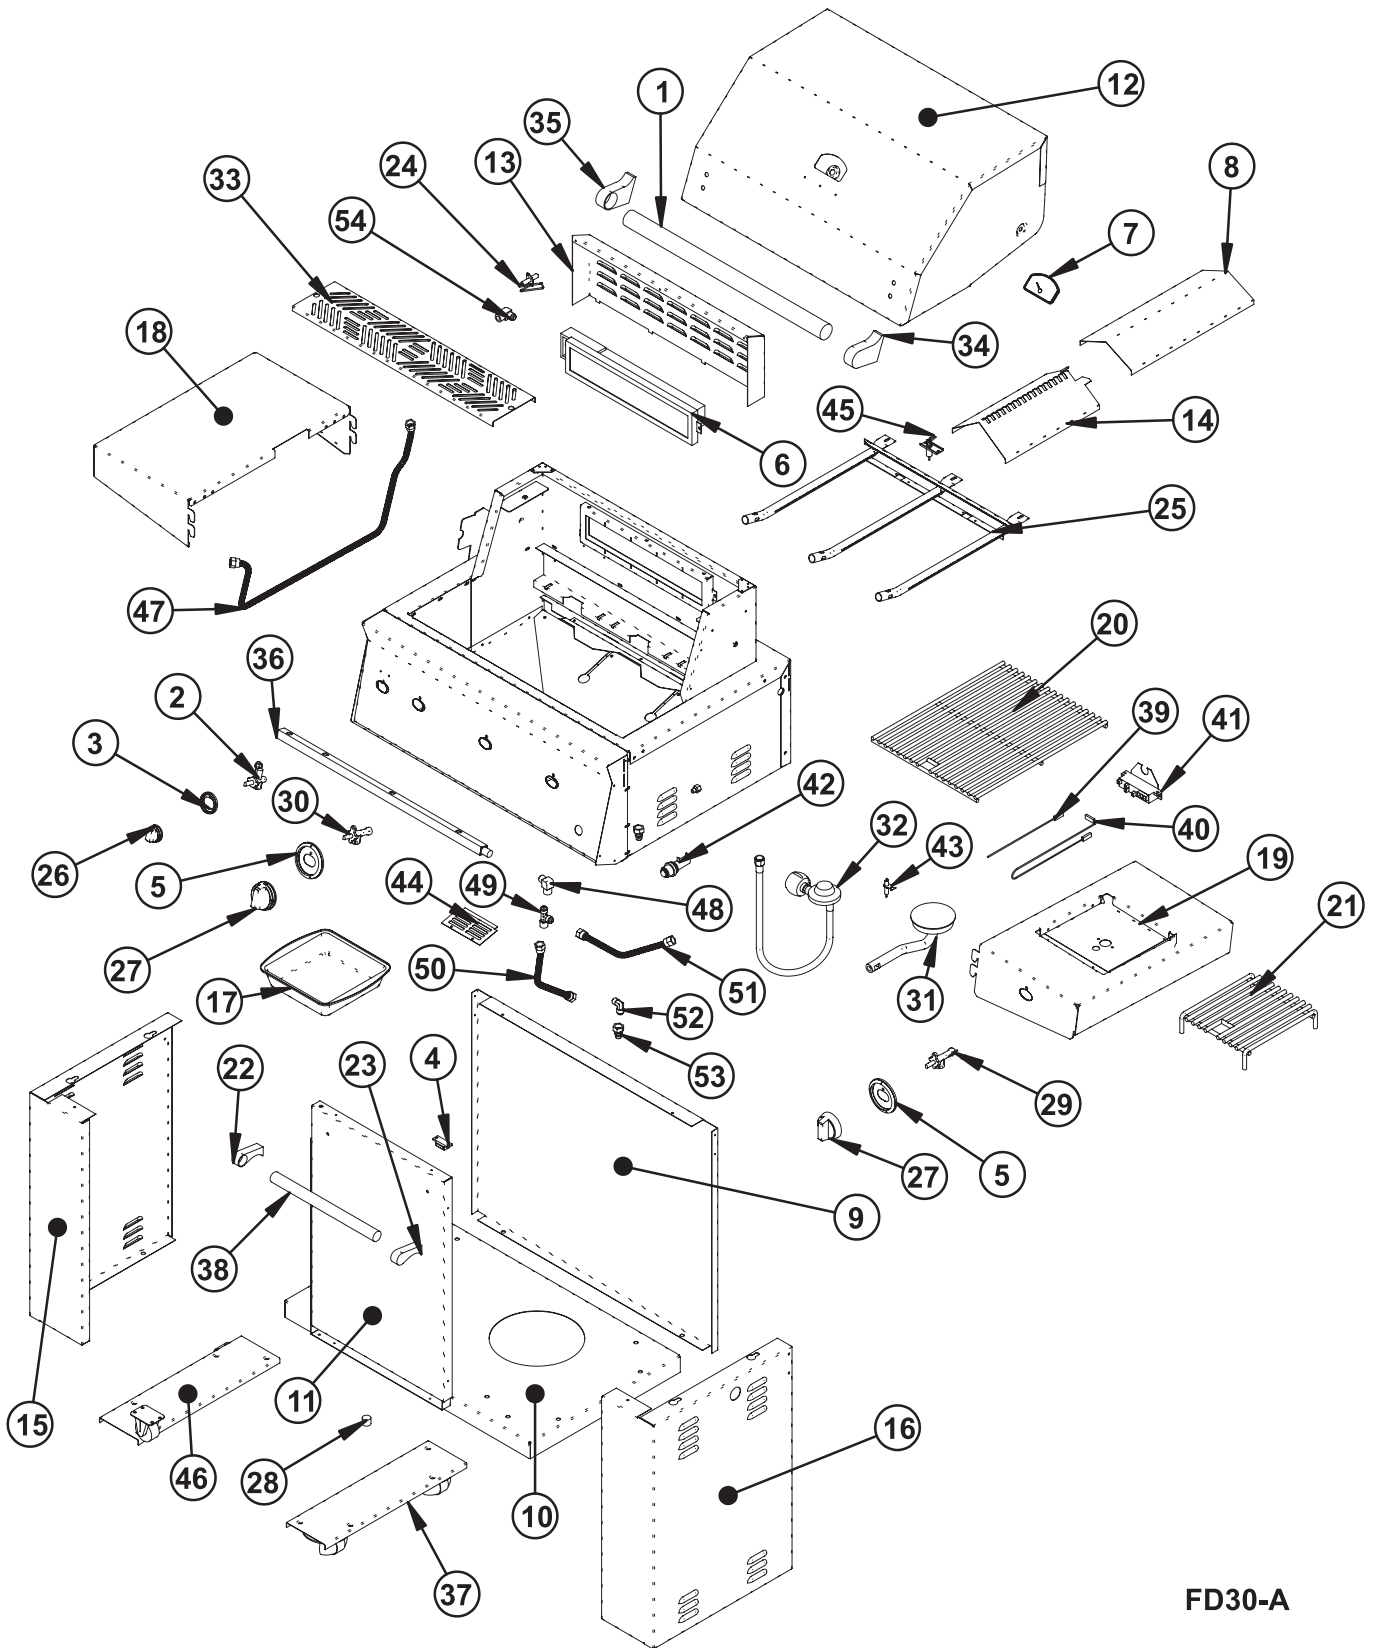

Copyright © 2005 Electrolux Home Products, Inc.  
 All rights reserved.

RECOMMENDED SPARE PARTS

FD30-A

**RECOMMENDED SPARE PARTS**

*Model Index:* A FD30LPD (FD30LPDC)  
 B FD30NGD (FD30NGDC)  
 C FD30HOLPD (FD30HOLPDC)  
 D FD30HONGD (FD30HONGDC)

RECOMMENDED SPARE PARTS

FD30-A

**RECOMMENDED SPARE PARTS**

*Model Index:* A FD30LPD (FD30LPDC)  
 B FD30NGD (FD30NGDC)  
 C FD30HOLPD (FD30HOLPDC)  
 D FD30HONGD (FD30HONGDC)

POS. NO	PART NO.		DESCRIPTION
43 #	5304445081	A B C D	Electrode, side burner
44	5304445082	A B C D	Panel, igniter access
45 #	<a href="#">5304444439</a>	A B C D	Electrode, main burner
46	5304445083	A B - -	Channel, wheel, fixed
47 #	5304447646	A B C D	Hose, gas, infrared burner, rear
48 #	5304447638	A B C D	Elbow, gas fitting, manifold-to-T
49 #	5304447639	A B C D	Connector, T
50 #	5304446174	A B C D	Hose, gas, 10", main supply
51 #	5304447640	A B C D	Hose, gas, 16", to side burner
52 #	5304447623	A B C D	Elbow, main connection
53 #	5304447624	A B C D	Fitting, main connection
54 #	5304447641	A - C -	Elbow, LP, IR burner rear, with orifice
54 #	5304447642	- B - D	Elbow, NG, IR burner rear, with orifice
*	5304444441	A B C D	Bolt, valve/manifold
*	5304444442	A B - -	Bolt, wheel & cart
*	5304444443	A B - -	Nut, door, bottom pivot
*	5304444444	A B - -	Screw, door, bottom pivot
*	5304445048	A B C D	Screw, bezel/valve
*	5304444446	A B C D	Screw, hood handle end
*	<a href="#">5304444447</a>	A B C D	Screw, self-tapping
*	5304444661	A B C D	Wire, igniter, infrared burner
*	5304444449	A B C D	Wire, igniter, main burner, left & right
*	5304444658	A B C D	Wire, igniter, bottom, infrared