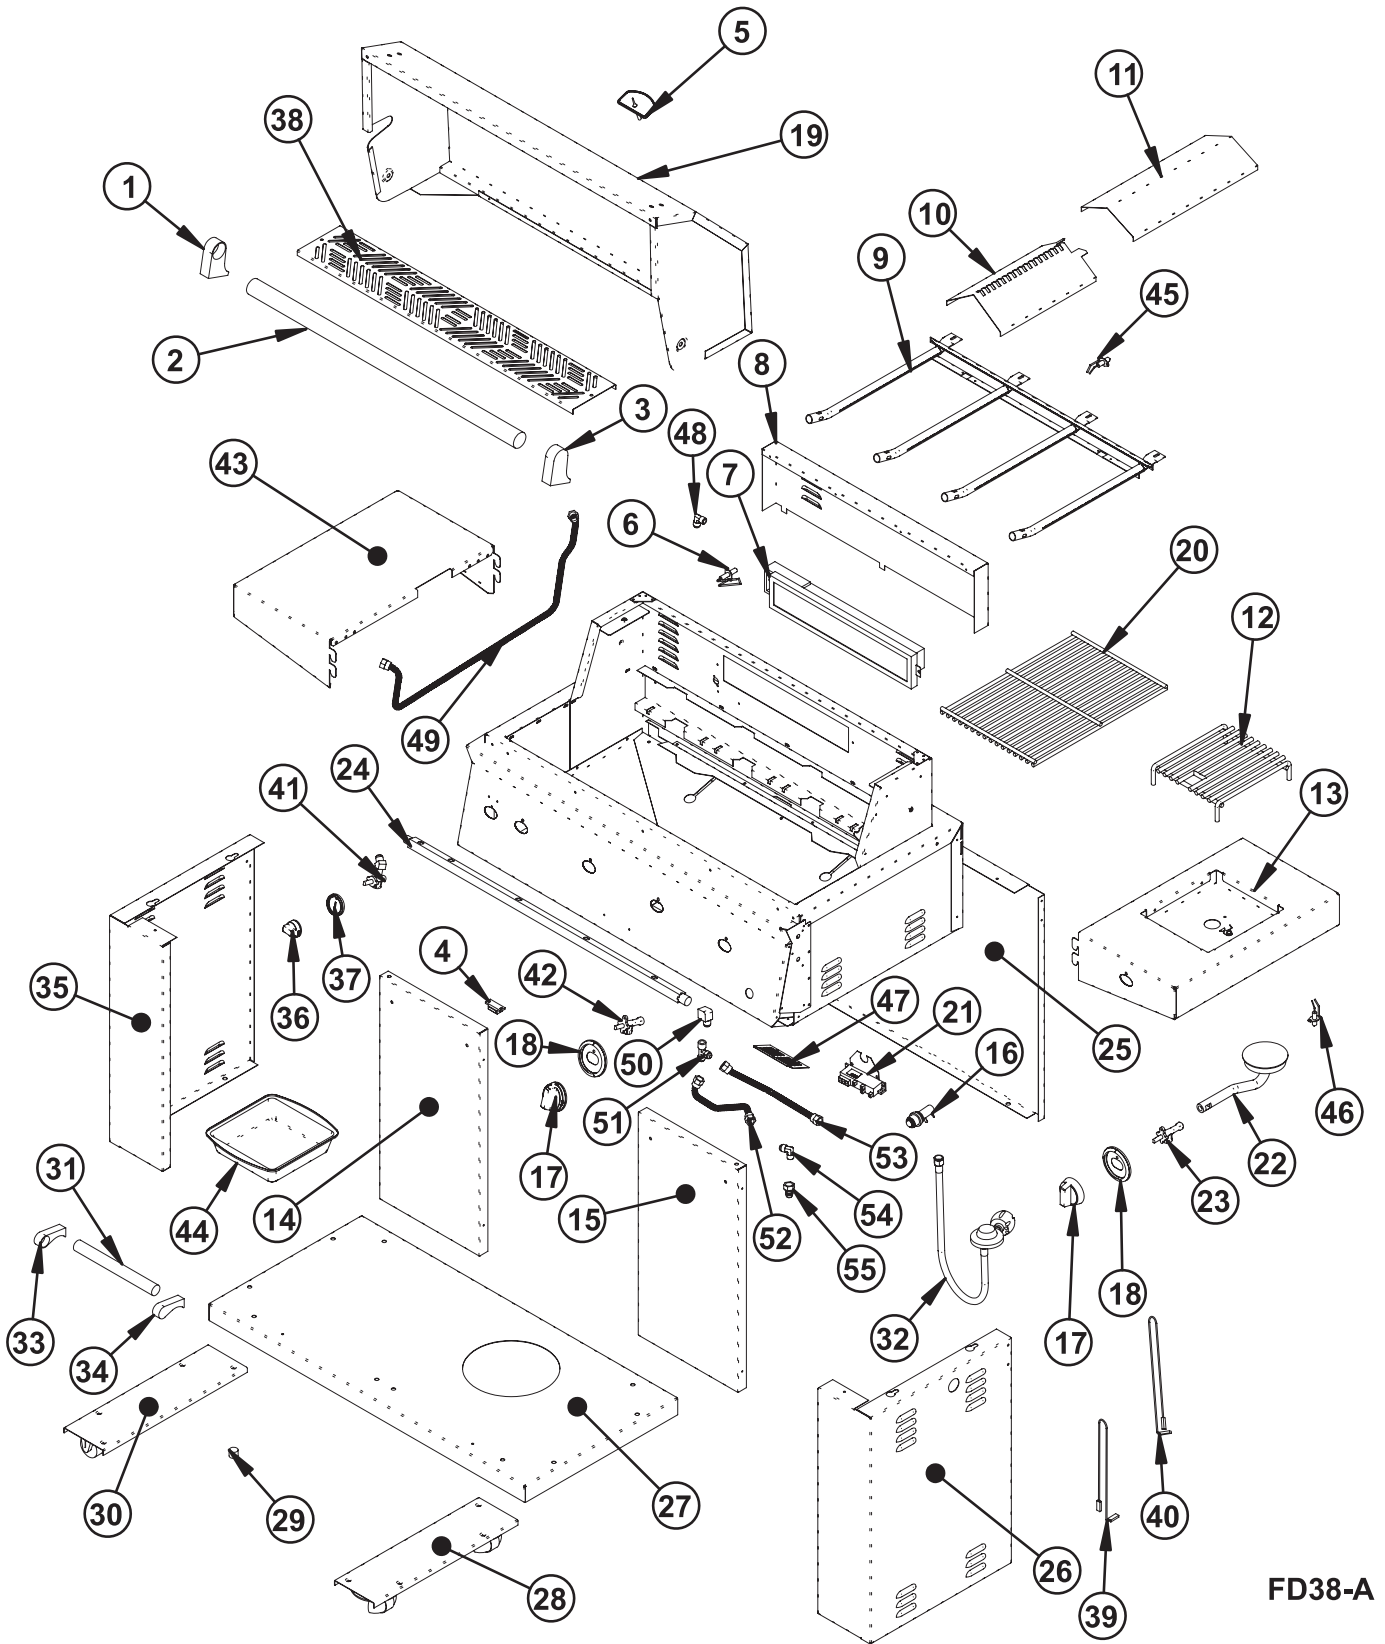

Copyright © 2005 Electrolux Home Products, Inc.
All rights reserved.

RECOMMENDED SPARE PARTS

FD38-A

RECOMMENDED SPARE PARTS

Model Index: A FD38LPD (FD38LPDC)
 B FD38NGD (FD38NGDC)
 C FD38HOLPD (FD38HOLPDC)
 D FD38HONGD (FD38HONGDC)

RECOMMENDED SPARE PARTS

FD38-A

RECOMMENDED SPARE PARTS

Model Index: A FD38LPD (FD38LPDC)
 B FD38NGD (FD38NGDC)
 C FD38HOLPD (FD38HOLPDC)
 D FD38HONGD (FD38HONGDC)

POS. NO	PART NO.				DESCRIPTION	
43	5304444437	A	B	C	D	Shelf, left side
44	5304444438	A	B	C	D	Tray, drip pan
45 #	5304444439	A	B	C	D	Electrode, main burner
46 #	5304445081	A	B	C	D	Electrode, side burner
47	5304445082	A	B	C	D	Panel, igniter access
48 #	5304447641	A	-	C	-	Elbow, LP, IR burner rear, with orifice
48 #	5304447642	-	B	-	D	Elbow, NG, IR burner rear, with orifice
49 #	5304447646	A	B	C	D	Hose, gas, infrared burner, rear
50 #	5304447638	A	B	C	D	Elbow, gas fitting, manifold-to-T
51 #	5304447639	A	B	C	D	Connector, T
52 #	5304446174	A	B	C	D	Hose, gas, 10", main supply
53 #	5304447640	A	B	C	D	Hose, gas, 16", to side burner
54 #	5304447623	A	B	C	D	Elbow, main connection
55 #	5304447624	A	B	C	D	Fitting, main connection
*	5304444441	A	B	C	D	Bolt, valve/manifold
*	5304444442	A	B	-	-	Bolt, wheel & cart
*	5304444443	A	B	-	-	Nut, door, bottom pivot
*	5304444444	A	B	-	-	Screw, door, bottom pivot
*	5304445048	A	B	C	D	Screw, bezel/valve
*	5304444446	A	B	C	D	Screw, hood handle end
*	5304444447	A	B	C	D	Screw, self-tapping
*	5304444661	A	B	C	D	Wire, igniter, infrared burner
*	5304444449	A	B	C	D	Wire, igniter, main burner, left & right
*	5304444658	A	B	C	D	Wire, igniter, bottom, infrared