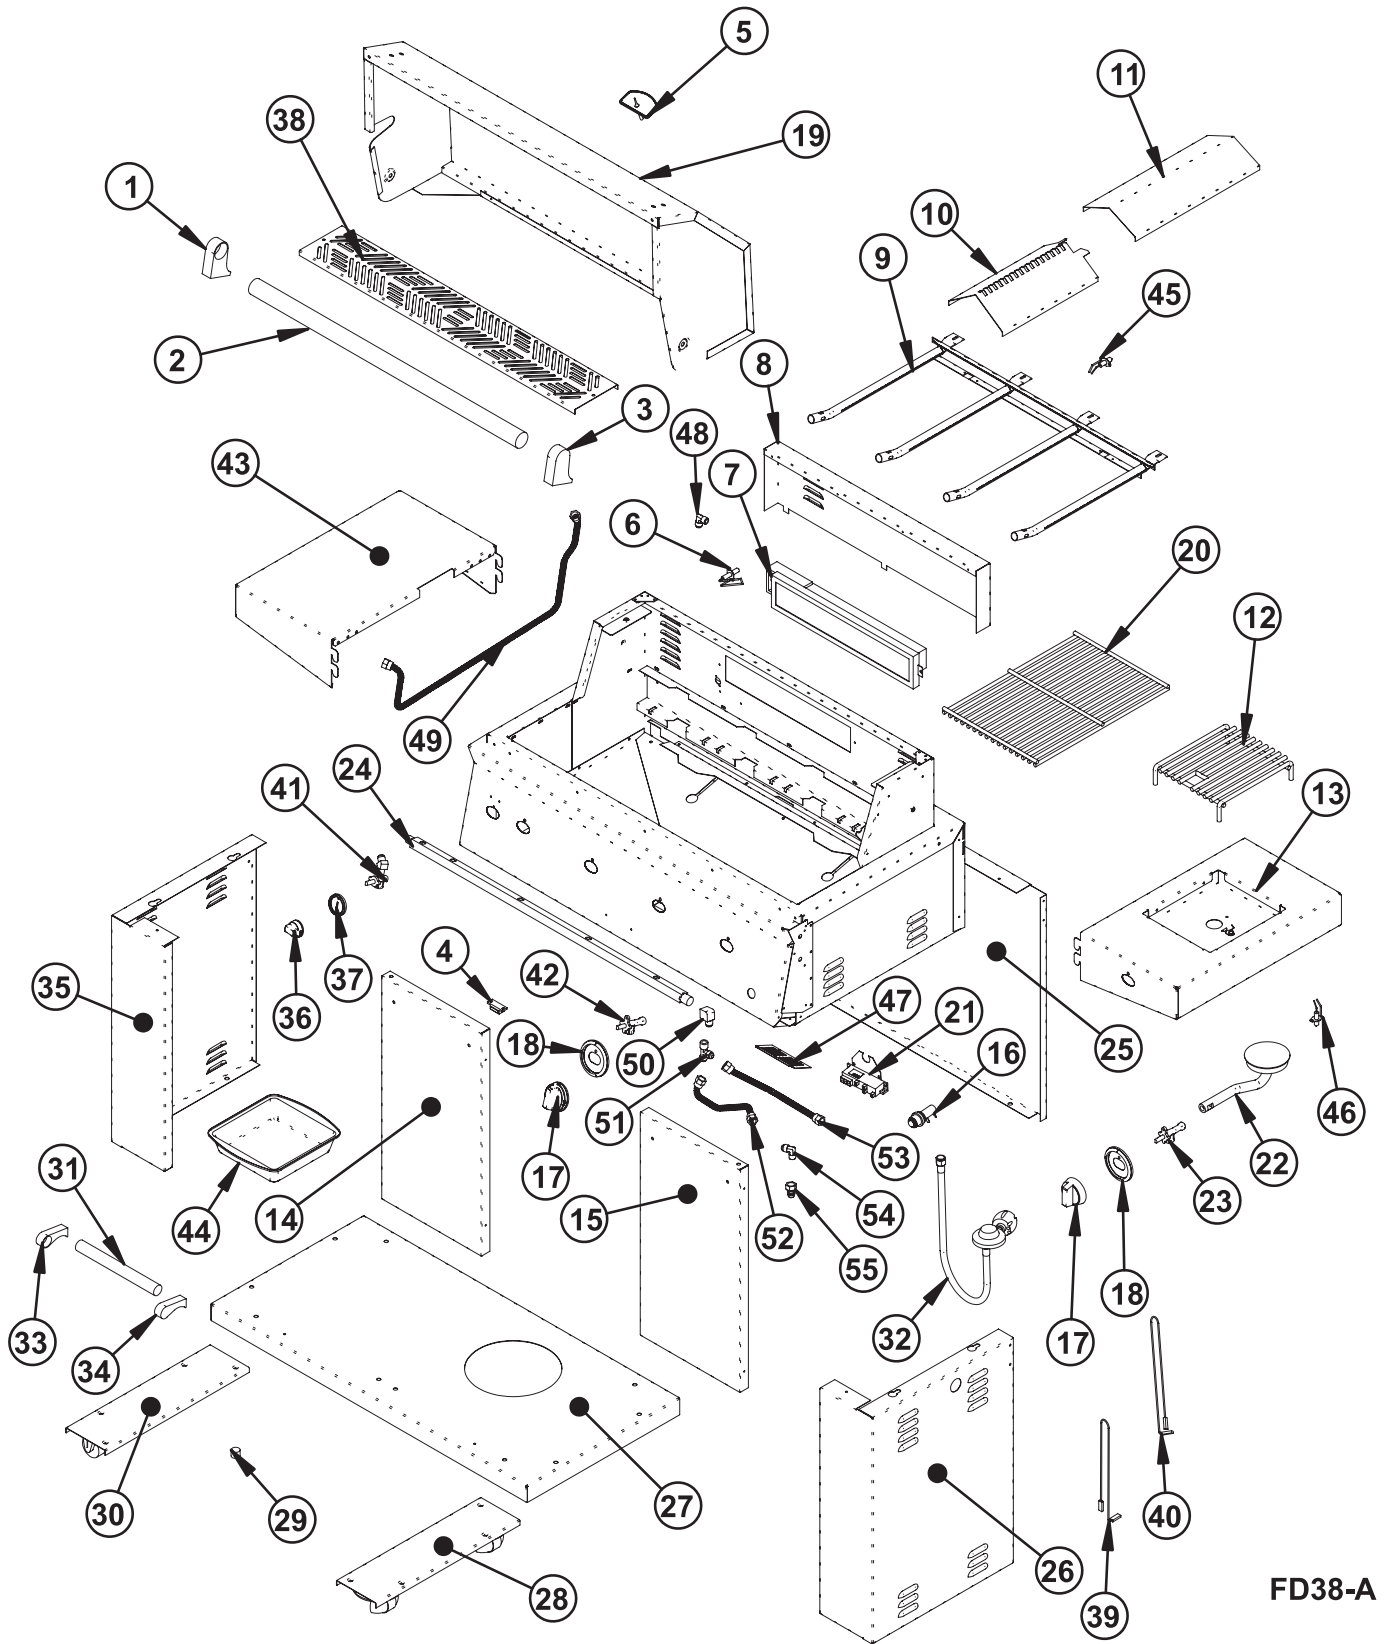

Copyright © 2005 Electrolux Home Products, Inc.
All rights reserved.

RECOMMENDED SPARE PARTS

FD38-A

RECOMMENDED SPARE PARTS

Model Index: A FD38LPD (FD38LPDC)
 B FD38NGD (FD38NGDC)
 C FD38HOLPD (FD38HOLPDC)
 D FD38HONGD (FD38HONGDC)

RECOMMENDED SPARE PARTS

FD38-A

RECOMMENDED SPARE PARTS

Model Index: A FD38LPD (FD38LPDC)
 B FD38NGD (FD38NGDC)
 C FD38HOLPD (FD38HOLPDC)
 D FD38HONGD (FD38HONGDC)

POS. NO	PART NO.				DESCRIPTION	
43	5304444437	A	B	C	D	Shelf, left side
44	5304444438	A	B	C	D	Tray, drip pan
45 #	5304444439	A	B	C	D	Electrode, main burner
46 #	5304445081	A	B	C	D	Electrode, side burner
47	5304445082	A	B	C	D	Panel, igniter access
48 #	5304447641	A	-	C	-	Elbow, LP, IR burner rear, with orifice
48 #	5304447642	-	B	-	D	Elbow, NG, IR burner rear, with orifice
49 #	5304447646	A	B	C	D	Hose, gas, infrared burner, rear
50 #	5304447638	A	B	C	D	Elbow, gas fitting, manifold-to-T
51 #	5304447639	A	B	C	D	Connector, T
52 #	5304446174	A	B	C	D	Hose, gas, 10", main supply
53 #	5304447640	A	B	C	D	Hose, gas, 16", to side burner
54 #	5304447623	A	B	C	D	Elbow, main connection
55 #	5304447624	A	B	C	D	Fitting, main connection
*	5304444441	A	B	C	D	Bolt, valve/manifold
*	5304444442	A	B	-	-	Bolt, wheel & cart
*	5304444443	A	B	-	-	Nut, door, bottom pivot
*	5304444444	A	B	-	-	Screw, door, bottom pivot
*	5304445048	A	B	C	D	Screw, bezel/valve
*	5304444446	A	B	C	D	Screw, hood handle end
*	5304444447	A	B	C	D	Screw, self-tapping
*	5304444661	A	B	C	D	Wire, igniter, infrared burner
*	5304444449	A	B	C	D	Wire, igniter, main burner, left & right
*	5304444658	A	B	C	D	Wire, igniter, bottom, infrared