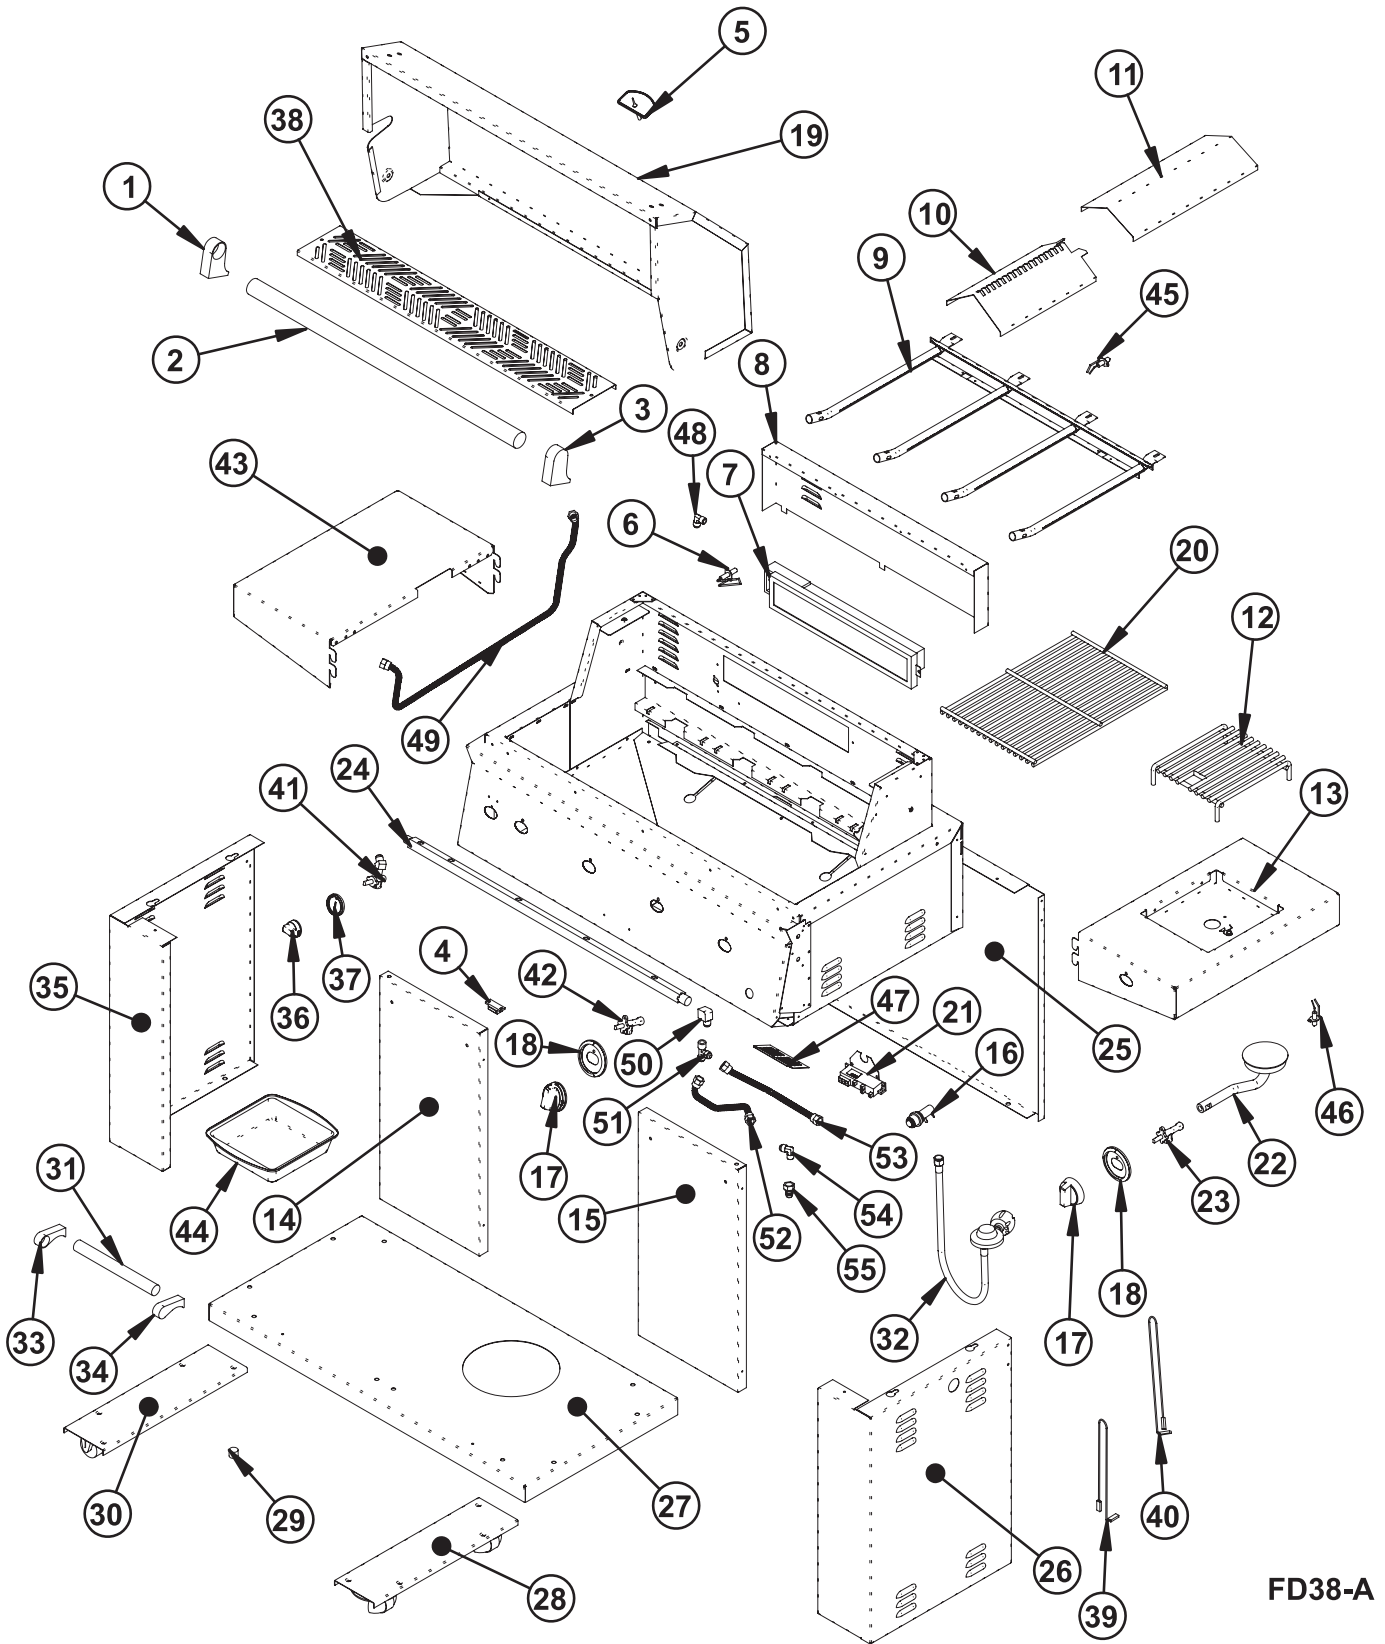

RECOMMENDED SPARE PARTS

FD38-A

**RECOMMENDED SPARE PARTS**

*Model Index:* A FD38LPD (FD38LPDC)  
 B FD38NGD (FD38NGDC)  
 C FD38HOLPD (FD38HOLPDC)  
 D FD38HONGD (FD38HONGDC)

POS. NO	PART NO.				DESCRIPTION	
43	5304444437	A	B	C	D	Shelf, left side
44	5304444438	A	B	C	D	Tray, drip pan
45 #	5304444439	A	B	C	D	Electrode, main burner
46 #	5304445081	A	B	C	D	Electrode, side burner
47	5304445082	A	B	C	D	Panel, igniter access
48 #	5304447641	A	-	C	-	Elbow, LP, IR burner rear, with orifice
48 #	5304447642	-	B	-	D	Elbow, NG, IR burner rear, with orifice
49 #	5304447646	A	B	C	D	Hose, gas, infrared burner, rear
50 #	5304447638	A	B	C	D	Elbow, gas fitting, manifold-to-T
51 #	5304447639	A	B	C	D	Connector, T
52 #	5304446174	A	B	C	D	Hose, gas, 10", main supply
53 #	5304447640	A	B	C	D	Hose, gas, 16", to side burner
54 #	5304447623	A	B	C	D	Elbow, main connection
55 #	5304447624	A	B	C	D	Fitting, main connection
*	5304444441	A	B	C	D	Bolt, valve/manifold
*	5304444442	A	B	-	-	Bolt, wheel & cart
*	5304444443	A	B	-	-	Nut, door, bottom pivot
*	5304444444	A	B	-	-	Screw, door, bottom pivot
*	5304445048	A	B	C	D	Screw, bezel/valve
*	5304444446	A	B	C	D	Screw, hood handle end
*	5304444447	A	B	C	D	Screw, self-tapping
*	5304444661	A	B	C	D	Wire, igniter, infrared burner
*	5304444449	A	B	C	D	Wire, igniter, main burner, left & right
*	5304444658	A	B	C	D	Wire, igniter, bottom, infrared