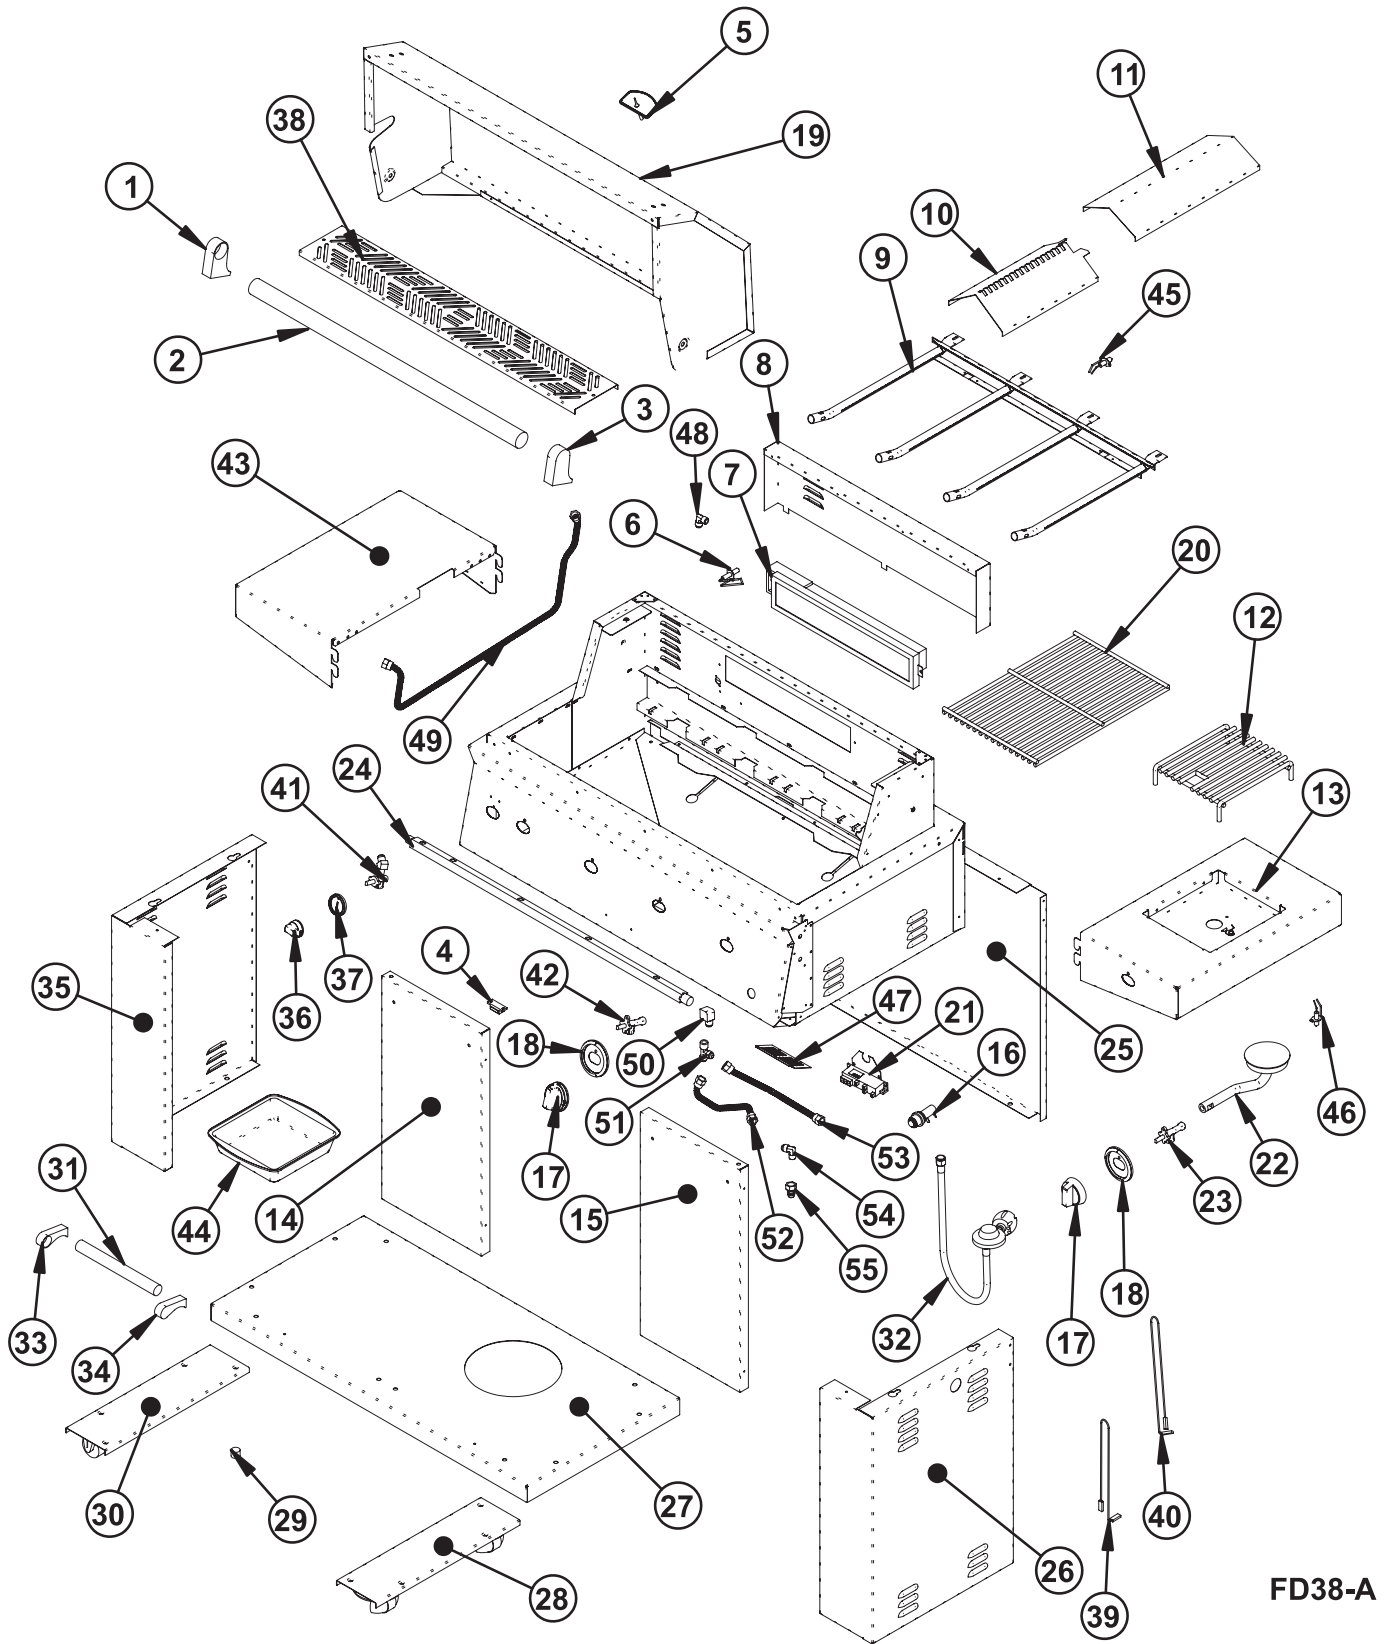

RECOMMENDED SPARE PARTS

FD38-A

RECOMMENDED SPARE PARTS

Model Index: A FD38LPD (FD38LPDC)
B FD38NGD (FD38NGDC)
C FD38HOLPD (FD38HOLPDC)
D FD38HONGD (FD38HONGDC)

POS. NO	PART NO.				DESCRIPTION	
1	5304444388	A	B	C	D	Handle End, hood, left
2	5304444389	A	B	C	D	Handle, hood, 32 inch
3	5304444390	A	B	C	D	Handle End, hood, right
4	5304444391	A	B	-	-	Magnet, door
5 #	5304444392	A	B	C	D	Guage, temperature
6 #	5304444393	A	B	C	D	Electrode, infrared burner, back
7 #	5304444453	A	B	C	D	Burner, infrared, back
8	5304445084	A	B	C	D	Cover, infrared burner
9 #	5304444397	A	B	C	D	Burner, main
10	5304444398	A	B	C	D	Flavor Grid, igniter cover, bottom, angle
11	5304444399	A	B	C	D	Flavor Grid, burner cover, top, angle
12	5304444400	A	B	C	D	Grate, side burner
13	5304445076	A	B	-	-	Shelf, side burner, cart model
13	5304445077	-	-	C	D	Shelf, built-in, head only model
14	5304444420	A	B	-	-	Door, cart, left
15	5304444440	A	B	-	-	Door, cart, right
16	5304444404	A	B	C	D	Housing, igniter battery
17	5304444405	A	B	C	D	Knob, burner
18	5304444406	A	B	C	D	Bezel, knob
19	5304444407	A	B	C	D	Hood, grill
20	5304444408	A	B	C	D	Grate, main burner
21 #	5304444674	A	B	C	D	Igniter, 4-pole, no ground, with bracket
22 #	5304445080	A	B	C	D	Burner, side, with venturi
23 #	5304445078	A	-	C	-	Valve, side burner, LP
23 #	5304445079	-	B	-	D	Valve, side burner, NG
24 #	5304444414	A	B	C	D	Manifold
25	5304444415	A	B	-	-	Panel, cart, back
26	5304444416	A	B	-	-	Panel, cart, right side
27	5304444417	A	B	-	-	Base, cart
28	5304444418	A	B	-	-	Channel, wheel, swivel
29	5304444419	A	B	-	-	Door Stop
30	5304445083	A	B	-	-	Channel, wheel, fixed
31	5304444421	A	B	-	-	Handle, door, 9.375 inch
32 #	5304444675	A	-	C	-	Regulator, LP
32 #	5304444424	-	B	-	D	Regulator, NG
33	5304444425	A	B	-	-	Handle End, door, left
34	5304444426	A	B	-	-	Handle End, door, right
35	5304444427	A	B	-	-	Panel, cart, left side
36	5304444428	A	B	C	D	Knob, infrared burner
37	5304444429	A	B	C	D	Bezel, infrared knob
38	5304444430	A	B	C	D	Shelf, warming rack
39 #	5304444431	A	B	C	D	Wire, igniter, positive
40 #	5304444432	A	B	C	D	Wire, igniter, negative
41 #	5304445074	A	-	C	-	Valve, infrared burner, LP
41 #	5304445075	-	B	-	D	Valve, infrared burner, NG
42 #	5304445069	A	-	C	-	Valve, burner, main/side, LP
42 #	5304445070	-	B	-	D	Valve, burner, main/side, NG