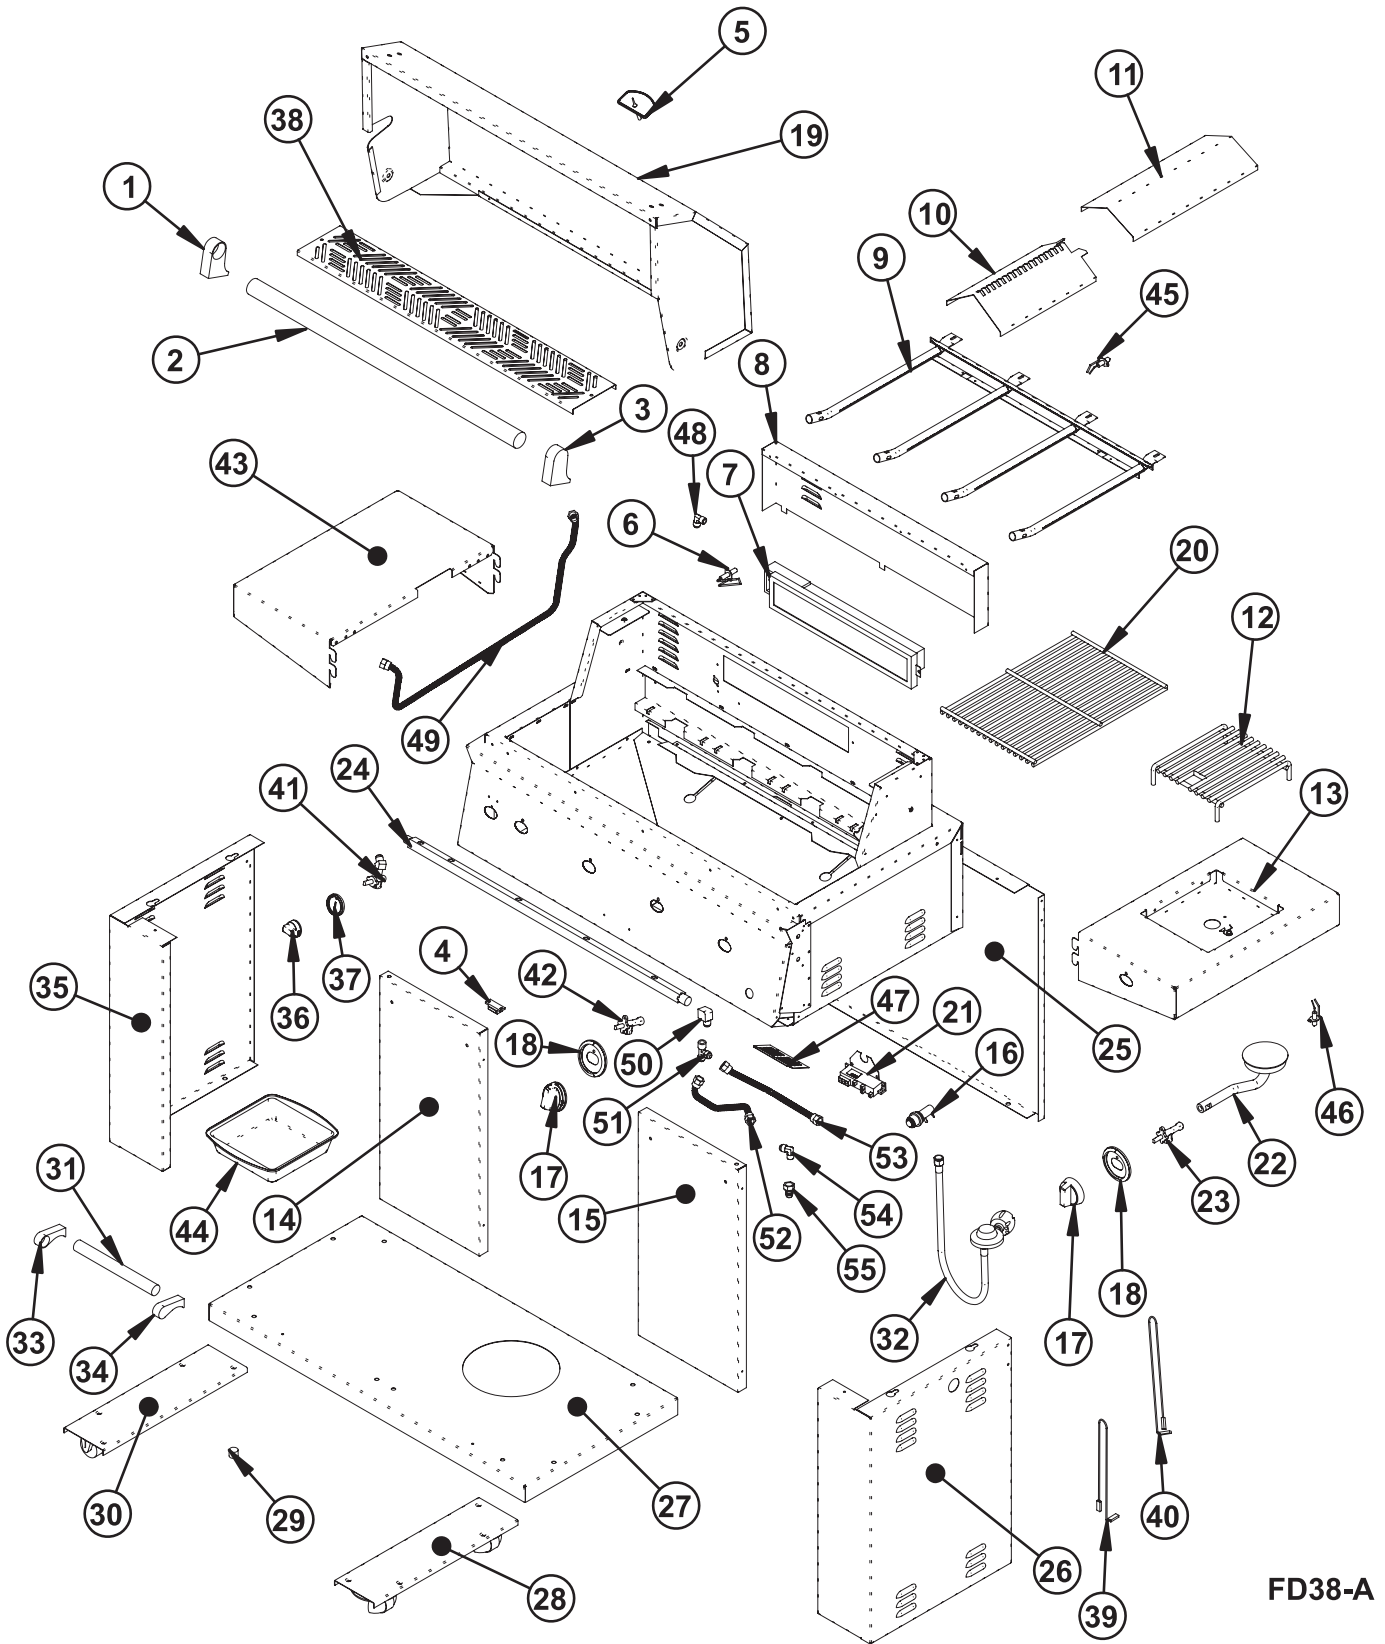

Copyright © 2005 Electrolux Home Products, Inc.
 All rights reserved.

RECOMMENDED SPARE PARTS

FD38-A

RECOMMENDED SPARE PARTS

Model Index: A FD38LPD (FD38LPDC)
 B FD38NGD (FD38NGDC)
 C FD38HOLPD (FD38HOLPDC)
 D FD38HONGD (FD38HONGDC)

RECOMMENDED SPARE PARTS

FD38-A

RECOMMENDED SPARE PARTS

Model Index: A FD38LPD (FD38LPDC)
 B FD38NGD (FD38NGDC)
 C FD38HOLPD (FD38HOLPDC)
 D FD38HONGD (FD38HONGDC)

POS. NO	PART NO.				DESCRIPTION	
43	5304444437	A	B	C	D	Shelf, left side
44	5304444438	A	B	C	D	Tray, drip pan
45 #	5304444439	A	B	C	D	Electrode, main burner
46 #	5304445081	A	B	C	D	Electrode, side burner
47	5304445082	A	B	C	D	Panel, igniter access
48 #	5304447641	A	-	C	-	Elbow, LP, IR burner rear, with orifice
48 #	5304447642	-	B	-	D	Elbow, NG, IR burner rear, with orifice
49 #	5304447646	A	B	C	D	Hose, gas, infrared burner, rear
50 #	5304447638	A	B	C	D	Elbow, gas fitting, manifold-to-T
51 #	5304447639	A	B	C	D	Connector, T
52 #	5304446174	A	B	C	D	Hose, gas, 10", main supply
53 #	5304447640	A	B	C	D	Hose, gas, 16", to side burner
54 #	5304447623	A	B	C	D	Elbow, main connection
55 #	5304447624	A	B	C	D	Fitting, main connection
*	5304444441	A	B	C	D	Bolt, valve/manifold
*	5304444442	A	B	-	-	Bolt, wheel & cart
*	5304444443	A	B	-	-	Nut, door, bottom pivot
*	5304444444	A	B	-	-	Screw, door, bottom pivot
*	5304445048	A	B	C	D	Screw, bezel/valve
*	5304444446	A	B	C	D	Screw, hood handle end
*	5304444447	A	B	C	D	Screw, self-tapping
*	5304444661	A	B	C	D	Wire, igniter, infrared burner
*	5304444449	A	B	C	D	Wire, igniter, main burner, left & right
*	5304444658	A	B	C	D	Wire, igniter, bottom, infrared