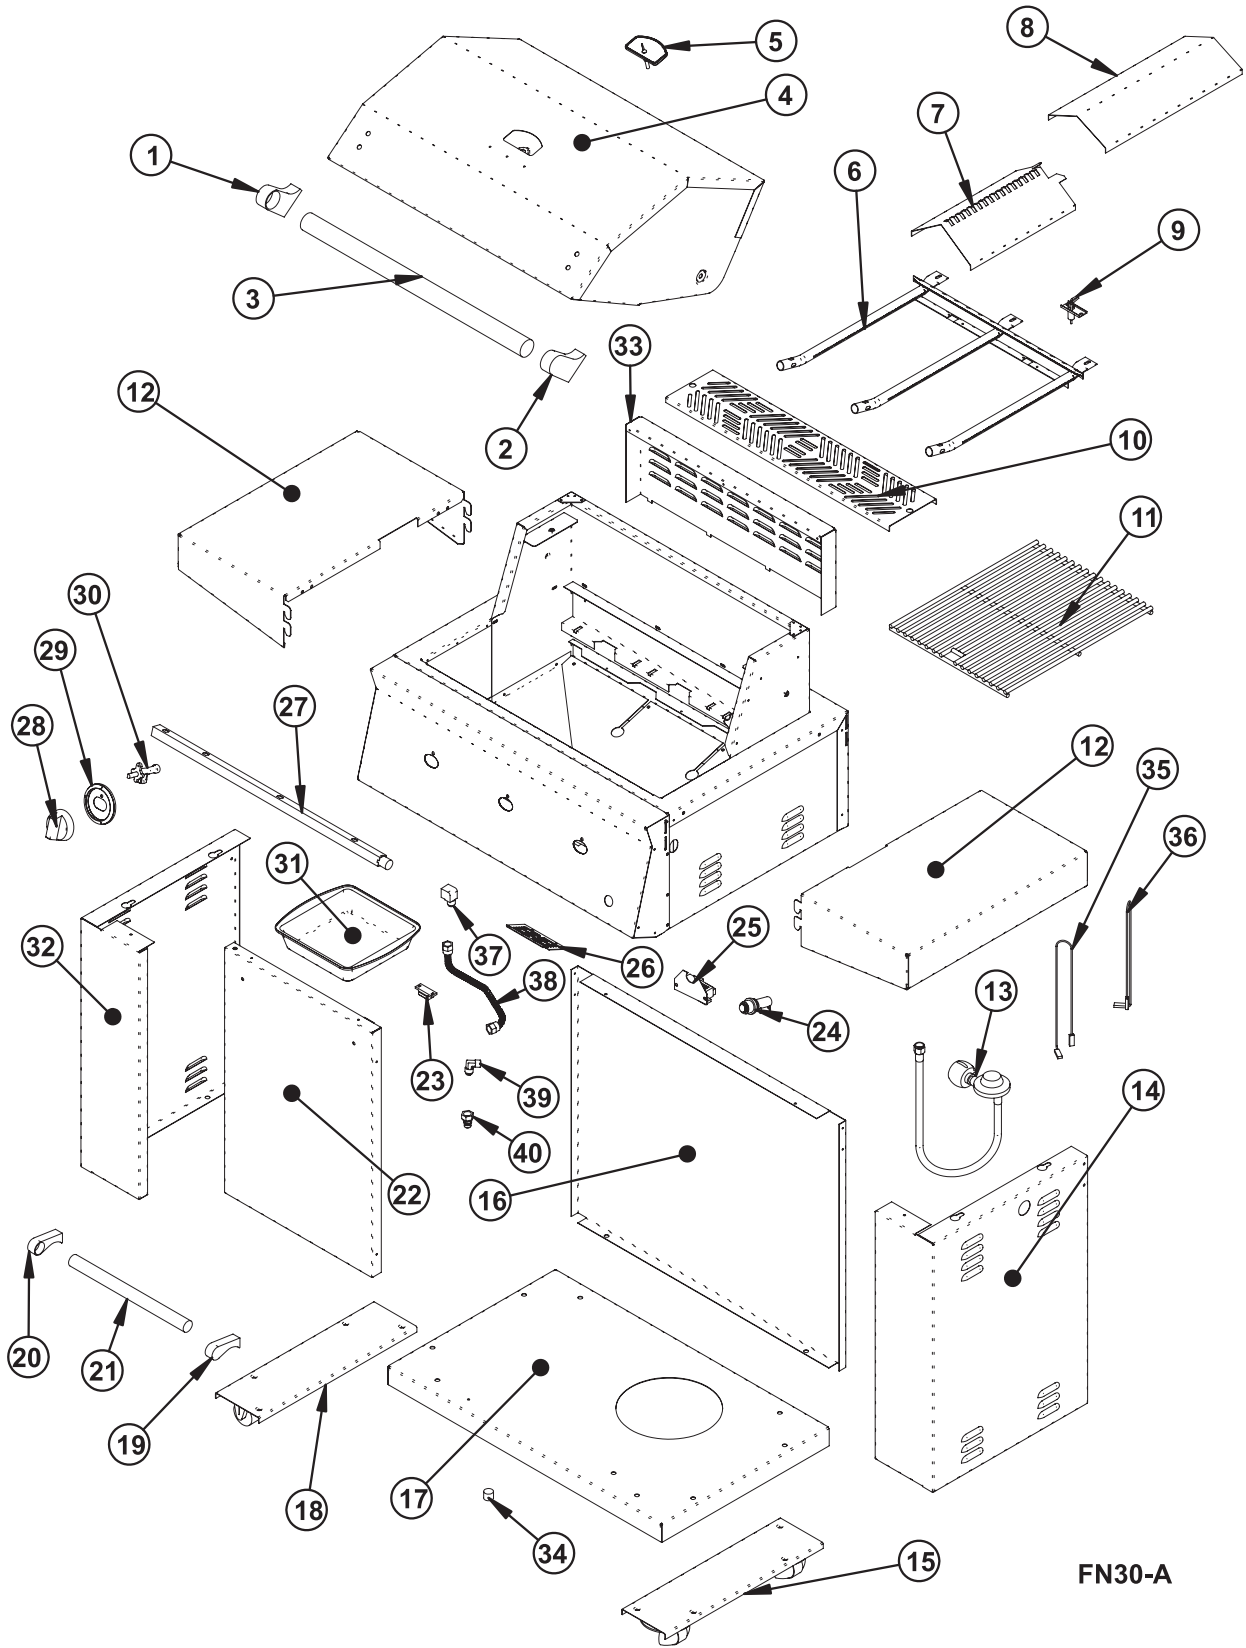

RECOMMENDED SPARE PARTS

RECOMMENDED SPARE PARTS

Model Index: A FN30LPD (FN30LPDC)
B FN30NGD (FN30NGDC)

POS. NO	PART NO.		DESCRIPTION
1	5304444388	A B	Handle End, hood, left
2	5304444390	A B	Handle End, hood, right
3	5304444452	A B	Handle, hood
4	5304444457	A B	Hood, grill
5 #	5304444392	A B	Guage, temperature
6 #	5304444460	A B	Burner, main, 3 cell
7	5304444398	A B	Flavor Grid, igniter cover, bottom, angle
8	5304444399	A B	Flavor Grid, burner cover, top, angle
9 #	5304444439	A B	Electrode, main burner
10	5304444461	A B	Shelf, warming rack
11	5304444459	A B	Grate, main burner
12	5304444437	A B	Shelf, left side
13 #	5304444675	A -	Regulator, LP
13 #	5304444424	- B	Regulator, NG
14	5304444416	A B	Panel, cart, right side
15	5304444418	A B	Channel, wheel, swivel
16	5304444454	A B	Panel, cart, back
17	5304444455	A B	Base, cart
18	5304445083	A B	Channel, wheel, fixed
19	5304444426	A B	Handle End, door, right
20	5304444425	A B	Handle End, door, left
21	5304444463	A B	Handle, door, 12.525 inch
22	5304444456	A B	Door, cart
23	5304444391	A B	Magnet, door
24	5304444404	A B	Housing, igniter battery
25 #	5304444642	A B	Igniter, 2-pole, no ground, with bracket
26	5304445082	A B	Panel, igniter access
27 #	5304445085	A B	Manifold
28	5304444405	A B	Knob, burner
29	5304444406	A B	Bezel, knob
30 #	5304445069	A -	Valve, burner, main/side, LP
30 #	5304445070	- B	Valve, burner, main/side, NG
31	5304444438	A B	Tray, drip pan
32	5304444427	A B	Panel, cart, left side
33	5304444458	A B	Cover, infrared burner
34	5304444419	A B	Door Stop
35 #	5304444431	A B	Wire, igniter, positive
36 #	5304444432	A B	Wire, igniter, negative
37 #	5304447621	A B	Elbow, gas fitting, manifold/hose
38 #	5304446174	A B	Hose, gas, 10", main supply
39 #	5304447623	A B	Elbow, main connection
40 #	5304447624	A B	Fitting, main connection
*	5304444441	A B	Bolt, valve/manifold
*	5304444442	A B	Bolt, wheel & cart
*	5304444443	A B	Nut, door, bottom pivot
*	5304444444	A B	Screw, door, bottom pivot
*	5304445048	A B	Screw, bezel/valve
*	5304444446	A B	Screw, hood handle end
*	5304444447	A B	Screw, self-tapping
*	5304444449	A B	Wire, igniter, main burner, left & right