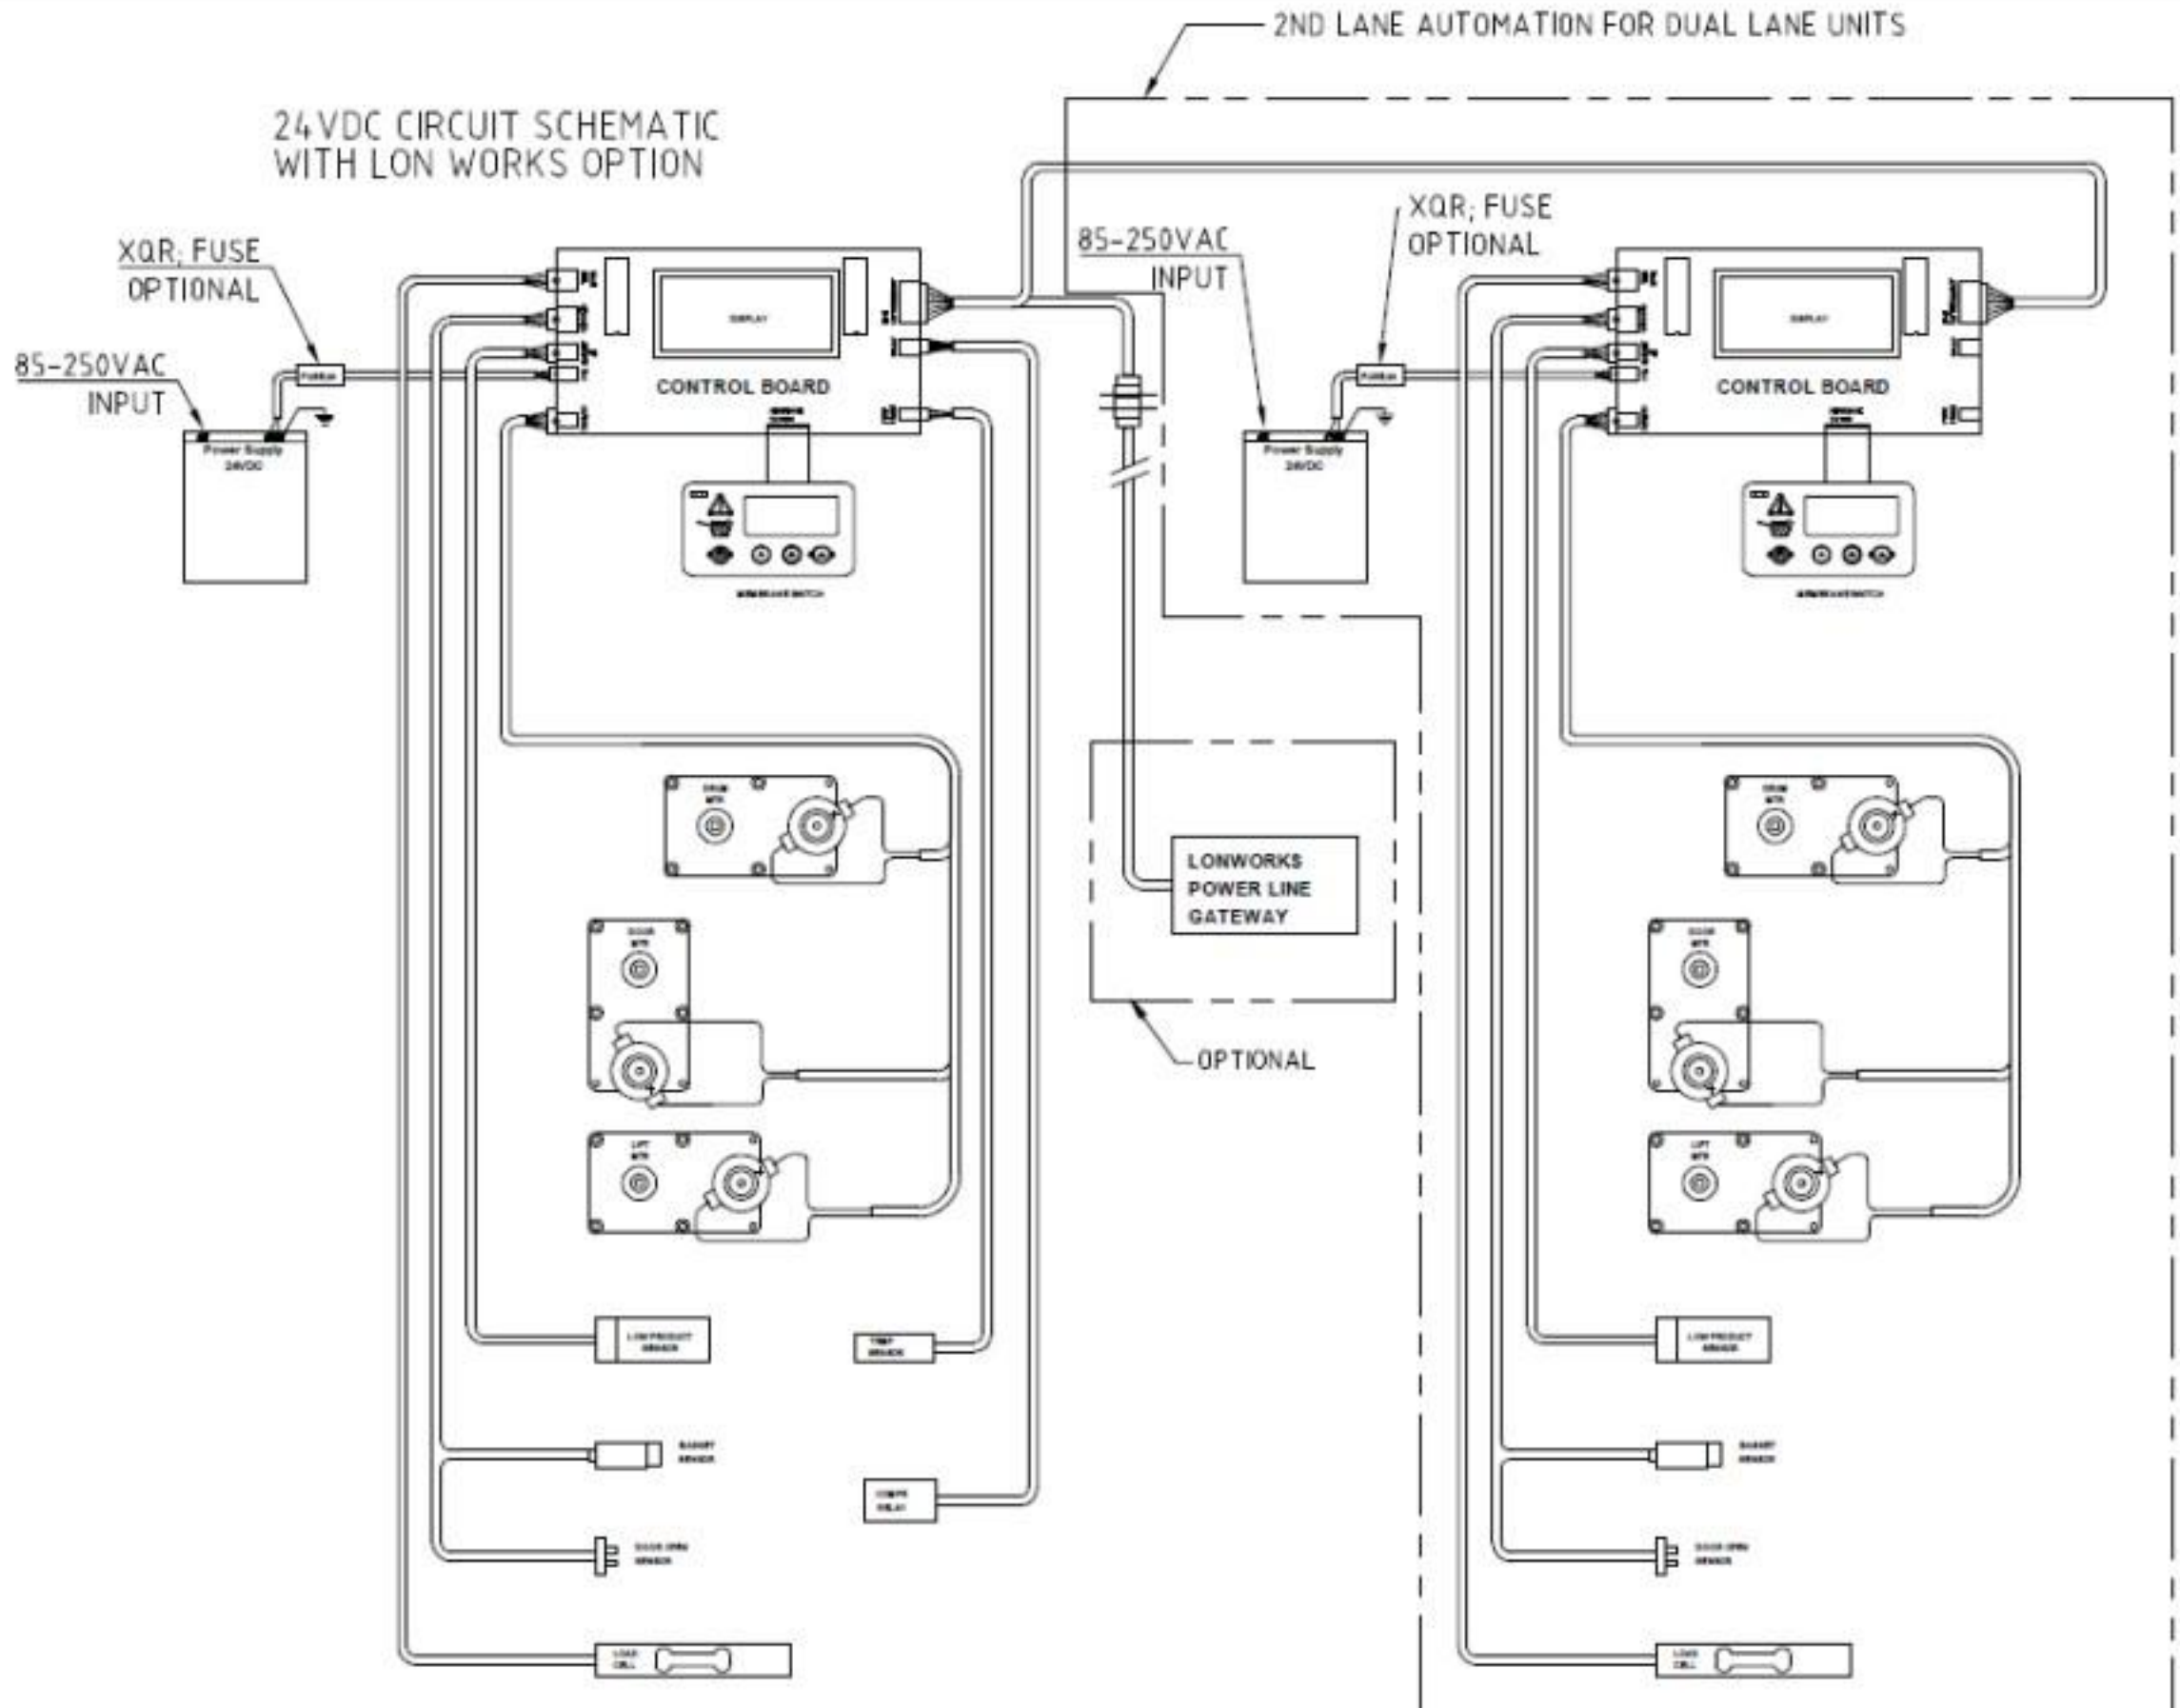

CORDSET PLUG IS COUNTRY SPECIFIC AND PROVIDED WITH UNIT

24 VDC CIRCUIT SCHEMATIC
WITH LON WORKS OPTION

2ND LANE AUTOMATION FOR DUAL LANE UNITS

XQR; FUSE
OPTIONAL

85-250VAC
INPUT

CONTROL BOARD

MANUAL RESET SWITCH

85-250VAC
INPUT

XQR; FUSE
OPTIONAL

CONTROL BOARD

MANUAL RESET SWITCH

LONWORKS
POWER LINE
GATEWAY

OPTIONAL

LONWORKS
GROUND

LONWORKS
RELAY

LONWORKS
LOAD

LONWORKS
RELAY

LONWORKS
GROUND

LONWORKS
RELAY

LONWORKS
LOAD

LONWORKS
RELAY