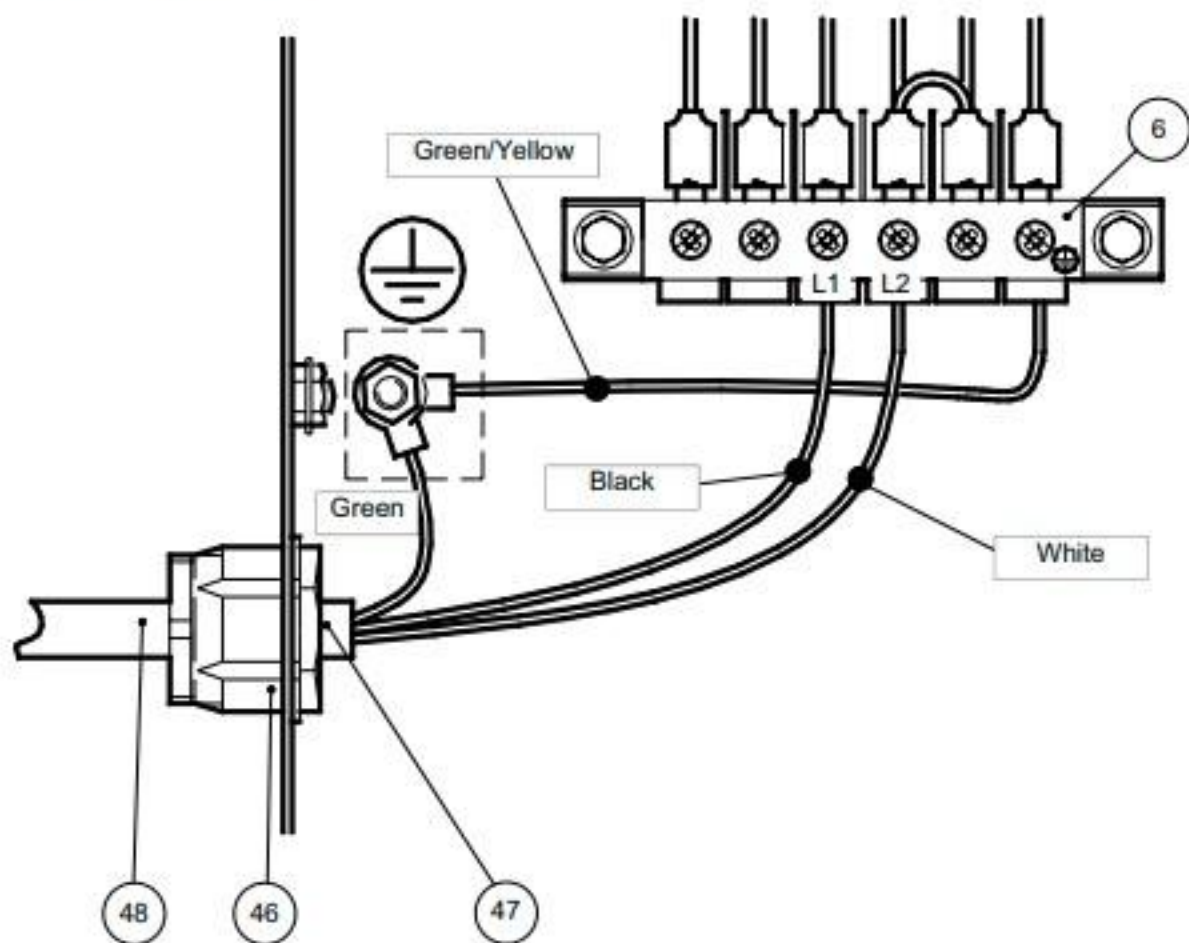

Input wiring details

No.	Description	All models
6	Electrical Supply Terminal Block	31Z0149
46	Cable Gland	31Z0500
47	Gland Nut	31Z0499
48	Electrical Supply Cord 3 Core	30Z1162
91	Electrical Supply Plug 50Amp (Canada)	31Z0298

Hot Air Motor connections and Wiring