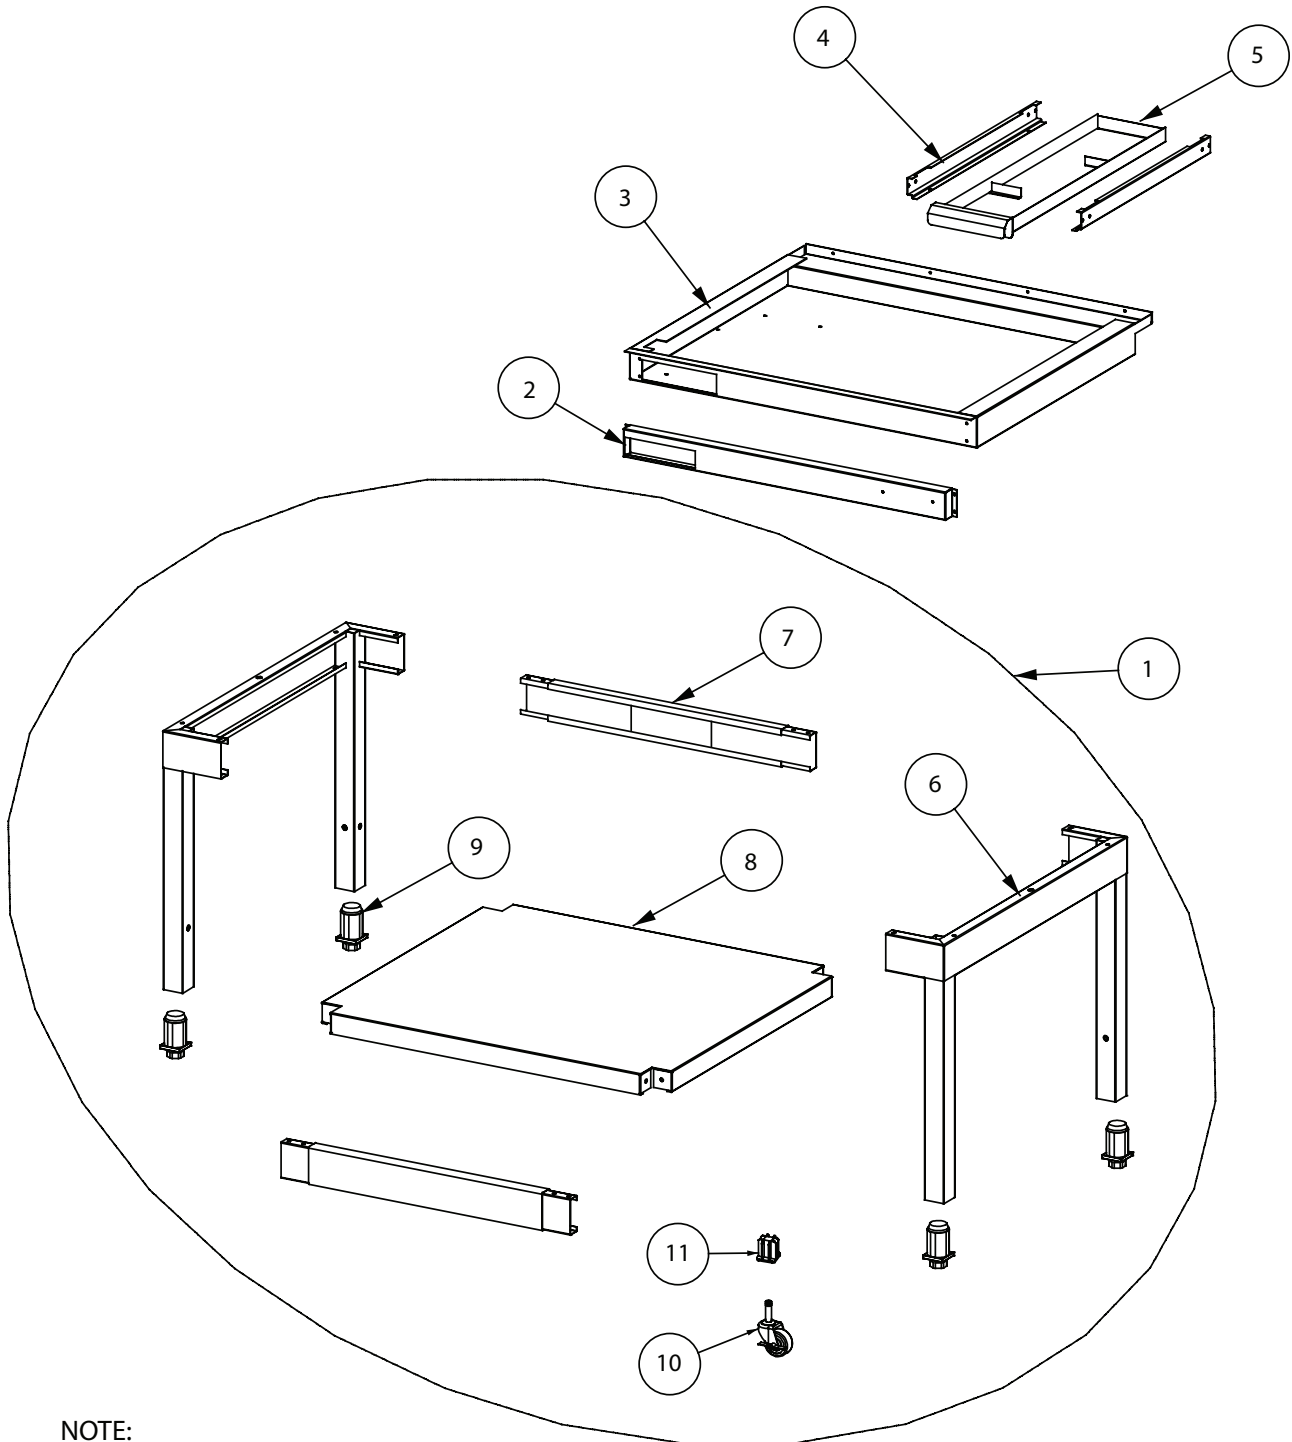

Cuisine C48-NRM, C36-NRM, C24-NRM and C18-NRM Broilers Modular Stand (HDR 3838)

NOTE:
FOR BROILER TOP SECTION
COMPONENTS REFER
TO DWG. HDR3839

HDR3838