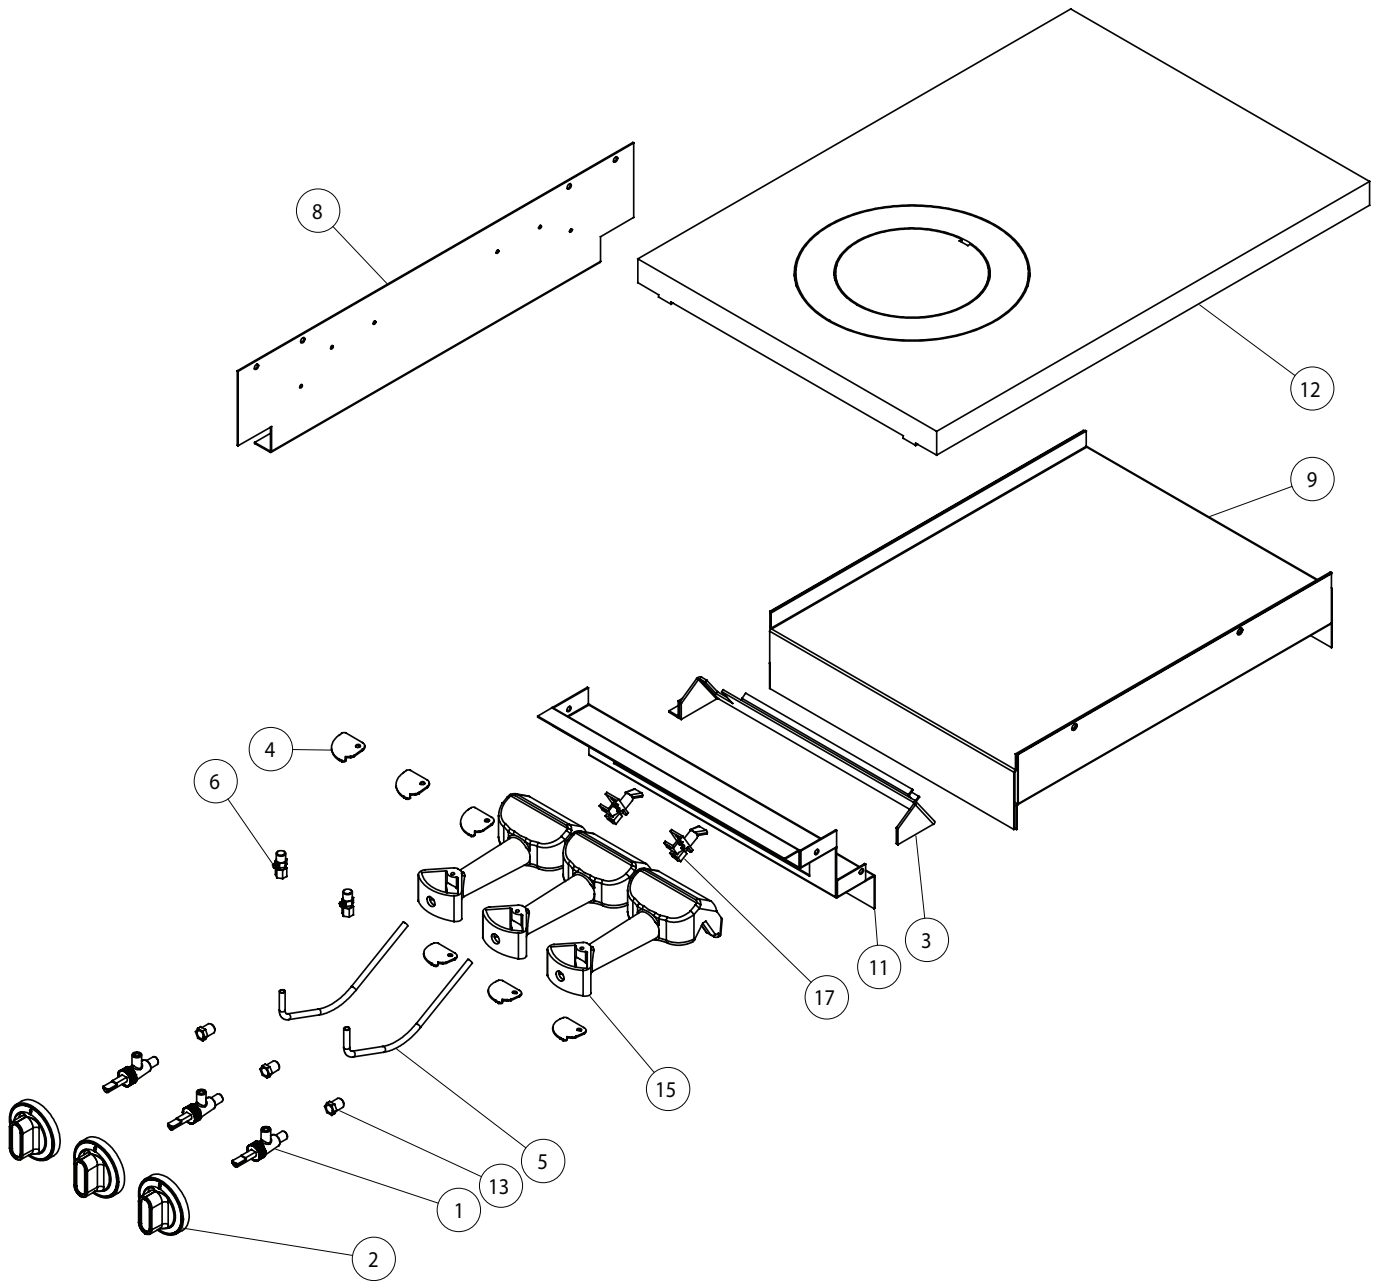

Front Fired Hot Top (HDR3799)

HDR3799

Front Fired Hot Top Quantity (HDR3799) Model

ITEM	PART #	DESCRIPTION	18" NATURAL	36" NATURAL	18" PROPANE	36" PROPANE
1	26878XX	OPEN BURNER VALVE LESS HOOD	3	6	3	6
2	4606635	ASSY - OPEN TOP KNOB	3	6	3	6
3	2340498	BURNER AIR SHIELD ASSY LT	1	2	1	2
4	G4155-1	AIR SHUTTER	6	12	6	12
5	G0508-1-8	1/4 STEEL TUBING X 9.312IN	2	4	2	4
6	G6809	GUM VALVE 1/4	2	4	2	4
7	222140	KEY PLATE 18IN	1	2	1	2
8	3025700	SIDE RADIATION SHIELD SUPPORT	1	-	1	-
9	3026298	RADIATION PAN ASSY 18IN	1	-	1	-
	3026299	RADIATION PAN ASSY 36IN	-	1	-	1
11	3023500	TOP BURNER HOUSING 18IN	1	-	1	-
	3023501	TOP BURNER HOUSING 36IN	-	1	-	1
13	M8-53	SMALL ORIFICE 53 SIZE	3	6	-	-
	M8-58	SMALL ORIFICE 58 SIZE	-	-	3	6
15	G3575-32	TOP BURNER(NATURAL)	3	6	-	-
	G3575-36	TOP BURNER PROPANE GAS	-	-	3	6
17	G0526-1	2C-2 PILOT NATURAL	2	4	-	-
	G0526-2	2C-2 PILOT PROPANE	-	-	2	4

* OPTIONS

> PHOTO AT END

** NOT ILLUSTRATED

RECOMMENDED STOCK PARTS