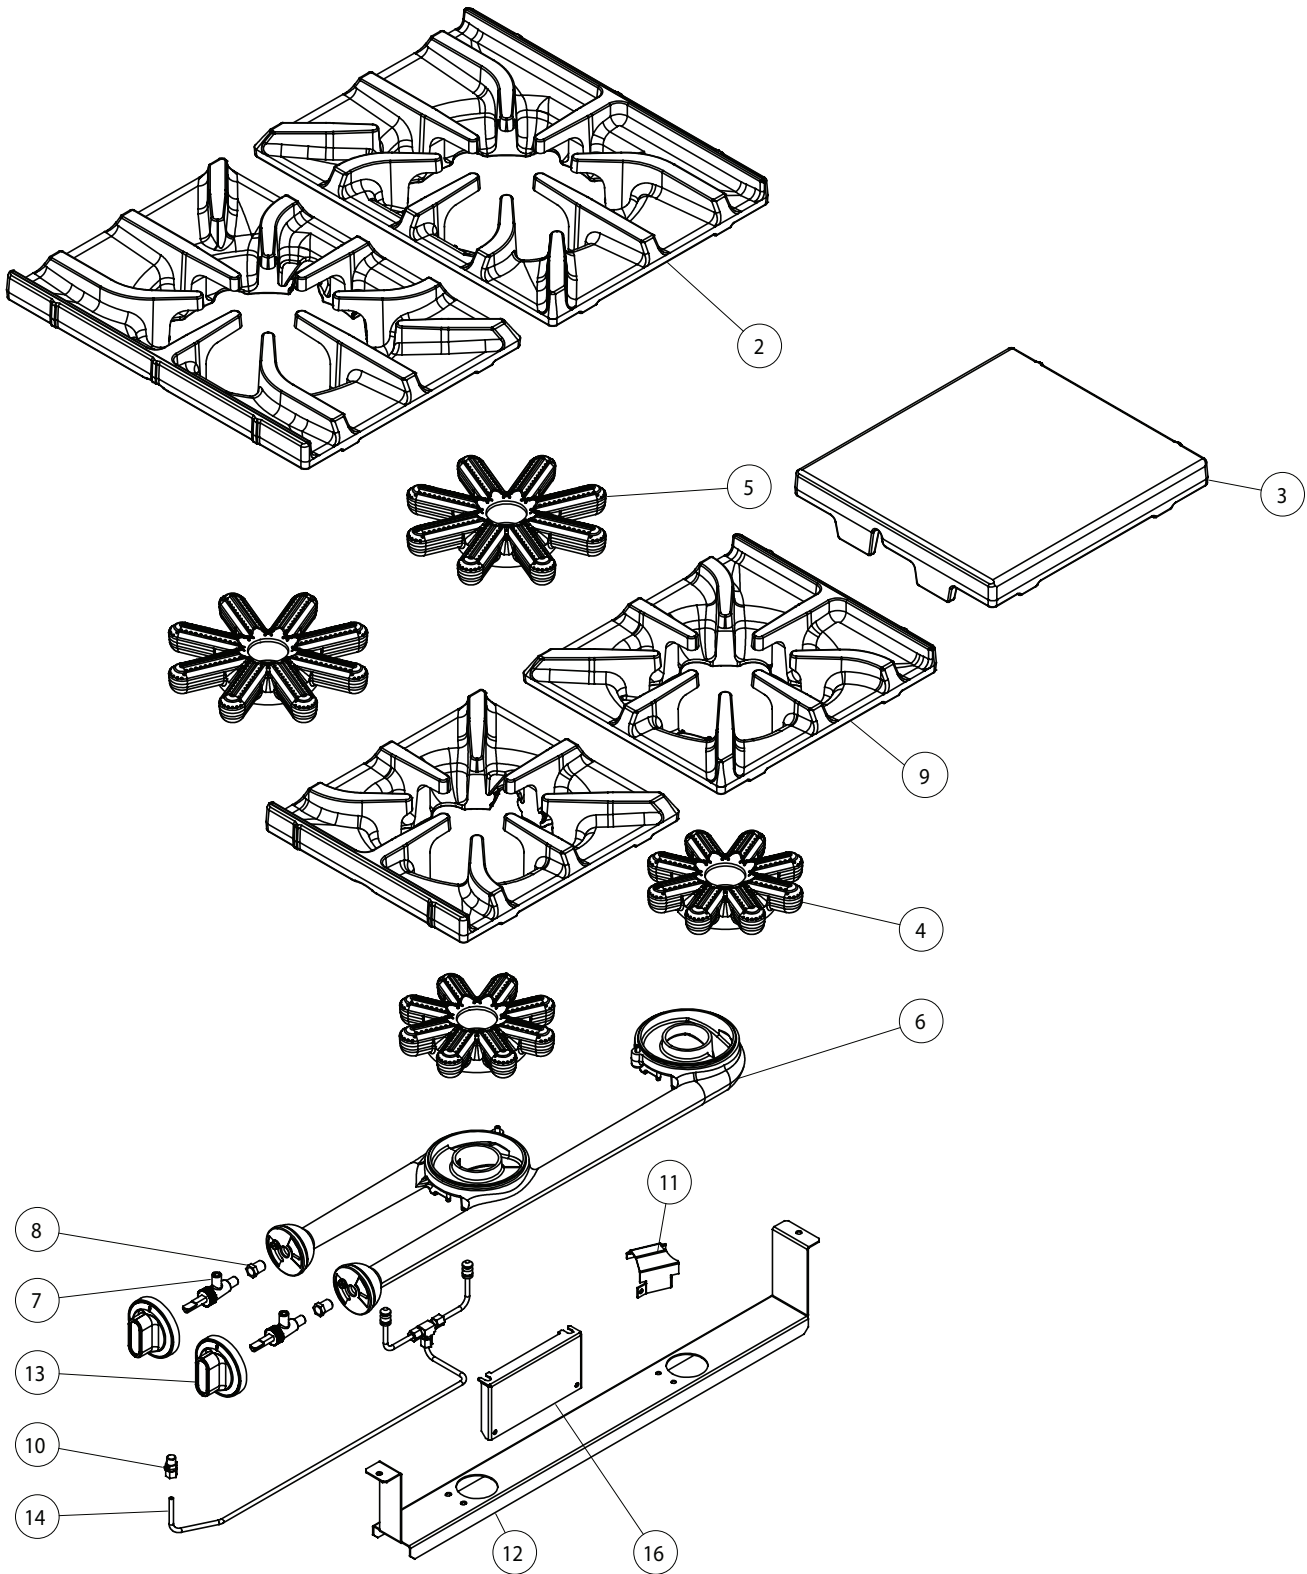

Cuisine Open Top/French Top (HDR3797)

HDR3797

Cuisine Open Top/French Top Quantity (HDR3797) Model

ITEM	PART #	DESCRIPTION	12" OPENTOP	18" OPENTOP	12" FRENCH TOP
1	4604619	7" STAR SPLIT GRATE, HDR	2	-	1
2	4604620	9" STAR SPLIT GRATE, HDR	-	2	-
3	4605849	HDR FRENCH GRATE	-	-	1
4	4604618	7" STAR BURNER, HDR	2	-	2
5	4605728	9" STAR BURNER, HDR	-	2	-
6	4605803	HDR CUISINE DUAL VENTURI ASM	1	1	1
7	26878XX	OPEN BURNER VALVE LESS HOOD	2	2	2
8	M8-40	SMALL ORIFICE 40 SIZE (NATURAL GAS)	2	-	1
	M8-1.65mm	SMALL ORIFICE 1.65mm SIZE (PROPANE GAS)	2	-	1
	M8-XX	SMALL ORIFICE XX SIZE (NATURAL GAS) REAR	-	-	1
	M8-XX	SMALL ORIFICE XX SIZE (PROPANE GAS) REAR	-	-	1
	M8-37S	SMALL ORIFICE 37 SIZE (NATURAL GAS)	-	2	-
	M8-1.8mm	SMALL ORIFICE 1.8mm SIZE (PROPANE GAS)	-	2	-
10	1086597	GUM VALVE 3/16	1	1	1
11	4606901	FRENCH TOP PILOT HOOD	-	-	1
12	4605164	OPEN TOP BURNER SUPPORT	1	1	1
13	4606635	ASSY - OPEN TOP KNOB	2	2	2
14	4605186	OPEN TOP PILOT TUBE ASSY 7IN	1	-	1
	4605187	OPEN TOP PILOT TUBE ASSY 9IN	-	1	-
16	4605166	OPEN TOP PILOT BRACKET 7IN	1	-	1
	4605167	OPEN TOP PILOT BRACKET 9IN	-	1	-

* OPTIONS

> PHOTO AT END

** NOT ILLUSTRATED

RECOMMENDED STOCK PARTS