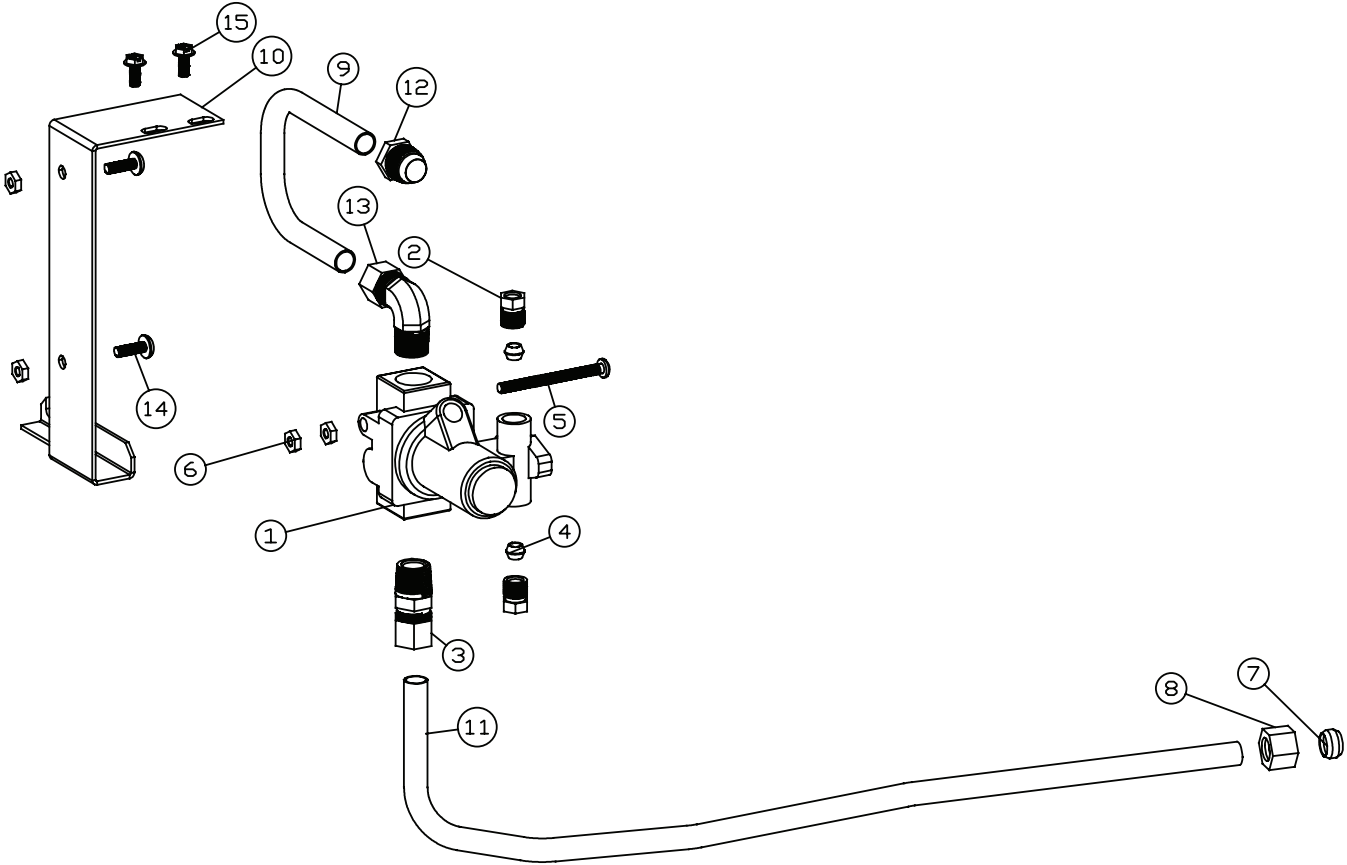

Baso Oven Safety Valve Components

BASO VALVE_HDR

Baso Oven Safety Valve Components

ITEM	PART #	DESCRIPTION	QTY
1	1415703	Hi Temp Safety Baso Valve	1
2	M225	1/4 Tube Comp Nut	2
3	1095499	7/16 cc x 3/8 NPT Straight Connector	1
4	M124	1/4 Tubing Ferrule	2
5	F16	# 10-24 x 2 .5" RD HD Machine Screw	1
6	F312	# 10-24 Locknut	4
7	M122	7/16 Tubing Ferrule	1
8	M123	7/16 Compression Nut	1
9	4518713	7/16 Tubing Oven Control To Safety Valve	1
10	4518714	Valve Mounting Bracket	1
11	4518717	7/16 Tubing Safety Valve To Orifice	1
12	1017504	7/16 cc Tube Nut	1
13	G02352-1	90 Deg . Elbow 3/8 NPT to 7/16 cc	1
14	F36	#10-24 x 5/8 Quadrex Truss HD Machine Screw	2
15	F43	#10-24 x 3/8 Hex HD Machine Screw C/W Ext Locknut	
	4518746	Includes Item Numbers 1 Through 15	

* OPTIONS

> PHOTO AT END

** NOT ILLUSTRATED

RECOMMENDED STOCK PARTS