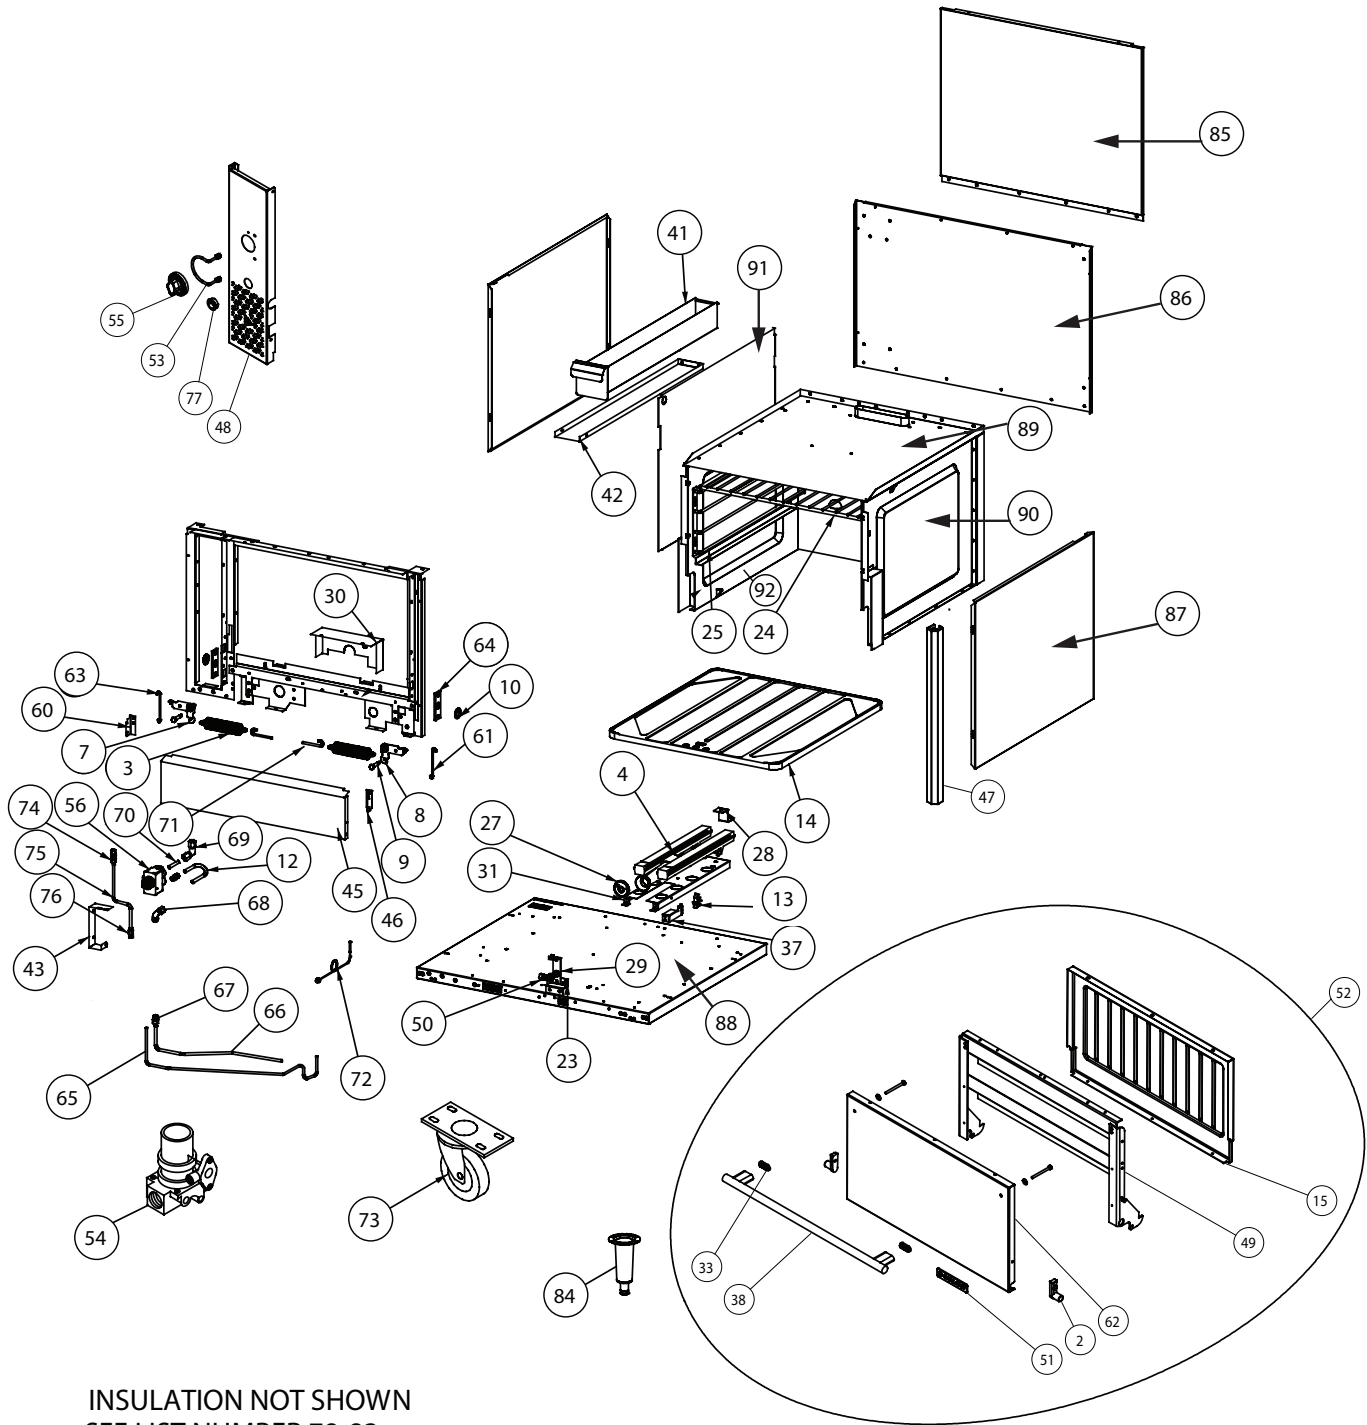

C36 Standard Oven Base (HDR 3806)

INSULATION NOT SHOWN
SEE LIST NUMBER 78-83

HDR3806

C36 Standard Oven Base Quantity (HDR 3806) Models

ITEM	PART #	DESCRIPTION	-1 & -1 -1 & -19 & -NRR	-2 & -2-1	-3 & -3-1	-4 & -4-1	-5 & -5-1	-ABR & -ARR	-6 & -6SU	-7	-8	-9	-10	-11 / -17	-12	-13	-14	-15
2	1082500	Oven Door Trunion	2	2	2	2	2	2	2	2	2	2	2	2	2	2	2	2
3	1005800	<i>Door Spring</i>	2	2	2	2	2	2	2	2	2	2	2	2	2	2	2	2
4	1014900	H Burner	1	1	1	1	1	1	1	1	1	1	1	1	1	1	1	1
7	1082198	Bell Crank LT Assy	1	1	1	1	1	1	1	1	1	1	1	1	1	1	1	1
8	1082199	Bell Crank RT Assy	1	1	1	1	1	1	1	1	1	1	1	1	1	1	1	1
9	F299	Bell Crank Bolt	2	2	2	2	2	2	2	2	2	2	2	2	2	2	2	2
10	1082700	Harness Ring 1"	2	2	2	2	2	2	2	2	2	2	2	2	2	2	2	2
12	1729302	Orifice Tubing	1	1	1	1	1	1	1	1	1	1	1	1	1	1	1	1
13	G0635-1	<i>Pilot Nat. Gas</i>	1	1	1	1	1	1	1	1	1	1	1	1	1	1	1	1
	G0635-2	<i>Pilot Pro. Gas</i>	1	1	1	1	1	1	1	1	1	1	1	1	1	1	1	1
14	1438485	Oven Bottom	1	1	1	1	1	1	1	1	1	1	1	1	1	1	1	1
15	1439796	Oven Door Lining Enameled	1	1	1	1	1	1	1	1	1	1	1	1	1	1	1	1
	1439707	Oven Door Lining S/S	*	*	*	*	*	*	*	*	*	*	*	*	*	*	*	*
23	2301300	<i>Door Spring Support</i>	1	1	1	1	1	1	1	1	1	1	1	1	1	1	1	1
24	2424800	<i>Oven Rack</i>	1	1	1	1	1	1	1	1	1	1	1	1	1	1	1	1
25	2424900	Rack Guide LT & RT	2	2	2	2	2	2	2	2	2	2	2	2	2	2	2	2
27	2512100	Air Shutter	1	1	1	1	1	1	1	1	1	1	1	1	1	1	1	1
28	2512200	Burner Hold Down Bracket	1	1	1	1	1	1	1	1	1	1	1	1	1	1	1	1
29	2512300	Orifice Support	1	1	1	1	1	1	1	1	1	1	1	1	1	1	1	1
30	2512400	Oven Air Shield	1	1	1	1	1	1	1	1	1	1	1	1	1	1	1	1
31	2519300	Oven Burner Rest Support	1	1	1	1	1	1	1	1	1	1	1	1	1	1	1	1
33	4605102	Handle Spacer	2	2	2	2	2	2	2	2	2	2	2	2	2	2	2	2

* OPTIONS

> PHOTO AT END

** NOT ILLUSTRATED

RECOMMENDED STOCK PARTS