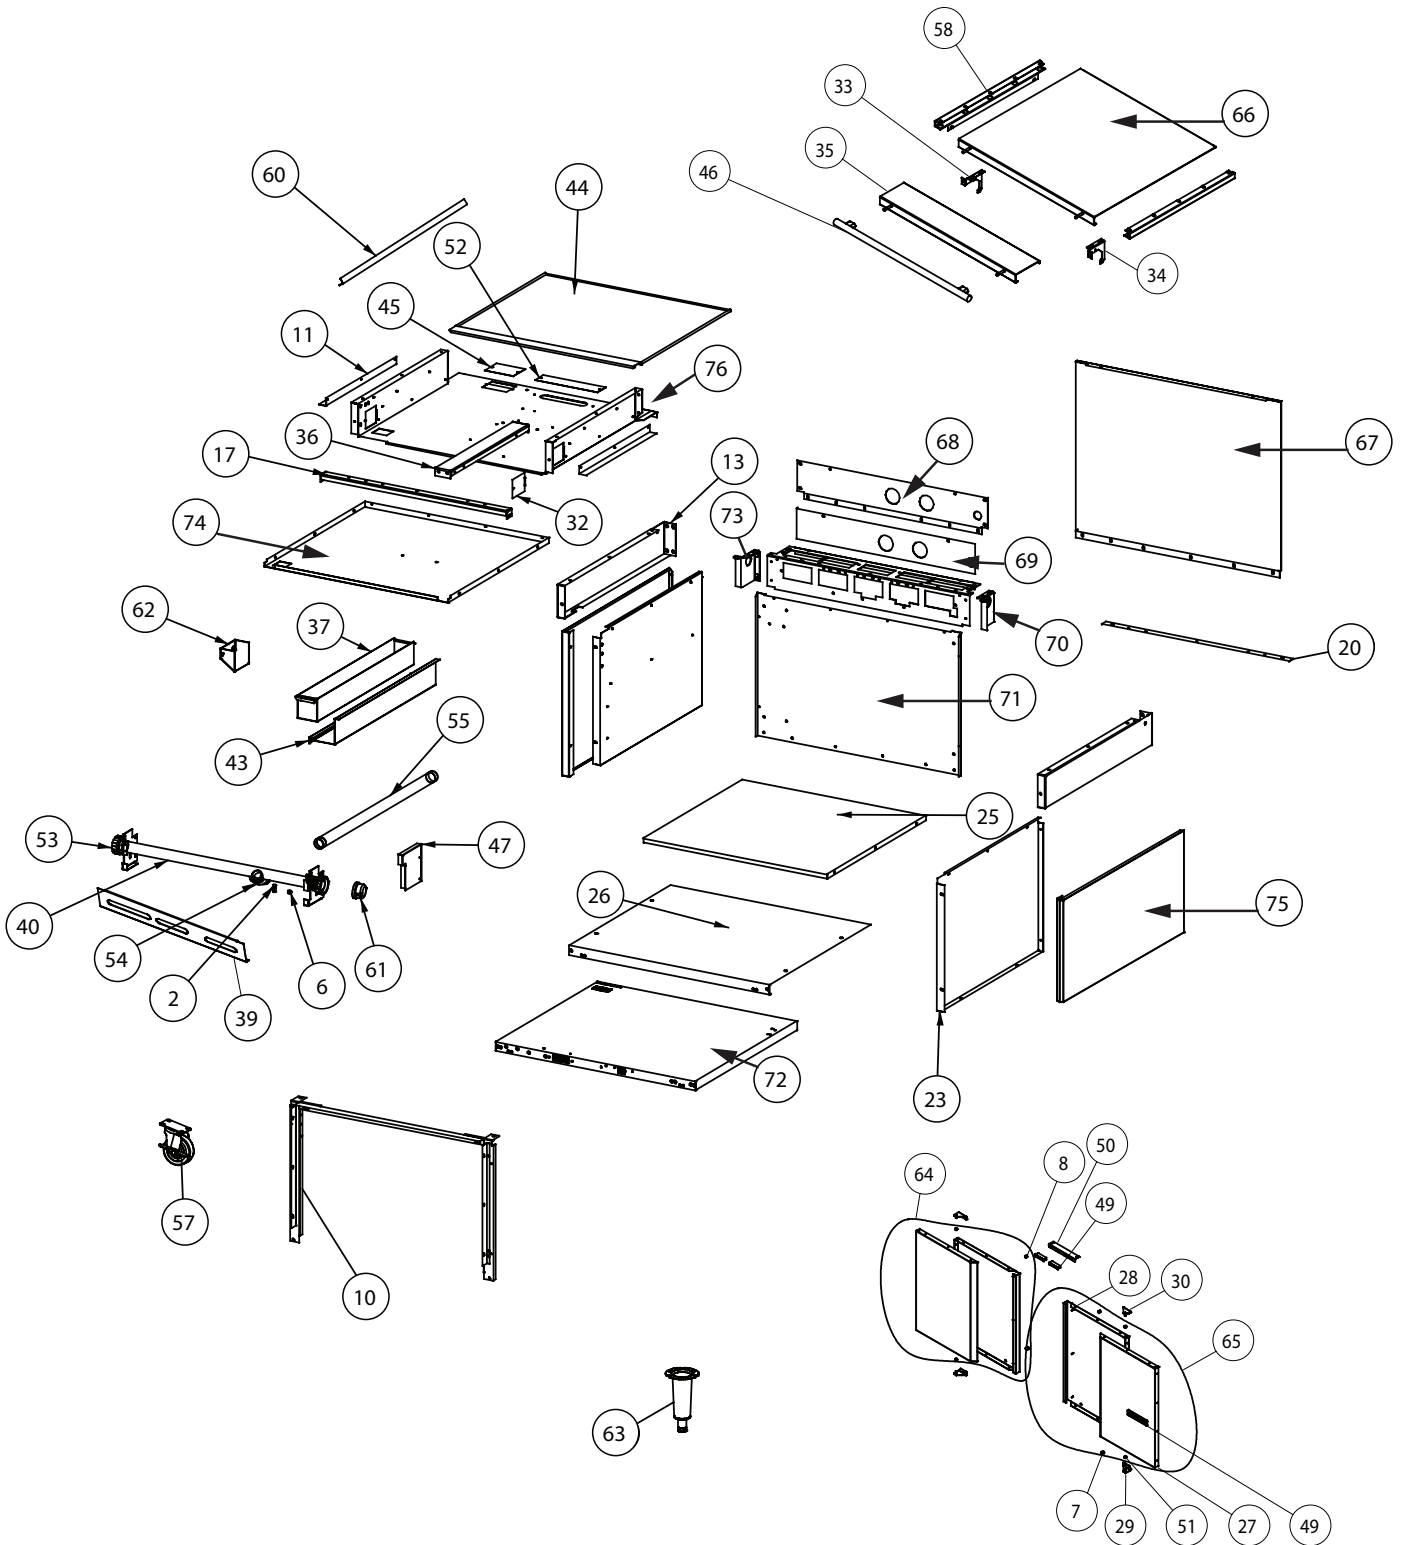

Cuisine Storage Base & Spreader Tops (HDR 3805) C36

HDR3805

Cuisine Storage Base & Spreader Tops Quantity (HDR 3805) C36 Models

ITEM	PART #	DESCRIPTION	-1 & -1-1	-2 & -2-1	-3 & -3-1	-4 & -4-1	-5 & -5-1	-6 & -6SU	-7	-8	-9	-10	-11/-17	-12	-13	-14	-15	-SC	-19
2	G02251	1/8 NPT Pressure Spigot	1	1	1	1	1	1	1	1	1	1	1	1	1	1	1	1	1
6	2203400	1/8 NPT Pipe Plug	1	1	2	2	3	1	1	4	3	1	4	3	2	2	1	10	1
	1007301	1/4 NPT Pipe Plug	1	1	1	1	1	1	1	1	1	1	1	1	1	1	1	1	1
7	2327100	Door Stop Bumper	2	2	2	2	2	2	2	2	2	2	2	2	2	2	2	2	2
8	2530900	.375 Hole Plug	2	2	2	2	2	2	2	2	2	2	2	2	2	2	2	2	2
10	3015698	Front Frame Assy	1	1	1	1	1	1	1	1	1	1	1	1	1	1	1	1	1
11	3016201	Body Side Support	2	2	2	2	2	2	2	2	2	2	2	2	2	2	2	2	2
17	3017801	Unit Upper Front Channel	1	1	1	1	1	-	-	-	-	-	-	-	-	-	-	-	1
	3017800	Unit Upper Front Channel	-	-	-	-	-	1	1	1	1	1	1	1	1	1	1	1	-
25	3022100	Cabinet Shelf	*	*	*	*	*	*	*	*	*	*	*	*	*	*	*	*	*
26	3022200	Main Bottom Lining	1	1	1	1	1	1	1	1	1	1	1	1	1	1	1	1	1
27	4606272	Storage Door Outer	2	2	2	2	2	2	2	2	2	2	2	2	2	2	2	2	2
28	4606261	Storage Door Inner	2	2	2	2	2	2	2	2	2	2	2	2	2	2	2	2	2
29	3022698	Door Hinge Assy LT	2	2	2	2	2	2	2	2	2	2	2	2	2	2	2	2	2
30	3022699	Door Hinge Assy RT	2	2	2	2	2	2	2	2	2	2	2	2	2	2	2	2	2
32	3023102	Burner Box Side Shield	2	2	2	2	2	2	2	2	2	2	2	2	2	2	2	2	2
33	4606794	Rail Mtg Bracket RT	1	1	1	1	1	1	1	1	1	1	1	1	1	1	1	1	1
34	4606793	Rail Mtg Bracket LT	1	1	1	1	1	1	1	1	1	1	1	1	1	1	1	1	1
35	4606798	Front Rail Weldment	1	1	1	1	1	1	1	1	1	1	1	1	1	1	1	-	1
37	3023998	Grease Drawer Assy	1	1	1	1	1	-	-	-	-	-	-	-	-	-	-	-	1
39	4606419	Valve Panel - FFHT STG/MOD	-	-	-	-	-	-	-	-	-	1	1	-	-	-	-	-	-
	4606418	Valve Panel - 6OT STG/MOD	1	1	1	-	-	1	-	1	-	-	-	1	1	-	1	-	1
	4606417	Valve Panel - 4OT STG/MOD	-	-	-	1	1	-	1	-	1	-	-	-	-	1	-	-	-
	4606023	36" Valve Panel Spreader	-	-	-	-	-	-	-	-	-	-	-	-	-	-	-	1	-

* OPTIONS

> PHOTO AT END

** NOT ILLUSTRATED

RECOMMENDED STOCK PARTS