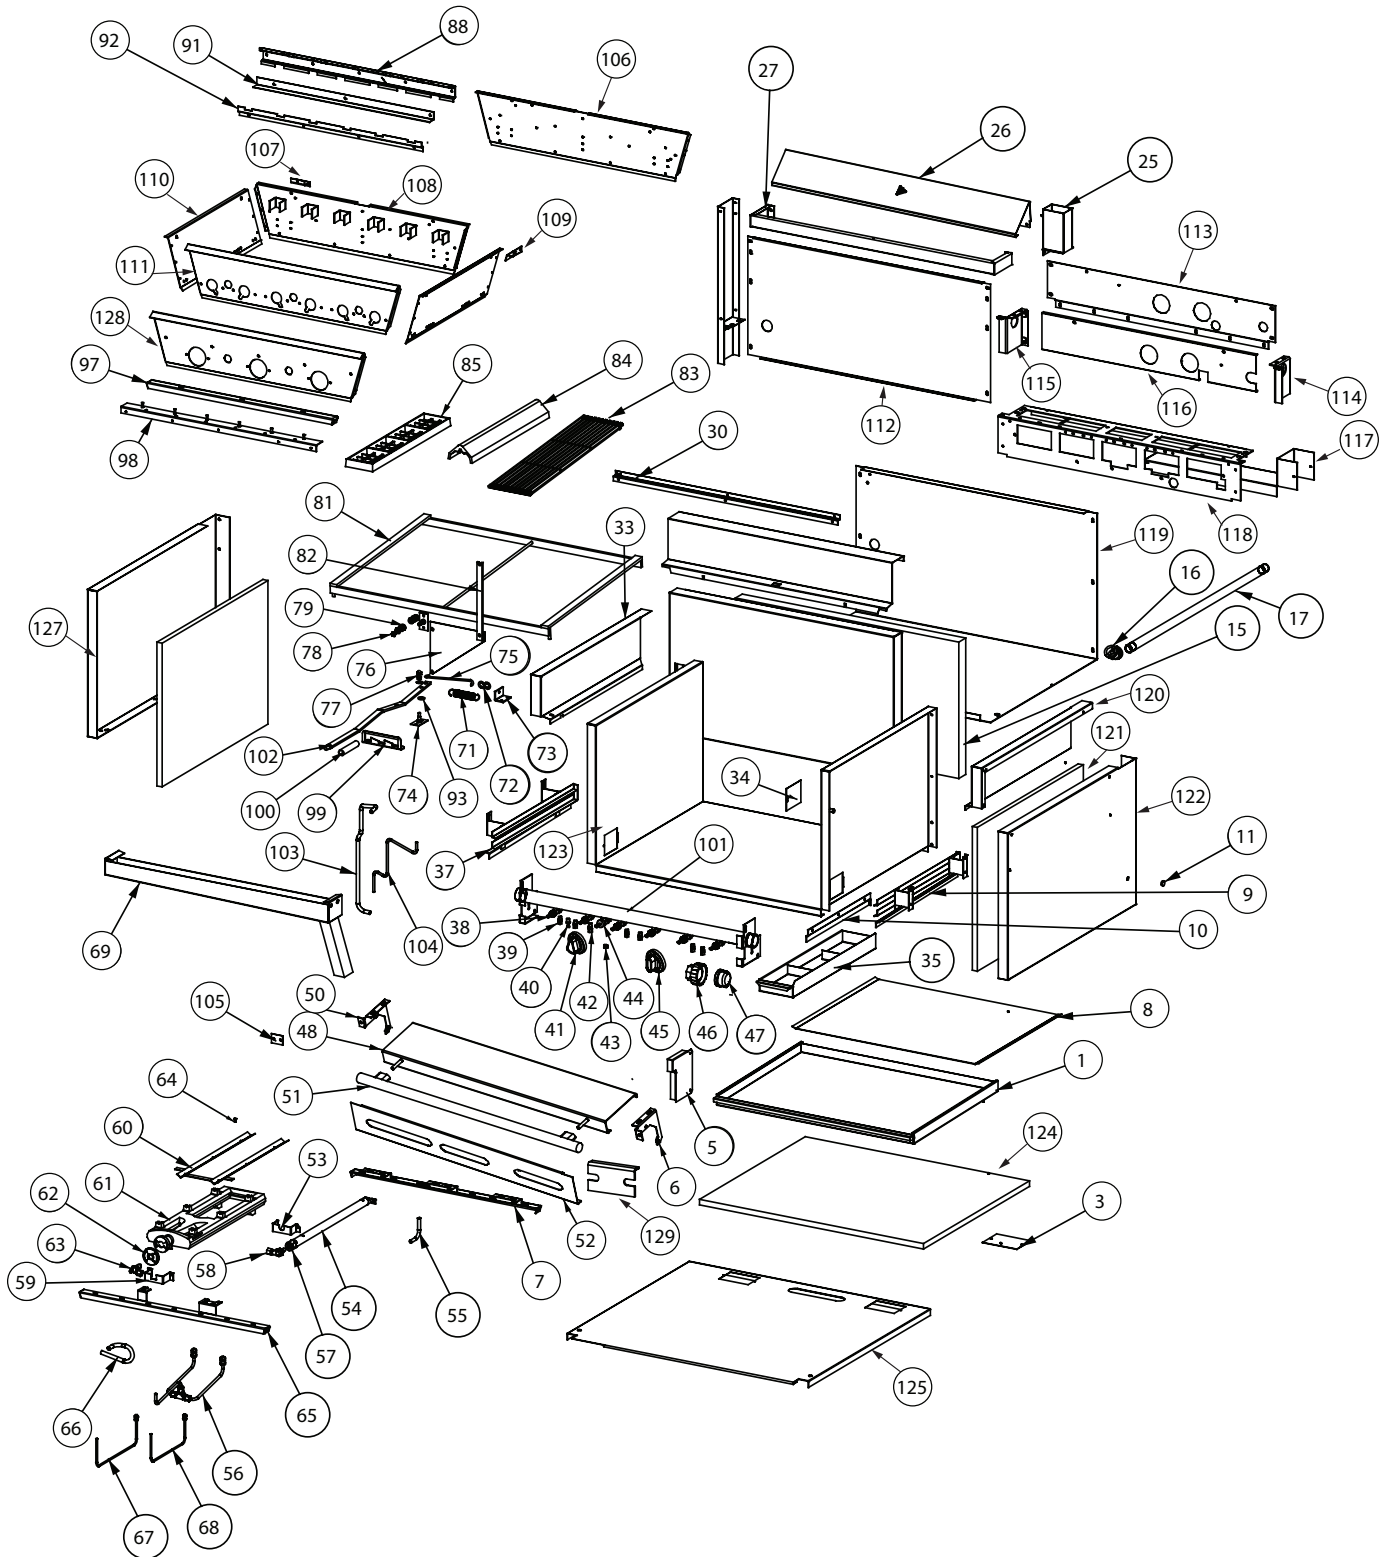

Cuisine C36-ABR/ABC, C36-ARR/ARC, C36-ABS, C36-ARS, C24-ABS, C24-ARS Underfired Broilers with Adjustable Rack (HDR 3835)

HDR3835

**Cuisine C36-ABR/ABC, C36-ARR/ARC, C36-ABS, C36-ARS,
C24-ABS, C24-ARS Underfired Broilers with Adjustable Rack
Quantity (HDR 3835) Models**

ITEM	PART #	DESCRIPTION	C36-ABR	C36-ABC	C36-ABS	C36-ARR	C36-ARC	C36-ARS	C24-ABS	C24-ARS
1	3033300	Drip Tray	1	1	1	1	1	1	-	-
	3033302	Drip Tray	-	-	-	-	-	-	1	1
3	3049300	Patch	2	2	2	2	2	2	-	-
5	3050702	End Enclosure - RT	*	*	*	*	*	*	*	*
	3050703	End Enclosure - LT	*	*	*	*	*	*	*	*
6	4606793	Manifold Mounting Bracket Weldment - RH	1	1	1	1	1	1	1	1
7	3038500	Pilot Bracket - 36"	-	-	-	1	1	1	-	-
	3038501	Pilot Bracket - 24"	-	-	-	-	-	-	-	1
8	3046202	Perforated Screen - 27 .5"	1	1	1	1	1	1	-	-
	3046200	Perforated Screen - 15 .5"	-	-	-	-	-	-	1	1
9	3031399	Screen And Drip Tray Holder Assembly - RH	1	1	1	1	1	1	1	1
10	3028100	Grease Drawer Guide	1	1	1	1	1	1	1	1
11	1473300	.312 Dia . Plug Button B1833N	*	*	*	*	*	*	*	*
15	1472318	Insulation - Back	1	1	1	1	1	1	-	-
	1472319	Insulation - Back	-	-	-	-	-	-	1	1
16	G02419-1	.750 NPT - 45 Deg . Elbow (Rear Gas Option)	*	*	*	*	*	*	*	*
17	076029-182	.750 NPT X 33 .000 Long Nipple (Rear Gas Option)	*	*	*	*	*	*	*	*
25	3026399	Oven Flue Riser Assembly	1	1	-	1	1	-	-	-
26	4604950	HDR Flue Cap, 36"	*	*	-	*	*	-	-	-
	4606948	HDR Broiler Flue Cap, 36"	-	-	*	-	-	*	-	-
	4606947	HDR Broiler Flue Cap, 24"	-	-	-	-	-	-	*	*
27	3035011	Front Panel Stub Backguard, Su 36"	*	*	*	*	*	*	-	-
	3035012	Front Panel Stub Backguard, 24"	-	-	-	-	-	-	*	*
30	3044700	Back Trim Support	1	1	1	1	1	1	-	-
	3044701	Back Trim Support	-	-	-	-	-	-	1	1
33	3028201	Side Trim - LH	1	1	1	1	1	1	1	1
34	3023100	Burner Box Side Shield	1	1	1	1	1	1	1	1
35	3029699	Grease Drawer Assembly	1	1	1	1	1	1	1	1
37	3031398	Screen And Drip Tray Holder Assembly - LH	1	1	1	1	1	1	1	1
38	227005	Valve - Bsr	-	-	-	6	6	6	-	4
39	1086597	Gum Valve 3/16	3	3	3	6	6	6	2	4
40	G02251-1	<i>Pressure Spigot 1/8 NPT</i>	1	1	1	1	1	1	1	1
41	4606639	Knob Assy - Oven ON/OFF	1	1	-	1	1	-	-	-
42	G6809	Gum Valve 1/4	1	1	-	1	1	-	-	-

* OPTIONS

> PHOTO AT END

** NOT ILLUSTRATED

RECOMMENDED STOCK PARTS