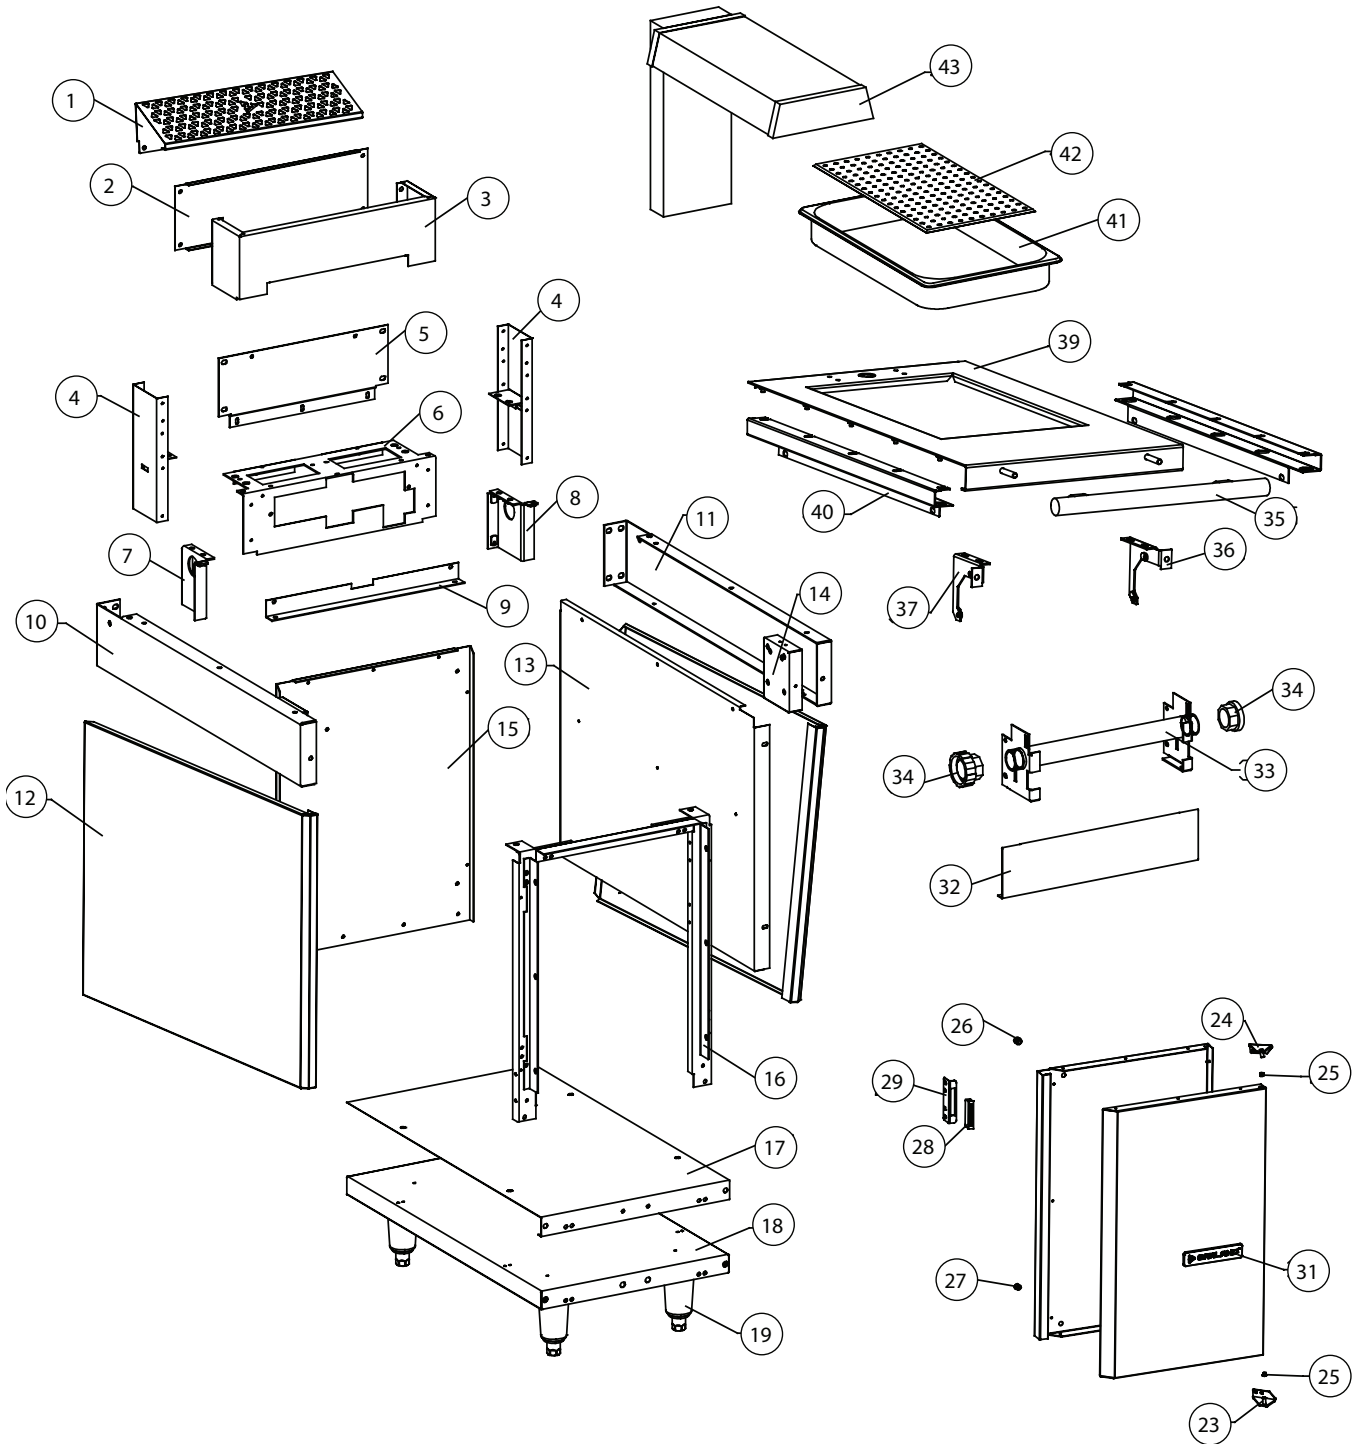

Cuisine Series Heavy Duty Storage Cabinet (Model C18-FMD)

HDR4519692

Cuisine Series Heavy Duty Storage Cabinet (Model C18-FMD)

ITEM	PART #	DESCRIPTION	QUANTITY
1	4606036	Flue Cap	1
2	3035101	Backguard Back	1
3	3035001	Backguard	1
4	3034899	Backguard Post	2
5	3020703	Burner Box Back	1
	3020721	Burner Box Back - Rear Gas	1
6	3020603	Back Top	1
7	3021799	Shelf Mounting Bracket Lt.	1
8	3021798	Shelf Mounting Brkt. Rt.	1
9	3056602	Back Top Support	1
10	3016801	Burner Box Side Lt.	1
11	3016800	Burner Box Side Rt.	1
12	4605899	Chamfered Body Side Universal - Strg	2
13	3022001	Side Liner Lt.	1
	3022000	Side Liner Rt.	1
14	3054200	Spreader Manifold Mount	2
15	3017303	Main Back	1
16	3015696	Front Frame Assembly	1
17	3022202	Bottom Liner	1
18	3014797	Main Bottom Assembly	1
19	4519723	6" S/S ADJUSTABLE LEG	4
21	4606266	Door Panel Inner	1
22	4606277	Door Panel Outer	1
23	3022698	Door Hinge Assembly	1
24	3022699	Door Hinge Assembly	1
25	078056-5	Flanged Bushing	2
26	2327100	Door Stop Bumper	1
27	2530900	Hole Plug	1
28	078174-1	Latch Magnet	1

* OPTIONS

> PHOTO AT END

** NOT ILLUSTRATED

RECOMMENDED STOCK PARTS