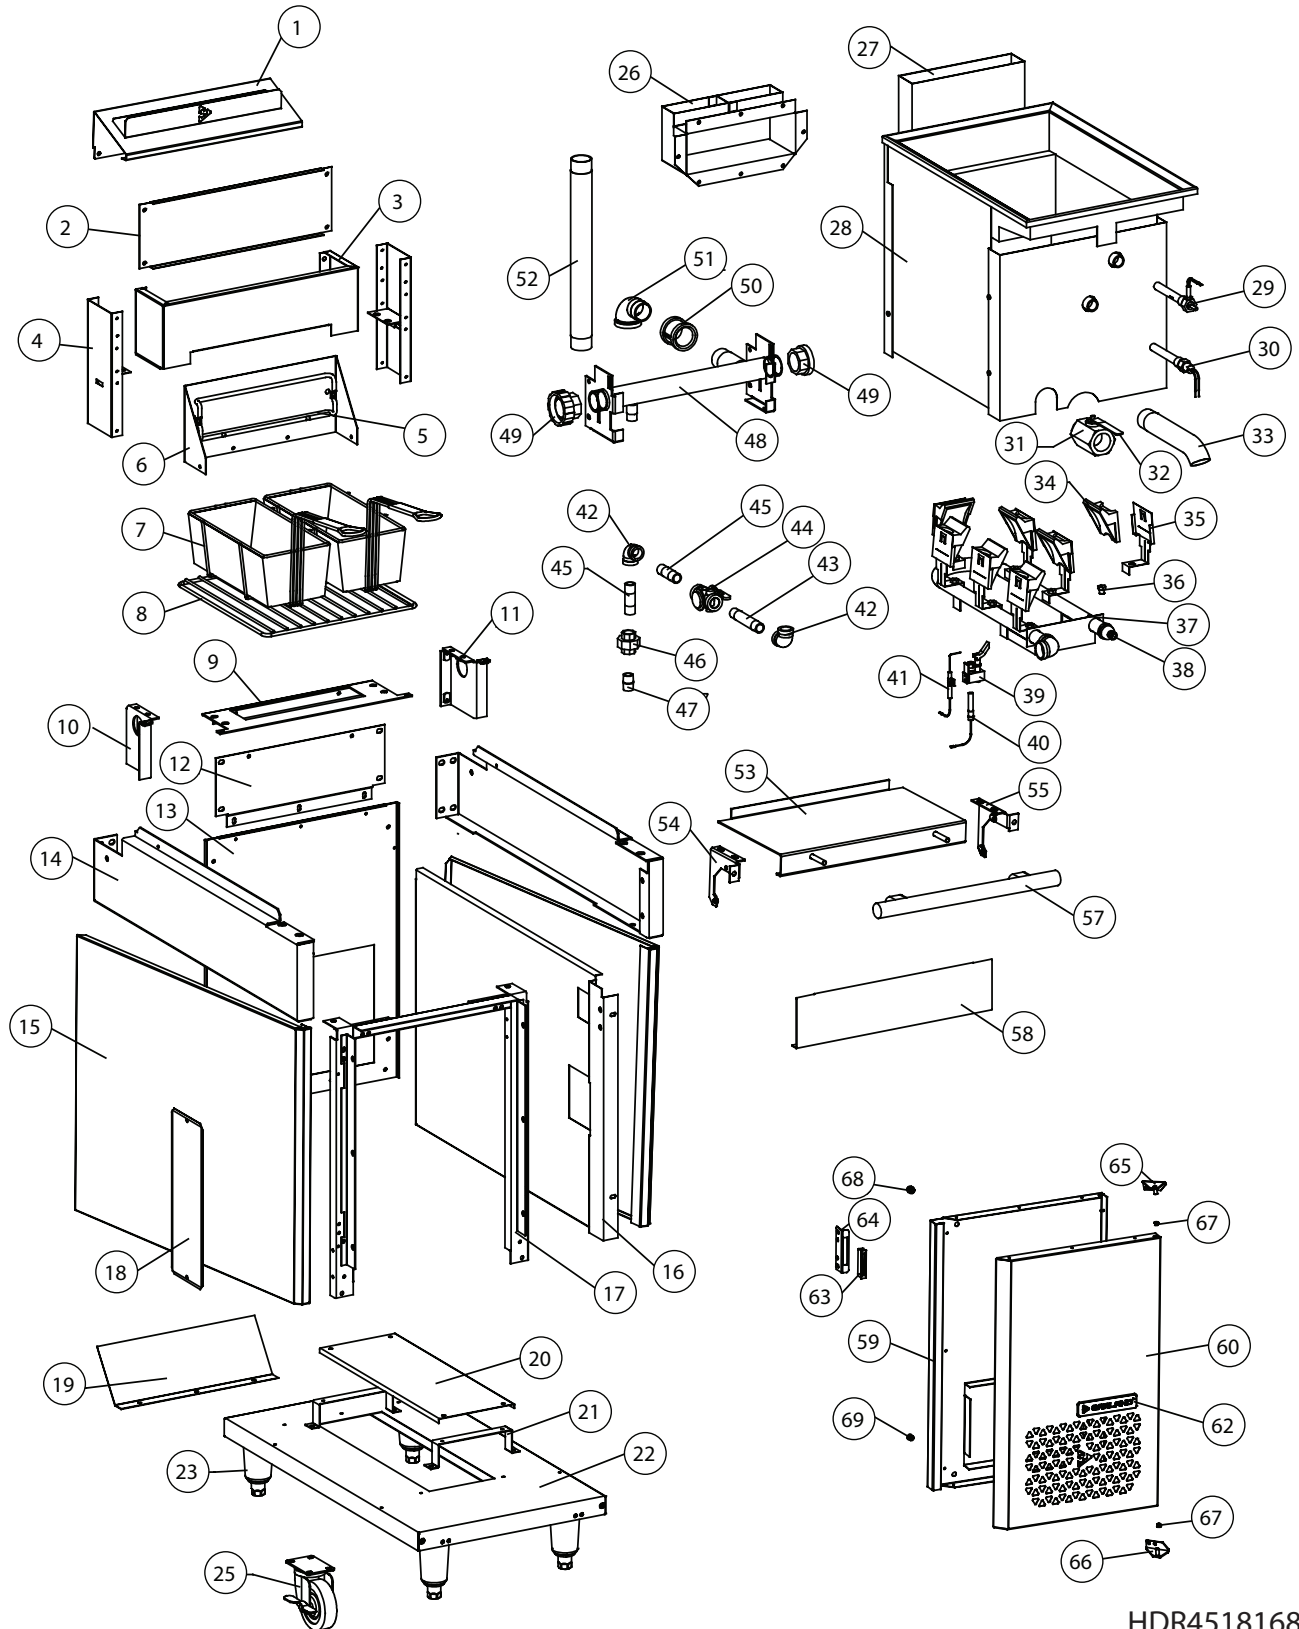

Cuisine Series Heavy Duty Gas Fryer (Model C18-35F)

HDR4518168

Cuisine Series Heavy Duty Gas Fryer (Model C18-35F)

ITEM	PART #	DESCRIPTION	QUANTITY
1	4607214	Flue Cap Front	1
2	3035101	Backguard Back	1
3	3035001	Backguard	1
4	3034899	Backguard Post	2
5	F826-1015	Basket Hanger Kit	1
6	1480600	Fry Pot Back-Splash	1
7	F803-0020	Twin Basket	2
	F803-0015	Large Single Basket	1
8	F803-0032	Basket Support Rack	1
9	4517662	Back Top	1
10	3021799	Shelf Mounting Bracket Lt.	1
11	3021798	Shelf Mounting Bracket Rt.	1
12	3020703	Burner Box Back	1
13	4517663	Main Back	1
14	4517624	Burner Box Side Lt.	1
	4517623	Burner Box Side Rt.	1
15	4605899	Chamfered Body Side Universal - Strg	2
16	4517622	Body Side Liner Lt.	1
	4517621	Body Side Liner Rt.	1
17	3015696	Front Frame Assy.	1
18	1574400	Body Side Patch	2
19	1290204	Shield Rear	1
20	4517671	Air Intake Cover	1
21	4517670	Cover Bracket	2
22	4517887	Main Bottom Assy.	1
23	4519723	6" S/S ADJUSTABLE LEG	4
25	4519432	Caster	2
	4519433	Caster w/ Brake	2
26	4517659	Flue Assembly	1

* OPTIONS

> PHOTO AT END

** NOT ILLUSTRATED

RECOMMENDED STOCK PARTS