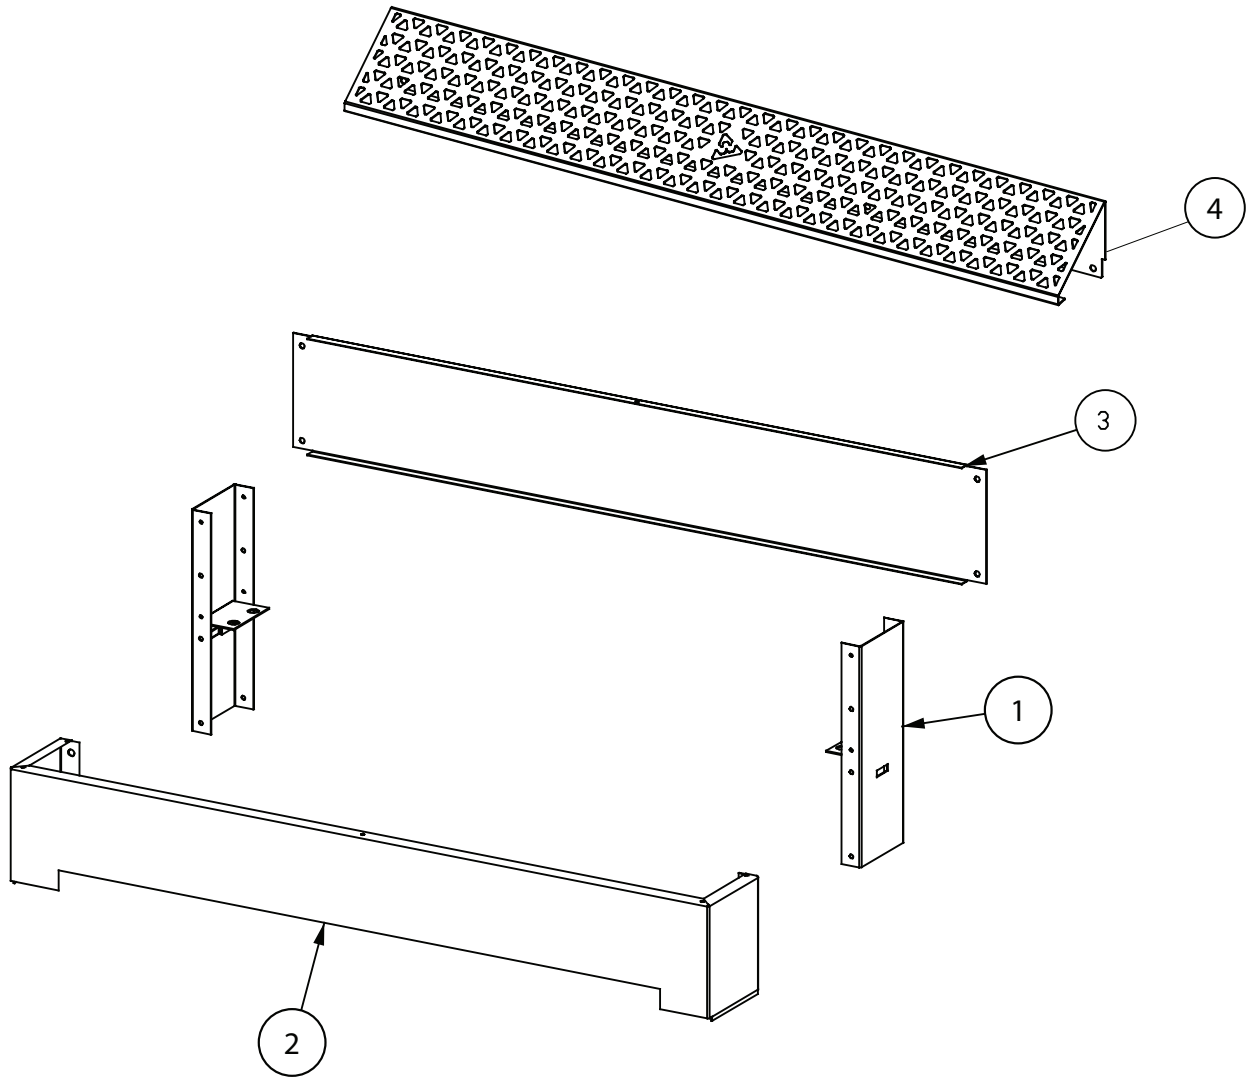

Cuisine Stub Backguard (HDR 3802)

HDR3802