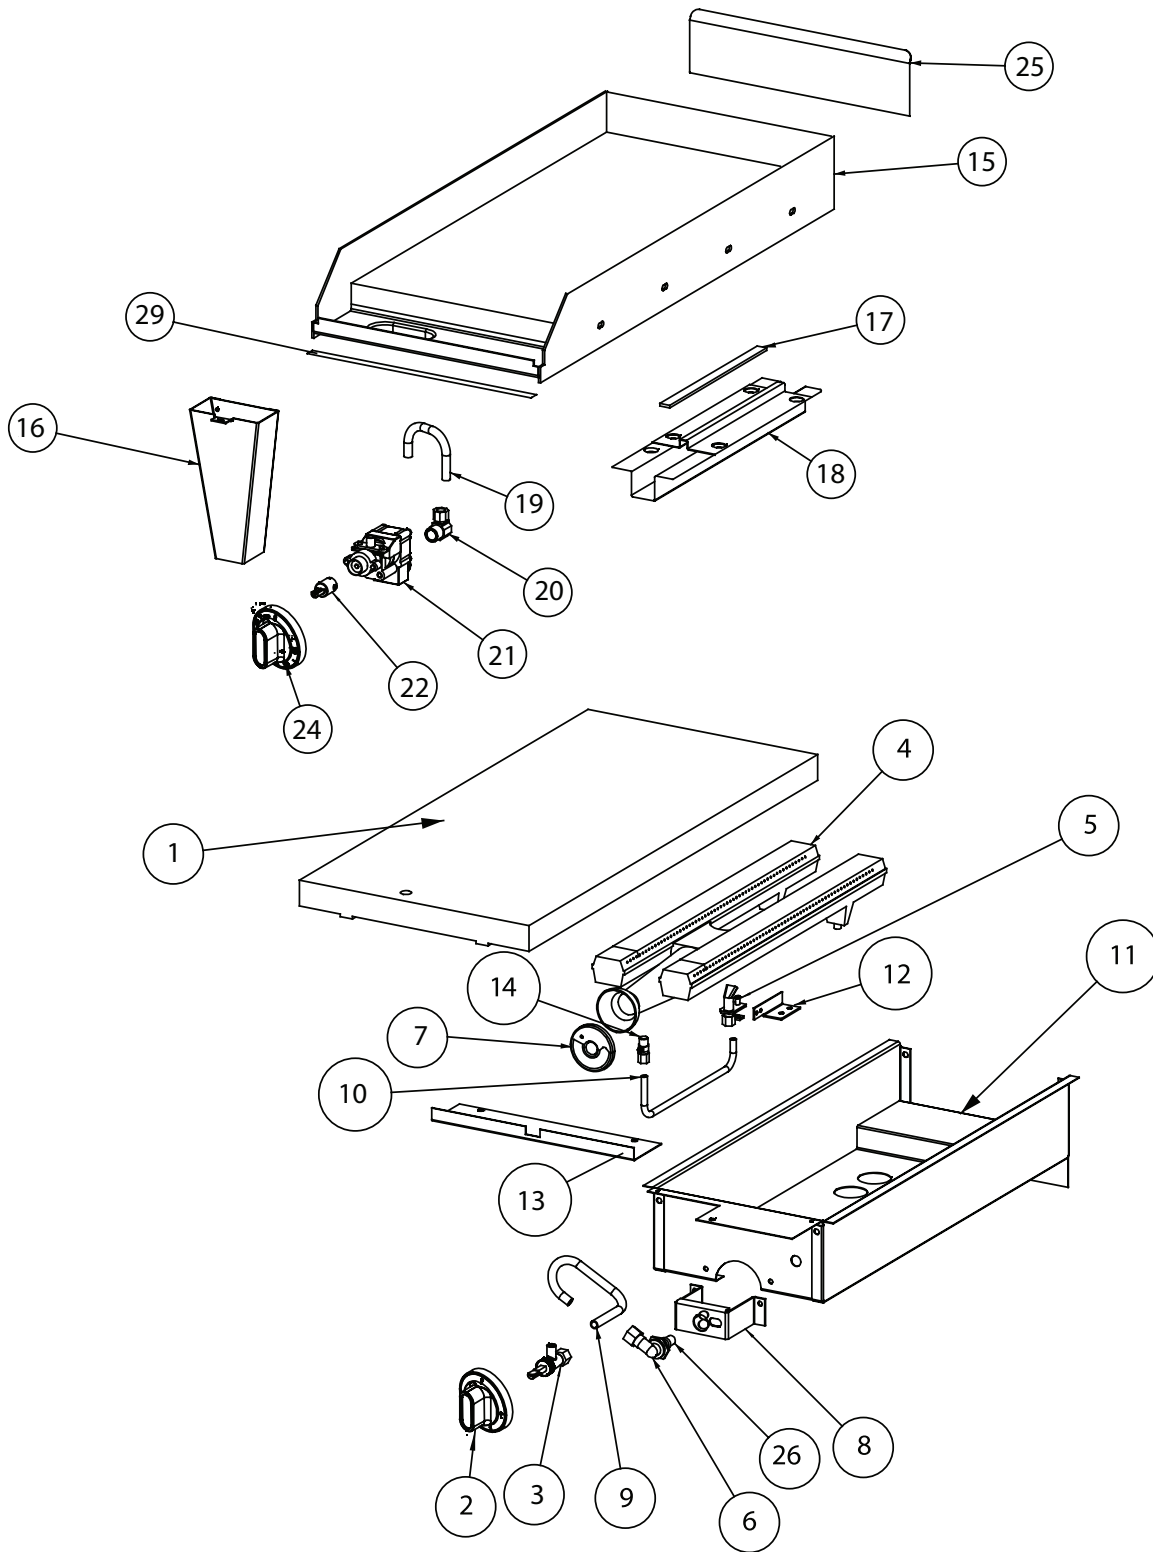

Cuisine Hot Top & Griddle Section (HDR 3798)

HDR3798

Cuisine Hot Top & Griddle Section Quantity (HDR 3798) Models

ITEM	PART #	DESCRIPTION	12" GRIDDLE	12" T STAT GRIDDLE	12" HOT TOP	18" HOT TOP	18" GRIDDLE	"18" T STAT GRIDDLE"	24" GRIDDLE	"24" T STAT GRIDDLE"	36" GRIDDLE	"36" T STAT GRIDDLE"	48" GRIDDLE	"48" T STAT GRIDDLE"	60" GRIDDLE	"60" T STAT GRIDDLE"	72" GRIDDLE	"72" T STAT GRIDDLE"	CRITICAL
1	222141	12" Hot Top Casting	-	-	1	-	-	-	-	-	-	-	-	-	-	-	-	-	-
	222139	18" Hot Top Casting	-	-	-	1	-	-	-	-	-	-	-	-	-	-	-	-	-
2	4606636	Hi-Lo Knob Assy	1	-	1	1	1	-	2	-	3	-	4	-	5	-	6	-	C
3	227005	Valve Assy	1	-	1	1	1	-	2	-	3	-	4	-	5	-	6	-	C
4	1014900	H Burner	1	1	1	1	1	1	2	2	3	3	4	4	5	5	6	6	C
5	G0635-1	Pilot Nat	1	1	1	1	1	1	2	2	3	3	4	4	5	5	6	6	C
	G0635-2	Pilot Pro	1	1	1	1	1	1	2	2	3	3	4	4	5	5	6	6	C
6	2431900	Orifice Fitting	1	1	1	1	1	1	2	2	3	3	4	4	5	5	6	6	-
7	2512100	Air Shutter	1	1	1	1	1	1	2	2	3	3	4	4	5	5	6	6	-
8	2617400	Orifice Support	1	1	1	1	1	1	2	2	3	3	4	4	5	5	6	6	-
9	4605759	Griddle Tubing Valve to Orifice	1	1	1	1	1	1	2	2	3	3	4	4	5	5	6	6	-
10	4605802	1/4 Tube Pilot Adj . to Pilot Grid/Ht	1	1	1	1	1	1	2	2	3	3	4	4	5	5	6	6	-
12	3021200	Pilot Bracket	1	1	1	1	1	1	2	2	3	3	4	4	5	5	6	6	-
13	3050001	12" Hot Top Seal	-	-	1	-	-	-	-	-	-	-	-	-	-	-	-	-	-
	3050000	18" Hot Top Seal	-	-	-	1	-	-	-	-	-	-	-	-	-	-	-	-	-
14	G6809	.250 Pilot Valve	1	1	1	1	1	1	2	2	3	3	4	4	5	5	6	6	-
15	3021192	12" Griddle Assy .	1	1	-	-	-	-	-	-	-	-	-	-	-	-	-	-	-
	3021191	18" Griddle Assy .	-	-	-	-	1	1	-	-	-	-	-	-	-	-	-	-	-
	3021190	24" Griddle Assy .	-	-	-	-	-	-	1	1	-	-	-	-	-	-	-	-	-
	3021189	36" Griddle Assy .	-	-	-	-	-	-	-	-	1	1	-	-	-	-	-	-	-
	3021188	48" Griddle Assy .	-	-	-	-	-	-	-	-	-	-	1	1	-	-	-	-	-
	3021187	60" Griddle Assy .	-	-	-	-	-	-	-	-	-	-	-	-	1	1	-	-	-
	3021186	72" Griddle Assy .	-	-	-	-	-	-	-	-	-	-	-	-	-	-	1	1	-

* OPTIONS

> PHOTO AT END

** NOT ILLUSTRATED

RECOMMENDED STOCK PARTS