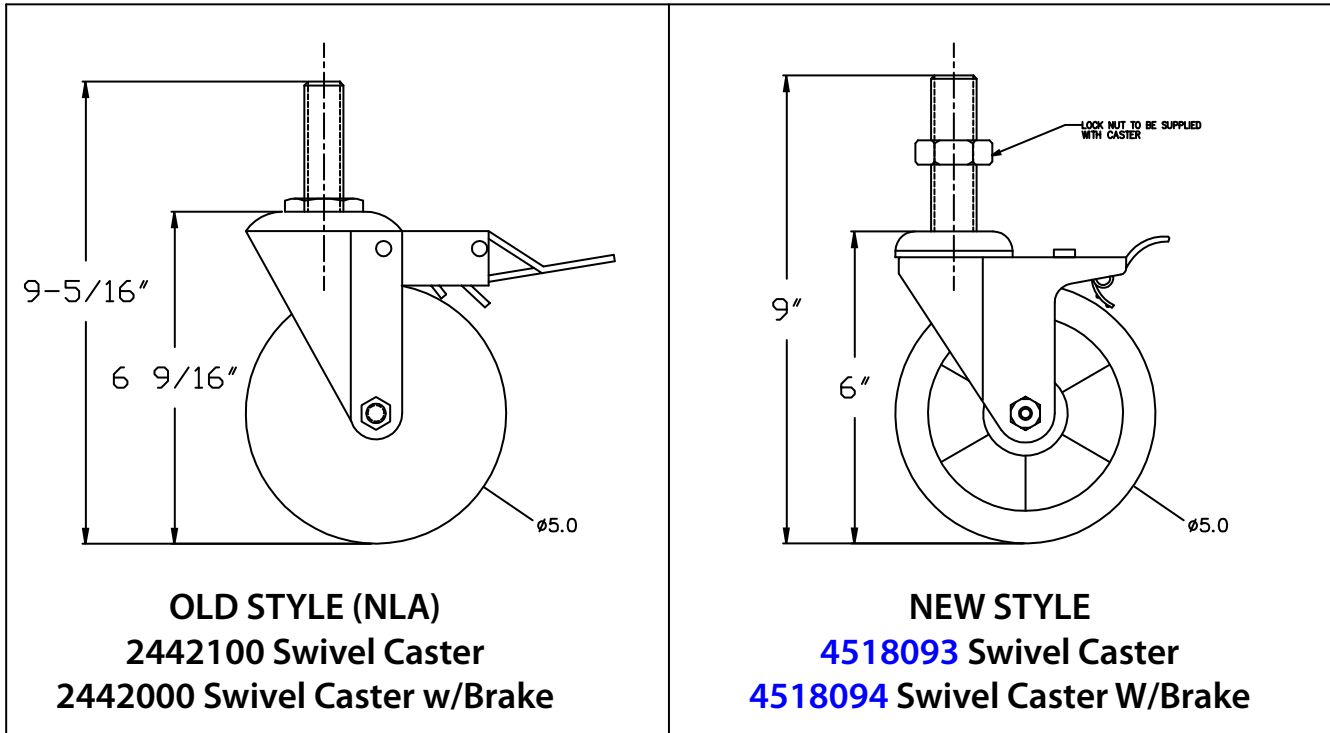

Please note that there are differences between the old and new casters, The new casters are .312" (5/16) shorter overall so in this case, would not be interchangeable. When replacing the old caster Garland highly recommends replacing all remaining casters with the new caster. both new and old casters use (5") diameter wheels.

First unit manufactured with the new casters:
Model: CG-72R-0004
Serial Number: 0410100108836
Implementation Date: October 25/2004