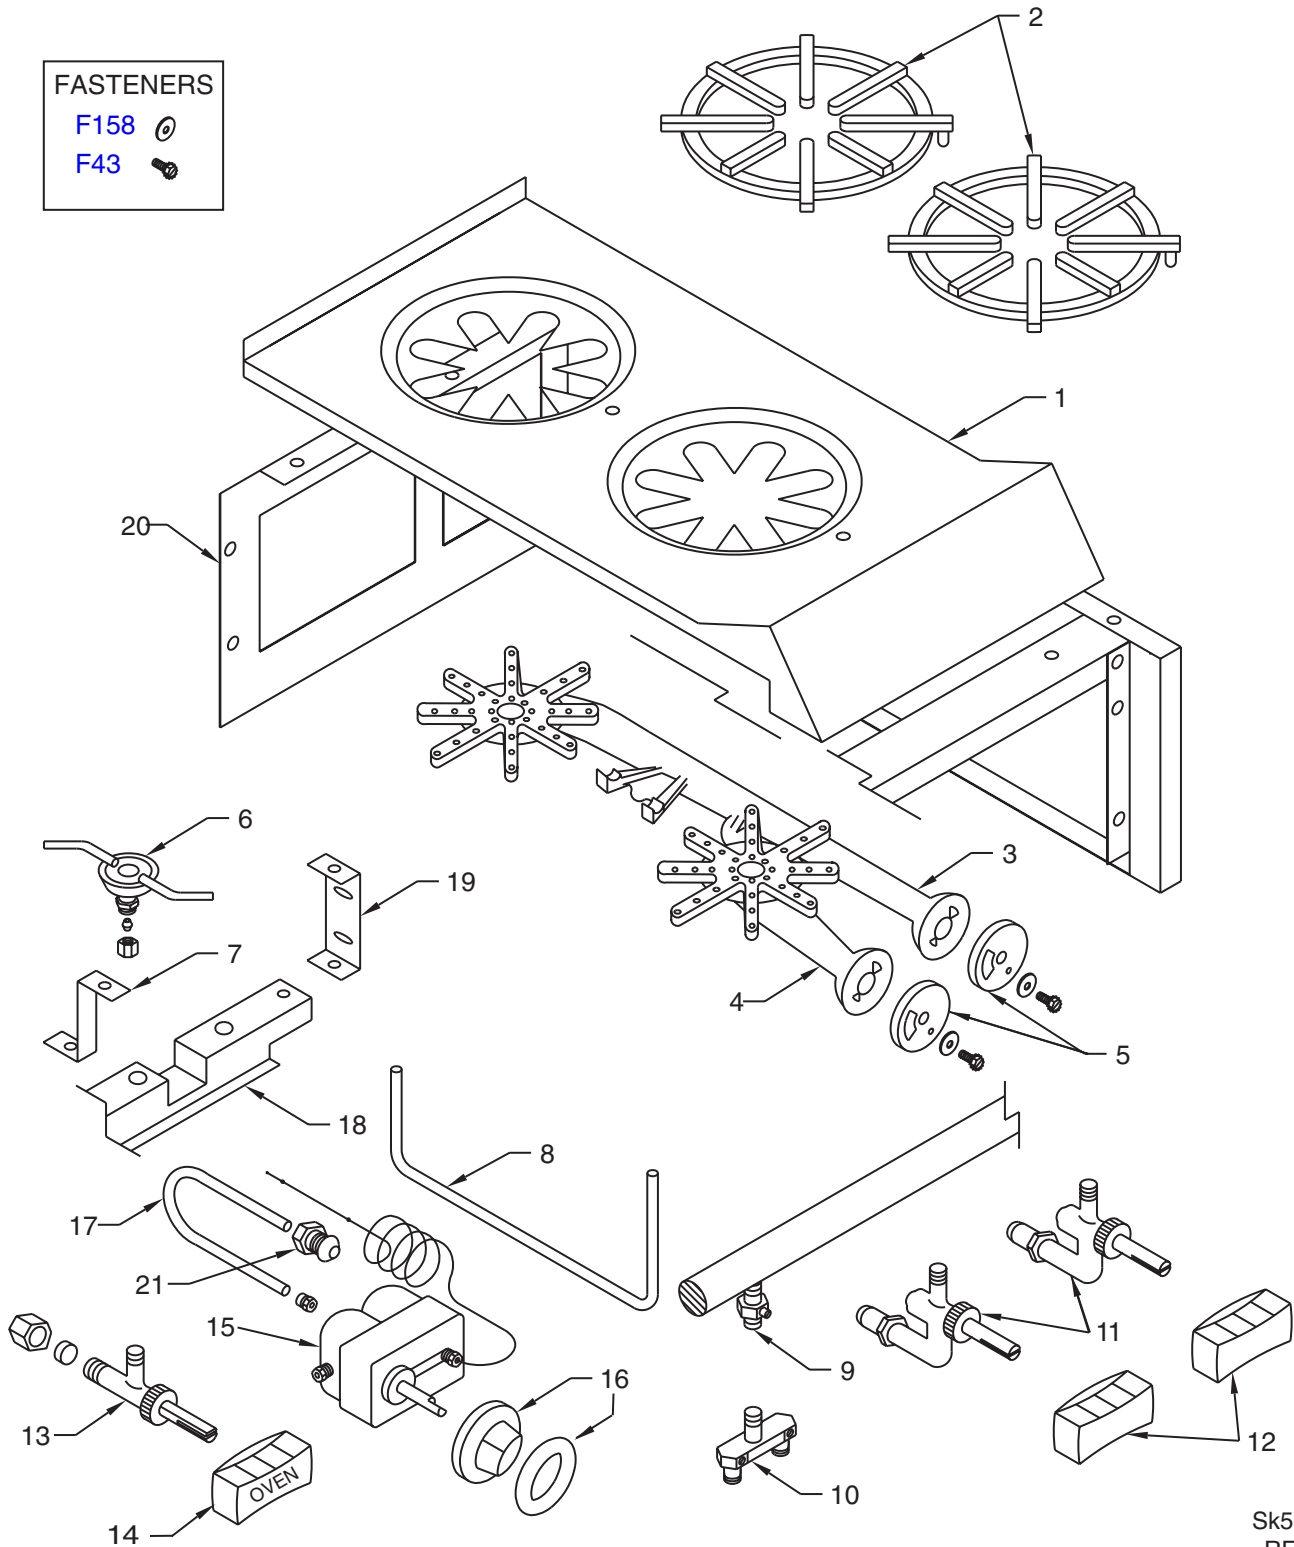

GARLAND PARTS IDENTIFICATION

G280 Series Ranges

Oven

ITEM	PART #	DESCRIPTION	QUANTITY PER OVEN		
			20"	26"	RC BASE
49	1472300	Top Insulation 28x23x2	1	1	1
50	1472200	Side Insulation	2	2	2
51	1081107	Body Side L/H Painted	1	1	1
	1081109	Body Side L/H S/S	1	1	1
	1081100	Body Side R/H Painted	1	1	1
	1081104	Body Side R/H S/S	1	1	1
52	1368700	Burner Box Bottom	1	1	1
	1392200	Burner Box Bottom	1	1	1
	1080915	Burner Box Bottom	1	1	1
53	1082700	Harness Ring	2	2	2
54	1083001	Trunnion Support	2	2	2
Items 55 To 64 Are Available As Assembly # CK2485801					
55	2485801	Motor (Effective 11/1/90)	1	1	1
56	1311400	Motor Pocket (Effective 11/1/90)	1	1	1
57	1309072	Cera Blanket (Effective 11/1/90)	1	1	1
58	1669100	Motor Pocket Insulation Board (Effective 11/1/90)	1	1	1
59	1311300	Motor Mount Plate (Effective 11/1/90)	1	1	1
60	G02952-01P	Blower Wheel (Effective 11/1/90)	1	1	1
61	2395999	Air Baffle GCE (Effective 11/1/90)	1	1	1
62	1361299	Air Baffle Support (Effective 11/1/90)	2	2	2
63	1031901	Thumb Screws (Effective 11/1/90)	2	2	2
64	1014500	Blower Inlet Cover (Effective 11/1/90)	1	1	1
65	1019010	Pressure Regulator Nat	1 - Per Range		
	2127500	Pressure Regulator LP	1 - Per Range		

* NOT ILLUSTRATED

RECOMMENDED STOCK PARTS

FASTENERS

- F158
- F43

Sk5001
REV 0
GPS99-G280-Open Top