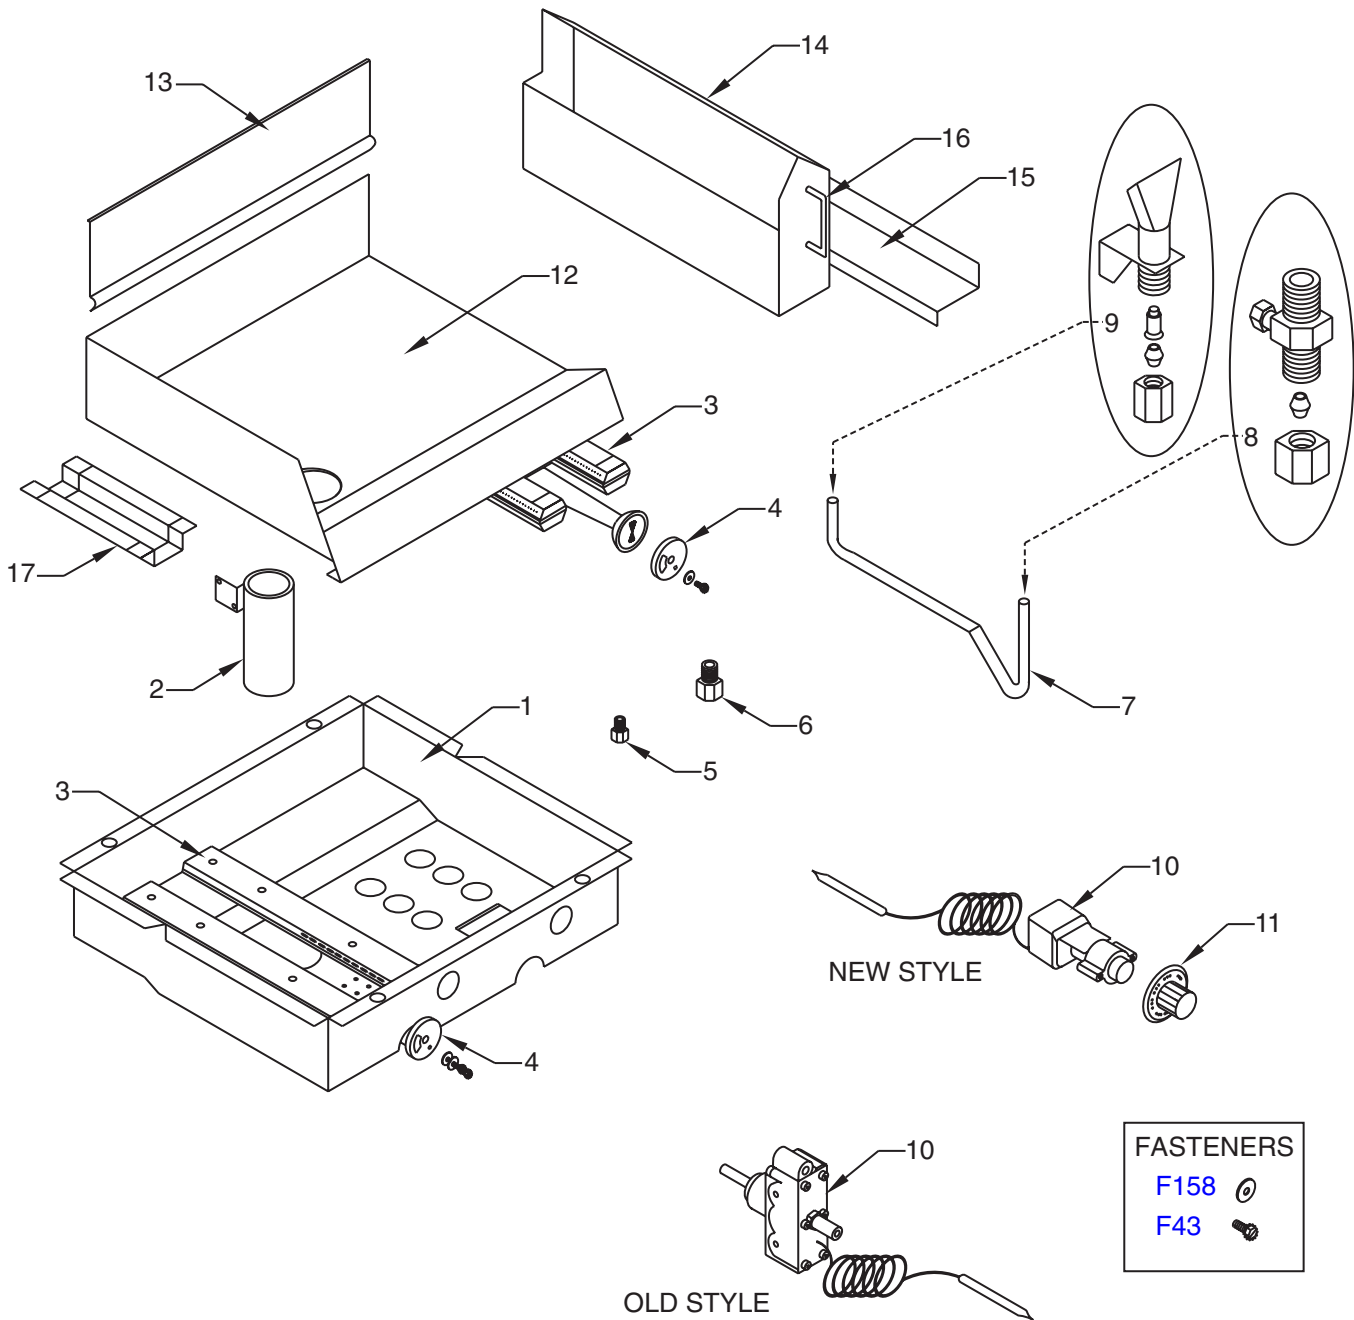

Sk5005
REV. 0
GPS99-G280 Thermo Ctrl Griddle