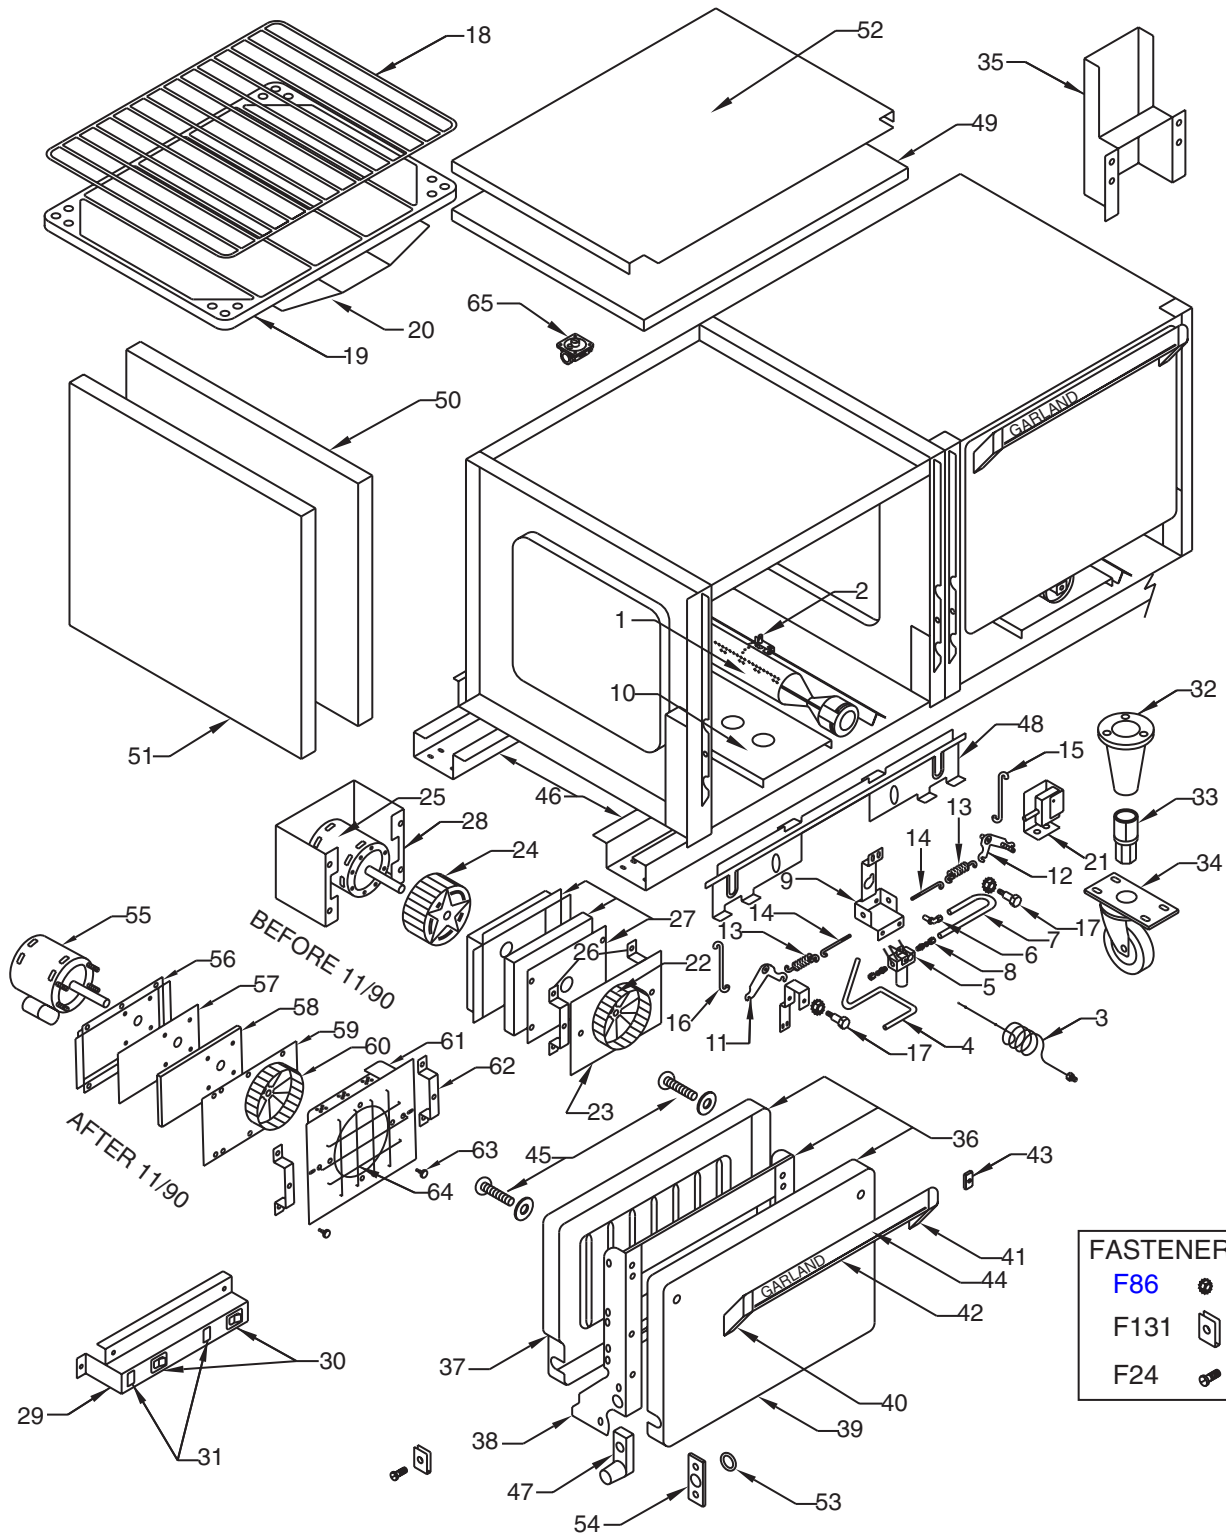

SK500
REV.0
GPS99-G280-OVEN

GARLAND PARTS IDENTIFICATION

G280 Series Ranges

Oven

ITEM	PART #	DESCRIPTION	QUANTITY PER OVEN		
			20"	26"	RC BASE
1	1028197	Steel Burner Only LP or Nat	1	1	1
2	1028299	Pilot Burner Assy Nat	1	1	1
	1028206	Pilot Orifice .021 Nat	1	1	1
	1028298	Pilot Burner Assy LP	1	1	1
	1028207	Pilot Orifice .011 LP	1	1	1
	1019418	Thermocouple	1	1	1
4	1586801	Pilot Tubing	1	1	
	1392500	Pilot Tubing RC			1
5	1027000	Automatic Safety Valve (TS11)	1	1	1
	1415702	Baso Safety Valve (Must Specify The Required Valve)	1	1	1
	1027499	Male Connector	1	1	1
6	1088286	Orifice Fitting Nat		1	1
	M9-35	Orifice #35 Drill		1	1
	1088298	Orifice Fitting LP		1	1
	M9-52	Orifice #52 Drill		1	1
	1028983	Orifice Fitting Nat	1		
	M9-42	Orifice #42 Drill	1		
	1028980	Orifice Fitting LP	1		
	M9-55	Orifice #55 Drill	1		
7	1392500	Orifice Tubing	1	1	1
8	1086203	Compression Nut	2	2	2
9	1361000	Orifice Support Bracket		1	1
	1374200	Orifice Support Bracket	1		
10	G6523-1-6	Oven Bottom Air Plate		2	2
11	1082196	Bell Crank Left	1		
	1082198	Bell Crank Left		1	1
12	1082199	Bell Crank Right		1	
	1082197	Bell Crank Right			1
13	1005800	Oven Door Spring	1	2	2
14	9004700	J-Bolt(1/4"-20"X5")	1		
	9004701	J-Bolt(1/4"-20"X3 1/8")		2	2
15	1082802	Hinge Link Right	1	1	1
16	1082803	Hinge Link Left	1	1	1
17	GF299	Bell Crank Bolt	1	2	2
	1386100	Bell Crank Support			2
	1357301	Bell Crank Support	1		
18	2117000	Oven Rack (Used Before 3/7/94)		1	
	2301200	Oven Rack (Used After 3/7/94)			3
	1311100	Rack Guide Left (Used After 3/7/94)			1
	1311101	Rack Guide Right (Used After 3/7/94)			1
	1356600	Rack Guide Clip (Used After 3/7/94)			4
		(Above 3 items - not shown - are removable)			
		9002200	Oven Rack (Used Before 3/7/94)	1	
	2301201	Oven Rack (Used from 3/7/94)	1		
19	1438494	Oven Bottom Assy		1	
	2157098	Oven Bottom Assy	1		
	1411500	Casing Bottom			1