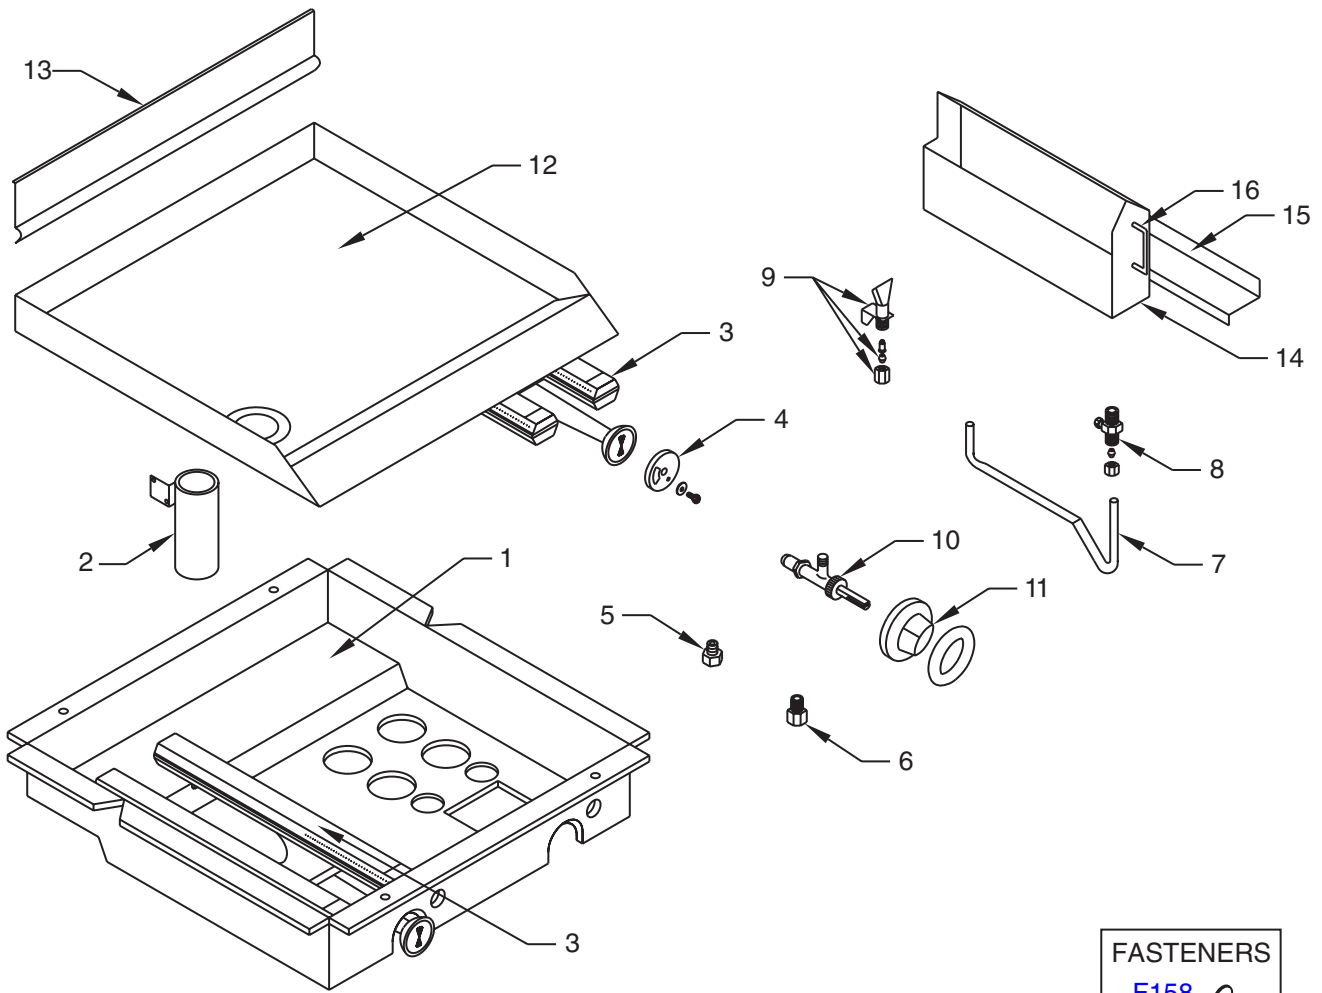

FASTENERS	
F158	
F43	

Sk5004
REV.0
GPS99-G280-Griddle Top