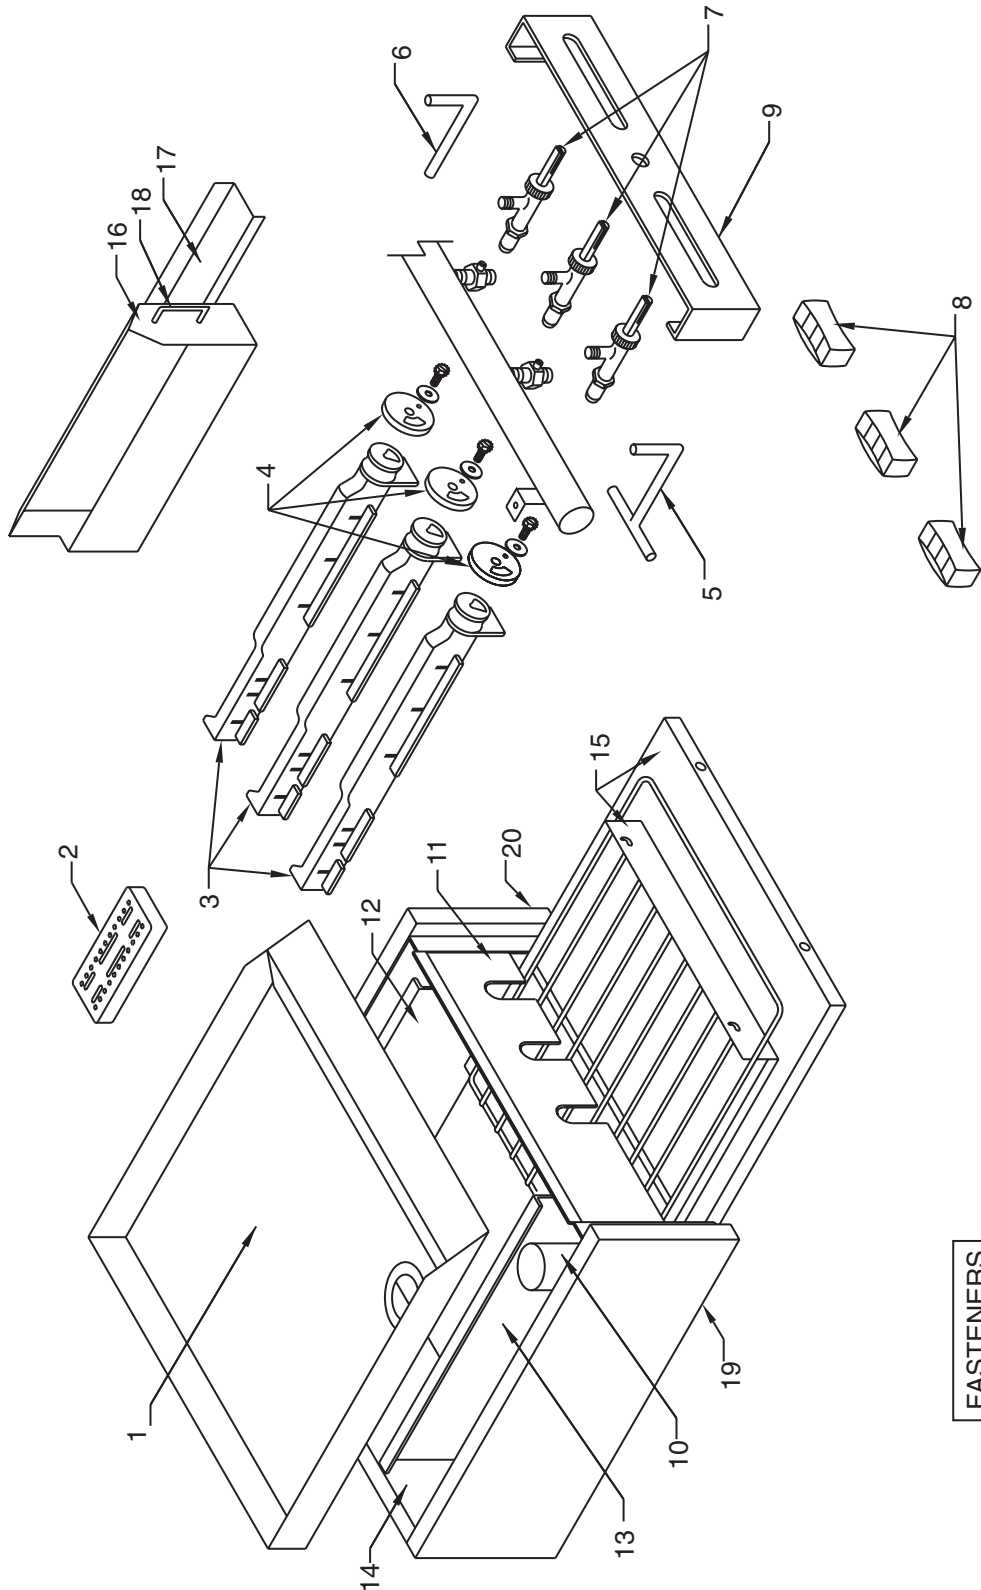

FASTENERS	
F158	
F43	

Sk5003
REV.0
GPS99-G280-Raised Griddle Broiler