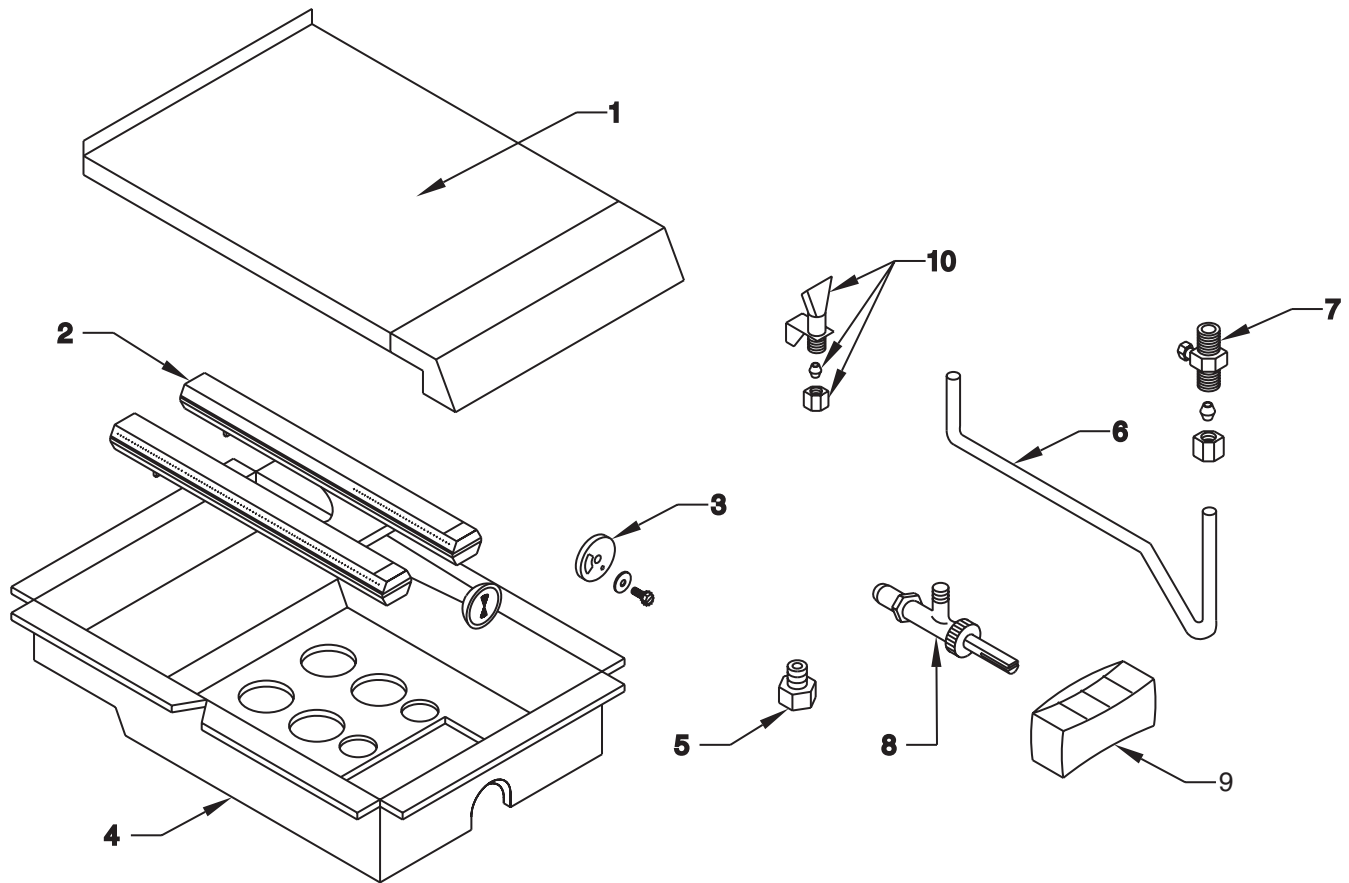

FASTENERS	
F158	
F43