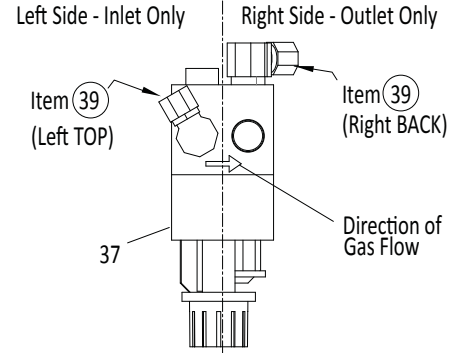

TOP VIEW - PILOT L/H

**TOP VIEWS - ELBOWS (#39)
LOCATIONS & ORIENTATIONS**