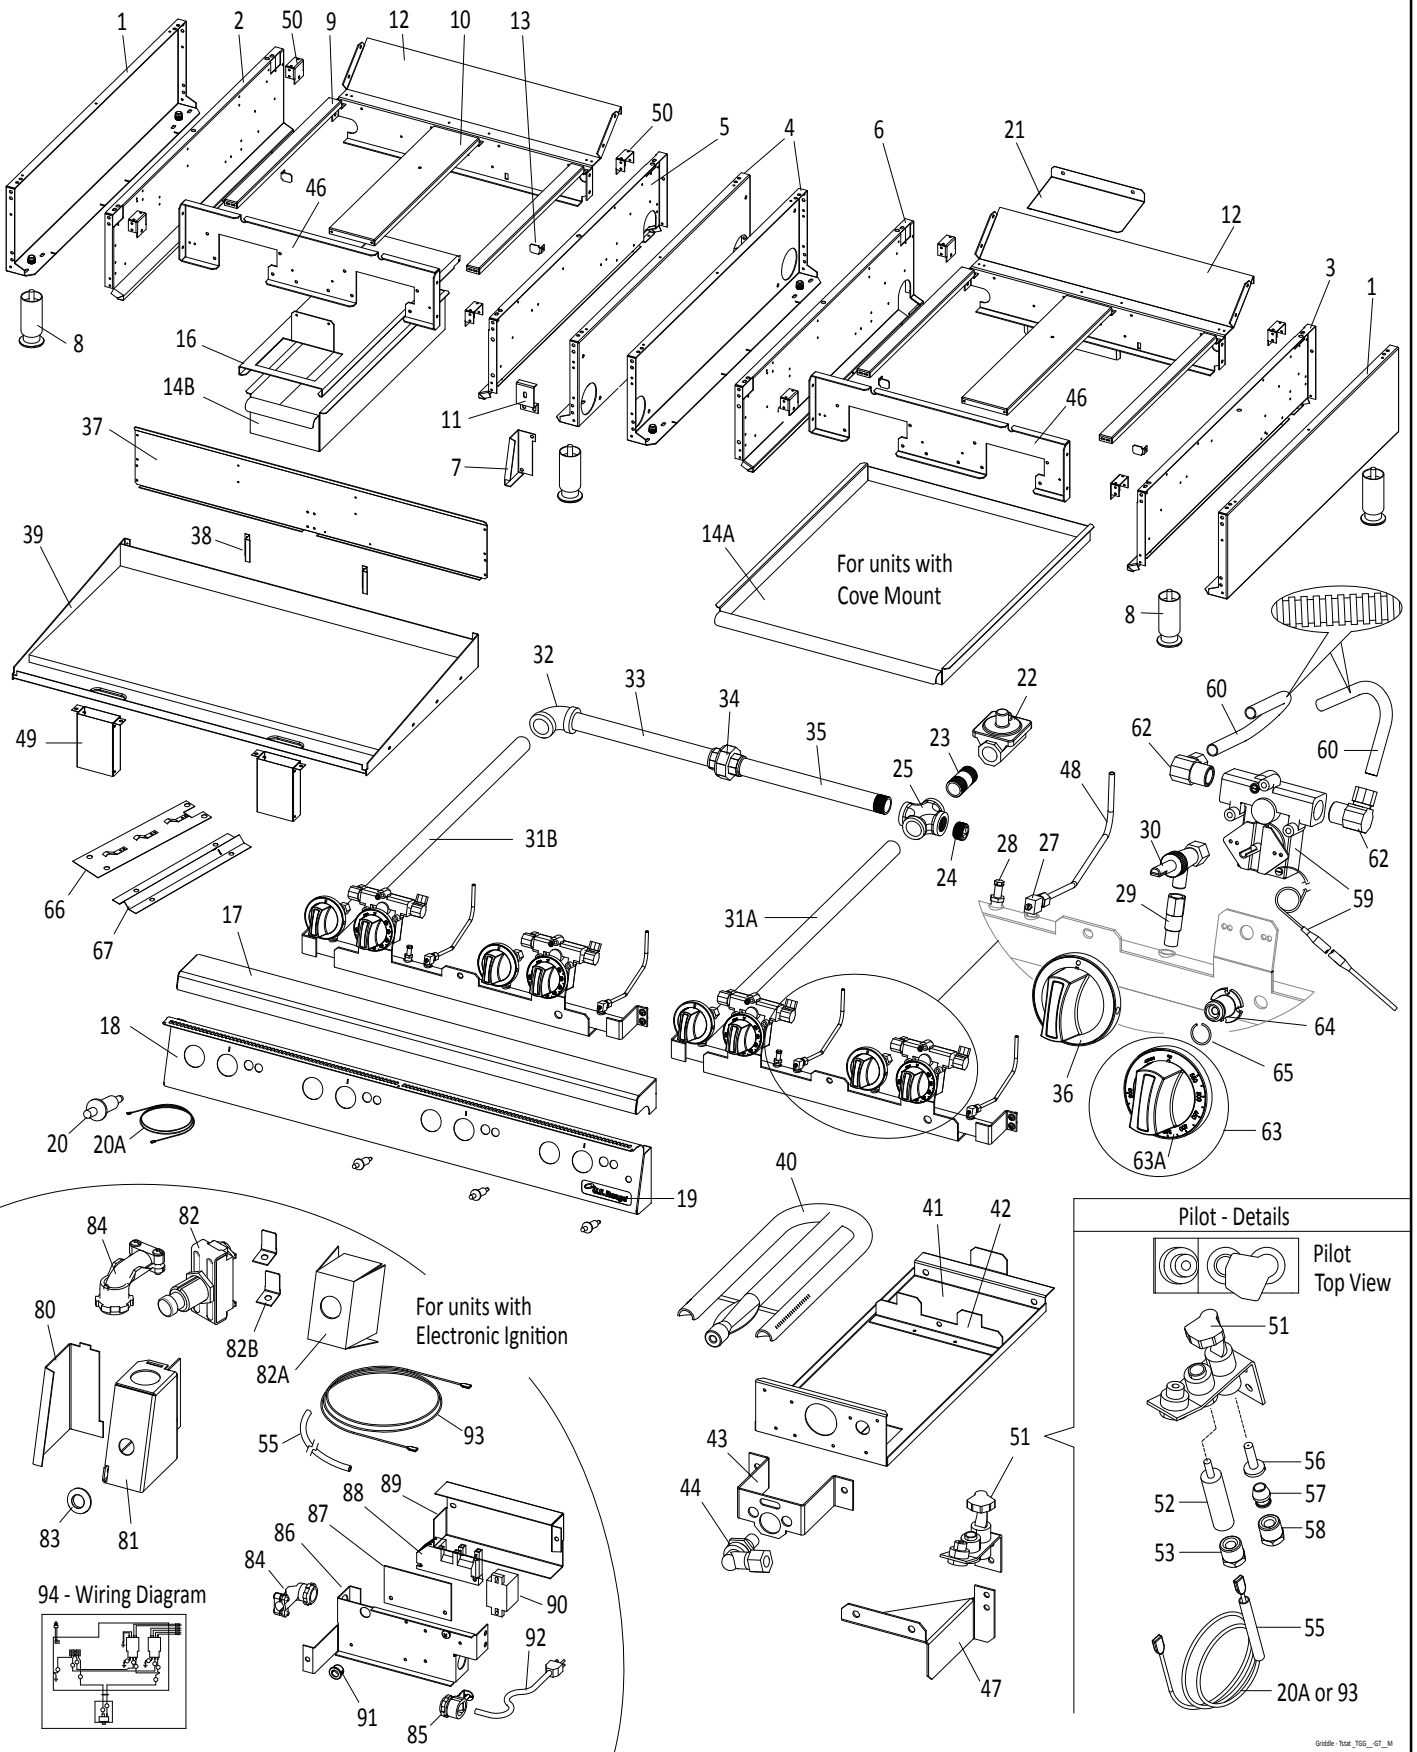

U.S. RANGE PARTS IDENTIFICATION

Heavy Duty Counter Line Thermostatic Griddles

models **UTGG24-GT24M, UTGG36-GT36M, UTGG48-GT48M, UTGG60-GT60M, UTGG72-GT72M**

ITEM	PART#	DESCRIPTION	QUANTITY					CRITICAL
			24	36	48	60	72	
1	CK4528343	Body Side Outer w/ Hex Nuts	2	2	2	2	2	
2	4528275	Body Side Inner Left	1	1	1	1	1	
3	4528276	Body Side Inner Right	1	1	1	1	1	
4	CK4528609	Body Side Center w/ Hex Nuts			2	2	2	
5	4528279	Body Side Center Inner Right			1	1	1	
6	4528278	Body Side Center Inner Left			1	1	1	
7	4528245	Valve Panel Center Support			1	1	1	
8	4528395	4" Adjustable S/S Leg	4	4	6	6	6	
9	4531207	Side Filler	2	2	4	4	4	
10	4531208	Center Filler	1	2	2	3	4	
11	4523194	Rail Support Bracket			1	1	1	
12	4531214	24" Main Back Panel	1		2	1		
	4531213	36" Main Back Panel		1		1	2	
13	4528149	Drip Tray Stop	2	2	4	4	4	
14A	4528147	24" Griddle Drip Tray (for units with Cove Mount)	1		2	1		
	4528148	36" Griddle Drip Tray (for units with Cove Mount)		1		1	2	
14B	4531217	Grease Drawer	1	1	2	2	2	
16	4531216	Grease Drawer Slide	1	1	2	2	2	
17	4528247	Front Rail - 24"	1					
	4528248	Front Rail - 36"		1				
	4528249	Front Rail - 48"			1			
	4528250	Front Rail - 60"				1		
	4528251	Front Rail - 72"					1	
18	4531221	Valve Panel - 24" Tstat Griddle	1					
	4531222	Valve Panel - 36" Tstat Griddle		1				
	4531223	Valve Panel - 48" Tstat Griddle			1			
	4531224	Valve Panel - 60" Tstat Griddle				1		
	4531225	Valve Panel - 72" Tstat Griddle					1	
19	4529727	U.S. Range Logo Small	1	1	1	1	1	
20	1309201	Piezo Igniter Note: Only for units with Piezo ignition. NOT for electronic ignition models.	2	3	4	5	6	C
20A	2200214	19" High Tension Wire Lead Note: Only for units with Piezo ignition. NOT for electronic ignition models.	2	3	4	5	6	C
21	4531218	Regulator Cover	1	1	1	1	1	
22	2127502	Regulator 4.5" W.C. For Natural Gas	1	1	1	1	1	C
	2127500	Regulator 10.0" W.C. For Propane Gas	1	1	1	1	1	C
23	G01738-14	3/4-14 NPT x 2" Long Nipple	1	1	1	1	1	
24	4528326	3/4-14 NPT Square Socket Plug	1	1	1	1	1	
25	4528727	3/4-14 NPT Cross Fitting			1	1	1	
	G01476-2	3/4-14 NPT Tee Fitting	1	1	1			
27	G03674-2	90 Deg Gum Valve - 3/16 Tubing	2	3	4	5	6	C
28	G02251-1	Pressure Test Spigot	1	1	2	2	2	
29	4528273	Valve Extension	2	3	4	5	6	C
30	227005	Gas Valve BSR	2	3	4	5	6	C
31A	4531137	24" Manifold Assembly	1		2	1		
31B	4531138	36" Manifold Assembly		1		1	2	
32	G01474-5	3/4-14 NPT 90 Deg Elbow			1	1	1	
33	G01738-20	3/4-14 NPT x 10-5/8" Long Nipple			1	1		
	G01738-16	3/4-14 NPT x 22-3/4" Long Nipple					1	

* NOT ILLUSTRATED

RECOMMENDED STOCK PARTS