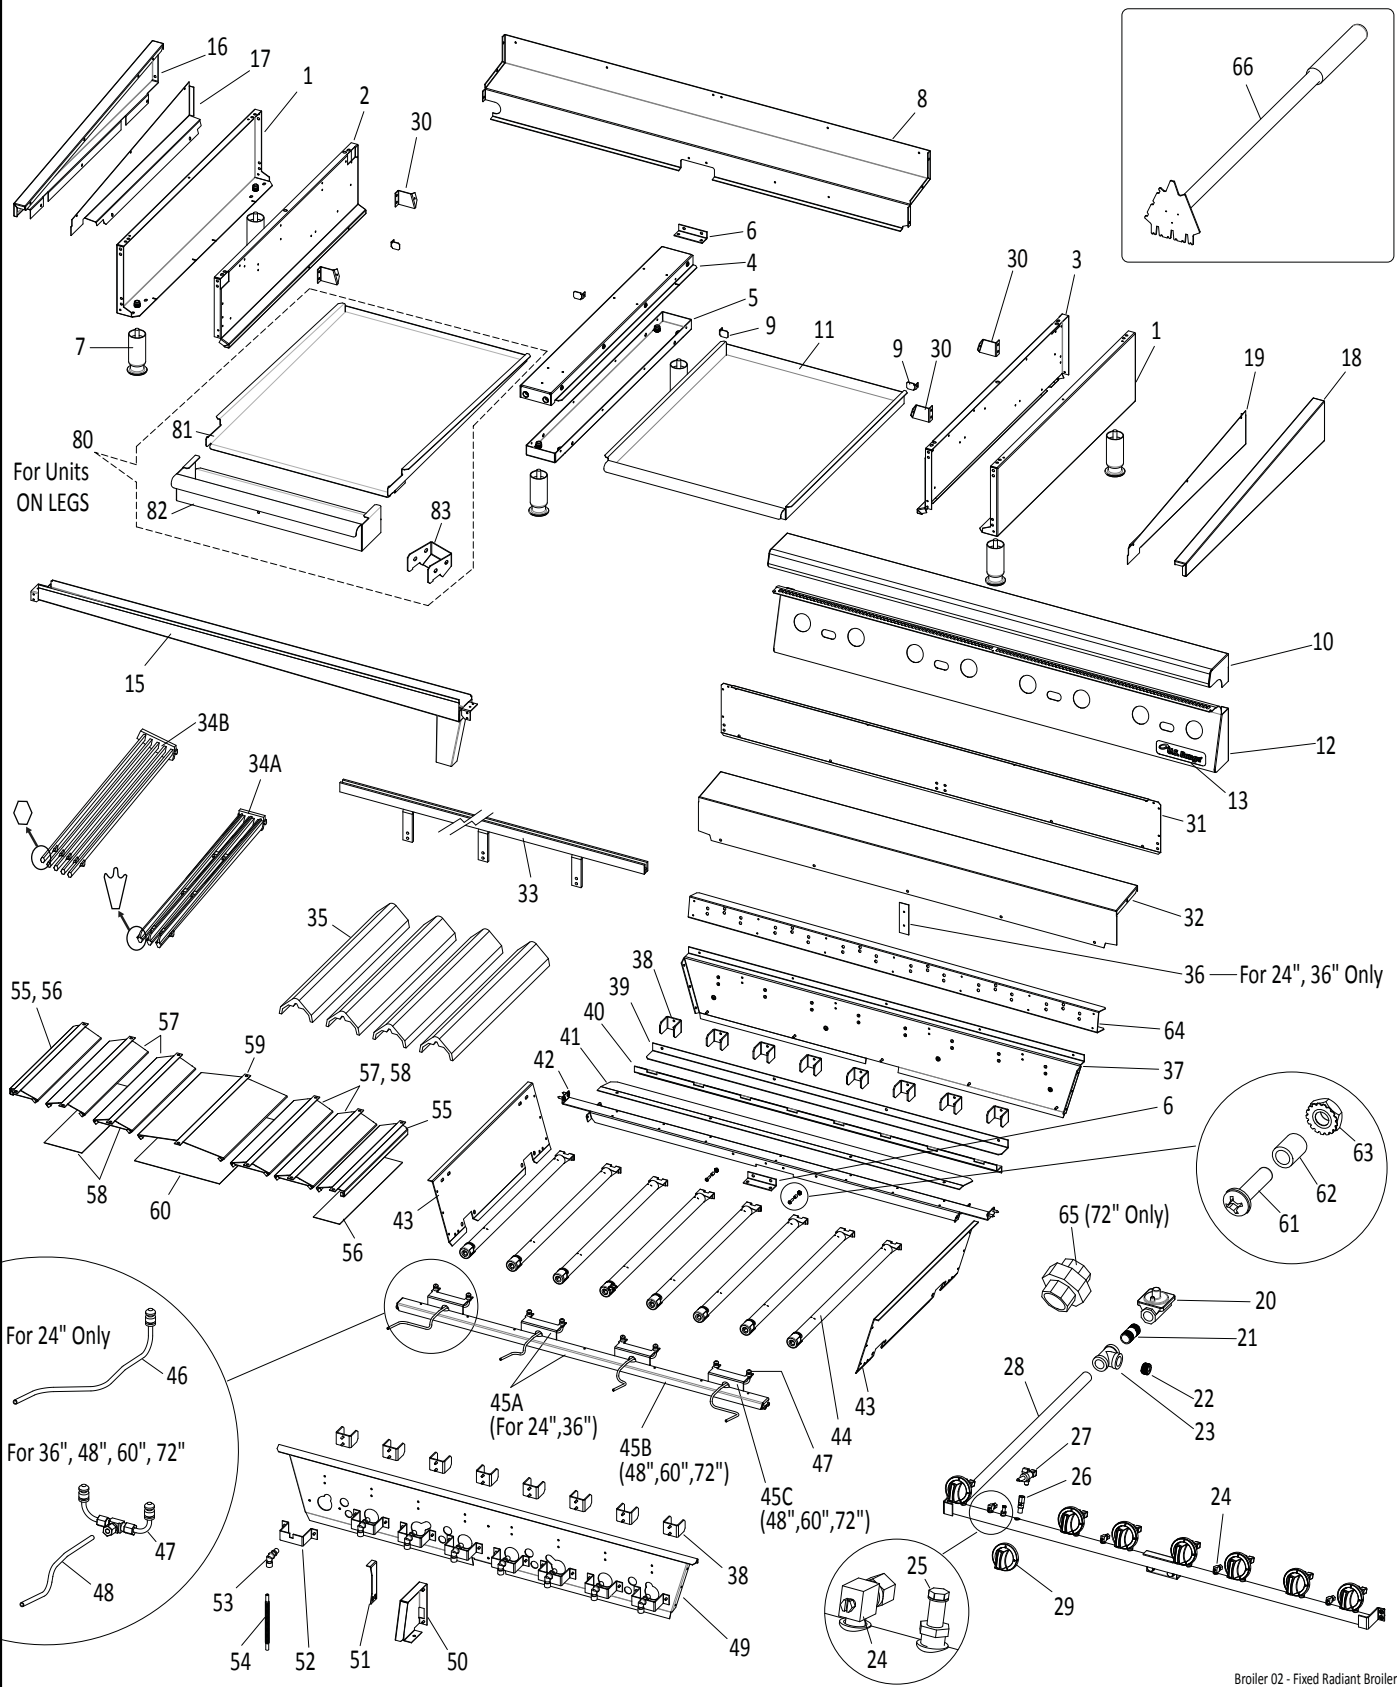

Heavy Duty Counter Line Fixed Radiant Broiler

MODELS: UTBG24-NR24, UTBG36-NR36, UTBG48-NR48, UTBG60-NR60, UTBG72-NR72

For units manufactured FROM: 19-NOV-2010 / SERIAL# 1011100100554

Broiler 02 - Fixed Radiant Broiler