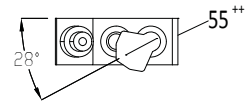

TOP VIEW - PILOT L/H