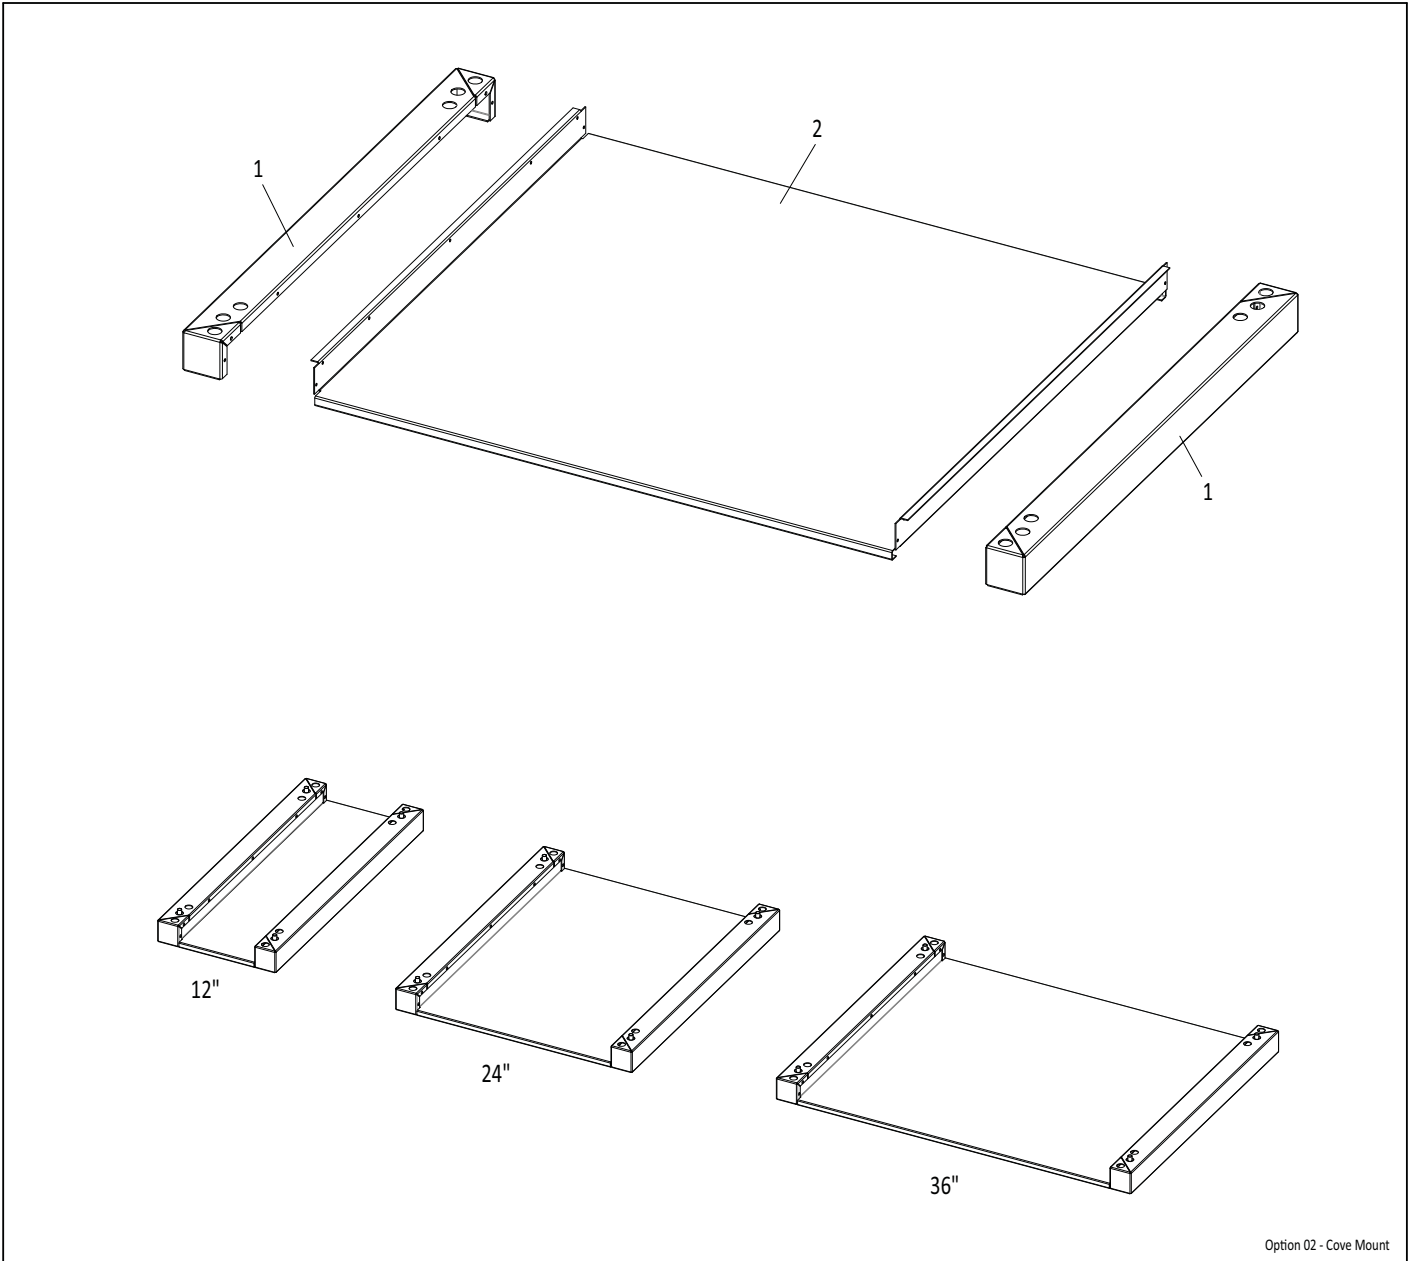

U.S. RANGE PARTS IDENTIFICATION

Heavy Duty Counter Line (HDCL) Cove Mount - 12", 24", 36", 48", 60", 72"

For All HDCL Models

ITEM	PART #	DESCRIPTION	QUANTITY						CRITICAL
			12	24	36	48	60	72	
1	4528294	Skirt RT/LT - Dias MTG	2	2	2	4	4	4	
2	4528295	Skirt Bottom 12" - Dias Mount MTG	1						
	4528296	Skirt Bottom 24" - Dias Mount MTG		1		2	1		
	4528297	Skirt Bottom 36" - Dias Mount MTG			1		1	2	

* NOT ILLUSTRATED

RECOMMENDED STOCK PARTS