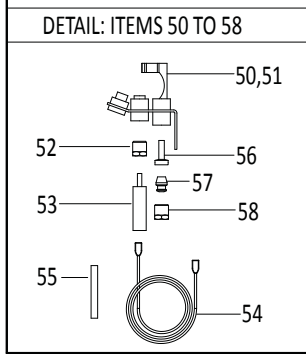

**FOR UNITS MANUFACTURED FROM:
01-APR-2011 / SERIAL# 1104100100001**

U.S. RANGE PARTS IDENTIFICATION

Heavy Duty Counter Line Hi/Low Griddle

models **UTGG24-G24, UTGG36-G36, UTGG48-G48, UTGG60-G60, UTGG72-G72**

(For units manufactured FROM: 01-APR-2011 / SERIAL# 1104100100001)

ITEM	PART #	DESCRIPTION	QUANTITY					Critical
			24	36	48	60	72	
1	CK4528343	Body Side Outer w/ Hex Nuts	2	2	2	2	2	
2	4528275	Body Side Inner Left	1	1	1	1	1	
3	4528276	Body Side Inner Right	1	1	1	1	1	
4	CK4528609	Body Side Center W/Hex Nuts			2	2	2	
5	4528279	Body Side Center Inner Right			1	1	1	
6	4528278	Body Side Center Inner Left			1	1	1	
7	4528245	Valve Panel Center Support			1	1	1	
8	4528395	4" Adjustable S/S Leg	4	4	6	6	6	
9	4523186	24" Drip Angle	1		2	1		
	4523069	36" Drip Angle		1		1	2	
10	4523184	24" Main Channel	1		2	1		
	4523068	36" Main Channel		1		1	2	
11	4523194	Rail Support Bracket	1	1	2	2	2	
12	4528280	24" Main Rear Panel	1		2	1		
	4528281	36" Main Rear Panel		1		1	2	
13	4528149	Drip Tray Stop	2	2	4	4	4	
14	4528147	24" Griddle Drip Tray (for units with Cove Mount) - not shown	1		2	1		
	4528148	36" Griddle Drip Tray (for units with Cove Mount) - not shown		1		1	2	
	4529777	Grease Drawer	1	1	2	2	2	
15	4529776	Grease Drawer Slide Support	1	1	2	2	2	
16	4529783	Grease Drawer Slide	1	1	2	2	2	
17	4528247	Front Rail - 24"	1					
	4528248	Front Rail - 36"		1				
	4528249	Front Rail - 48"			1			
	4528250	Front Rail - 60"				1		
	4528251	Front Rail - 72"					1	
18	4528240	Valve Panel - 24" Hi/Low Griddle	1					
	4528241	Valve Panel - 36" Hi/Low Griddle		1				
	4528242	Valve Panel - 48" Hi/Low Griddle			1			
	4528243	Valve Panel - 60" Hi/Low Griddle				1		
	4528244	Valve Panel - 72" Hi/Low Griddle					1	
19	4529727	US Range Logo Small	1	1	1	1	1	
21	ITEM 21 IS FOR UNITS WITH PIEZO IGNITION ONLY (NOT FOR ELECTRONIC IGNITION MODELS)							
	1309201	Piezo Igniter	2	3	4	5	6	C
22	2127502	Regulator 4.5" W/C - For Natural Gas	1	1	1	1	1	C
	2127500	Regulator 10" W/C - For Propane Gas						
23	G01738-14	3/4-14 Npt x 2" Long Nipple	1	1	1	1	1	
24	4528326	3/4-14 Npt Square Socket Plug	1	1	1	1	1	
25	4528727	3/4-14 Npt Cross Fitting			1	1	1	
	G01476-2	3/4-14 Npt Tee Fitting	1	1				
26	2203400	1/8 Npt Steel Hex Plug	2	3	4	5	6	
27	G03674-2	90 Deg Gum Valve - 3/16 Tubing	2	3	4	5	6	C
28	G02251-1	Pressure Test Spigot	1	1	2	2	2	
29	4528273	Valve Extension	2	3	4	5	6	C
30	G02599-01	Hi-Low Valve w/ 90 Deg Elbow	2	3	4	5	6	C
31	4528142	24" Manifold Assembly	1		2	1		
	4528143	36" Manifold Assembly		1		1	2	
32	G01474-5	3/4-14 Npt 90 Deg Elbow			1	1	1	

* NOT ILLUSTRATED

RECOMMENDED STOCK PARTS