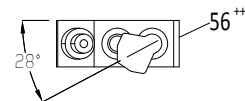

TOP VIEW - PILOT L/H