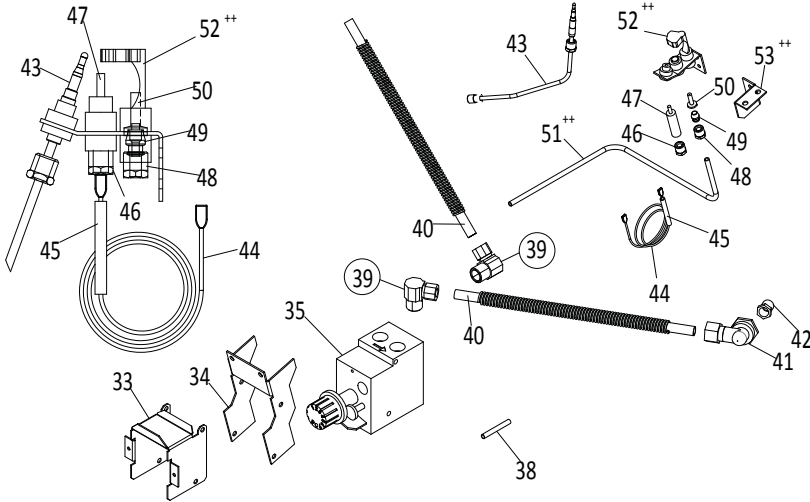

DETAIL VIEW - LEFT THERMOSTAT CONTROL ASSEMBLY (#32)

NOTE: Items with ** differ from assembly #54 below.

CAUTION: MUST INSTALL Item (39) in SAME LOCATION as on control being replaced.