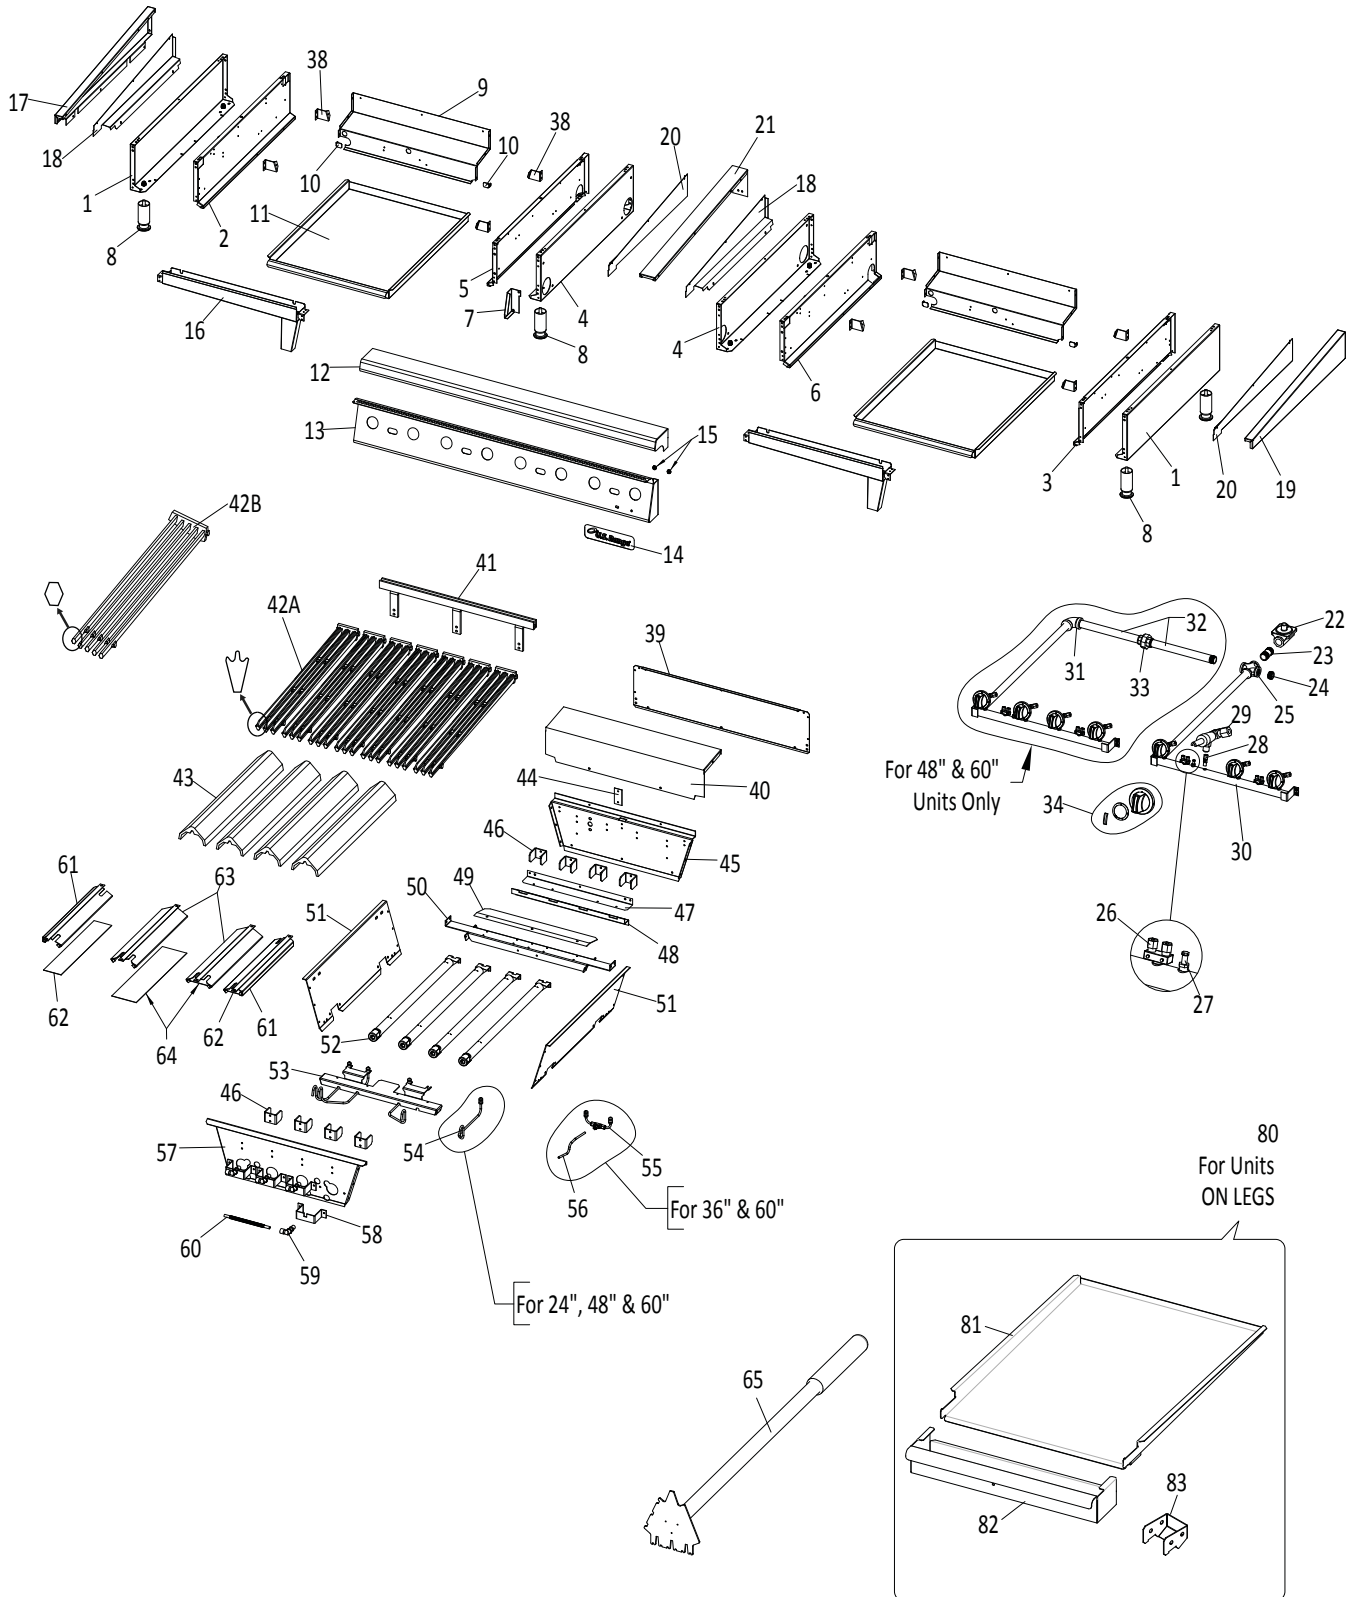

Heavy Duty Counter Line Fixed Radiant Broiler
MODELS: UTBG24-NR24, UTBG36-NR36, UTBG48-NR48 & UTBG60-NR60

**FOR UNITS MANUFACTURED UP TO:
18-NOV-2010 / SERIAL# 1011100100553 WITH CENTER FILLER**

Broiler 01 - Fixed Radiant Broiler with Center Filler

U.S. RANGE PARTS IDENTIFICATION

Heavy Duty Counter Line Fixed Radiant Broiler w/ CENTER FILLER
models **UTBG24-NR24, UTBG36-NR36, UTBG48-NR48, UTBG60-NR60**

(For units manufactured UP TO: 18-NOV-2010 / SERIAL# 1011100100553)

ITEM	PART #	DESCRIPTION	QUANTITY				Critical
			24	36	48	60	
1	CK4528343	Body Side Outer W/Hex Nuts	2	2	2	2	
2	4528275	Body Side Inner Left	1	1	1	1	
3	4528276	Body Side Inner Right	1	1	1	1	
4	CK4528609	Body Side Center W/Hex Nuts			2	2	
5	4528279	Body Side Center Inner Right			1	1	
6	4528278	Body Side Center Inner Left			1	1	
7	4528245	Valve Panel Center Support			1	1	
8	4528395	4" Adjustable S/S Leg	4	4	6	6	
9	4528280	24" Main Rear Panel	1		2	1	
	4528281	36" Main Rear Panel		1		1	
10	4528149	Drip Tray Stop	2	2	4	4	
11	4528145	24" Drip Tray	1		2	1	
	4528146	36" Drip Tray		1		1	
12	4528247	Front Rail - 24"	1				
	4528248	Front Rail - 36"		1			
	4528249	Front Rail - 48"			1		
	4528250	Front Rail - 60"				1	
13	4528483	Valve Panel - 24" Fixed Radiant Broiler	1				
	4528484	Valve Panel - 36" Fixed Radiant Broiler		1			
	4528485	Valve Panel - 48" Fixed Radiant Broiler			1		
	4528443	Valve Panel - 60" Fixed Radiant Broiler				1	
14	4529727	US Range Logo Small	1	1	1	1	
15	F640	Pal Nut	2	2	2	2	
16	4528391	24" Grease Trough Assembly	1		2	1	
	4528382	36" Grease Trough Assembly		1		1	
17	4528387	Broiler Filler Outside Left	1	1	1	1	
18	4528388	Broiler Filler Inside Left	1	1	2	2	
19	4528385	Broiler Filler Outside Right	1	1	1	1	
20	4528386	Broiler Filler Inside Right	1	1	2	2	
21	4528732	Broiler Filler Outside Center			1	1	
22	2127502	Regulator 4.5" W/C - For Natural Gas	1	1	1	1	C
	2127500	Regulator 10" W/C - For Propane Gas					
23	G01738-14	3/4-14 Npt X 2" Long Nipple	1	1	1	1	
24	4528326	3/4-14 Npt Square Socket Plug	1	1	1	1	
25	4528727	3/4-14 Npt Cross Fitting			1	1	
	G01476-2	3/4-14 Npt Tee Fitting	1	1			
26	1510402	Double Gum Valve - 3/16 Tubing	2		4	2	C
	G03674-2	90 Deg Gum Valve - 3/16 Tubing		3		3	C
27	G02251-1	Pressure Test Spigot	1	1	2	2	
28	4528273	Valve Extension	4	6	8	10	C
29	G02599-01	Hi-Low Valve W/90 Deg Elbow	4	6	8	10	C
30	4528142	24" Manifold Assembly	1		2	1	
	4528143	36" Manifold Assembly		1		1	
31	G01474-5	3/4-14 Npt 90 Deg Elbow			1	1	

* NOT ILLUSTRATED

RECOMMENDED STOCK PARTS