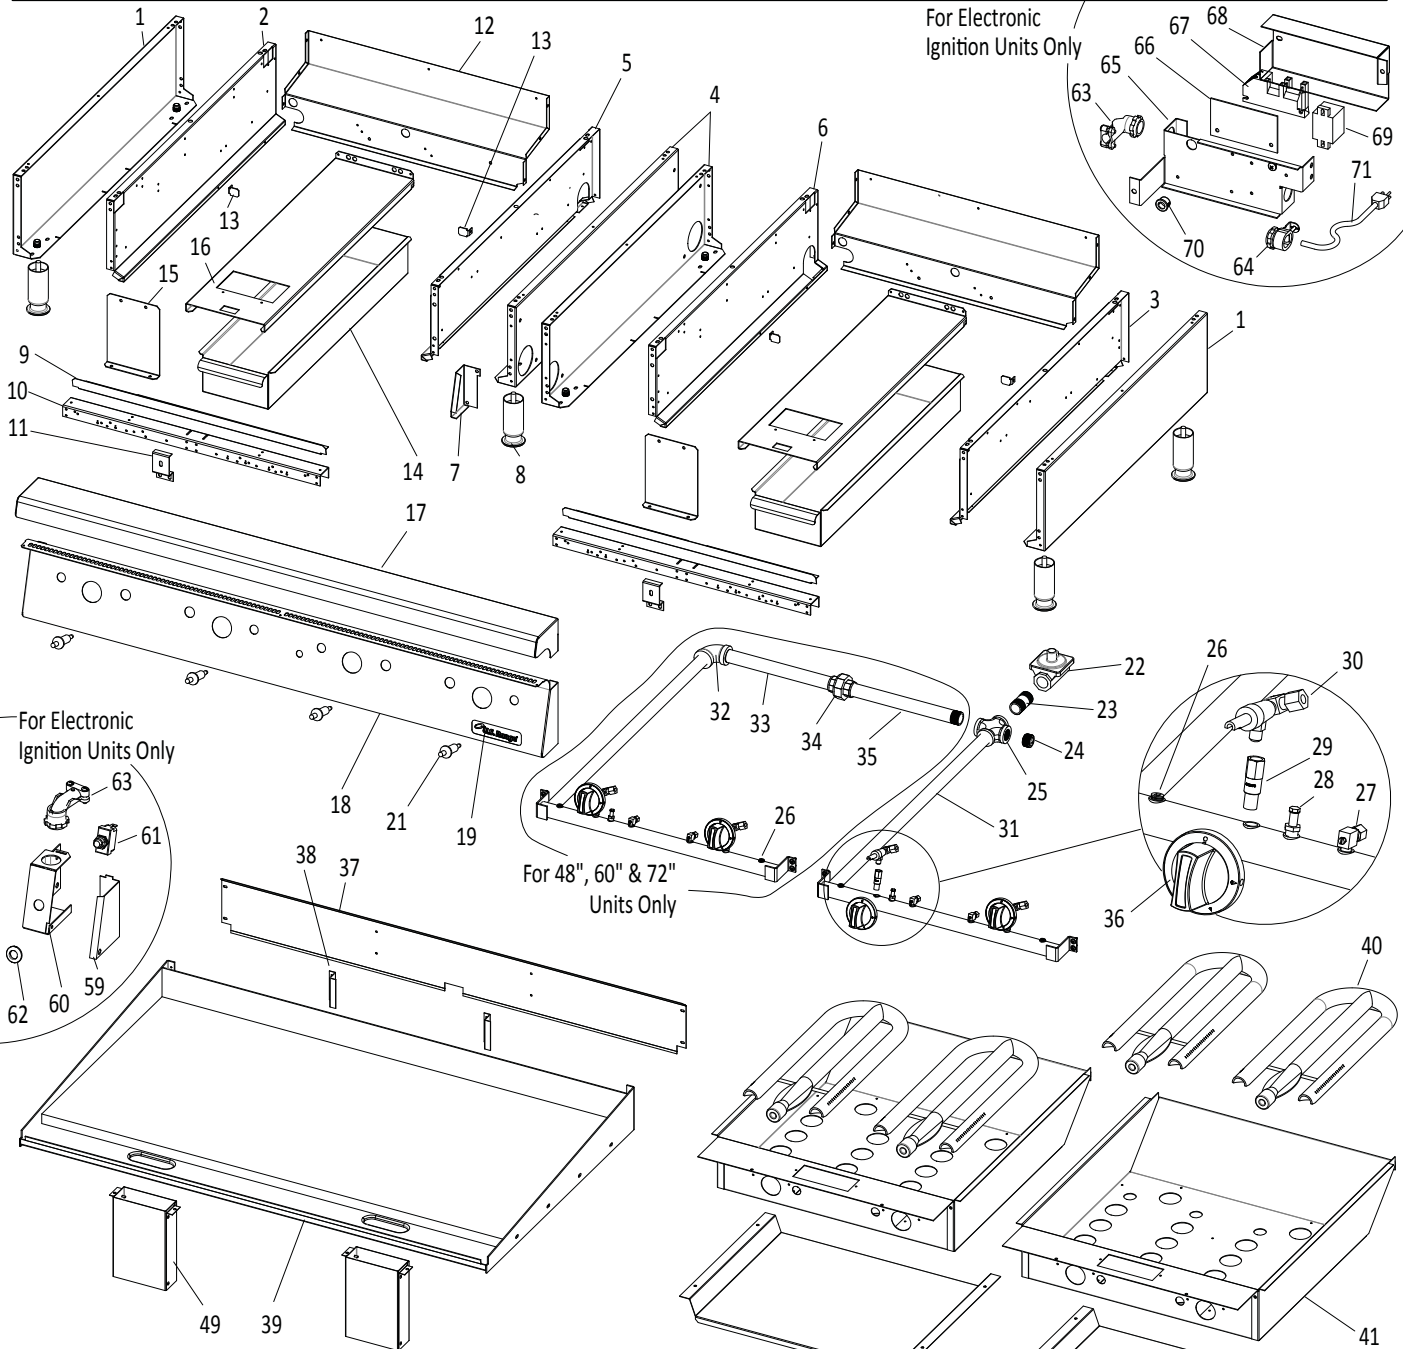

**FOR UNITS MANUFACTURED FROM:
01-APR-2011 / SERIAL# 1104100100001**

U.S. RANGE PARTS IDENTIFICATION

Heavy Duty Counter Line Hi/Low Griddle

models **UTGG24-G24, UTGG36-G36, UTGG48-G48, UTGG60-G60, UTGG72-G72**

(For units manufactured FROM: 01-APR-2011 / SERIAL# 1104100100001)

ITEM	PART #	DESCRIPTION	QUANTITY					Critical
			24	36	48	60	72	
1	CK4528343	Body Side Outer w/ Hex Nuts	2	2	2	2	2	
2	4528275	Body Side Inner Left	1	1	1	1	1	
3	4528276	Body Side Inner Right	1	1	1	1	1	
4	CK4528609	Body Side Center W/Hex Nuts			2	2	2	
5	4528279	Body Side Center Inner Right			1	1	1	
6	4528278	Body Side Center Inner Left			1	1	1	
7	4528245	Valve Panel Center Support			1	1	1	
8	4528395	4" Adjustable S/S Leg	4	4	6	6	6	
9	4523186	24" Drip Angle	1		2	1		
	4523069	36" Drip Angle		1		1	2	
10	4523184	24" Main Channel	1		2	1		
	4523068	36" Main Channel		1		1	2	
11	4523194	Rail Support Bracket	1	1	2	2	2	
12	4528280	24" Main Rear Panel	1		2	1		
	4528281	36" Main Rear Panel		1		1	2	
13	4528149	Drip Tray Stop	2	2	4	4	4	
14	4528147	24" Griddle Drip Tray (for units with Cove Mount) - not shown	1		2	1		
	4528148	36" Griddle Drip Tray (for units with Cove Mount) - not shown		1		1	2	
	4529777	Grease Drawer	1	1	2	2	2	
15	4529776	Grease Drawer Slide Support	1	1	2	2	2	
16	4529783	Grease Drawer Slide	1	1	2	2	2	
17	4528247	Front Rail - 24"	1					
	4528248	Front Rail - 36"		1				
	4528249	Front Rail - 48"			1			
	4528250	Front Rail - 60"				1		
	4528251	Front Rail - 72"					1	
18	4528240	Valve Panel - 24" Hi/Low Griddle	1					
	4528241	Valve Panel - 36" Hi/Low Griddle		1				
	4528242	Valve Panel - 48" Hi/Low Griddle			1			
	4528243	Valve Panel - 60" Hi/Low Griddle				1		
	4528244	Valve Panel - 72" Hi/Low Griddle					1	
19	4529727	US Range Logo Small	1	1	1	1	1	
21	ITEM 21 IS FOR UNITS WITH PIEZO IGNITION ONLY (NOT FOR ELECTRONIC IGNITION MODELS)							
	1309201	Piezo Igniter	2	3	4	5	6	C
22	2127502	Regulator 4.5" W/C - For Natural Gas	1	1	1	1	1	C
	2127500	Regulator 10" W/C - For Propane Gas						
23	G01738-14	3/4-14 Npt x 2" Long Nipple	1	1	1	1	1	
24	4528326	3/4-14 Npt Square Socket Plug	1	1	1	1	1	
25	4528727	3/4-14 Npt Cross Fitting			1	1	1	
	G01476-2	3/4-14 Npt Tee Fitting	1	1				
26	2203400	1/8 Npt Steel Hex Plug	2	3	4	5	6	
27	G03674-2	90 Deg Gum Valve - 3/16 Tubing	2	3	4	5	6	C
28	G02251-1	Pressure Test Spigot	1	1	2	2	2	
29	4528273	Valve Extension	2	3	4	5	6	C
30	G02599-01	Hi-Low Valve w/ 90 Deg Elbow	2	3	4	5	6	C
31	4528142	24" Manifold Assembly	1		2	1		
	4528143	36" Manifold Assembly		1		1	2	
32	G01474-5	3/4-14 Npt 90 Deg Elbow			1	1	1	

* NOT ILLUSTRATED

RECOMMENDED STOCK PARTS