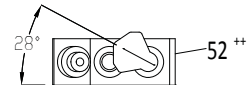

TOP VIEW - PILOT R/H