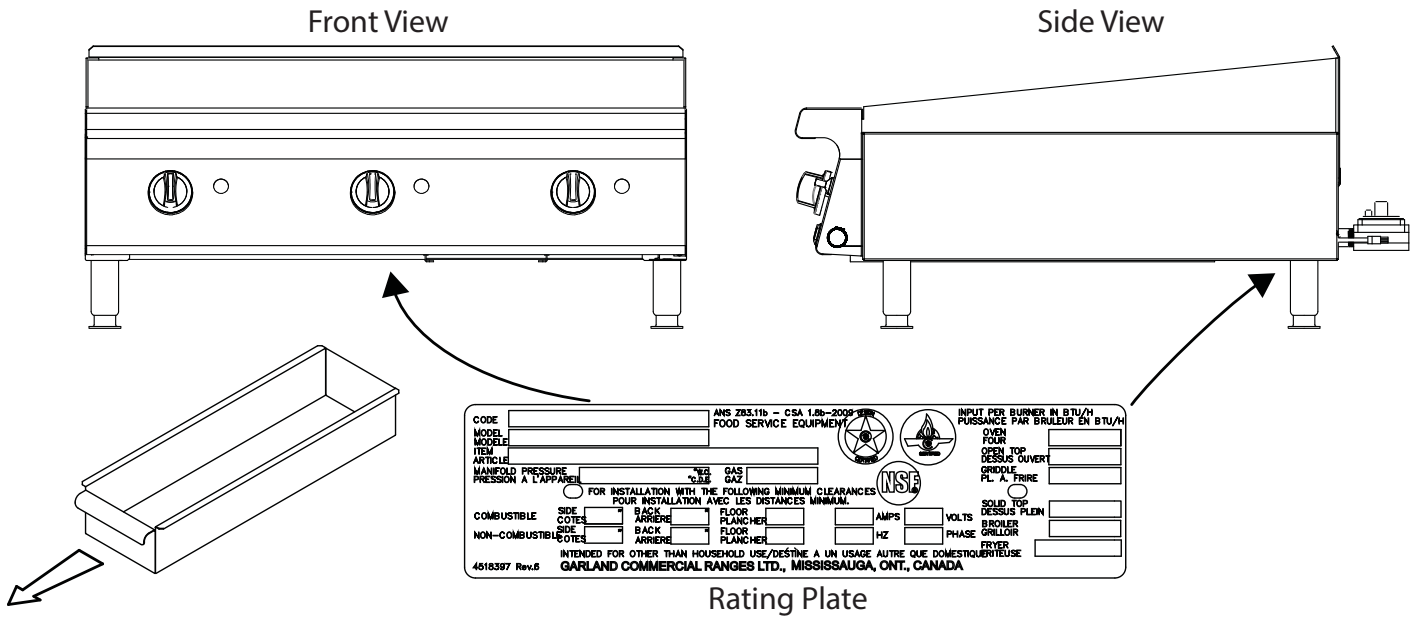

## Rating Plate Location

The rating plate is affixed to a bracket mounted at the rear of the unit but visible from the front. The grease drawer may need to be removed to view the rating plate.