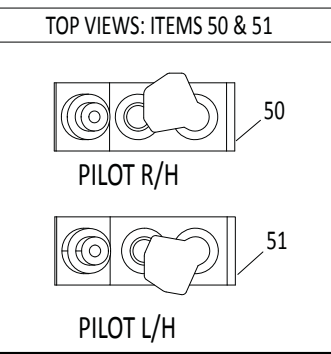

**FOR UNITS MANUFACTURED FROM:
01-APR-2011 / SERIAL# 1104100100001**

U.S. RANGE PARTS IDENTIFICATION

Heavy Duty Counter Line Hi/Low Griddle

models **UTGG24-G24, UTGG36-G36, UTGG48-G48, UTGG60-G60, UTGG72-G72**

(For units manufactured FROM: 01-APR-2011 / SERIAL# 1104100100001)

ITEM	PART #	DESCRIPTION	QUANTITY					Critical
			24	36	48	60	72	
1	CK4528343	Body Side Outer w/ Hex Nuts	2	2	2	2	2	
2	4528275	Body Side Inner Left	1	1	1	1	1	
3	4528276	Body Side Inner Right	1	1	1	1	1	
4	CK4528609	Body Side Center W/Hex Nuts			2	2	2	
5	4528279	Body Side Center Inner Right			1	1	1	
6	4528278	Body Side Center Inner Left			1	1	1	
7	4528245	Valve Panel Center Support			1	1	1	
8	4528395	4" Adjustable S/S Leg	4	4	6	6	6	
9	4523186	24" Drip Angle	1		2	1		
	4523069	36" Drip Angle		1		1	2	
10	4523184	24" Main Channel	1		2	1		
	4523068	36" Main Channel		1		1	2	
11	4523194	Rail Support Bracket	1	1	2	2	2	
12	4528280	24" Main Rear Panel	1		2	1		
	4528281	36" Main Rear Panel		1		1	2	
13	4528149	Drip Tray Stop	2	2	4	4	4	
14	4528147	24" Griddle Drip Tray (for units with Cove Mount) - not shown	1		2	1		
	4528148	36" Griddle Drip Tray (for units with Cove Mount) - not shown		1		1	2	
	4529777	Grease Drawer	1	1	2	2	2	
15	4529776	Grease Drawer Slide Support	1	1	2	2	2	
16	4529783	Grease Drawer Slide	1	1	2	2	2	
17	4528247	Front Rail - 24"	1					
	4528248	Front Rail - 36"		1				
	4528249	Front Rail - 48"			1			
	4528250	Front Rail - 60"				1		
	4528251	Front Rail - 72"					1	
18	4528240	Valve Panel - 24" Hi/Low Griddle	1					
	4528241	Valve Panel - 36" Hi/Low Griddle		1				
	4528242	Valve Panel - 48" Hi/Low Griddle			1			
	4528243	Valve Panel - 60" Hi/Low Griddle				1		
	4528244	Valve Panel - 72" Hi/Low Griddle					1	
19	4529727	US Range Logo Small	1	1	1	1	1	
21	ITEM 21 IS FOR UNITS WITH PIEZO IGNITION ONLY (NOT FOR ELECTRONIC IGNITION MODELS)							
	1309201	Piezo Igniter	2	3	4	5	6	C
22	2127502	Regulator 4.5" W/C - For Natural Gas	1	1	1	1	1	C
	2127500	Regulator 10" W/C - For Propane Gas						
23	G01738-14	3/4-14 Npt x 2" Long Nipple	1	1	1	1	1	
24	4528326	3/4-14 Npt Square Socket Plug	1	1	1	1	1	
25	4528727	3/4-14 Npt Cross Fitting			1	1	1	
	G01476-2	3/4-14 Npt Tee Fitting	1	1				
26	2203400	1/8 Npt Steel Hex Plug	2	3	4	5	6	
27	G03674-2	90 Deg Gum Valve - 3/16 Tubing	2	3	4	5	6	C
28	G02251-1	Pressure Test Spigot	1	1	2	2	2	
29	4528273	Valve Extension	2	3	4	5	6	C
30	G02599-01	Hi-Low Valve w/ 90 Deg Elbow	2	3	4	5	6	C
31	4528142	24" Manifold Assembly	1		2	1		
	4528143	36" Manifold Assembly		1		1	2	
32	G01474-5	3/4-14 Npt 90 Deg Elbow			1	1	1	

* NOT ILLUSTRATED

RECOMMENDED STOCK PARTS