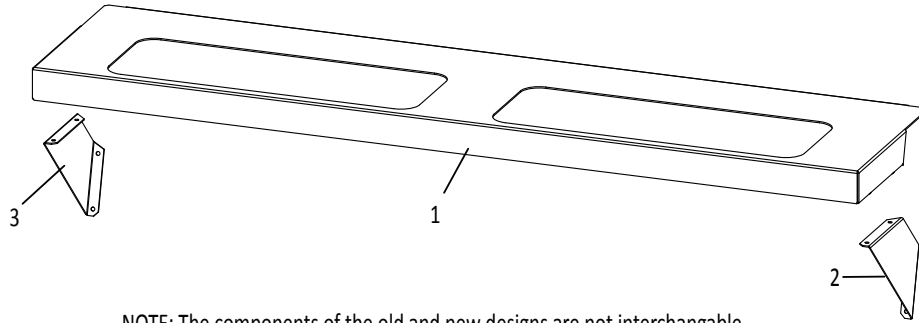

U.S. RANGE PARTS IDENTIFICATION

Heavy Duty Counter Line (HDCL) Condiment Rail - 12", 24", 36", 48", 60", 72"

For All HDCL Models

NOTE: The components of the old and new designs are not interchangeable.