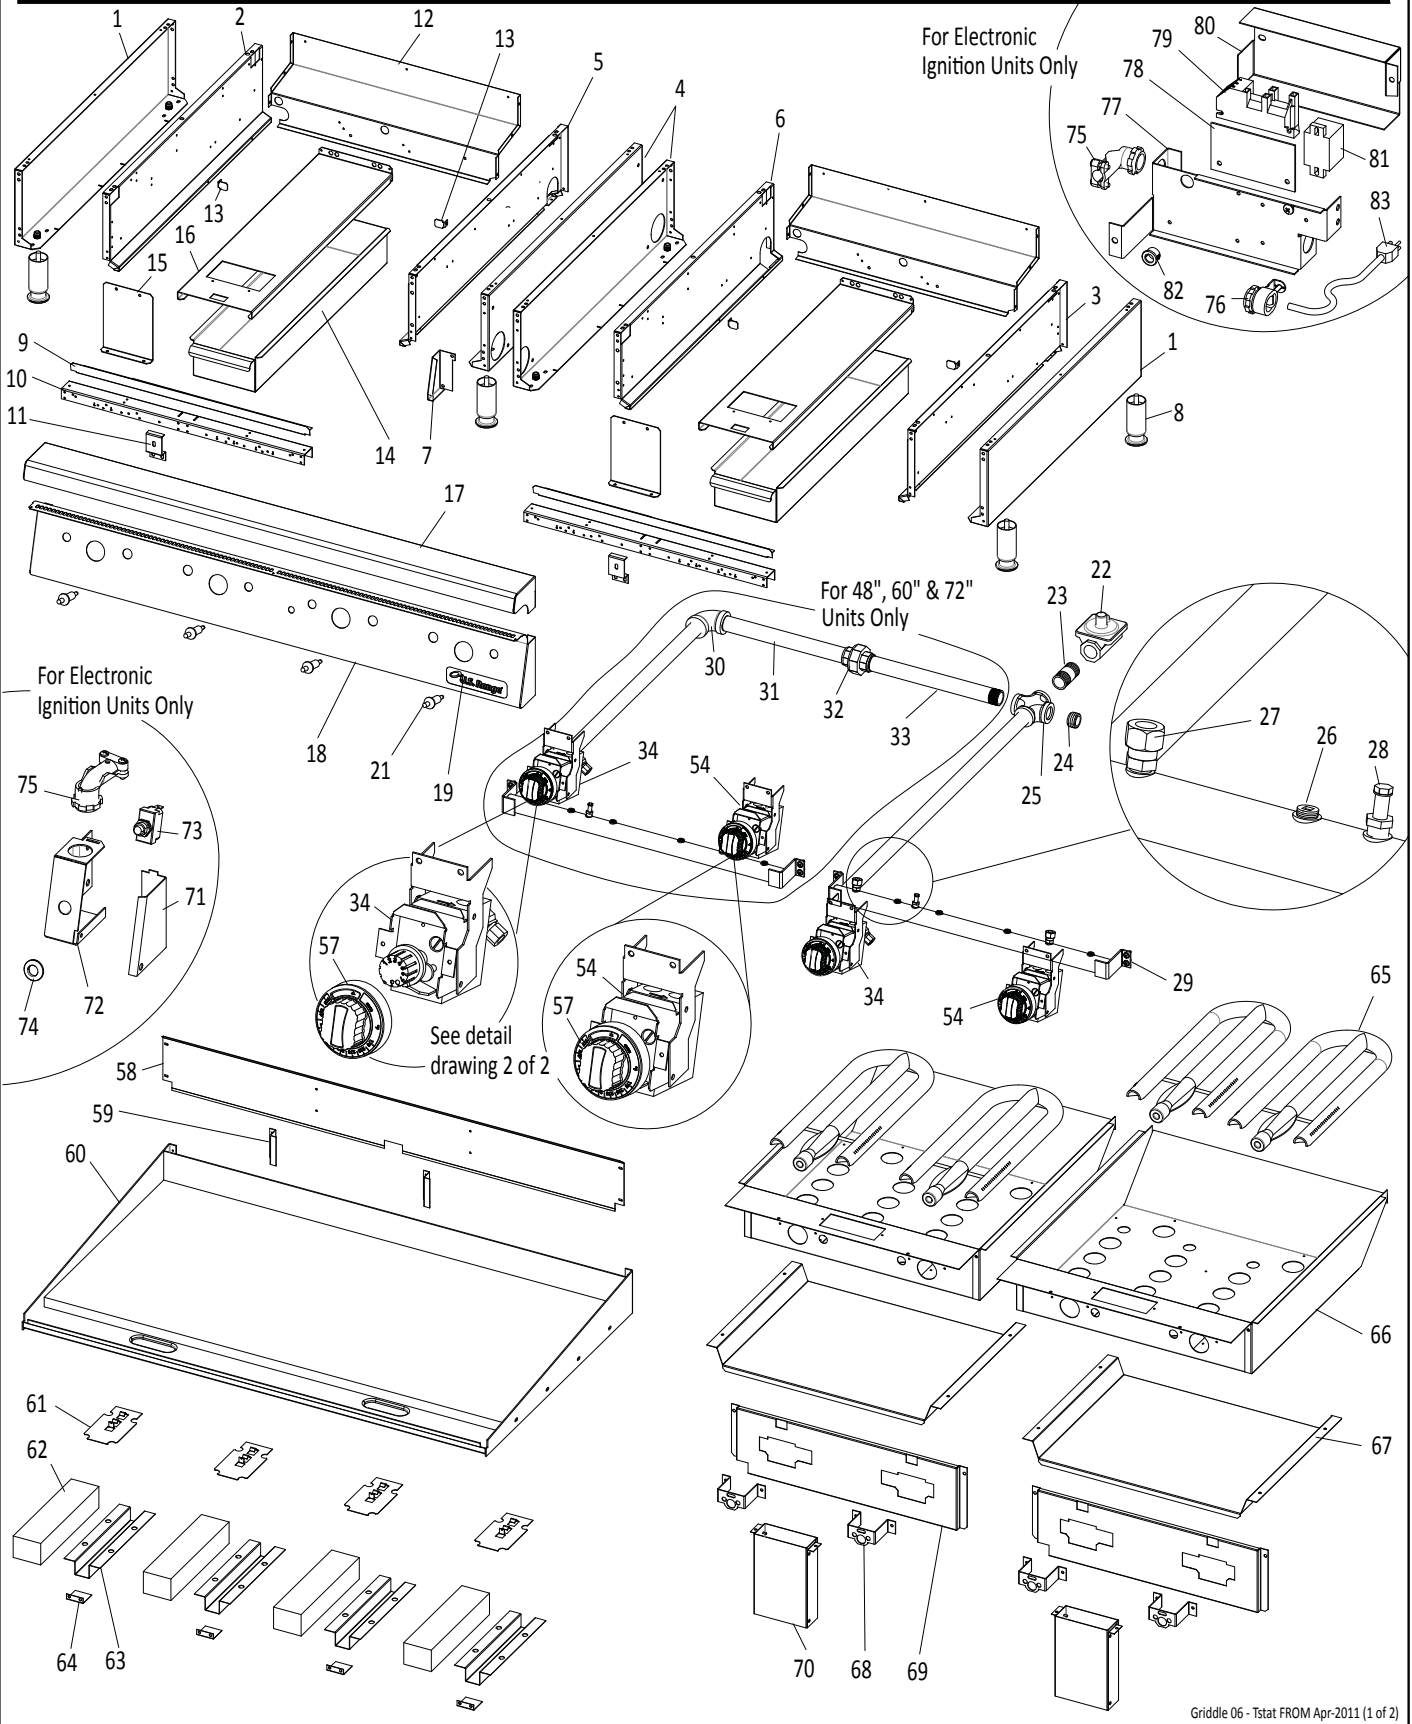

U.S. RANGE PARTS IDENTIFICATION

Heavy Duty Counter Line Thermostatic Control Griddle

models **UTGG24-GT24, UTGG36-GT36, UTGG48-GT48, UTGG60-GT60, UTGG72-GT72**

(For units manufactured FROM: 01-APR-2011 / SERIAL# 1104100100001)

ITEM	PART #	DESCRIPTION	QUANTITY					Critical
			24	36	48	60	72	
1	CK4528343	Body Side Outer w/ Hex Nuts	2	2	2	2	2	
2	4528275	Body Side Inner Left	1	1	1	1	1	
3	4528276	Body Side Inner Right	1	1	1	1	1	
4	CK4528609	Body Side Center w/Hex Nuts			2	2	2	
5	4528279	Body Side Center Inner Right			1	1	1	
6	4528278	Body Side Center Inner Left			1	1	1	
7	4528245	Valve Panel Center Support			1	1	1	
8	4528395	4" Adjustable S/S Leg	4	4	6	6	6	
9	4523186	24" Drip Angle	1		2	1		
	4523069	36" Drip Angle		1		1	2	
10	4523184	24" Main Channel	1		2	1		
	4523068	36" Main Channel		1		1	2	
11	4523194	Rail Support Bracket	1	1	2	2	2	
12	4528280	24" Main Rear Panel	1		2	1		
	4528281	36" Main Rear Panel		1		1	2	
13	4528149	Drip Tray Stop	2	2	4	4	4	
14	4528147	24" Griddle Drip Tray (for units with Cove Mount) - not shown	1		2	1		
	4528148	36" Griddle Drip Tray (for units with Cove Mount) - not shown				1	2	
	4529777	Grease Drawer	1	1	2	2	2	
15	4529776	Grease Drawer Slide Support	1	1	2	2	2	
16	4529783	Grease Drawer Slide	1	1	2	2	2	
17	4528247	Front Rail - 24"	1					
	4528248	Front Rail - 36"		1				
	4528249	Front Rail - 48"			1			
	4528250	Front Rail - 60"				1		
	4528251	Front Rail - 72"					1	
18	4528235	Valve Panel - 24" Thermostatic Griddle	1					
	4528236	Valve Panel - 36" Thermostatic Griddle		1				
	4528237	Valve Panel - 48" Thermostatic Griddle			1			
	4528238	Valve Panel - 60" Thermostatic Griddle				1		
	4528239	Valve Panel - 72" Thermostatic Griddle					1	
19	4529727	US Range Logo Small	1	1	1	1	1	
21	ITEM 21 IS FOR UNITS WITH PIEZO IGNITION ONLY (NOT FOR ELECTRONIC IGNITION MODELS)							
	1309201	Piezo Igniter	2	3	4	5	6	C
22	2127502	Regulator 4.5" W/C - For Natural Gas	1	1	1	1	1	C
	2127500	Regulator 10" W/C - For Propane Gas						
23	G01738-14	3/4-14 Npt x 2" Long Nipple	1	1	1	1	1	
24	4528326	3/4-14 Npt Square Socket Plug	1	1	1	1	1	
25	4528727	3/4-14 Npt Cross Fitting			1	1	1	
	G01476-2	3/4-14 Npt Tee Fitting	1	1				
26	2203400	1/8 Npt Steel Hex Plug	4	6	8	10	12	
27	4523064	3/8 Tube To 1/8 Npt Straight Comp. Fitting	2	3	4	5	6	
28	G02251-1	Pressure Test Spigot	1	1	2	2	2	
29	4528142	24" Manifold Assembly	1		2	1		
	4528143	36" Manifold Assembly		1		1	2	
30	G01474-5	3/4-14 Npt 90 Deg Elbow			1	1	1	
31	G01738-20	3/4-14 Npt x 10-5/8" Long Nipple			1	1		
	G01738-16	3/4-14 Npt x 22-3/4" Long Nipple					1	
32	G01963-1	3/4-14 Npt Union Fitting			1	1	1	

* NOT ILLUSTRATED

RECOMMENDED STOCK PARTS