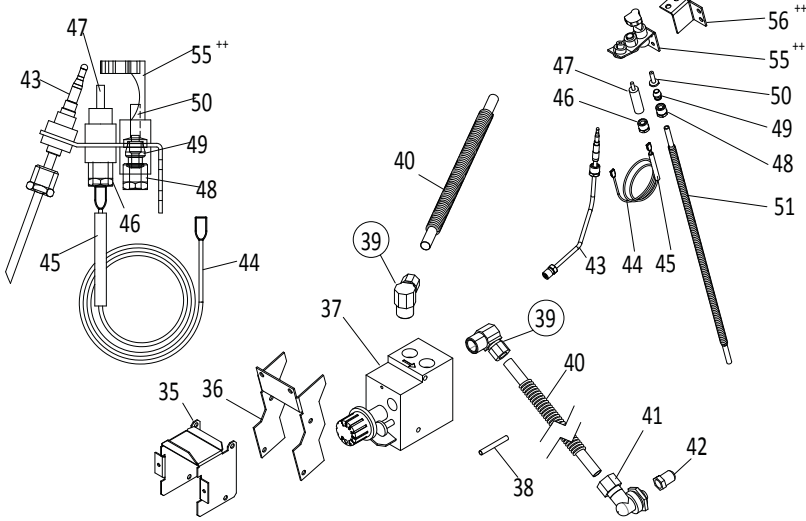

**FOR UNITS MANUFACTURED FROM:
01-APR-2011 / SERIAL# 1104100100001 (DRAWING 2 OF 2)**

DETAIL VIEW - LEFT THERMOSTAT CONTROL ASSEMBLY (#34)

NOTE: Items with ** differ from assembly #54 below.

CAUTION: MUST INSTALL Item (39) in SAME LOCATION as on control being replaced.