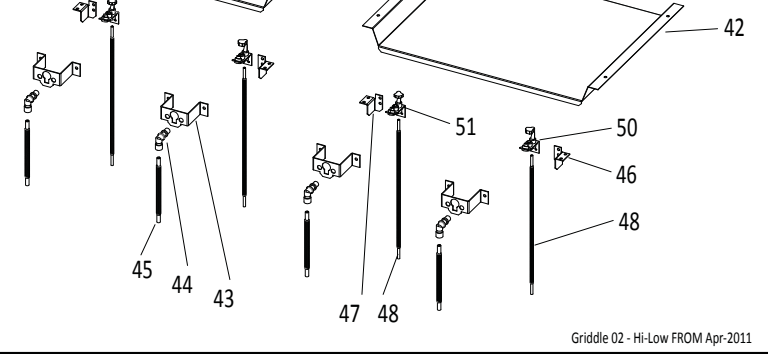

**FOR UNITS MANUFACTURED FROM:
01-APR-2011 / SERIAL# 1104100100001**

U.S. RANGE PARTS IDENTIFICATION

Heavy Duty Counter Line Hi/Low Griddle

models **UTGG24-G24, UTGG36-G36, UTGG48-G48, UTGG60-G60, UTGG72-G72**

(For units manufactured FROM: 01-APR-2011 / SERIAL# 1104100100001)

ITEM	PART #	DESCRIPTION	QUANTITY					Critical
			24	36	48	60	72	
1	CK4528343	Body Side Outer w/ Hex Nuts	2	2	2	2	2	
2	4528275	Body Side Inner Left	1	1	1	1	1	
3	4528276	Body Side Inner Right	1	1	1	1	1	
4	CK4528609	Body Side Center W/Hex Nuts			2	2	2	
5	4528279	Body Side Center Inner Right			1	1	1	
6	4528278	Body Side Center Inner Left			1	1	1	
7	4528245	Valve Panel Center Support			1	1	1	
8	4528395	4" Adjustable S/S Leg	4	4	6	6	6	
9	4523186	24" Drip Angle	1		2	1		
	4523069	36" Drip Angle		1		1	2	
10	4523184	24" Main Channel	1		2	1		
	4523068	36" Main Channel		1		1	2	
11	4523194	Rail Support Bracket	1	1	2	2	2	
12	4528280	24" Main Rear Panel	1		2	1		
	4528281	36" Main Rear Panel		1		1	2	
13	4528149	Drip Tray Stop	2	2	4	4	4	
14	4528147	24" Griddle Drip Tray (for units with Cove Mount) - not shown	1		2	1		
	4528148	36" Griddle Drip Tray (for units with Cove Mount) - not shown		1		1	2	
	4529777	Grease Drawer	1	1	2	2	2	
15	4529776	Grease Drawer Slide Support	1	1	2	2	2	
16	4529783	Grease Drawer Slide	1	1	2	2	2	
17	4528247	Front Rail - 24"	1					
	4528248	Front Rail - 36"		1				
	4528249	Front Rail - 48"			1			
	4528250	Front Rail - 60"				1		
	4528251	Front Rail - 72"					1	
18	4528240	Valve Panel - 24" Hi/Low Griddle	1					
	4528241	Valve Panel - 36" Hi/Low Griddle		1				
	4528242	Valve Panel - 48" Hi/Low Griddle			1			
	4528243	Valve Panel - 60" Hi/Low Griddle				1		
	4528244	Valve Panel - 72" Hi/Low Griddle					1	
19	4529727	US Range Logo Small	1	1	1	1	1	
21	ITEM 21 IS FOR UNITS WITH PIEZO IGNITION ONLY (NOT FOR ELECTRONIC IGNITION MODELS)							
	1309201	Piezo Igniter	2	3	4	5	6	C
22	2127502	Regulator 4.5" W/C - For Natural Gas	1	1	1	1	1	C
	2127500	Regulator 10" W/C - For Propane Gas						
23	G01738-14	3/4-14 Npt x 2" Long Nipple	1	1	1	1	1	
24	4528326	3/4-14 Npt Square Socket Plug	1	1	1	1	1	
25	4528727	3/4-14 Npt Cross Fitting			1	1	1	
	G01476-2	3/4-14 Npt Tee Fitting	1	1				
26	2203400	1/8 Npt Steel Hex Plug	2	3	4	5	6	
27	G03674-2	90 Deg Gum Valve - 3/16 Tubing	2	3	4	5	6	C
28	G02251-1	Pressure Test Spigot	1	1	2	2	2	
29	4528273	Valve Extension	2	3	4	5	6	C
30	G02599-01	Hi-Low Valve w/ 90 Deg Elbow	2	3	4	5	6	C
31	4528142	24" Manifold Assembly	1		2	1		
	4528143	36" Manifold Assembly		1		1	2	
32	G01474-5	3/4-14 Npt 90 Deg Elbow			1	1	1	

* NOT ILLUSTRATED

RECOMMENDED STOCK PARTS