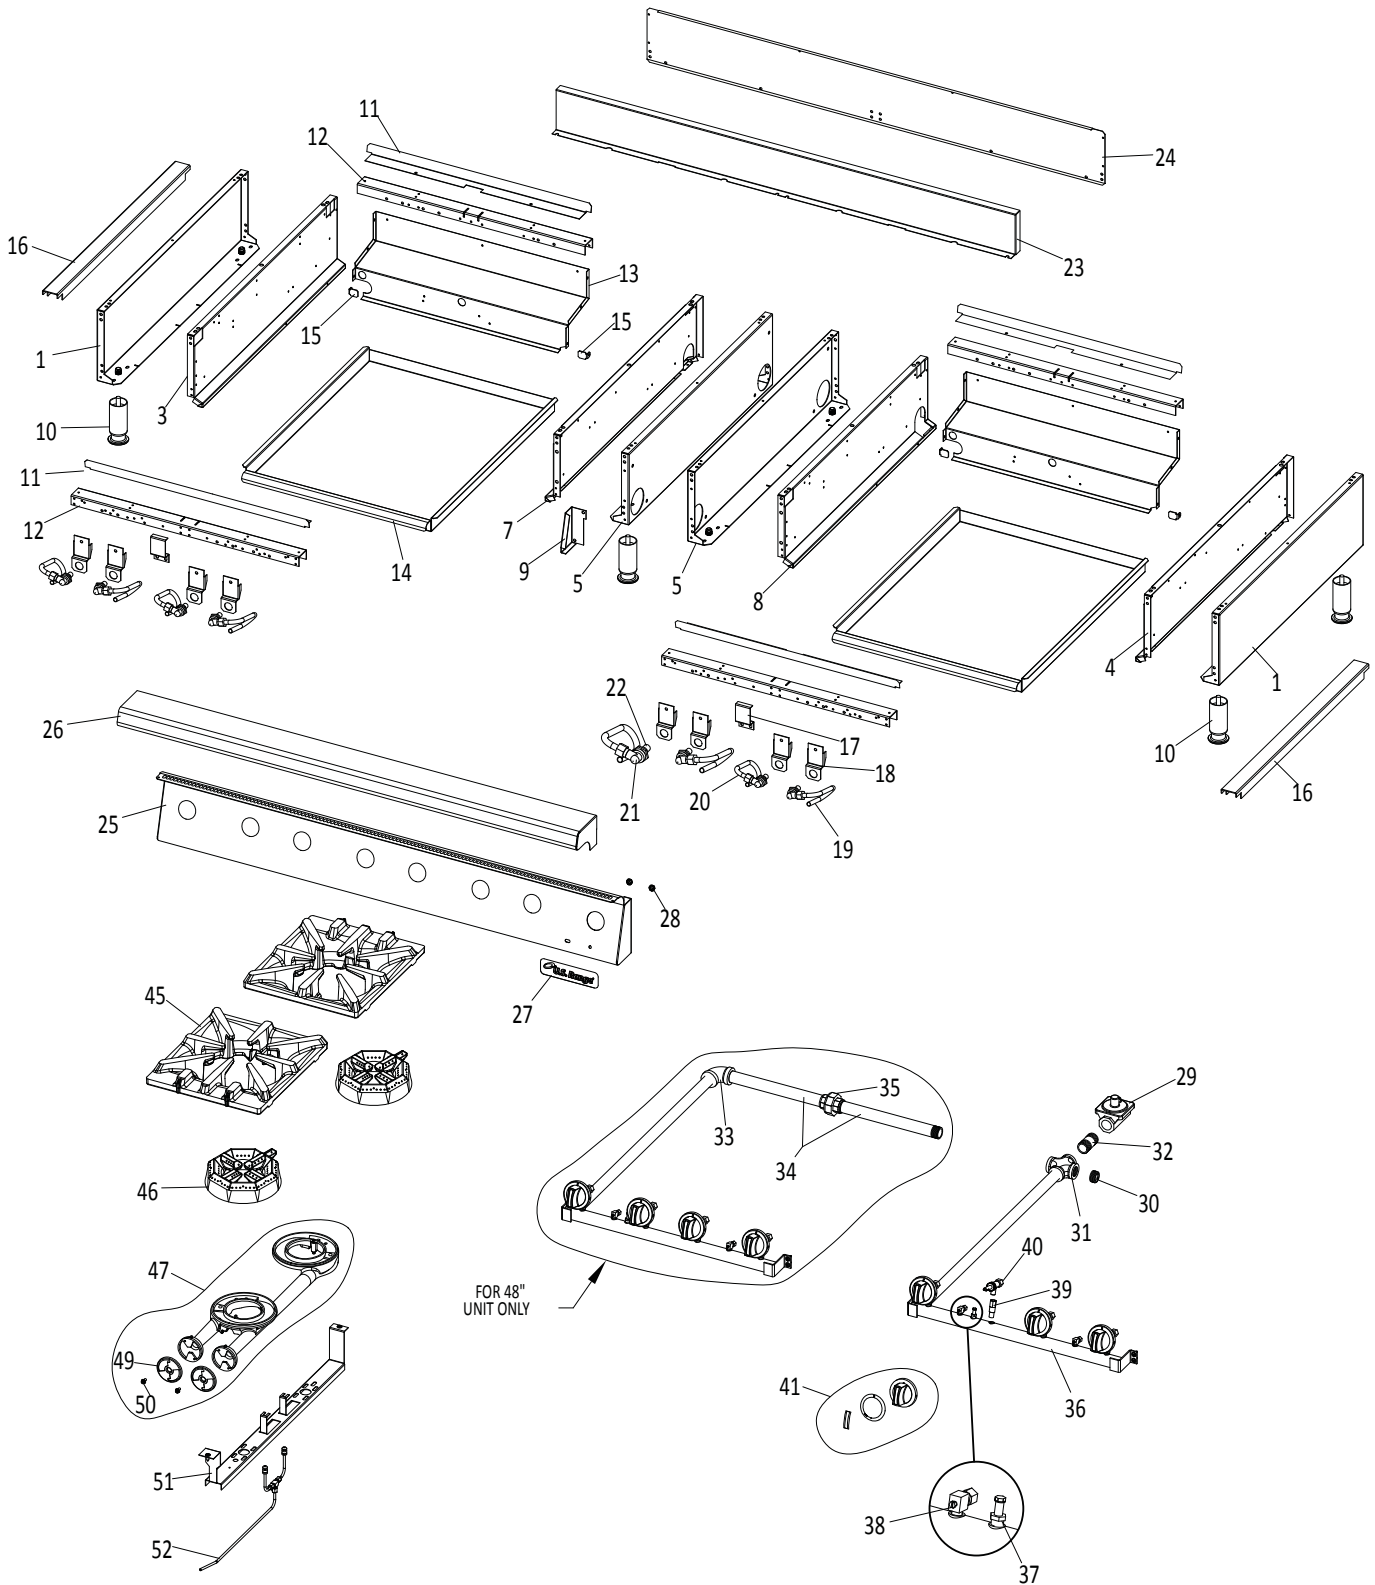

U.S. RANGE PARTS IDENTIFICATION
Heavy Duty Counter Line Open Top
models **UTOG12-2, UTOG24-4, UTOG36-6, UTOG48-8**

ITEM	PART #	DESCRIPTION	QUANTITY				Critical
			12	24	36	48	
1	4528274	Body Side Outer W/Hex Nuts	2	2	2	2	
3	4528275	Body Side Inner Left	1	1	1	1	
4	4528276	Body Side Inner Right	1	1	1	1	
5	4528277	Body Side Center W/Hex Nuts				2	
7	4528279	Body Side Center Inner Right				1	
8	4528278	Body Side Center Inner Left				1	
9	4528245	Valve Panel Center Support				1	
10	4528395	4" Adjustable S/S Leg	4	4	4	6	
11	4527962	12" Drip Angle	2				
	4523186	24" Drip Angle		2		4	
	4523069	36" Drip Angle			2		
12	4527961	12" Main Channel	2				
	4523184	24" Main Channel		2		4	
	4523068	36" Main Channel			2		
13	4528342	12" Main Rear Panel	1				
	4528280	24" Main Rear Panel		1		2	
	4528281	36" Main Rear Panel			1		
14	4528144	12" Drip Tray	1				
	4528145	24" Drip Tray		1		2	
	4528146	36" Drip Tray			1		
15	4528149	Drip Tray Stop	2	2	2	4	
16	4523087	Grate Support Rail		1	2	2	
17	4523194	Rail Support Bracket		1	1	2	
18	4528292	Orifice Bracket Otb	2	4	6	8	
19	4528271	Tube Valve-Orifice Otb Right	1	2	3	4	
20	4528272	Tube Valve-Orifice Otb Left	1	2	3	4	
21	2431900	Orifice Fitting - 3/8 Tubing	2	4	6	8	C
22	M9-36	Small Orifice #36 - For Natural Gas	2	4	6	8	C
	M9-53	Small Orifice #53 - For Propane Gas					
23	4528284	Front Panel Bkgrd - 12" Open Top	1				
	4528285	Front Panel Bkgrd - 24" Open Top		1			
	4528286	Front Panel Bkgrd - 36" Open Top			1		
	4528287	Front Panel Bkgrd - 48" Open Top				1	
24	4528288	Rear Panel Bkgrd - 12" Open Top	1				
	4528289	Rear Panel Bkgrd - 24" Open Top		1			
	4528290	Rear Panel Bkgrd - 36" Open Top			1		
	4528291	Rear Panel Bkgrd - 48" Open Top				1	
25	4528231	Valve Panel - 12" Open Top	1				
	4528232	Valve Panel - 24" Open Top		1			
	4528233	Valve Panel - 36" Open Top			1		
	4528234	Valve Panel - 48" Open Top				1	
26	4528246	Front Rail - 12"	1				
	4528247	Front Rail - 24"		1			
	4528248	Front Rail - 36"			1		
	4528249	Front Rail - 48"				1	
27	4529727	US Range Logo Small	1	1	1	1	
28	F640	Pal Nut	2	2	2	2	
29	2127502	Regulator 4.5" W/C - For Natural Gas	1	1	1	1	C
	2127500	Regulator 10" W/C - For Propane Gas					
30	4528326	3/4-14 Npt Square Socket Plug	1	1	1	1	

* NOT ILLUSTRATED

RECOMMENDED STOCK PARTS