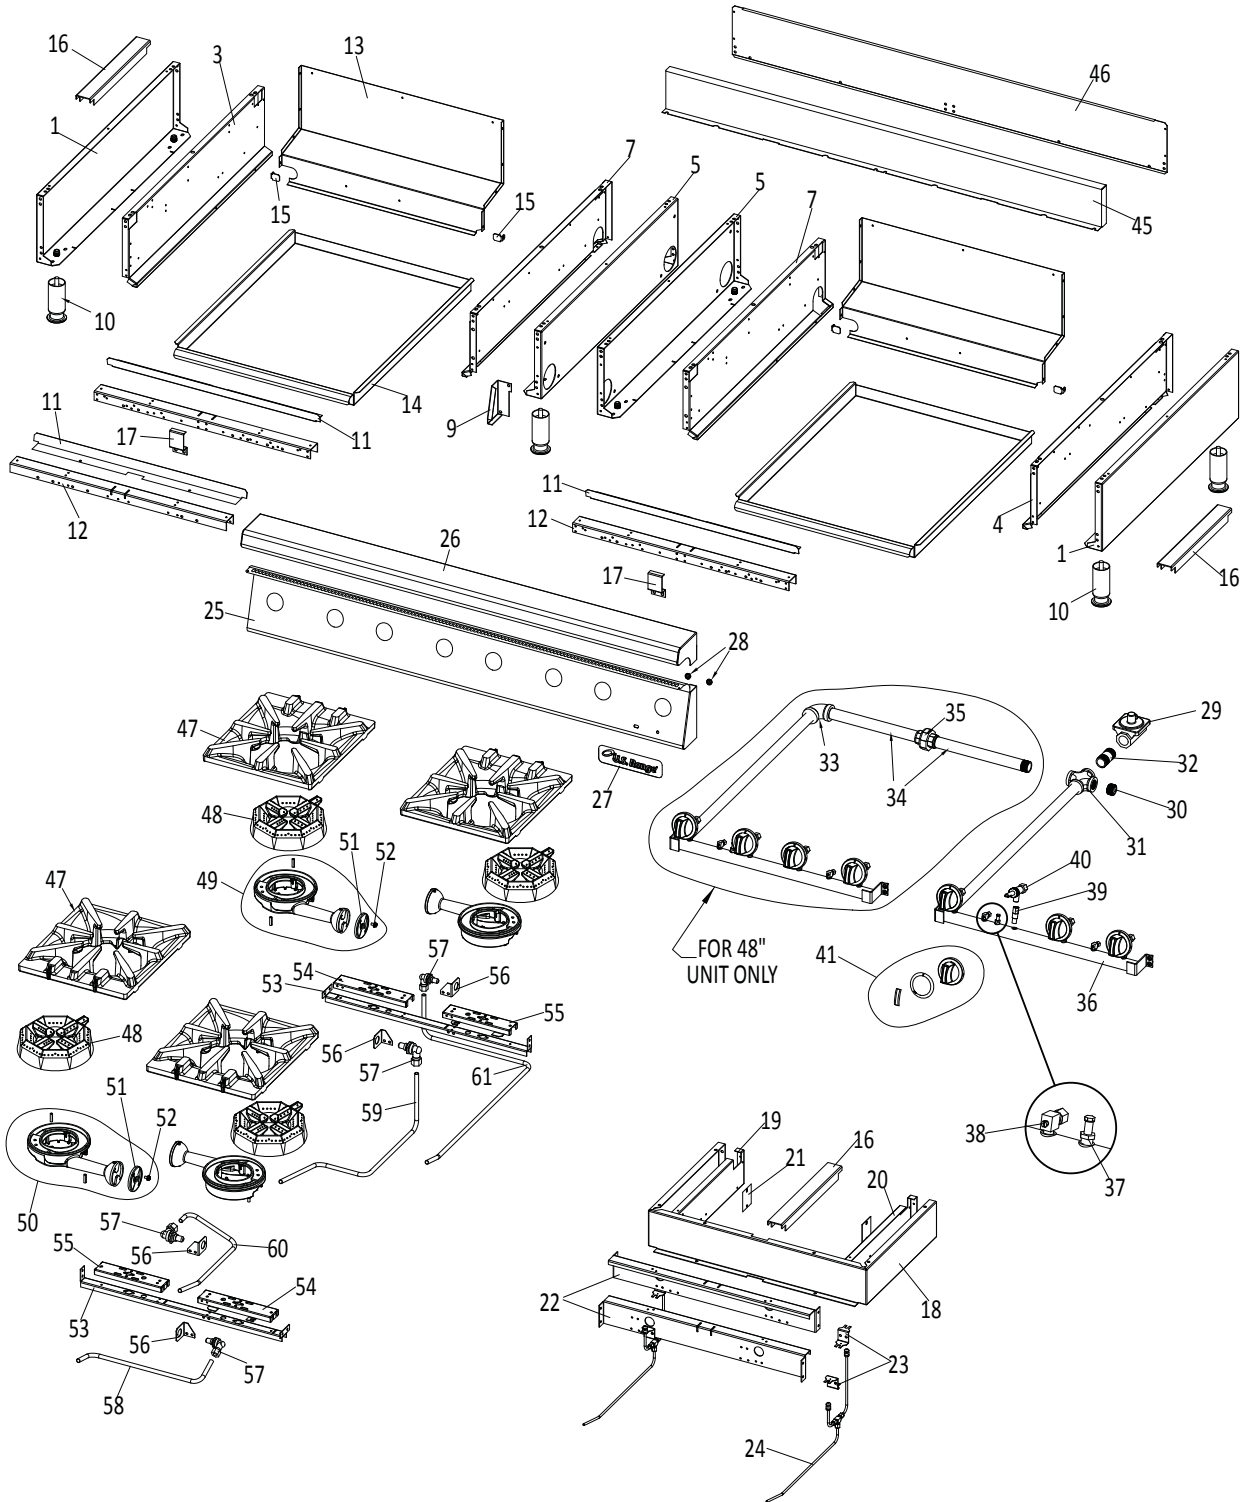

U.S. RANGE PARTS IDENTIFICATION

Heavy Duty Counter Line Open Top Step-Up models UTOG24-SU4, UTOG36-SU6, UTOG48-SU8

ITEM	PART #	DESCRIPTION	QUANTITY			Critical
			24	36	48	
1	CK4528343	Body Side Outer W/Hex Nuts	2	2	2	
3	4528275	Body Side Inner Left	1	1	1	
4	4528276	Body Side Inner Right	1	1	1	
5	CK4528609	Body Side Center W/Hex Nuts			2	
7	4528279	Body Side Center Inner Right			1	
8	4528278	Body Side Center Inner Left			1	
9	4528245	Valve Panel Center Support			1	
10	4528395	4" Adjustable S/S Leg	4	4	6	
11	4523186	24" Drip Angle	2		4	
	4523069	36" Drip Angle		2		
12	4523184	24" Main Channel	2		4	
	4523068	36" Main Channel		2		
13	4528282	24" Main Rear Panel Step Up	1		2	
	4528283	36" Main Rear Panel Step Up		1		
14	4528145	24" Drip Tray	1		2	
	4528146	36" Drip Tray		1		
15	4528149	Drip Tray Stop	2	2	4	
16	4528261	Grate Support Rail Step Up	2	4	4	
17	4523194	Rail Support Bracket	1	1	2	
18	4528263	Wrapper 24" Step Up	1		2	
	4528264	Wrapper 36" Step Up		1		
19	4528253	Inner Wrapper Left	1	1	2	
20	4528254	Inner Wrapper Right	1	1	2	
21	4528252	Patch Step Up Wrapper	2	2	4	
22	4528262	Channel 24" Step Up	2		4	
	4528334	Channel 36" Step Up		2		
23	4528260	Pilot Brkt G Step Up	4	6	8	
24	4528341	GT/UT Step Up Pilot Tube Assembly	2	3	4	C
25	4528232	Valve Panel - 24" Open Top	1			
	4528233	Valve Panel - 36" Open Top		1		
	4528234	Valve Panel - 48" Open Top			1	
26	4528247	Front Rail - 24"	1			
	4528248	Front Rail - 36"		1		
	4528249	Front Rail - 48"			1	
27	4529727	US Range Logo Small	1	1	1	
28	F640	Pal Nut	2	2	2	
29	2127502	Regulator 4.5" W/C - For Natural Gas	1	1	1	C
	2127500	Regulator 10" W/C - For Propane Gas				
30	4528326	3/4-14 Npt Square Socket Plug	1	1	1	
31	4528727	3/4-14 Npt Cross Fitting			1	
	G01476-2	3/4-14 Npt Tee Fitting	1	1		
32	G01738-14	3/4-14 Npt X 2" Long Nipple	1	1	1	
33	G01474-5	3/4-14 Npt 90 Deg Elbow			1	
34	G01738-20	3/4-14 Npt X 10-5/8" Long Nipple			2	
35	G01963-1	3/4-14 Npt Union Fitting			1	
36	4528142	24" Manifold Assembly	1		2	
	4528143	36" Manifold Assembly		1		
37	G02251-1	Pressure Test Spigot	1	1	2	
38	G03674-2	90 Deg Gum Valve - 3/16 Tubing	2	3	4	C
39	4528273	Valve Extension	4	6	8	C

* NOT ILLUSTRATED

RECOMMENDED STOCK PARTS