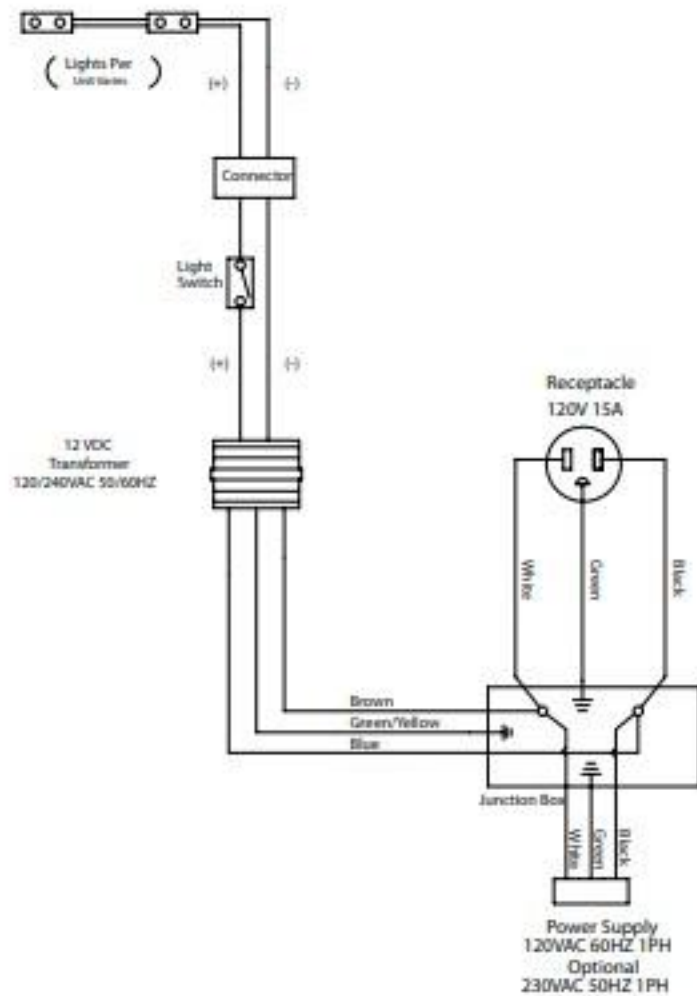

Evaporator/Condenser Unit

Lighting