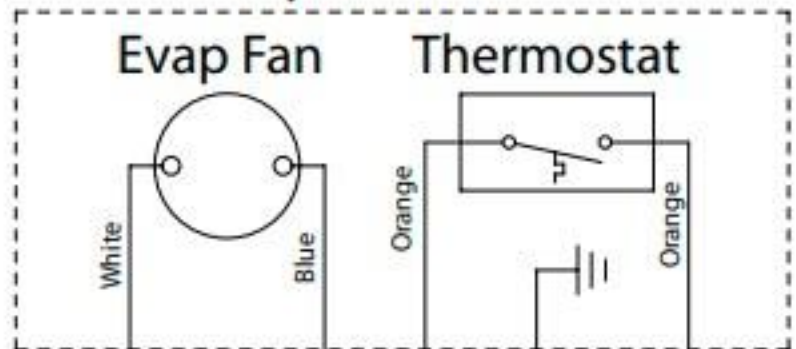

Evap Section

Defrost Timer

Condensing Unit

Main Power
120 VAC 60 HZ

1 PH

Optional:
220 VAC 50 HZ
1 PH

Evap Section

Defrost Timer