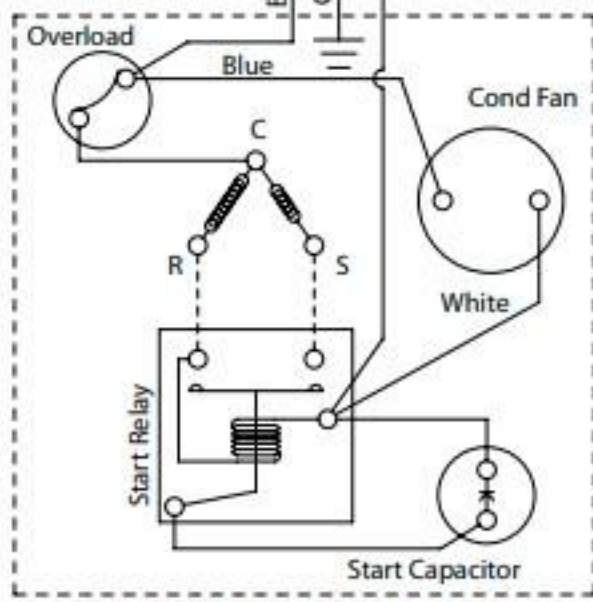

Evap Section

Defrost Timer

Condensing Unit

Main Power
120 VAC 60 HZ

1 PH

Optional:
220 VAC 50 HZ
1 PH

Evap Section

Defrost Timer

Thermostat

Junction Box

Main Power
120 VAC 60HZ
1 PH

Optional:
220 VAC 50 HZ
1 PH

Condensing Unit