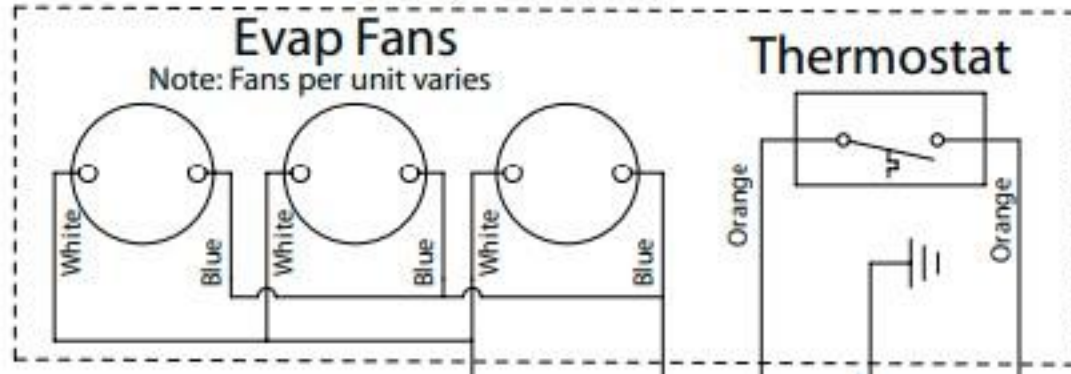

Evap Section

Defrost Timer

Condensing Unit

Main Power
120 VAC 60 HZ

1 PH

Optional:
220 VAC 50 HZ
1 PH

Evap Section

Defrost Timer