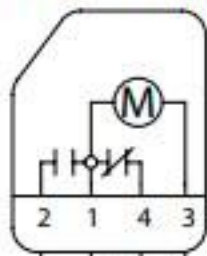

Evap Section

Defrost Timer

Condensing Unit

Main Power
120 VAC 60 HZ

1 PH

Optional:
220 VAC 50 HZ
1 PH

Evap Section

Defrost Timer