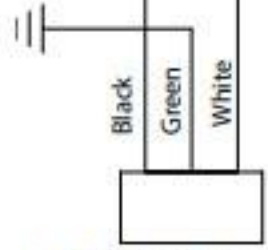

Main Power
120 VAC 60HZ
1 PH

Optional:
220 VAC 50 HZ
1 PH