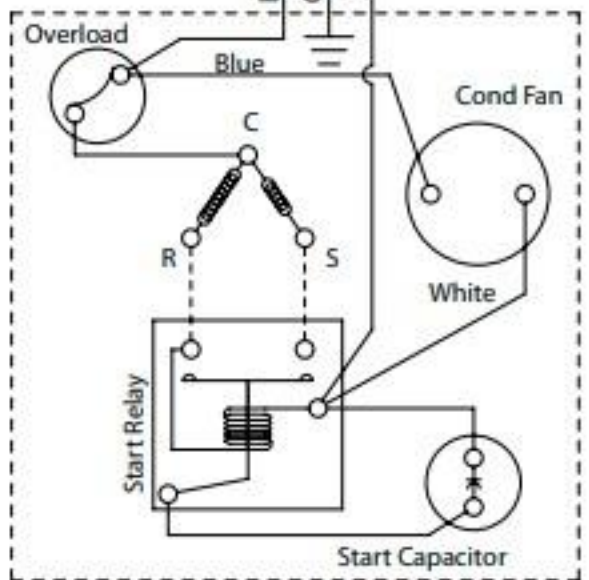

Thermostat

Junction Box

Main Power
120 VAC 60HZ
1 PH

Optional:
220 VAC 50 HZ
1 PH

Condensing Unit