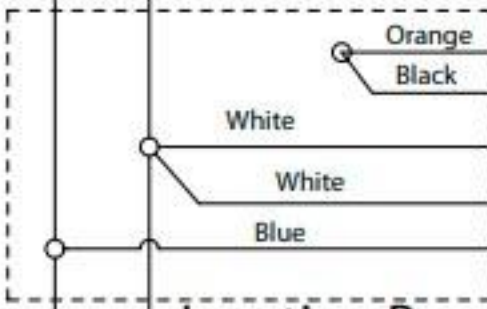

Evap Section

Defrost Timer

Condensing Unit

Main Power
120 VAC 60 HZ

1 PH

Optional:
220 VAC 50 HZ
1 PH

Evap Section

Defrost Timer