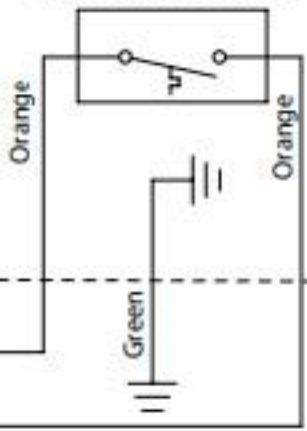

Thermostat

Junction Box