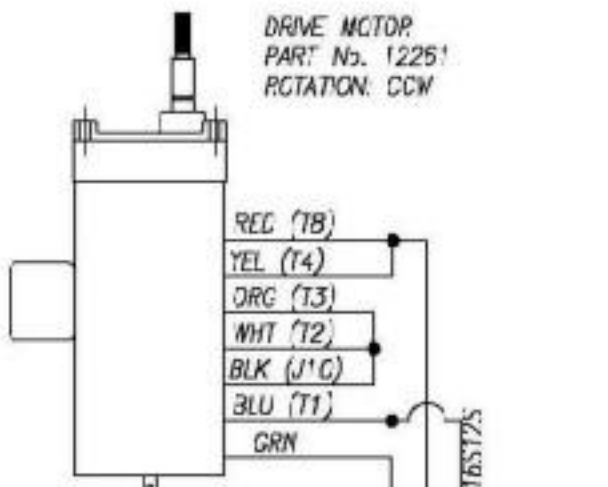

DOOR SAFETY SWITCH
PART NO. 12116

DRIVE MOTOR
PART No. 12261
ROTATION: CCW

DOGR SAFETY SWITCH
PART NO. 12116

DRIVE MOTOR
PART No. 12251
ROTATION: CCW

RESET SWITCH
PART No. 12316

SWITCH, SPST ROCKER TYPE
PART NO 12115

HARNESS DOGR SWITCH
PART NO. 12131

CABLE
Black Strip
White Flag

LEAD-IN CORD ASSEMBLY
PART No. 42369

BROWN Flag
BLUE Strip
Green Eye