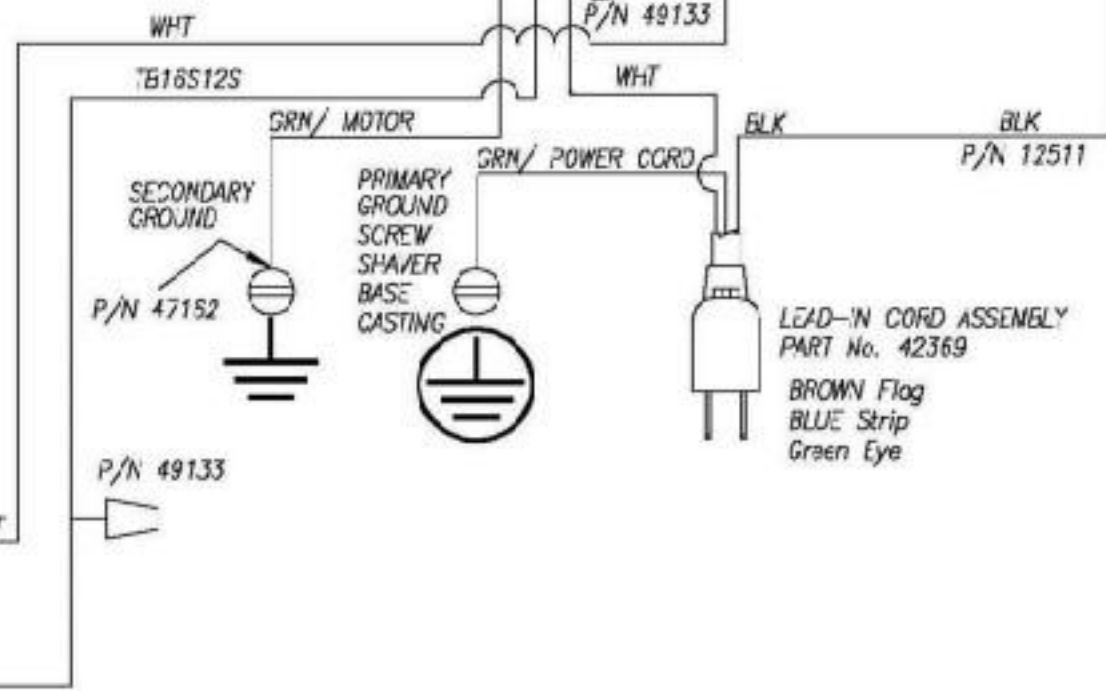

DOOR SAFETY SWITCH
PART NO. 12116

DRIVE MOTOR
PART No. 12261
ROTATION: CCW

DOGR SAFETY SWITCH
PART NO. 12116

DRIVE MOTOR
PART No. 12251
ROTATION: CCW

RESET SWITCH
PART No. 12316

SWITCH, SPST ROCKER TYPE
PART NO 12115

HARNESS DOGR SWITCH
PART NO. 12131

CABLE
Black Strip
White Flag

LEAD-IN CORD ASSEMBLY
PART No. 42369

BROWN Flag
BLUE Strip
Green Eye