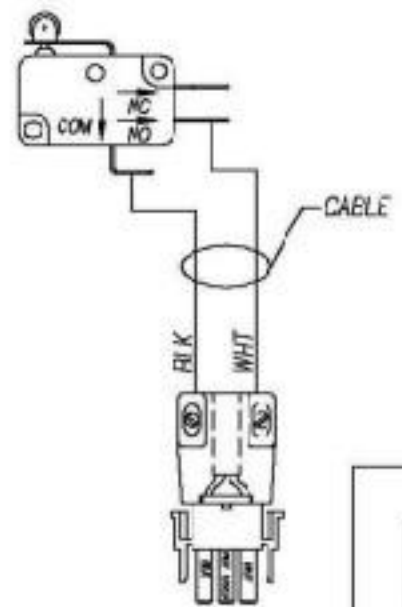

DOOR SAFETY SWITCH
PART NO. 12116

DRIVE MOTOR
PART No. 12261
ROTATION: CCW

DOGR SAFETY SWITCH
PART NO. 12116

DRIVE MOTOR
PART No. 12251
ROTATION: CCW

RESET SWITCH
PART No. 12316

SWITCH, SPST ROCKER TYPE
PART NO 12115

HARNESS DOGR SWITCH
PART NO. 12131

CABLE
Black Strip
White Flag

LEAD-IN CORD ASSEMBLY
PART No. 42369

BROWN Flag
BLUE Strip
Green Eye