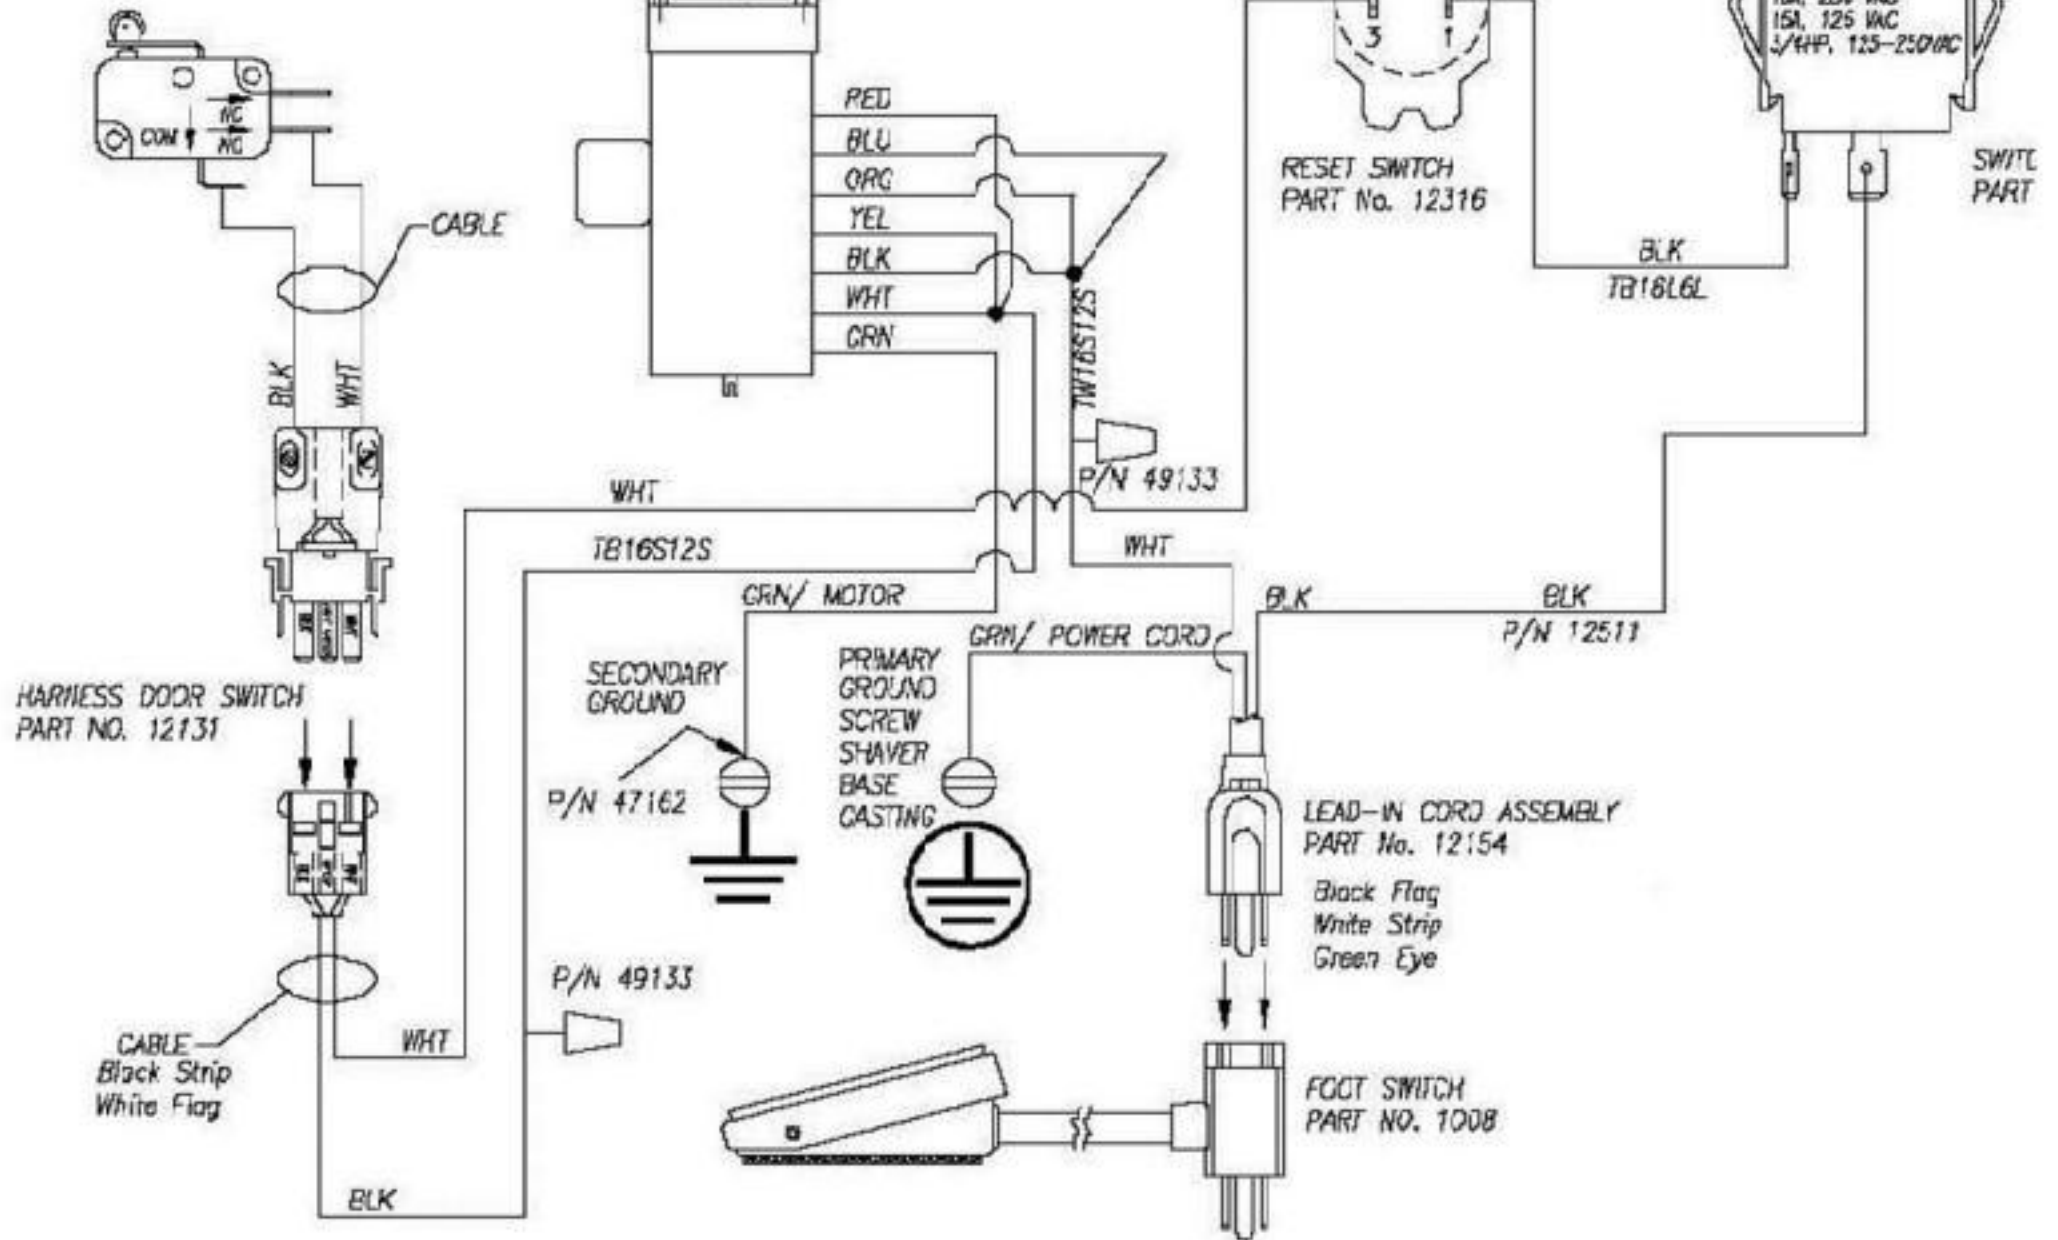

DOOR SAFETY SWITCH
PART NO. 12116

DRIVE MOTOR
PART No. 12261
ROTATION: CCW

DOGR SAFETY SWITCH
PART NO. 12116

DRIVE MOTOR
PART No. 12251
ROTATION: CCW

RESET SWITCH
PART No. 12316

SWITCH, SPST ROCKER TYPE
PART NO 12115

HARNESS DOGR SWITCH
PART NO. 12131

CABLE
Black Strip
White Flag

LEAD-IN CORD ASSEMBLY
PART No. 42369

BROWN Flag
BLUE Strip
Green Eye