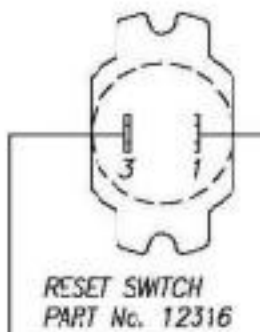

DOOR SAFETY SWITCH
PART NO. 12116

DRIVE MOTOR
PART No. 12261
ROTATION: CCW

DOGR SAFETY SWITCH
PART NO. 12116

DRIVE MOTOR
PART No. 12251
ROTATION: CCW

RESET SWITCH
PART No. 12316

SWITCH, SPST ROCKER TYPE
PART NO 12115

HARNESS DOGR SWITCH
PART NO. 12131

CABLE
Black Strip
White Flag

LEAD-IN CORD ASSEMBLY
PART No. 42369

BROWN Flag
BLUE Strip
Green Eye