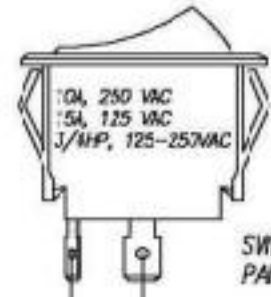

DOOR SAFETY SWITCH
PART NO. 12116

DRIVE MOTOR
PART No. 12261
ROTATION: CCW

DOGR SAFETY SWITCH
PART NO. 12116

DRIVE MOTOR
PART No. 12251
ROTATION: CCW

RESET SWITCH
PART No. 12316

SWITCH, SPST ROCKER TYPE
PART NO 12115

HARNESS DOGR SWITCH
PART NO. 12131

CABLE
Black Strip
White Flag

LEAD-IN CORD ASSEMBLY
PART No. 42369

BROWN Flag
BLUE Strip
Green Eye