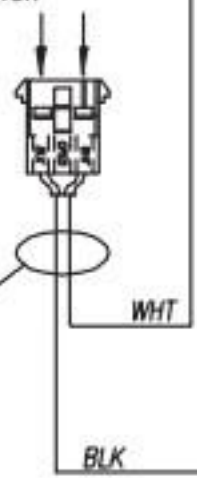

DOOR SAFETY SWITCH  
PART NO. 12116

DRIVE MOTOR  
PART No. 12194

SWITCH, SPST ROCKER TYPE  
PART NO 12115

HARNESS DOOR SWITCH  
PART NO. 12131

CABLE  
Black Strip  
White Flag

LEAD-IN CORD ASSEMBLY  
PART No. 12154  
Black Flag  
White Strip  
Green Eye

OPTIONAL  
FOOT SWITCH  
PART NO. 1008