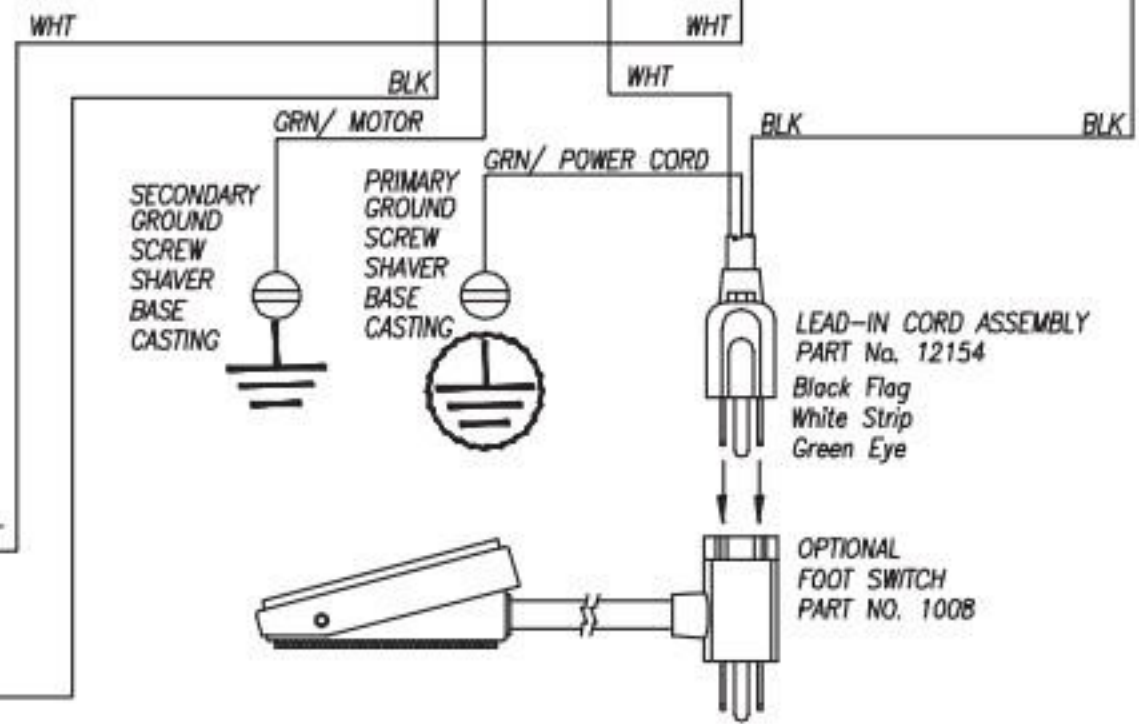

DOOR SAFETY SWITCH  
PART NO. 12116

DRIVE MOTOR  
PART No. 12194

SWITCH, SPST ROCKER TYPE  
PART NO 12115

HARNESS DOOR SWITCH  
PART NO. 12131

CABLE  
Black Strip  
White Flag

LEAD-IN CORD ASSEMBLY  
PART No. 12154  
Black Flag  
White Strip  
Green Eye

OPTIONAL  
FOOT SWITCH  
PART NO. 1008