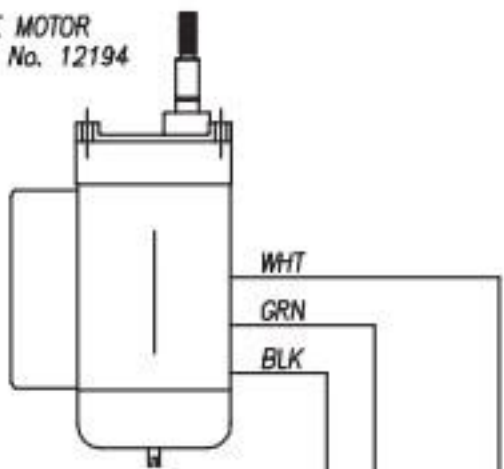

DOOR SAFETY SWITCH  
PART NO. 12116

DRIVE MOTOR  
PART No. 12194

SWITCH, SPST ROCKER TYPE  
PART NO 12115

HARNESS DOOR SWITCH  
PART NO. 12131

CABLE  
Black Strip  
White Flag

LEAD-IN CORD ASSEMBLY  
PART No. 12154  
Black Flag  
White Strip  
Green Eye

OPTIONAL  
FOOT SWITCH  
PART NO. 1008