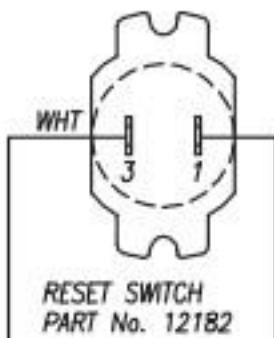

DOOR SAFETY SWITCH  
PART NO. 12116

DRIVE MOTOR  
PART No. 12194

SWITCH, SPST ROCKER TYPE  
PART NO 12115

HARNESS DOOR SWITCH  
PART NO. 12131

CABLE  
Black Strip  
White Flag

LEAD-IN CORD ASSEMBLY  
PART No. 12154  
Black Flag  
White Strip  
Green Eye

OPTIONAL  
FOOT SWITCH  
PART NO. 1008