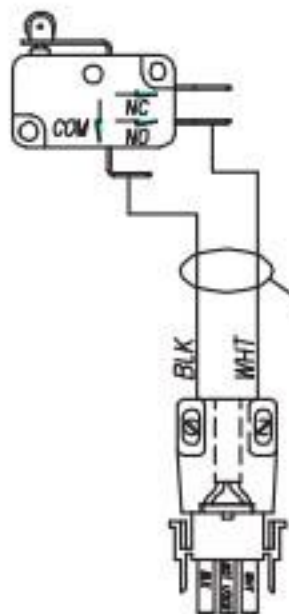

DOOR SAFETY SWITCH  
PART NO. 12116

DRIVE MOTOR  
PART No. 12194

SWITCH, SPST ROCKER TYPE  
PART NO 12115

HARNESS DOOR SWITCH  
PART NO. 12131

CABLE  
Black Strip  
White Flag

LEAD-IN CORD ASSEMBLY  
PART No. 12154  
Black Flag  
White Strip  
Green Eye

OPTIONAL  
FOOT SWITCH  
PART NO. 1008