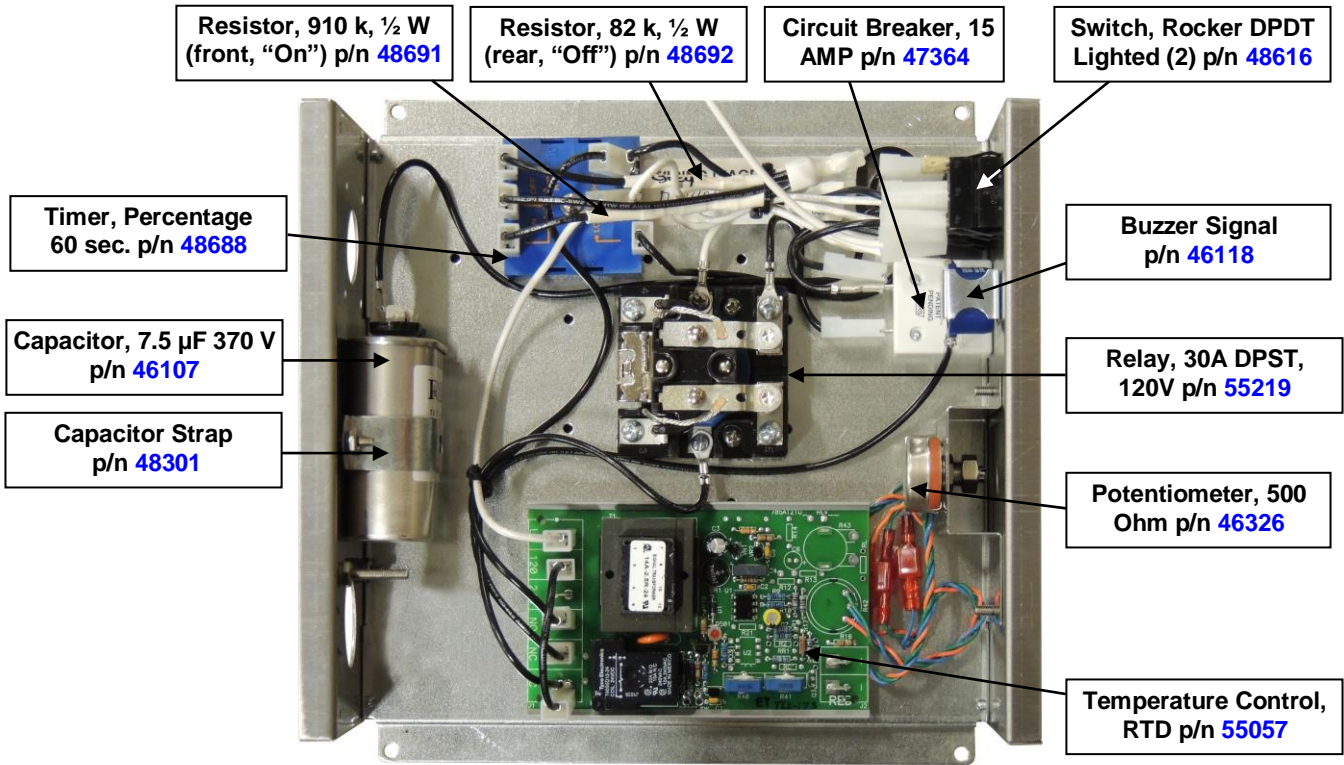

Pralinator System Controller – For Models 2180EL(ER) and 2181EL(ER)

Pralinator System Controller – For Models 2180EL(ER) and 2181EL(ER)

Pralinator System Controller – For Models 2180EL(ER) and 2181EL(ER)