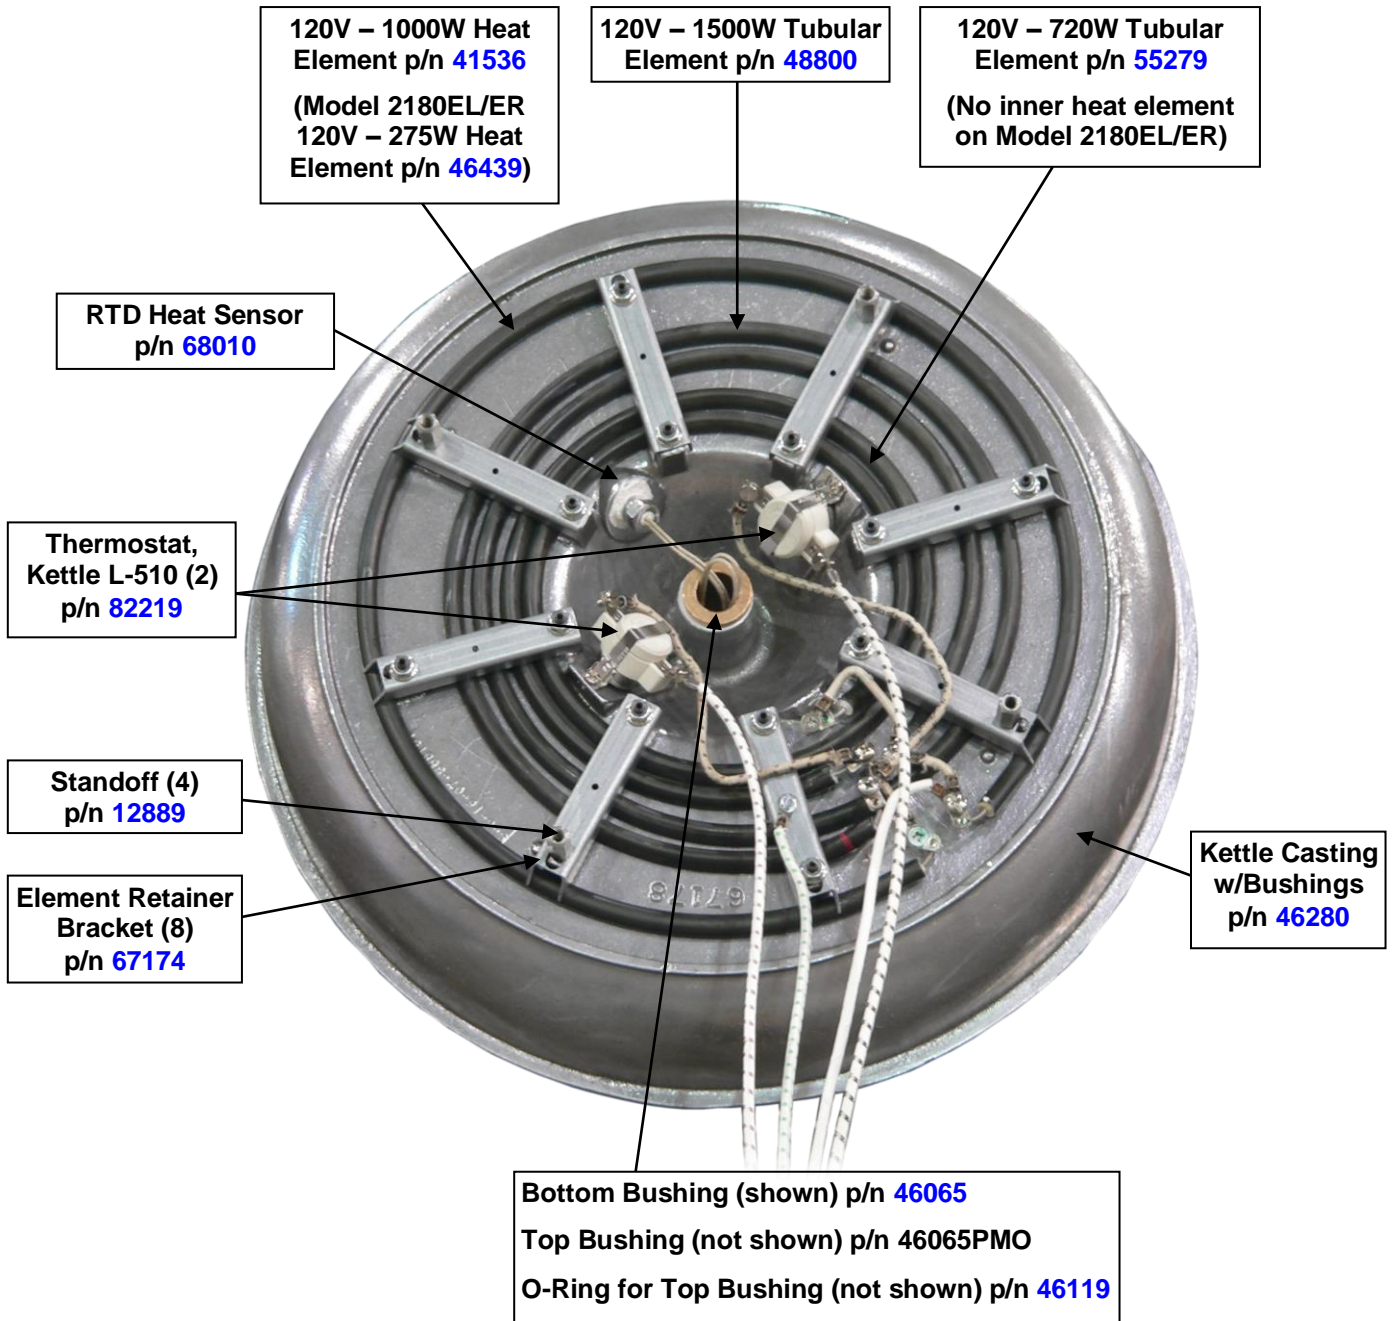

Kettle Bottom

**Model 2181EL/ER Shown
(Model 2180EL/ER only has 2 Elements)**