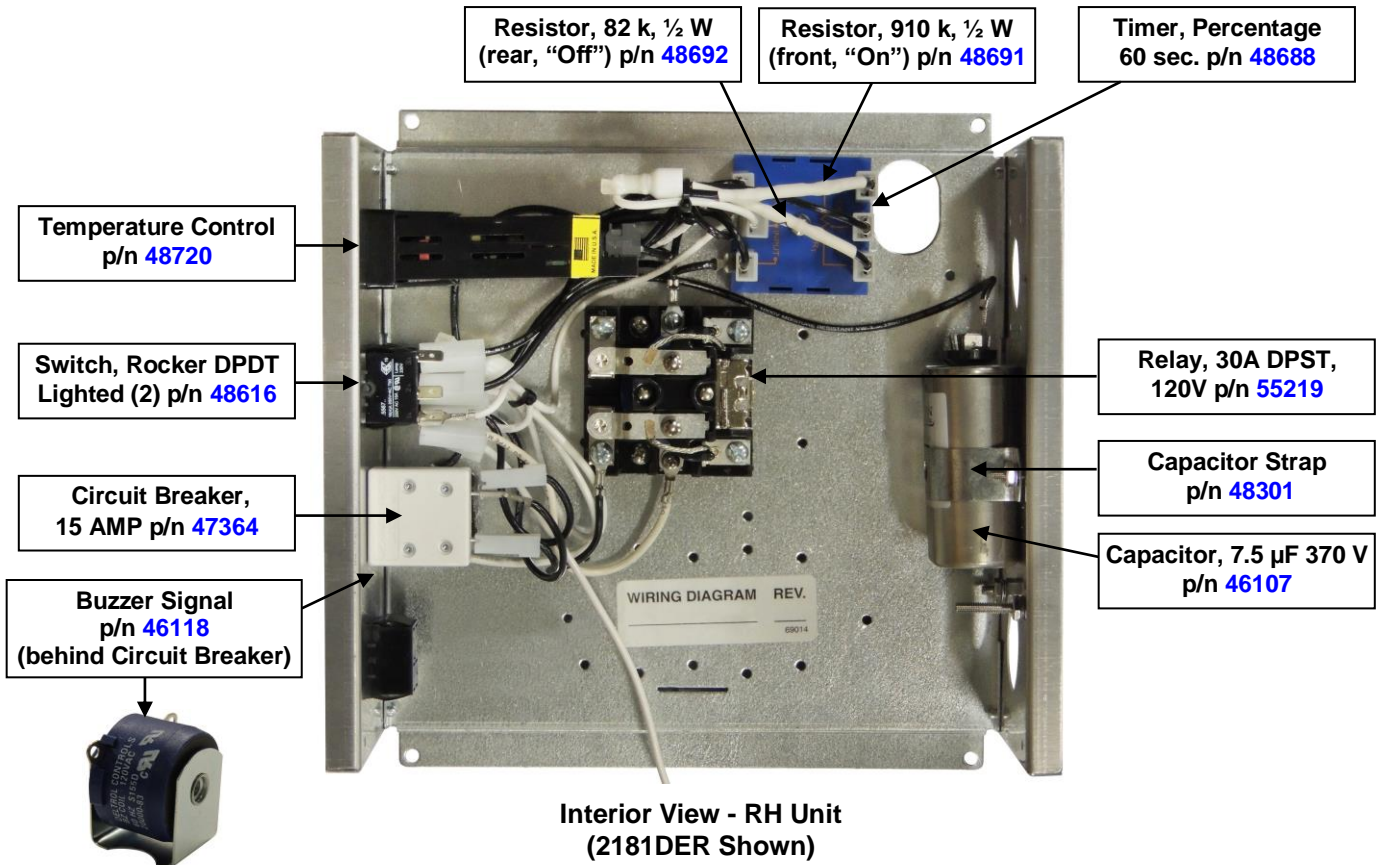

Pralinator Digital System Controller - For Models 2181DEL, 2181DER

Pralinator Digital System Controller - For Models 2181DEL, 2181DER

Kettle—Interior, Mounting, Drive, and Coupling

Kettle—Interior, Mounting, Drive, and Coupling