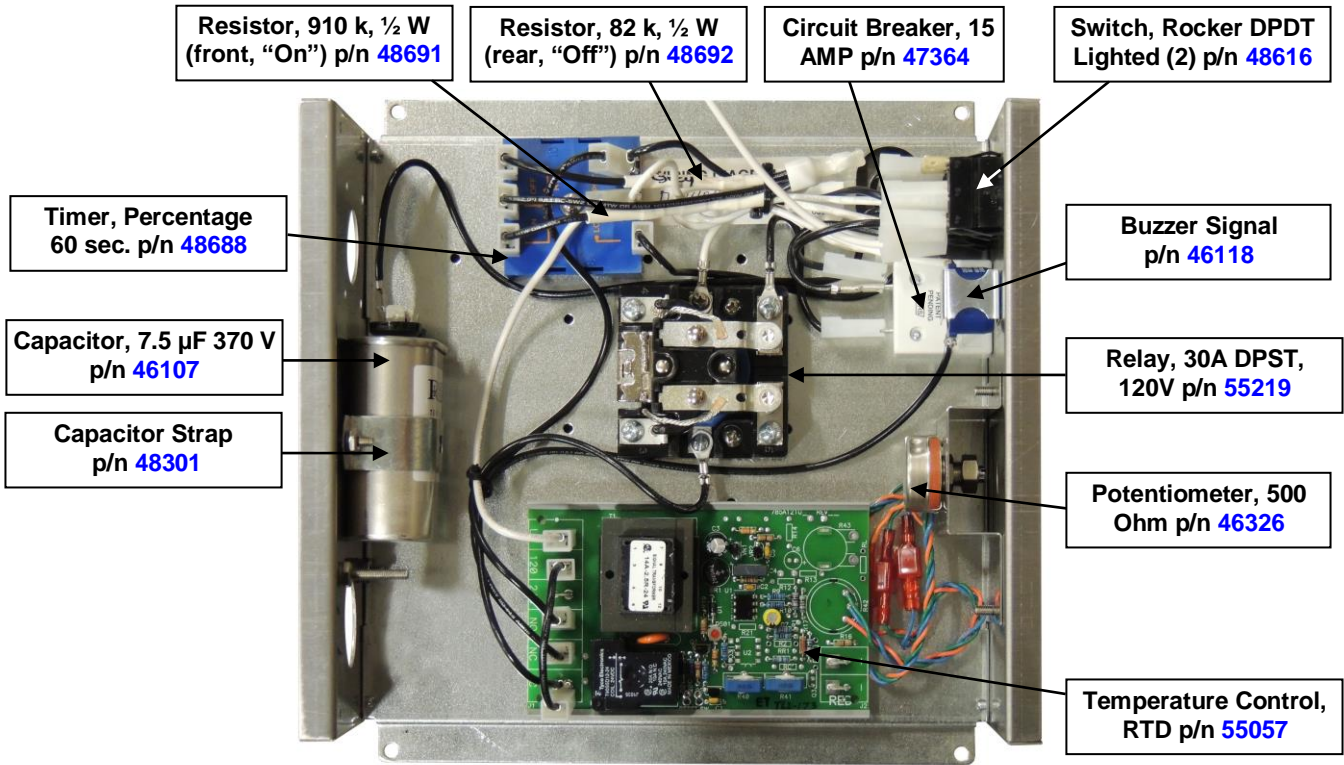

Pralinator System Controller – For Models 2180EL(ER) and 2181EL(ER)

Pralinator System Controller – For Models 2180EL(ER) and 2181EL(ER)

Pralinator System Controller – For Models 2180EL(ER) and 2181EL(ER)

Kettle Bottom

**Model 2181EL/ER Shown
(Model 2180EL/ER only has 2 Elements)**

ORDERING SPARE PARTS

1. Identify the needed part by checking it against the photos, illustrations, and/or the parts list.
2. When ordering, please include part number, part name, and quantity needed.
3. Please include the machine's model name, serial number, and date of manufacture (located on the machine nameplate) with your order.
4. Address all parts orders to: