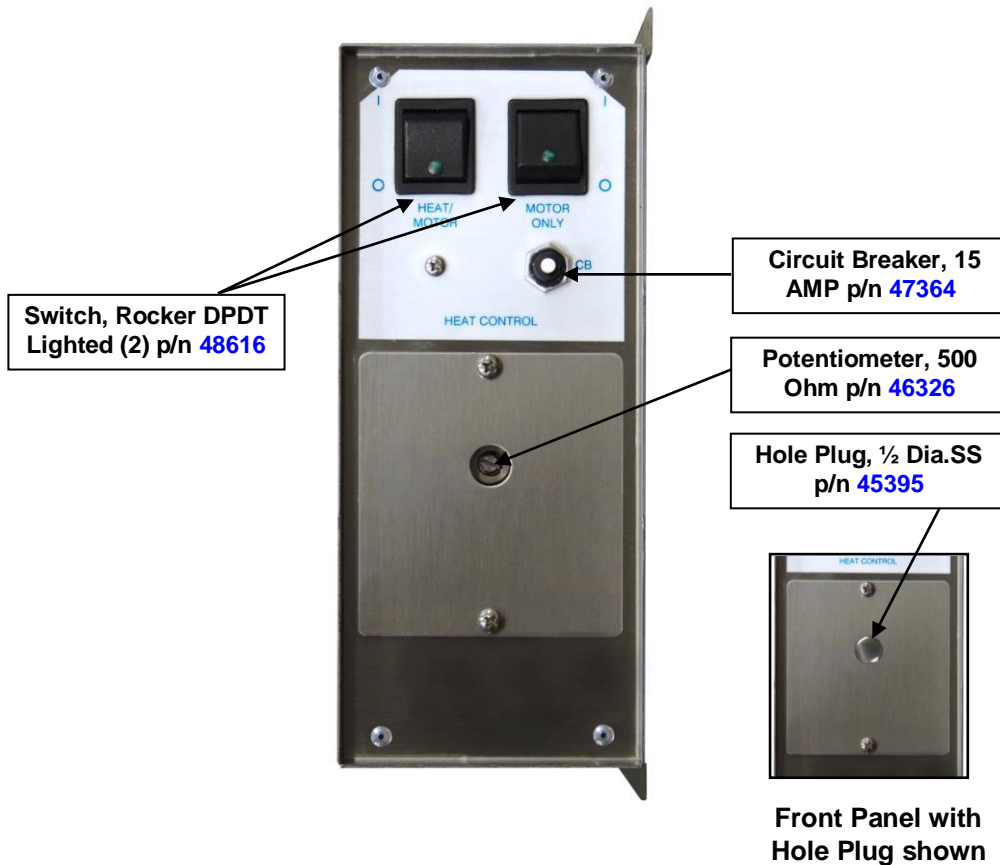

Pralinator System Controller – For Models 2180EL(ER) and 2181EL(ER)

Pralinator System Controller – For Models 2180EL(ER) and 2181EL(ER)

Pralinator System Controller – For Models 2180EL(ER) and 2181EL(ER)