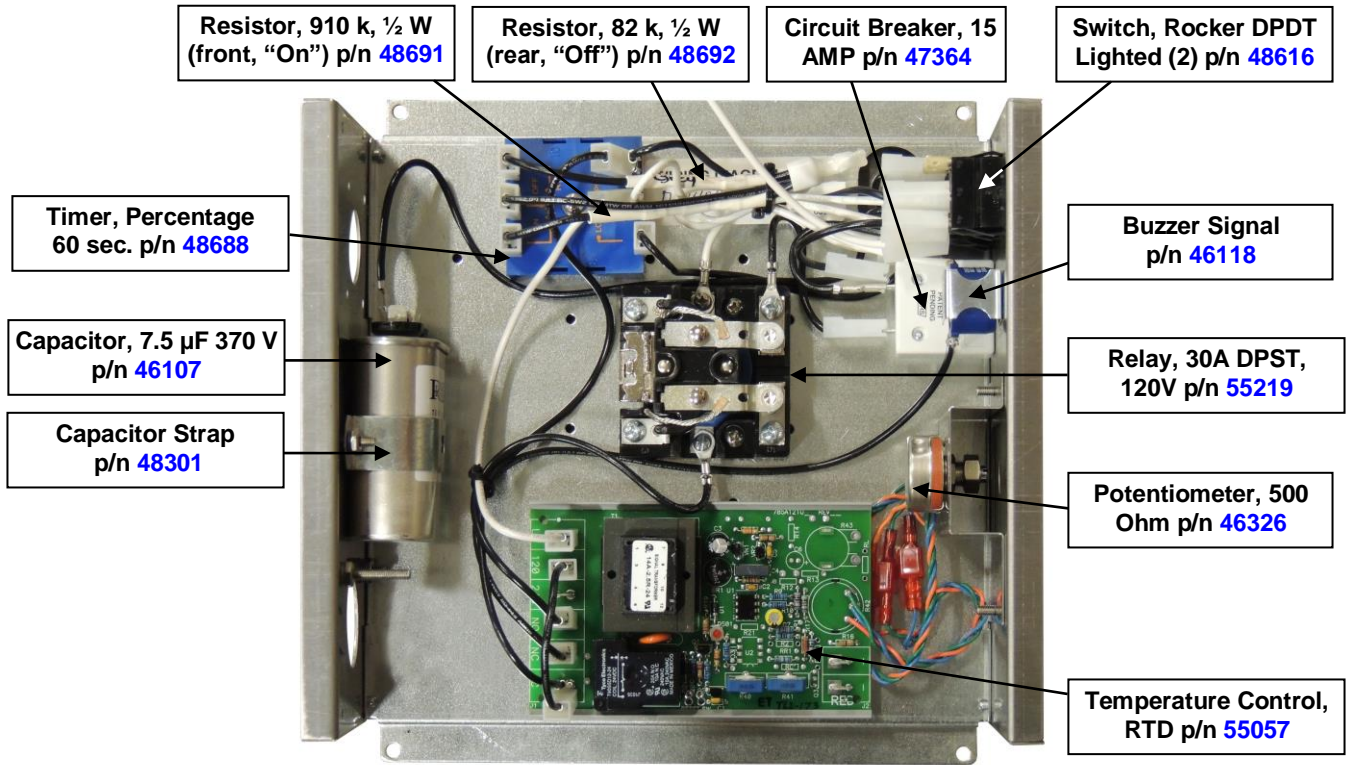

Pralinator System Controller – For Models 2180EL(ER) and 2181EL(ER)

Pralinator System Controller – For Models 2180EL(ER) and 2181EL(ER)

Pralinator System Controller – For Models 2180EL(ER) and 2181EL(ER)

Kettle Bottom

**Model 2181EL/ER Shown
(Model 2180EL/ER only has 2 Elements)**

ORDERING SPARE PARTS

1. Identify the needed part by checking it against the photos, illustrations, and/or the parts list.
2. When ordering, please include part number, part name, and quantity needed.
3. Please include the machine's model name, serial number, and date of manufacture (located on the machine nameplate) with your order.
4. Address all parts orders to: