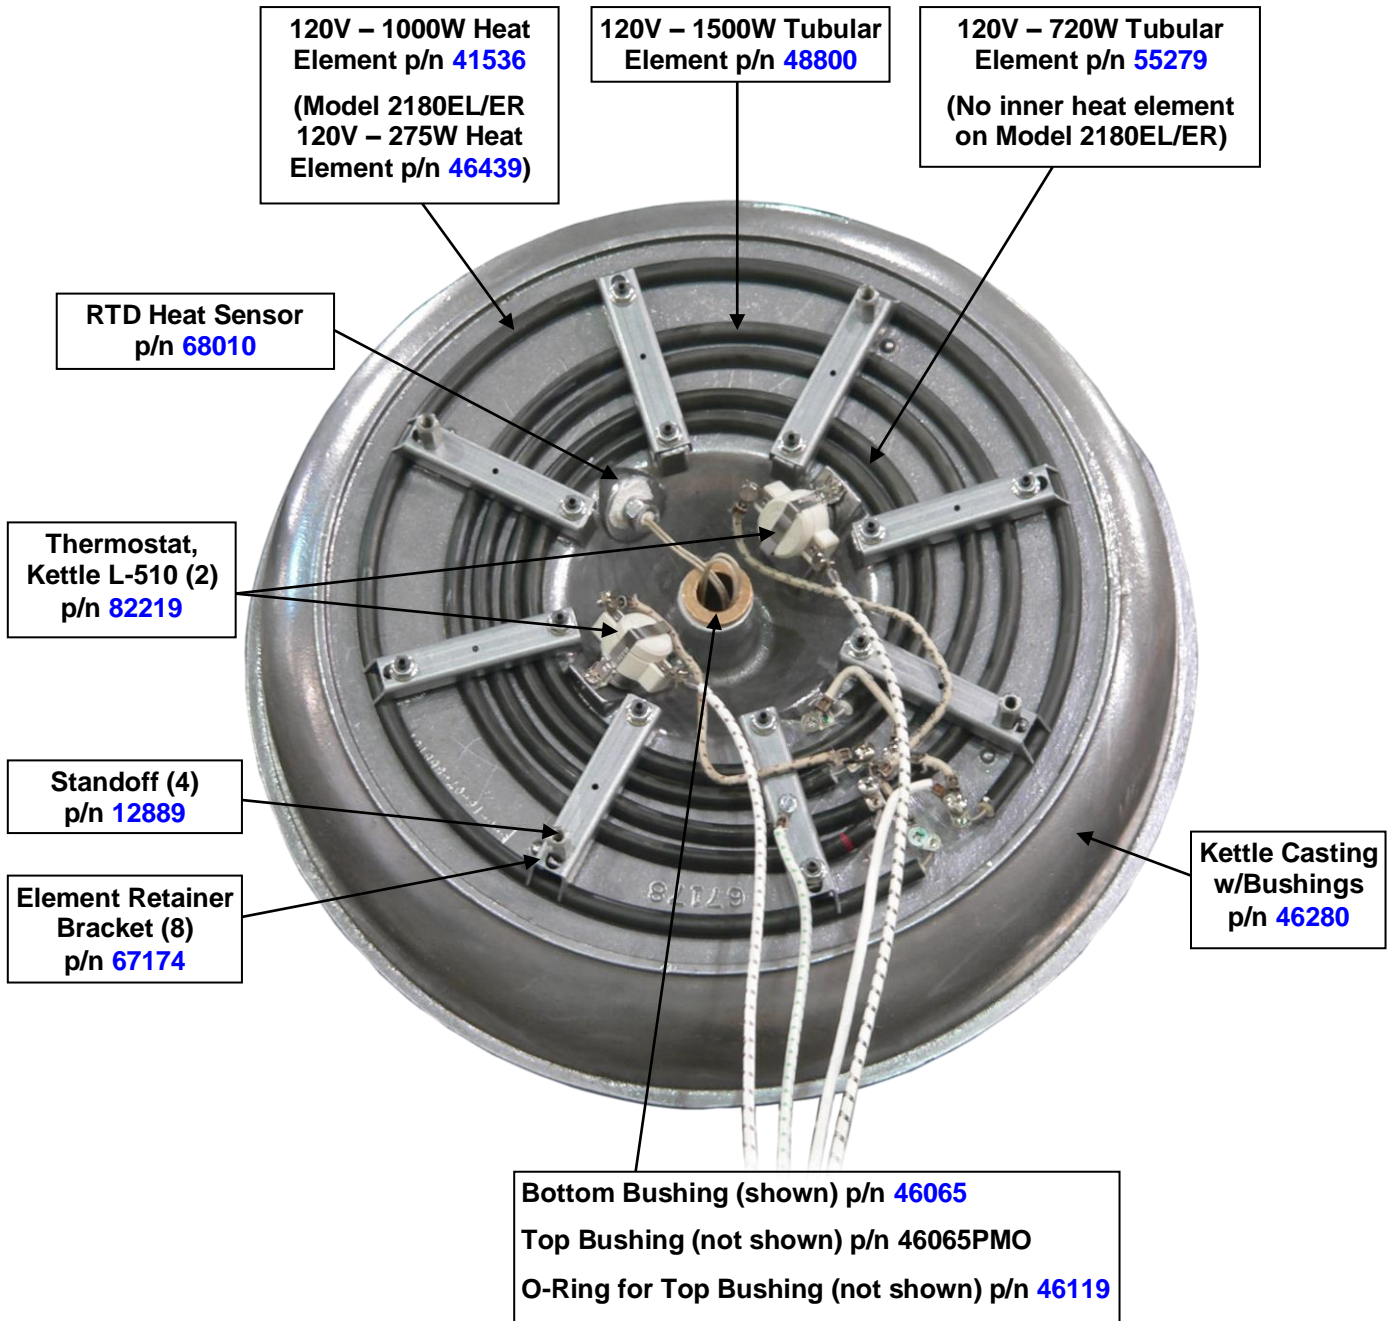

Kettle Bottom

**Model 2181EL/ER Shown
(Model 2180EL/ER only has 2 Elements)**

Kettle Bottom

**Model 2181EL/ER Shown
(Model 2180EL/ER only has 2 Elements)**

Kettle Bottom

**Model 2181EL/ER Shown
(Model 2180EL/ER only has 2 Elements)**