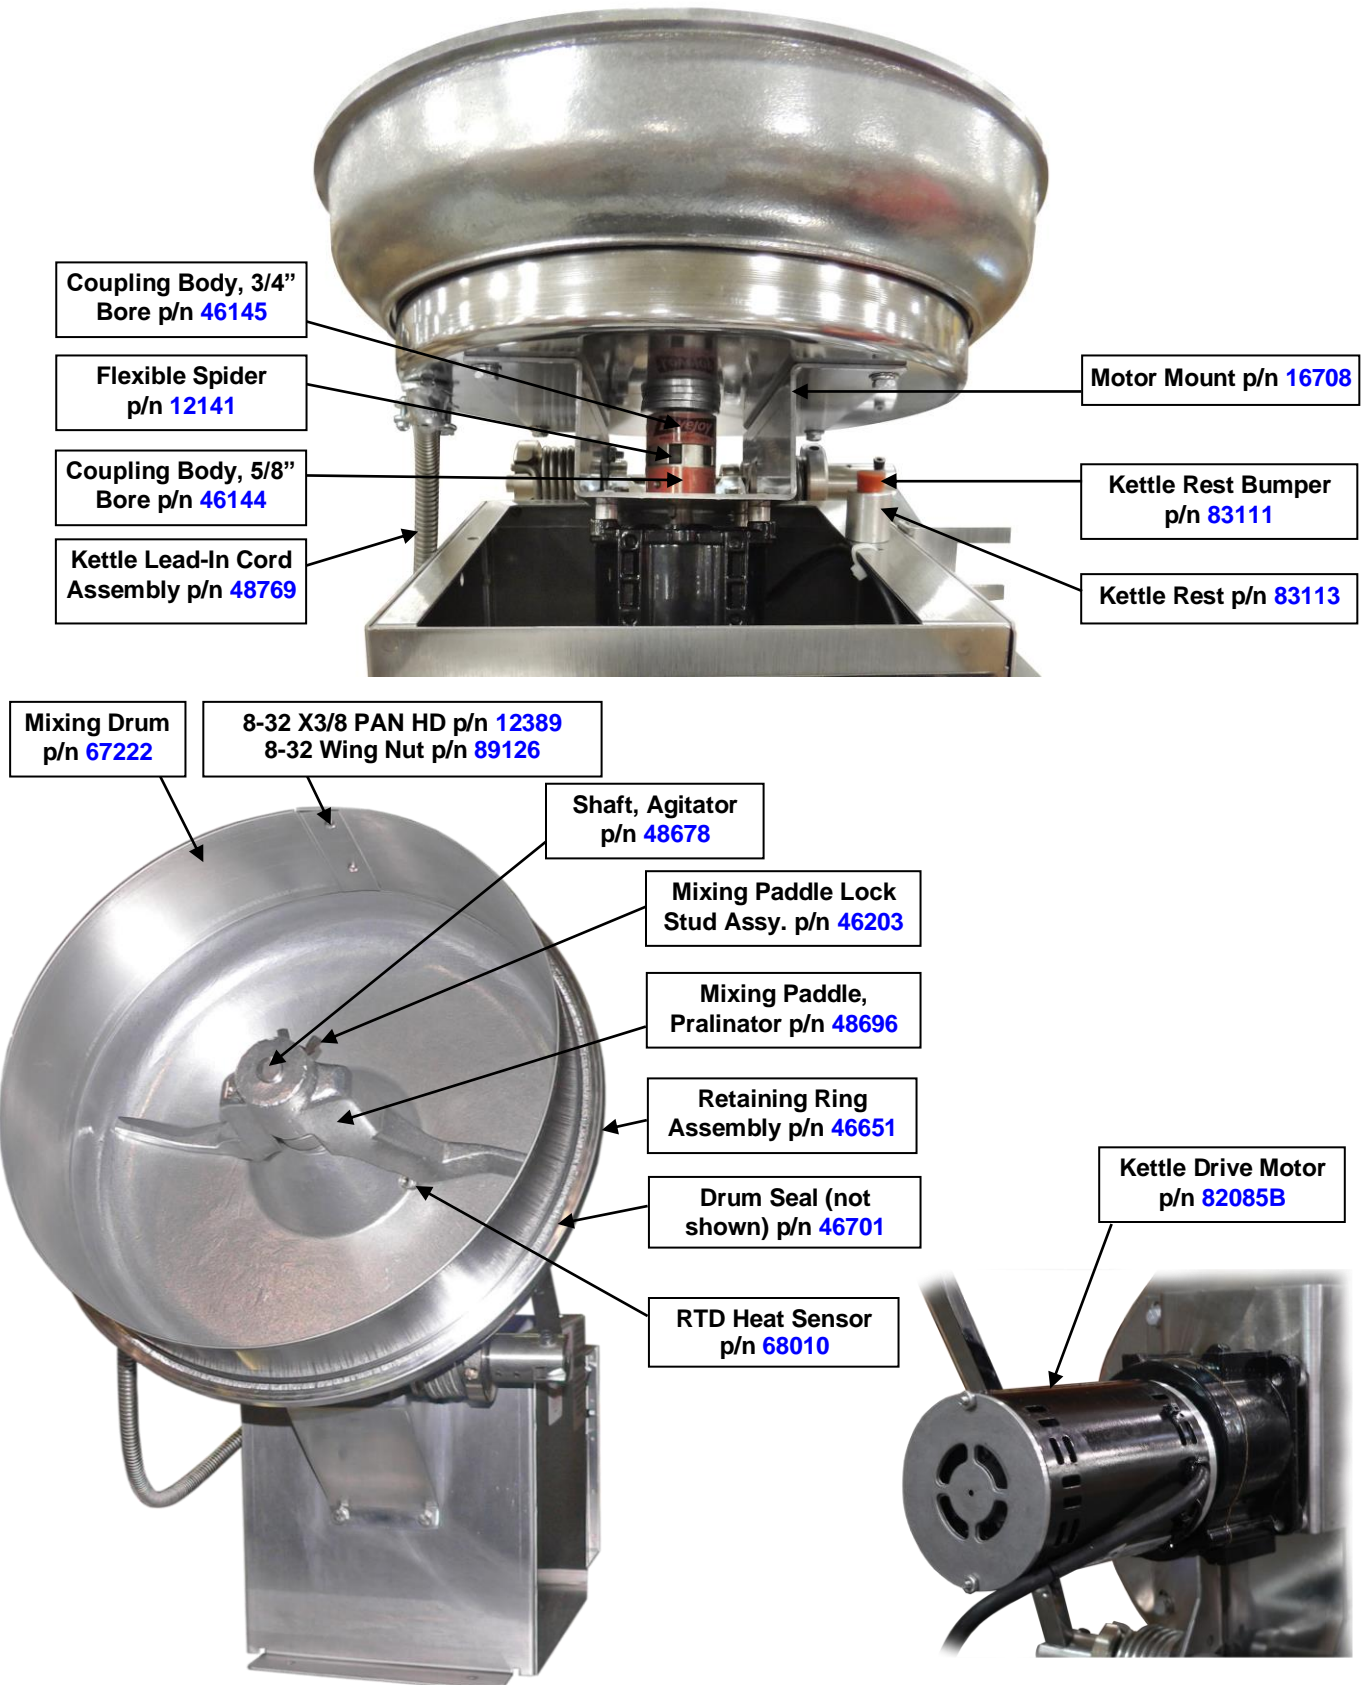

Pralinator Digital System Controller - For Models 2181DEL, 2181DER

Pralinator Digital System Controller - For Models 2181DEL, 2181DER

Kettle—Interior, Mounting, Drive, and Coupling

Kettle—Interior, Mounting, Drive, and Coupling

Kettle—Interior, Mounting, Drive, and Coupling

Kettle—Interior, Mounting, Drive, and Coupling

Kettle—Interior, Mounting, Drive, and Coupling

Kettle—Interior, Mounting, Drive, and Coupling

Kettle—Interior, Mounting, Drive, and Coupling