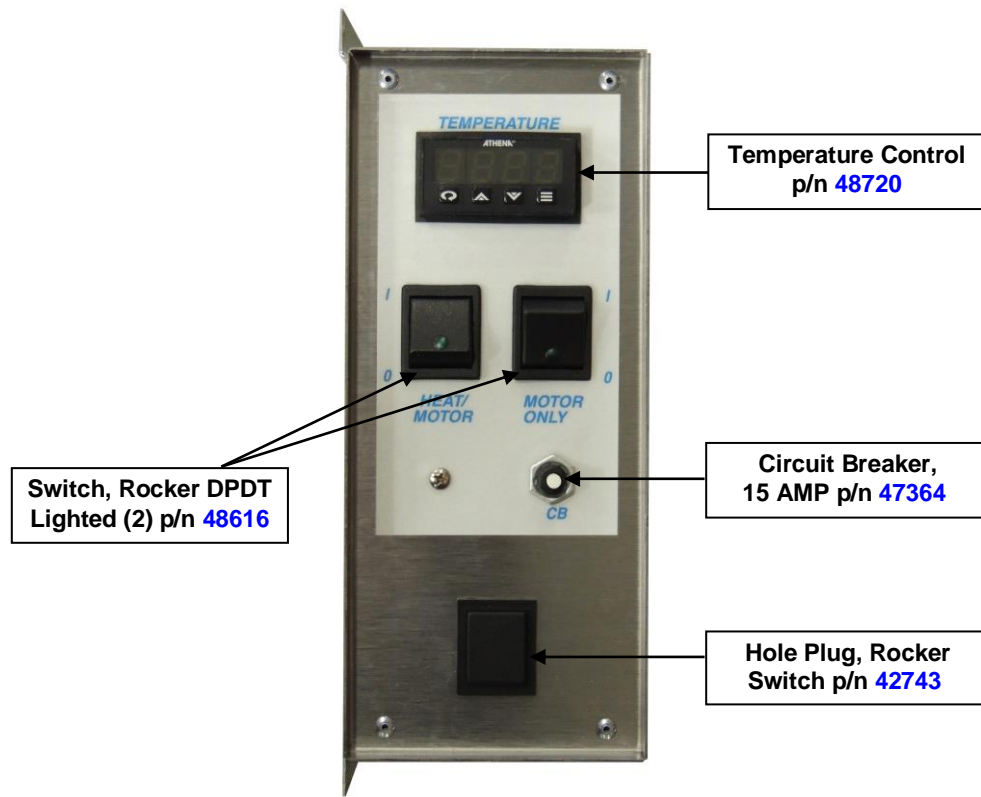

Pralinator Digital System Controller - For Models 2181DEL, 2181DER

Pralinator Digital System Controller - For Models 2181DEL, 2181DER

Kettle—Interior, Mounting, Drive, and Coupling

Kettle—Interior, Mounting, Drive, and Coupling