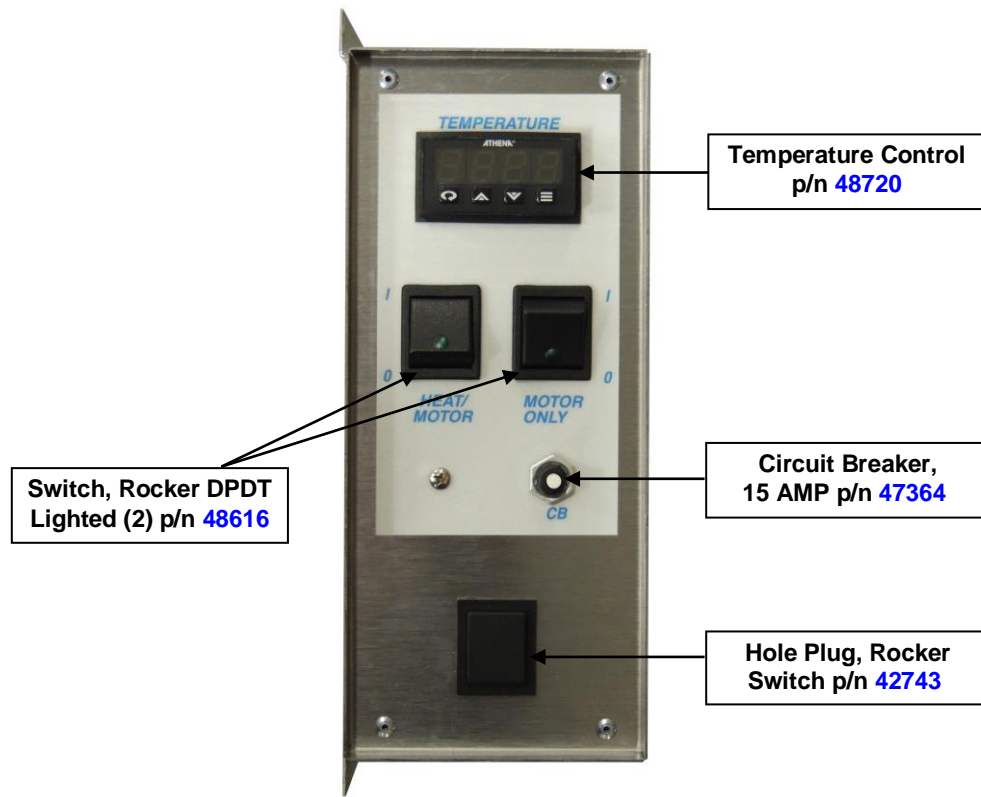

Pralinator Digital System Controller - For Models 2181DEL, 2181DER