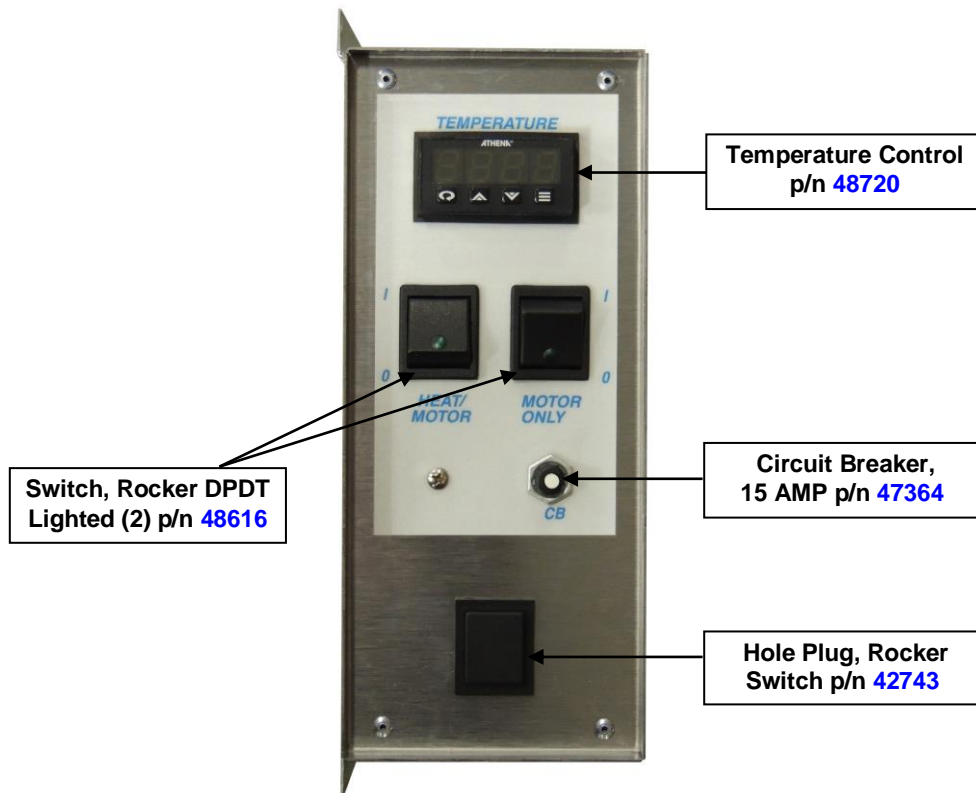

Pralinator Digital System Controller - For Models 2181DEL, 2181DER