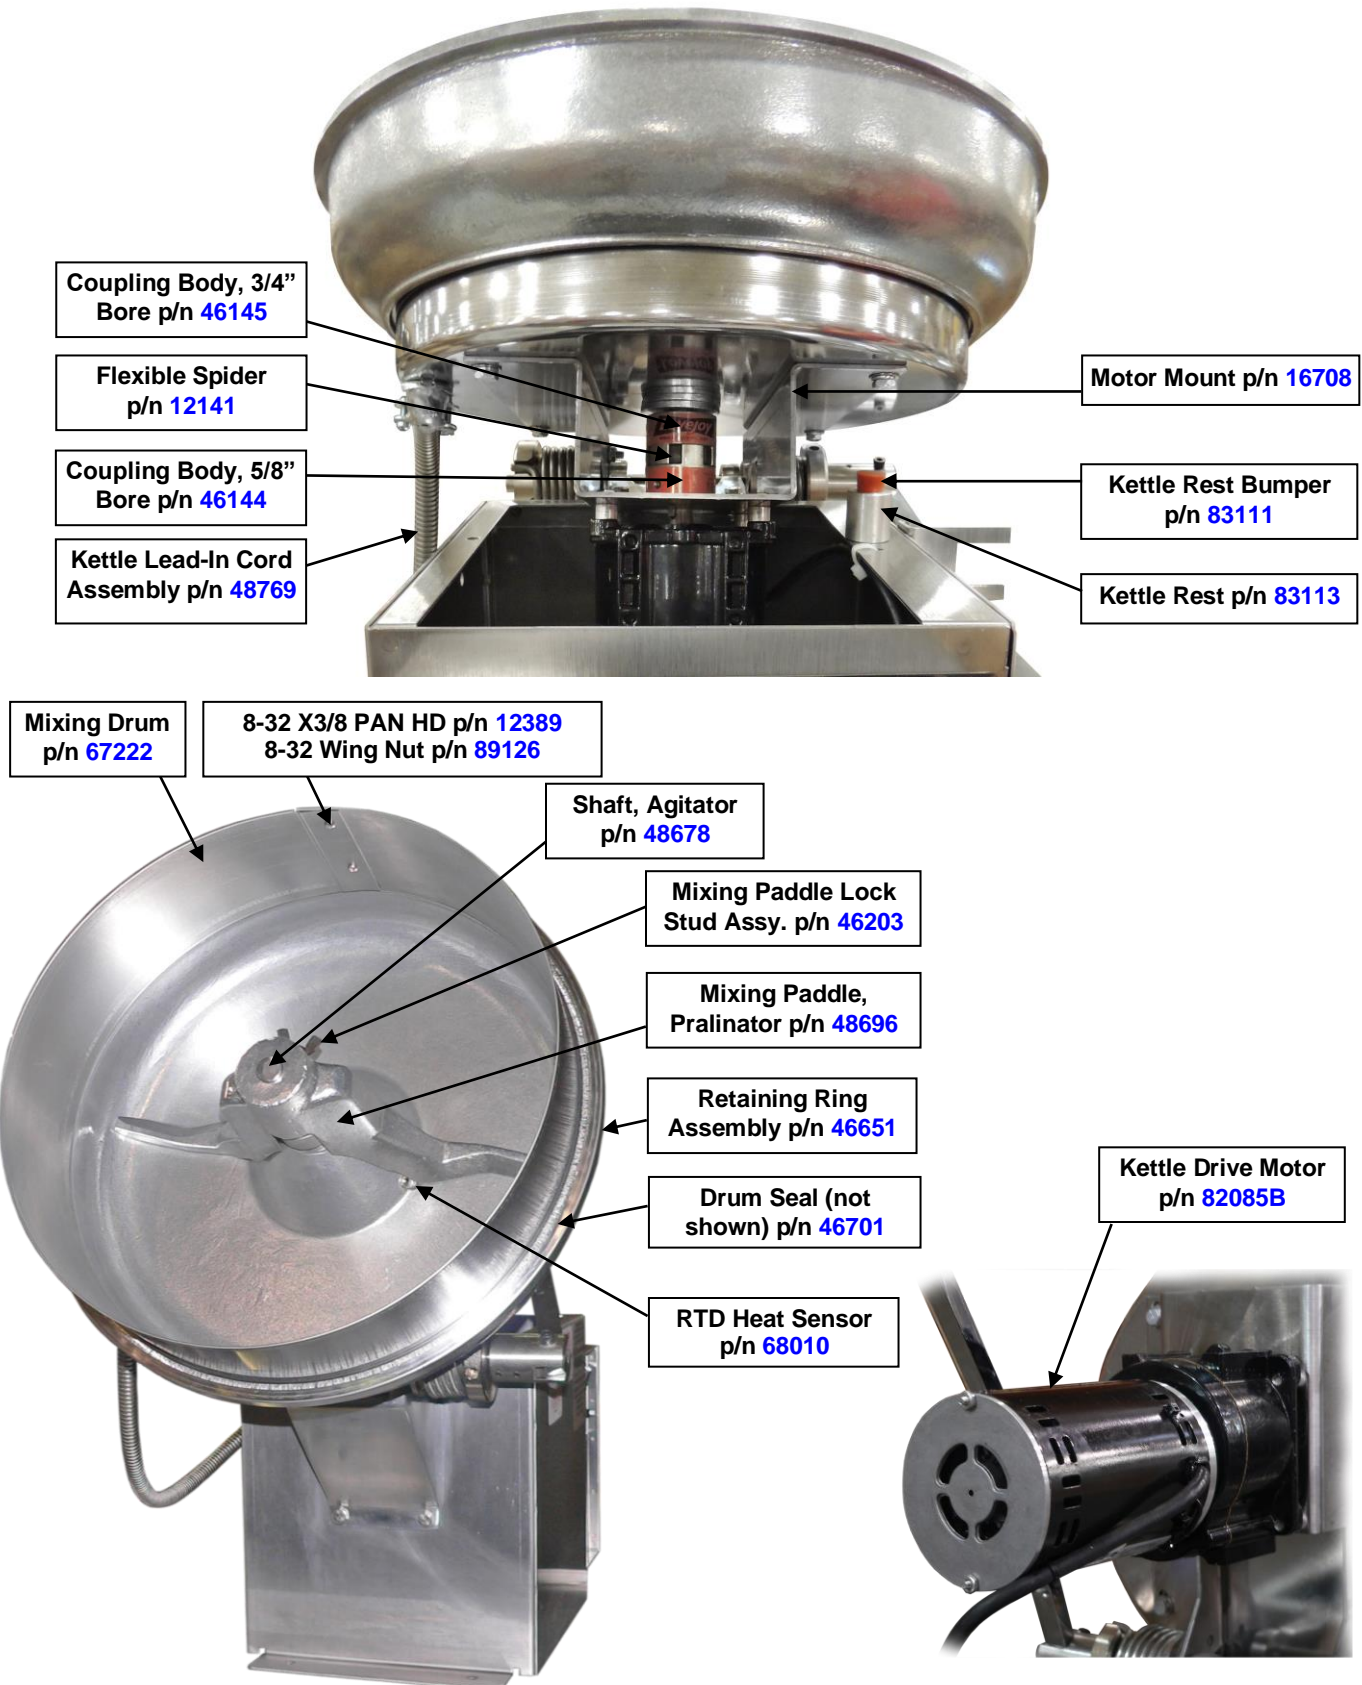

Pralinator Digital System Controller - For Models 2181DEL, 2181DER

Pralinator Digital System Controller - For Models 2181DEL, 2181DER

Kettle—Interior, Mounting, Drive, and Coupling

Kettle—Interior, Mounting, Drive, and Coupling