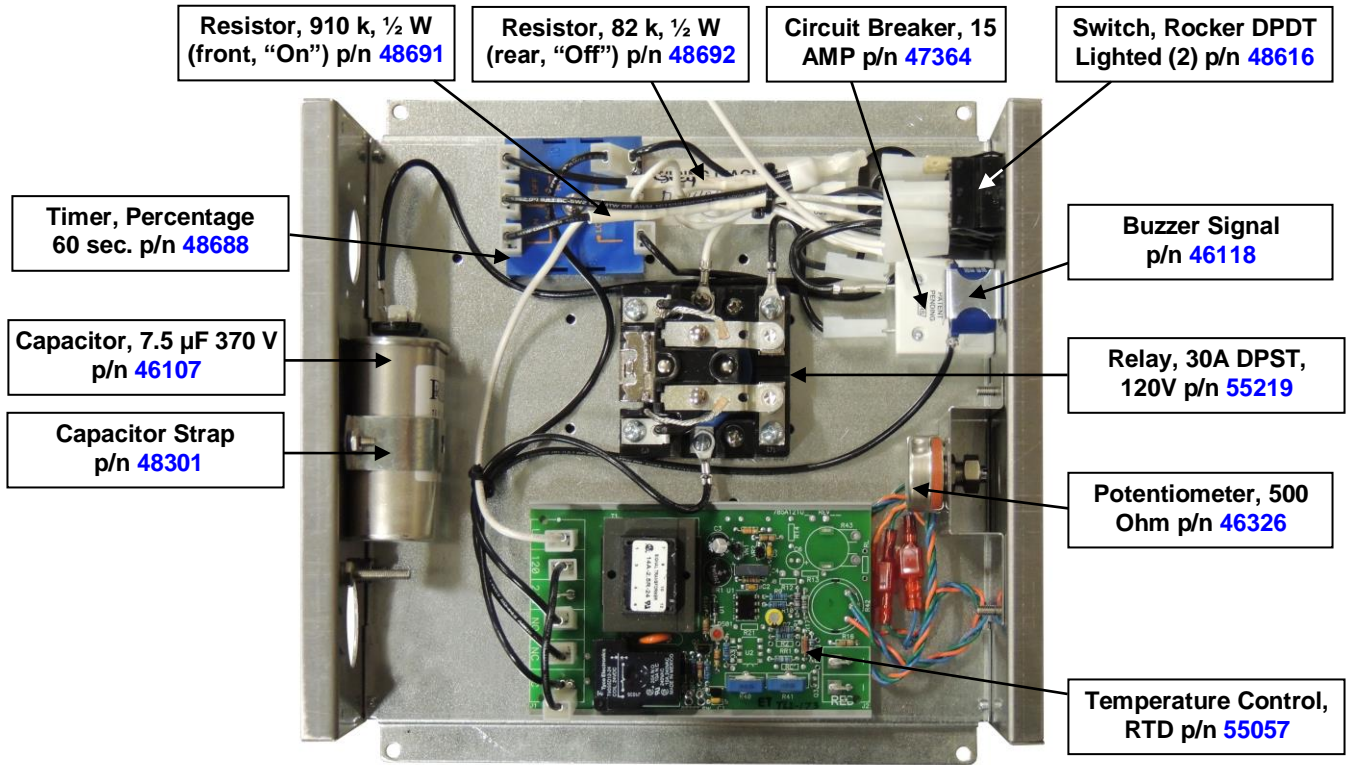

Pralinator System Controller – For Models 2180EL(ER) and 2181EL(ER)

Pralinator System Controller – For Models 2180EL(ER) and 2181EL(ER)

Pralinator System Controller – For Models 2180EL(ER) and 2181EL(ER)