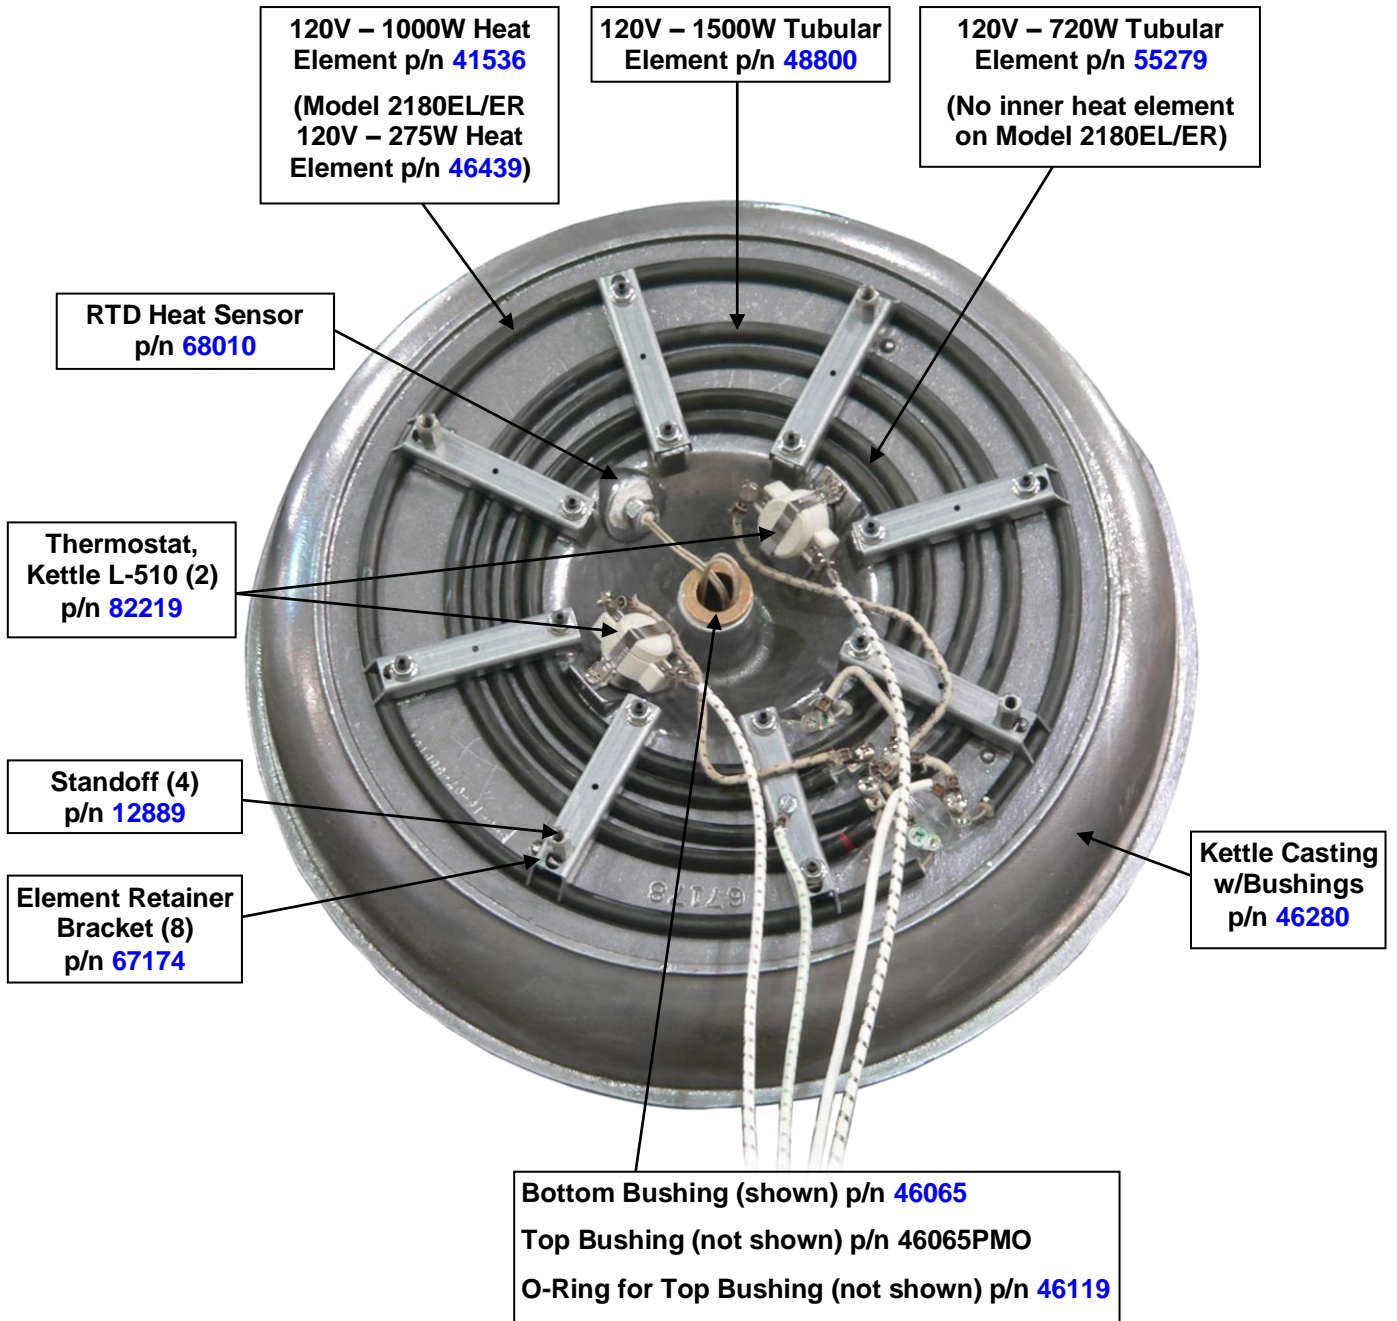

Kettle—Interior, Mounting, Drive, and Coupling (cont.)

Kettle—Interior, Mounting, Drive, and Coupling (cont.)

Kettle—Interior, Mounting, Drive, and Coupling (cont.)

Kettle—Interior, Mounting, Drive, and Coupling (cont.)

Kettle—Interior, Mounting, Drive, and Coupling (cont.)

Kettle—Interior, Mounting, Drive, and Coupling (cont.)

Kettle—Interior, Mounting, Drive, and Coupling (cont.)

Kettle Bottom

**Model 2181EL/ER Shown
(Model 2180EL/ER only has 2 Elements)**