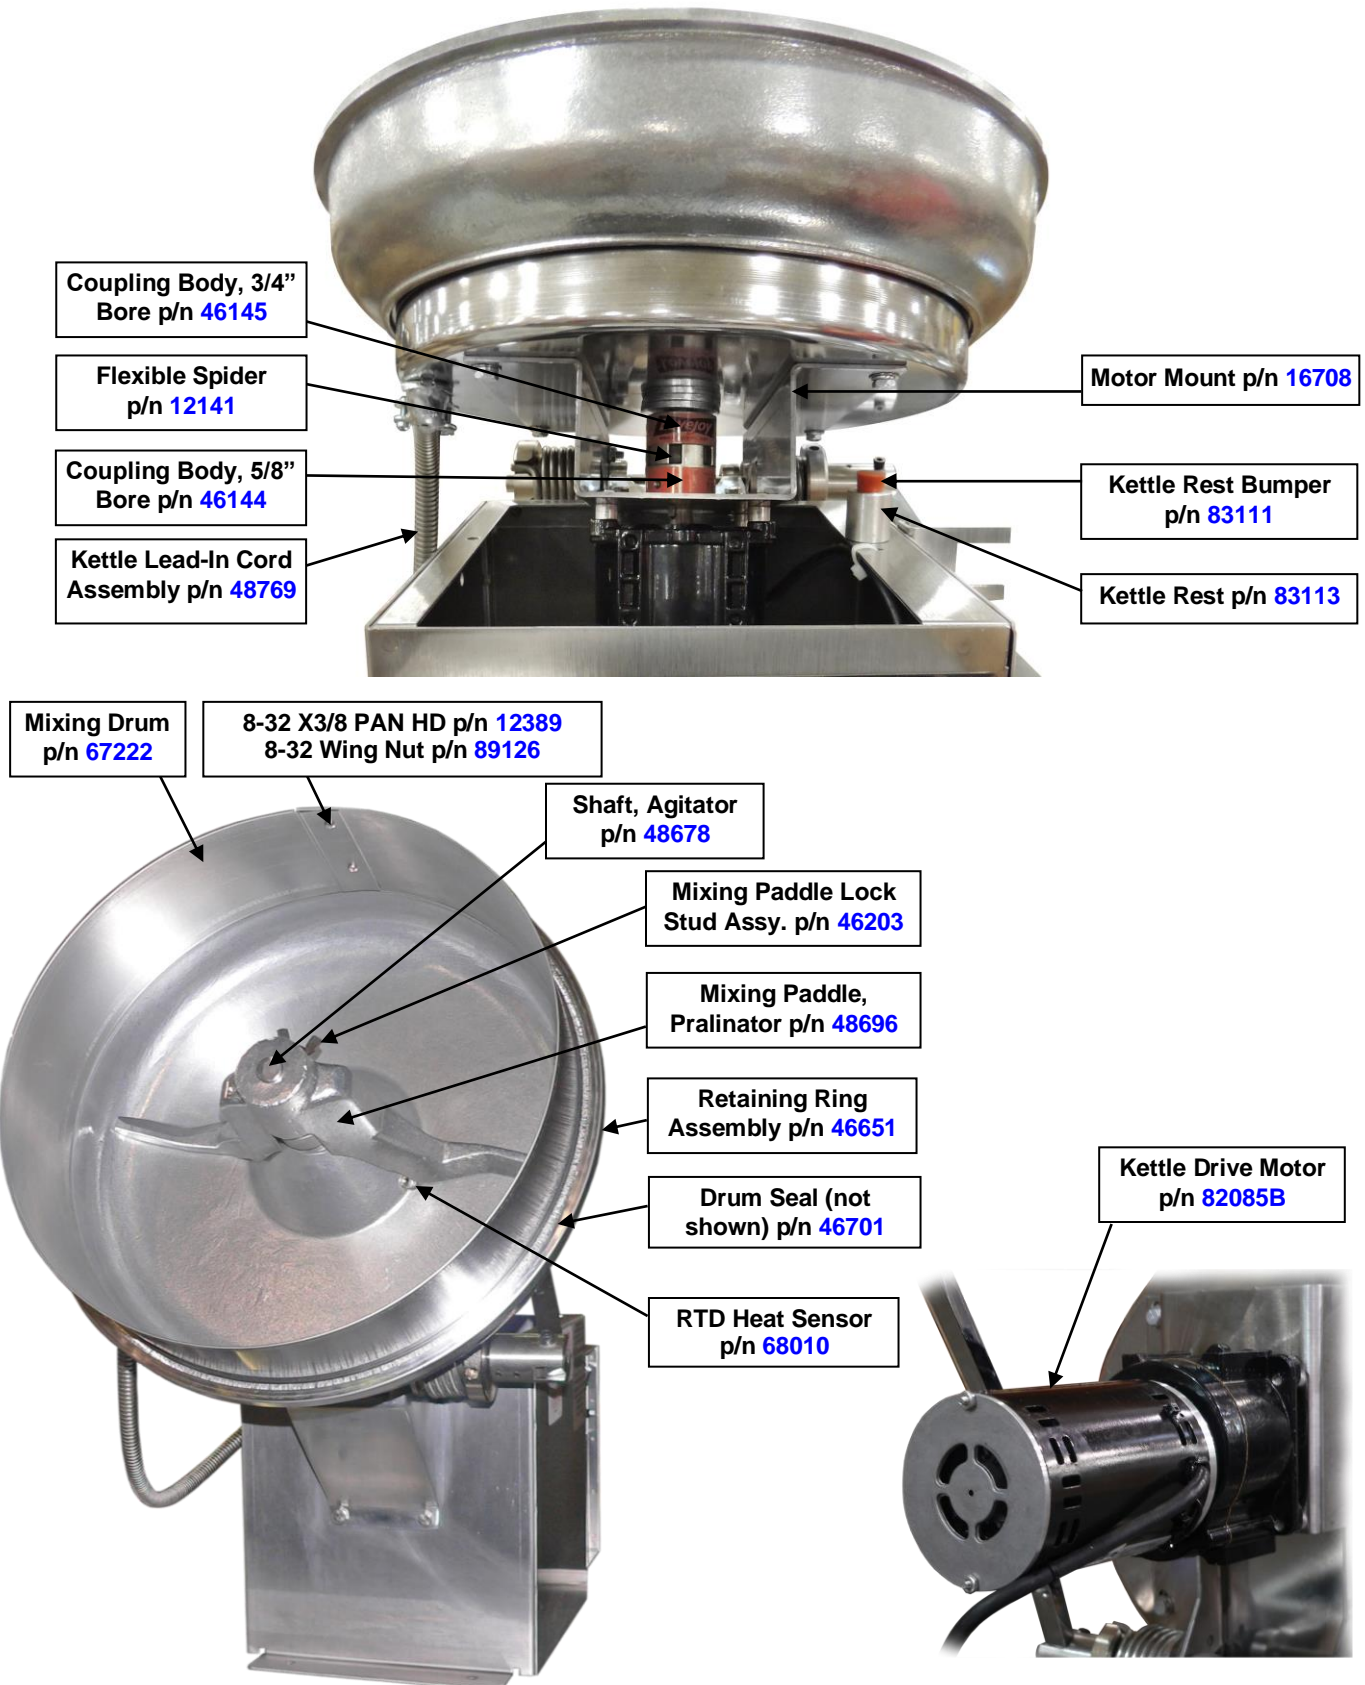

Pralinator Digital System Controller - For Models 2181DEL, 2181DER

Pralinator Digital System Controller - For Models 2181DEL, 2181DER

Kettle—Interior, Mounting, Drive, and Coupling

Kettle—Interior, Mounting, Drive, and Coupling

Kettle—Interior, Mounting, Drive, and Coupling

Kettle—Interior, Mounting, Drive, and Coupling

Kettle—Interior, Mounting, Drive, and Coupling

Kettle—Interior, Mounting, Drive, and Coupling

Kettle—Interior, Mounting, Drive, and Coupling