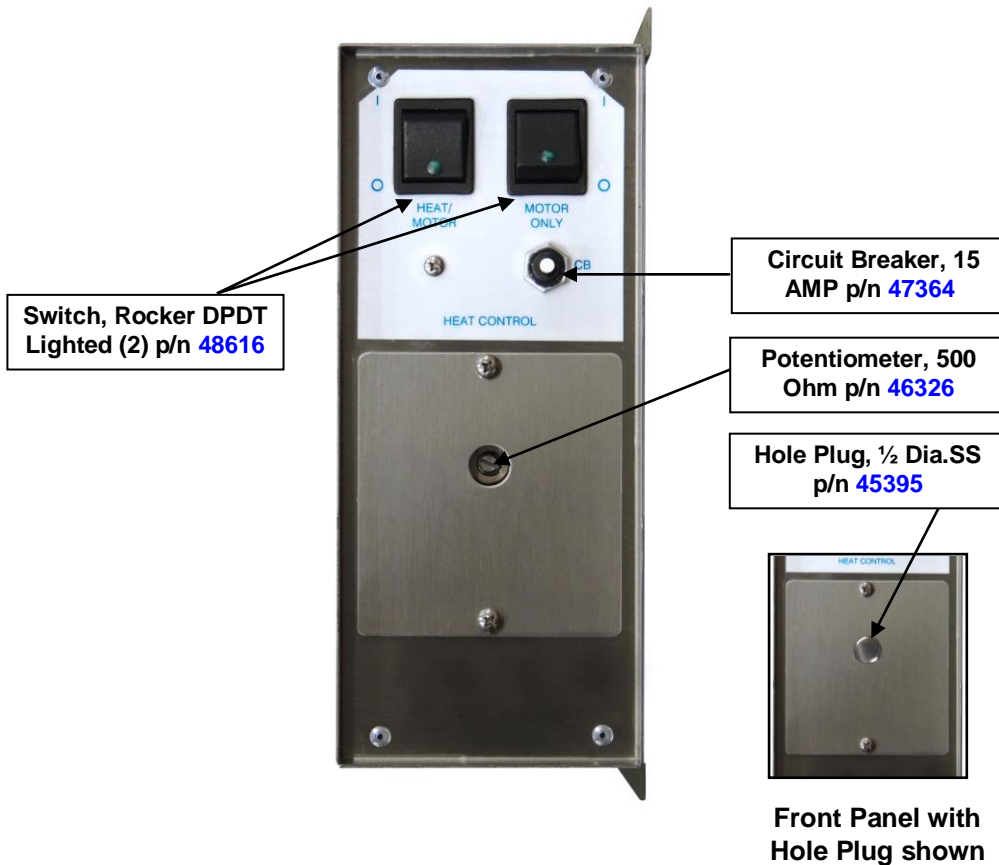

Pralinator System Controller – For Models 2180EL(ER) and 2181EL(ER)