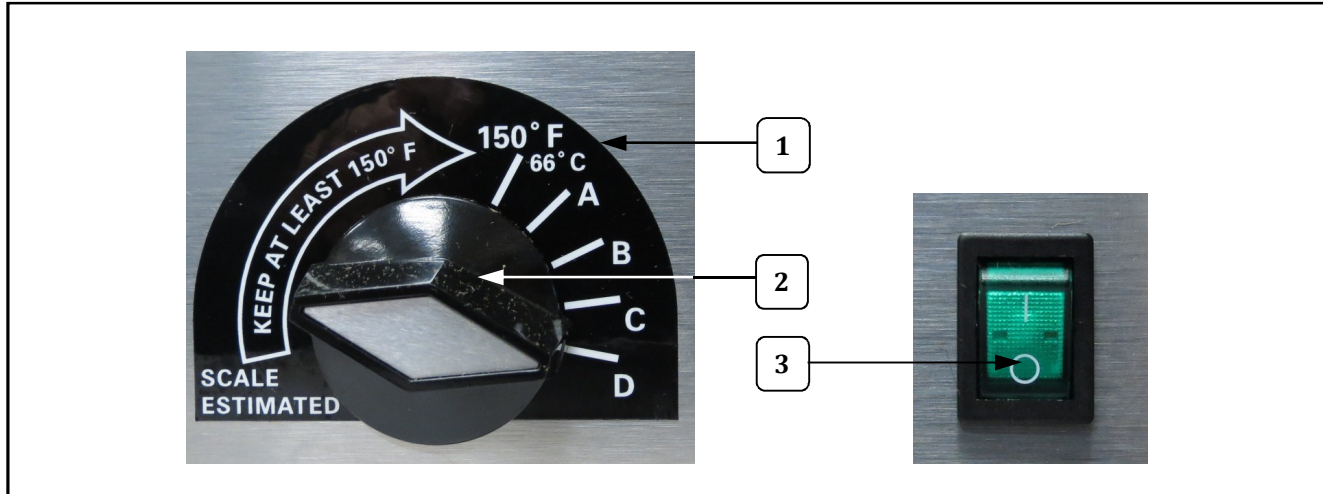

Controls and Their Functions

Item	Part No.	Part Description	
1	38303	TEMPERATURE SCALE	Display heat settings for the heat control knob
2	87049	KNOB HEAT CONTROL	Controls the heat of the warmer
3	42532	ROCKER SWITCH	Turns power on/off to the warmer