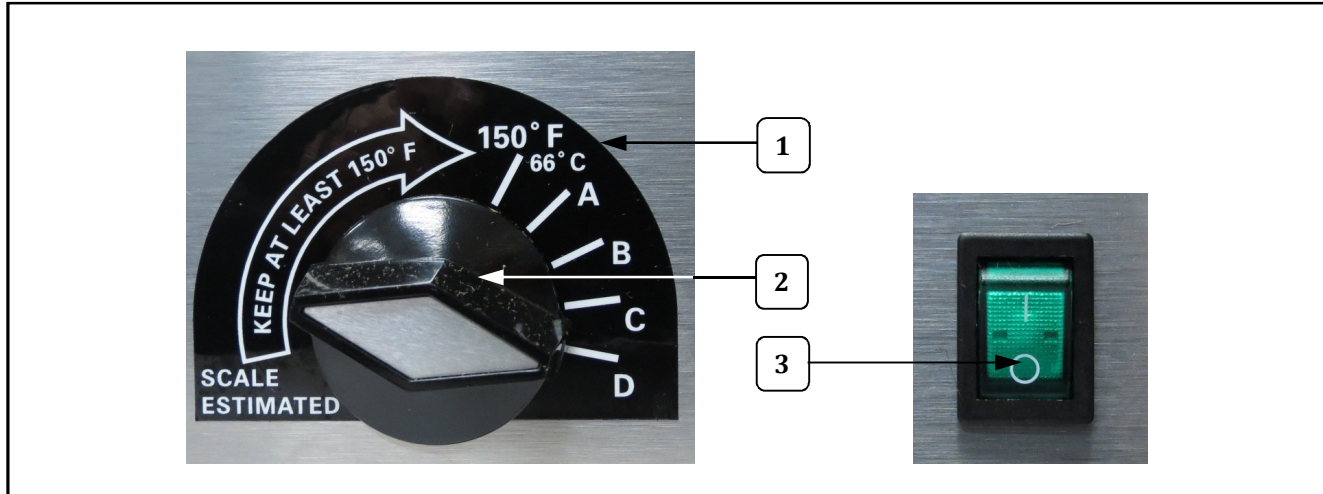

OPERATING INSTRUCTIONS

Controls and Their Functions

Item	Part No.	Part Description	
1	38303	TEMPERATURE SCALE	Display heat settings for the heat control knob
2	87049	KNOB HEAT CONTROL	Controls the heat of the warmer
3	42532	ROCKER SWITCH	Turns power on/off to the warmer

Operating Instructions

1. Place platform (can holder/bowl spring, if provided) in water tank.
2. Fill water well with 5 cups of water (starting with hot water helps shorten warming time). **DO NOT operate the warmer without water in the well.**

1. Carefully place No. 10 Tin or insert bowl of product into the unit (platform/bowl spring should be centered under the container).

Note: On pump models, contents must be preheated before inserting. The pump will not function if contents are too thick.

1. Place lock ring or pump over container, press down and turn until it locks into unit.
2. Turn the power switch ON.
3. Set the Heat Control on HI (“D” setting). Once product is heated, reduce the heat (stir as needed depending on product).

Caution: Prolonged heating on HI could result in overcooking.

For cheese product, keep the Heat Control setting at least 150°F to hold a safe cheese product temperature. Let the cheese heat for 1 to 1 1/2 hours (stirring every 15 minutes) before serving. The pump works best when the cheese is hot.

1. Turn the Power Switch OFF when the unit is not in use.