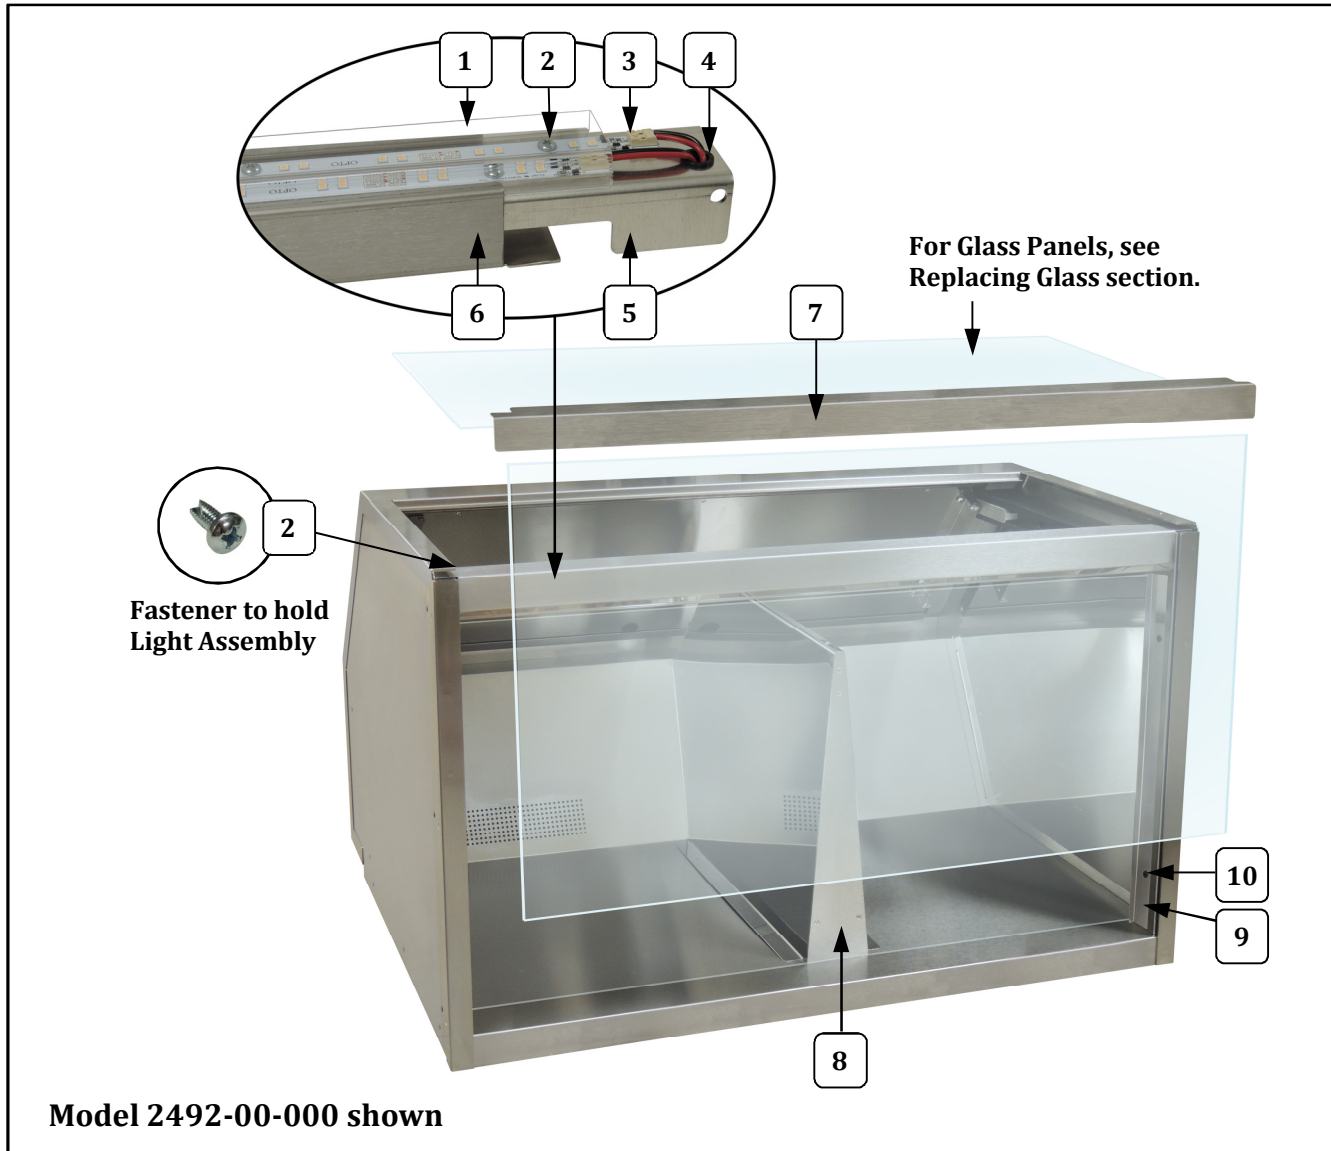

Cabinet Exterior – LED Lighting Assembly

Item	Part Description	Part Number	
		2492-00-000	2493-00-000
1	LED COVER (clear cover)	111679	111785
2	SCREW #8-32X3/8 PAN HD PH	74141	74141
3	LED STRIP WARM WHITE	55442	55442
4	BUSHING, SNAP .500 IN	47236	47236
5	LED MOUNT PLATE	111678	111784
6	LED HOUSING	111677	111783
7	FRONT TRIM	111712	111787
8	DIVIDER ASSEMBLY	111693	111693
9	GLASS RETAINER (metal bracket)	111808	111808
10	NYLON ARROW RIVET	111827	111827