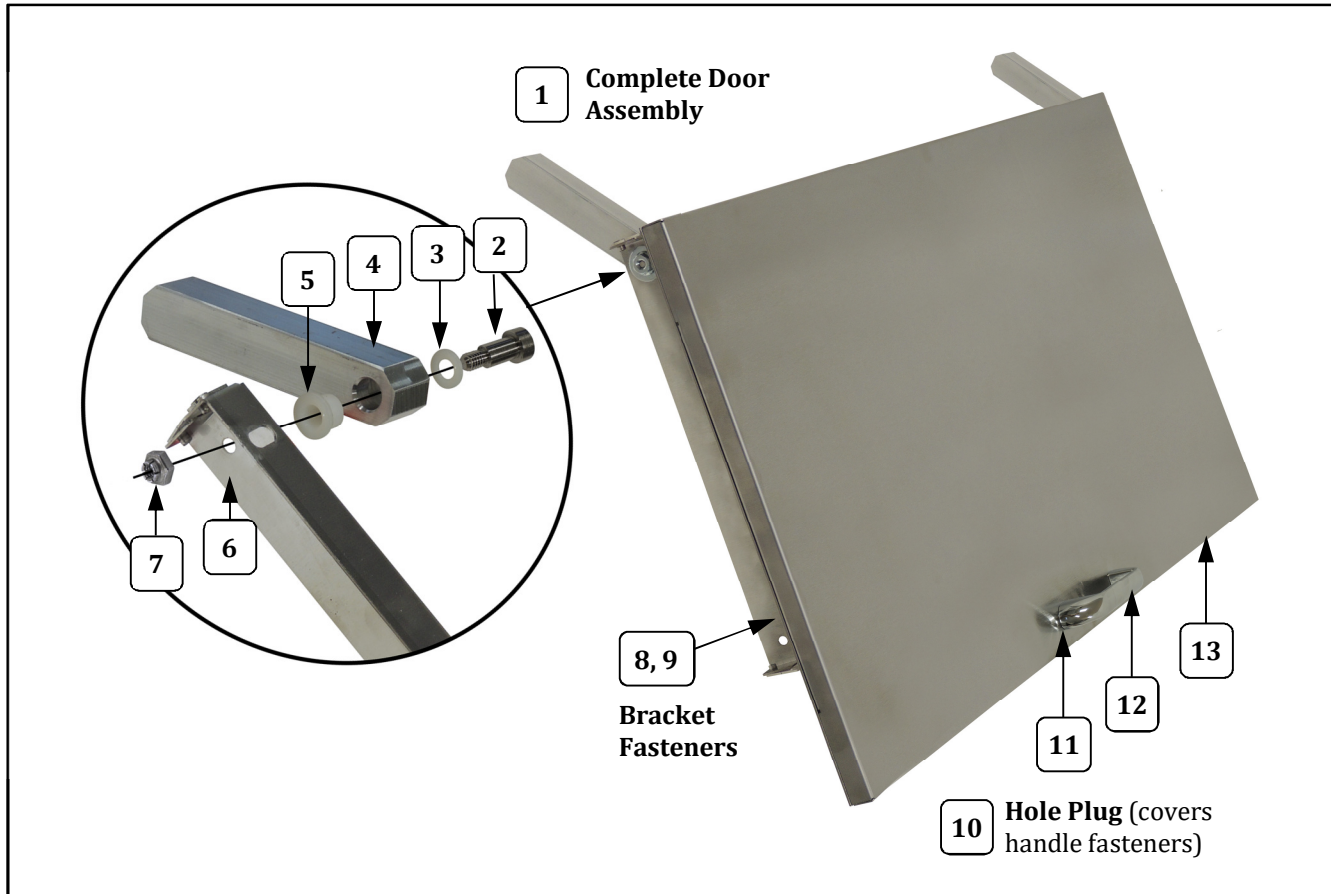

Door Assembly

Item	Part Description	Part Number	
		2492-00-000	2493-00-000
1	DOOR ASSEMBLY (includes parts shown below)	111726	111792
2	1/4IN SHOULDER BOLT	111720	111720
3	1/4IN NYLON WASHER	111721	111721
4	SHUTTLE	111719	111719
5	NYLON BEARING	111722	111722
6	AXLE BRACKET ASSEMBLY	111724	111724
7	10-32 FLEX-TOP LOCK NUT	111998	111998
8	1/4-20 X 1/2 P/H PHIL	12471	12471
9	WASHER 1/4 INTERNAL TOOTH	12383	12383
10	HOLE PLUG, .875 DIA	61187	61187
11	10-32 X 1/2 TRUSS HEAD	12189	12189
12	DRAWER HANDLE	87420	87420
13	DOOR PANEL ASSEMBLY	111713	111793