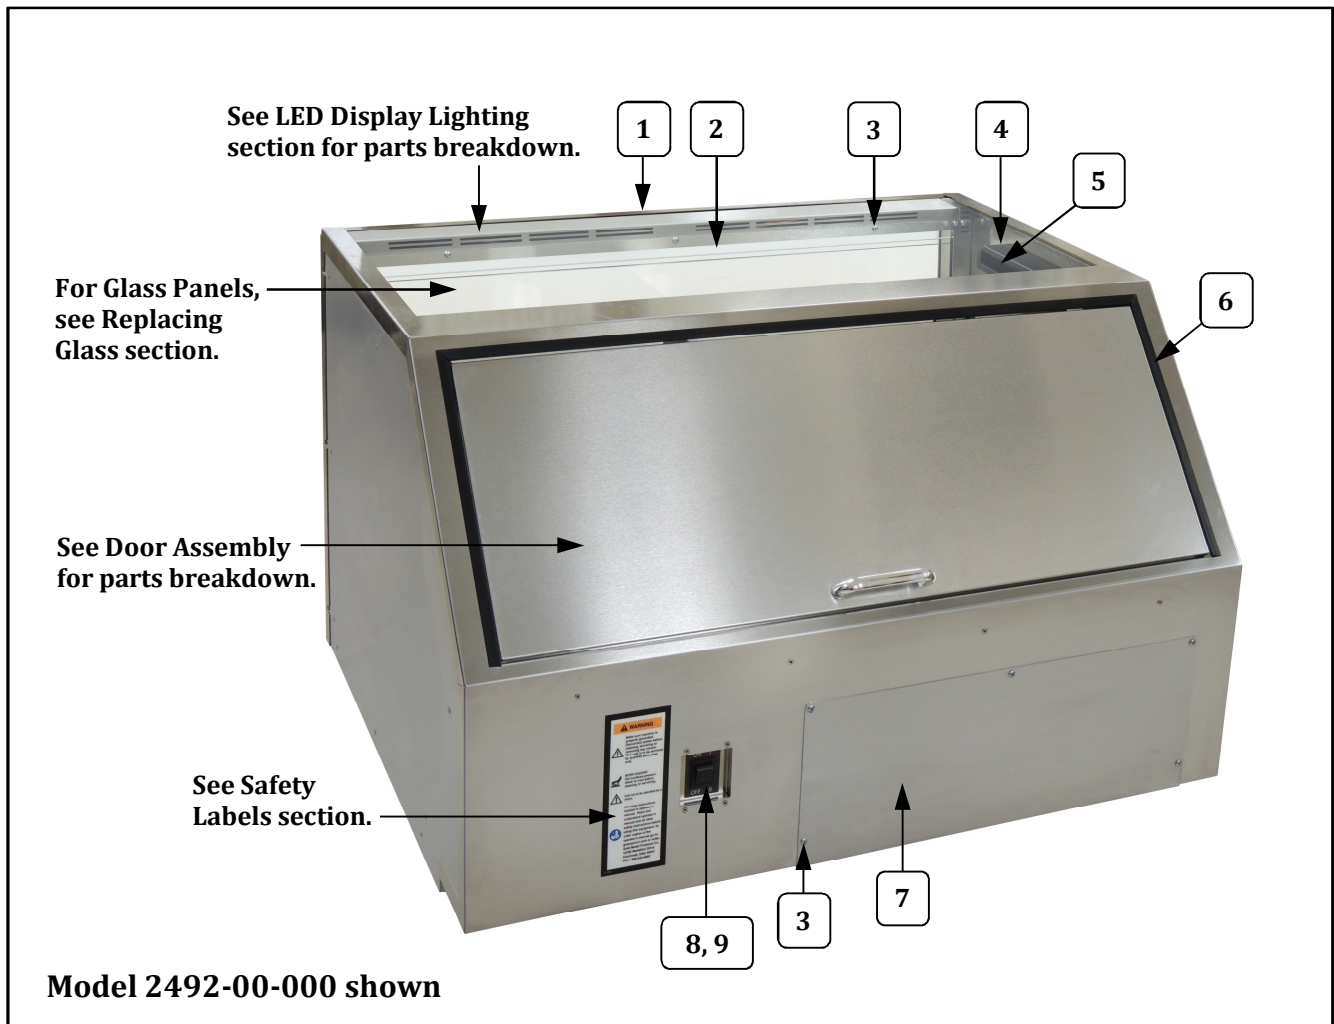

Cabinet Exterior – Parts Breakdown

Item	Part Description	Part Number	
		2492-00-000	2493-00-000
1	FRONT TRIM	111712	111787
2	INNER GLASS RETAINER (clear retainer to hold interior glass)	114017	114018
3	SCREW #8-32X3/8 PAN HD PH	74141	74141
4	GUIDE	111718	111718
5	8-32 ACORN NUT SS	12385	12385
6	EDGE TRIM FT (2 required, trim comes in 4 foot strips - cut to fit)	111727	111727
7	ACCESS PANEL	111687	111687
8	SWITCH, LIGHTED ROCKER GR	42798	42798
9	ROCKER SW. LABEL ON/OFF	13015	13015