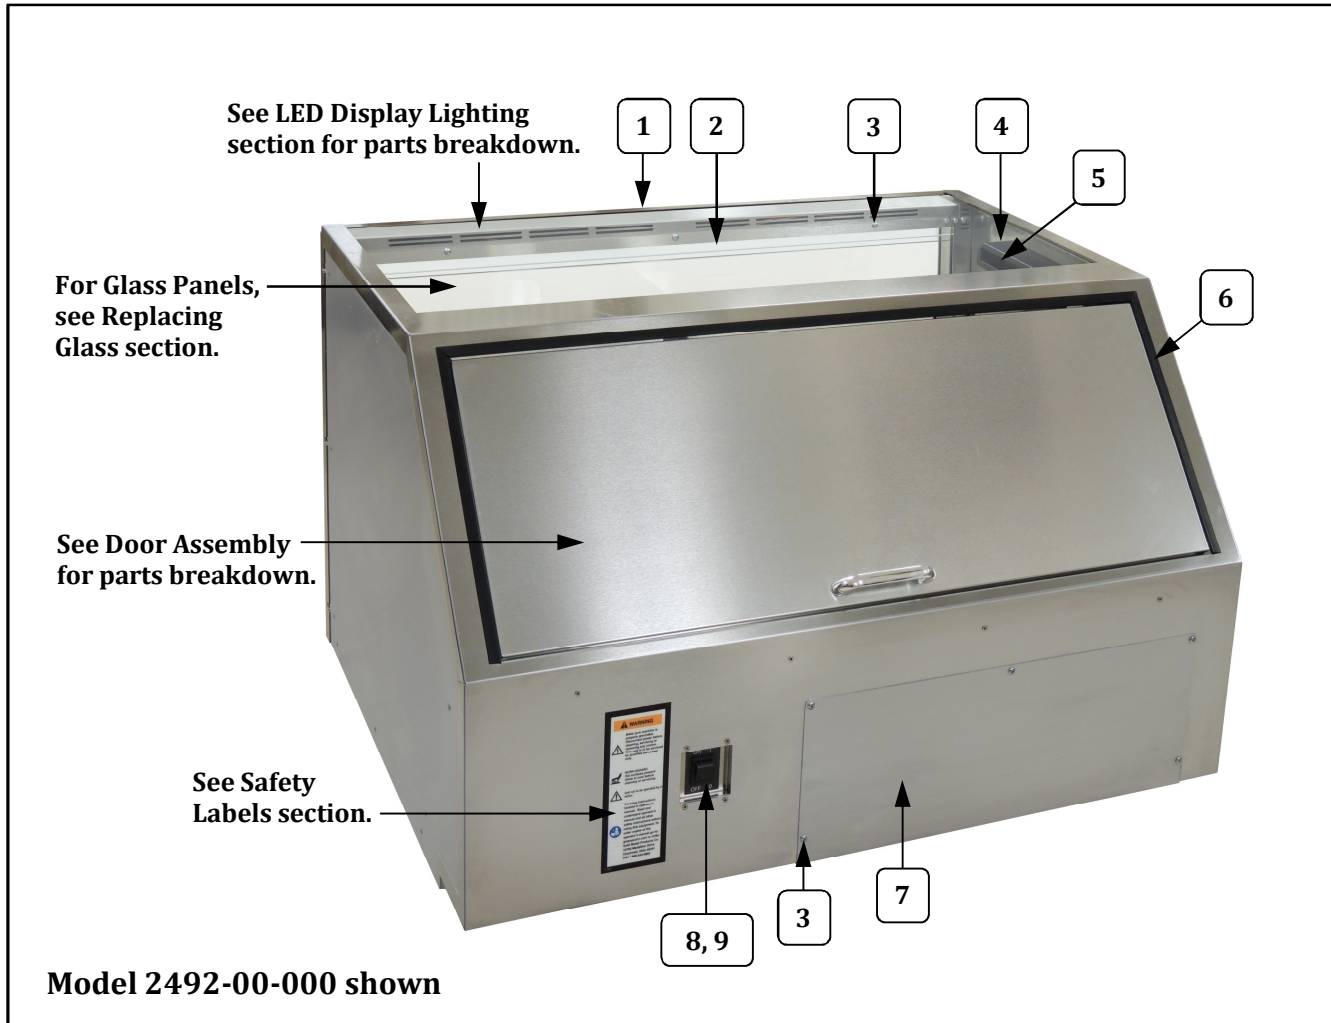

Cabinet Exterior – Parts Breakdown

Item	Part Description	Part Number	
		2492-00-000	2493-00-000
1	FRONT TRIM	111712	111787
2	INNER GLASS RETAINER (clear retainer to hold interior glass)	114017	114018
3	SCREW #8-32X3/8 PAN HD PH	74141	74141
4	GUIDE	111718	111718
5	8-32 ACORN NUT SS	12385	12385
6	EDGE TRIM FT (2 required, trim comes in 4 foot strips - cut to fit)	111727	111727
7	ACCESS PANEL	111687	111687
8	SWITCH, LIGHTED ROCKER GR	42798	42798
9	ROCKER SW. LABEL ON/OFF	13015	13015