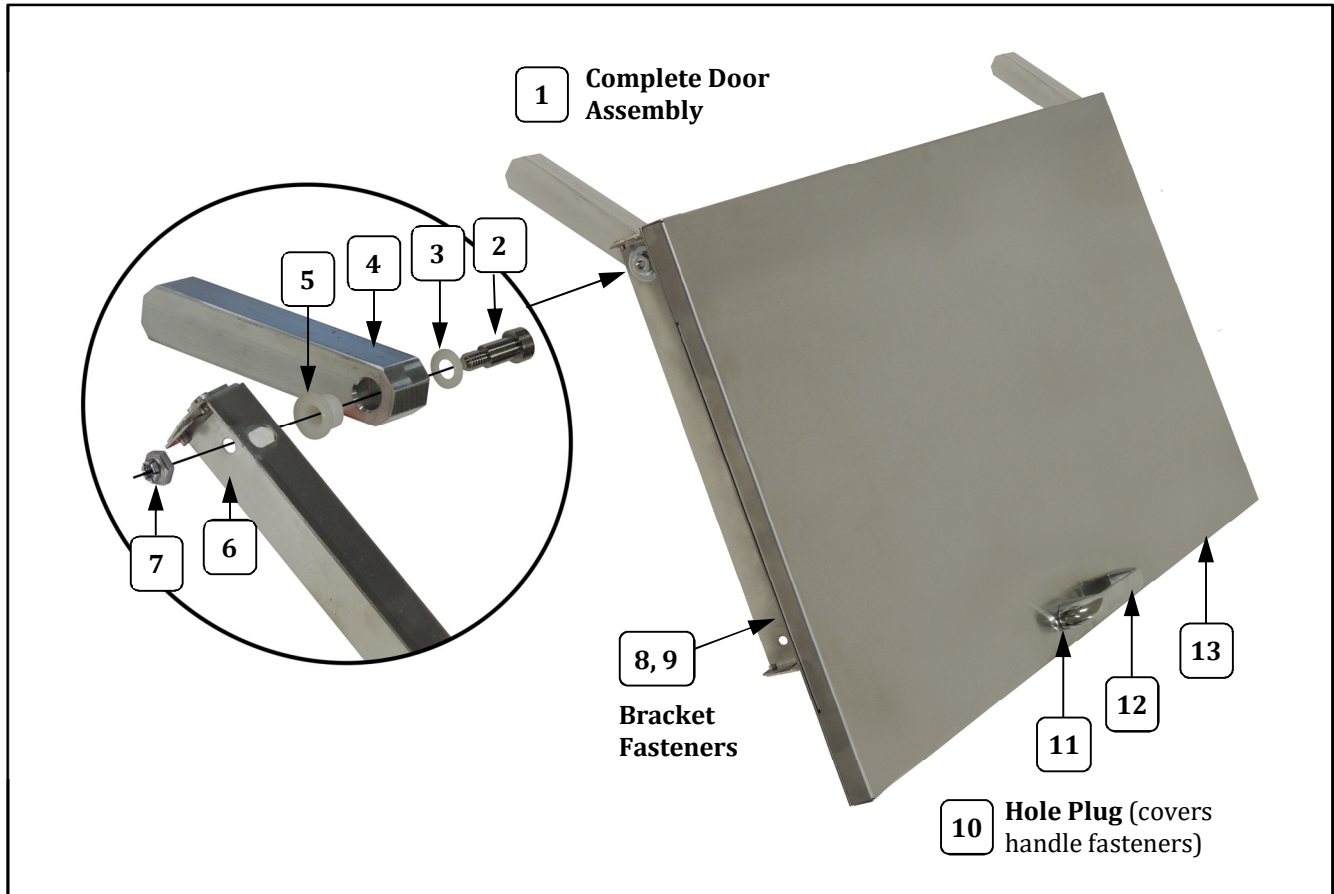

Door Assembly

Item	Part Description	Part Number	
		2492-00-000	2493-00-000
1	DOOR ASSEMBLY (includes parts shown below)	111726	111792
2	1/4IN SHOULDER BOLT	111720	111720
3	1/4IN NYLON WASHER	111721	111721
4	SHUTTLE	111719	111719
5	NYLON BEARING	111722	111722
6	AXLE BRACKET ASSEMBLY	111724	111724
7	10-32 FLEX-TOP LOCK NUT	111998	111998
8	1/4-20 X 1/2 P/H PHIL	12471	12471
9	WASHER 1/4 INTERNAL TOOTH	12383	12383
10	HOLE PLUG, .875 DIA	61187	61187
11	10-32 X 1/2 TRUSS HEAD	12189	12189
12	DRAWER HANDLE	87420	87420
13	DOOR PANEL ASSEMBLY	111713	111793