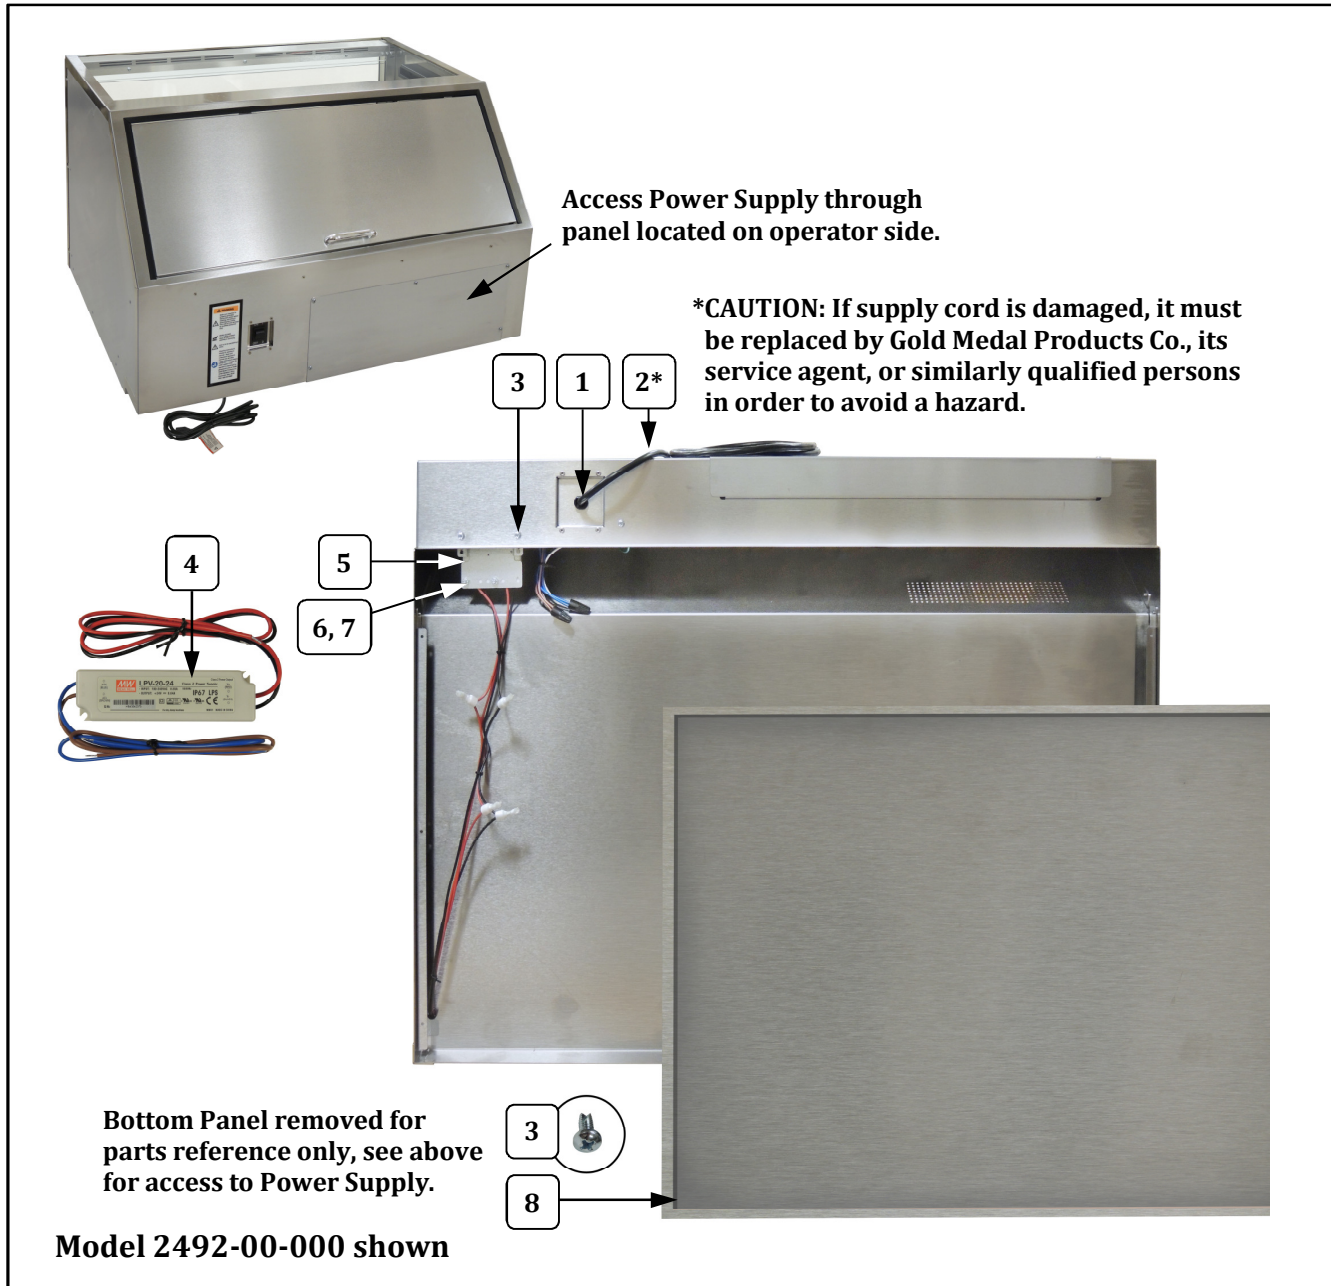

Cabinet Interior – Power Supply

Item	Part Description	Part Number	
		2492-00-000	2493-00-000
1	STRAIN RELIEF SR-6P3-4	76026	76026
2*	LEAD IN CORD	75271	75271
3	SCREW #8-32X3/8 PAN HD PH	74141	74141
4	POWER SUPPLY 24VDC 20W (2 required)	55394	55394
5	POWER SUPPLY BRACKET	111614	111614
6	6-32 X 1/2 PHIL PAN M/S	42237	42237
7	6-32 GRIP NUT ZINC PLATED	47517	47517
8	BOTTOM COVER	111675	111782