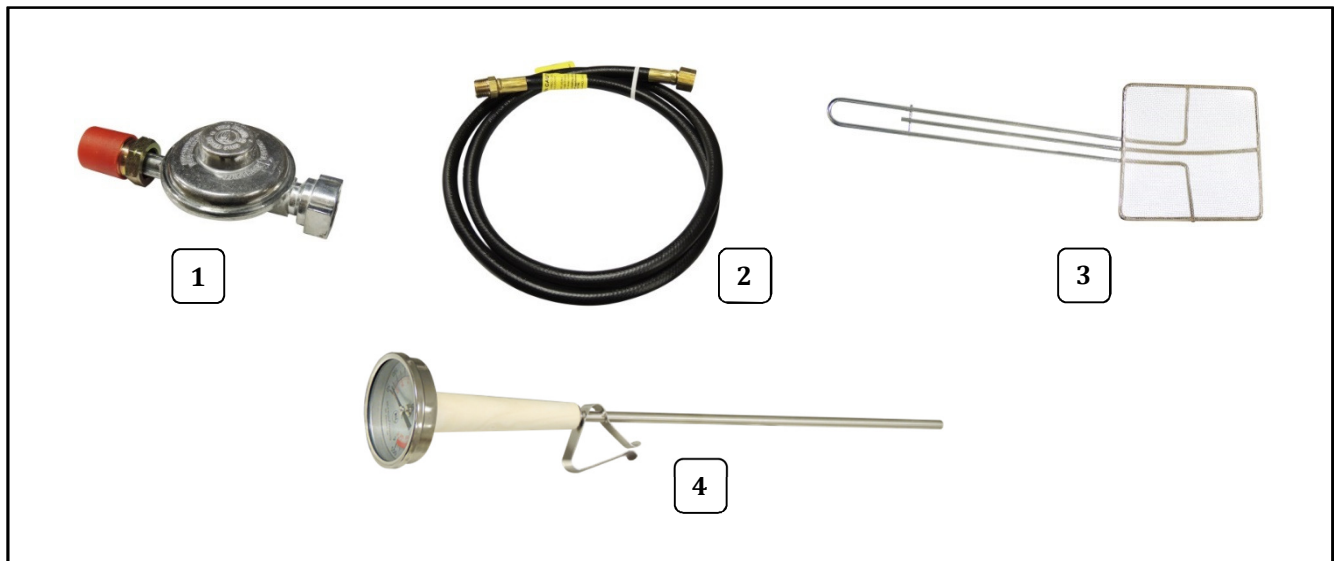

Unit Interior - Gas Line Parts List

Item	Part Description	Part No.
		5094
1	VALVE	89014
2	DRAIN PLUG ASSEMBLY	89440
3	DRAIN PLUG	89441
4	TEMPERATURE CONTROL	89679
5	KNOB REPLACEMENT	89700
6	GAS SAFETY VALVE	74027
7	HI LIMIT CONTROL	89615
8	WIRE ASSEMBLY	89767
9	1/4 IN OD ALUMINUM TUBING	27010-20
10	JUNCTION THERMOCOUPLE	89762
11	11 INCH REGULATOR	89916
12	ADAPTER, GAS LINE 3/8 NPT (Flare Pipe Fitting, use with Gas Hose P/N 109000)	74595
13	PILOT BURNER ASSEMBLY	57033
14	PILOT ORIFICE .010 LP	74050
15	PILOT MOUNT BRKT	89703
16	BURNER	89960

Accessories

Item	Part Description	Part No.
		5094
1	TANK REGULATOR	89920
2	GAS HOSE (has a Flared Hose Fitting)	109000
3	FINE MESH SKIMMER	8055
4	DIAL TYPE THERMOMETER	4300