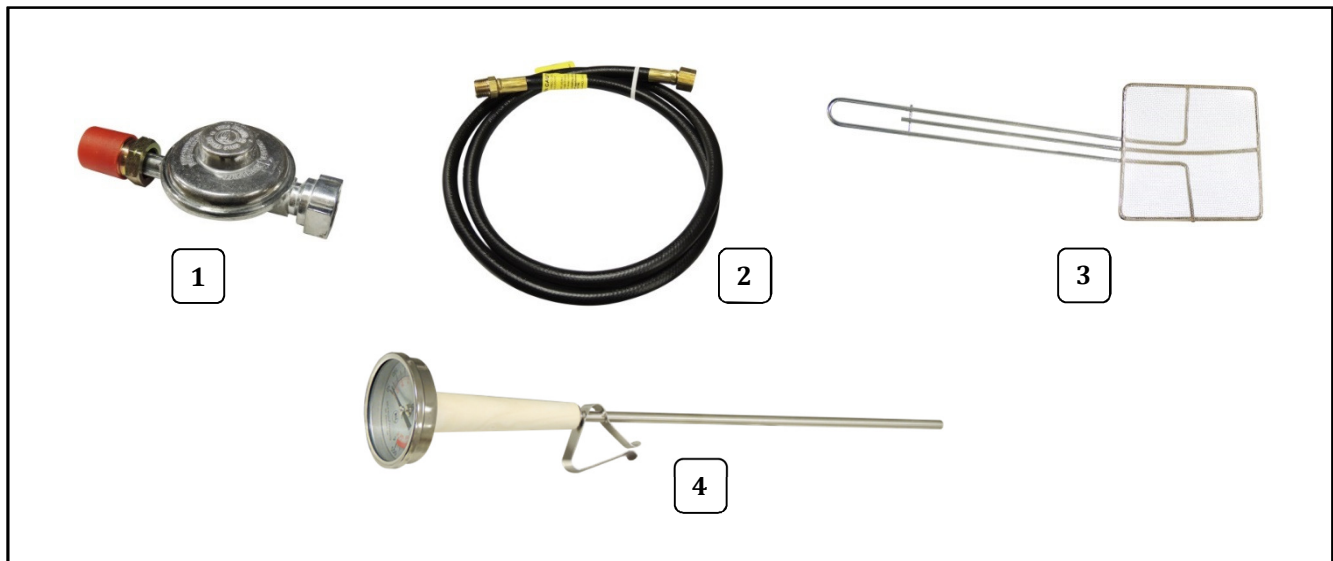

Unit Interior - Gas Line Parts List

Item	Part Description	Part No.
		5094
1	VALVE	89014
2	DRAIN PLUG ASSEMBLY	89440
3	DRAIN PLUG	89441
4	TEMPERATURE CONTROL	89679
5	KNOB REPLACEMENT	89700
6	GAS SAFETY VALVE	74027
7	HI LIMIT CONTROL	89615
8	WIRE ASSEMBLY	89767
9	1/4 IN OD ALUMINUM TUBING	27010-20
10	JUNCTION THERMOCOUPLE	89762
11	11 INCH REGULATOR	89916
12	ADAPTER, GAS LINE 3/8 NPT (Flare Pipe Fitting, use with Gas Hose P/N 109000)	74595
13	PILOT BURNER ASSEMBLY	57033
14	PILOT ORIFICE .010 LP	74050
15	PILOT MOUNT BRKT	89703
16	BURNER	89960

Accessories

Item	Part Description	Part No.
		5094
1	TANK REGULATOR	89920
2	GAS HOSE (has a Flared Hose Fitting)	109000
3	FINE MESH SKIMMER	8055
4	DIAL TYPE THERMOMETER	4300