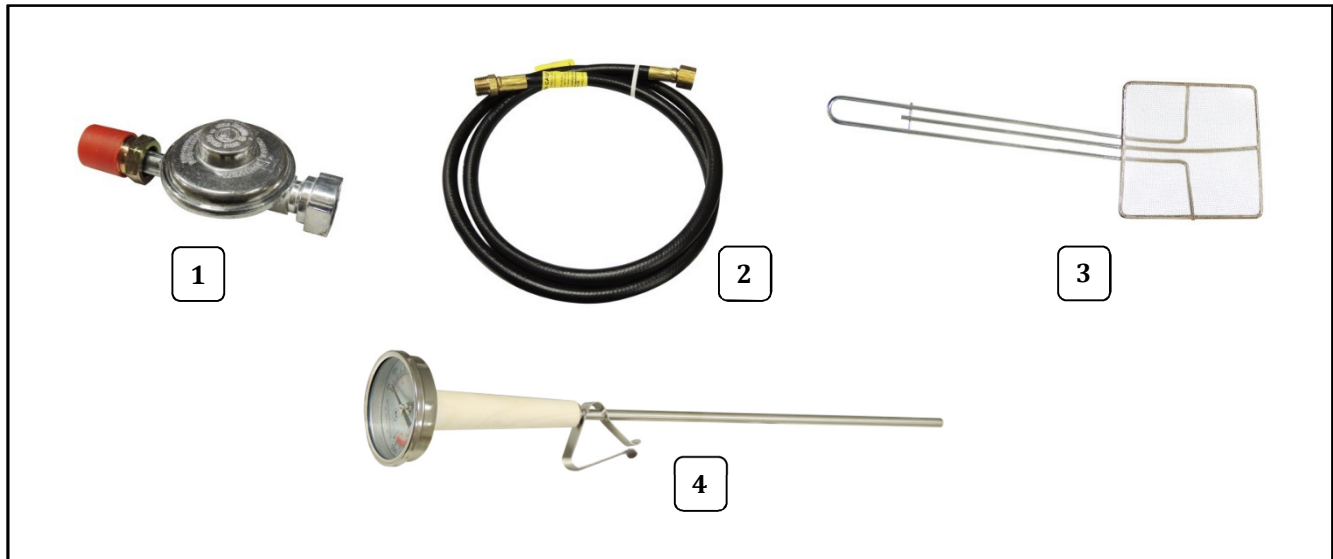

Unit Interior - Gas Line Parts List

Item	Part Description	Part No.
		5094
1	VALVE	89014
2	DRAIN PLUG ASSEMBLY	89440
3	DRAIN PLUG	89441
4	TEMPERATURE CONTROL	89679
5	KNOB REPLACEMENT	89700
6	GAS SAFETY VALVE	74027
7	HI LIMIT CONTROL	89615
8	WIRE ASSEMBLY	89767
9	1/4 IN OD ALUMINUM TUBING	27010-20
10	JUNCTION THERMOCOUPLE	89762
11	11 INCH REGULATOR	89916
12	ADAPTER, GAS LINE 3/8 NPT (Flare Pipe Fitting, use with Gas Hose P/N 109000)	74595
13	PILOT BURNER ASSEMBLY	57033
14	PILOT ORIFICE .010 LP	74050
15	PILOT MOUNT BRKT	89703
16	BURNER	89960

Accessories

Item	Part Description	Part No.
		5094
1	TANK REGULATOR	89920
2	GAS HOSE (has a Flared Hose Fitting)	109000
3	FINE MESH SKIMMER	8055
4	DIAL TYPE THERMOMETER	4300