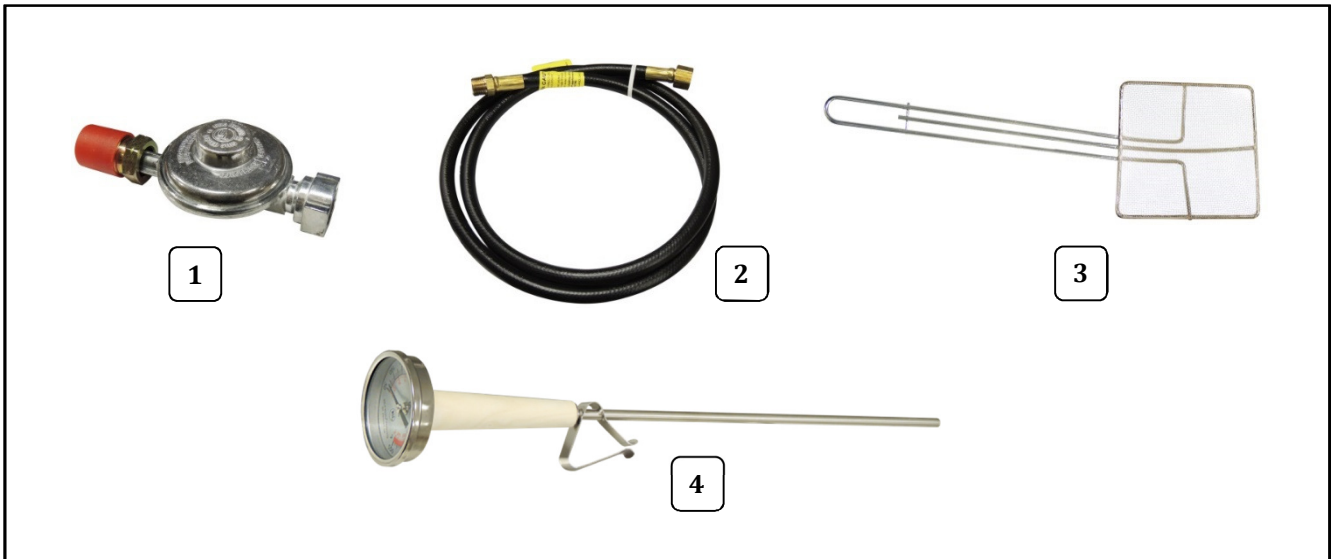

Unit Interior - Gas Line Parts List

Item	Part Description	Part No.
		5094
1	VALVE	89014
2	DRAIN PLUG ASSEMBLY	89440
3	DRAIN PLUG	89441
4	TEMPERATURE CONTROL	89679
5	KNOB REPLACEMENT	89700
6	GAS SAFETY VALVE	74027
7	HI LIMIT CONTROL	89615
8	WIRE ASSEMBLY	89767
9	1/4 IN OD ALUMINUM TUBING	27010-20
10	JUNCTION THERMOCOUPLE	89762
11	11 INCH REGULATOR	89916
12	ADAPTER, GAS LINE 3/8 NPT (Flare Pipe Fitting, use with Gas Hose P/N 109000)	74595
13	PILOT BURNER ASSEMBLY	57033
14	PILOT ORIFICE .010 LP	74050
15	PILOT MOUNT BRKT	89703
16	BURNER	89960

Accessories

Item	Part Description	Part No.
		5094
1	TANK REGULATOR	89920
2	GAS HOSE (has a Flared Hose Fitting)	109000
3	FINE MESH SKIMMER	8055
4	DIAL TYPE THERMOMETER	4300