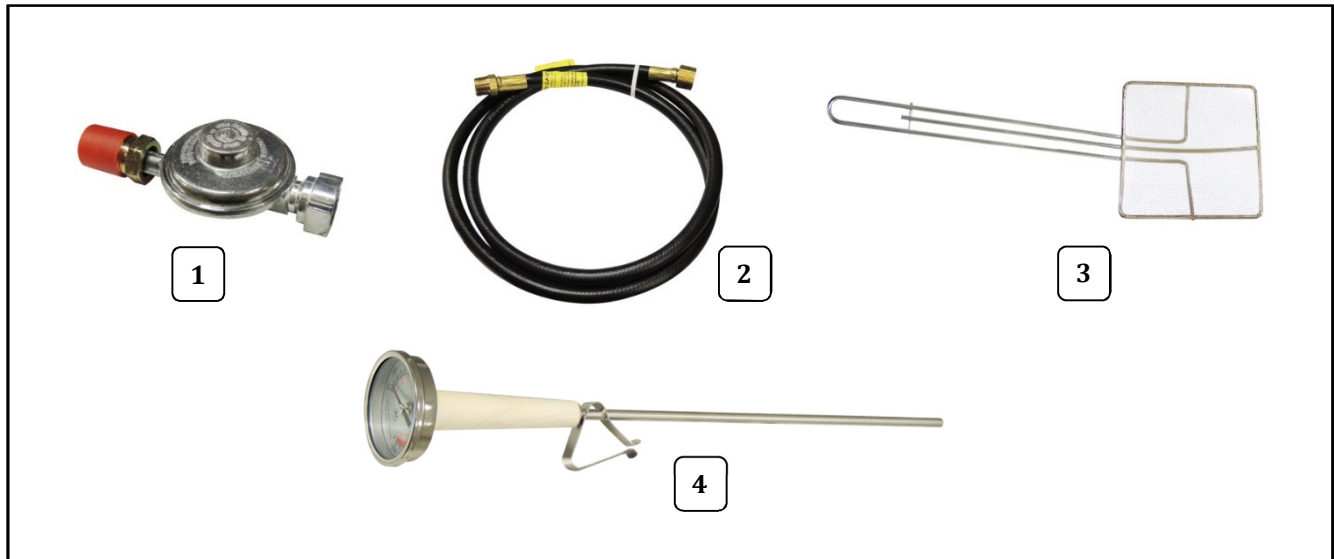

Unit Interior - Gas Line Parts List

Item	Part Description	Part No.
		5094
1	VALVE	89014
2	DRAIN PLUG ASSEMBLY	89440
3	DRAIN PLUG	89441
4	TEMPERATURE CONTROL	89679
5	KNOB REPLACEMENT	89700
6	GAS SAFETY VALVE	74027
7	HI LIMIT CONTROL	89615
8	WIRE ASSEMBLY	89767
9	1/4 IN OD ALUMINUM TUBING	27010-20
10	JUNCTION THERMOCOUPLE	89762
11	11 INCH REGULATOR	89916
12	ADAPTER, GAS LINE 3/8 NPT (Flare Pipe Fitting, use with Gas Hose P/N 109000)	74595
13	PILOT BURNER ASSEMBLY	57033
14	PILOT ORIFICE .010 LP	74050
15	PILOT MOUNT BRKT	89703
16	BURNER	89960

Accessories

Item	Part Description	Part No.
		5094
1	TANK REGULATOR	89920
2	GAS HOSE (has a Flared Hose Fitting)	109000
3	FINE MESH SKIMMER	8055
4	DIAL TYPE THERMOMETER	4300