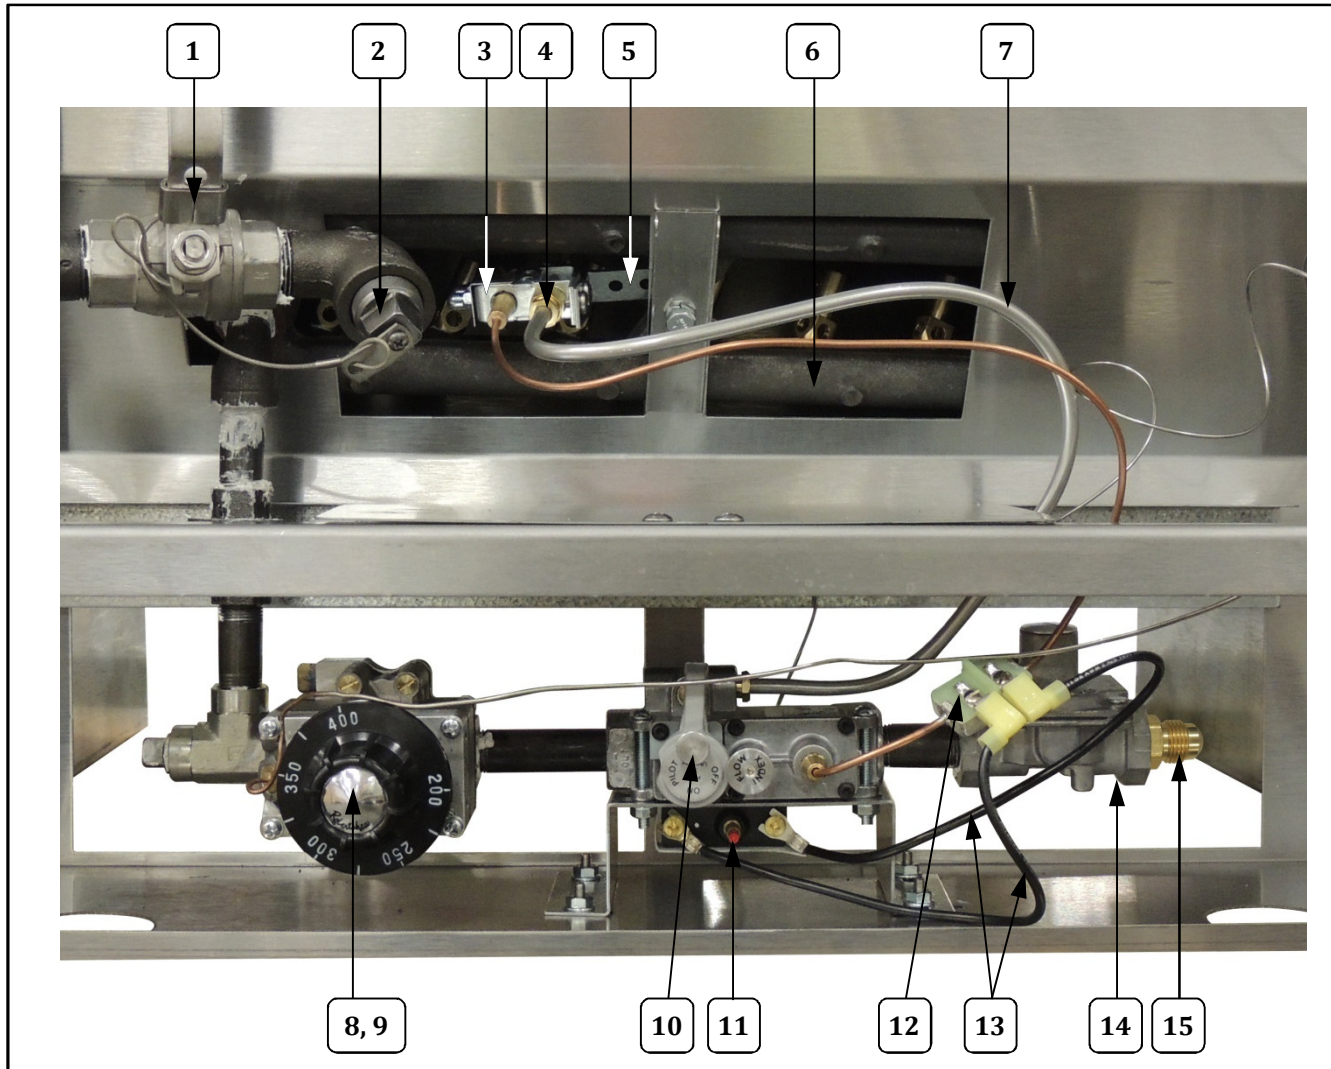

## Gas Line

Item	Part Description	Part No.
		5099NS
1	VALVE	89014
2	DRAIN PLUG ASSEMBLY	89440
3	PILOT BURNER	74028
4	PILOT ORIFICE .010 LP	74050
5	PILOT BURNER MT BRKT	74094
6	U-11 BURNER	89666
7	1/4 IN OD ALUMINUM TUBING	27010-20
8	TEMPERATURE CONTROL	89679
9	KNOB, REPLACEMENT	89700
10	GAS SAFETY VALVE	74027
11	HI LIMIT CONTROL	89615
12	JUNCTION THERMOCOUPLE	89762
13	WIRE ASSEMBLY	89767
14	11 INCH REGULATOR	89916
15	ADAPTER, GAS LINE 3/8 NPT (Flare Pipe Fitting, use with Gas Hose P/N 109000)	74595