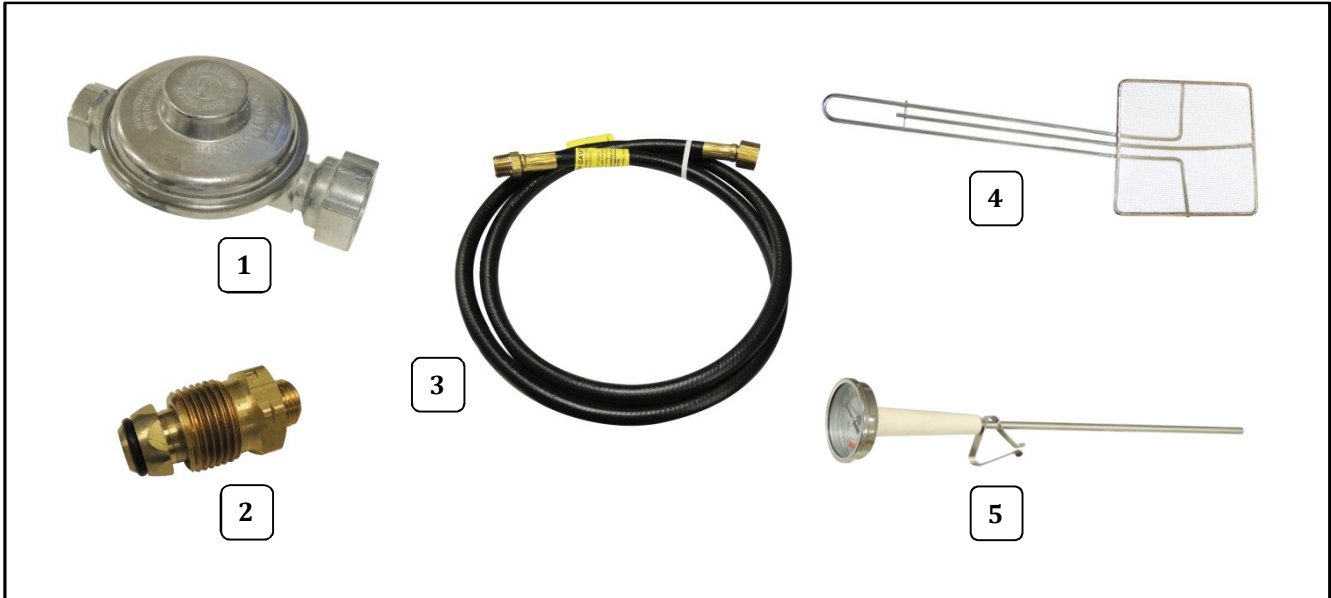

Accessories

Item	Part Description	Part No.
		5099NS
1	TANK REGULATOR, 1/2 PSI	89245
2	TANK FITTING	89246
3	GAS HOSE (has a Flared Hose Fitting)	109000
4	FINE MESH SKIMMER	8055
5	DIAL TYPE THERMOMETER	4300