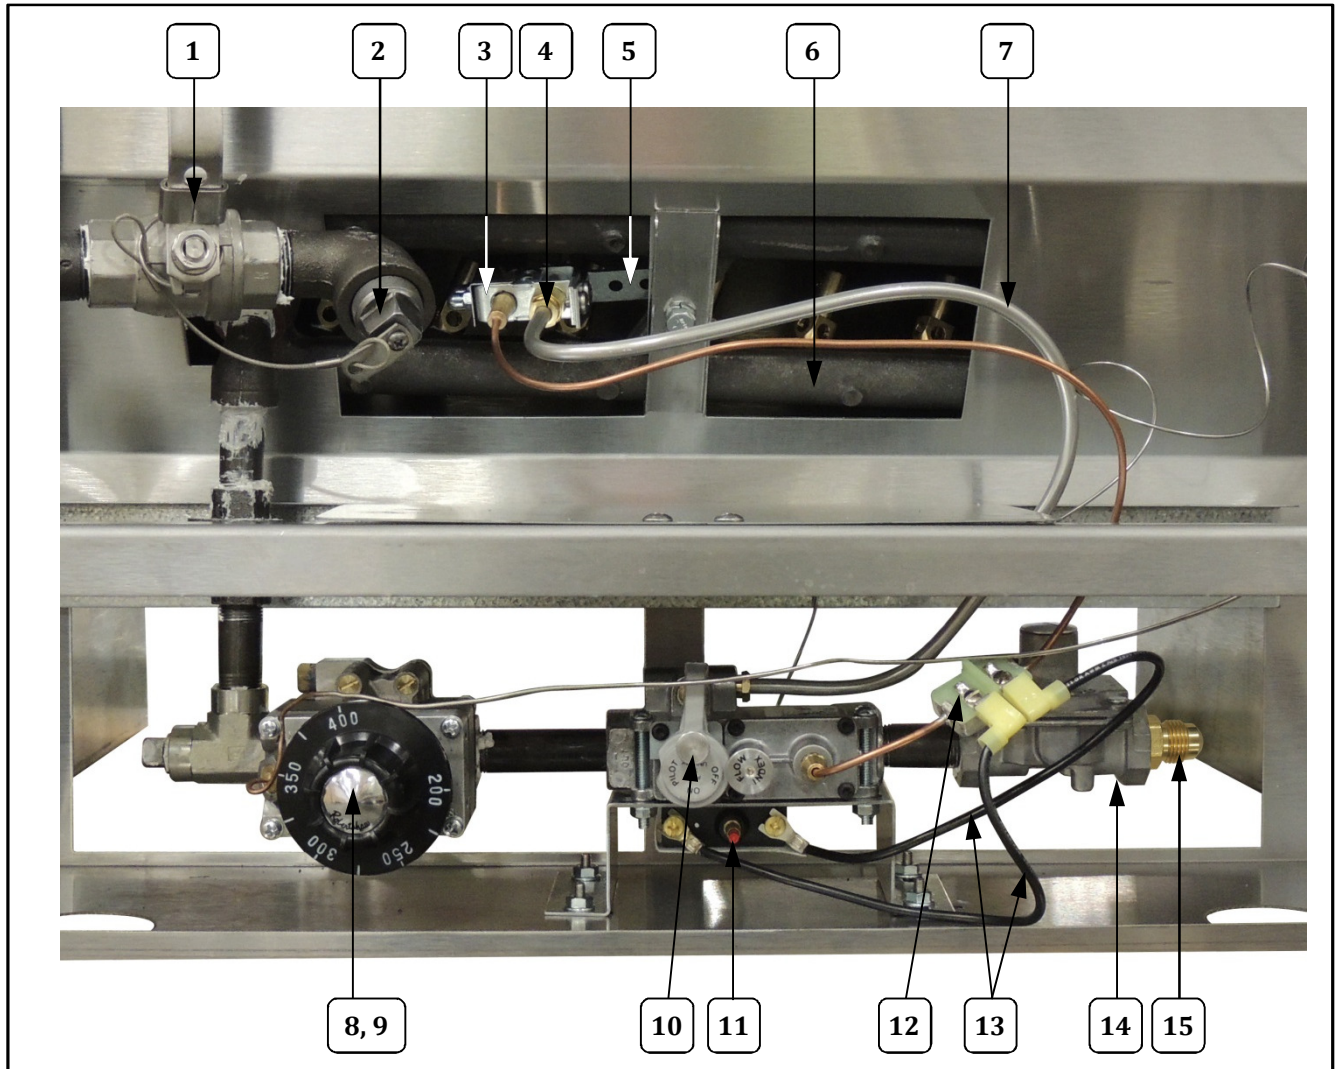

## Gas Line

Item	Part Description	Part No.
		5099NS
1	VALVE	89014
2	DRAIN PLUG ASSEMBLY	89440
3	PILOT BURNER	74028
4	PILOT ORIFICE .010 LP	74050
5	PILOT BURNER MT BRKT	74094
6	U-11 BURNER	89666
7	1/4 IN OD ALUMINUM TUBING	27010-20
8	TEMPERATURE CONTROL	89679
9	KNOB, REPLACEMENT	89700
10	GAS SAFETY VALVE	74027
11	HI LIMIT CONTROL	89615
12	JUNCTION THERMOCOUPLE	89762
13	WIRE ASSEMBLY	89767
14	11 INCH REGULATOR	89916
15	ADAPTER, GAS LINE 3/8 NPT (Flare Pipe Fitting, use with Gas Hose P/N 109000)	74595