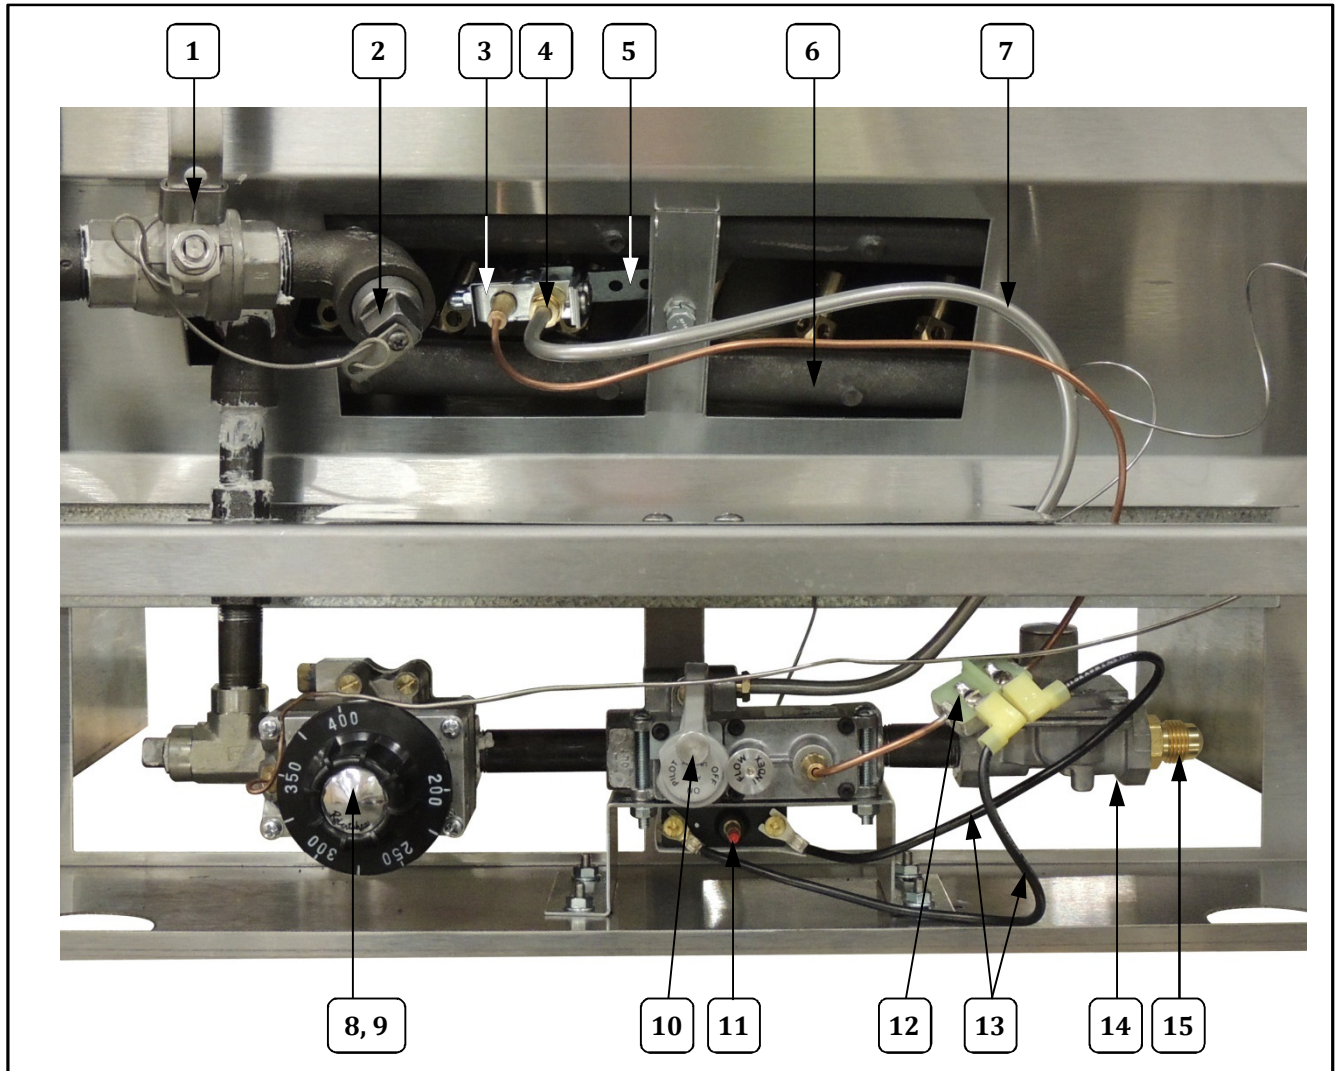

Gas Line

Item	Part Description	Part No.
		5099NS
1	VALVE	89014
2	DRAIN PLUG ASSEMBLY	89440
3	PILOT BURNER	74028
4	PILOT ORIFICE .010 LP	74050
5	PILOT BURNER MT BRKT	74094
6	U-11 BURNER	89666
7	1/4 IN OD ALUMINUM TUBING	27010-20
8	TEMPERATURE CONTROL	89679
9	KNOB, REPLACEMENT	89700
10	GAS SAFETY VALVE	74027
11	HI LIMIT CONTROL	89615
12	JUNCTION THERMOCOUPLE	89762
13	WIRE ASSEMBLY	89767
14	11 INCH REGULATOR	89916
15	ADAPTER, GAS LINE 3/8 NPT (Flare Pipe Fitting, use with Gas Hose P/N 109000)	74595