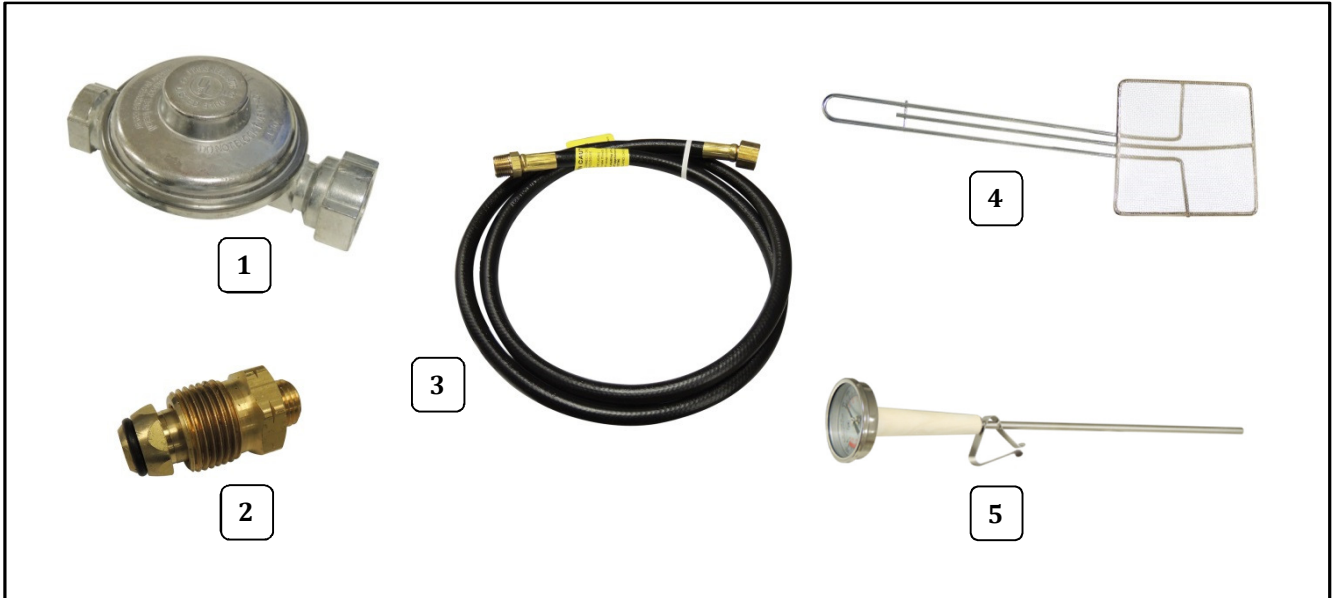

Accessories

Item	Part Description	Part No.
		5099NS
1	TANK REGULATOR, 1/2 PSI	89245
2	TANK FITTING	89246
3	GAS HOSE (has a Flared Hose Fitting)	109000
4	FINE MESH SKIMMER	8055
5	DIAL TYPE THERMOMETER	4300