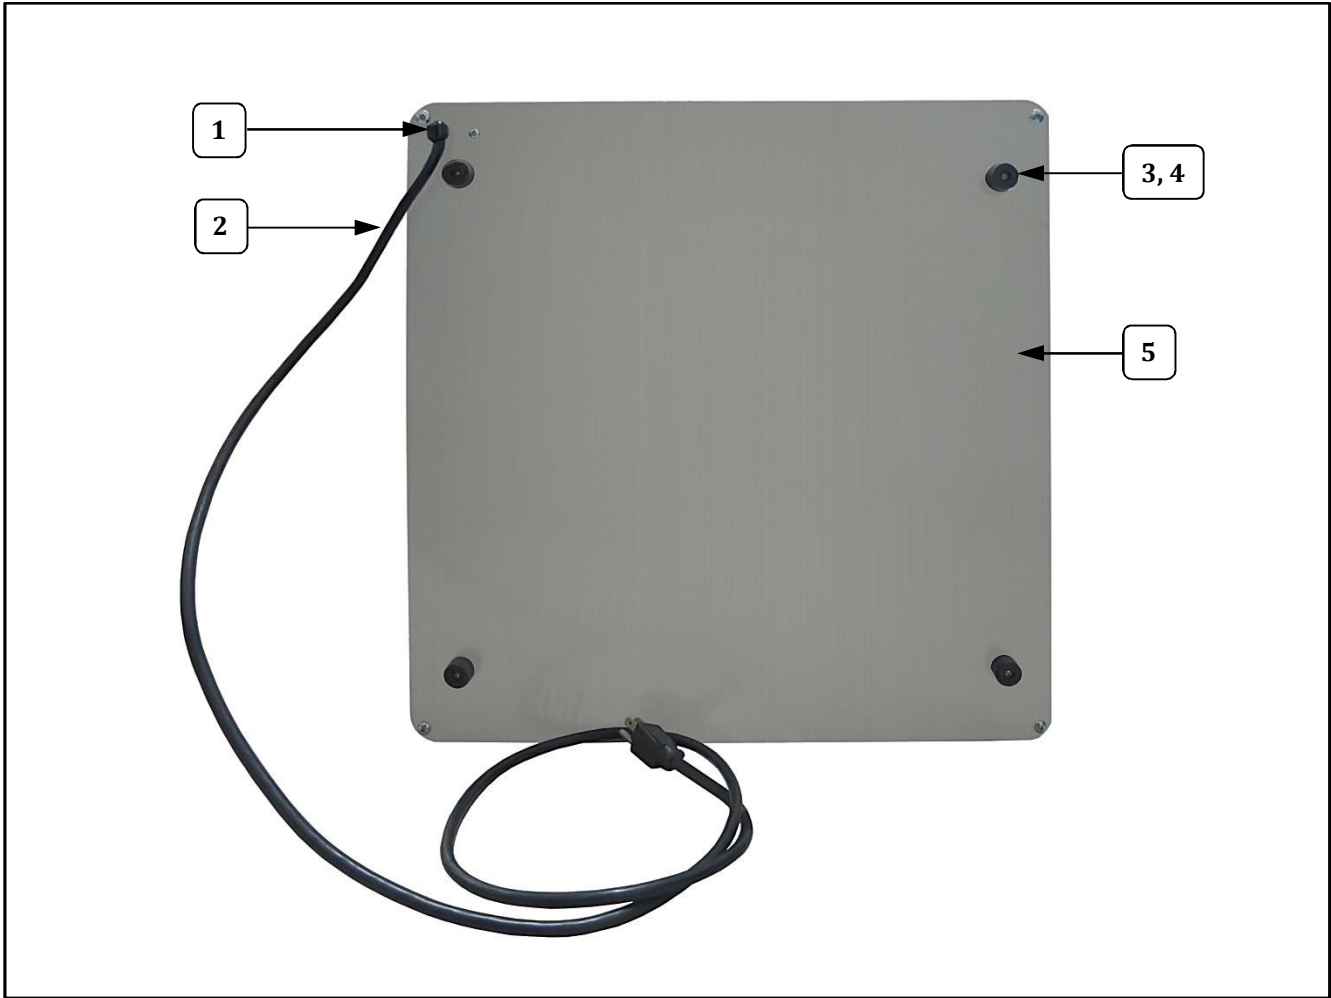

Cabinet Exterior – Bottom View

Item	Part Description	Part No.
1	SR-10-2 STRAIN RELIEF	87163
2	LEAD-IN CORD 15 AMP PLUG	22038
3	$\frac{3}{4}$ INCH HIGH RUBBER FEET	47155
4	10-24 X $\frac{3}{4}$ HEX HD SCREW	41314
5	BOTTOM PLATE	74206