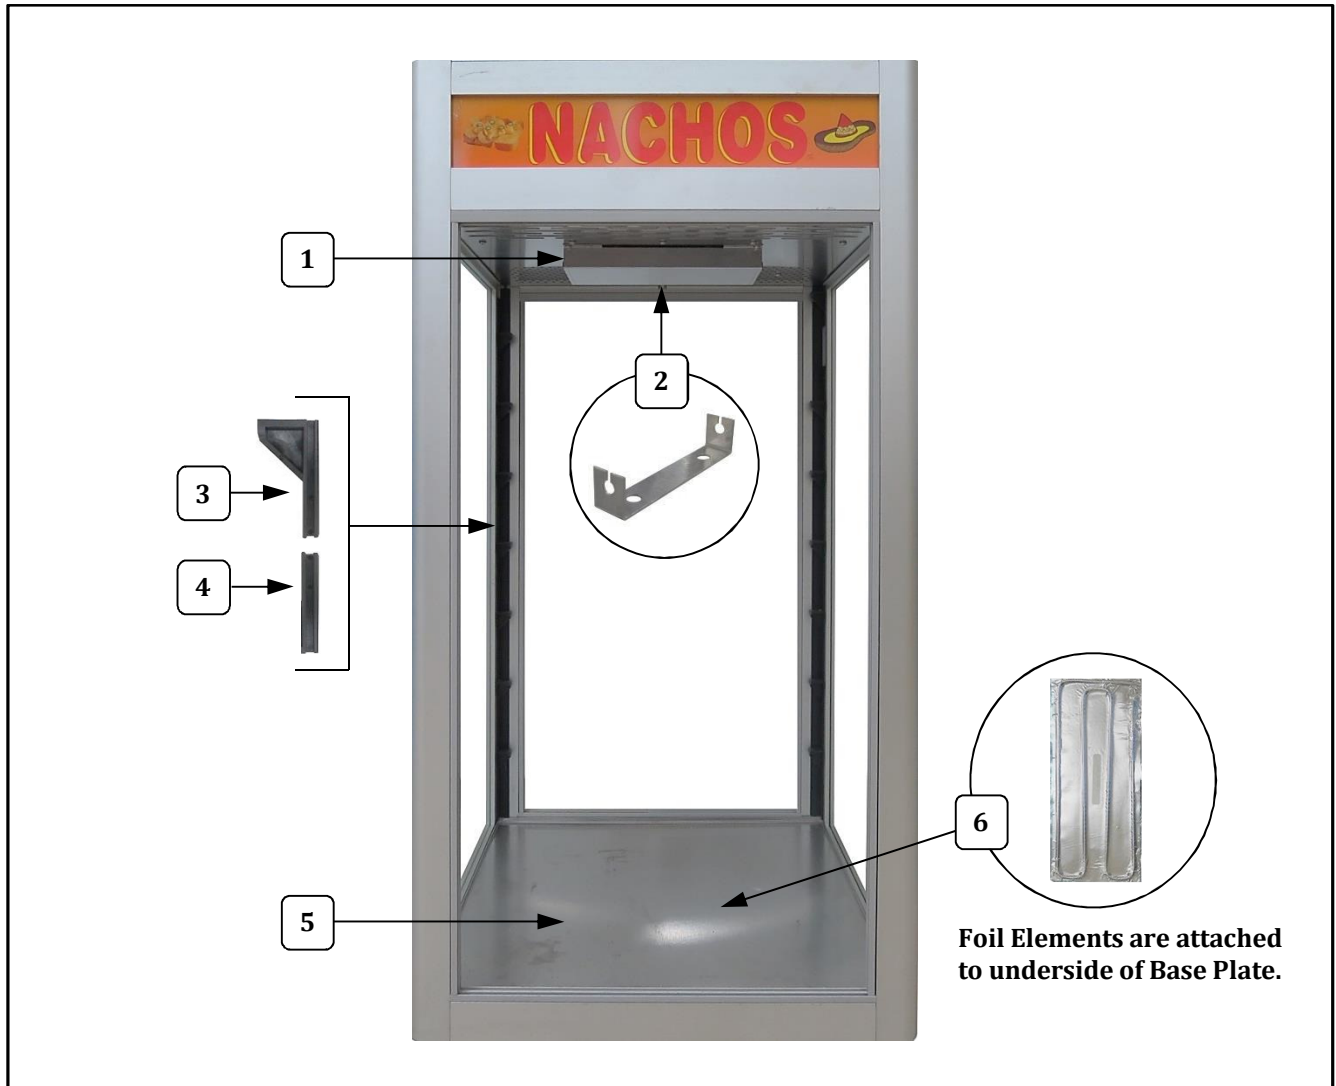

Cabinet Interior – Front View

Item	Part Description	Part No.
1	HEAT DEFLECTOR	38995
2	BULB KEEPER	42658
3	RACK HOLDER	39899
4	2 INCH GROOVE FILLER	39903
5	BASE PLATE WELDMENT	74213
6	10 WATT FOIL ELEMENT (2 req'd) Foil Elements are attached to underside of Base Plate	38914