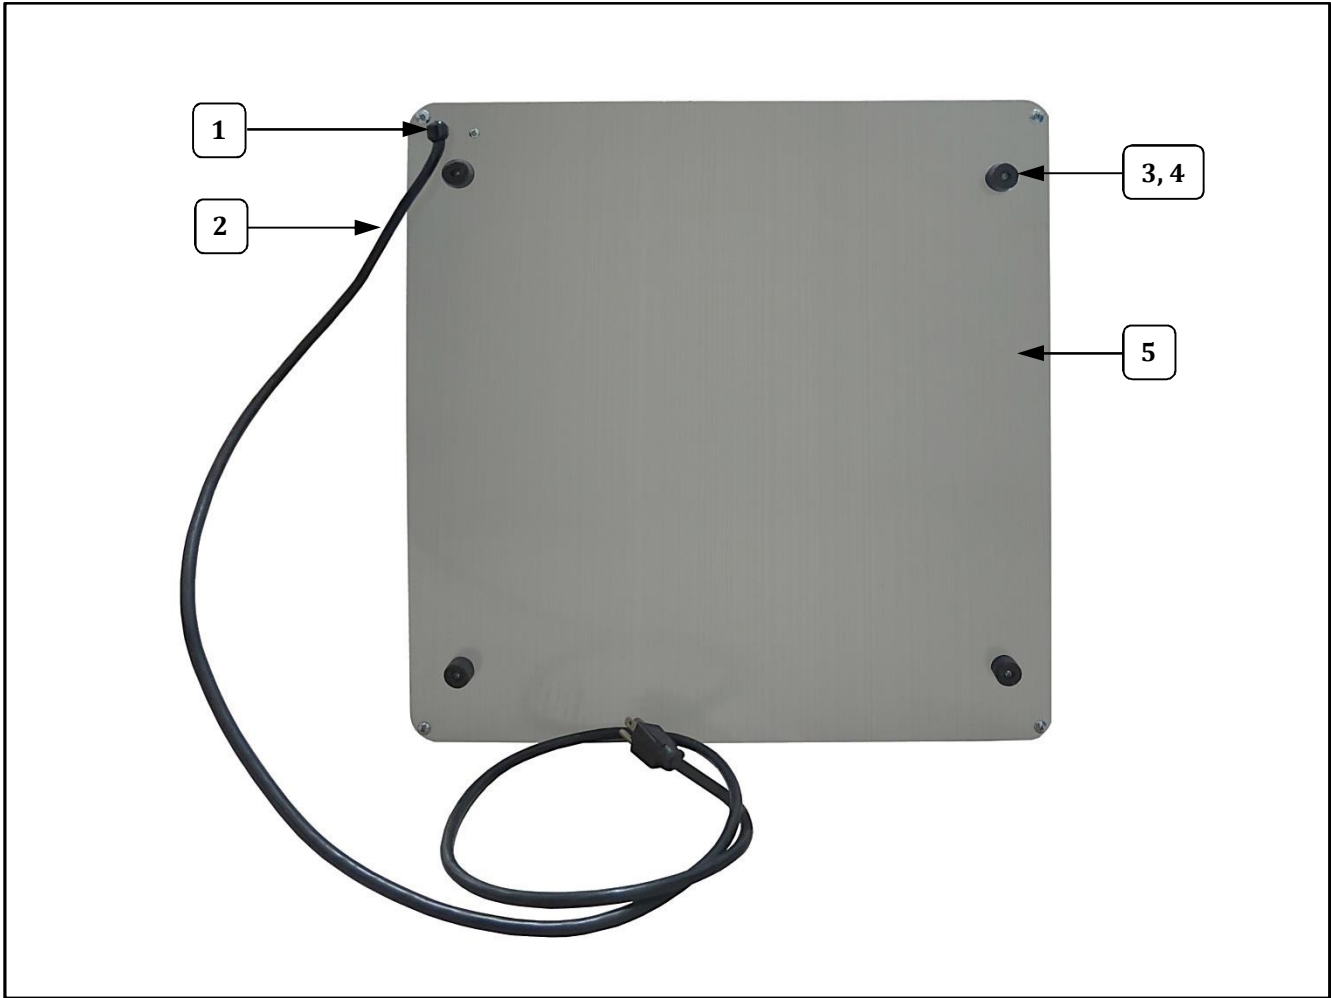

Cabinet Exterior – Bottom View

Item	Part Description	Part No.
1	SR-10-2 STRAIN RELIEF	87163
2	LEAD-IN CORD 15 AMP PLUG	22038
3	3/4 INCH HIGH RUBBER FEET	47155
4	10-24 X 3/4 HEX HD SCREW	41314
5	BOTTOM PLATE	74206