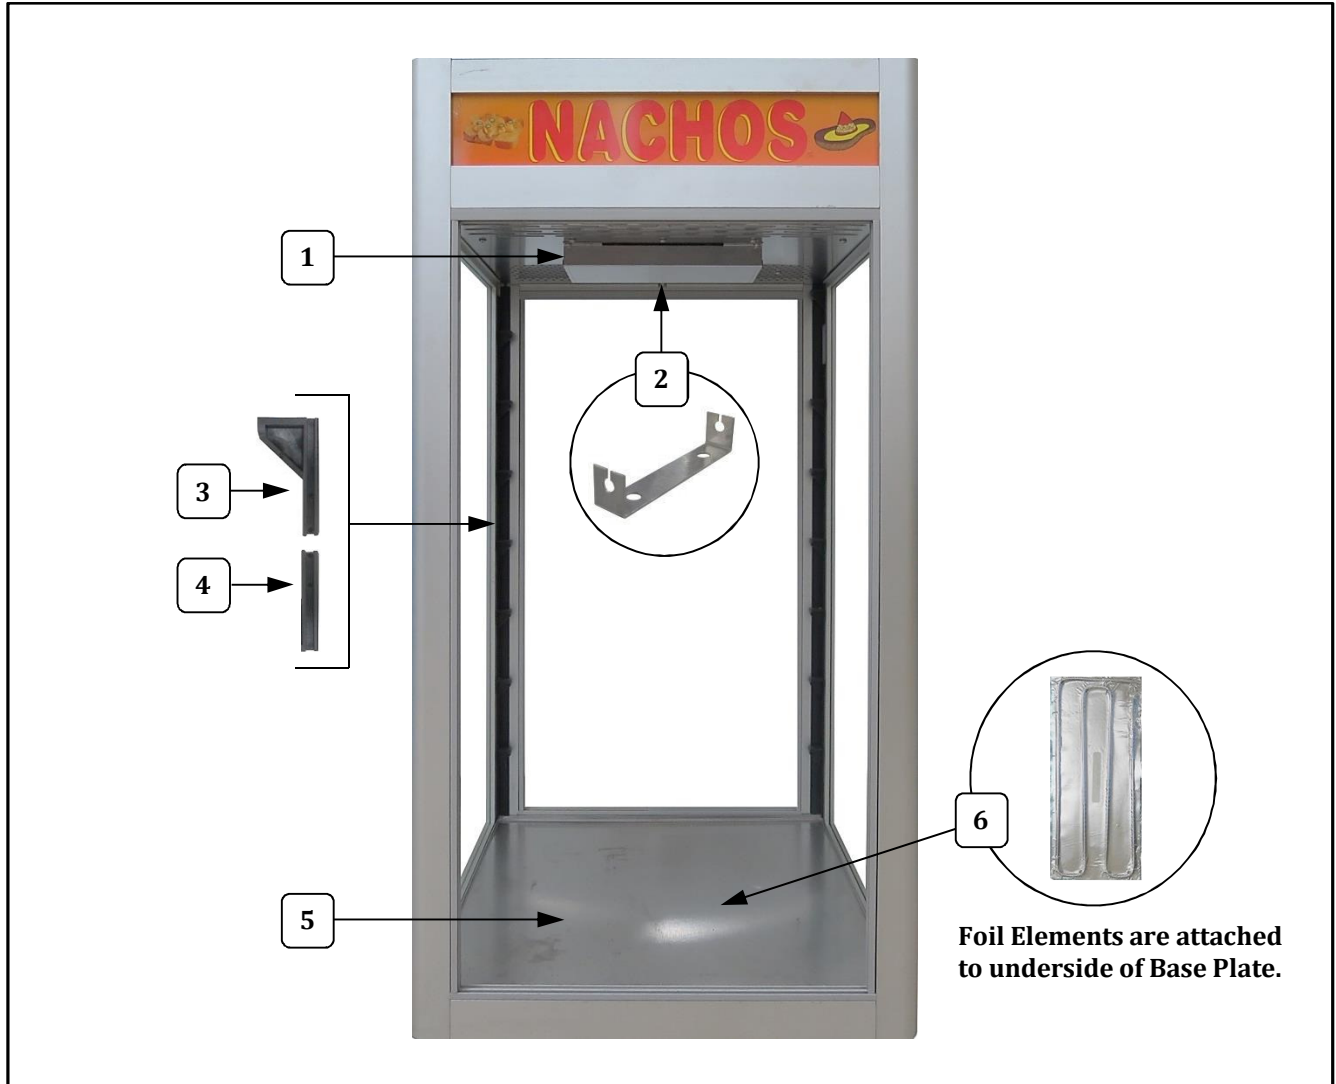

Cabinet Interior – Front View

Item	Part Description	Part No.
1	HEAT DEFLECTOR	38995
2	BULB KEEPER	42658
3	RACK HOLDER	39899
4	2 INCH GROOVE FILLER	39903
5	BASE PLATE WELDMENT	74213
6	10 WATT FOIL ELEMENT (2 req'd) Foil Elements are attached to underside of Base Plate	38914